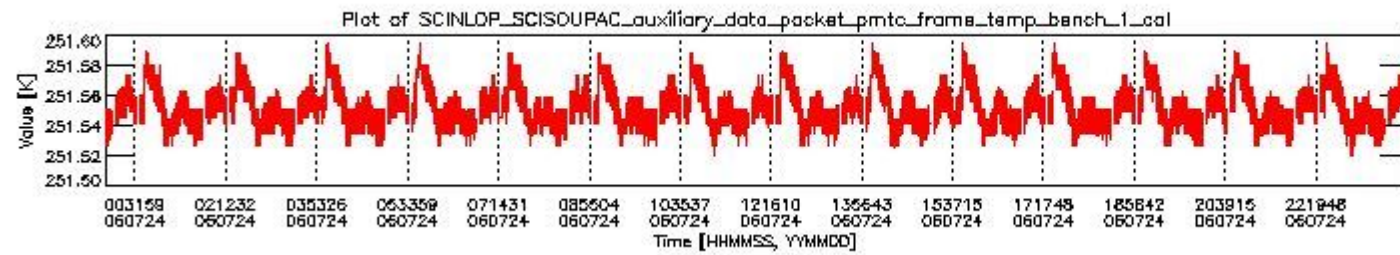

0. SCIAMACHY Daily Report for level 0 products

[0.1 General Info](#)

[0.2 Product Quality Indicators](#)

[0.3 State monitoring](#)

[0.4 ADF monitoring](#)

0.1 General Info

This report contains a daily analysis on parameters extracted from SCIAMACHY level 0 data (The SCI_NL__0P product).

0.1.1 Report summary

The table below shows general characteristics of the data that are included into this report.

Item	Value
Report version	vdraft_20050403
Time of report generation	28JUL2006 04:17:30
Data source version	PFHS/5.37-N
Processing scope for products	24JUL2006 00:00:00 to 25JUL2006 00:00:00
Start time of first product within scope	23JUL2006 22:38:50
Stop time of last product within scope	25JUL2006 01:29:14
Total number of level 0 products	17
Number of level 0 products with errors	17

0.2 Product Quality Indicators

This section shows information about product quality, currently temperatures.

sciamachy_daily_report_level0_PFHS_5_37_N_20060724_0.PNG

sciamachy_daily_report_level0_PFHS_5_37_N_20060724_1.PNG

- A table showing which ADFs were used for processing (red values indicate that multiple ADFs of the same type were used)
- Various time line plots, one for each ADF, which show when which ADF was used.