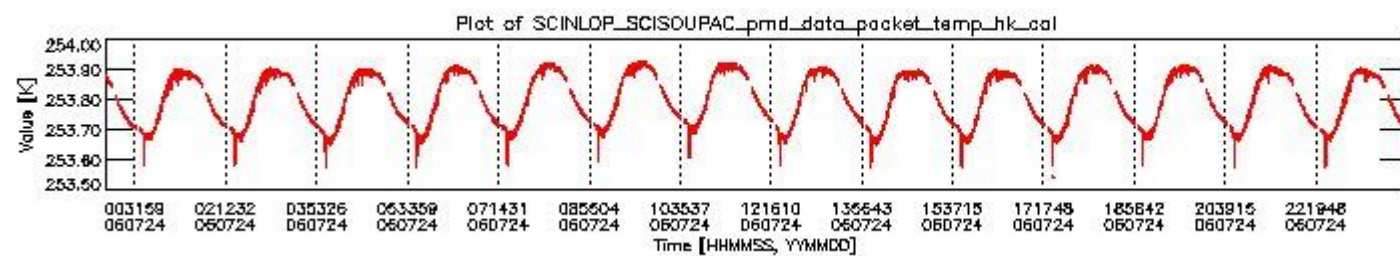

0.1.1 Report summary

The table below shows general characteristics of the data that are included into this report.

Item	Value
Report version	vdraft_20050403
Time of report generation	28JUL2006 04:17:30
Data source version	PFHS/5.37-N
Processing scope for products	24JUL2006 00:00:00 to 25JUL2006 00:00:00
Start time of first product within scope	23JUL2006 22:38:50
Stop time of last product within scope	25JUL2006 01:29:14
Total number of level 0 products	17
Number of level 0 products with errors	17

0.2 Product Quality Indicators

This section shows information about product quality, currently temperatures.

sciamachy_daily_report_level0_PFHS_5_37_N_20060724_0.PNG

sciamachy_daily_report_level0_PFHS_5_37_N_20060724_1.PNG

sciamachy_daily_report_level0_PFHS_5_37_N_20060724_2.PNG

sciamachy_daily_report_level0_PFHS_5_37_N_20060724_3.PNG

0.3 State monitoring

No instrument tracking information available.

0.4 ADF monitoring

This section shows the (variation in) ADFs used for each of the products. It consists of:

- A table showing which ADFs were used for processing (red values indicate that multiple ADFs of the same type were used)
- Various time line plots, one for each ADF, which show when which ADF was used.