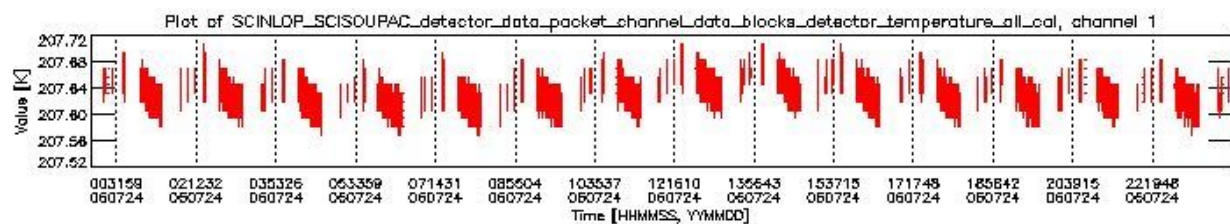

0.1.1 Report summary

The table below shows general characteristics of the data that are included into this report.

Item	Value
Report version	vdraft_20050403
Time of report generation	28JUL2006 04:17:30
Data source version	PFHS/5.37-N
Processing scope for products	24JUL2006 00:00:00 to 25JUL2006 00:00:00
Start time of first product within scope	23JUL2006 22:38:50
Stop time of last product within scope	25JUL2006 01:29:14
Total number of level 0 products	17
Number of level 0 products with errors	17

0.2 Product Quality Indicators

This section shows information about product quality, currently temperatures.

sciamachy_daily_report_level0_PFHS_5_37_N_20060724_0.PNG

sciamachy_daily_report_level0_PFHS_5_37_N_20060724_1.PNG

sciamachy_daily_report_level0_PFHS_5_37_N_20060724_2.PNG

sciamachy_daily_report_level0_PFHS_5_37_N_20060724_3.PNG

0.3 State monitoring

No instrument tracking information available.

0.4 ADF monitoring

This section shows the (variation in) ADFs used for each of the products. It consists of:

- A table showing which ADFs were used for processing (red values indicate that multiple ADFs of the same type were used)
- Various time line plots, one for each ADF, which show when which ADF was used.