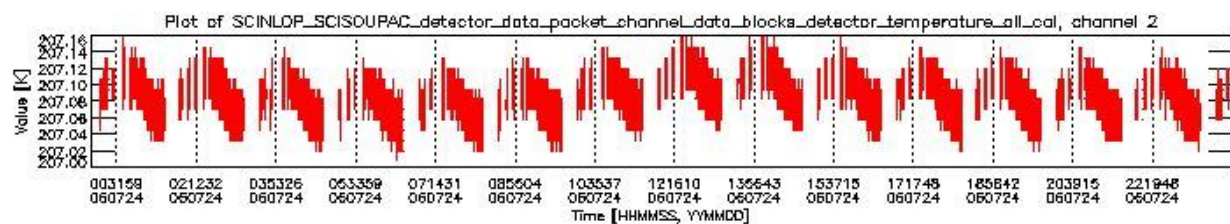

0.1.1 Report summary

The table below shows general characteristics of the data that are included into this report.

Item	Value
Report version	vdraft_20050403
Time of report generation	28JUL2006 04:17:30
Data source version	PFHS/5.37-N
Processing scope for products	24JUL2006 00:00:00 to 25JUL2006 00:00:00
Start time of first product within scope	23JUL2006 22:38:50
Stop time of last product within scope	25JUL2006 01:29:14
Total number of level 0 products	17
Number of level 0 products with errors	17

0.2 Product Quality Indicators

This section shows information about product quality, currently temperatures.

sciamachy_daily_report_level0_PFHS_5_37_N_20060724_0.PNG

sciamachy_daily_report_level0_PFHS_5_37_N_20060724_1.PNG

sciamachy_daily_report_level0_PFHS_5_37_N_20060724_2.PNG

sciamachy_daily_report_level0_PFHS_5_37_N_20060724_3.PNG

0.3 State monitoring

No instrument tracking information available.

0.4 ADF monitoring

This section shows the (variation in) ADFs used for each of the products. It consists of:

- A table showing which ADFs were used for processing (red values indicate that multiple ADFs of the same type were used)
- Various time line plots, one for each ADF, which show when which ADF was used.