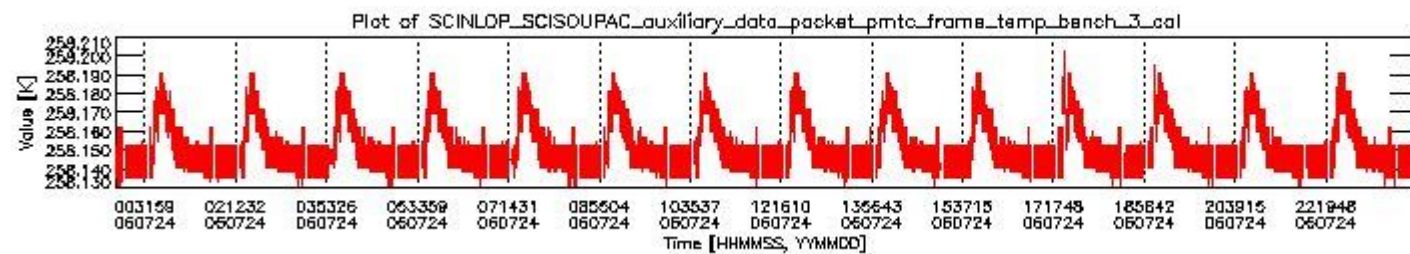

0.1.1 Report summary

The table below shows general characteristics of the data that are included into this report.

Item	Value
Report version	vdraft_20050403
Time of report generation	28JUL2006 04:17:30
Data source version	PFHS/5.37-N
Processing scope for products	24JUL2006 00:00:00 to 25JUL2006 00:00:00
Start time of first product within scope	23JUL2006 22:38:50
Stop time of last product within scope	25JUL2006 01:29:14
Total number of level 0 products	17
Number of level 0 products with errors	17

0.2 Product Quality Indicators

This section shows information about product quality, currently temperatures.

sciamachy_daily_report_level0_PFHS_5_37_N_20060724_0.PNG

sciamachy_daily_report_level0_PFHS_5_37_N_20060724_1.PNG

sciamachy_daily_report_level0_PFHS_5_37_N_20060724_2.PNG

sciamachy_daily_report_level0_PFHS_5_37_N_20060724_3.PNG

0.3 State monitoring

No instrument tracking information available.

0.4 ADF monitoring

This section shows the (variation in) ADFs used for each of the products. It consists of:

- A table showing which ADFs were used for processing (red values indicate that multiple ADFs of the same type were used)
- Various time line plots, one for each ADF, which show when which ADF was used.