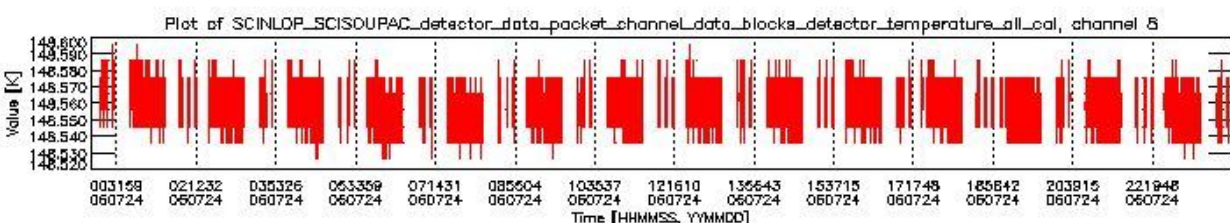

0.1.1 Report summary

The table below shows general characteristics of the data that are included into this report.

Item	Value
Report version	vdraft_20050403
Time of report generation	28JUL2006 04:17:30
Data source version	PFHS/5.37-N
Processing scope for products	24JUL2006 00:00:00 to 25JUL2006 00:00:00
Start time of first product within scope	23JUL2006 22:38:50
Stop time of last product within scope	25JUL2006 01:29:14
Total number of level 0 products	17
Number of level 0 products with errors	17

0.2 Product Quality Indicators

This section shows information about product quality, currently temperatures.

sciamachy_daily_report_level0_PFHS_5_37_N_20060724_0.PNG

sciamachy_daily_report_level0_PFHS_5_37_N_20060724_1.PNG

sciamachy_daily_report_level0_PFHS_5_37_N_20060724_2.PNG

sciamachy_daily_report_level0_PFHS_5_37_N_20060724_3.PNG

0.3 State monitoring

No instrument tracking information available.

0.4 ADF monitoring

This section shows the (variation in) ADFs used for each of the products. It consists of:

- A table showing which ADFs were used for processing (red values indicate that multiple ADFs of the same type were used)
- Various time line plots, one for each ADF, which show when which ADF was used.