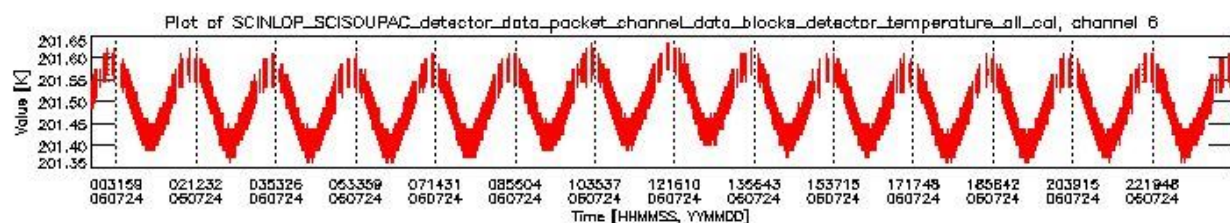

0.1.1 Report summary

The table below shows general characteristics of the data that are included into this report.

Item	Value
Report version	vdraft_20050403
Time of report generation	28JUL2006 04:17:30
Data source version	PFHS/5.37-N
Processing scope for products	24JUL2006 00:00:00 to 25JUL2006 00:00:00
Start time of first product within scope	23JUL2006 22:38:50
Stop time of last product within scope	25JUL2006 01:29:14
Total number of level 0 products	17
Number of level 0 products with errors	17

0.2 Product Quality Indicators

This section shows information about product quality, currently temperatures.

sciamachy_daily_report_level0_PFHS_5_37_N_20060724_0.PNG

sciamachy_daily_report_level0_PFHS_5_37_N_20060724_1.PNG

sciamachy_daily_report_level0_PFHS_5_37_N_20060724_2.PNG

sciamachy_daily_report_level0_PFHS_5_37_N_20060724_3.PNG

0.3 State monitoring

No instrument tracking information available.

0.4 ADF monitoring

This section shows the (variation in) ADFs used for each of the products. It consists of:

- A table showing which ADFs were used for processing (red values indicate that multiple ADFs of the same type were used)
- Various time line plots, one for each ADF, which show when which ADF was used.