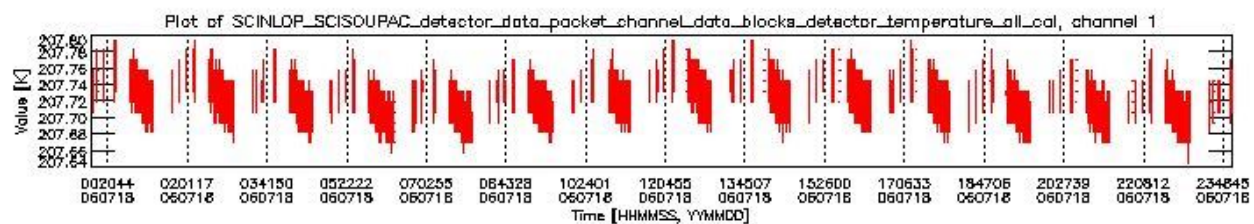

0.1.1 Report summary

The table below shows general characteristics of the data that are included into this report.

Item	Value
Report version	vdraft_20050403
Time of report generation	25JUL2006 11:08:49
Data source version	PFHS/5.37-N
Processing scope for products	18JUL2006 00:00:00 to 19JUL2006 00:00:00
Start time of first product within scope	17JUL2006 22:26:58
Stop time of last product within scope	19JUL2006 01:17:21
Total number of level 0 products	17
Number of level 0 products with errors	17

0.2 Product Quality Indicators

This section shows information about product quality, currently temperatures.

sciamachy_daily_report_level0_PFHS_5_37_N_20060718_0.PNG

sciamachy_daily_report_level0_PFHS_5_37_N_20060718_1.PNG

sciamachy_daily_report_level0_PFHS_5_37_N_20060718_2.PNG

sciamachy_daily_report_level0_PFHS_5_37_N_20060718_3.PNG

0.3 State monitoring

No instrument tracking information available.

0.4 ADF monitoring

This section shows the (variation in) ADFs used for each of the products. It consists of:

- A table showing which ADFs were used for processing (red values indicate that multiple ADFs of the same type were used)
- Various time line plots, one for each ADF, which show when which ADF was used.