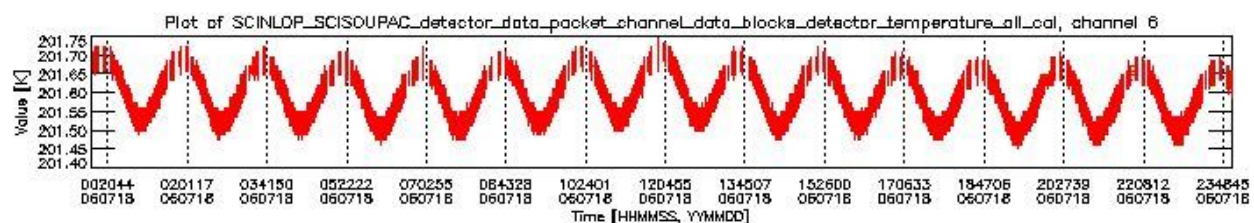

0.1.1 Report summary

The table below shows general characteristics of the data that are included into this report.

Item	Value
Report version	vdraft_20050403
Time of report generation	25JUL2006 11:08:49
Data source version	PFHS/5.37-N
Processing scope for products	18JUL2006 00:00:00 to 19JUL2006 00:00:00
Start time of first product within scope	17JUL2006 22:26:58
Stop time of last product within scope	19JUL2006 01:17:21
Total number of level 0 products	17
Number of level 0 products with errors	17

0.2 Product Quality Indicators

This section shows information about product quality, currently temperatures.

sciamachy_daily_report_level0_PFHS_5_37_N_20060718_0.PNG

sciamachy_daily_report_level0_PFHS_5_37_N_20060718_1.PNG

sciamachy_daily_report_level0_PFHS_5_37_N_20060718_2.PNG

sciamachy_daily_report_level0_PFHS_5_37_N_20060718_3.PNG

0.3 State monitoring

No instrument tracking information available.

0.4 ADF monitoring

This section shows the (variation in) ADFs used for each of the products. It consists of:

- A table showing which ADFs were used for processing (red values indicate that multiple ADFs of the same type were used)
- Various time line plots, one for each ADF, which show when which ADF was used.