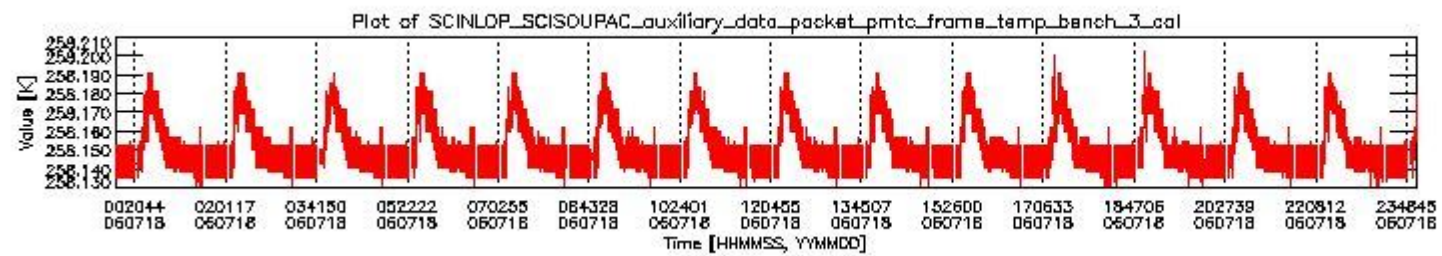

0.1.1 Report summary

The table below shows general characteristics of the data that are included into this report.

Item	Value
Report version	vdraft_20050403
Time of report generation	25JUL2006 11:08:49
Data source version	PFHS/5.37-N
Processing scope for products	18JUL2006 00:00:00 to 19JUL2006 00:00:00
Start time of first product within scope	17JUL2006 22:26:58
Stop time of last product within scope	19JUL2006 01:17:21
Total number of level 0 products	17
Number of level 0 products with errors	17

0.2 Product Quality Indicators

This section shows information about product quality, currently temperatures.

sciamachy_daily_report_level0_PFHS_5_37_N_20060718_0.PNG

sciamachy_daily_report_level0_PFHS_5_37_N_20060718_1.PNG

sciamachy_daily_report_level0_PFHS_5_37_N_20060718_2.PNG

sciamachy_daily_report_level0_PFHS_5_37_N_20060718_3.PNG

0.3 State monitoring

No instrument tracking information available.

0.4 ADF monitoring

This section shows the (variation in) ADFs used for each of the products. It consists of:

- A table showing which ADFs were used for processing (red values indicate that multiple ADFs of the same type were used)
- Various time line plots, one for each ADF, which show when which ADF was used.