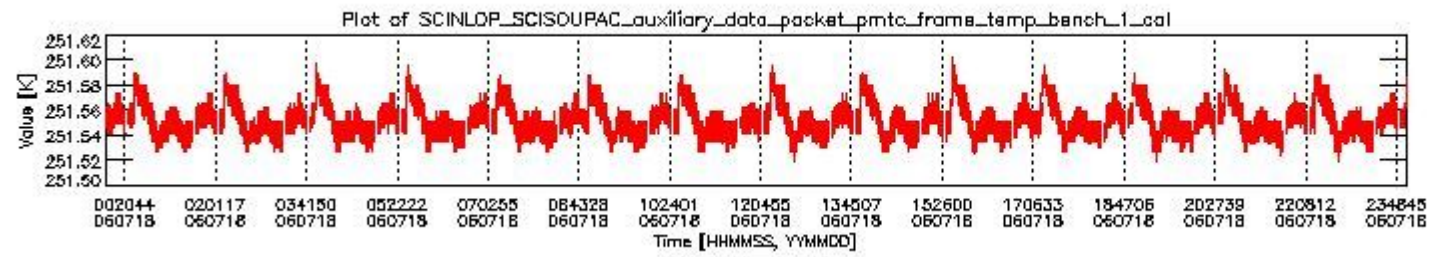

sciamachy_daily_report_level0_PFHS_5_37_N_20060718_0.PNG