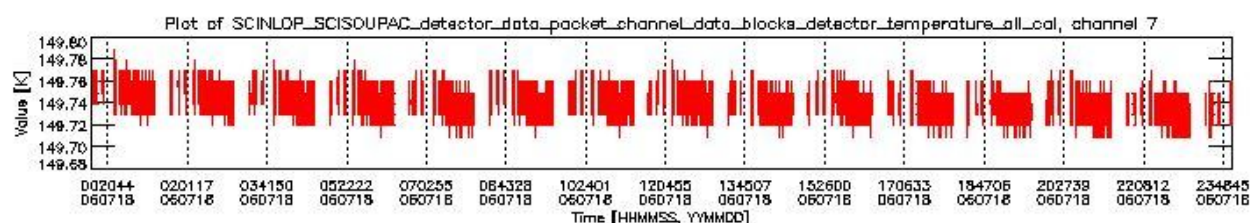

0.1.1 Report summary

The table below shows general characteristics of the data that are included into this report.

Item	Value
Report version	vdraft_20050403
Time of report generation	25JUL2006 11:08:49
Data source version	PFHS/5.37-N
Processing scope for products	18JUL2006 00:00:00 to 19JUL2006 00:00:00
Start time of first product within scope	17JUL2006 22:26:58
Stop time of last product within scope	19JUL2006 01:17:21
Total number of level 0 products	17
Number of level 0 products with errors	17

0.2 Product Quality Indicators

This section shows information about product quality, currently temperatures.

sciamachy_daily_report_level0_PFHS_5_37_N_20060718_0.PNG

sciamachy_daily_report_level0_PFHS_5_37_N_20060718_1.PNG

sciamachy_daily_report_level0_PFHS_5_37_N_20060718_2.PNG

sciamachy_daily_report_level0_PFHS_5_37_N_20060718_3.PNG

0.3 State monitoring

No instrument tracking information available.

0.4 ADF monitoring

This section shows the (variation in) ADFs used for each of the products. It consists of:

- A table showing which ADFs were used for processing (red values indicate that multiple ADFs of the same type were used)
- Various time line plots, one for each ADF, which show when which ADF was used.