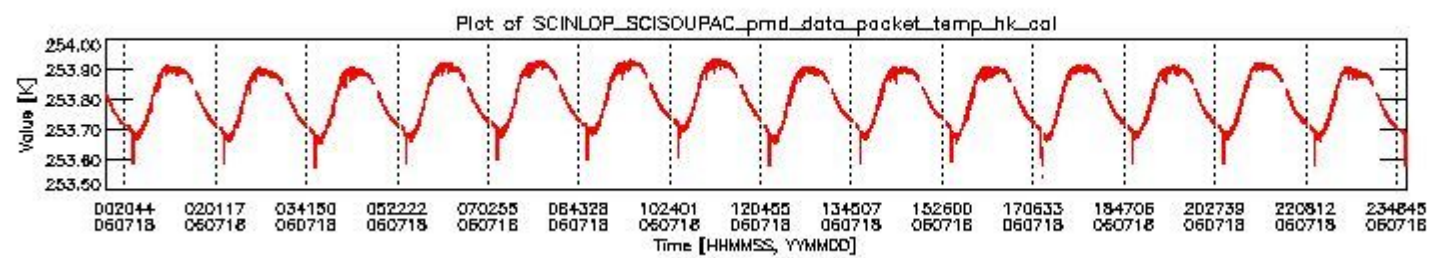

0.1.1 Report summary

The table below shows general characteristics of the data that are included into this report.

Item	Value
Report version	vdraft_20050403
Time of report generation	25JUL2006 11:08:49
Data source version	PFHS/5.37-N
Processing scope for products	18JUL2006 00:00:00 to 19JUL2006 00:00:00
Start time of first product within scope	17JUL2006 22:26:58
Stop time of last product within scope	19JUL2006 01:17:21
Total number of level 0 products	17
Number of level 0 products with errors	17

0.2 Product Quality Indicators

This section shows information about product quality, currently temperatures.

sciamachy_daily_report_level0_PFHS_5_37_N_20060718_0.PNG

sciamachy_daily_report_level0_PFHS_5_37_N_20060718_1.PNG

sciamachy_daily_report_level0_PFHS_5_37_N_20060718_2.PNG

sciamachy_daily_report_level0_PFHS_5_37_N_20060718_3.PNG

0.3 State monitoring

No instrument tracking information available.

0.4 ADF monitoring

This section shows the (variation in) ADFs used for each of the products. It consists of:

- A table showing which ADFs were used for processing (red values indicate that multiple ADFs of the same type were used)
- Various time line plots, one for each ADF, which show when which ADF was used.