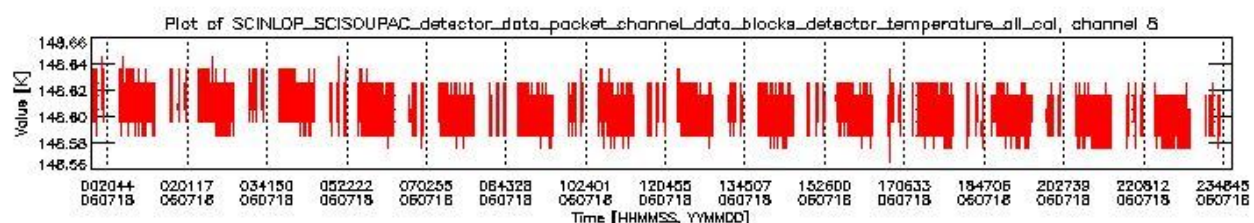

0.1.1 Report summary

The table below shows general characteristics of the data that are included into this report.

Item	Value
Report version	vdraft_20050403
Time of report generation	25JUL2006 11:08:49
Data source version	PFHS/5.37-N
Processing scope for products	18JUL2006 00:00:00 to 19JUL2006 00:00:00
Start time of first product within scope	17JUL2006 22:26:58
Stop time of last product within scope	19JUL2006 01:17:21
Total number of level 0 products	17
Number of level 0 products with errors	17

0.2 Product Quality Indicators

This section shows information about product quality, currently temperatures.

sciamachy_daily_report_level0_PFHS_5_37_N_20060718_0.PNG

sciamachy_daily_report_level0_PFHS_5_37_N_20060718_1.PNG

sciamachy_daily_report_level0_PFHS_5_37_N_20060718_2.PNG

sciamachy_daily_report_level0_PFHS_5_37_N_20060718_3.PNG

0.3 State monitoring

No instrument tracking information available.

0.4 ADF monitoring

This section shows the (variation in) ADFs used for each of the products. It consists of:

- A table showing which ADFs were used for processing (red values indicate that multiple ADFs of the same type were used)
- Various time line plots, one for each ADF, which show when which ADF was used.