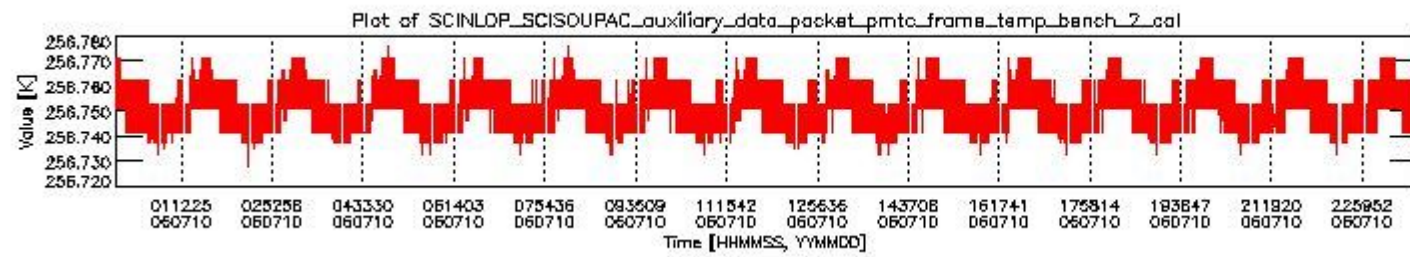

sciamachy_daily_report_level0_PFHS_5_37_N_20060710_1.PNG