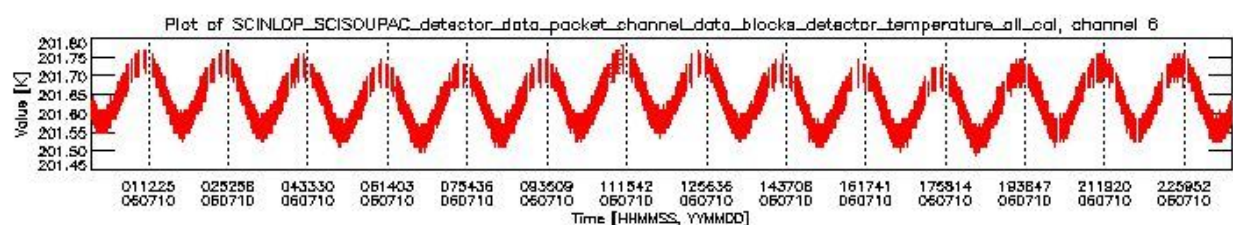

0.1.1 Report summary

The table below shows general characteristics of the data that are included into this report.

Item	Value
Report version	vdraft_20050403
Time of report generation	25JUL2006 07:42:28
Data source version	PFHS/5.37-N
Processing scope for products	10JUL2006 00:00:00 to 11JUL2006 00:00:00
Start time of first product within scope	09JUL2006 23:17:36
Stop time of last product within scope	11JUL2006 00:29:21
Total number of level 0 products	17
Number of level 0 products with errors	17

0.2 Product Quality Indicators

This section shows information about product quality, currently temperatures.

sciamachy_daily_report_level0_PFHS_5_37_N_20060710_0.PNG

sciamachy_daily_report_level0_PFHS_5_37_N_20060710_1.PNG

sciamachy_daily_report_level0_PFHS_5_37_N_20060710_2.PNG

sciamachy_daily_report_level0_PFHS_5_37_N_20060710_3.PNG

0.3 State monitoring

No instrument tracking information available.

0.4 ADF monitoring

This section shows the (variation in) ADFs used for each of the products. It consists of:

- A table showing which ADFs were used for processing (red values indicate that multiple ADFs of the same type were used)
- Various time line plots, one for each ADF, which show when which ADF was used.