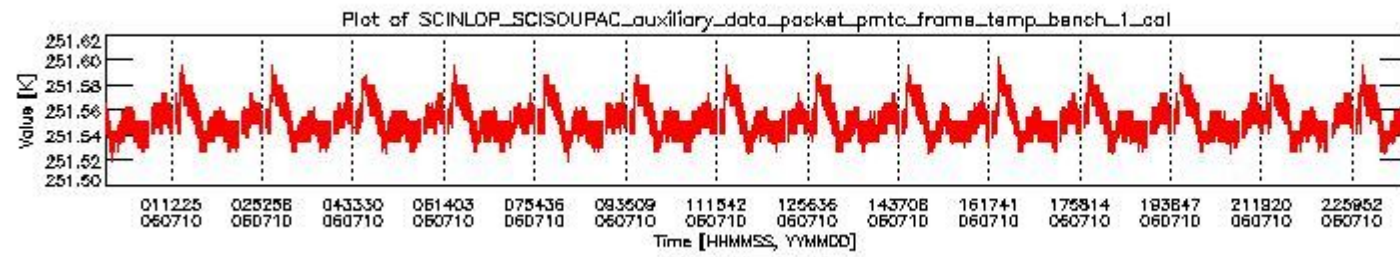

0. SCIAMACHY Daily Report for level 0 products

[0.1 General Info](#)

[0.2 Product Quality Indicators](#)

[0.3 State monitoring](#)

[0.4 ADF monitoring](#)

0.1 General Info

This report contains a daily analysis on parameters extracted from SCIAMACHY level 0 data (The SCI_NL__0P product).

0.1.1 Report summary

The table below shows general characteristics of the data that are included into this report.

Item	Value
Report version	vdraft_20050403
Time of report generation	25JUL2006 07:42:28
Data source version	PFHS/5.37-N
Processing scope for products	10JUL2006 00:00:00 to 11JUL2006 00:00:00
Start time of first product within scope	09JUL2006 23:17:36
Stop time of last product within scope	11JUL2006 00:29:21
Total number of level 0 products	17
Number of level 0 products with errors	17

0.2 Product Quality Indicators

This section shows information about product quality, currently temperatures.

sciamachy_daily_report_level0_PFHS_5_37_N_20060710_0.PNG

sciamachy_daily_report_level0_PFHS_5_37_N_20060710_1.PNG

- A table showing which ADFs were used for processing (red values indicate that multiple ADFs of the same type were used)
- Various time line plots, one for each ADF, which show when which ADF was used.