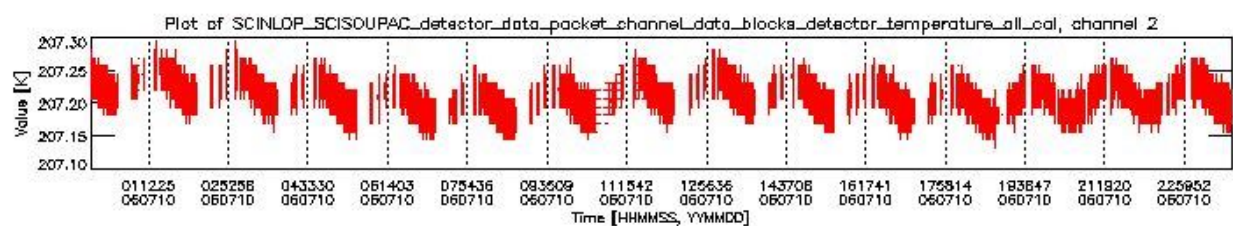

0.1.1 Report summary

The table below shows general characteristics of the data that are included into this report.

Item	Value
Report version	vdraft_20050403
Time of report generation	25JUL2006 07:42:28
Data source version	PFHS/5.37-N
Processing scope for products	10JUL2006 00:00:00 to 11JUL2006 00:00:00
Start time of first product within scope	09JUL2006 23:17:36
Stop time of last product within scope	11JUL2006 00:29:21
Total number of level 0 products	17
Number of level 0 products with errors	17

0.2 Product Quality Indicators

This section shows information about product quality, currently temperatures.

sciamachy_daily_report_level0_PFHS_5_37_N_20060710_0.PNG

sciamachy_daily_report_level0_PFHS_5_37_N_20060710_1.PNG

sciamachy_daily_report_level0_PFHS_5_37_N_20060710_2.PNG

sciamachy_daily_report_level0_PFHS_5_37_N_20060710_3.PNG

0.3 State monitoring

No instrument tracking information available.

0.4 ADF monitoring

This section shows the (variation in) ADFs used for each of the products. It consists of:

- A table showing which ADFs were used for processing (red values indicate that multiple ADFs of the same type were used)
- Various time line plots, one for each ADF, which show when which ADF was used.