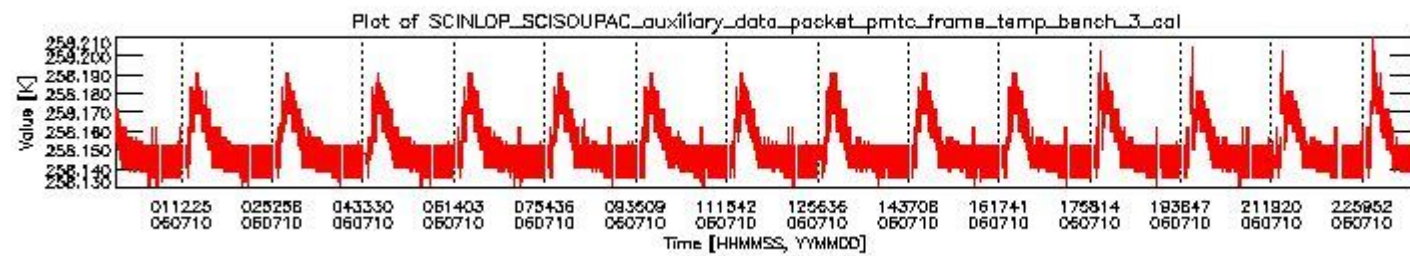

0.1.1 Report summary

The table below shows general characteristics of the data that are included into this report.

Item	Value
Report version	vdraft_20050403
Time of report generation	25JUL2006 07:42:28
Data source version	PFHS/5.37-N
Processing scope for products	10JUL2006 00:00:00 to 11JUL2006 00:00:00
Start time of first product within scope	09JUL2006 23:17:36
Stop time of last product within scope	11JUL2006 00:29:21
Total number of level 0 products	17
Number of level 0 products with errors	17

0.2 Product Quality Indicators

This section shows information about product quality, currently temperatures.

sciamachy_daily_report_level0_PFHS_5_37_N_20060710_0.PNG

sciamachy_daily_report_level0_PFHS_5_37_N_20060710_1.PNG

sciamachy_daily_report_level0_PFHS_5_37_N_20060710_2.PNG

sciamachy_daily_report_level0_PFHS_5_37_N_20060710_3.PNG

0.3 State monitoring

No instrument tracking information available.

0.4 ADF monitoring

This section shows the (variation in) ADFs used for each of the products. It consists of:

- A table showing which ADFs were used for processing (red values indicate that multiple ADFs of the same type were used)
- Various time line plots, one for each ADF, which show when which ADF was used.