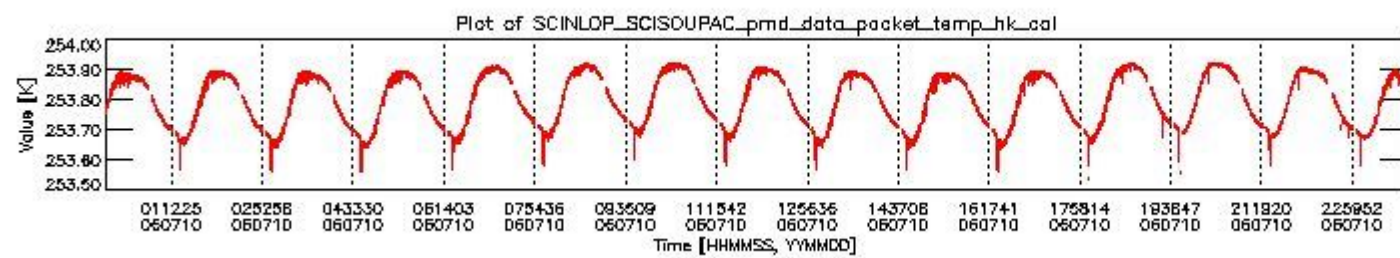

0.1.1 Report summary

The table below shows general characteristics of the data that are included into this report.

Item	Value
Report version	vdraft_20050403
Time of report generation	25JUL2006 07:42:28
Data source version	PFHS/5.37-N
Processing scope for products	10JUL2006 00:00:00 to 11JUL2006 00:00:00
Start time of first product within scope	09JUL2006 23:17:36
Stop time of last product within scope	11JUL2006 00:29:21
Total number of level 0 products	17
Number of level 0 products with errors	17

0.2 Product Quality Indicators

This section shows information about product quality, currently temperatures.

sciamachy_daily_report_level0_PFHS_5_37_N_20060710_0.PNG

sciamachy_daily_report_level0_PFHS_5_37_N_20060710_1.PNG

sciamachy_daily_report_level0_PFHS_5_37_N_20060710_2.PNG

sciamachy_daily_report_level0_PFHS_5_37_N_20060710_3.PNG

0.3 State monitoring

No instrument tracking information available.

0.4 ADF monitoring

This section shows the (variation in) ADFs used for each of the products. It consists of:

- A table showing which ADFs were used for processing (red values indicate that multiple ADFs of the same type were used)
- Various time line plots, one for each ADF, which show when which ADF was used.