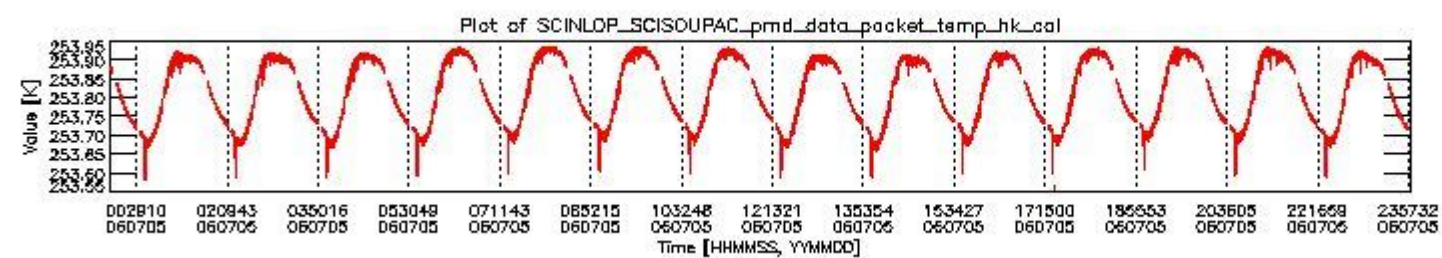

0.1.1 Report summary

The table below shows general characteristics of the data that are included into this report.

Item	Value
Report version	vdraft_20050403
Time of report generation	09JUL2006 05:03:54
Data source version	PFHS/5.37-N
Processing scope for products	05JUL2006 00:00:00 to 06JUL2006 00:00:00
Start time of first product within scope	04JUL2006 22:36:31
Stop time of last product within scope	06JUL2006 01:25:24
Total number of level 0 products	17
Number of level 0 products with errors	17

0.2 Product Quality Indicators

This section shows information about product quality, currently temperatures.

sciamachy_daily_report_level0_PFHS_5_37_N_20060705_0.PNG

sciamachy_daily_report_level0_PFHS_5_37_N_20060705_1.PNG

sciamachy_daily_report_level0_PFHS_5_37_N_20060705_2.PNG

sciamachy_daily_report_level0_PFHS_5_37_N_20060705_3.PNG

0.3 State monitoring

No instrument tracking information available.

0.4 ADF monitoring

This section shows the (variation in) ADFs used for each of the products. It consists of:

- A table showing which ADFs were used for processing (red values indicate that multiple ADFs of the same type were used)
- Various time line plots, one for each ADF, which show when which ADF was used.