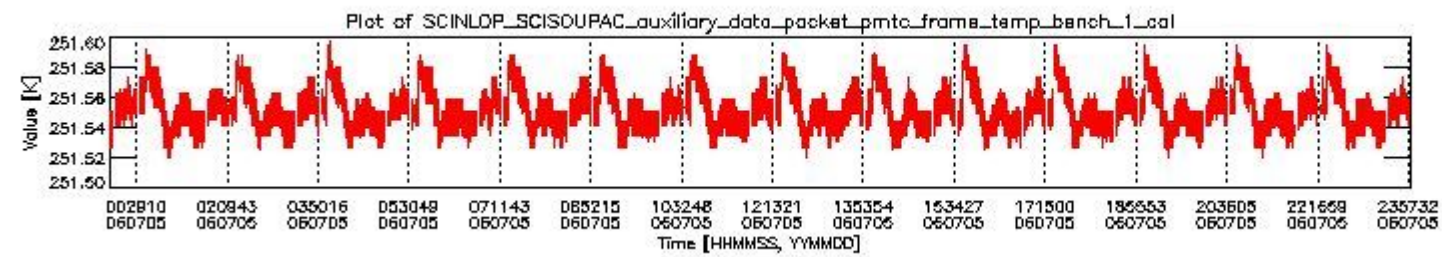

sciamachy_daily_report_level0_PFHS_5_37_N_20060705_0.PNG