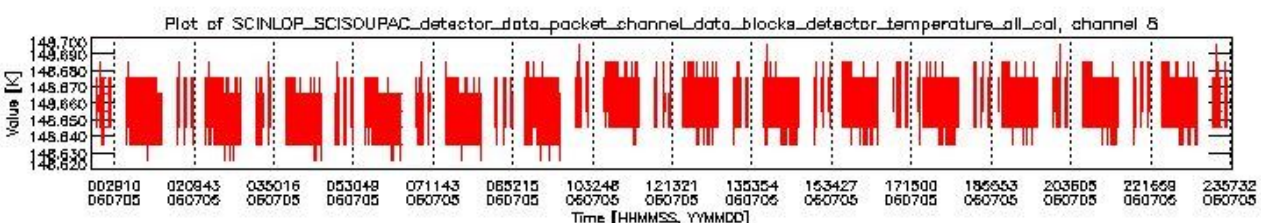

0.1.1 Report summary

The table below shows general characteristics of the data that are included into this report.

Item	Value
Report version	vdraft_20050403
Time of report generation	09JUL2006 05:03:54
Data source version	PFHS/5.37-N
Processing scope for products	05JUL2006 00:00:00 to 06JUL2006 00:00:00
Start time of first product within scope	04JUL2006 22:36:31
Stop time of last product within scope	06JUL2006 01:25:24
Total number of level 0 products	17
Number of level 0 products with errors	17

0.2 Product Quality Indicators

This section shows information about product quality, currently temperatures.

sciamachy_daily_report_level0_PFHS_5_37_N_20060705_0.PNG

sciamachy_daily_report_level0_PFHS_5_37_N_20060705_1.PNG

sciamachy_daily_report_level0_PFHS_5_37_N_20060705_2.PNG

sciamachy_daily_report_level0_PFHS_5_37_N_20060705_3.PNG

0.3 State monitoring

No instrument tracking information available.

0.4 ADF monitoring

This section shows the (variation in) ADFs used for each of the products. It consists of:

- A table showing which ADFs were used for processing (red values indicate that multiple ADFs of the same type were used)
- Various time line plots, one for each ADF, which show when which ADF was used.