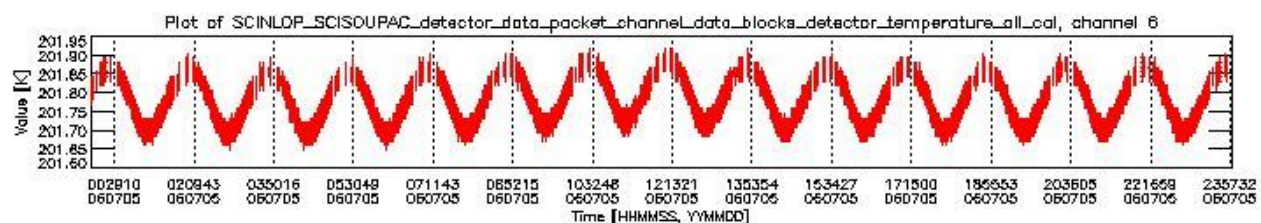

0.1.1 Report summary

The table below shows general characteristics of the data that are included into this report.

Item	Value
Report version	vdraft_20050403
Time of report generation	09JUL2006 05:03:54
Data source version	PFHS/5.37-N
Processing scope for products	05JUL2006 00:00:00 to 06JUL2006 00:00:00
Start time of first product within scope	04JUL2006 22:36:31
Stop time of last product within scope	06JUL2006 01:25:24
Total number of level 0 products	17
Number of level 0 products with errors	17

0.2 Product Quality Indicators

This section shows information about product quality, currently temperatures.

sciamachy_daily_report_level0_PFHS_5_37_N_20060705_0.PNG

sciamachy_daily_report_level0_PFHS_5_37_N_20060705_1.PNG

sciamachy_daily_report_level0_PFHS_5_37_N_20060705_2.PNG

sciamachy_daily_report_level0_PFHS_5_37_N_20060705_3.PNG

0.3 State monitoring

No instrument tracking information available.

0.4 ADF monitoring

This section shows the (variation in) ADFs used for each of the products. It consists of:

- A table showing which ADFs were used for processing (red values indicate that multiple ADFs of the same type were used)
- Various time line plots, one for each ADF, which show when which ADF was used.