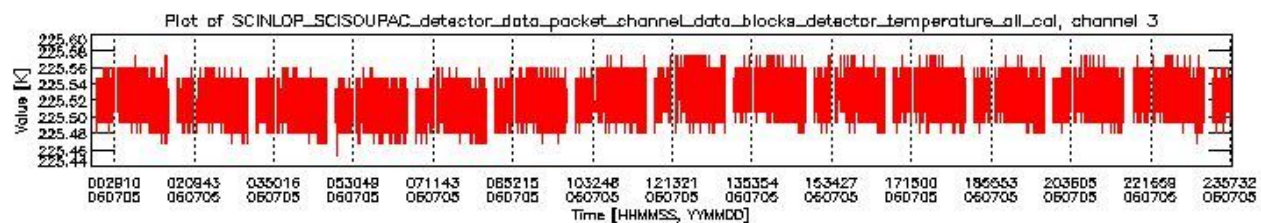

0.1.1 Report summary

The table below shows general characteristics of the data that are included into this report.

Item	Value
Report version	vdraft_20050403
Time of report generation	09JUL2006 05:03:54
Data source version	PFHS/5.37-N
Processing scope for products	05JUL2006 00:00:00 to 06JUL2006 00:00:00
Start time of first product within scope	04JUL2006 22:36:31
Stop time of last product within scope	06JUL2006 01:25:24
Total number of level 0 products	17
Number of level 0 products with errors	17

0.2 Product Quality Indicators

This section shows information about product quality, currently temperatures.

sciamachy_daily_report_level0_PFHS_5_37_N_20060705_0.PNG

sciamachy_daily_report_level0_PFHS_5_37_N_20060705_1.PNG

sciamachy_daily_report_level0_PFHS_5_37_N_20060705_2.PNG

sciamachy_daily_report_level0_PFHS_5_37_N_20060705_3.PNG

0.3 State monitoring

No instrument tracking information available.

0.4 ADF monitoring

This section shows the (variation in) ADFs used for each of the products. It consists of:

- A table showing which ADFs were used for processing (red values indicate that multiple ADFs of the same type were used)
- Various time line plots, one for each ADF, which show when which ADF was used.