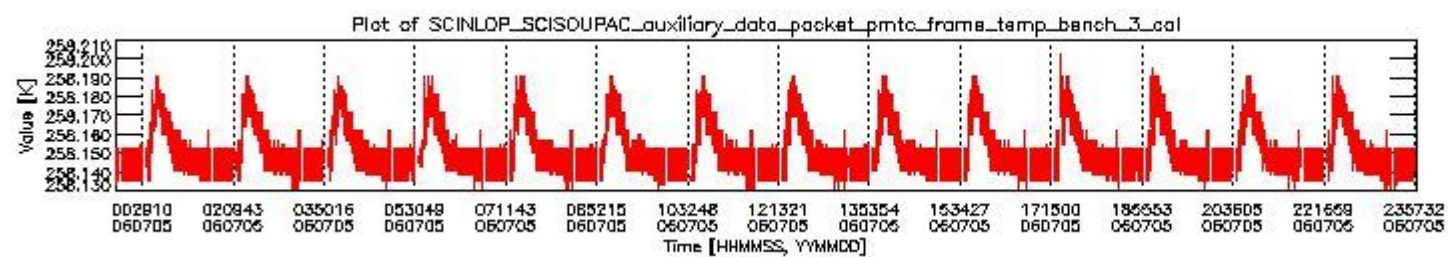

0.1.1 Report summary

The table below shows general characteristics of the data that are included into this report.

Item	Value
Report version	vdraft_20050403
Time of report generation	09JUL2006 05:03:54
Data source version	PFHS/5.37-N
Processing scope for products	05JUL2006 00:00:00 to 06JUL2006 00:00:00
Start time of first product within scope	04JUL2006 22:36:31
Stop time of last product within scope	06JUL2006 01:25:24
Total number of level 0 products	17
Number of level 0 products with errors	17

0.2 Product Quality Indicators

This section shows information about product quality, currently temperatures.

sciamachy_daily_report_level0_PFHS_5_37_N_20060705_0.PNG

sciamachy_daily_report_level0_PFHS_5_37_N_20060705_1.PNG

sciamachy_daily_report_level0_PFHS_5_37_N_20060705_2.PNG

sciamachy_daily_report_level0_PFHS_5_37_N_20060705_3.PNG

0.3 State monitoring

No instrument tracking information available.

0.4 ADF monitoring

This section shows the (variation in) ADFs used for each of the products. It consists of:

- A table showing which ADFs were used for processing (red values indicate that multiple ADFs of the same type were used)
- Various time line plots, one for each ADF, which show when which ADF was used.