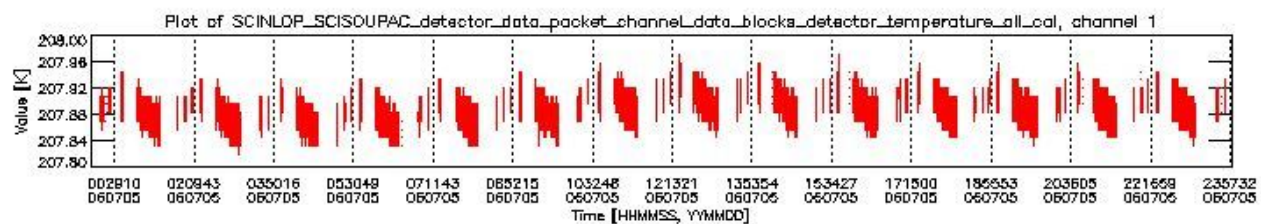

0.1.1 Report summary

The table below shows general characteristics of the data that are included into this report.

Item	Value
Report version	vdraft_20050403
Time of report generation	09JUL2006 05:03:54
Data source version	PFHS/5.37-N
Processing scope for products	05JUL2006 00:00:00 to 06JUL2006 00:00:00
Start time of first product within scope	04JUL2006 22:36:31
Stop time of last product within scope	06JUL2006 01:25:24
Total number of level 0 products	17
Number of level 0 products with errors	17

0.2 Product Quality Indicators

This section shows information about product quality, currently temperatures.

sciamachy_daily_report_level0_PFHS_5_37_N_20060705_0.PNG

sciamachy_daily_report_level0_PFHS_5_37_N_20060705_1.PNG

sciamachy_daily_report_level0_PFHS_5_37_N_20060705_2.PNG

sciamachy_daily_report_level0_PFHS_5_37_N_20060705_3.PNG

0.3 State monitoring

No instrument tracking information available.

0.4 ADF monitoring

This section shows the (variation in) ADFs used for each of the products. It consists of:

- A table showing which ADFs were used for processing (red values indicate that multiple ADFs of the same type were used)
- Various time line plots, one for each ADF, which show when which ADF was used.