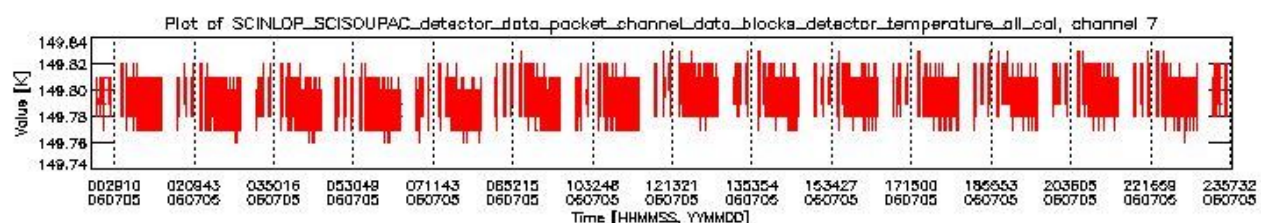

0.1.1 Report summary

The table below shows general characteristics of the data that are included into this report.

Item	Value
Report version	vdraft_20050403
Time of report generation	09JUL2006 05:03:54
Data source version	PFHS/5.37-N
Processing scope for products	05JUL2006 00:00:00 to 06JUL2006 00:00:00
Start time of first product within scope	04JUL2006 22:36:31
Stop time of last product within scope	06JUL2006 01:25:24
Total number of level 0 products	17
Number of level 0 products with errors	17

0.2 Product Quality Indicators

This section shows information about product quality, currently temperatures.

sciamachy_daily_report_level0_PFHS_5_37_N_20060705_0.PNG

sciamachy_daily_report_level0_PFHS_5_37_N_20060705_1.PNG

sciamachy_daily_report_level0_PFHS_5_37_N_20060705_2.PNG

sciamachy_daily_report_level0_PFHS_5_37_N_20060705_3.PNG

0.3 State monitoring

No instrument tracking information available.

0.4 ADF monitoring

This section shows the (variation in) ADFs used for each of the products. It consists of:

- A table showing which ADFs were used for processing (red values indicate that multiple ADFs of the same type were used)
- Various time line plots, one for each ADF, which show when which ADF was used.