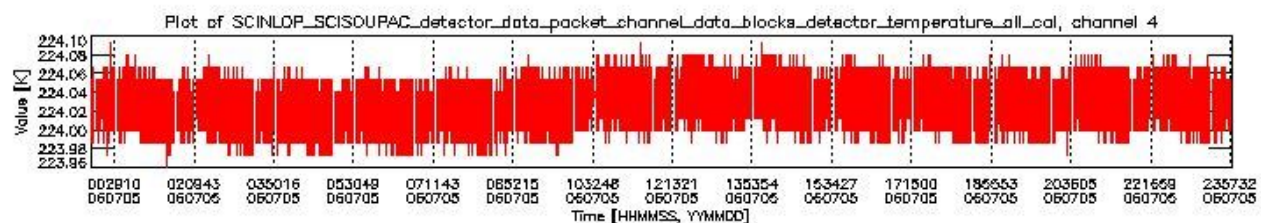

0.1.1 Report summary

The table below shows general characteristics of the data that are included into this report.

Item	Value
Report version	vdraft_20050403
Time of report generation	09JUL2006 05:03:54
Data source version	PFHS/5.37-N
Processing scope for products	05JUL2006 00:00:00 to 06JUL2006 00:00:00
Start time of first product within scope	04JUL2006 22:36:31
Stop time of last product within scope	06JUL2006 01:25:24
Total number of level 0 products	17
Number of level 0 products with errors	17

0.2 Product Quality Indicators

This section shows information about product quality, currently temperatures.

sciamachy_daily_report_level0_PFHS_5_37_N_20060705_0.PNG

sciamachy_daily_report_level0_PFHS_5_37_N_20060705_1.PNG

sciamachy_daily_report_level0_PFHS_5_37_N_20060705_2.PNG

sciamachy_daily_report_level0_PFHS_5_37_N_20060705_3.PNG

0.3 State monitoring

No instrument tracking information available.

0.4 ADF monitoring

This section shows the (variation in) ADFs used for each of the products. It consists of:

- A table showing which ADFs were used for processing (red values indicate that multiple ADFs of the same type were used)
- Various time line plots, one for each ADF, which show when which ADF was used.