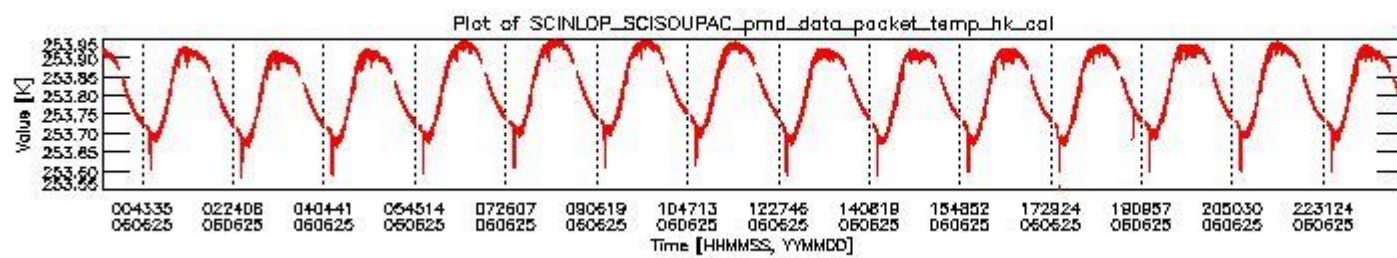

0.1.1 Report summary

The table below shows general characteristics of the data that are included into this report.

Item	Value
Report version	vdraft_20050403
Time of report generation	29JUN2006 04:55:03
Data source version	PFHS/5.36-N
Processing scope for products	25JUN2006 00:00:00 to 26JUN2006 00:00:00
Start time of first product within scope	24JUN2006 22:49:06
Stop time of last product within scope	26JUN2006 01:38:08
Total number of level 0 products	17
Number of level 0 products with errors	17

0.2 Product Quality Indicators

This section shows information about product quality, currently temperatures.

sciamachy_daily_report_level0_PFHS_5_36_N_20060625_0.PNG

sciamachy_daily_report_level0_PFHS_5_36_N_20060625_1.PNG

sciamachy_daily_report_level0_PFHS_5_36_N_20060625_2.PNG

sciamachy_daily_report_level0_PFHS_5_36_N_20060625_3.PNG

0.3 State monitoring

No instrument tracking information available.

0.4 ADF monitoring

This section shows the (variation in) ADFs used for each of the products. It consists of:

- A table showing which ADFs were used for processing (red values indicate that multiple ADFs of the same type were used)
- Various time line plots, one for each ADF, which show when which ADF was used.