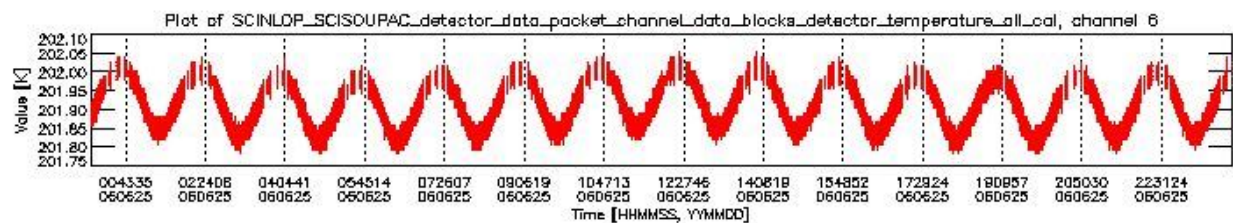

0.1.1 Report summary

The table below shows general characteristics of the data that are included into this report.

Item	Value
Report version	vdraft_20050403
Time of report generation	29JUN2006 04:55:03
Data source version	PFHS/5.36-N
Processing scope for products	25JUN2006 00:00:00 to 26JUN2006 00:00:00
Start time of first product within scope	24JUN2006 22:49:06
Stop time of last product within scope	26JUN2006 01:38:08
Total number of level 0 products	17
Number of level 0 products with errors	17

0.2 Product Quality Indicators

This section shows information about product quality, currently temperatures.

sciamachy_daily_report_level0_PFHS_5_36_N_20060625_0.PNG

sciamachy_daily_report_level0_PFHS_5_36_N_20060625_1.PNG

sciamachy_daily_report_level0_PFHS_5_36_N_20060625_2.PNG

sciamachy_daily_report_level0_PFHS_5_36_N_20060625_3.PNG

0.3 State monitoring

No instrument tracking information available.

0.4 ADF monitoring

This section shows the (variation in) ADFs used for each of the products. It consists of:

- A table showing which ADFs were used for processing (red values indicate that multiple ADFs of the same type were used)
- Various time line plots, one for each ADF, which show when which ADF was used.