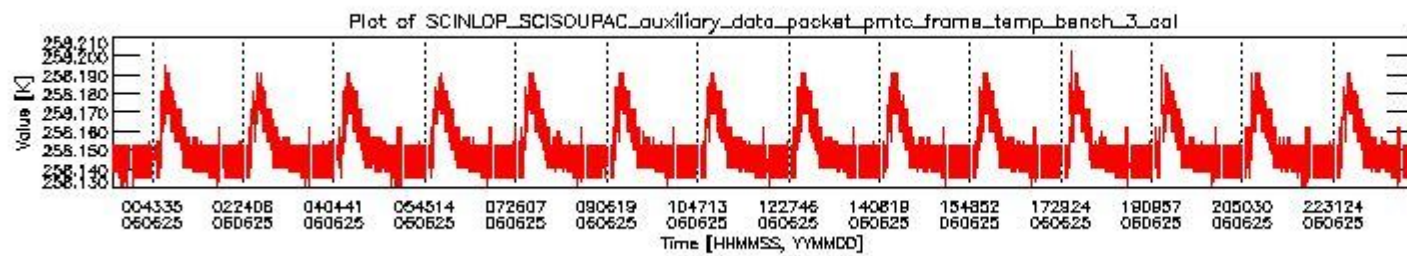

0.1.1 Report summary

The table below shows general characteristics of the data that are included into this report.

Item	Value
Report version	vdraft_20050403
Time of report generation	29JUN2006 04:55:03
Data source version	PFHS/5.36-N
Processing scope for products	25JUN2006 00:00:00 to 26JUN2006 00:00:00
Start time of first product within scope	24JUN2006 22:49:06
Stop time of last product within scope	26JUN2006 01:38:08
Total number of level 0 products	17
Number of level 0 products with errors	17

0.2 Product Quality Indicators

This section shows information about product quality, currently temperatures.

sciamachy_daily_report_level0_PFHS_5_36_N_20060625_0.PNG

sciamachy_daily_report_level0_PFHS_5_36_N_20060625_1.PNG

sciamachy_daily_report_level0_PFHS_5_36_N_20060625_2.PNG

sciamachy_daily_report_level0_PFHS_5_36_N_20060625_3.PNG

0.3 State monitoring

No instrument tracking information available.

0.4 ADF monitoring

This section shows the (variation in) ADFs used for each of the products. It consists of:

- A table showing which ADFs were used for processing (red values indicate that multiple ADFs of the same type were used)
- Various time line plots, one for each ADF, which show when which ADF was used.