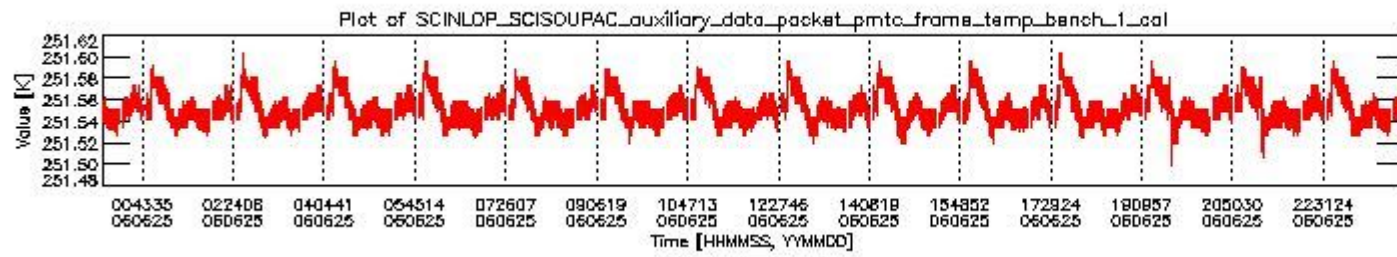

sciamachy_daily_report_level0_PFHS_5_36_N_20060625_0.PNG