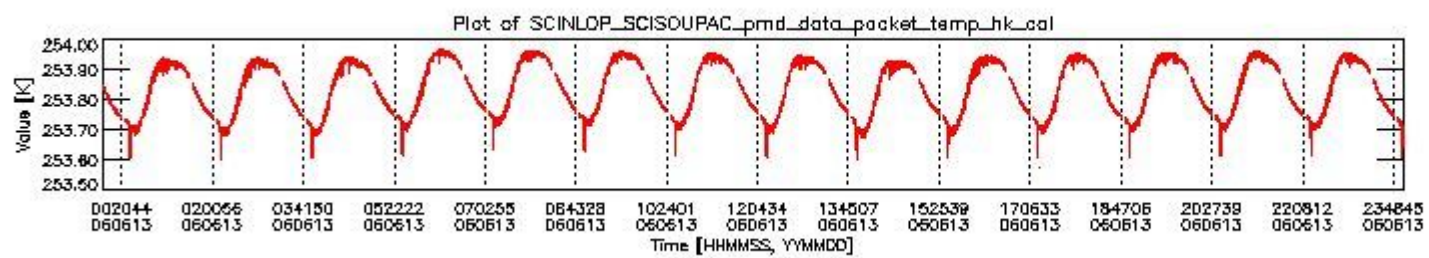

sciamachy_daily_report_level0_PFHS_5_36_N_20060613_3.PNG