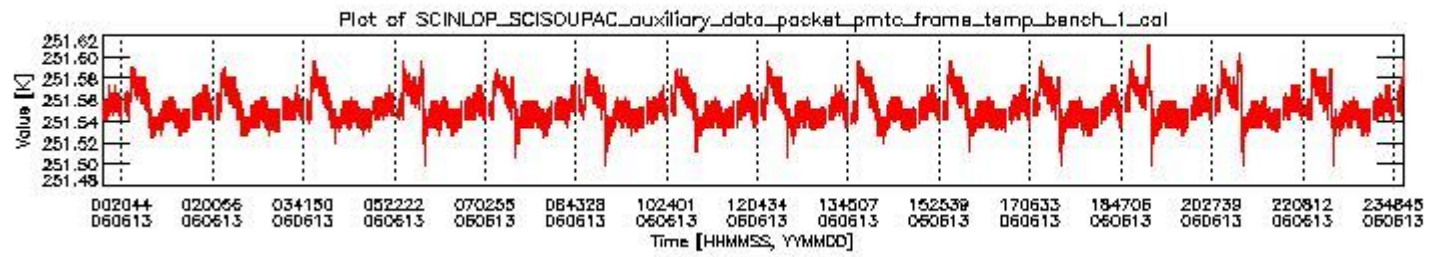

sciamachy_daily_report_level0_PFHS_5_36_N_20060613_0.PNG