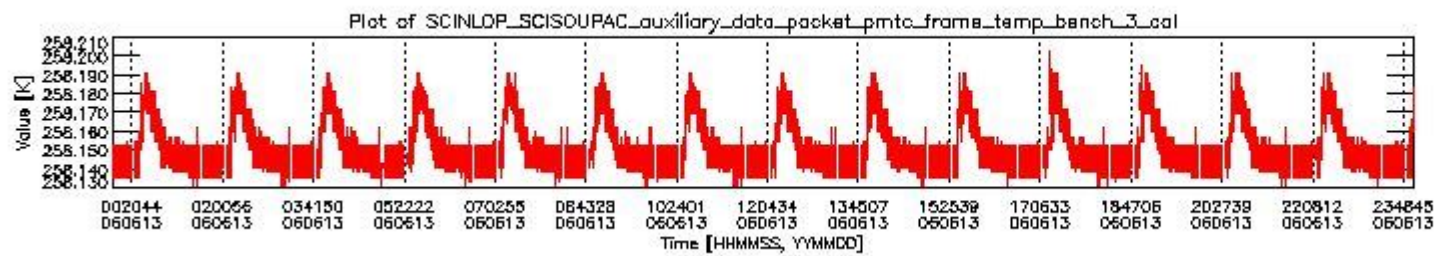

0.1.1 Report summary

The table below shows general characteristics of the data that are included into this report.

Item	Value
Report version	vdraft_20050403
Time of report generation	17JUN2006 05:05:06
Data source version	PFHS/5.36-N
Processing scope for products	13JUN2006 00:00:00 to 14JUN2006 00:00:00
Start time of first product within scope	12JUN2006 22:25:37
Stop time of last product within scope	14JUN2006 01:17:51
Total number of level 0 products	17
Number of level 0 products with errors	17

0.2 Product Quality Indicators

This section shows information about product quality, currently temperatures.

sciamachy_daily_report_level0_PFHS_5_36_N_20060613_0.PNG

sciamachy_daily_report_level0_PFHS_5_36_N_20060613_1.PNG

sciamachy_daily_report_level0_PFHS_5_36_N_20060613_2.PNG

sciamachy_daily_report_level0_PFHS_5_36_N_20060613_3.PNG

0.3 State monitoring

No instrument tracking information available.

0.4 ADF monitoring

This section shows the (variation in) ADFs used for each of the products. It consists of:

- A table showing which ADFs were used for processing (red values indicate that multiple ADFs of the same type were used)
- Various time line plots, one for each ADF, which show when which ADF was used.