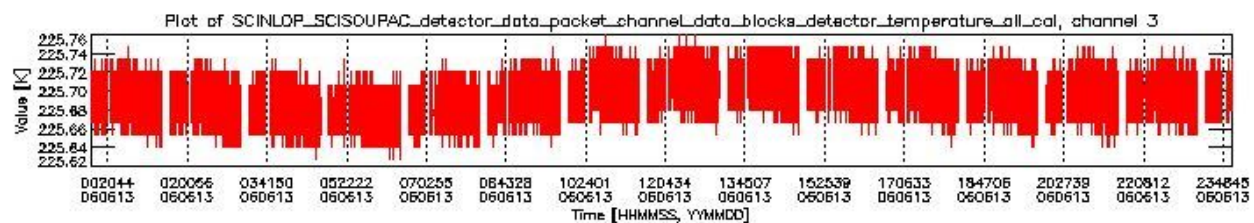

0.1.1 Report summary

The table below shows general characteristics of the data that are included into this report.

Item	Value
Report version	vdraft_20050403
Time of report generation	17JUN2006 05:05:06
Data source version	PFHS/5.36-N
Processing scope for products	13JUN2006 00:00:00 to 14JUN2006 00:00:00
Start time of first product within scope	12JUN2006 22:25:37
Stop time of last product within scope	14JUN2006 01:17:51
Total number of level 0 products	17
Number of level 0 products with errors	17

0.2 Product Quality Indicators

This section shows information about product quality, currently temperatures.

sciamachy_daily_report_level0_PFHS_5_36_N_20060613_0.PNG

sciamachy_daily_report_level0_PFHS_5_36_N_20060613_1.PNG

sciamachy_daily_report_level0_PFHS_5_36_N_20060613_2.PNG

sciamachy_daily_report_level0_PFHS_5_36_N_20060613_3.PNG

0.3 State monitoring

No instrument tracking information available.

0.4 ADF monitoring

This section shows the (variation in) ADFs used for each of the products. It consists of:

- A table showing which ADFs were used for processing (red values indicate that multiple ADFs of the same type were used)
- Various time line plots, one for each ADF, which show when which ADF was used.