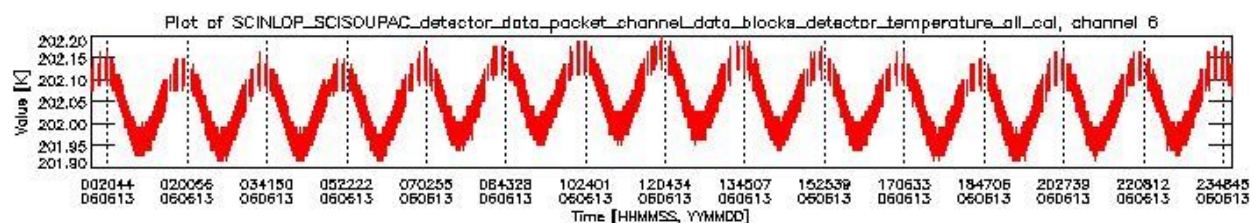

0.1.1 Report summary

The table below shows general characteristics of the data that are included into this report.

Item	Value
Report version	vdraft_20050403
Time of report generation	17JUN2006 05:05:06
Data source version	PFHS/5.36-N
Processing scope for products	13JUN2006 00:00:00 to 14JUN2006 00:00:00
Start time of first product within scope	12JUN2006 22:25:37
Stop time of last product within scope	14JUN2006 01:17:51
Total number of level 0 products	17
Number of level 0 products with errors	17

0.2 Product Quality Indicators

This section shows information about product quality, currently temperatures.

sciamachy_daily_report_level0_PFHS_5_36_N_20060613_0.PNG

sciamachy_daily_report_level0_PFHS_5_36_N_20060613_1.PNG

sciamachy_daily_report_level0_PFHS_5_36_N_20060613_2.PNG

sciamachy_daily_report_level0_PFHS_5_36_N_20060613_3.PNG

0.3 State monitoring

No instrument tracking information available.

0.4 ADF monitoring

This section shows the (variation in) ADFs used for each of the products. It consists of:

- A table showing which ADFs were used for processing (red values indicate that multiple ADFs of the same type were used)
- Various time line plots, one for each ADF, which show when which ADF was used.