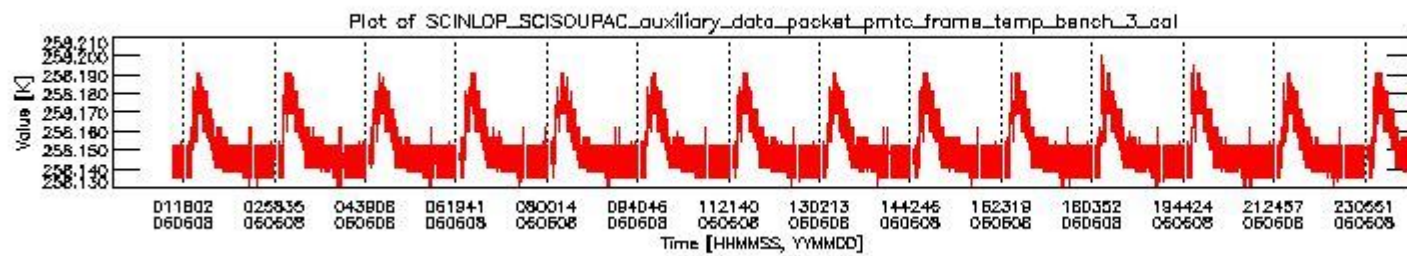

#### 0.1.1 Report summary

The table below shows general characteristics of the data that are included into this report.

Item	Value
Report version	vdraft_20050403
Time of report generation	12JUN2006 05:19:54
Data source version	PFHS/5.36-N
Processing scope for products	08JUN2006 00:00:00 to 09JUN2006 00:00:00
Start time of first product within scope	07JUN2006 23:23:54
Stop time of last product within scope	09JUN2006 00:34:06
Total number of level 0 products	16
Number of level 0 products with errors	16

### 0.2 Product Quality Indicators

This section shows information about product quality, currently temperatures.

sciamachy\_daily\_report\_level0\_PFHS\_5\_36\_N\_20060608\_0.PNG

sciamachy\_daily\_report\_level0\_PFHS\_5\_36\_N\_20060608\_1.PNG