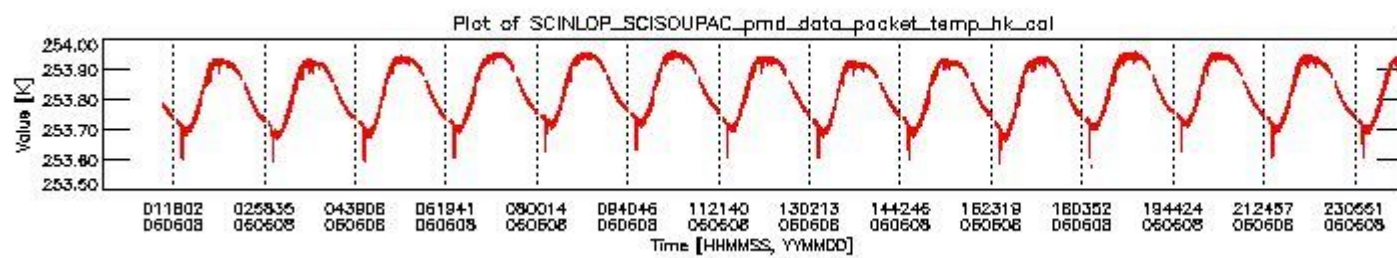

sciamachy_daily_report_level0_PFHS_5_36_N_20060608_3.PNG