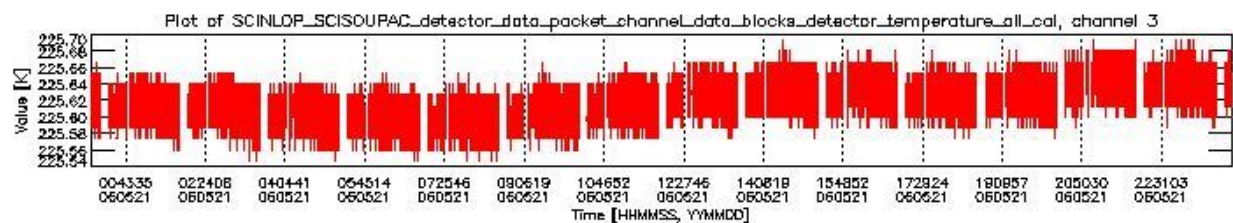

0.1.1 Report summary

The table below shows general characteristics of the data that are included into this report.

Item	Value
Report version	vdraft_20050403
Time of report generation	25MAY2006 05:45:43
Data source version	PFHS/5.36-N
Processing scope for products	21MAY2006 00:00:00 to 22MAY2006 00:00:00
Start time of first product within scope	20MAY2006 22:48:47
Stop time of last product within scope	22MAY2006 01:39:02
Total number of level 0 products	17
Number of level 0 products with errors	17

0.2 Product Quality Indicators

This section shows information about product quality, currently temperatures.

sciamachy_daily_report_level0_PFHS_5_36_N_20060521_0.PNG

sciamachy_daily_report_level0_PFHS_5_36_N_20060521_1.PNG

sciamachy_daily_report_level0_PFHS_5_36_N_20060521_2.PNG

sciamachy_daily_report_level0_PFHS_5_36_N_20060521_3.PNG

0.3 State monitoring

No instrument tracking information available.

0.4 ADF monitoring

This section shows the (variation in) ADFs used for each of the products. It consists of:

- A table showing which ADFs were used for processing (red values indicate that multiple ADFs of the same type were used)
- Various time line plots, one for each ADF, which show when which ADF was used.