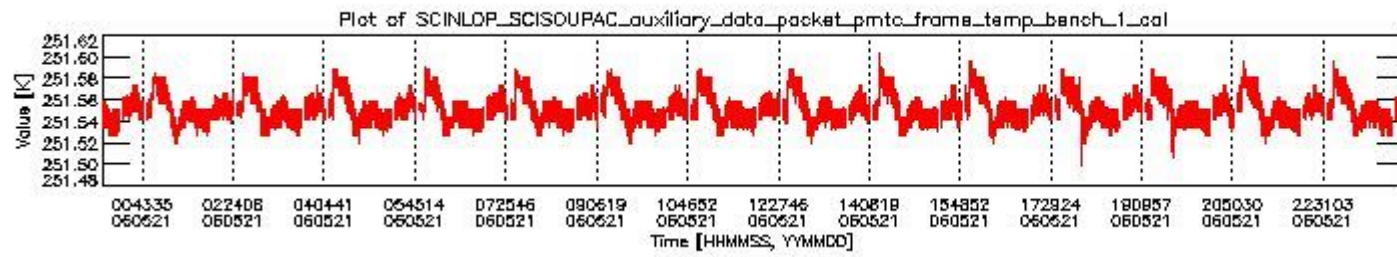

0. SCIAMACHY Daily Report for level 0 products

[0.1 General Info](#)

[0.2 Product Quality Indicators](#)

[0.3 State monitoring](#)

[0.4 ADF monitoring](#)

0.1 General Info

This report contains a daily analysis on parameters extracted from SCIAMACHY level 0 data (The SCI_NL__0P product).

0.1.1 Report summary

The table below shows general characteristics of the data that are included into this report.

Item	Value
Report version	vdraft_20050403
Time of report generation	25MAY2006 05:45:43
Data source version	PFHS/5.36-N
Processing scope for products	21MAY2006 00:00:00 to 22MAY2006 00:00:00
Start time of first product within scope	20MAY2006 22:48:47
Stop time of last product within scope	22MAY2006 01:39:02
Total number of level 0 products	17
Number of level 0 products with errors	17

0.2 Product Quality Indicators

This section shows information about product quality, currently temperatures.

sciamachy_daily_report_level0_PFHS_5_36_N_20060521_0.PNG

sciamachy_daily_report_level0_PFHS_5_36_N_20060521_1.PNG

- A table showing which ADFs were used for processing (red values indicate that multiple ADFs of the same type were used)
- Various time line plots, one for each ADF, which show when which ADF was used.