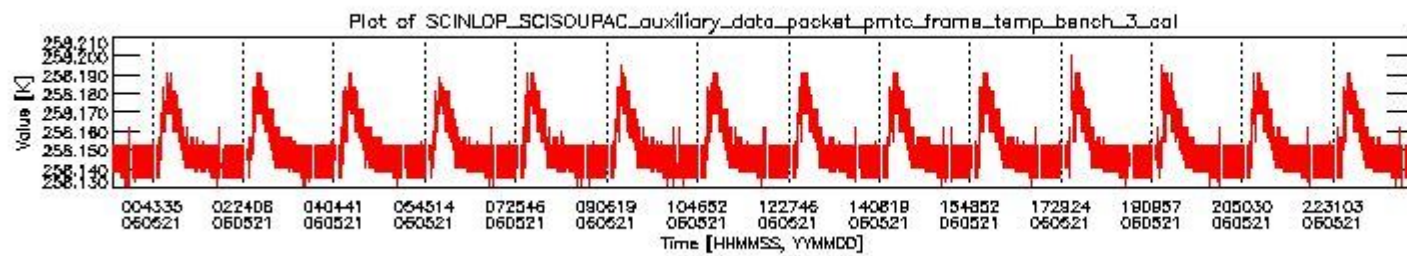

0.1.1 Report summary

The table below shows general characteristics of the data that are included into this report.

Item	Value
Report version	vdraft_20050403
Time of report generation	25MAY2006 05:45:43
Data source version	PFHS/5.36-N
Processing scope for products	21MAY2006 00:00:00 to 22MAY2006 00:00:00
Start time of first product within scope	20MAY2006 22:48:47
Stop time of last product within scope	22MAY2006 01:39:02
Total number of level 0 products	17
Number of level 0 products with errors	17

0.2 Product Quality Indicators

This section shows information about product quality, currently temperatures.

sciamachy_daily_report_level0_PFHS_5_36_N_20060521_0.PNG

sciamachy_daily_report_level0_PFHS_5_36_N_20060521_1.PNG

sciamachy_daily_report_level0_PFHS_5_36_N_20060521_2.PNG

sciamachy_daily_report_level0_PFHS_5_36_N_20060521_3.PNG

0.3 State monitoring

No instrument tracking information available.

0.4 ADF monitoring

This section shows the (variation in) ADFs used for each of the products. It consists of:

- A table showing which ADFs were used for processing (red values indicate that multiple ADFs of the same type were used)
- Various time line plots, one for each ADF, which show when which ADF was used.