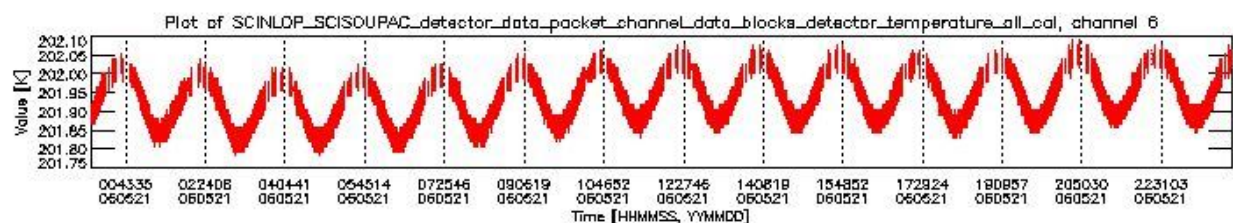

0.1.1 Report summary

The table below shows general characteristics of the data that are included into this report.

Item	Value
Report version	vdraft_20050403
Time of report generation	25MAY2006 05:45:43
Data source version	PFHS/5.36-N
Processing scope for products	21MAY2006 00:00:00 to 22MAY2006 00:00:00
Start time of first product within scope	20MAY2006 22:48:47
Stop time of last product within scope	22MAY2006 01:39:02
Total number of level 0 products	17
Number of level 0 products with errors	17

0.2 Product Quality Indicators

This section shows information about product quality, currently temperatures.

sciamachy_daily_report_level0_PFHS_5_36_N_20060521_0.PNG

sciamachy_daily_report_level0_PFHS_5_36_N_20060521_1.PNG

sciamachy_daily_report_level0_PFHS_5_36_N_20060521_2.PNG

sciamachy_daily_report_level0_PFHS_5_36_N_20060521_3.PNG

0.3 State monitoring

No instrument tracking information available.

0.4 ADF monitoring

This section shows the (variation in) ADFs used for each of the products. It consists of:

- A table showing which ADFs were used for processing (red values indicate that multiple ADFs of the same type were used)
- Various time line plots, one for each ADF, which show when which ADF was used.