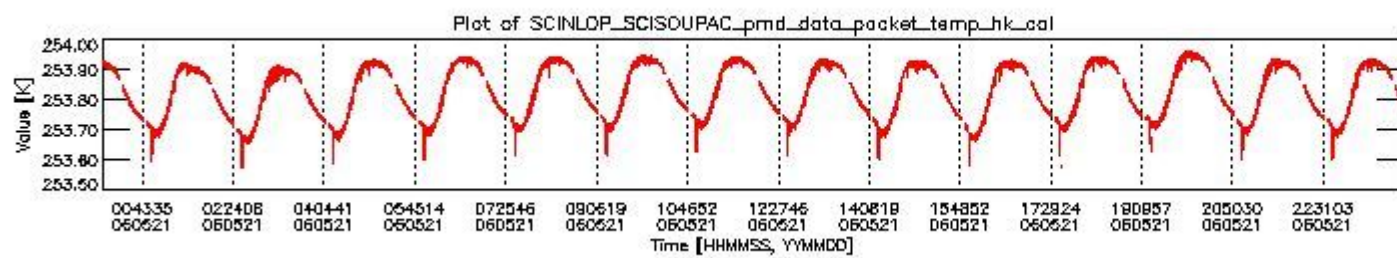

0.1.1 Report summary

The table below shows general characteristics of the data that are included into this report.

Item	Value
Report version	vdraft_20050403
Time of report generation	25MAY2006 05:45:43
Data source version	PFHS/5.36-N
Processing scope for products	21MAY2006 00:00:00 to 22MAY2006 00:00:00
Start time of first product within scope	20MAY2006 22:48:47
Stop time of last product within scope	22MAY2006 01:39:02
Total number of level 0 products	17
Number of level 0 products with errors	17

0.2 Product Quality Indicators

This section shows information about product quality, currently temperatures.

sciamachy_daily_report_level0_PFHS_5_36_N_20060521_0.PNG

sciamachy_daily_report_level0_PFHS_5_36_N_20060521_1.PNG

sciamachy_daily_report_level0_PFHS_5_36_N_20060521_2.PNG

sciamachy_daily_report_level0_PFHS_5_36_N_20060521_3.PNG

0.3 State monitoring

No instrument tracking information available.

0.4 ADF monitoring

This section shows the (variation in) ADFs used for each of the products. It consists of:

- A table showing which ADFs were used for processing (red values indicate that multiple ADFs of the same type were used)
- Various time line plots, one for each ADF, which show when which ADF was used.