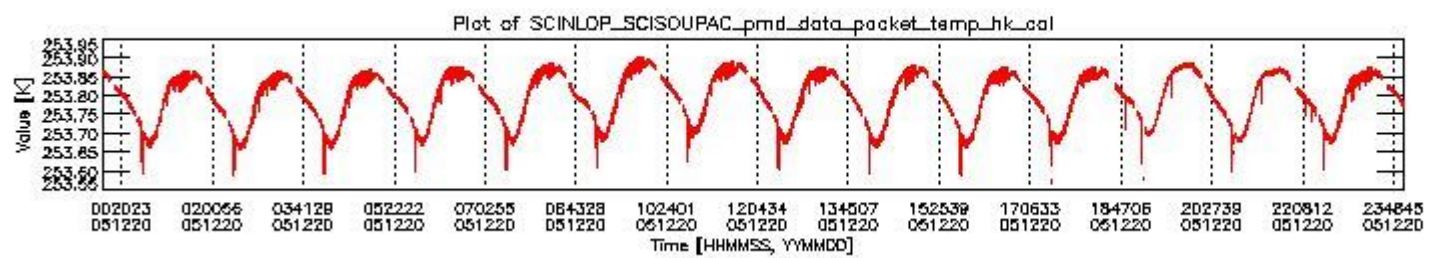

sciamachy_daily_report_level0_PFHS_5_34_N_20051220_3.PNG