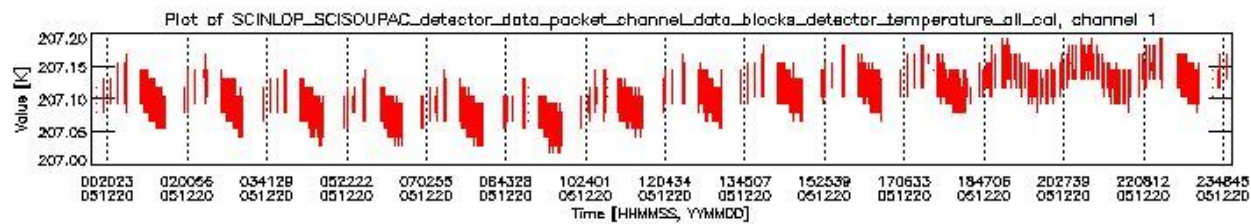

0.3 State monitoring

No instrument tracking information available.

0.4 ADF monitoring

This section shows the (variation in) ADFs used for each of the products. It consists of:

- A table showing which ADFs were used for processing (red values indicate that multiple ADFs of the same type were used)
- Various time line plots, one for each ADF, which show when which ADF was used.

If multiple ADFs of a single type were used, these are marked **red** in the table.

Number	ADF
	CNO (LEVEL_0_CONFIGURATION_FILE)
0	AUX_CNO_AXVPDS20020123_121901_20020101_000000_20200101_000000
	FPO (ORBIT_STATE_VECTOR_FILE)
1	AUX_FPO_AXVPDS20051219_223126_20051219_191837_20051229_204448
2	AUX_FPO_AXVPDS20051219_223129_20051219_191837_20051229_204448
3	DOR_NAV_OPNPDE20051219_204259_000057382043_00300_19893_1117.N1
4	DOR_NAV_OPNPDE20051219_222356_000057382043_00301_19894_1118.N1
5	DOR_NAV_OPNPDE20051220_000454_000057382043_00302_19895_1119.N1
6	DOR_NAV_OPNPDE20051220_014551_000038252043_00303_19896_1120.N1
7	DOR_NAV_OPNPDE20051220_025455_000060572043_00304_19897_1121.N1
8	DOR_NAV_OPNPDE20051220_204252_000038252043_00315_19908_1131.N1
9	DOR_NAV_OPNPDE20051220_215157_000057382043_00315_19908_1125.N1
10	DOR_NAV_OPNPDK20051220_062208_000038252043_00306_19899_1565.N1
11	DOR_NAV_OPNPDK20051220_072553_000057382043_00307_19900_1566.N1
12	DOR_NAV_OPNPDK20051220_090650_000057382043_00308_19901_1567.N1
13	DOR_NAV_OPNPDK20051220_104747_000057382043_00309_19902_1568.N1
14	DOR_NAV_OPNPDK20051220_154520_000054192043_00312_19905_1571.N1
15	DOR_NAV_OPNPDK20051220_171539_000060572043_00313_19906_1572.N1