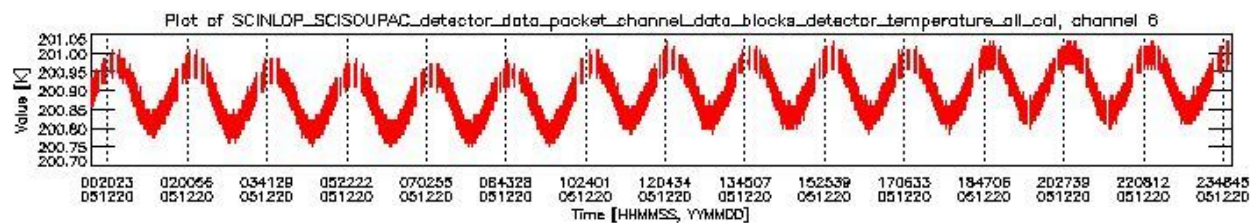

0.3 State monitoring

No instrument tracking information available.

0.4 ADF monitoring

This section shows the (variation in) ADFs used for each of the products. It consists of:

- A table showing which ADFs were used for processing (red values indicate that multiple ADFs of the same type were used)
- Various time line plots, one for each ADF, which show when which ADF was used.

If multiple ADFs of a single type were used, these are marked **red** in the table.

Number	ADF
	CNO (LEVEL_0_CONFIGURATION_FILE)
0	AUX_CNO_AXVPDS20020123_121901_20020101_000000_20200101_000000
	FPO (ORBIT_STATE_VECTOR_FILE)
1	AUX_FPO_AXVPDS20051219_223126_20051219_191837_20051229_204448
2	AUX_FPO_AXVPDS20051219_223129_20051219_191837_20051229_204448
3	DOR_NAV_OPNPDE20051219_204259_000057382043_00300_19893_1117.N1
4	DOR_NAV_OPNPDE20051219_222356_000057382043_00301_19894_1118.N1
5	DOR_NAV_OPNPDE20051220_000454_000057382043_00302_19895_1119.N1
6	DOR_NAV_OPNPDE20051220_014551_000038252043_00303_19896_1120.N1
7	DOR_NAV_OPNPDE20051220_025455_000060572043_00304_19897_1121.N1
8	DOR_NAV_OPNPDE20051220_204252_000038252043_00315_19908_1131.N1
9	DOR_NAV_OPNPDE20051220_215157_000057382043_00315_19908_1125.N1
10	DOR_NAV_OPNPDK20051220_062208_000038252043_00306_19899_1565.N1
11	DOR_NAV_OPNPDK20051220_072553_000057382043_00307_19900_1566.N1
12	DOR_NAV_OPNPDK20051220_090650_000057382043_00308_19901_1567.N1
13	DOR_NAV_OPNPDK20051220_104747_000057382043_00309_19902_1568.N1
14	DOR_NAV_OPNPDK20051220_154520_000054192043_00312_19905_1571.N1
15	DOR_NAV_OPNPDK20051220_171539_000060572043_00313_19906_1572.N1