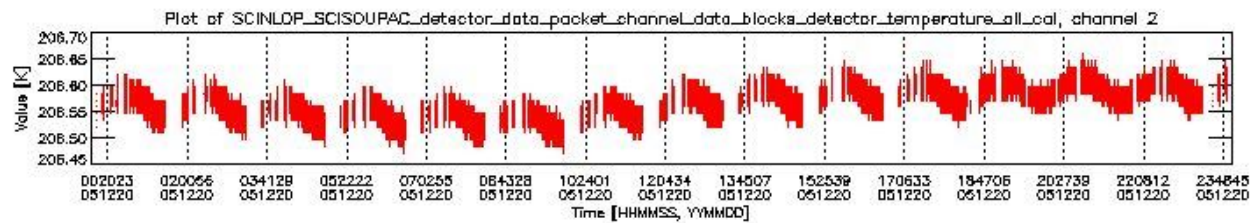

0.3 State monitoring

No instrument tracking information available.

0.4 ADF monitoring

This section shows the (variation in) ADFs used for each of the products. It consists of:

- A table showing which ADFs were used for processing (red values indicate that multiple ADFs of the same type were used)
- Various time line plots, one for each ADF, which show when which ADF was used.

If multiple ADFs of a single type were used, these are marked **red** in the table.

Number	ADF
	CNO (LEVEL_0_CONFIGURATION_FILE)
0	AUX_CNO_AXVPDS20020123_121901_20020101_000000_20200101_000000
	FPO (ORBIT_STATE_VECTOR_FILE)
1	AUX_FPO_AXVPDS20051219_223126_20051219_191837_20051229_204448
2	AUX_FPO_AXVPDS20051219_223129_20051219_191837_20051229_204448
3	DOR_NAV_OPNPDE20051219_204259_000057382043_00300_19893_1117.N1
4	DOR_NAV_OPNPDE20051219_222356_000057382043_00301_19894_1118.N1
5	DOR_NAV_OPNPDE20051220_000454_000057382043_00302_19895_1119.N1
6	DOR_NAV_OPNPDE20051220_014551_000038252043_00303_19896_1120.N1
7	DOR_NAV_OPNPDE20051220_025455_000060572043_00304_19897_1121.N1
8	DOR_NAV_OPNPDE20051220_204252_000038252043_00315_19908_1131.N1
9	DOR_NAV_OPNPDE20051220_215157_000057382043_00315_19908_1125.N1
10	DOR_NAV_OPNPDK20051220_062208_000038252043_00306_19899_1565.N1
11	DOR_NAV_OPNPDK20051220_072553_000057382043_00307_19900_1566.N1
12	DOR_NAV_OPNPDK20051220_090650_000057382043_00308_19901_1567.N1
13	DOR_NAV_OPNPDK20051220_104747_000057382043_00309_19902_1568.N1
14	DOR_NAV_OPNPDK20051220_154520_000054192043_00312_19905_1571.N1
15	DOR_NAV_OPNPDK20051220_171539_000060572043_00313_19906_1572.N1