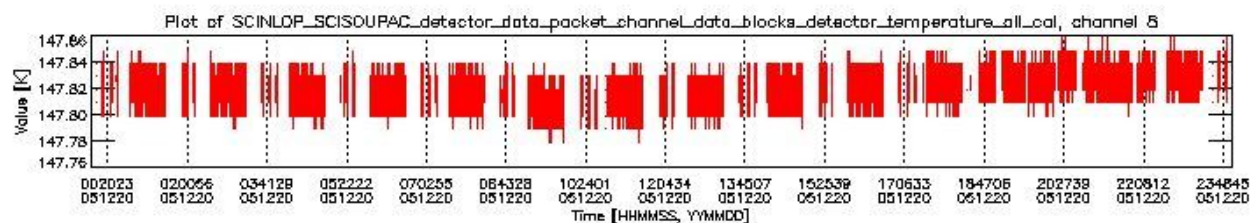

0.3 State monitoring

No instrument tracking information available.

0.4 ADF monitoring

This section shows the (variation in) ADFs used for each of the products. It consists of:

- A table showing which ADFs were used for processing (red values indicate that multiple ADFs of the same type were used)
- Various time line plots, one for each ADF, which show when which ADF was used.

If multiple ADFs of a single type were used, these are marked **red** in the table.

Number	ADF
	CNO (LEVEL_0_CONFIGURATION_FILE)
0	AUX_CNO_AXVPDS20020123_121901_20020101_000000_20200101_000000
	FPO (ORBIT_STATE_VECTOR_FILE)
1	AUX_FPO_AXVPDS20051219_223126_20051219_191837_20051229_204448
2	AUX_FPO_AXVPDS20051219_223129_20051219_191837_20051229_204448
3	DOR_NAV_OPNPDE20051219_204259_000057382043_00300_19893_1117.N1
4	DOR_NAV_OPNPDE20051219_222356_000057382043_00301_19894_1118.N1
5	DOR_NAV_OPNPDE20051220_000454_000057382043_00302_19895_1119.N1
6	DOR_NAV_OPNPDE20051220_014551_000038252043_00303_19896_1120.N1
7	DOR_NAV_OPNPDE20051220_025455_000060572043_00304_19897_1121.N1
8	DOR_NAV_OPNPDE20051220_204252_000038252043_00315_19908_1131.N1
9	DOR_NAV_OPNPDE20051220_215157_000057382043_00315_19908_1125.N1
10	DOR_NAV_OPNPDK20051220_062208_000038252043_00306_19899_1565.N1
11	DOR_NAV_OPNPDK20051220_072553_000057382043_00307_19900_1566.N1
12	DOR_NAV_OPNPDK20051220_090650_000057382043_00308_19901_1567.N1
13	DOR_NAV_OPNPDK20051220_104747_000057382043_00309_19902_1568.N1
14	DOR_NAV_OPNPDK20051220_154520_000054192043_00312_19905_1571.N1
15	DOR_NAV_OPNPDK20051220_171539_000060572043_00313_19906_1572.N1