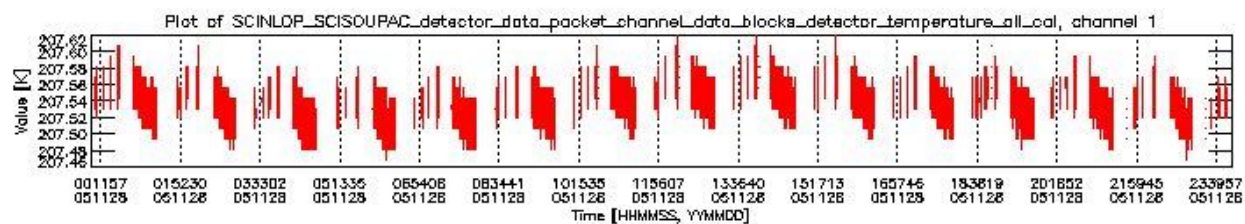

0.3 State monitoring

No instrument tracking information available.

0.4 ADF monitoring

This section shows the (variation in) ADFs used for each of the products. It consists of:

- A table showing which ADFs were used for processing (red values indicate that multiple ADFs of the same type were used)
- Various time line plots, one for each ADF, which show when which ADF was used.

If multiple ADFs of a single type were used, these are marked **red** in the table.

Number	ADF
	CNO (LEVEL_0_CONFIGURATION_FILE)
0	AUX_CNO_AXVPDS20020123_121901_20020101_000000_20200101_000000
	FPO (ORBIT_STATE_VECTOR_FILE)
1	AUX_FPO_AXVPDS20051128_000912_20051127_191003_20051207_203615
2	AUX_FPO_AXVPDS20051128_000953_20051127_191003_20051207_203615
3	DOR_NAV_OPNPDE20051127_221600_000057382042_00487_19579_0957.N1
4	DOR_NAV_OPNPDE20051128_013754_000038252042_00489_19581_0959.N1
5	DOR_NAV_OPNPDE20051128_024658_000060572042_00490_19582_0960.N1
6	DOR_NAV_OPNPDE20051128_202937_000041442042_00501_19593_0962.N1
7	DOR_NAV_OPNPDE20051128_221034_000041442043_00001_19594_0963.N1
8	DOR_NAV_OPNPDK20051128_060852_000038252042_00492_19584_1355.N1
9	DOR_NAV_OPNPDK20051128_071757_000057382042_00493_19585_1356.N1
10	DOR_NAV_OPNPDK20051128_085854_000057382042_00494_19586_1357.N1
11	DOR_NAV_OPNPDK20051128_103951_000057382042_00495_19587_1358.N1
12	DOR_NAV_OPNPDK20051128_153723_000054192042_00498_19590_1361.N1
13	DOR_NAV_OPNPDK20051128_171301_000057382042_00499_19591_1362.N1
14	DOR_NAV_OPNPDK20051128_214400_000012752042_00501_19593_1365.N1