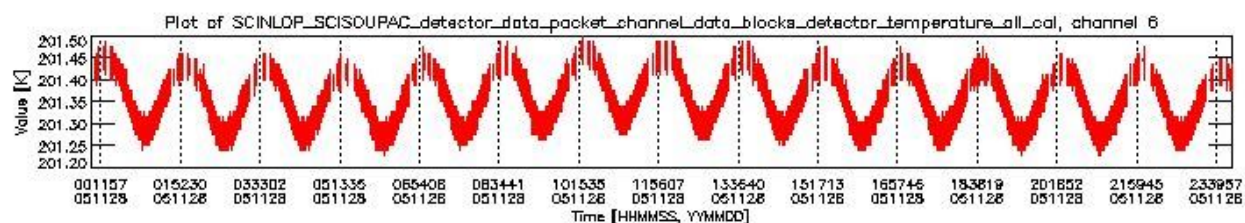

0.3 State monitoring

No instrument tracking information available.

0.4 ADF monitoring

This section shows the (variation in) ADFs used for each of the products. It consists of:

- A table showing which ADFs were used for processing (red values indicate that multiple ADFs of the same type were used)
- Various time line plots, one for each ADF, which show when which ADF was used.

If multiple ADFs of a single type were used, these are marked **red** in the table.

Number	ADF
	CNO (LEVEL_0_CONFIGURATION_FILE)
0	AUX_CNO_AXVPDS20020123_121901_20020101_000000_20200101_000000
	FPO (ORBIT_STATE_VECTOR_FILE)
1	AUX_FPO_AXVPDS20051128_000912_20051127_191003_20051207_203615
2	AUX_FPO_AXVPDS20051128_000953_20051127_191003_20051207_203615
3	DOR_NAV_OPNPDE20051127_221600_000057382042_00487_19579_0957.N1
4	DOR_NAV_OPNPDE20051128_013754_000038252042_00489_19581_0959.N1
5	DOR_NAV_OPNPDE20051128_024658_000060572042_00490_19582_0960.N1
6	DOR_NAV_OPNPDE20051128_202937_000041442042_00501_19593_0962.N1
7	DOR_NAV_OPNPDE20051128_221034_000041442043_00001_19594_0963.N1
8	DOR_NAV_OPNPDK20051128_060852_000038252042_00492_19584_1355.N1
9	DOR_NAV_OPNPDK20051128_071757_000057382042_00493_19585_1356.N1
10	DOR_NAV_OPNPDK20051128_085854_000057382042_00494_19586_1357.N1
11	DOR_NAV_OPNPDK20051128_103951_000057382042_00495_19587_1358.N1
12	DOR_NAV_OPNPDK20051128_153723_000054192042_00498_19590_1361.N1
13	DOR_NAV_OPNPDK20051128_171301_000057382042_00499_19591_1362.N1
14	DOR_NAV_OPNPDK20051128_214400_000012752042_00501_19593_1365.N1