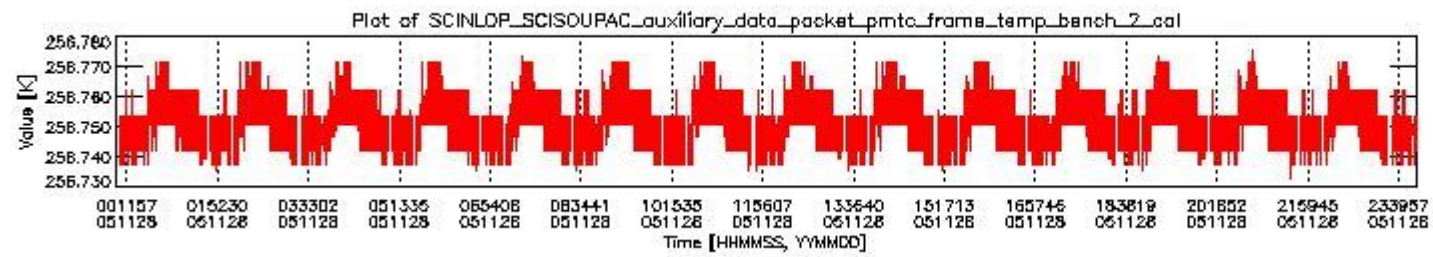

### 0.1.1 Report summary

The table below shows general characteristics of the data that are included into this report.

Item	Value
Report version	vdraft_20050403
Time of report generation	02DEC2005 01:42:23
Data source version	PFHS/5.34-N
Processing scope for products	28NOV2005 00:00:00 to 29NOV2005 00:00:00
Start time of first product within scope	28NOV2005 00:03:59
Stop time of last product within scope	29NOV2005 01:07:03
Total number of level 0 products	17
Number of level 0 products with errors	17

## 0.2 Product Quality Indicators

This section shows information about product quality, currently temperatures.

sciamachy\_daily\_report\_level0\_PFHS\_5\_34\_N\_20051128\_0.PNG

sciamachy\_daily\_report\_level0\_PFHS\_5\_34\_N\_20051128\_1.PNG