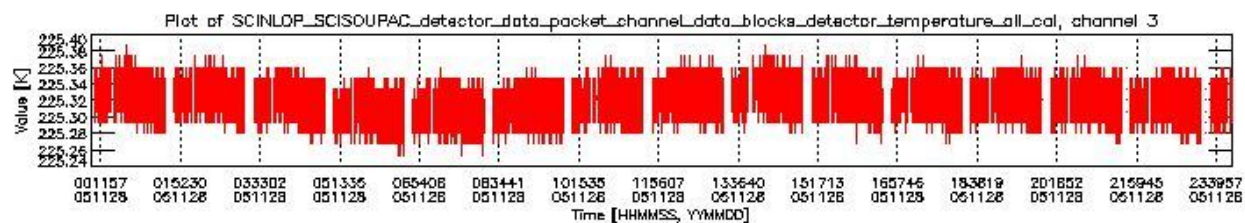

0.3 State monitoring

No instrument tracking information available.

0.4 ADF monitoring

This section shows the (variation in) ADFs used for each of the products. It consists of:

- A table showing which ADFs were used for processing (red values indicate that multiple ADFs of the same type were used)
- Various time line plots, one for each ADF, which show when which ADF was used.

If multiple ADFs of a single type were used, these are marked **red** in the table.

Number	ADF
	CNO (LEVEL_0_CONFIGURATION_FILE)
0	AUX_CNO_AXVPDS20020123_121901_20020101_000000_20200101_000000
	FPO (ORBIT_STATE_VECTOR_FILE)
1	AUX_FPO_AXVPDS20051128_000912_20051127_191003_20051207_203615
2	AUX_FPO_AXVPDS20051128_000953_20051127_191003_20051207_203615
3	DOR_NAV_OPNPDE20051127_221600_000057382042_00487_19579_0957.N1
4	DOR_NAV_OPNPDE20051128_013754_000038252042_00489_19581_0959.N1
5	DOR_NAV_OPNPDE20051128_024658_000060572042_00490_19582_0960.N1
6	DOR_NAV_OPNPDE20051128_202937_000041442042_00501_19593_0962.N1
7	DOR_NAV_OPNPDE20051128_221034_000041442043_00001_19594_0963.N1
8	DOR_NAV_OPNPDK20051128_060852_000038252042_00492_19584_1355.N1
9	DOR_NAV_OPNPDK20051128_071757_000057382042_00493_19585_1356.N1
10	DOR_NAV_OPNPDK20051128_085854_000057382042_00494_19586_1357.N1
11	DOR_NAV_OPNPDK20051128_103951_000057382042_00495_19587_1358.N1
12	DOR_NAV_OPNPDK20051128_153723_000054192042_00498_19590_1361.N1
13	DOR_NAV_OPNPDK20051128_171301_000057382042_00499_19591_1362.N1
14	DOR_NAV_OPNPDK20051128_214400_000012752042_00501_19593_1365.N1