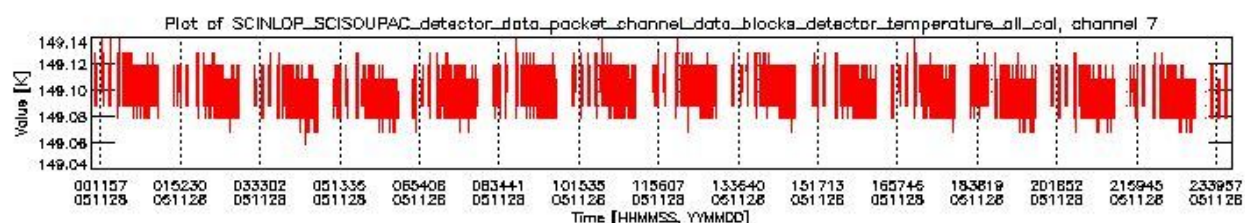

0.3 State monitoring

No instrument tracking information available.

0.4 ADF monitoring

This section shows the (variation in) ADFs used for each of the products. It consists of:

- A table showing which ADFs were used for processing (red values indicate that multiple ADFs of the same type were used)
- Various time line plots, one for each ADF, which show when which ADF was used.

If multiple ADFs of a single type were used, these are marked **red** in the table.

Number	ADF
	CNO (LEVEL_0_CONFIGURATION_FILE)
0	AUX_CNO_AXVPDS20020123_121901_20020101_000000_20200101_000000
	FPO (ORBIT_STATE_VECTOR_FILE)
1	AUX_FPO_AXVPDS20051128_000912_20051127_191003_20051207_203615
2	AUX_FPO_AXVPDS20051128_000953_20051127_191003_20051207_203615
3	DOR_NAV_OPNPDE20051127_221600_000057382042_00487_19579_0957.N1
4	DOR_NAV_OPNPDE20051128_013754_000038252042_00489_19581_0959.N1
5	DOR_NAV_OPNPDE20051128_024658_000060572042_00490_19582_0960.N1
6	DOR_NAV_OPNPDE20051128_202937_000041442042_00501_19593_0962.N1
7	DOR_NAV_OPNPDE20051128_221034_000041442043_00001_19594_0963.N1
8	DOR_NAV_OPNPDK20051128_060852_000038252042_00492_19584_1355.N1
9	DOR_NAV_OPNPDK20051128_071757_000057382042_00493_19585_1356.N1
10	DOR_NAV_OPNPDK20051128_085854_000057382042_00494_19586_1357.N1
11	DOR_NAV_OPNPDK20051128_103951_000057382042_00495_19587_1358.N1
12	DOR_NAV_OPNPDK20051128_153723_000054192042_00498_19590_1361.N1
13	DOR_NAV_OPNPDK20051128_171301_000057382042_00499_19591_1362.N1
14	DOR_NAV_OPNPDK20051128_214400_000012752042_00501_19593_1365.N1