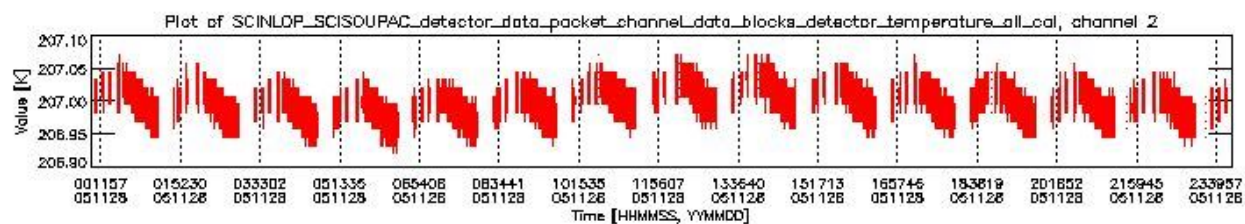

0.3 State monitoring

No instrument tracking information available.

0.4 ADF monitoring

This section shows the (variation in) ADFs used for each of the products. It consists of:

- A table showing which ADFs were used for processing (red values indicate that multiple ADFs of the same type were used)
- Various time line plots, one for each ADF, which show when which ADF was used.

If multiple ADFs of a single type were used, these are marked **red** in the table.

Number	ADF
	CNO (LEVEL_0_CONFIGURATION_FILE)
0	AUX_CNO_AXVPDS20020123_121901_20020101_000000_20200101_000000
	FPO (ORBIT_STATE_VECTOR_FILE)
1	AUX_FPO_AXVPDS20051128_000912_20051127_191003_20051207_203615
2	AUX_FPO_AXVPDS20051128_000953_20051127_191003_20051207_203615
3	DOR_NAV_OPNPDE20051127_221600_000057382042_00487_19579_0957.N1
4	DOR_NAV_OPNPDE20051128_013754_000038252042_00489_19581_0959.N1
5	DOR_NAV_OPNPDE20051128_024658_000060572042_00490_19582_0960.N1
6	DOR_NAV_OPNPDE20051128_202937_000041442042_00501_19593_0962.N1
7	DOR_NAV_OPNPDE20051128_221034_000041442043_00001_19594_0963.N1
8	DOR_NAV_OPNPDK20051128_060852_000038252042_00492_19584_1355.N1
9	DOR_NAV_OPNPDK20051128_071757_000057382042_00493_19585_1356.N1
10	DOR_NAV_OPNPDK20051128_085854_000057382042_00494_19586_1357.N1
11	DOR_NAV_OPNPDK20051128_103951_000057382042_00495_19587_1358.N1
12	DOR_NAV_OPNPDK20051128_153723_000054192042_00498_19590_1361.N1
13	DOR_NAV_OPNPDK20051128_171301_000057382042_00499_19591_1362.N1
14	DOR_NAV_OPNPDK20051128_214400_000012752042_00501_19593_1365.N1