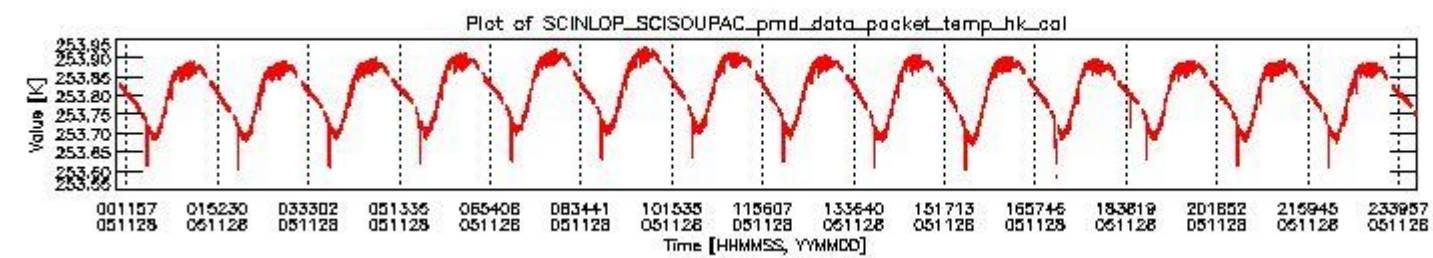

sciamachy_daily_report_level0_PFHS_5_34_N_20051128_3.PNG