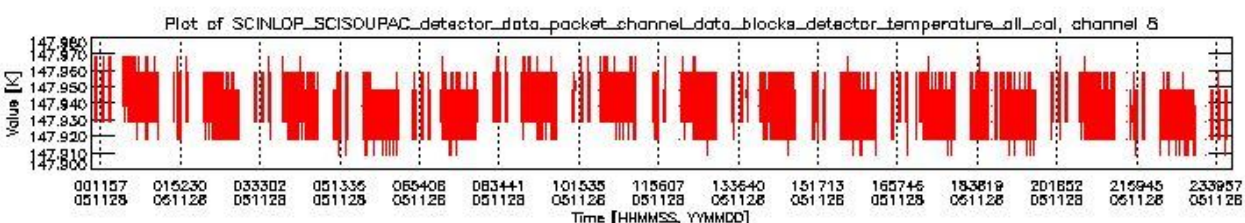

0.3 State monitoring

No instrument tracking information available.

0.4 ADF monitoring

This section shows the (variation in) ADFs used for each of the products. It consists of:

- A table showing which ADFs were used for processing (red values indicate that multiple ADFs of the same type were used)
- Various time line plots, one for each ADF, which show when which ADF was used.

If multiple ADFs of a single type were used, these are marked **red** in the table.

Number	ADF
	CNO (LEVEL_0_CONFIGURATION_FILE)
0	AUX_CNO_AXVPDS20020123_121901_20020101_000000_20200101_000000
	FPO (ORBIT_STATE_VECTOR_FILE)
1	AUX_FPO_AXVPDS20051128_000912_20051127_191003_20051207_203615
2	AUX_FPO_AXVPDS20051128_000953_20051127_191003_20051207_203615
3	DOR_NAV_OPNPDE20051127_221600_000057382042_00487_19579_0957.N1
4	DOR_NAV_OPNPDE20051128_013754_000038252042_00489_19581_0959.N1
5	DOR_NAV_OPNPDE20051128_024658_000060572042_00490_19582_0960.N1
6	DOR_NAV_OPNPDE20051128_202937_000041442042_00501_19593_0962.N1
7	DOR_NAV_OPNPDE20051128_221034_000041442043_00001_19594_0963.N1
8	DOR_NAV_OPNPDK20051128_060852_000038252042_00492_19584_1355.N1
9	DOR_NAV_OPNPDK20051128_071757_000057382042_00493_19585_1356.N1
10	DOR_NAV_OPNPDK20051128_085854_000057382042_00494_19586_1357.N1
11	DOR_NAV_OPNPDK20051128_103951_000057382042_00495_19587_1358.N1
12	DOR_NAV_OPNPDK20051128_153723_000054192042_00498_19590_1361.N1
13	DOR_NAV_OPNPDK20051128_171301_000057382042_00499_19591_1362.N1
14	DOR_NAV_OPNPDK20051128_214400_000012752042_00501_19593_1365.N1