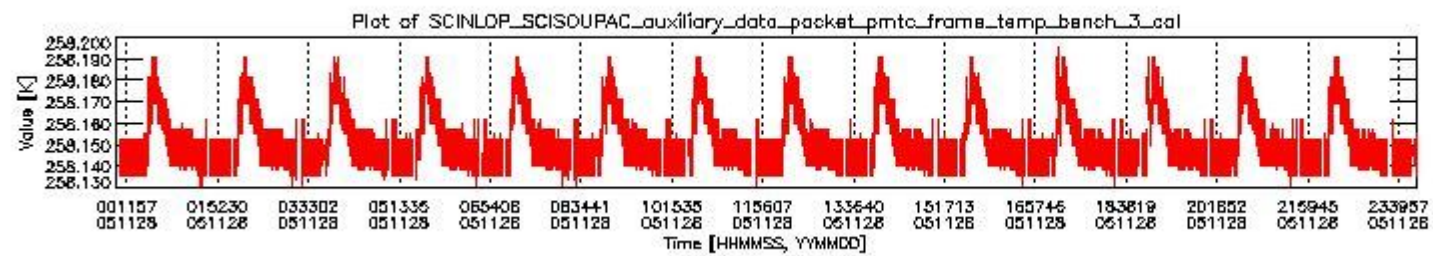

### 0.1.1 Report summary

The table below shows general characteristics of the data that are included into this report.

Item	Value
Report version	vdraft_20050403
Time of report generation	02DEC2005 01:42:23
Data source version	PFHS/5.34-N
Processing scope for products	28NOV2005 00:00:00 to 29NOV2005 00:00:00
Start time of first product within scope	28NOV2005 00:03:59
Stop time of last product within scope	29NOV2005 01:07:03
Total number of level 0 products	17
Number of level 0 products with errors	17

## 0.2 Product Quality Indicators

This section shows information about product quality, currently temperatures.

sciamachy\_daily\_report\_level0\_PFHS\_5\_34\_N\_20051128\_0.PNG

sciamachy\_daily\_report\_level0\_PFHS\_5\_34\_N\_20051128\_1.PNG