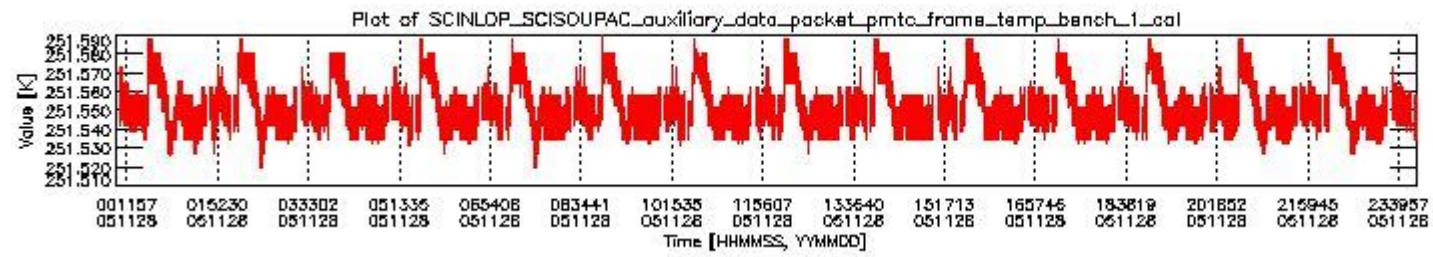

sciamachy_daily_report_level0_PFHS_5_34_N_20051128_0.PNG