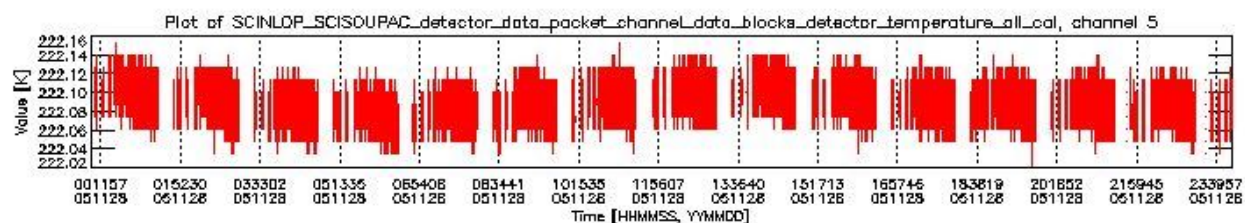

0.3 State monitoring

No instrument tracking information available.

0.4 ADF monitoring

This section shows the (variation in) ADFs used for each of the products. It consists of:

- A table showing which ADFs were used for processing (red values indicate that multiple ADFs of the same type were used)
- Various time line plots, one for each ADF, which show when which ADF was used.

If multiple ADFs of a single type were used, these are marked **red** in the table.

Number	ADF
	CNO (LEVEL_0_CONFIGURATION_FILE)
0	AUX_CNO_AXVPDS20020123_121901_20020101_000000_20200101_000000
	FPO (ORBIT_STATE_VECTOR_FILE)
1	AUX_FPO_AXVPDS20051128_000912_20051127_191003_20051207_203615
2	AUX_FPO_AXVPDS20051128_000953_20051127_191003_20051207_203615
3	DOR_NAV_OPNPDE20051127_221600_000057382042_00487_19579_0957.N1
4	DOR_NAV_OPNPDE20051128_013754_000038252042_00489_19581_0959.N1
5	DOR_NAV_OPNPDE20051128_024658_000060572042_00490_19582_0960.N1
6	DOR_NAV_OPNPDE20051128_202937_000041442042_00501_19593_0962.N1
7	DOR_NAV_OPNPDE20051128_221034_000041442043_00001_19594_0963.N1
8	DOR_NAV_OPNPDK20051128_060852_000038252042_00492_19584_1355.N1
9	DOR_NAV_OPNPDK20051128_071757_000057382042_00493_19585_1356.N1
10	DOR_NAV_OPNPDK20051128_085854_000057382042_00494_19586_1357.N1
11	DOR_NAV_OPNPDK20051128_103951_000057382042_00495_19587_1358.N1
12	DOR_NAV_OPNPDK20051128_153723_000054192042_00498_19590_1361.N1
13	DOR_NAV_OPNPDK20051128_171301_000057382042_00499_19591_1362.N1
14	DOR_NAV_OPNPDK20051128_214400_000012752042_00501_19593_1365.N1