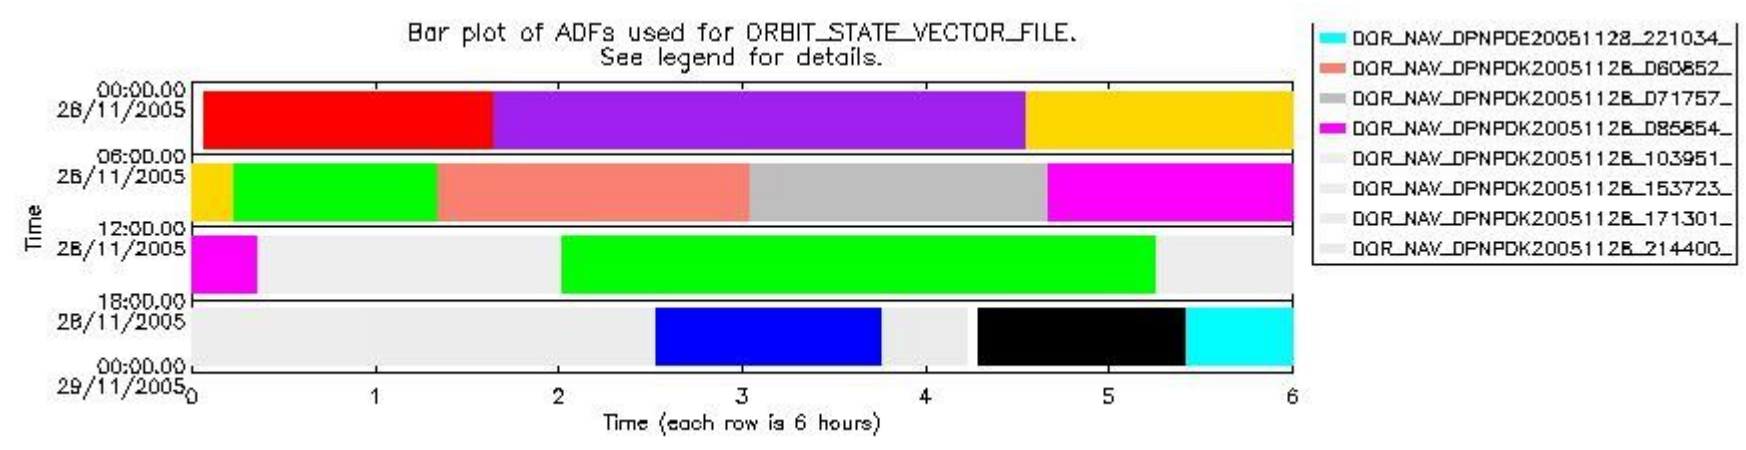

sciamachy_daily_report_level0_PFHS_5_34_N_20051128_6.PNG