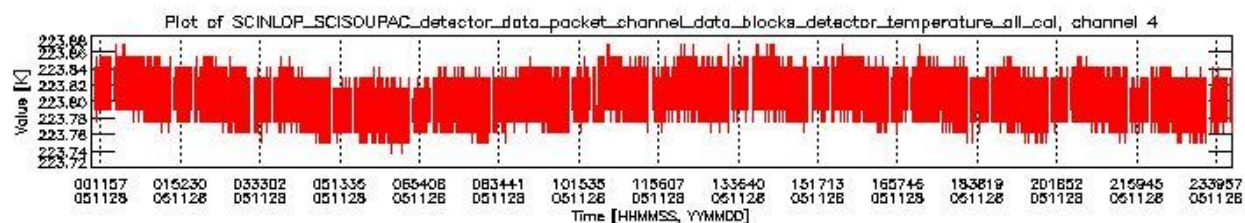

0.3 State monitoring

No instrument tracking information available.

0.4 ADF monitoring

This section shows the (variation in) ADFs used for each of the products. It consists of:

- A table showing which ADFs were used for processing (red values indicate that multiple ADFs of the same type were used)
- Various time line plots, one for each ADF, which show when which ADF was used.

If multiple ADFs of a single type were used, these are marked **red** in the table.

Number	ADF
	CNO (LEVEL_0_CONFIGURATION_FILE)
0	AUX_CNO_AXVPDS20020123_121901_20020101_000000_20200101_000000
	FPO (ORBIT_STATE_VECTOR_FILE)
1	AUX_FPO_AXVPDS20051128_000912_20051127_191003_20051207_203615
2	AUX_FPO_AXVPDS20051128_000953_20051127_191003_20051207_203615
3	DOR_NAV_OPNPDE20051127_221600_000057382042_00487_19579_0957.N1
4	DOR_NAV_OPNPDE20051128_013754_000038252042_00489_19581_0959.N1
5	DOR_NAV_OPNPDE20051128_024658_000060572042_00490_19582_0960.N1
6	DOR_NAV_OPNPDE20051128_202937_000041442042_00501_19593_0962.N1
7	DOR_NAV_OPNPDE20051128_221034_000041442043_00001_19594_0963.N1
8	DOR_NAV_OPNPDK20051128_060852_000038252042_00492_19584_1355.N1
9	DOR_NAV_OPNPDK20051128_071757_000057382042_00493_19585_1356.N1
10	DOR_NAV_OPNPDK20051128_085854_000057382042_00494_19586_1357.N1
11	DOR_NAV_OPNPDK20051128_103951_000057382042_00495_19587_1358.N1
12	DOR_NAV_OPNPDK20051128_153723_000054192042_00498_19590_1361.N1
13	DOR_NAV_OPNPDK20051128_171301_000057382042_00499_19591_1362.N1
14	DOR_NAV_OPNPDK20051128_214400_000012752042_00501_19593_1365.N1