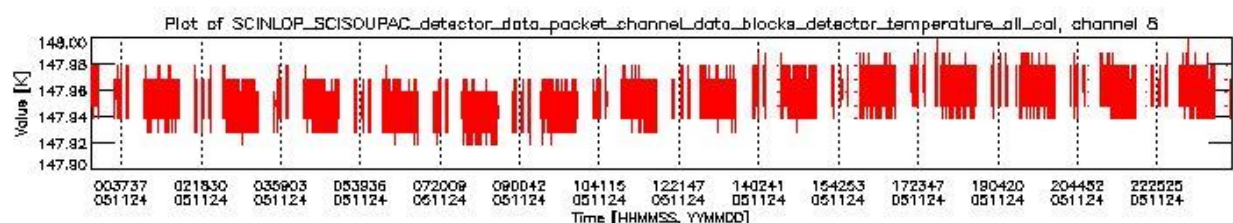

0.1.1 Report summary

The table below shows general characteristics of the data that are included into this report.

Item	Value
Report version	vdraft_20050403
Time of report generation	28NOV2005 04:05:23
Data source version	PFHS/5.34-N
Processing scope for products	24NOV2005 00:00:00 to 25NOV2005 00:00:00
Start time of first product within scope	23NOV2005 22:42:53
Stop time of last product within scope	25NOV2005 01:32:31
Total number of level 0 products	17
Number of level 0 products with errors	17

0.2 Product Quality Indicators

This section shows information about product quality, currently temperatures.

sciamachy_daily_report_level0_PFHS_5_34_N_20051124_0.PNG

sciamachy_daily_report_level0_PFHS_5_34_N_20051124_1.PNG

sciamachy_daily_report_level0_PFHS_5_34_N_20051124_2.PNG

sciamachy_daily_report_level0_PFHS_5_34_N_20051124_3.PNG

0.3 State monitoring

No instrument tracking information available.

0.4 ADF monitoring

This section shows the (variation in) ADFs used for each of the products. It consists of:

- A table showing which ADFs were used for processing (red values indicate that multiple ADFs of the same type were used)
- Various time line plots, one for each ADF, which show when which ADF was used.