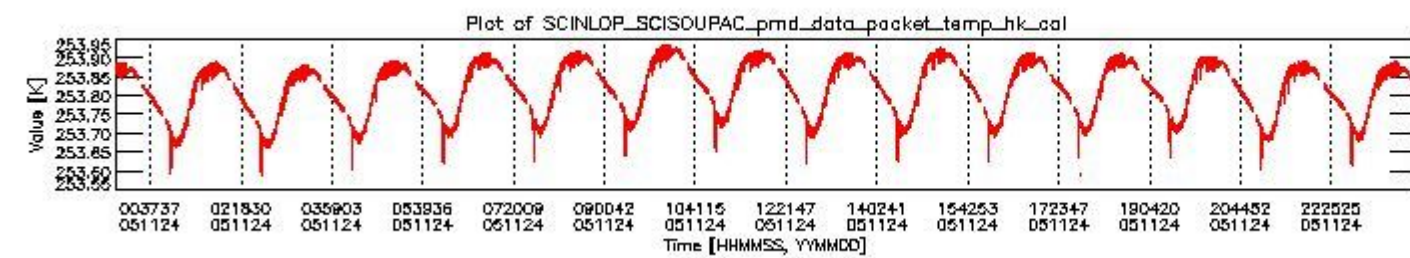

0.1.1 Report summary

The table below shows general characteristics of the data that are included into this report.

Item	Value
Report version	vdraft_20050403
Time of report generation	28NOV2005 04:05:23
Data source version	PFHS/5.34-N
Processing scope for products	24NOV2005 00:00:00 to 25NOV2005 00:00:00
Start time of first product within scope	23NOV2005 22:42:53
Stop time of last product within scope	25NOV2005 01:32:31
Total number of level 0 products	17
Number of level 0 products with errors	17

0.2 Product Quality Indicators

This section shows information about product quality, currently temperatures.

sciamachy_daily_report_level0_PFHS_5_34_N_20051124_0.PNG

sciamachy_daily_report_level0_PFHS_5_34_N_20051124_1.PNG

sciamachy_daily_report_level0_PFHS_5_34_N_20051124_2.PNG

sciamachy_daily_report_level0_PFHS_5_34_N_20051124_3.PNG

0.3 State monitoring

No instrument tracking information available.

0.4 ADF monitoring

This section shows the (variation in) ADFs used for each of the products. It consists of:

- A table showing which ADFs were used for processing (red values indicate that multiple ADFs of the same type were used)
- Various time line plots, one for each ADF, which show when which ADF was used.