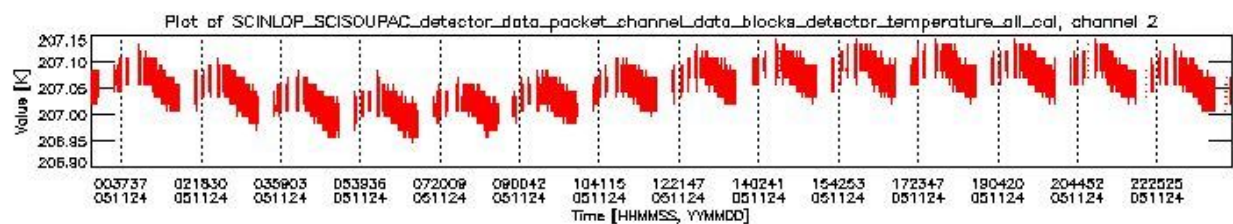

0.1.1 Report summary

The table below shows general characteristics of the data that are included into this report.

Item	Value
Report version	vdraft_20050403
Time of report generation	28NOV2005 04:05:23
Data source version	PFHS/5.34-N
Processing scope for products	24NOV2005 00:00:00 to 25NOV2005 00:00:00
Start time of first product within scope	23NOV2005 22:42:53
Stop time of last product within scope	25NOV2005 01:32:31
Total number of level 0 products	17
Number of level 0 products with errors	17

0.2 Product Quality Indicators

This section shows information about product quality, currently temperatures.

sciamachy_daily_report_level0_PFHS_5_34_N_20051124_0.PNG

sciamachy_daily_report_level0_PFHS_5_34_N_20051124_1.PNG

sciamachy_daily_report_level0_PFHS_5_34_N_20051124_2.PNG

sciamachy_daily_report_level0_PFHS_5_34_N_20051124_3.PNG

0.3 State monitoring

No instrument tracking information available.

0.4 ADF monitoring

This section shows the (variation in) ADFs used for each of the products. It consists of:

- A table showing which ADFs were used for processing (red values indicate that multiple ADFs of the same type were used)
- Various time line plots, one for each ADF, which show when which ADF was used.