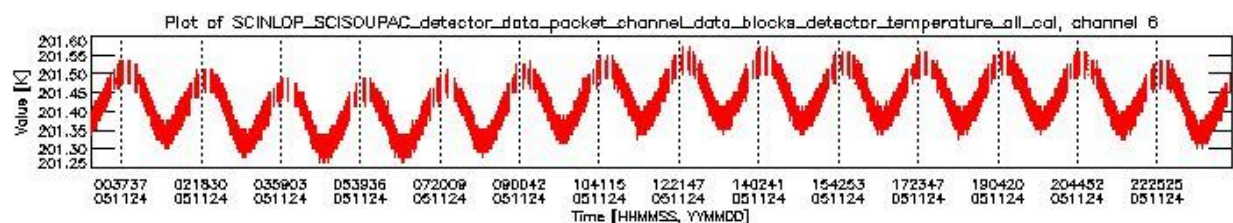

0.1.1 Report summary

The table below shows general characteristics of the data that are included into this report.

Item	Value
Report version	vdraft_20050403
Time of report generation	28NOV2005 04:05:23
Data source version	PFHS/5.34-N
Processing scope for products	24NOV2005 00:00:00 to 25NOV2005 00:00:00
Start time of first product within scope	23NOV2005 22:42:53
Stop time of last product within scope	25NOV2005 01:32:31
Total number of level 0 products	17
Number of level 0 products with errors	17

0.2 Product Quality Indicators

This section shows information about product quality, currently temperatures.

sciamachy_daily_report_level0_PFHS_5_34_N_20051124_0.PNG

sciamachy_daily_report_level0_PFHS_5_34_N_20051124_1.PNG

sciamachy_daily_report_level0_PFHS_5_34_N_20051124_2.PNG

sciamachy_daily_report_level0_PFHS_5_34_N_20051124_3.PNG

0.3 State monitoring

No instrument tracking information available.

0.4 ADF monitoring

This section shows the (variation in) ADFs used for each of the products. It consists of:

- A table showing which ADFs were used for processing (red values indicate that multiple ADFs of the same type were used)
- Various time line plots, one for each ADF, which show when which ADF was used.