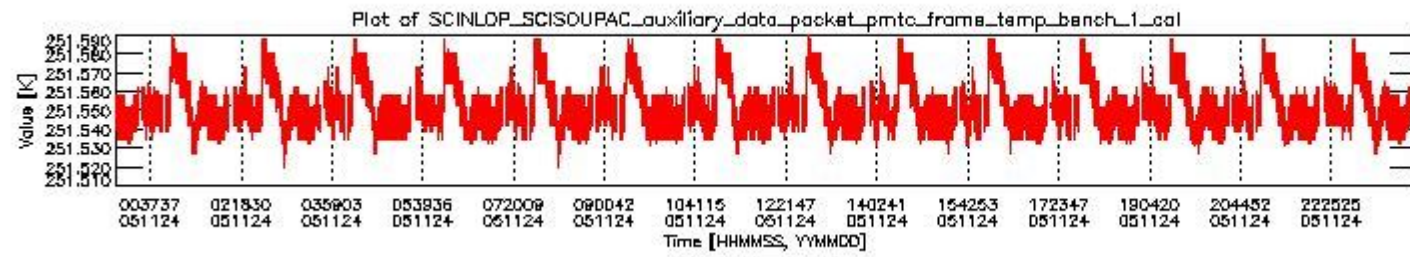

0. SCIAMACHY Daily Report for level 0 products

[0.1 General Info](#)

[0.2 Product Quality Indicators](#)

[0.3 State monitoring](#)

[0.4 ADF monitoring](#)

0.1 General Info

This report contains a daily analysis on parameters extracted from SCIAMACHY level 0 data (The SCI_NL__0P product).

0.1.1 Report summary

The table below shows general characteristics of the data that are included into this report.

Item	Value
Report version	vdraft_20050403
Time of report generation	28NOV2005 04:05:23
Data source version	PFHS/5.34-N
Processing scope for products	24NOV2005 00:00:00 to 25NOV2005 00:00:00
Start time of first product within scope	23NOV2005 22:42:53
Stop time of last product within scope	25NOV2005 01:32:31
Total number of level 0 products	17
Number of level 0 products with errors	17

0.2 Product Quality Indicators

This section shows information about product quality, currently temperatures.

sciamachy_daily_report_level0_PFHS_5_34_N_20051124_0.PNG

sciamachy_daily_report_level0_PFHS_5_34_N_20051124_1.PNG

- A table showing which ADFs were used for processing (red values indicate that multiple ADFs of the same type were used)
- Various time line plots, one for each ADF, which show when which ADF was used.