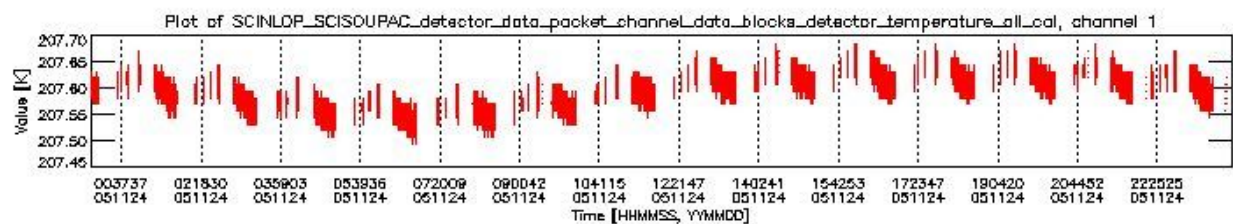

0.1.1 Report summary

The table below shows general characteristics of the data that are included into this report.

Item	Value
Report version	vdraft_20050403
Time of report generation	28NOV2005 04:05:23
Data source version	PFHS/5.34-N
Processing scope for products	24NOV2005 00:00:00 to 25NOV2005 00:00:00
Start time of first product within scope	23NOV2005 22:42:53
Stop time of last product within scope	25NOV2005 01:32:31
Total number of level 0 products	17
Number of level 0 products with errors	17

0.2 Product Quality Indicators

This section shows information about product quality, currently temperatures.

sciamachy_daily_report_level0_PFHS_5_34_N_20051124_0.PNG

sciamachy_daily_report_level0_PFHS_5_34_N_20051124_1.PNG

sciamachy_daily_report_level0_PFHS_5_34_N_20051124_2.PNG

sciamachy_daily_report_level0_PFHS_5_34_N_20051124_3.PNG

0.3 State monitoring

No instrument tracking information available.

0.4 ADF monitoring

This section shows the (variation in) ADFs used for each of the products. It consists of:

- A table showing which ADFs were used for processing (red values indicate that multiple ADFs of the same type were used)
- Various time line plots, one for each ADF, which show when which ADF was used.