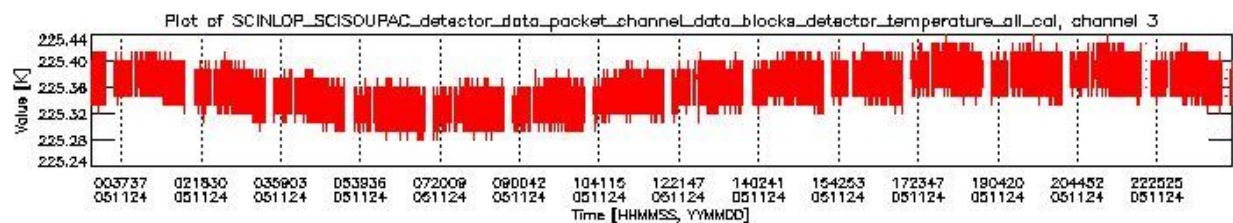

0.1.1 Report summary

The table below shows general characteristics of the data that are included into this report.

Item	Value
Report version	vdraft_20050403
Time of report generation	28NOV2005 04:05:23
Data source version	PFHS/5.34-N
Processing scope for products	24NOV2005 00:00:00 to 25NOV2005 00:00:00
Start time of first product within scope	23NOV2005 22:42:53
Stop time of last product within scope	25NOV2005 01:32:31
Total number of level 0 products	17
Number of level 0 products with errors	17

0.2 Product Quality Indicators

This section shows information about product quality, currently temperatures.

sciamachy_daily_report_level0_PFHS_5_34_N_20051124_0.PNG

sciamachy_daily_report_level0_PFHS_5_34_N_20051124_1.PNG

sciamachy_daily_report_level0_PFHS_5_34_N_20051124_2.PNG

sciamachy_daily_report_level0_PFHS_5_34_N_20051124_3.PNG

0.3 State monitoring

No instrument tracking information available.

0.4 ADF monitoring

This section shows the (variation in) ADFs used for each of the products. It consists of:

- A table showing which ADFs were used for processing (red values indicate that multiple ADFs of the same type were used)
- Various time line plots, one for each ADF, which show when which ADF was used.