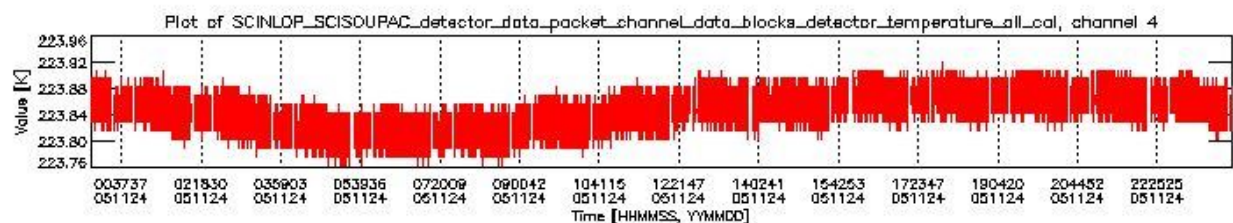

0.1.1 Report summary

The table below shows general characteristics of the data that are included into this report.

Item	Value
Report version	vdraft_20050403
Time of report generation	28NOV2005 04:05:23
Data source version	PFHS/5.34-N
Processing scope for products	24NOV2005 00:00:00 to 25NOV2005 00:00:00
Start time of first product within scope	23NOV2005 22:42:53
Stop time of last product within scope	25NOV2005 01:32:31
Total number of level 0 products	17
Number of level 0 products with errors	17

0.2 Product Quality Indicators

This section shows information about product quality, currently temperatures.

sciamachy_daily_report_level0_PFHS_5_34_N_20051124_0.PNG

sciamachy_daily_report_level0_PFHS_5_34_N_20051124_1.PNG

sciamachy_daily_report_level0_PFHS_5_34_N_20051124_2.PNG

sciamachy_daily_report_level0_PFHS_5_34_N_20051124_3.PNG

0.3 State monitoring

No instrument tracking information available.

0.4 ADF monitoring

This section shows the (variation in) ADFs used for each of the products. It consists of:

- A table showing which ADFs were used for processing (red values indicate that multiple ADFs of the same type were used)
- Various time line plots, one for each ADF, which show when which ADF was used.