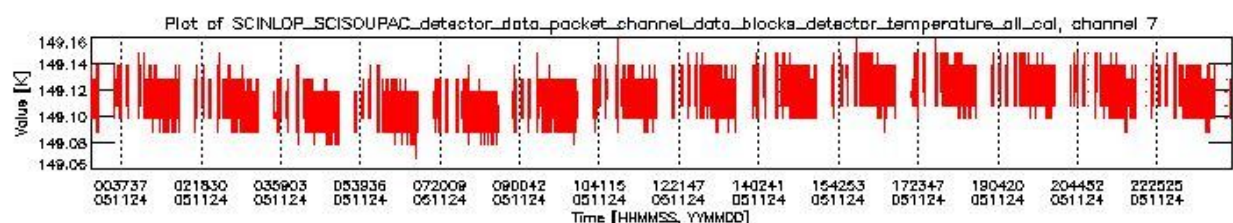

0.1.1 Report summary

The table below shows general characteristics of the data that are included into this report.

Item	Value
Report version	vdraft_20050403
Time of report generation	28NOV2005 04:05:23
Data source version	PFHS/5.34-N
Processing scope for products	24NOV2005 00:00:00 to 25NOV2005 00:00:00
Start time of first product within scope	23NOV2005 22:42:53
Stop time of last product within scope	25NOV2005 01:32:31
Total number of level 0 products	17
Number of level 0 products with errors	17

0.2 Product Quality Indicators

This section shows information about product quality, currently temperatures.

sciamachy_daily_report_level0_PFHS_5_34_N_20051124_0.PNG

sciamachy_daily_report_level0_PFHS_5_34_N_20051124_1.PNG

sciamachy_daily_report_level0_PFHS_5_34_N_20051124_2.PNG

sciamachy_daily_report_level0_PFHS_5_34_N_20051124_3.PNG

0.3 State monitoring

No instrument tracking information available.

0.4 ADF monitoring

This section shows the (variation in) ADFs used for each of the products. It consists of:

- A table showing which ADFs were used for processing (red values indicate that multiple ADFs of the same type were used)
- Various time line plots, one for each ADF, which show when which ADF was used.