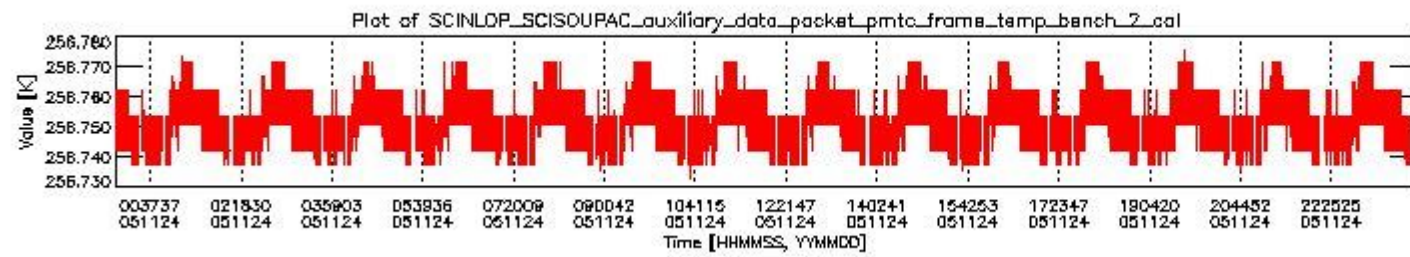

0.1.1 Report summary

The table below shows general characteristics of the data that are included into this report.

Item	Value
Report version	vdraft_20050403
Time of report generation	28NOV2005 04:05:23
Data source version	PFHS/5.34-N
Processing scope for products	24NOV2005 00:00:00 to 25NOV2005 00:00:00
Start time of first product within scope	23NOV2005 22:42:53
Stop time of last product within scope	25NOV2005 01:32:31
Total number of level 0 products	17
Number of level 0 products with errors	17

0.2 Product Quality Indicators

This section shows information about product quality, currently temperatures.

sciamachy_daily_report_level0_PFHS_5_34_N_20051124_0.PNG

sciamachy_daily_report_level0_PFHS_5_34_N_20051124_1.PNG

- A table showing which ADFs were used for processing (red values indicate that multiple ADFs of the same type were used)
- Various time line plots, one for each ADF, which show when which ADF was used.