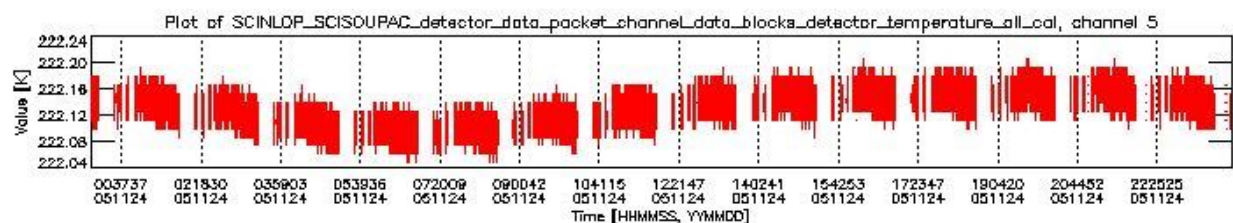

0.1.1 Report summary

The table below shows general characteristics of the data that are included into this report.

Item	Value
Report version	vdraft_20050403
Time of report generation	28NOV2005 04:05:23
Data source version	PFHS/5.34-N
Processing scope for products	24NOV2005 00:00:00 to 25NOV2005 00:00:00
Start time of first product within scope	23NOV2005 22:42:53
Stop time of last product within scope	25NOV2005 01:32:31
Total number of level 0 products	17
Number of level 0 products with errors	17

0.2 Product Quality Indicators

This section shows information about product quality, currently temperatures.

sciamachy_daily_report_level0_PFHS_5_34_N_20051124_0.PNG

sciamachy_daily_report_level0_PFHS_5_34_N_20051124_1.PNG

sciamachy_daily_report_level0_PFHS_5_34_N_20051124_2.PNG

sciamachy_daily_report_level0_PFHS_5_34_N_20051124_3.PNG

0.3 State monitoring

No instrument tracking information available.

0.4 ADF monitoring

This section shows the (variation in) ADFs used for each of the products. It consists of:

- A table showing which ADFs were used for processing (red values indicate that multiple ADFs of the same type were used)
- Various time line plots, one for each ADF, which show when which ADF was used.