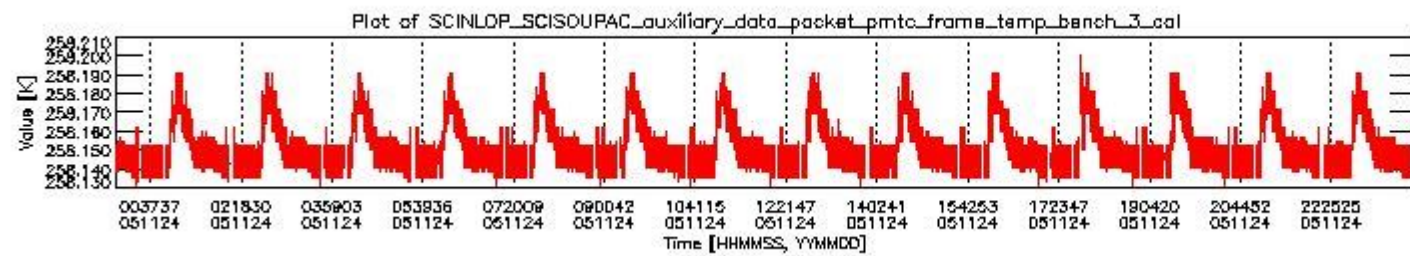

0.1.1 Report summary

The table below shows general characteristics of the data that are included into this report.

Item	Value
Report version	vdraft_20050403
Time of report generation	28NOV2005 04:05:23
Data source version	PFHS/5.34-N
Processing scope for products	24NOV2005 00:00:00 to 25NOV2005 00:00:00
Start time of first product within scope	23NOV2005 22:42:53
Stop time of last product within scope	25NOV2005 01:32:31
Total number of level 0 products	17
Number of level 0 products with errors	17

0.2 Product Quality Indicators

This section shows information about product quality, currently temperatures.

sciamachy_daily_report_level0_PFHS_5_34_N_20051124_0.PNG

sciamachy_daily_report_level0_PFHS_5_34_N_20051124_1.PNG

sciamachy_daily_report_level0_PFHS_5_34_N_20051124_2.PNG

sciamachy_daily_report_level0_PFHS_5_34_N_20051124_3.PNG

0.3 State monitoring

No instrument tracking information available.

0.4 ADF monitoring

This section shows the (variation in) ADFs used for each of the products. It consists of:

- A table showing which ADFs were used for processing (red values indicate that multiple ADFs of the same type were used)
- Various time line plots, one for each ADF, which show when which ADF was used.