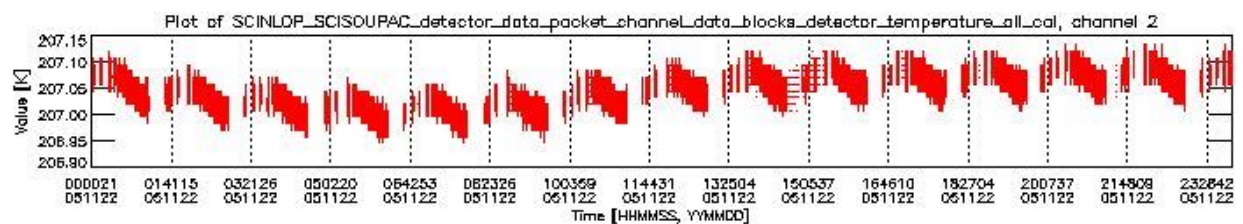

0.1.1 Report summary

The table below shows general characteristics of the data that are included into this report.

Item	Value
Report version	vdraft_20050403
Time of report generation	26NOV2005 04:50:16
Data source version	PFHS/5.34-N
Processing scope for products	22NOV2005 00:00:00 to 23NOV2005 00:00:00
Start time of first product within scope	21NOV2005 23:46:00
Stop time of last product within scope	23NOV2005 00:55:15
Total number of level 0 products	17
Number of level 0 products with errors	17

0.2 Product Quality Indicators

This section shows information about product quality, currently temperatures.

sciamachy_daily_report_level0_PFHS_5_34_N_20051122_0.PNG

sciamachy_daily_report_level0_PFHS_5_34_N_20051122_1.PNG

sciamachy_daily_report_level0_PFHS_5_34_N_20051122_2.PNG

sciamachy_daily_report_level0_PFHS_5_34_N_20051122_3.PNG

0.3 State monitoring

No instrument tracking information available.

0.4 ADF monitoring

This section shows the (variation in) ADFs used for each of the products. It consists of:

- A table showing which ADFs were used for processing (red values indicate that multiple ADFs of the same type were used)
- Various time line plots, one for each ADF, which show when which ADF was used.