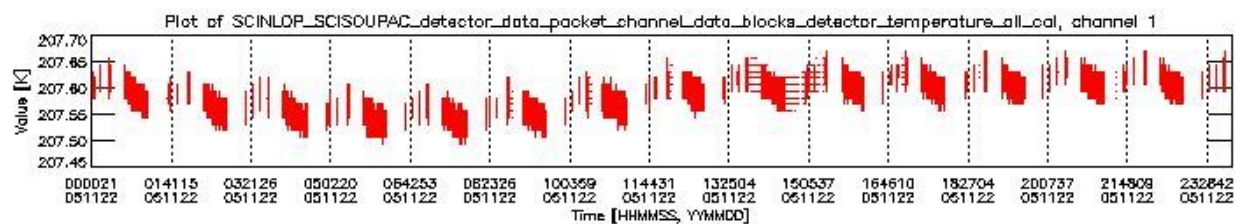

0.1.1 Report summary

The table below shows general characteristics of the data that are included into this report.

Item	Value
Report version	vdraft_20050403
Time of report generation	26NOV2005 04:50:16
Data source version	PFHS/5.34-N
Processing scope for products	22NOV2005 00:00:00 to 23NOV2005 00:00:00
Start time of first product within scope	21NOV2005 23:46:00
Stop time of last product within scope	23NOV2005 00:55:15
Total number of level 0 products	17
Number of level 0 products with errors	17

0.2 Product Quality Indicators

This section shows information about product quality, currently temperatures.

sciamachy_daily_report_level0_PFHS_5_34_N_20051122_0.PNG

sciamachy_daily_report_level0_PFHS_5_34_N_20051122_1.PNG

sciamachy_daily_report_level0_PFHS_5_34_N_20051122_2.PNG

sciamachy_daily_report_level0_PFHS_5_34_N_20051122_3.PNG

0.3 State monitoring

No instrument tracking information available.

0.4 ADF monitoring

This section shows the (variation in) ADFs used for each of the products. It consists of:

- A table showing which ADFs were used for processing (red values indicate that multiple ADFs of the same type were used)
- Various time line plots, one for each ADF, which show when which ADF was used.