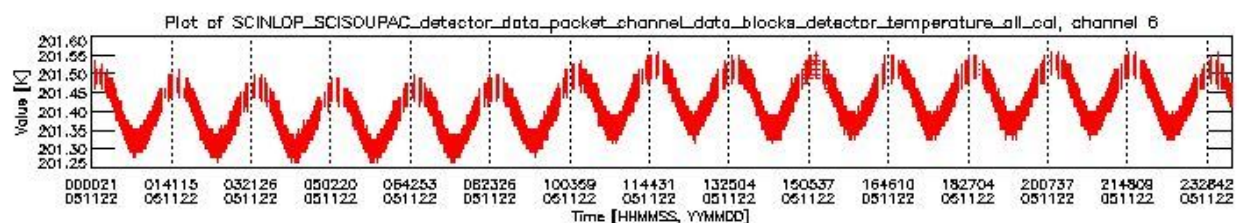

0.1.1 Report summary

The table below shows general characteristics of the data that are included into this report.

Item	Value
Report version	vdraft_20050403
Time of report generation	26NOV2005 04:50:16
Data source version	PFHS/5.34-N
Processing scope for products	22NOV2005 00:00:00 to 23NOV2005 00:00:00
Start time of first product within scope	21NOV2005 23:46:00
Stop time of last product within scope	23NOV2005 00:55:15
Total number of level 0 products	17
Number of level 0 products with errors	17

0.2 Product Quality Indicators

This section shows information about product quality, currently temperatures.

sciamachy_daily_report_level0_PFHS_5_34_N_20051122_0.PNG

sciamachy_daily_report_level0_PFHS_5_34_N_20051122_1.PNG

sciamachy_daily_report_level0_PFHS_5_34_N_20051122_2.PNG

sciamachy_daily_report_level0_PFHS_5_34_N_20051122_3.PNG

0.3 State monitoring

No instrument tracking information available.

0.4 ADF monitoring

This section shows the (variation in) ADFs used for each of the products. It consists of:

- A table showing which ADFs were used for processing (red values indicate that multiple ADFs of the same type were used)
- Various time line plots, one for each ADF, which show when which ADF was used.