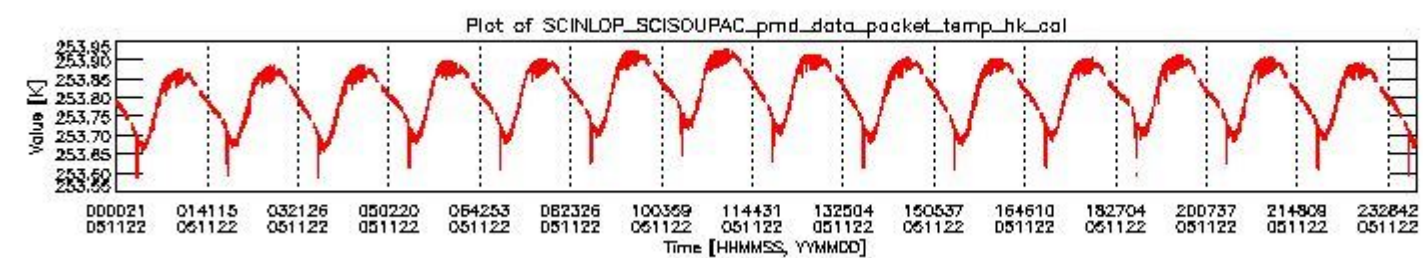

0.1.1 Report summary

The table below shows general characteristics of the data that are included into this report.

Item	Value
Report version	vdraft_20050403
Time of report generation	26NOV2005 04:50:16
Data source version	PFHS/5.34-N
Processing scope for products	22NOV2005 00:00:00 to 23NOV2005 00:00:00
Start time of first product within scope	21NOV2005 23:46:00
Stop time of last product within scope	23NOV2005 00:55:15
Total number of level 0 products	17
Number of level 0 products with errors	17

0.2 Product Quality Indicators

This section shows information about product quality, currently temperatures.

sciamachy_daily_report_level0_PFHS_5_34_N_20051122_0.PNG

sciamachy_daily_report_level0_PFHS_5_34_N_20051122_1.PNG

sciamachy_daily_report_level0_PFHS_5_34_N_20051122_2.PNG

sciamachy_daily_report_level0_PFHS_5_34_N_20051122_3.PNG

0.3 State monitoring

No instrument tracking information available.

0.4 ADF monitoring

This section shows the (variation in) ADFs used for each of the products. It consists of:

- A table showing which ADFs were used for processing (red values indicate that multiple ADFs of the same type were used)
- Various time line plots, one for each ADF, which show when which ADF was used.