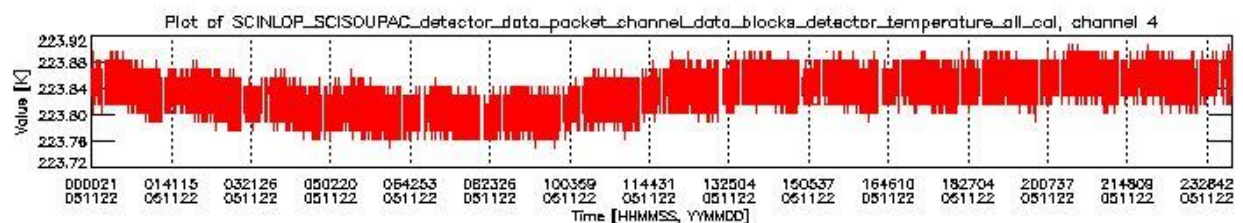

0.1.1 Report summary

The table below shows general characteristics of the data that are included into this report.

Item	Value
Report version	vdraft_20050403
Time of report generation	26NOV2005 04:50:16
Data source version	PFHS/5.34-N
Processing scope for products	22NOV2005 00:00:00 to 23NOV2005 00:00:00
Start time of first product within scope	21NOV2005 23:46:00
Stop time of last product within scope	23NOV2005 00:55:15
Total number of level 0 products	17
Number of level 0 products with errors	17

0.2 Product Quality Indicators

This section shows information about product quality, currently temperatures.

sciamachy_daily_report_level0_PFHS_5_34_N_20051122_0.PNG

sciamachy_daily_report_level0_PFHS_5_34_N_20051122_1.PNG

sciamachy_daily_report_level0_PFHS_5_34_N_20051122_2.PNG

sciamachy_daily_report_level0_PFHS_5_34_N_20051122_3.PNG

0.3 State monitoring

No instrument tracking information available.

0.4 ADF monitoring

This section shows the (variation in) ADFs used for each of the products. It consists of:

- A table showing which ADFs were used for processing (red values indicate that multiple ADFs of the same type were used)
- Various time line plots, one for each ADF, which show when which ADF was used.