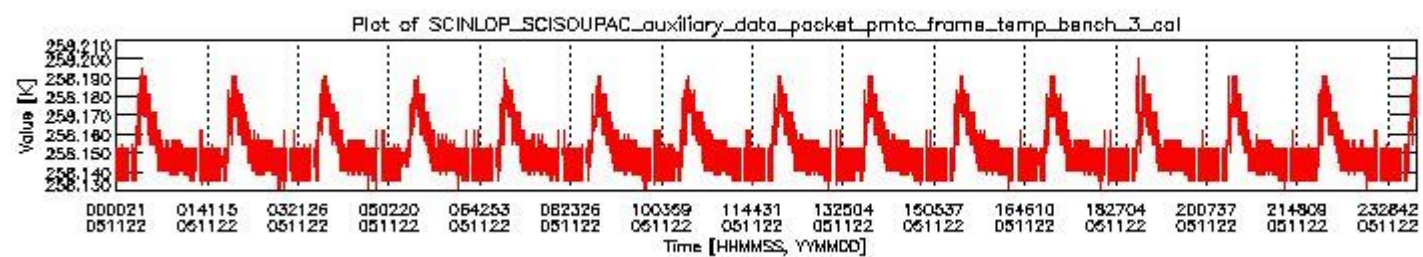

0.1.1 Report summary

The table below shows general characteristics of the data that are included into this report.

Item	Value
Report version	vdraft_20050403
Time of report generation	26NOV2005 04:50:16
Data source version	PFHS/5.34-N
Processing scope for products	22NOV2005 00:00:00 to 23NOV2005 00:00:00
Start time of first product within scope	21NOV2005 23:46:00
Stop time of last product within scope	23NOV2005 00:55:15
Total number of level 0 products	17
Number of level 0 products with errors	17

0.2 Product Quality Indicators

This section shows information about product quality, currently temperatures.

sciamachy_daily_report_level0_PFHS_5_34_N_20051122_0.PNG

sciamachy_daily_report_level0_PFHS_5_34_N_20051122_1.PNG

sciamachy_daily_report_level0_PFHS_5_34_N_20051122_2.PNG

sciamachy_daily_report_level0_PFHS_5_34_N_20051122_3.PNG

0.3 State monitoring

No instrument tracking information available.

0.4 ADF monitoring

This section shows the (variation in) ADFs used for each of the products. It consists of:

- A table showing which ADFs were used for processing (red values indicate that multiple ADFs of the same type were used)
- Various time line plots, one for each ADF, which show when which ADF was used.