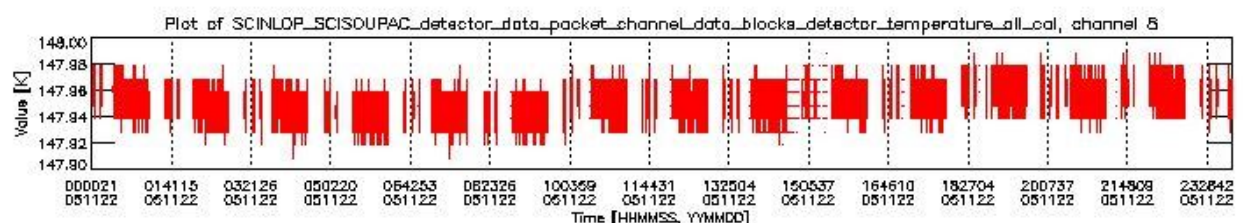

0.1.1 Report summary

The table below shows general characteristics of the data that are included into this report.

Item	Value
Report version	vdraft_20050403
Time of report generation	26NOV2005 04:50:16
Data source version	PFHS/5.34-N
Processing scope for products	22NOV2005 00:00:00 to 23NOV2005 00:00:00
Start time of first product within scope	21NOV2005 23:46:00
Stop time of last product within scope	23NOV2005 00:55:15
Total number of level 0 products	17
Number of level 0 products with errors	17

0.2 Product Quality Indicators

This section shows information about product quality, currently temperatures.

sciamachy_daily_report_level0_PFHS_5_34_N_20051122_0.PNG

sciamachy_daily_report_level0_PFHS_5_34_N_20051122_1.PNG

sciamachy_daily_report_level0_PFHS_5_34_N_20051122_2.PNG

sciamachy_daily_report_level0_PFHS_5_34_N_20051122_3.PNG

0.3 State monitoring

No instrument tracking information available.

0.4 ADF monitoring

This section shows the (variation in) ADFs used for each of the products. It consists of:

- A table showing which ADFs were used for processing (red values indicate that multiple ADFs of the same type were used)
- Various time line plots, one for each ADF, which show when which ADF was used.