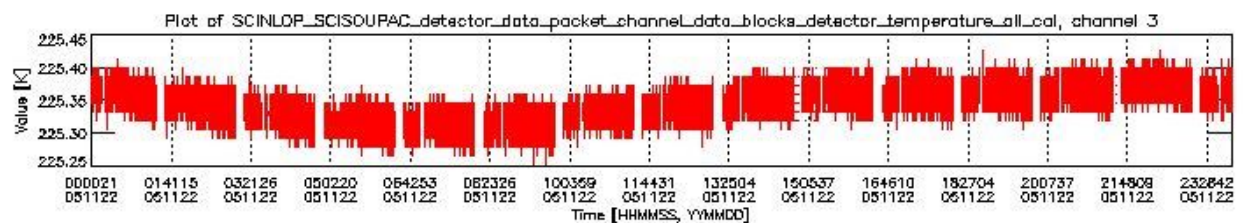

0.1.1 Report summary

The table below shows general characteristics of the data that are included into this report.

Item	Value
Report version	vdraft_20050403
Time of report generation	26NOV2005 04:50:16
Data source version	PFHS/5.34-N
Processing scope for products	22NOV2005 00:00:00 to 23NOV2005 00:00:00
Start time of first product within scope	21NOV2005 23:46:00
Stop time of last product within scope	23NOV2005 00:55:15
Total number of level 0 products	17
Number of level 0 products with errors	17

0.2 Product Quality Indicators

This section shows information about product quality, currently temperatures.

sciamachy_daily_report_level0_PFHS_5_34_N_20051122_0.PNG

sciamachy_daily_report_level0_PFHS_5_34_N_20051122_1.PNG

sciamachy_daily_report_level0_PFHS_5_34_N_20051122_2.PNG

sciamachy_daily_report_level0_PFHS_5_34_N_20051122_3.PNG

0.3 State monitoring

No instrument tracking information available.

0.4 ADF monitoring

This section shows the (variation in) ADFs used for each of the products. It consists of:

- A table showing which ADFs were used for processing (red values indicate that multiple ADFs of the same type were used)
- Various time line plots, one for each ADF, which show when which ADF was used.