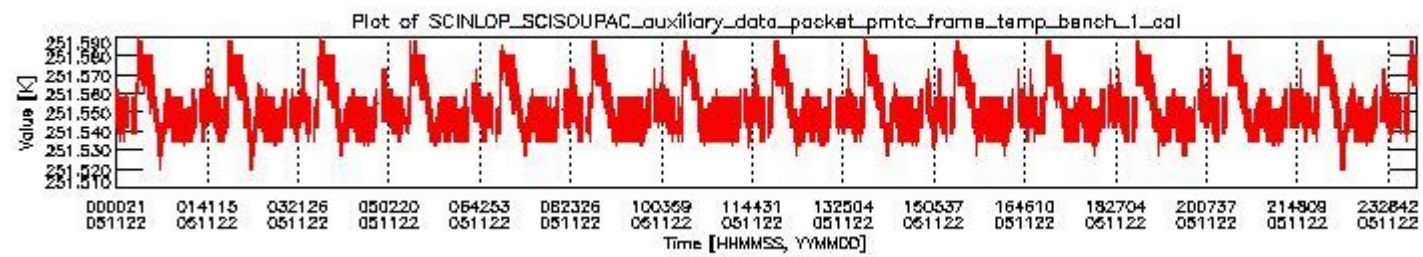

0. SCIAMACHY Daily Report for level 0 products

[0.1 General Info](#)

[0.2 Product Quality Indicators](#)

[0.3 State monitoring](#)

[0.4 ADF monitoring](#)

0.1 General Info

This report contains a daily analysis on parameters extracted from SCIAMACHY level 0 data (The SCI_NL__0P product).

0.1.1 Report summary

The table below shows general characteristics of the data that are included into this report.

Item	Value
Report version	vdraft_20050403
Time of report generation	26NOV2005 04:50:16
Data source version	PFHS/5.34-N
Processing scope for products	22NOV2005 00:00:00 to 23NOV2005 00:00:00
Start time of first product within scope	21NOV2005 23:46:00
Stop time of last product within scope	23NOV2005 00:55:15
Total number of level 0 products	17
Number of level 0 products with errors	17

0.2 Product Quality Indicators

This section shows information about product quality, currently temperatures.

sciamachy_daily_report_level0_PFHS_5_34_N_20051122_0.PNG

sciamachy_daily_report_level0_PFHS_5_34_N_20051122_1.PNG

- A table showing which ADFs were used for processing (red values indicate that multiple ADFs of the same type were used)
- Various time line plots, one for each ADF, which show when which ADF was used.