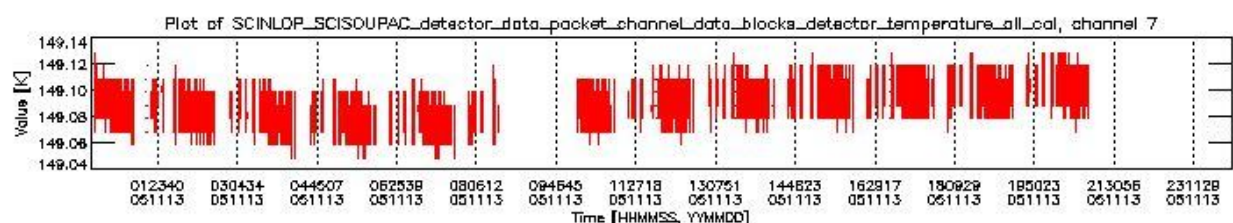

0.3 State monitoring

No instrument tracking information available.

0.4 ADF monitoring

This section shows the (variation in) ADFs used for each of the products. It consists of:

- A table showing which ADFs were used for processing (red values indicate that multiple ADFs of the same type were used)
- Various time line plots, one for each ADF, which show when which ADF was used.

If multiple ADFs of a single type were used, these are marked **red** in the table.

Number	ADF
	CNO (LEVEL_0_CONFIGURATION_FILE)
0	AUX_CNO_AXVPDS20020123_121901_20020101_000000_20200101_000000
	FPO (ORBIT_STATE_VECTOR_FILE)
1	AUX_FPO_AXVPDS20051112_233319_20051112_184122_20051122_200734
2	AUX_FPO_AXVPDS20051112_233357_20051112_184122_20051122_200734