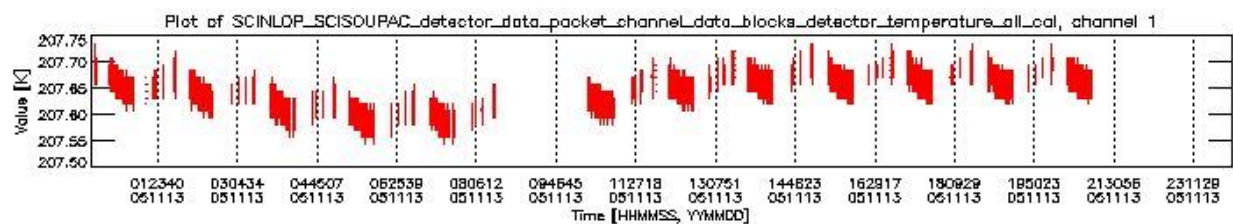

0.3 State monitoring

No instrument tracking information available.

0.4 ADF monitoring

This section shows the (variation in) ADFs used for each of the products. It consists of:

- A table showing which ADFs were used for processing (red values indicate that multiple ADFs of the same type were used)
- Various time line plots, one for each ADF, which show when which ADF was used.

If multiple ADFs of a single type were used, these are marked **red** in the table.

Number	ADF
	CNO (LEVEL_0_CONFIGURATION_FILE)
0	AUX_CNO_AXVPDS20020123_121901_20020101_000000_20200101_000000
	FPO (ORBIT_STATE_VECTOR_FILE)
1	AUX_FPO_AXVPDS20051112_233319_20051112_184122_20051122_200734
2	AUX_FPO_AXVPDS20051112_233357_20051112_184122_20051122_200734