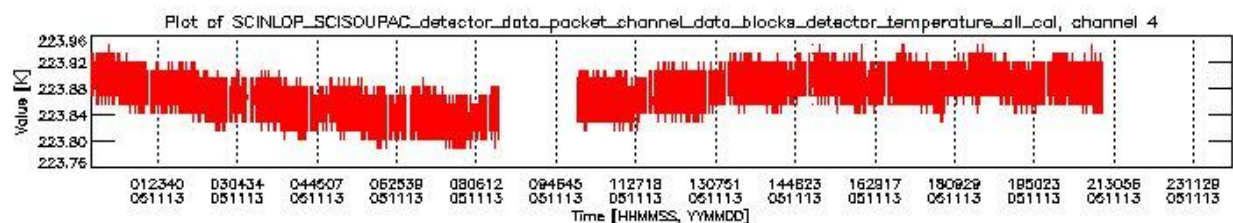

0.3 State monitoring

No instrument tracking information available.

0.4 ADF monitoring

This section shows the (variation in) ADFs used for each of the products. It consists of:

- A table showing which ADFs were used for processing (red values indicate that multiple ADFs of the same type were used)
- Various time line plots, one for each ADF, which show when which ADF was used.

If multiple ADFs of a single type were used, these are marked **red** in the table.

Number	ADF
	CNO (LEVEL_0_CONFIGURATION_FILE)
0	AUX_CNO_AXVPDS20020123_121901_20020101_000000_20200101_000000
	FPO (ORBIT_STATE_VECTOR_FILE)
1	AUX_FPO_AXVPDS20051112_233319_20051112_184122_20051122_200734
2	AUX_FPO_AXVPDS20051112_233357_20051112_184122_20051122_200734