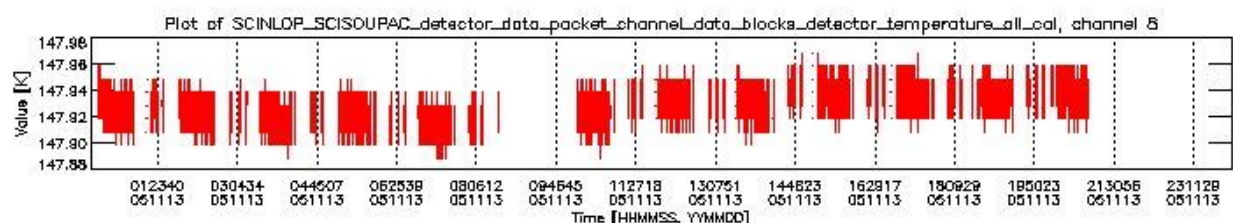

0.3 State monitoring

No instrument tracking information available.

0.4 ADF monitoring

This section shows the (variation in) ADFs used for each of the products. It consists of:

- A table showing which ADFs were used for processing (red values indicate that multiple ADFs of the same type were used)
- Various time line plots, one for each ADF, which show when which ADF was used.

If multiple ADFs of a single type were used, these are marked **red** in the table.

Number	ADF
	CNO (LEVEL_0_CONFIGURATION_FILE)
0	AUX_CNO_AXVPDS20020123_121901_20020101_000000_20200101_000000
	FPO (ORBIT_STATE_VECTOR_FILE)
1	AUX_FPO_AXVPDS20051112_233319_20051112_184122_20051122_200734
2	AUX_FPO_AXVPDS20051112_233357_20051112_184122_20051122_200734