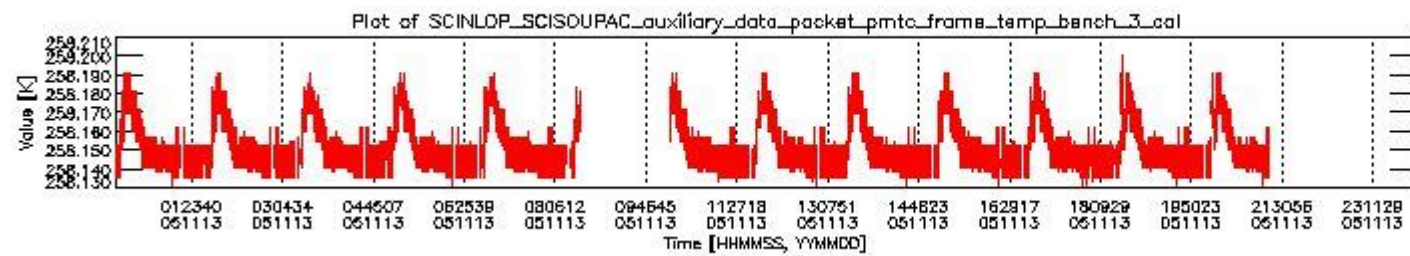

0.2 Product Quality Indicators

This section shows information about product quality, currently temperatures.

sciamachy_daily_report_level0_PFHS_5_34_N_20051113_0.PNG

sciamachy_daily_report_level0_PFHS_5_34_N_20051113_1.PNG

- A table showing which ADFs were used for processing (red values indicate that multiple ADFs of the same type were used)
- Various time line plots, one for each ADF, which show when which ADF was used.