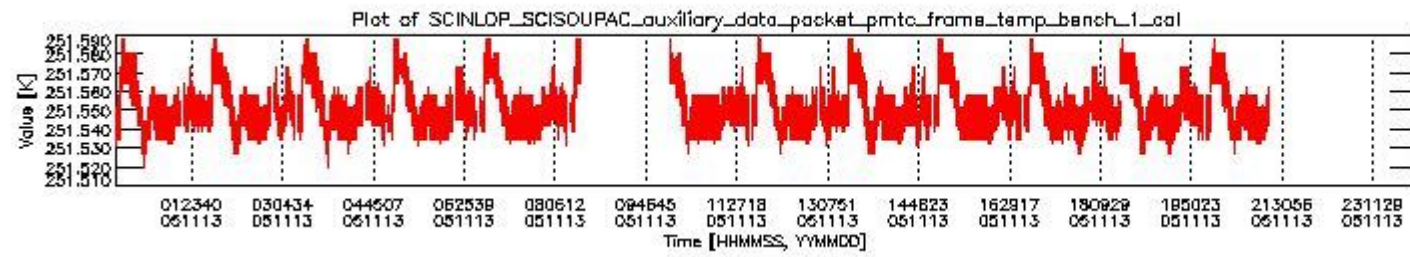

sciamachy_daily_report_level0_PFHS_5_34_N_20051113_0.PNG