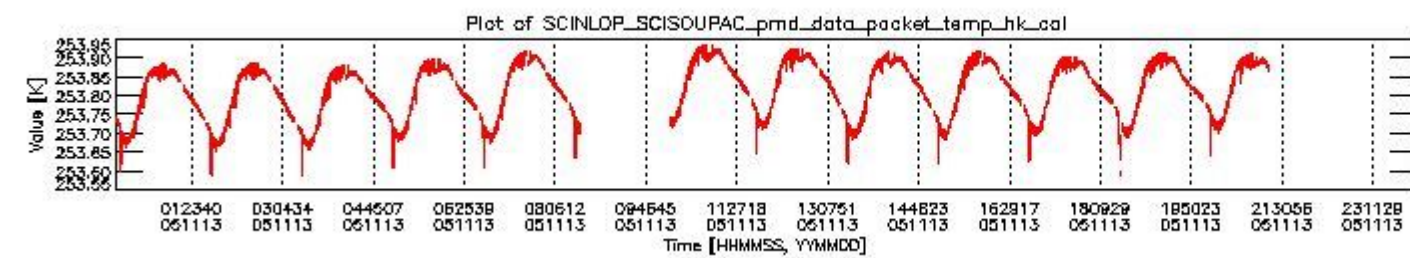

sciamachy_daily_report_level0_PFHS_5_34_N_20051113_3.PNG