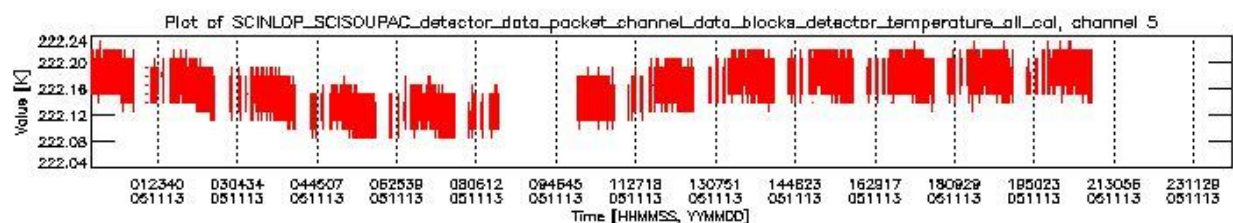

0.3 State monitoring

No instrument tracking information available.

0.4 ADF monitoring

This section shows the (variation in) ADFs used for each of the products. It consists of:

- A table showing which ADFs were used for processing (red values indicate that multiple ADFs of the same type were used)
- Various time line plots, one for each ADF, which show when which ADF was used.

If multiple ADFs of a single type were used, these are marked **red** in the table.

Number	ADF
	CNO (LEVEL_0_CONFIGURATION_FILE)
0	AUX_CNO_AXVPDS20020123_121901_20020101_000000_20200101_000000
	FPO (ORBIT_STATE_VECTOR_FILE)
1	AUX_FPO_AXVPDS20051112_233319_20051112_184122_20051122_200734
2	AUX_FPO_AXVPDS20051112_233357_20051112_184122_20051122_200734