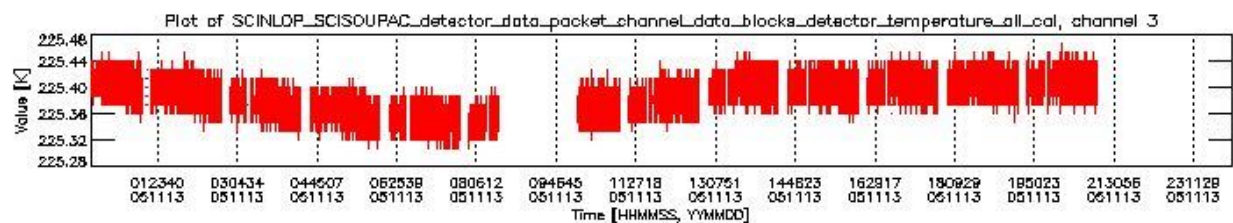

0.3 State monitoring

No instrument tracking information available.

0.4 ADF monitoring

This section shows the (variation in) ADFs used for each of the products. It consists of:

- A table showing which ADFs were used for processing (red values indicate that multiple ADFs of the same type were used)
- Various time line plots, one for each ADF, which show when which ADF was used.

If multiple ADFs of a single type were used, these are marked **red** in the table.

Number	ADF
	CNO (LEVEL_0_CONFIGURATION_FILE)
0	AUX_CNO_AXVPDS20020123_121901_20020101_000000_20200101_000000
	FPO (ORBIT_STATE_VECTOR_FILE)
1	AUX_FPO_AXVPDS20051112_233319_20051112_184122_20051122_200734
2	AUX_FPO_AXVPDS20051112_233357_20051112_184122_20051122_200734