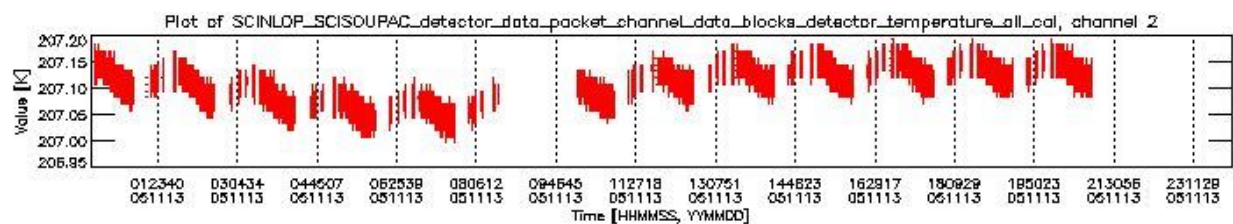

0.3 State monitoring

No instrument tracking information available.

0.4 ADF monitoring

This section shows the (variation in) ADFs used for each of the products. It consists of:

- A table showing which ADFs were used for processing (red values indicate that multiple ADFs of the same type were used)
- Various time line plots, one for each ADF, which show when which ADF was used.

If multiple ADFs of a single type were used, these are marked **red** in the table.

Number	ADF
	CNO (LEVEL_0_CONFIGURATION_FILE)
0	AUX_CNO_AXVPDS20020123_121901_20020101_000000_20200101_000000
	FPO (ORBIT_STATE_VECTOR_FILE)
1	AUX_FPO_AXVPDS20051112_233319_20051112_184122_20051122_200734
2	AUX_FPO_AXVPDS20051112_233357_20051112_184122_20051122_200734