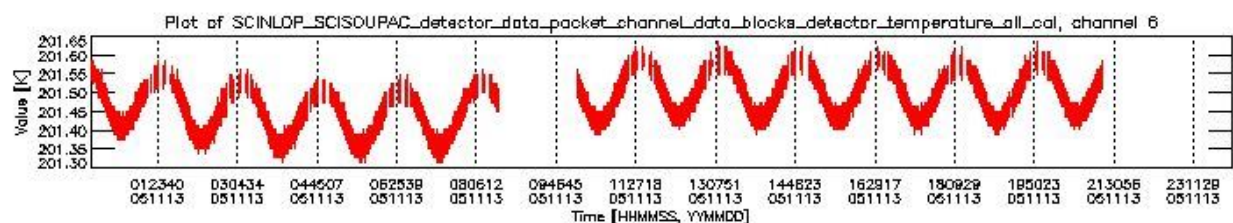

0.3 State monitoring

No instrument tracking information available.

0.4 ADF monitoring

This section shows the (variation in) ADFs used for each of the products. It consists of:

- A table showing which ADFs were used for processing (red values indicate that multiple ADFs of the same type were used)
- Various time line plots, one for each ADF, which show when which ADF was used.

If multiple ADFs of a single type were used, these are marked **red** in the table.

Number	ADF
	CNO (LEVEL_0_CONFIGURATION_FILE)
0	AUX_CNO_AXVPDS20020123_121901_20020101_000000_20200101_000000
	FPO (ORBIT_STATE_VECTOR_FILE)
1	AUX_FPO_AXVPDS20051112_233319_20051112_184122_20051122_200734
2	AUX_FPO_AXVPDS20051112_233357_20051112_184122_20051122_200734