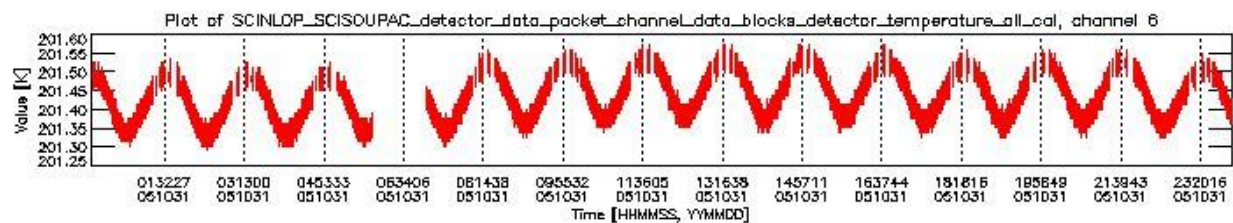

0.3 State monitoring

No instrument tracking information available.

0.4 ADF monitoring

This section shows the (variation in) ADFs used for each of the products. It consists of:

- A table showing which ADFs were used for processing (red values indicate that multiple ADFs of the same type were used)
- Various time line plots, one for each ADF, which show when which ADF was used.

If multiple ADFs of a single type were used, these are marked **red** in the table.

Number	ADF
	CNO (LEVEL_0_CONFIGURATION_FILE)
0	AUX_CNO_AXVPDS20020123_121901_20020101_000000_20200101_000000
	FPO (ORBIT_STATE_VECTOR_FILE)
1	AUX_FPO_AXVPDS20051030_234759_20051030_185001_20051109_201614
2	AUX_FPO_AXVPDS20051030_234837_20051030_185001_20051109_201614
3	AUX_FPO_AXVPDS20051031_231748_20051031_195900_20051110_212512