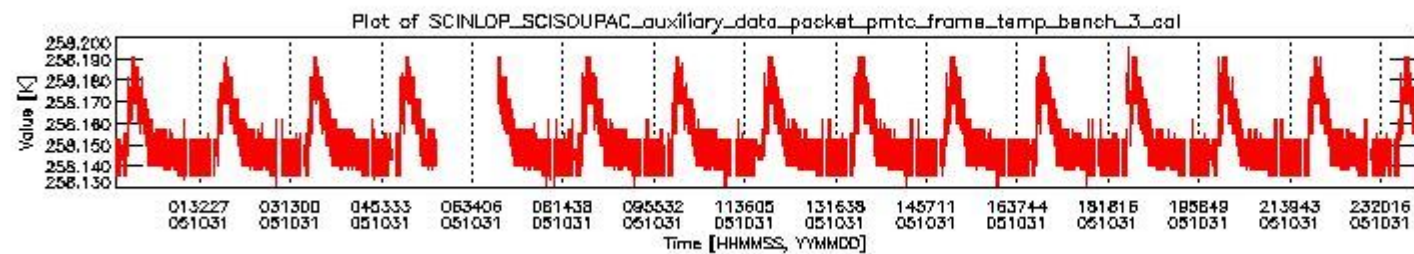

#### 0.1.1 Report summary

The table below shows general characteristics of the data that are included into this report.

Item	Value
Report version	vdraft_20050403
Time of report generation	03NOV2005 02:24:33
Data source version	PFHS/5.34-N
Processing scope for products	31OCT2005 00:00:00 to 01NOV2005 00:00:00
Start time of first product within scope	30OCT2005 23:41:34
Stop time of last product within scope	01NOV2005 00:44:53
Total number of level 0 products	15
Number of level 0 products with errors	15

### 0.2 Product Quality Indicators

This section shows information about product quality, currently temperatures.

sciamachy\_daily\_report\_level0\_PFHS\_5\_34\_N\_20051031\_0.PNG

sciamachy\_daily\_report\_level0\_PFHS\_5\_34\_N\_20051031\_1.PNG