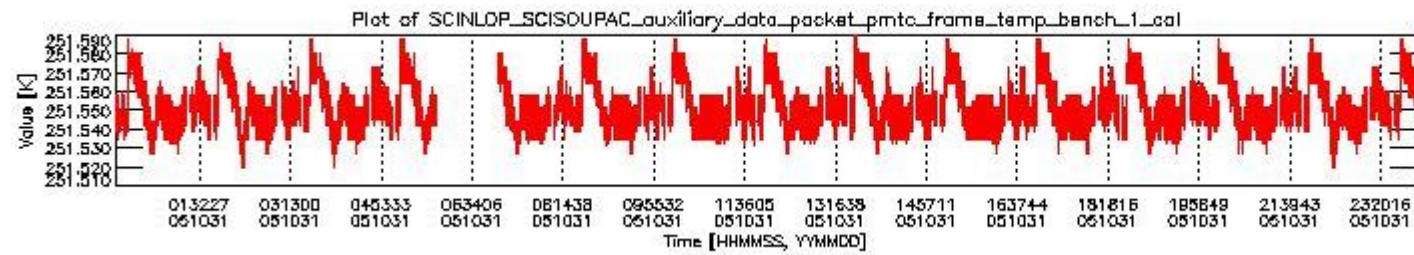

sciamachy_daily_report_level0_PFHS_5_34_N_20051031_0.PNG