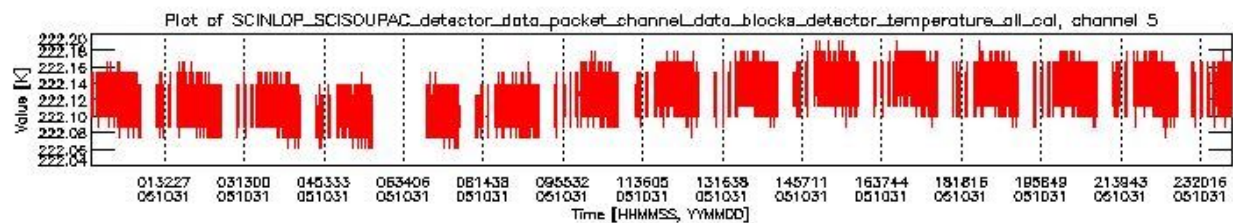

0.3 State monitoring

No instrument tracking information available.

0.4 ADF monitoring

This section shows the (variation in) ADFs used for each of the products. It consists of:

- A table showing which ADFs were used for processing (red values indicate that multiple ADFs of the same type were used)
- Various time line plots, one for each ADF, which show when which ADF was used.

If multiple ADFs of a single type were used, these are marked **red** in the table.

Number	ADF
	CNO (LEVEL_0_CONFIGURATION_FILE)
0	AUX_CNO_AXVPDS20020123_121901_20020101_000000_20200101_000000
	FPO (ORBIT_STATE_VECTOR_FILE)
1	AUX_FPO_AXVPDS20051030_234759_20051030_185001_20051109_201614
2	AUX_FPO_AXVPDS20051030_234837_20051030_185001_20051109_201614
3	AUX_FPO_AXVPDS20051031_231748_20051031_195900_20051110_212512