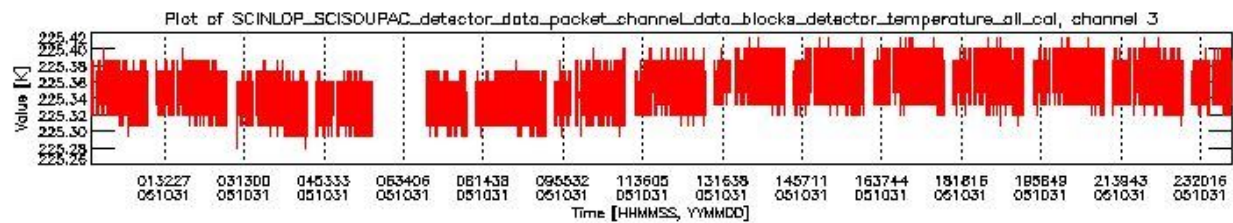

0.3 State monitoring

No instrument tracking information available.

0.4 ADF monitoring

This section shows the (variation in) ADFs used for each of the products. It consists of:

- A table showing which ADFs were used for processing (red values indicate that multiple ADFs of the same type were used)
- Various time line plots, one for each ADF, which show when which ADF was used.

If multiple ADFs of a single type were used, these are marked **red** in the table.

Number	ADF
	CNO (LEVEL_0_CONFIGURATION_FILE)
0	AUX_CNO_AXVPDS20020123_121901_20020101_000000_20200101_000000
	FPO (ORBIT_STATE_VECTOR_FILE)
1	AUX_FPO_AXVPDS20051030_234759_20051030_185001_20051109_201614
2	AUX_FPO_AXVPDS20051030_234837_20051030_185001_20051109_201614
3	AUX_FPO_AXVPDS20051031_231748_20051031_195900_20051110_212512