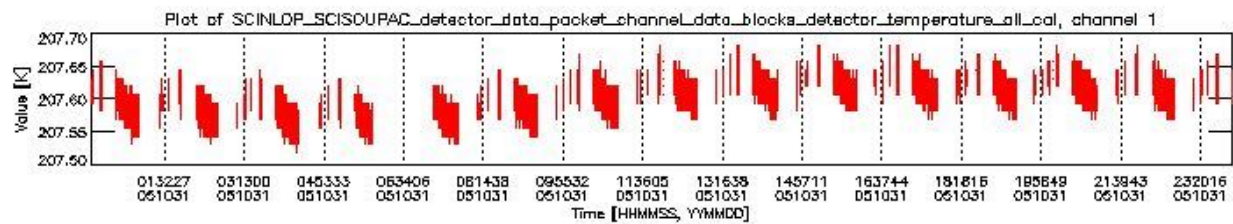

0.3 State monitoring

No instrument tracking information available.

0.4 ADF monitoring

This section shows the (variation in) ADFs used for each of the products. It consists of:

- A table showing which ADFs were used for processing (red values indicate that multiple ADFs of the same type were used)
- Various time line plots, one for each ADF, which show when which ADF was used.

If multiple ADFs of a single type were used, these are marked **red** in the table.

Number	ADF
	CNO (LEVEL_0_CONFIGURATION_FILE)
0	AUX_CNO_AXVPDS20020123_121901_20020101_000000_20200101_000000
	FPO (ORBIT_STATE_VECTOR_FILE)
1	AUX_FPO_AXVPDS20051030_234759_20051030_185001_20051109_201614
2	AUX_FPO_AXVPDS20051030_234837_20051030_185001_20051109_201614
3	AUX_FPO_AXVPDS20051031_231748_20051031_195900_20051110_212512