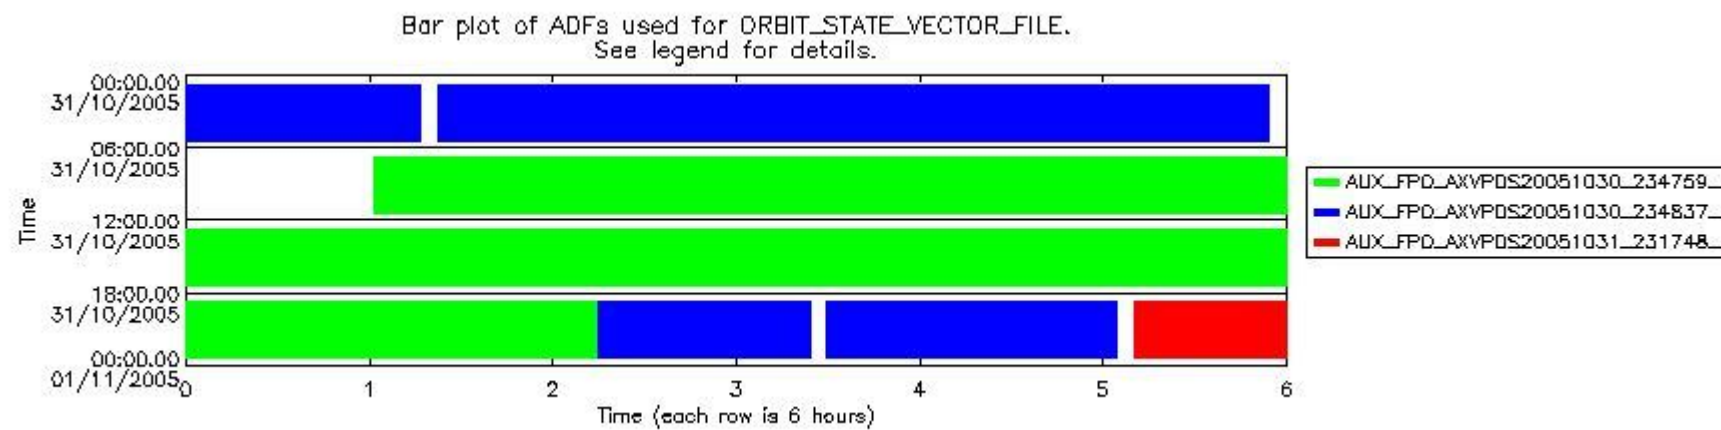

sciamachy_daily_report_level0_PFHS_5_34_N_20051031_6.PNG