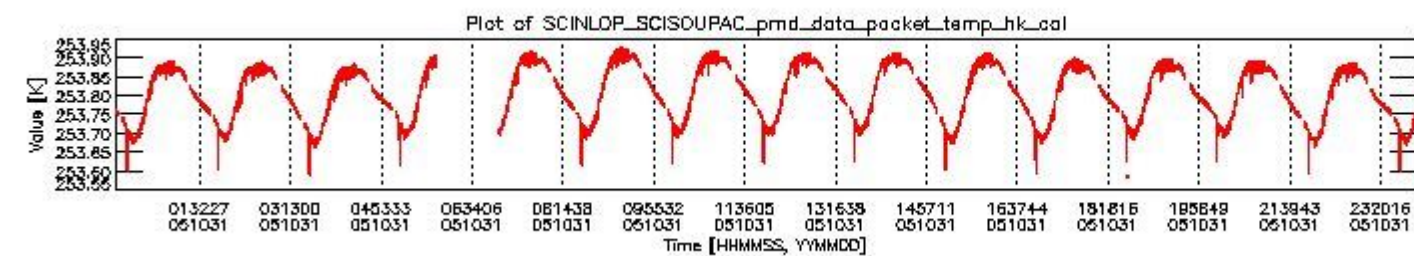

sciamachy_daily_report_level0_PFHS_5_34_N_20051031_3.PNG