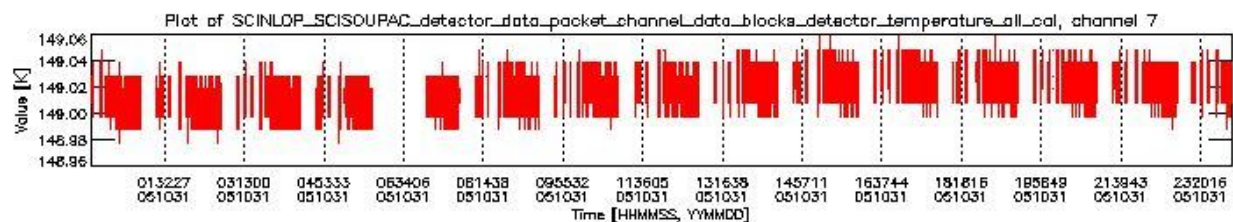

0.3 State monitoring

No instrument tracking information available.

0.4 ADF monitoring

This section shows the (variation in) ADFs used for each of the products. It consists of:

- A table showing which ADFs were used for processing (red values indicate that multiple ADFs of the same type were used)
- Various time line plots, one for each ADF, which show when which ADF was used.

If multiple ADFs of a single type were used, these are marked **red** in the table.

Number	ADF
	CNO (LEVEL_0_CONFIGURATION_FILE)
0	AUX_CNO_AXVPDS20020123_121901_20020101_000000_20200101_000000
	FPO (ORBIT_STATE_VECTOR_FILE)
1	AUX_FPO_AXVPDS20051030_234759_20051030_185001_20051109_201614
2	AUX_FPO_AXVPDS20051030_234837_20051030_185001_20051109_201614
3	AUX_FPO_AXVPDS20051031_231748_20051031_195900_20051110_212512