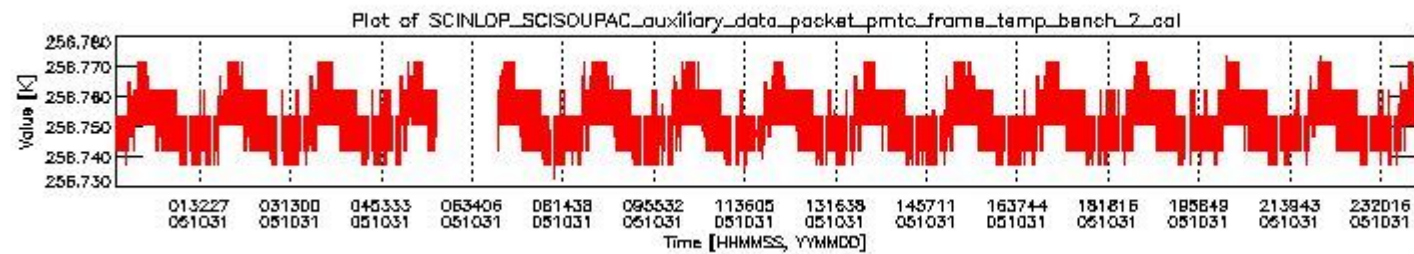

sciamachy_daily_report_level0_PFHS_5_34_N_20051031_1.PNG