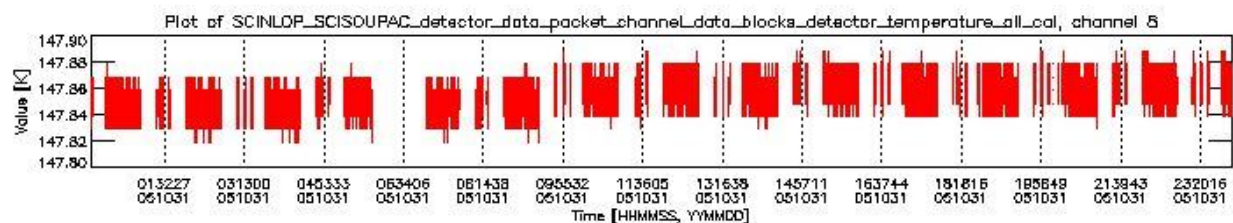

0.3 State monitoring

No instrument tracking information available.

0.4 ADF monitoring

This section shows the (variation in) ADFs used for each of the products. It consists of:

- A table showing which ADFs were used for processing (red values indicate that multiple ADFs of the same type were used)
- Various time line plots, one for each ADF, which show when which ADF was used.

If multiple ADFs of a single type were used, these are marked **red** in the table.

Number	ADF
	CNO (LEVEL_0_CONFIGURATION_FILE)
0	AUX_CNO_AXVPDS20020123_121901_20020101_000000_20200101_000000
	FPO (ORBIT_STATE_VECTOR_FILE)
1	AUX_FPO_AXVPDS20051030_234759_20051030_185001_20051109_201614
2	AUX_FPO_AXVPDS20051030_234837_20051030_185001_20051109_201614
3	AUX_FPO_AXVPDS20051031_231748_20051031_195900_20051110_212512