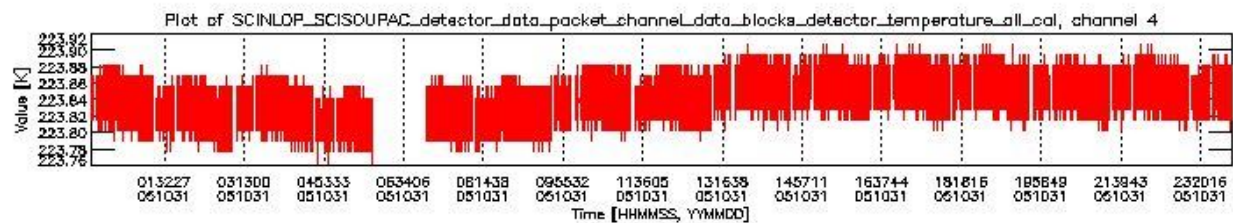

0.3 State monitoring

No instrument tracking information available.

0.4 ADF monitoring

This section shows the (variation in) ADFs used for each of the products. It consists of:

- A table showing which ADFs were used for processing (red values indicate that multiple ADFs of the same type were used)
- Various time line plots, one for each ADF, which show when which ADF was used.

If multiple ADFs of a single type were used, these are marked **red** in the table.

Number	ADF
	CNO (LEVEL_0_CONFIGURATION_FILE)
0	AUX_CNO_AXVPDS20020123_121901_20020101_000000_20200101_000000
	FPO (ORBIT_STATE_VECTOR_FILE)
1	AUX_FPO_AXVPDS20051030_234759_20051030_185001_20051109_201614
2	AUX_FPO_AXVPDS20051030_234837_20051030_185001_20051109_201614
3	AUX_FPO_AXVPDS20051031_231748_20051031_195900_20051110_212512