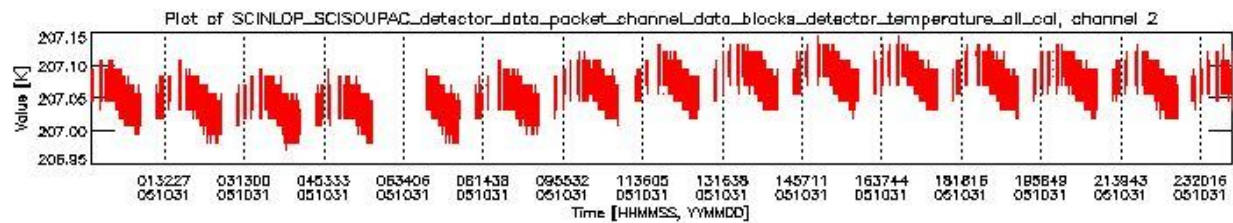

0.3 State monitoring

No instrument tracking information available.

0.4 ADF monitoring

This section shows the (variation in) ADFs used for each of the products. It consists of:

- A table showing which ADFs were used for processing (red values indicate that multiple ADFs of the same type were used)
- Various time line plots, one for each ADF, which show when which ADF was used.

If multiple ADFs of a single type were used, these are marked **red** in the table.

Number	ADF
	CNO (LEVEL_0_CONFIGURATION_FILE)
0	AUX_CNO_AXVPDS20020123_121901_20020101_000000_20200101_000000
	FPO (ORBIT_STATE_VECTOR_FILE)
1	AUX_FPO_AXVPDS20051030_234759_20051030_185001_20051109_201614
2	AUX_FPO_AXVPDS20051030_234837_20051030_185001_20051109_201614
3	AUX_FPO_AXVPDS20051031_231748_20051031_195900_20051110_212512