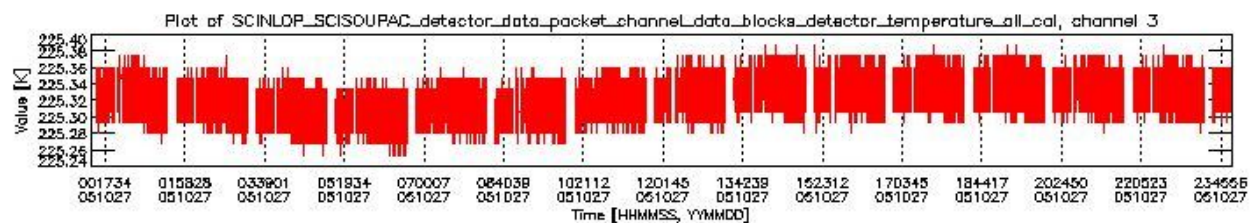

0.1.1 Report summary

The table below shows general characteristics of the data that are included into this report.

Item	Value
Report version	vdraft_20050403
Time of report generation	31OCT2005 04:31:16
Data source version	PFHS/5.34-N
Processing scope for products	27OCT2005 00:00:00 to 28OCT2005 00:00:00
Start time of first product within scope	26OCT2005 22:26:25
Stop time of last product within scope	28OCT2005 01:10:08
Total number of level 0 products	17
Number of level 0 products with errors	17

0.2 Product Quality Indicators

This section shows information about product quality, currently temperatures.

sciamachy_daily_report_level0_PFHS_5_34_N_20051027_0.PNG

sciamachy_daily_report_level0_PFHS_5_34_N_20051027_1.PNG

sciamachy_daily_report_level0_PFHS_5_34_N_20051027_2.PNG

sciamachy_daily_report_level0_PFHS_5_34_N_20051027_3.PNG

0.3 State monitoring

No instrument tracking information available.

0.4 ADF monitoring

This section shows the (variation in) ADFs used for each of the products. It consists of:

- A table showing which ADFs were used for processing (red values indicate that multiple ADFs of the same type were used)
- Various time line plots, one for each ADF, which show when which ADF was used.