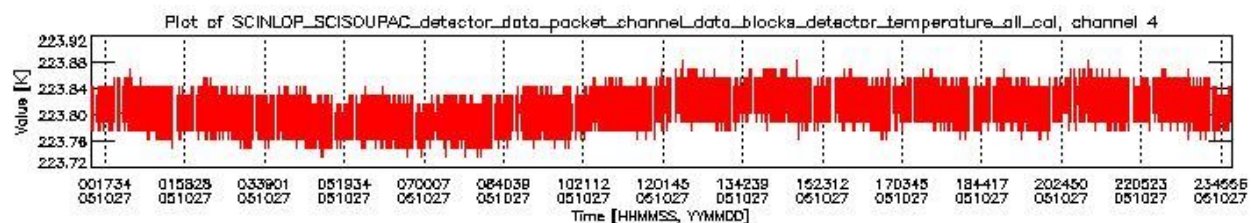

0.1.1 Report summary

The table below shows general characteristics of the data that are included into this report.

Item	Value
Report version	vdraft_20050403
Time of report generation	31OCT2005 04:31:16
Data source version	PFHS/5.34-N
Processing scope for products	27OCT2005 00:00:00 to 28OCT2005 00:00:00
Start time of first product within scope	26OCT2005 22:26:25
Stop time of last product within scope	28OCT2005 01:10:08
Total number of level 0 products	17
Number of level 0 products with errors	17

0.2 Product Quality Indicators

This section shows information about product quality, currently temperatures.

sciamachy_daily_report_level0_PFHS_5_34_N_20051027_0.PNG

sciamachy_daily_report_level0_PFHS_5_34_N_20051027_1.PNG

sciamachy_daily_report_level0_PFHS_5_34_N_20051027_2.PNG

sciamachy_daily_report_level0_PFHS_5_34_N_20051027_3.PNG

0.3 State monitoring

No instrument tracking information available.

0.4 ADF monitoring

This section shows the (variation in) ADFs used for each of the products. It consists of:

- A table showing which ADFs were used for processing (red values indicate that multiple ADFs of the same type were used)
- Various time line plots, one for each ADF, which show when which ADF was used.