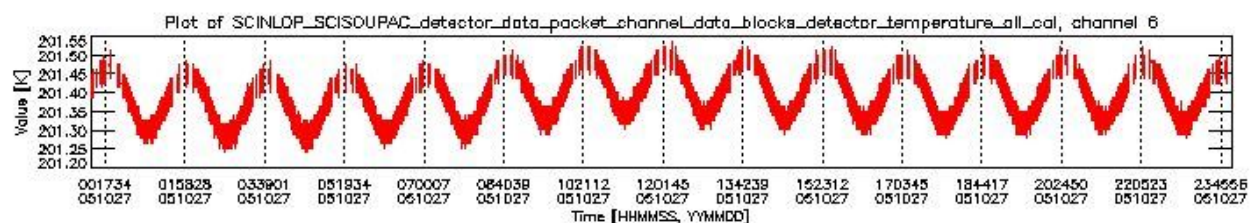

0.1.1 Report summary

The table below shows general characteristics of the data that are included into this report.

Item	Value
Report version	vdraft_20050403
Time of report generation	31OCT2005 04:31:16
Data source version	PFHS/5.34-N
Processing scope for products	27OCT2005 00:00:00 to 28OCT2005 00:00:00
Start time of first product within scope	26OCT2005 22:26:25
Stop time of last product within scope	28OCT2005 01:10:08
Total number of level 0 products	17
Number of level 0 products with errors	17

0.2 Product Quality Indicators

This section shows information about product quality, currently temperatures.

sciamachy_daily_report_level0_PFHS_5_34_N_20051027_0.PNG

sciamachy_daily_report_level0_PFHS_5_34_N_20051027_1.PNG

sciamachy_daily_report_level0_PFHS_5_34_N_20051027_2.PNG

sciamachy_daily_report_level0_PFHS_5_34_N_20051027_3.PNG

0.3 State monitoring

No instrument tracking information available.

0.4 ADF monitoring

This section shows the (variation in) ADFs used for each of the products. It consists of:

- A table showing which ADFs were used for processing (red values indicate that multiple ADFs of the same type were used)
- Various time line plots, one for each ADF, which show when which ADF was used.