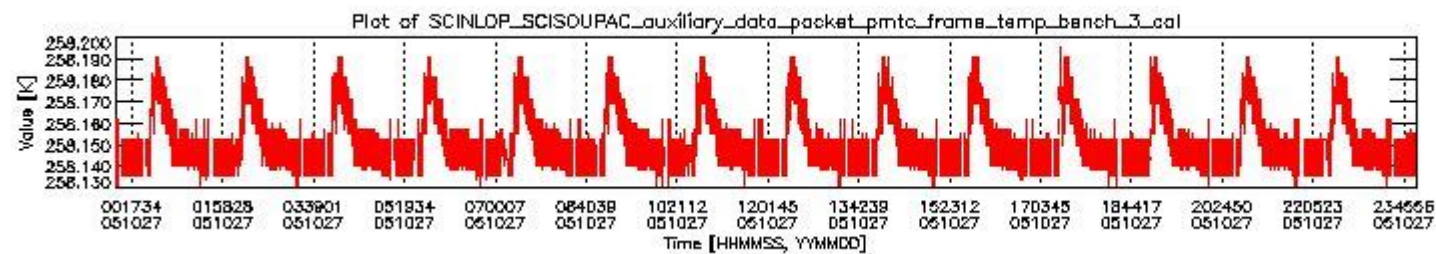

0.1.1 Report summary

The table below shows general characteristics of the data that are included into this report.

Item	Value
Report version	vdraft_20050403
Time of report generation	31OCT2005 04:31:16
Data source version	PFHS/5.34-N
Processing scope for products	27OCT2005 00:00:00 to 28OCT2005 00:00:00
Start time of first product within scope	26OCT2005 22:26:25
Stop time of last product within scope	28OCT2005 01:10:08
Total number of level 0 products	17
Number of level 0 products with errors	17

0.2 Product Quality Indicators

This section shows information about product quality, currently temperatures.

sciamachy_daily_report_level0_PFHS_5_34_N_20051027_0.PNG

sciamachy_daily_report_level0_PFHS_5_34_N_20051027_1.PNG

sciamachy_daily_report_level0_PFHS_5_34_N_20051027_2.PNG

sciamachy_daily_report_level0_PFHS_5_34_N_20051027_3.PNG

0.3 State monitoring

No instrument tracking information available.

0.4 ADF monitoring

This section shows the (variation in) ADFs used for each of the products. It consists of:

- A table showing which ADFs were used for processing (red values indicate that multiple ADFs of the same type were used)
- Various time line plots, one for each ADF, which show when which ADF was used.