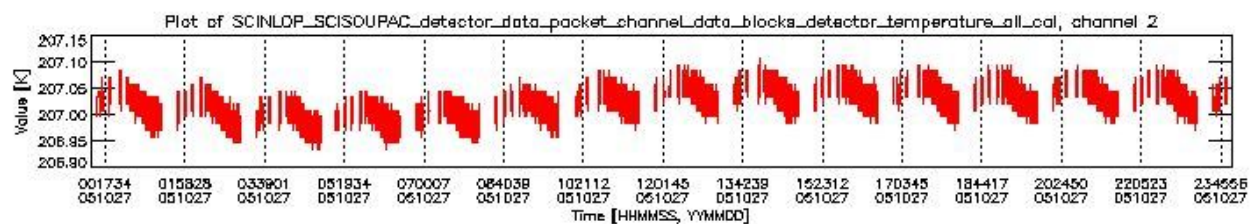

0.1.1 Report summary

The table below shows general characteristics of the data that are included into this report.

Item	Value
Report version	vdraft_20050403
Time of report generation	31OCT2005 04:31:16
Data source version	PFHS/5.34-N
Processing scope for products	27OCT2005 00:00:00 to 28OCT2005 00:00:00
Start time of first product within scope	26OCT2005 22:26:25
Stop time of last product within scope	28OCT2005 01:10:08
Total number of level 0 products	17
Number of level 0 products with errors	17

0.2 Product Quality Indicators

This section shows information about product quality, currently temperatures.

sciamachy_daily_report_level0_PFHS_5_34_N_20051027_0.PNG

sciamachy_daily_report_level0_PFHS_5_34_N_20051027_1.PNG

sciamachy_daily_report_level0_PFHS_5_34_N_20051027_2.PNG

sciamachy_daily_report_level0_PFHS_5_34_N_20051027_3.PNG

0.3 State monitoring

No instrument tracking information available.

0.4 ADF monitoring

This section shows the (variation in) ADFs used for each of the products. It consists of:

- A table showing which ADFs were used for processing (red values indicate that multiple ADFs of the same type were used)
- Various time line plots, one for each ADF, which show when which ADF was used.