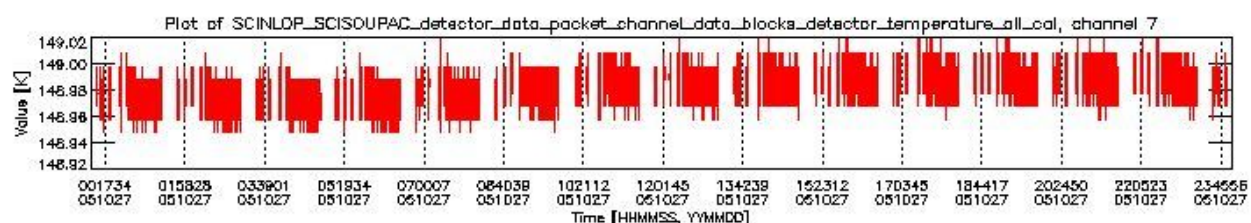

0.1.1 Report summary

The table below shows general characteristics of the data that are included into this report.

Item	Value
Report version	vdraft_20050403
Time of report generation	31OCT2005 04:31:16
Data source version	PFHS/5.34-N
Processing scope for products	27OCT2005 00:00:00 to 28OCT2005 00:00:00
Start time of first product within scope	26OCT2005 22:26:25
Stop time of last product within scope	28OCT2005 01:10:08
Total number of level 0 products	17
Number of level 0 products with errors	17

0.2 Product Quality Indicators

This section shows information about product quality, currently temperatures.

sciamachy_daily_report_level0_PFHS_5_34_N_20051027_0.PNG

sciamachy_daily_report_level0_PFHS_5_34_N_20051027_1.PNG

sciamachy_daily_report_level0_PFHS_5_34_N_20051027_2.PNG

sciamachy_daily_report_level0_PFHS_5_34_N_20051027_3.PNG

0.3 State monitoring

No instrument tracking information available.

0.4 ADF monitoring

This section shows the (variation in) ADFs used for each of the products. It consists of:

- A table showing which ADFs were used for processing (red values indicate that multiple ADFs of the same type were used)
- Various time line plots, one for each ADF, which show when which ADF was used.