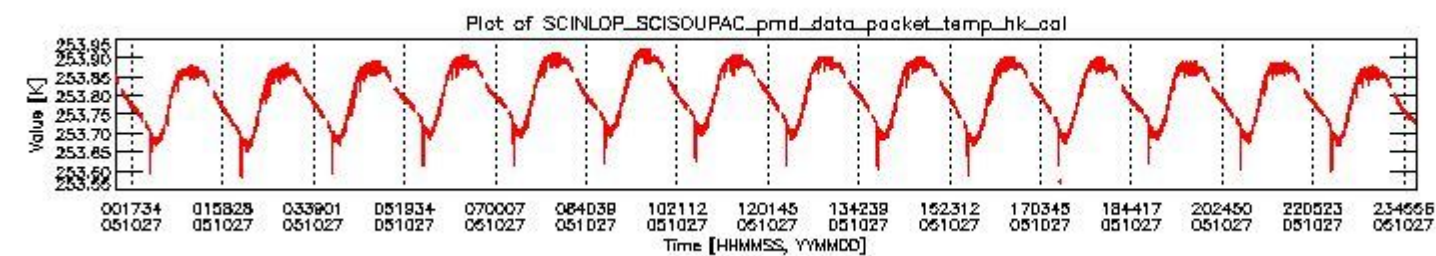

0.1.1 Report summary

The table below shows general characteristics of the data that are included into this report.

Item	Value
Report version	vdraft_20050403
Time of report generation	31OCT2005 04:31:16
Data source version	PFHS/5.34-N
Processing scope for products	27OCT2005 00:00:00 to 28OCT2005 00:00:00
Start time of first product within scope	26OCT2005 22:26:25
Stop time of last product within scope	28OCT2005 01:10:08
Total number of level 0 products	17
Number of level 0 products with errors	17

0.2 Product Quality Indicators

This section shows information about product quality, currently temperatures.

sciamachy_daily_report_level0_PFHS_5_34_N_20051027_0.PNG

sciamachy_daily_report_level0_PFHS_5_34_N_20051027_1.PNG

sciamachy_daily_report_level0_PFHS_5_34_N_20051027_2.PNG

sciamachy_daily_report_level0_PFHS_5_34_N_20051027_3.PNG

0.3 State monitoring

No instrument tracking information available.

0.4 ADF monitoring

This section shows the (variation in) ADFs used for each of the products. It consists of:

- A table showing which ADFs were used for processing (red values indicate that multiple ADFs of the same type were used)
- Various time line plots, one for each ADF, which show when which ADF was used.