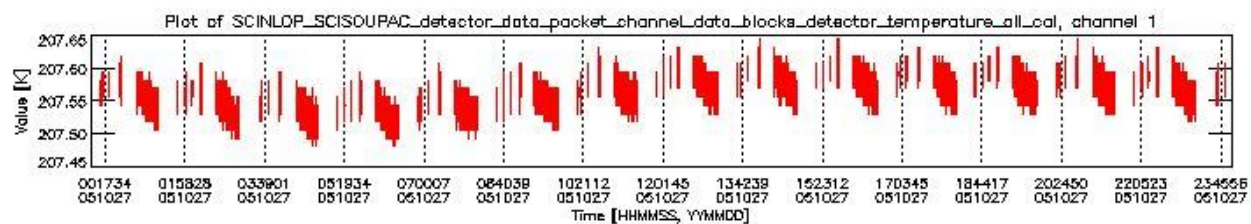

0.1.1 Report summary

The table below shows general characteristics of the data that are included into this report.

Item	Value
Report version	vdraft_20050403
Time of report generation	31OCT2005 04:31:16
Data source version	PFHS/5.34-N
Processing scope for products	27OCT2005 00:00:00 to 28OCT2005 00:00:00
Start time of first product within scope	26OCT2005 22:26:25
Stop time of last product within scope	28OCT2005 01:10:08
Total number of level 0 products	17
Number of level 0 products with errors	17

0.2 Product Quality Indicators

This section shows information about product quality, currently temperatures.

sciamachy_daily_report_level0_PFHS_5_34_N_20051027_0.PNG

sciamachy_daily_report_level0_PFHS_5_34_N_20051027_1.PNG

sciamachy_daily_report_level0_PFHS_5_34_N_20051027_2.PNG

sciamachy_daily_report_level0_PFHS_5_34_N_20051027_3.PNG

0.3 State monitoring

No instrument tracking information available.

0.4 ADF monitoring

This section shows the (variation in) ADFs used for each of the products. It consists of:

- A table showing which ADFs were used for processing (red values indicate that multiple ADFs of the same type were used)
- Various time line plots, one for each ADF, which show when which ADF was used.