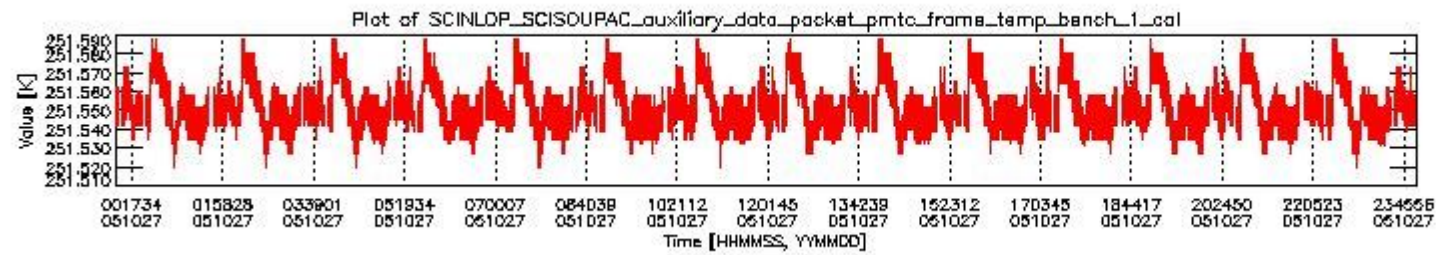

0. SCIAMACHY Daily Report for level 0 products

[0.1 General Info](#)

[0.2 Product Quality Indicators](#)

[0.3 State monitoring](#)

[0.4 ADF monitoring](#)

0.1 General Info

This report contains a daily analysis on parameters extracted from SCIAMACHY level 0 data (The SCI_NL__0P product).

0.1.1 Report summary

The table below shows general characteristics of the data that are included into this report.

Item	Value
Report version	vdraft_20050403
Time of report generation	31OCT2005 04:31:16
Data source version	PFHS/5.34-N
Processing scope for products	27OCT2005 00:00:00 to 28OCT2005 00:00:00
Start time of first product within scope	26OCT2005 22:26:25
Stop time of last product within scope	28OCT2005 01:10:08
Total number of level 0 products	17
Number of level 0 products with errors	17

0.2 Product Quality Indicators

This section shows information about product quality, currently temperatures.

sciamachy_daily_report_level0_PFHS_5_34_N_20051027_0.PNG

sciamachy_daily_report_level0_PFHS_5_34_N_20051027_1.PNG

- A table showing which ADFs were used for processing (red values indicate that multiple ADFs of the same type were used)
- Various time line plots, one for each ADF, which show when which ADF was used.