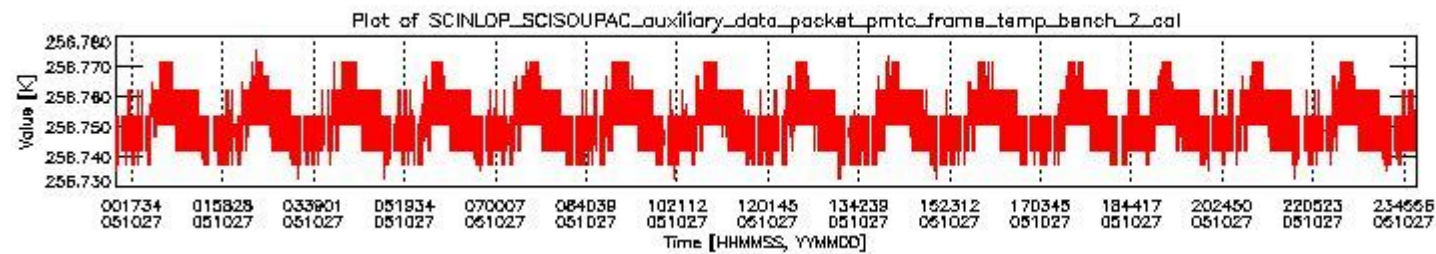

0.1.1 Report summary

The table below shows general characteristics of the data that are included into this report.

Item	Value
Report version	vdraft_20050403
Time of report generation	31OCT2005 04:31:16
Data source version	PFHS/5.34-N
Processing scope for products	27OCT2005 00:00:00 to 28OCT2005 00:00:00
Start time of first product within scope	26OCT2005 22:26:25
Stop time of last product within scope	28OCT2005 01:10:08
Total number of level 0 products	17
Number of level 0 products with errors	17

0.2 Product Quality Indicators

This section shows information about product quality, currently temperatures.

sciamachy_daily_report_level0_PFHS_5_34_N_20051027_0.PNG

sciamachy_daily_report_level0_PFHS_5_34_N_20051027_1.PNG

- A table showing which ADFs were used for processing (red values indicate that multiple ADFs of the same type were used)
- Various time line plots, one for each ADF, which show when which ADF was used.