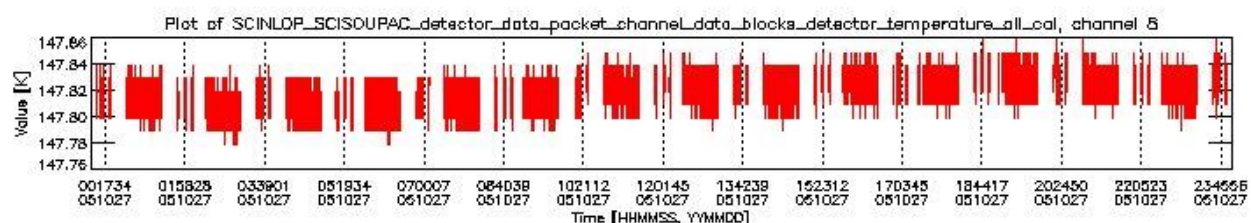

0.1.1 Report summary

The table below shows general characteristics of the data that are included into this report.

Item	Value
Report version	vdraft_20050403
Time of report generation	31OCT2005 04:31:16
Data source version	PFHS/5.34-N
Processing scope for products	27OCT2005 00:00:00 to 28OCT2005 00:00:00
Start time of first product within scope	26OCT2005 22:26:25
Stop time of last product within scope	28OCT2005 01:10:08
Total number of level 0 products	17
Number of level 0 products with errors	17

0.2 Product Quality Indicators

This section shows information about product quality, currently temperatures.

sciamachy_daily_report_level0_PFHS_5_34_N_20051027_0.PNG

sciamachy_daily_report_level0_PFHS_5_34_N_20051027_1.PNG

sciamachy_daily_report_level0_PFHS_5_34_N_20051027_2.PNG

sciamachy_daily_report_level0_PFHS_5_34_N_20051027_3.PNG

0.3 State monitoring

No instrument tracking information available.

0.4 ADF monitoring

This section shows the (variation in) ADFs used for each of the products. It consists of:

- A table showing which ADFs were used for processing (red values indicate that multiple ADFs of the same type were used)
- Various time line plots, one for each ADF, which show when which ADF was used.