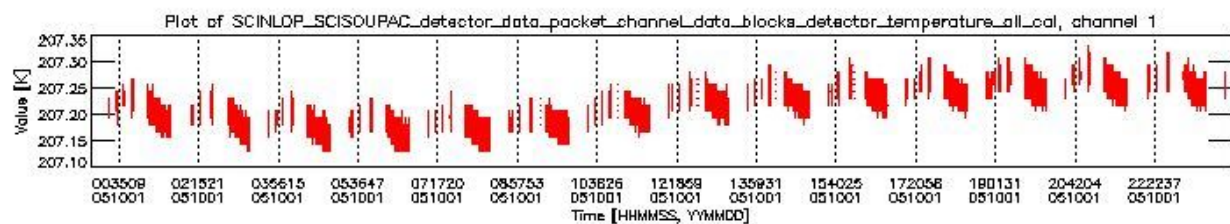

0.1.1 Report summary

The table below shows general characteristics of the data that are included into this report.

Item	Value
Report version	vdraft_20050403
Time of report generation	05OCT2005 02:21:06
Data source version	PFHS/5.34-N
Processing scope for products	01OCT2005 00:00:00 to 02OCT2005 00:00:00
Start time of first product within scope	30SEP2005 22:41:21
Stop time of last product within scope	02OCT2005 01:24:29
Total number of level 0 products	17
Number of level 0 products with errors	17

0.2 Product Quality Indicators

This section shows information about product quality, currently temperatures.

sciamachy_daily_report_level0_PFHS_5_34_N_20051001_0.PNG

sciamachy_daily_report_level0_PFHS_5_34_N_20051001_1.PNG

sciamachy_daily_report_level0_PFHS_5_34_N_20051001_2.PNG

sciamachy_daily_report_level0_PFHS_5_34_N_20051001_3.PNG

0.3 ADF monitoring

This section shows the (variation in) ADFs used for each of the products. It consists of:

- A table showing which ADFs were used for processing (red values indicate that multiple ADFs of the same type were used)
- Various time line plots, one for each ADF, which show when which ADF was used.