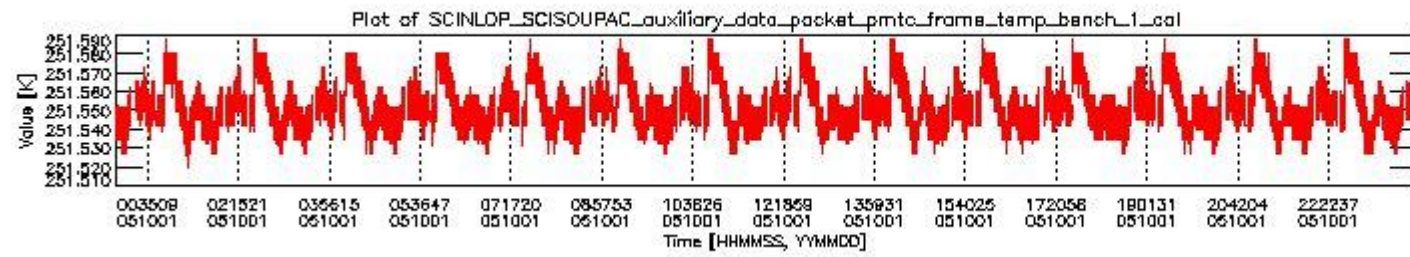

0. SCIAMACHY Daily Report for level 0 products

[0.1 General Info](#)

[0.2 Product Quality Indicators](#)

[0.3 ADF monitoring](#)

0.1 General Info

This report contains a daily analysis on parameters extracted from SCIAMACHY level 0 data (The SCI_NL__0P product).

0.1.1 Report summary

The table below shows general characteristics of the data that are included into this report.

Item	Value
Report version	vdraft_20050403
Time of report generation	05OCT2005 02:21:06
Data source version	PFHS/5.34-N
Processing scope for products	01OCT2005 00:00:00 to 02OCT2005 00:00:00
Start time of first product within scope	30SEP2005 22:41:21
Stop time of last product within scope	02OCT2005 01:24:29
Total number of level 0 products	17
Number of level 0 products with errors	17

0.2 Product Quality Indicators

This section shows information about product quality, currently temperatures.

sciamachy_daily_report_level0_PFHS_5_34_N_20051001_0.PNG

sciamachy_daily_report_level0_PFHS_5_34_N_20051001_1.PNG

- A table showing which ADFs were used for processing (red values indicate that multiple ADFs of the same type were used)
- Various time line plots, one for each ADF, which show when which ADF was used.