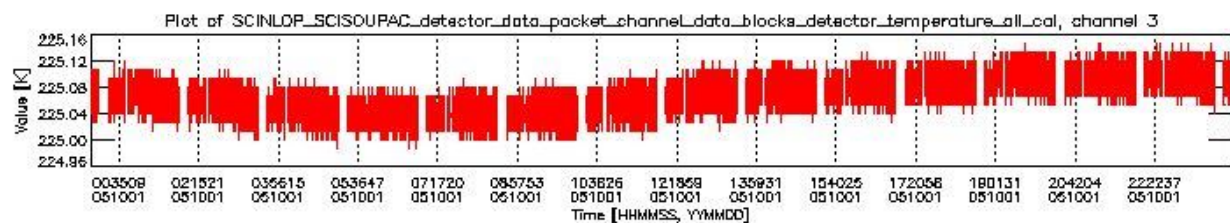

0.3 ADF monitoring

This section shows the (variation in) ADFs used for each of the products. It consists of:

- A table showing which ADFs were used for processing (red values indicate that multiple ADFs of the same type were used)
- Various time line plots, one for each ADF, which show when which ADF was used.

If multiple ADFs of a single type were used, these are marked **red** in the table.

Number	ADF
	CNO (LEVEL_0_CONFIGURATION_FILE)
0	AUX_CNO_AXVPDS20020123_121901_20020101_000000_20200101_000000
	FPO (ORBIT_STATE_VECTOR_FILE)
1	AUX_FPO_AXVPDS20050930_224627_20050930_193306_20051010_205920
2	AUX_FPO_AXVPDS20050930_224651_20050930_193306_20051010_205920
3	AUX_FPO_AXVPDS20051001_235649_20051001_190129_20051011_202743