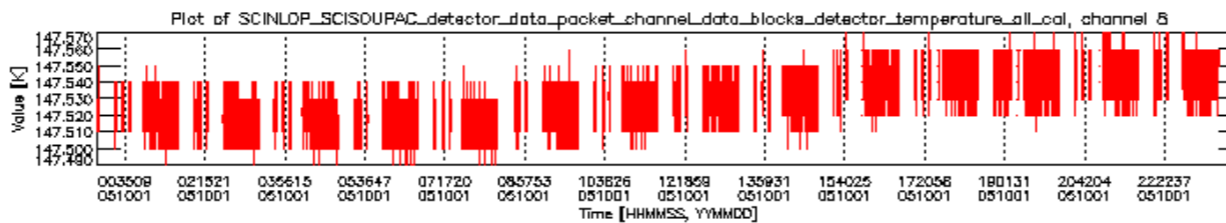

- A table showing which ADFs were used for processing (red values indicate that multiple ADFs of the same type were used)
- Various time line plots, one for each ADF, which show when which ADF was used.

If multiple ADFs of a single type were used, these are marked **red** in the table.

Number	ADF
	CNO (LEVEL_0_CONFIGURATION_FILE)
0	AUX_CNO_AXVPDS20020123_121901_20020101_000000_20200101_000000
	FPO (ORBIT_STATE_VECTOR_FILE)
1	AUX_FPO_AXVPDS20050930_224627_20050930_193306_20051010_205920
2	AUX_FPO_AXVPDS20050930_224651_20050930_193306_20051010_205920
3	AUX_FPO_AXVPDS20051001_235649_20051001_190129_20051011_202743

Bar plot of ADFs used for ORBIT_STATE_VECTOR_FILE.
See legend for details.