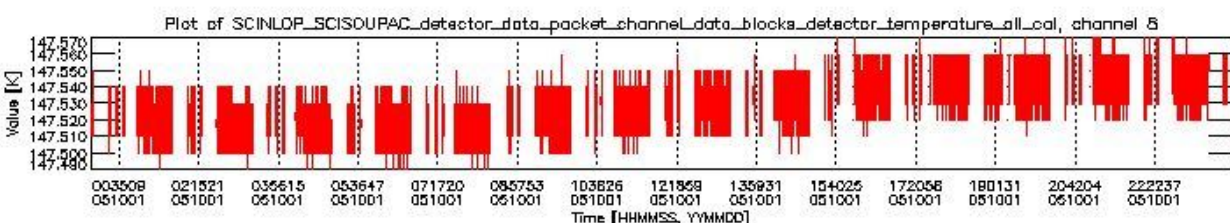

0.1.1 Report summary

The table below shows general characteristics of the data that are included into this report.

Item	Value
Report version	vdraft_20050403
Time of report generation	05OCT2005 02:21:06
Data source version	PFHS/5.34-N
Processing scope for products	01OCT2005 00:00:00 to 02OCT2005 00:00:00
Start time of first product within scope	30SEP2005 22:41:21
Stop time of last product within scope	02OCT2005 01:24:29
Total number of level 0 products	17
Number of level 0 products with errors	17

0.2 Product Quality Indicators

This section shows information about product quality, currently temperatures.

sciamachy_daily_report_level0_PFHS_5_34_N_20051001_0.PNG

sciamachy_daily_report_level0_PFHS_5_34_N_20051001_1.PNG

sciamachy_daily_report_level0_PFHS_5_34_N_20051001_2.PNG

sciamachy_daily_report_level0_PFHS_5_34_N_20051001_3.PNG

0.3 ADF monitoring

This section shows the (variation in) ADFs used for each of the products. It consists of:

- A table showing which ADFs were used for processing (red values indicate that multiple ADFs of the same type were used)
- Various time line plots, one for each ADF, which show when which ADF was used.