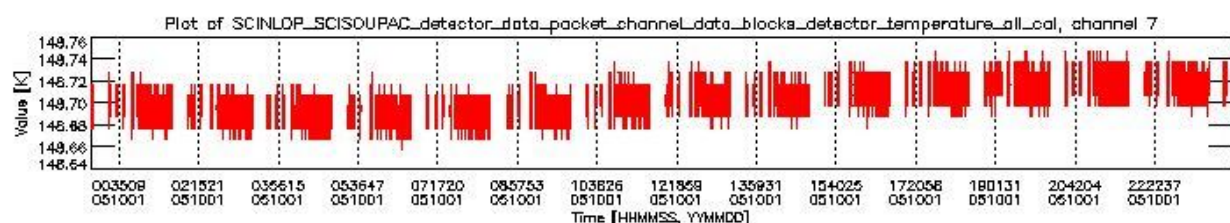

0.1.1 Report summary

The table below shows general characteristics of the data that are included into this report.

Item	Value
Report version	vdraft_20050403
Time of report generation	05OCT2005 02:21:06
Data source version	PFHS/5.34-N
Processing scope for products	01OCT2005 00:00:00 to 02OCT2005 00:00:00
Start time of first product within scope	30SEP2005 22:41:21
Stop time of last product within scope	02OCT2005 01:24:29
Total number of level 0 products	17
Number of level 0 products with errors	17

0.2 Product Quality Indicators

This section shows information about product quality, currently temperatures.

sciamachy_daily_report_level0_PFHS_5_34_N_20051001_0.PNG

sciamachy_daily_report_level0_PFHS_5_34_N_20051001_1.PNG

sciamachy_daily_report_level0_PFHS_5_34_N_20051001_2.PNG

sciamachy_daily_report_level0_PFHS_5_34_N_20051001_3.PNG

0.3 ADF monitoring

This section shows the (variation in) ADFs used for each of the products. It consists of:

- A table showing which ADFs were used for processing (red values indicate that multiple ADFs of the same type were used)
- Various time line plots, one for each ADF, which show when which ADF was used.