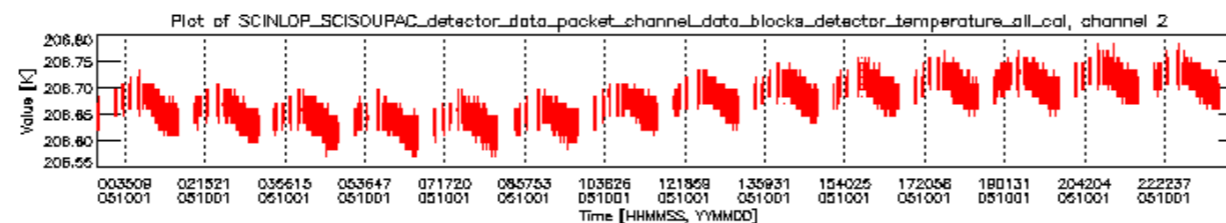

- A table showing which ADFs were used for processing (red values indicate that multiple ADFs of the same type were used)
- Various time line plots, one for each ADF, which show when which ADF was used.

If multiple ADFs of a single type were used, these are marked **red** in the table.

Number	ADF
	CNO (LEVEL_0_CONFIGURATION_FILE)
0	AUX_CNO_AXVPDS20020123_121901_20020101_000000_20200101_000000
	FPO (ORBIT_STATE_VECTOR_FILE)
1	AUX_FPO_AXVPDS20050930_224627_20050930_193306_20051010_205920
2	AUX_FPO_AXVPDS20050930_224651_20050930_193306_20051010_205920
3	AUX_FPO_AXVPDS20051001_235649_20051001_190129_20051011_202743

Bar plot of ADFs used for ORBIT_STATE_VECTOR_FILE.
See legend for details.