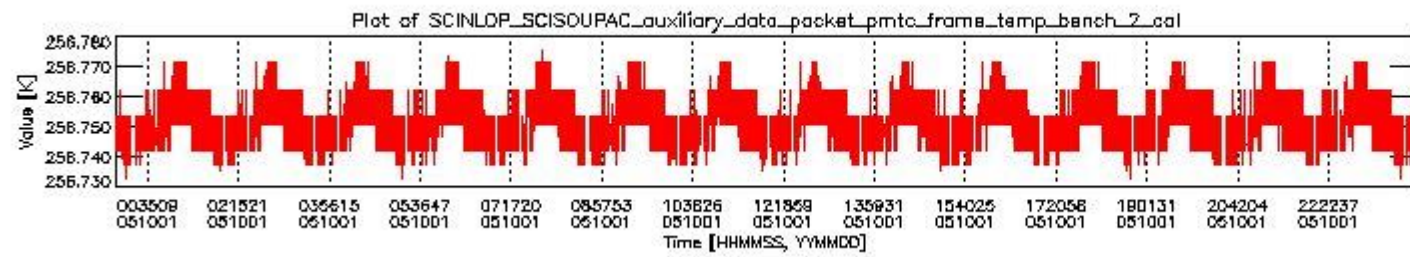

0.1.1 Report summary

The table below shows general characteristics of the data that are included into this report.

Item	Value
Report version	vdraft_20050403
Time of report generation	05OCT2005 02:21:06
Data source version	PFHS/5.34-N
Processing scope for products	01OCT2005 00:00:00 to 02OCT2005 00:00:00
Start time of first product within scope	30SEP2005 22:41:21
Stop time of last product within scope	02OCT2005 01:24:29
Total number of level 0 products	17
Number of level 0 products with errors	17

0.2 Product Quality Indicators

This section shows information about product quality, currently temperatures.

sciamachy_daily_report_level0_PFHS_5_34_N_20051001_0.PNG

sciamachy_daily_report_level0_PFHS_5_34_N_20051001_1.PNG

- A table showing which ADFs were used for processing (red values indicate that multiple ADFs of the same type were used)
- Various time line plots, one for each ADF, which show when which ADF was used.