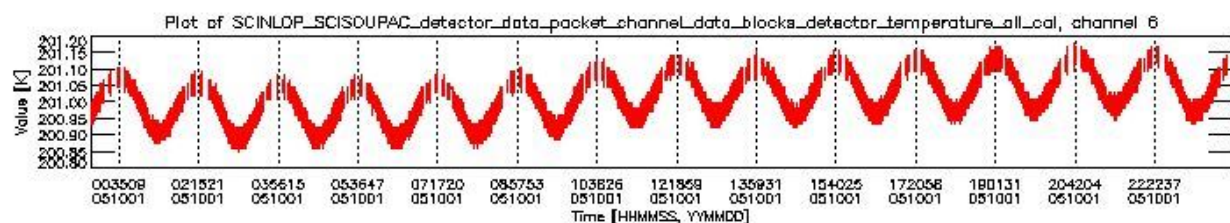

0.3 ADF monitoring

This section shows the (variation in) ADFs used for each of the products. It consists of:

- A table showing which ADFs were used for processing (red values indicate that multiple ADFs of the same type were used)
- Various time line plots, one for each ADF, which show when which ADF was used.

If multiple ADFs of a single type were used, these are marked **red** in the table.

Number	ADF
	CNO (LEVEL_0_CONFIGURATION_FILE)
0	AUX_CNO_AXVPDS20020123_121901_20020101_000000_20200101_000000
	FPO (ORBIT_STATE_VECTOR_FILE)
1	AUX_FPO_AXVPDS20050930_224627_20050930_193306_20051010_205920
2	AUX_FPO_AXVPDS20050930_224651_20050930_193306_20051010_205920
3	AUX_FPO_AXVPDS20051001_235649_20051001_190129_20051011_202743