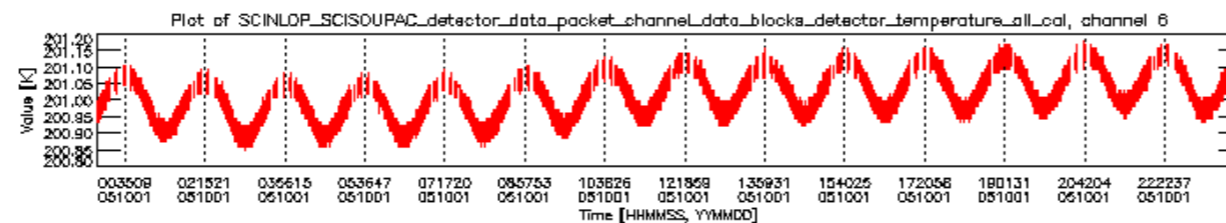

- A table showing which ADFs were used for processing (red values indicate that multiple ADFs of the same type were used)
- Various time line plots, one for each ADF, which show when which ADF was used.

If multiple ADFs of a single type were used, these are marked **red** in the table.

Number	ADF
	CNO (LEVEL_0_CONFIGURATION_FILE)
0	AUX_CNO_AXVPDS20020123_121901_20020101_000000_20200101_000000
	FPO (ORBIT_STATE_VECTOR_FILE)
1	AUX_FPO_AXVPDS20050930_224627_20050930_193306_20051010_205920
2	AUX_FPO_AXVPDS20050930_224651_20050930_193306_20051010_205920
3	AUX_FPO_AXVPDS20051001_235649_20051001_190129_20051011_202743

Bar plot of ADFs used for ORBIT_STATE_VECTOR_FILE.
See legend for details.