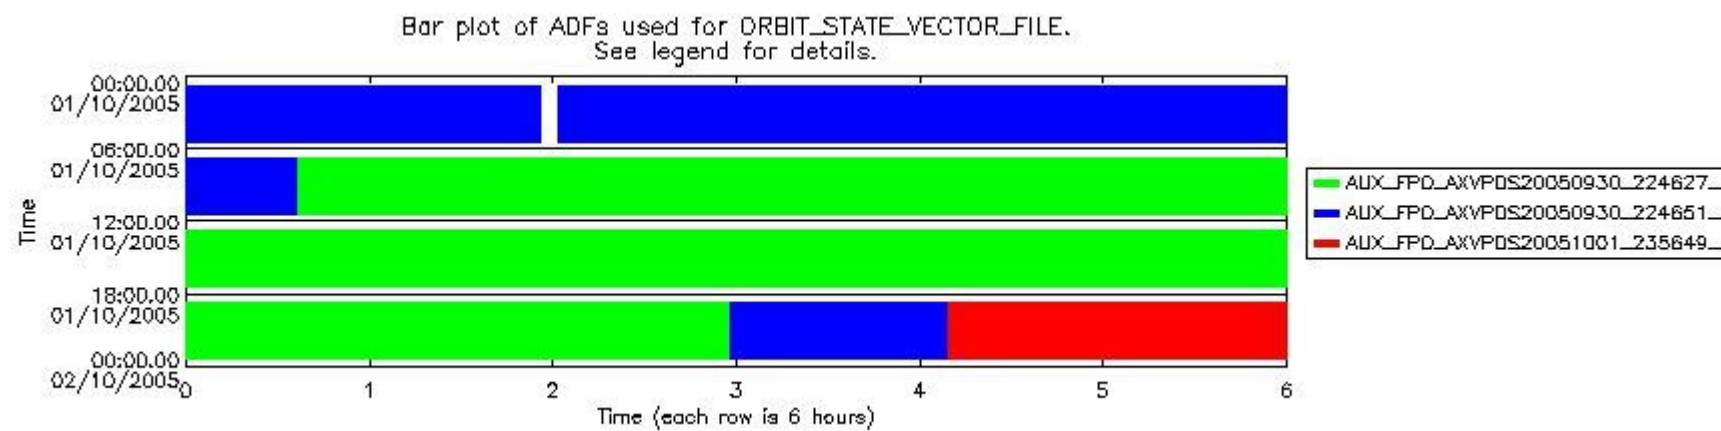

0.3 ADF monitoring

This section shows the (variation in) ADFs used for each of the products. It consists of:

- A table showing which ADFs were used for processing (red values indicate that multiple ADFs of the same type were used)
- Various time line plots, one for each ADF, which show when which ADF was used.

If multiple ADFs of a single type were used, these are marked **red** in the table.

Number	ADF
	CNO (LEVEL_0_CONFIGURATION_FILE)
0	AUX_CNO_AXVPDS20020123_121901_20020101_000000_20200101_000000
	FPO (ORBIT_STATE_VECTOR_FILE)
1	AUX_FPO_AXVPDS20050930_224627_20050930_193306_20051010_205920
2	AUX_FPO_AXVPDS20050930_224651_20050930_193306_20051010_205920
3	AUX_FPO_AXVPDS20051001_235649_20051001_190129_20051011_202743