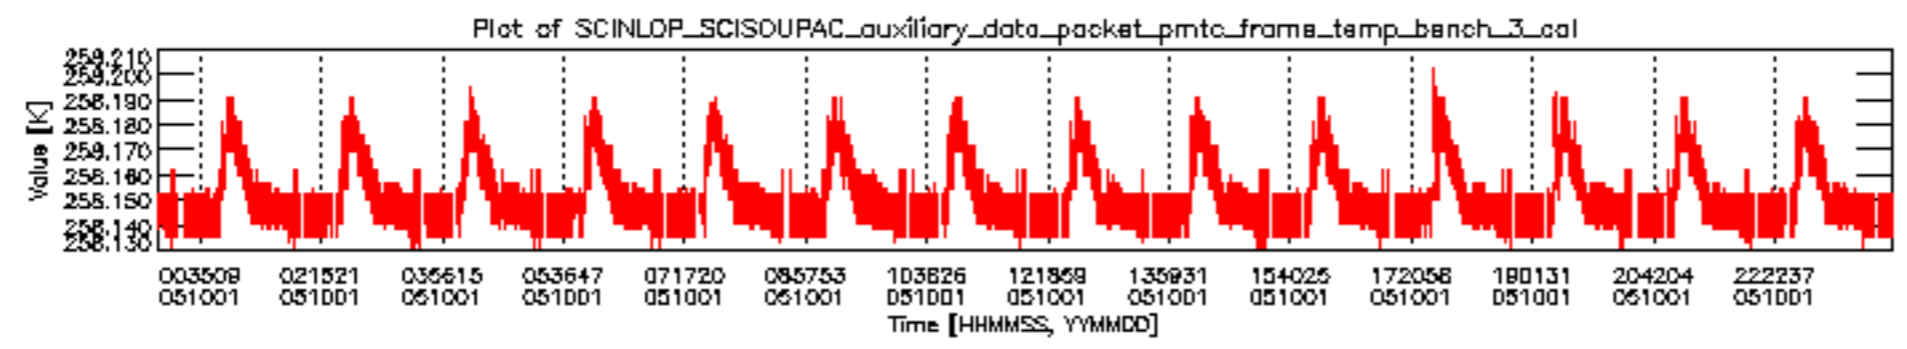

0.1.1 Report summary

The table below shows general characteristics of the data that are included into this report.

Item	Value
Report version	vdraft_20050403
Time of report generation	05OCT2005 02:21:06
Data source version	PFHS/5.34-N
Processing scope for products	01OCT2005 00:00:00 to 02OCT2005 00:00:00
Start time of first product within scope	30SEP2005 22:41:21
Stop time of last product within scope	02OCT2005 01:24:29
Total number of level 0 products	17
Number of level 0 products with errors	17

- A table showing which ADFs were used for processing (red values indicate that multiple ADFs of the same type were used)
- Various time line plots, one for each ADF, which show when which ADF was used.

If multiple ADFs of a single type were used, these are marked **red** in the table.

Number	ADF
	CNO (LEVEL_0_CONFIGURATION_FILE)
0	AUX_CNO_AXVPDS20020123_121901_20020101_000000_20200101_000000
	FPO (ORBIT_STATE_VECTOR_FILE)
1	AUX_FPO_AXVPDS20050930_224627_20050930_193306_20051010_205920
2	AUX_FPO_AXVPDS20050930_224651_20050930_193306_20051010_205920
3	AUX_FPO_AXVPDS20051001_235649_20051001_190129_20051011_202743

Bar plot of ADFs used for ORBIT_STATE_VECTOR_FILE.
See legend for details.