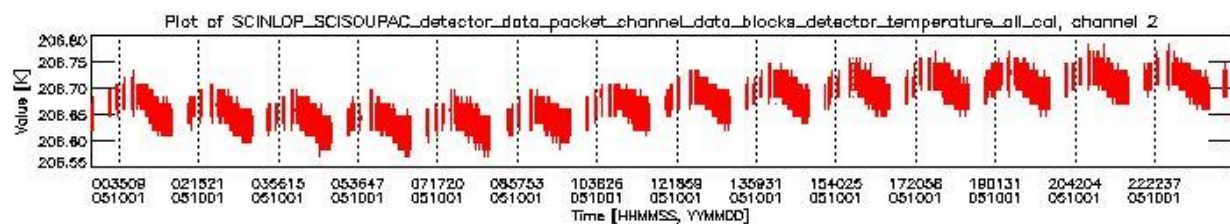

0.1.1 Report summary

The table below shows general characteristics of the data that are included into this report.

Item	Value
Report version	vdraft_20050403
Time of report generation	05OCT2005 02:21:06
Data source version	PFHS/5.34-N
Processing scope for products	01OCT2005 00:00:00 to 02OCT2005 00:00:00
Start time of first product within scope	30SEP2005 22:41:21
Stop time of last product within scope	02OCT2005 01:24:29
Total number of level 0 products	17
Number of level 0 products with errors	17

0.2 Product Quality Indicators

This section shows information about product quality, currently temperatures.

sciamachy_daily_report_level0_PFHS_5_34_N_20051001_0.PNG

sciamachy_daily_report_level0_PFHS_5_34_N_20051001_1.PNG

sciamachy_daily_report_level0_PFHS_5_34_N_20051001_2.PNG

sciamachy_daily_report_level0_PFHS_5_34_N_20051001_3.PNG

0.3 ADF monitoring

This section shows the (variation in) ADFs used for each of the products. It consists of:

- A table showing which ADFs were used for processing (red values indicate that multiple ADFs of the same type were used)
- Various time line plots, one for each ADF, which show when which ADF was used.