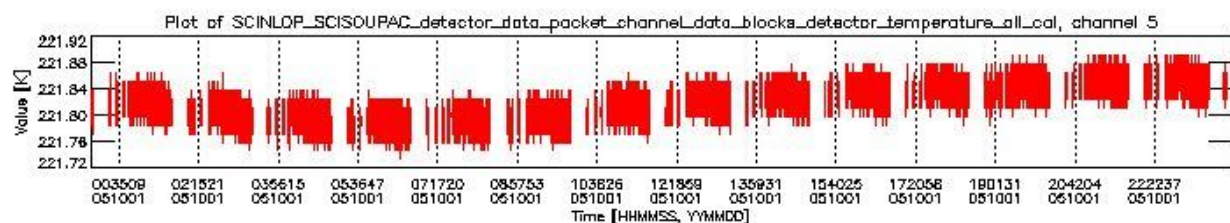

0.3 ADF monitoring

This section shows the (variation in) ADFs used for each of the products. It consists of:

- A table showing which ADFs were used for processing (red values indicate that multiple ADFs of the same type were used)
- Various time line plots, one for each ADF, which show when which ADF was used.

If multiple ADFs of a single type were used, these are marked **red** in the table.

Number	ADF
	CNO (LEVEL_0_CONFIGURATION_FILE)
0	AUX_CNO_AXVPDS20020123_121901_20020101_000000_20200101_000000
	FPO (ORBIT_STATE_VECTOR_FILE)
1	AUX_FPO_AXVPDS20050930_224627_20050930_193306_20051010_205920
2	AUX_FPO_AXVPDS20050930_224651_20050930_193306_20051010_205920
3	AUX_FPO_AXVPDS20051001_235649_20051001_190129_20051011_202743