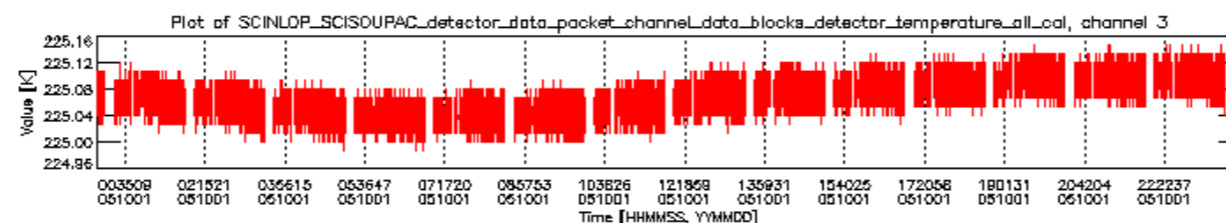

- A table showing which ADFs were used for processing (red values indicate that multiple ADFs of the same type were used)
- Various time line plots, one for each ADF, which show when which ADF was used.

If multiple ADFs of a single type were used, these are marked **red** in the table.

Number	ADF
	CNO (LEVEL_0_CONFIGURATION_FILE)
0	AUX_CNO_AXVPDS20020123_121901_20020101_000000_20200101_000000
	FPO (ORBIT_STATE_VECTOR_FILE)
1	AUX_FPO_AXVPDS20050930_224627_20050930_193306_20051010_205920
2	AUX_FPO_AXVPDS20050930_224651_20050930_193306_20051010_205920
3	AUX_FPO_AXVPDS20051001_235649_20051001_190129_20051011_202743

Bar plot of ADFs used for ORBIT_STATE_VECTOR_FILE.
See legend for details.