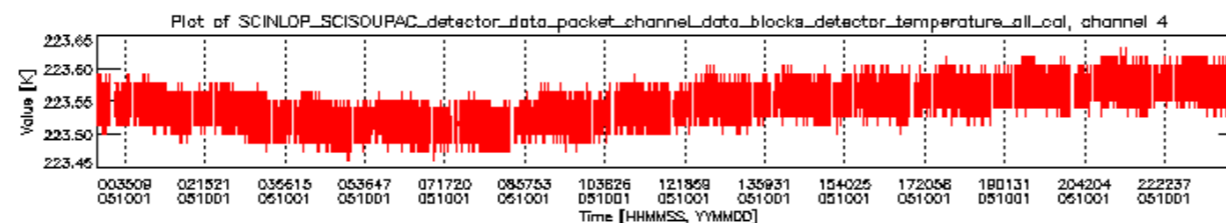

- A table showing which ADFs were used for processing (red values indicate that multiple ADFs of the same type were used)
- Various time line plots, one for each ADF, which show when which ADF was used.

If multiple ADFs of a single type were used, these are marked **red** in the table.

Number	ADF
	CNO (LEVEL_0_CONFIGURATION_FILE)
0	AUX_CNO_AXVPDS20020123_121901_20020101_000000_20200101_000000
	FPO (ORBIT_STATE_VECTOR_FILE)
1	AUX_FPO_AXVPDS20050930_224627_20050930_193306_20051010_205920
2	AUX_FPO_AXVPDS20050930_224651_20050930_193306_20051010_205920
3	AUX_FPO_AXVPDS20051001_235649_20051001_190129_20051011_202743

Bar plot of ADFs used for ORBIT_STATE_VECTOR_FILE.
See legend for details.