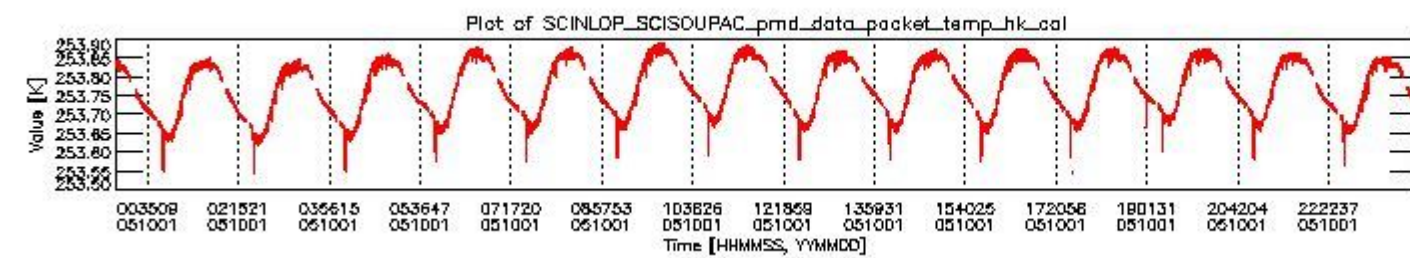

sciamachy_daily_report_level0_PFHS_5_34_N_20051001_3.PNG