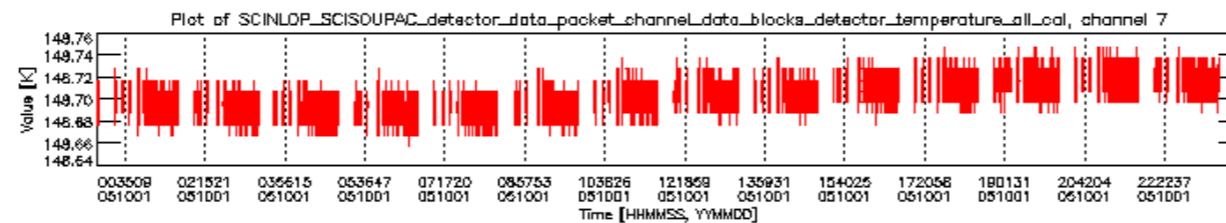

- A table showing which ADFs were used for processing (red values indicate that multiple ADFs of the same type were used)
- Various time line plots, one for each ADF, which show when which ADF was used.

If multiple ADFs of a single type were used, these are marked **red** in the table.

Number	ADF
	CNO (LEVEL_0_CONFIGURATION_FILE)
0	AUX_CNO_AXVPDS20020123_121901_20020101_000000_20200101_000000
	FPO (ORBIT_STATE_VECTOR_FILE)
1	AUX_FPO_AXVPDS20050930_224627_20050930_193306_20051010_205920
2	AUX_FPO_AXVPDS20050930_224651_20050930_193306_20051010_205920
3	AUX_FPO_AXVPDS20051001_235649_20051001_190129_20051011_202743

Bar plot of ADFs used for ORBIT_STATE_VECTOR_FILE.
See legend for details.