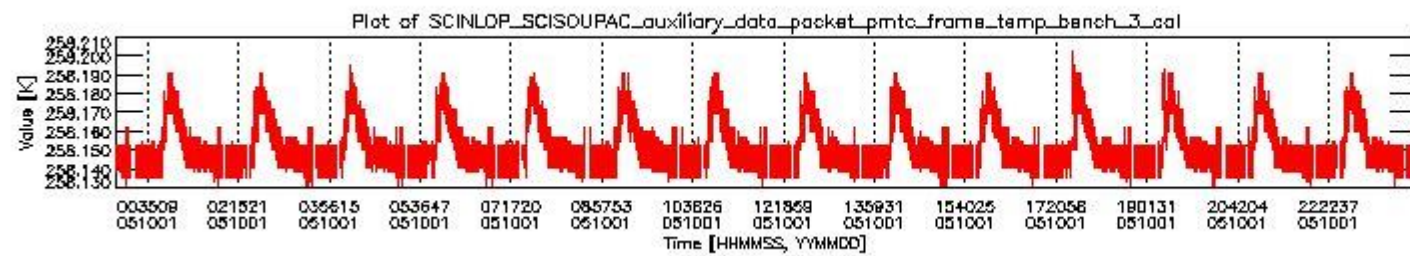

0.1.1 Report summary

The table below shows general characteristics of the data that are included into this report.

Item	Value
Report version	vdraft_20050403
Time of report generation	05OCT2005 02:21:06
Data source version	PFHS/5.34-N
Processing scope for products	01OCT2005 00:00:00 to 02OCT2005 00:00:00
Start time of first product within scope	30SEP2005 22:41:21
Stop time of last product within scope	02OCT2005 01:24:29
Total number of level 0 products	17
Number of level 0 products with errors	17

0.2 Product Quality Indicators

This section shows information about product quality, currently temperatures.

sciamachy_daily_report_level0_PFHS_5_34_N_20051001_0.PNG

sciamachy_daily_report_level0_PFHS_5_34_N_20051001_1.PNG

- A table showing which ADFs were used for processing (red values indicate that multiple ADFs of the same type were used)
- Various time line plots, one for each ADF, which show when which ADF was used.