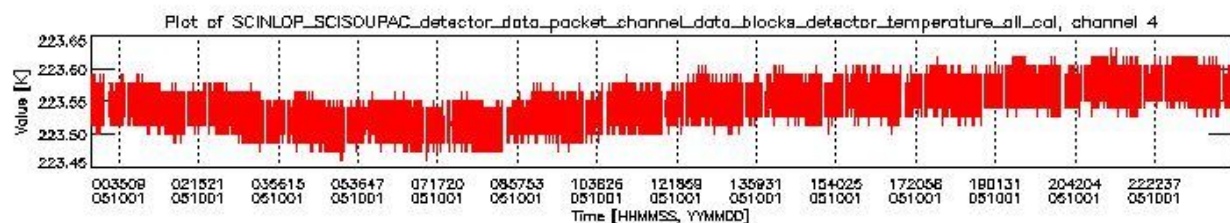

0.3 ADF monitoring

This section shows the (variation in) ADFs used for each of the products. It consists of:

- A table showing which ADFs were used for processing (red values indicate that multiple ADFs of the same type were used)
- Various time line plots, one for each ADF, which show when which ADF was used.

If multiple ADFs of a single type were used, these are marked **red** in the table.

Number	ADF
	CNO (LEVEL_0_CONFIGURATION_FILE)
0	AUX_CNO_AXVPDS20020123_121901_20020101_000000_20200101_000000
	FPO (ORBIT_STATE_VECTOR_FILE)
1	AUX_FPO_AXVPDS20050930_224627_20050930_193306_20051010_205920
2	AUX_FPO_AXVPDS20050930_224651_20050930_193306_20051010_205920
3	AUX_FPO_AXVPDS20051001_235649_20051001_190129_20051011_202743