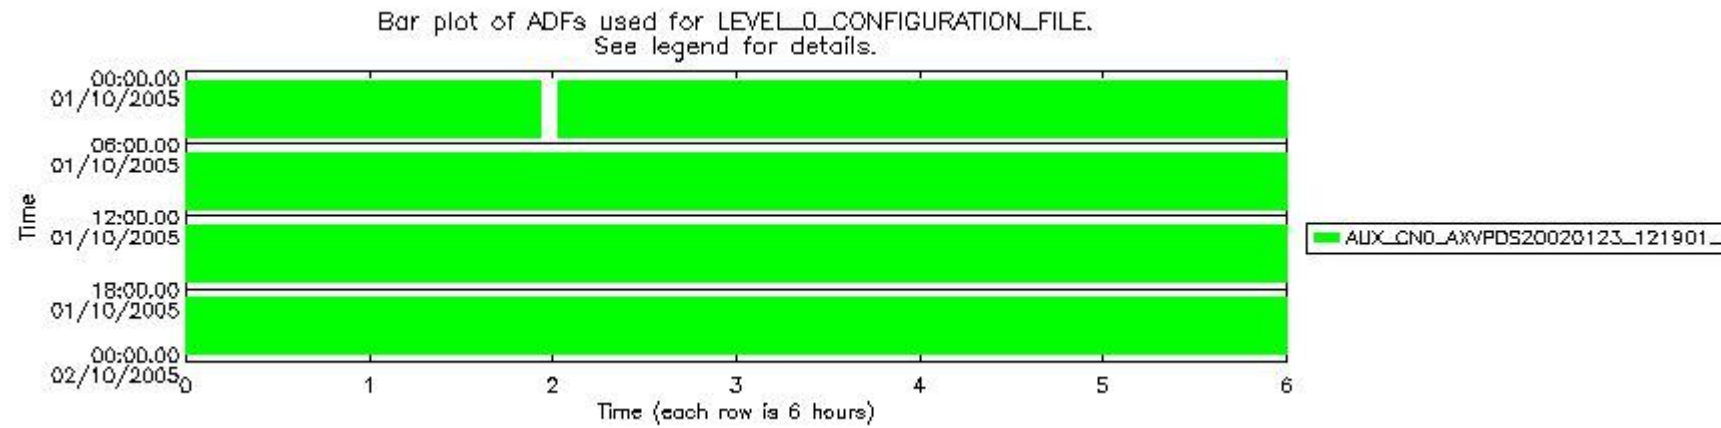

0.3 ADF monitoring

This section shows the (variation in) ADFs used for each of the products. It consists of:

- A table showing which ADFs were used for processing (red values indicate that multiple ADFs of the same type were used)
- Various time line plots, one for each ADF, which show when which ADF was used.

If multiple ADFs of a single type were used, these are marked **red** in the table.

Number	ADF
	CNO (LEVEL_0_CONFIGURATION_FILE)
0	AUX_CNO_AXVPDS20020123_121901_20020101_000000_20200101_000000
	FPO (ORBIT_STATE_VECTOR_FILE)
1	AUX_FPO_AXVPDS20050930_224627_20050930_193306_20051010_205920
2	AUX_FPO_AXVPDS20050930_224651_20050930_193306_20051010_205920
3	AUX_FPO_AXVPDS20051001_235649_20051001_190129_20051011_202743