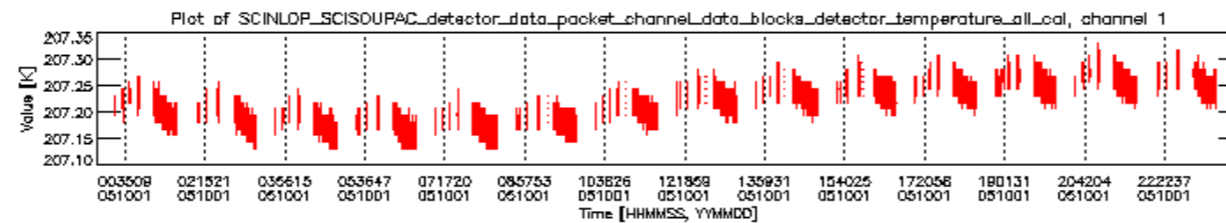

- A table showing which ADFs were used for processing (red values indicate that multiple ADFs of the same type were used)
- Various time line plots, one for each ADF, which show when which ADF was used.

If multiple ADFs of a single type were used, these are marked **red** in the table.

Number	ADF
	CNO (LEVEL_0_CONFIGURATION_FILE)
0	AUX_CNO_AXVPDS20020123_121901_20020101_000000_20200101_000000
	FPO (ORBIT_STATE_VECTOR_FILE)
1	AUX_FPO_AXVPDS20050930_224627_20050930_193306_20051010_205920
2	AUX_FPO_AXVPDS20050930_224651_20050930_193306_20051010_205920
3	AUX_FPO_AXVPDS20051001_235649_20051001_190129_20051011_202743

Bar plot of ADFs used for ORBIT_STATE_VECTOR_FILE.
See legend for details.