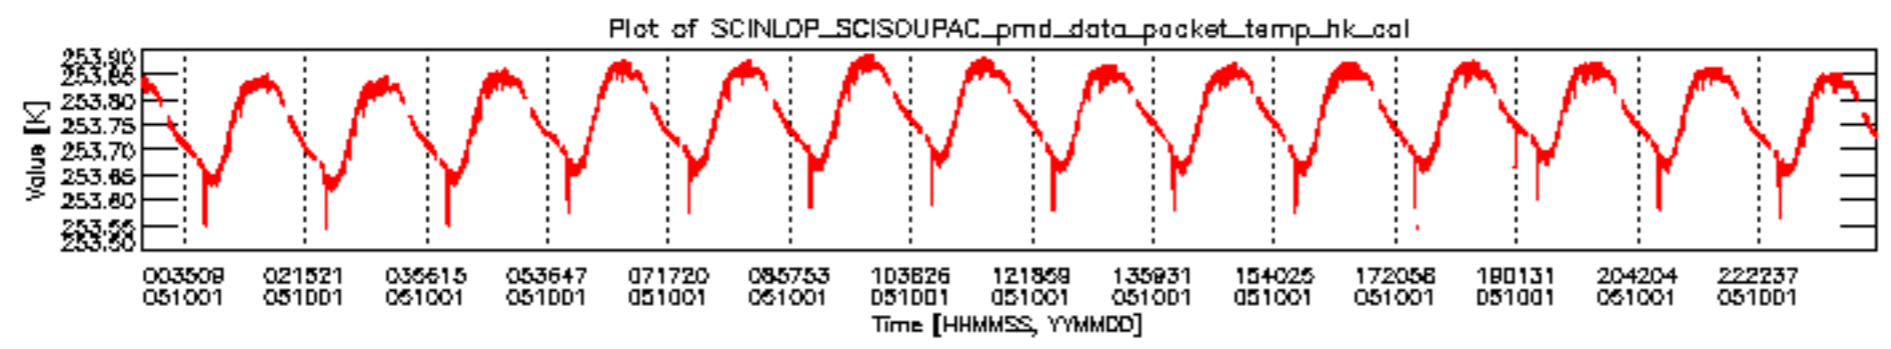

0.1.1 Report summary

The table below shows general characteristics of the data that are included into this report.

Item	Value
Report version	vdraft_20050403
Time of report generation	05OCT2005 02:21:06
Data source version	PFHS/5.34-N
Processing scope for products	01OCT2005 00:00:00 to 02OCT2005 00:00:00
Start time of first product within scope	30SEP2005 22:41:21
Stop time of last product within scope	02OCT2005 01:24:29
Total number of level 0 products	17
Number of level 0 products with errors	17

- A table showing which ADFs were used for processing (red values indicate that multiple ADFs of the same type were used)
- Various time line plots, one for each ADF, which show when which ADF was used.

If multiple ADFs of a single type were used, these are marked **red** in the table.

Number	ADF
	CNO (LEVEL_0_CONFIGURATION_FILE)
0	AUX_CNO_AXVPDS20020123_121901_20020101_000000_20200101_000000
	FPO (ORBIT_STATE_VECTOR_FILE)
1	AUX_FPO_AXVPDS20050930_224627_20050930_193306_20051010_205920
2	AUX_FPO_AXVPDS20050930_224651_20050930_193306_20051010_205920
3	AUX_FPO_AXVPDS20051001_235649_20051001_190129_20051011_202743

Bar plot of ADFs used for ORBIT_STATE_VECTOR_FILE.
See legend for details.