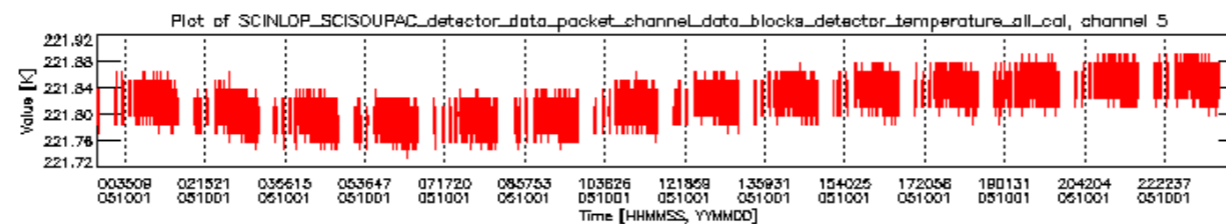

- A table showing which ADFs were used for processing (red values indicate that multiple ADFs of the same type were used)
- Various time line plots, one for each ADF, which show when which ADF was used.

If multiple ADFs of a single type were used, these are marked **red** in the table.

Number	ADF
	CNO (LEVEL_0_CONFIGURATION_FILE)
0	AUX_CNO_AXVPDS20020123_121901_20020101_000000_20200101_000000
	FPO (ORBIT_STATE_VECTOR_FILE)
1	AUX_FPO_AXVPDS20050930_224627_20050930_193306_20051010_205920
2	AUX_FPO_AXVPDS20050930_224651_20050930_193306_20051010_205920
3	AUX_FPO_AXVPDS20051001_235649_20051001_190129_20051011_202743

Bar plot of ADFs used for ORBIT_STATE_VECTOR_FILE.
See legend for details.