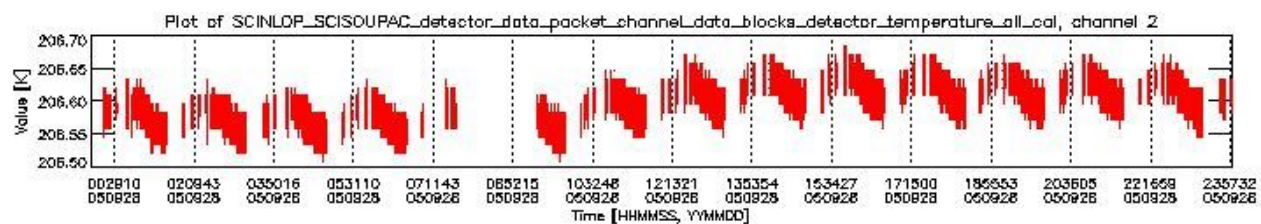

0.3 ADF monitoring

This section shows the (variation in) ADFs used for each of the products. It consists of:

- A table showing which ADFs were used for processing (red values indicate that multiple ADFs of the same type were used)
- Various time line plots, one for each ADF, which show when which ADF was used.

If multiple ADFs of a single type were used, these are marked **red** in the table.

Number	ADF
	CNO (LEVEL_0_CONFIGURATION_FILE)
0	AUX_CNO_AXVPDS20020123_121901_20020101_000000_20200101_000000
	FPO (ORBIT_STATE_VECTOR_FILE)
1	AUX_FPO_AXVPDS20050927_223558_20050927_192721_20051007_205334
2	AUX_FPO_AXVPDS20050927_223631_20050927_192721_20051007_205334
3	AUX_FPO_AXVPDS20050928_234638_20050928_185544_20051008_202157