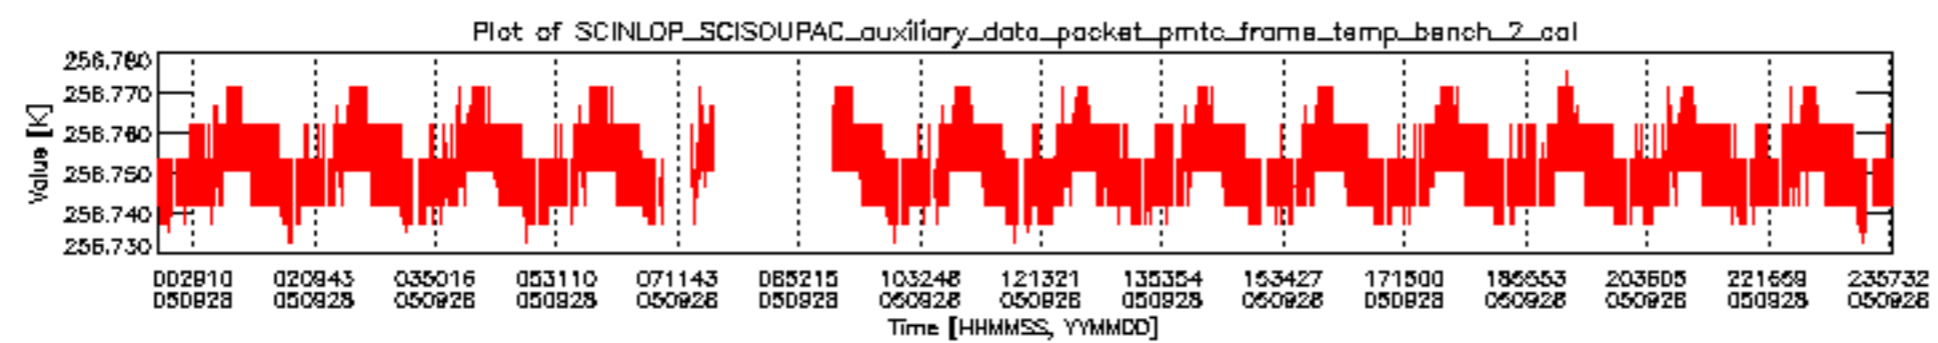

0.1.1 Report summary

The table below shows general characteristics of the data that are included into this report.

Item	Value
Report version	vdraft_20050403
Time of report generation	02OCT2005 02:43:06
Data source version	PFHS/5.34-N
Processing scope for products	28SEP2005 00:00:00 to 29SEP2005 00:00:00
Start time of first product within scope	27SEP2005 22:36:45
Stop time of last product within scope	29SEP2005 01:25:40
Total number of level 0 products	16
Number of level 0 products with errors	16

sciamachy_daily_report_level0_PFHS_5_34_N_20050928_2.PNG

sciamachy_daily_report_level0_PFHS_5_34_N_20050928_3.PNG

0.3 ADF monitoring

This section shows the (variation in) ADFs used for each of the products. It consists of:

- A table showing which ADFs were used for processing (red values indicate that multiple ADFs of the same type were used)
- Various time line plots, one for each ADF, which show when which ADF was used.

If multiple ADFs of a single type were used, these are marked **red** in the table.

Number	ADF
	CNO (LEVEL_0_CONFIGURATION_FILE)
0	AUX_CNO_AXVPDS20020123_121901_20020101_000000_20200101_000000
	FPO (ORBIT_STATE_VECTOR_FILE)
1	AUX_FPO_AXVPDS20050927_223558_20050927_192721_20051007_205334
2	AUX_FPO_AXVPDS20050927_223631_20050927_192721_20051007_205334
3	AUX_FPO_AXVPDS20050928_234638_20050928_185544_20051008_202157