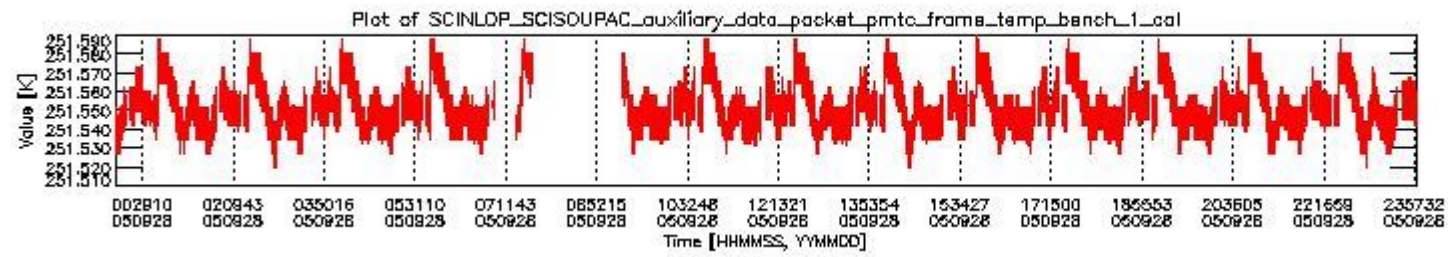

sciamachy_daily_report_level0_PFHS_5_34_N_20050928_0.PNG