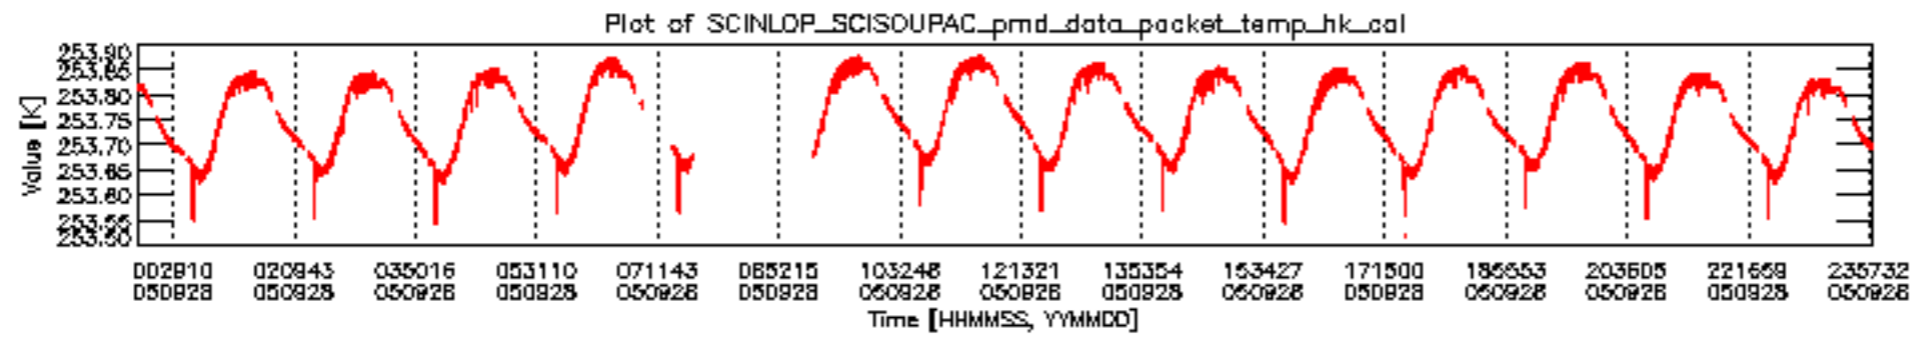

0.1.1 Report summary

The table below shows general characteristics of the data that are included into this report.

Item	Value
Report version	vdraft_20050403
Time of report generation	02OCT2005 02:43:06
Data source version	PFHS/5.34-N
Processing scope for products	28SEP2005 00:00:00 to 29SEP2005 00:00:00
Start time of first product within scope	27SEP2005 22:36:45
Stop time of last product within scope	29SEP2005 01:25:40
Total number of level 0 products	16
Number of level 0 products with errors	16

- A table showing which ADFs were used for processing (red values indicate that multiple ADFs of the same type were used)
- Various time line plots, one for each ADF, which show when which ADF was used.

If multiple ADFs of a single type were used, these are marked **red** in the table.

Number	ADF
	CNO (LEVEL_0_CONFIGURATION_FILE)
0	AUX_CNO_AXVPDS20020123_121901_20020101_000000_20200101_000000
	FPO (ORBIT_STATE_VECTOR_FILE)
1	AUX_FPO_AXVPDS20050927_223558_20050927_192721_20051007_205334
2	AUX_FPO_AXVPDS20050927_223631_20050927_192721_20051007_205334
3	AUX_FPO_AXVPDS20050928_234638_20050928_185544_20051008_202157

Bar plot of ADFs used for ORBIT_STATE_VECTOR_FILE.
See legend for details.