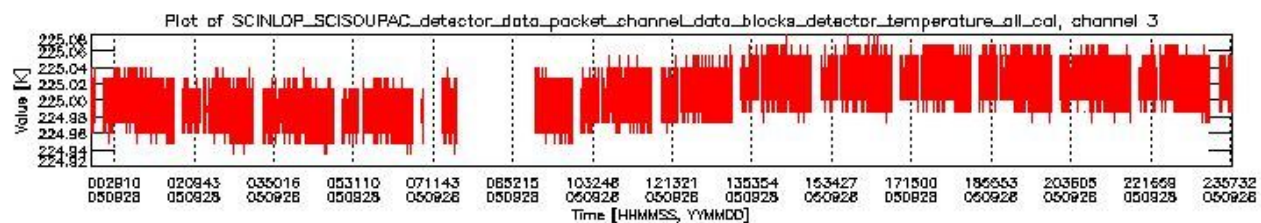

0.3 ADF monitoring

This section shows the (variation in) ADFs used for each of the products. It consists of:

- A table showing which ADFs were used for processing (red values indicate that multiple ADFs of the same type were used)
- Various time line plots, one for each ADF, which show when which ADF was used.

If multiple ADFs of a single type were used, these are marked **red** in the table.

Number	ADF
	CNO (LEVEL_0_CONFIGURATION_FILE)
0	AUX_CNO_AXVPDS20020123_121901_20020101_000000_20200101_000000
	FPO (ORBIT_STATE_VECTOR_FILE)
1	AUX_FPO_AXVPDS20050927_223558_20050927_192721_20051007_205334
2	AUX_FPO_AXVPDS20050927_223631_20050927_192721_20051007_205334
3	AUX_FPO_AXVPDS20050928_234638_20050928_185544_20051008_202157