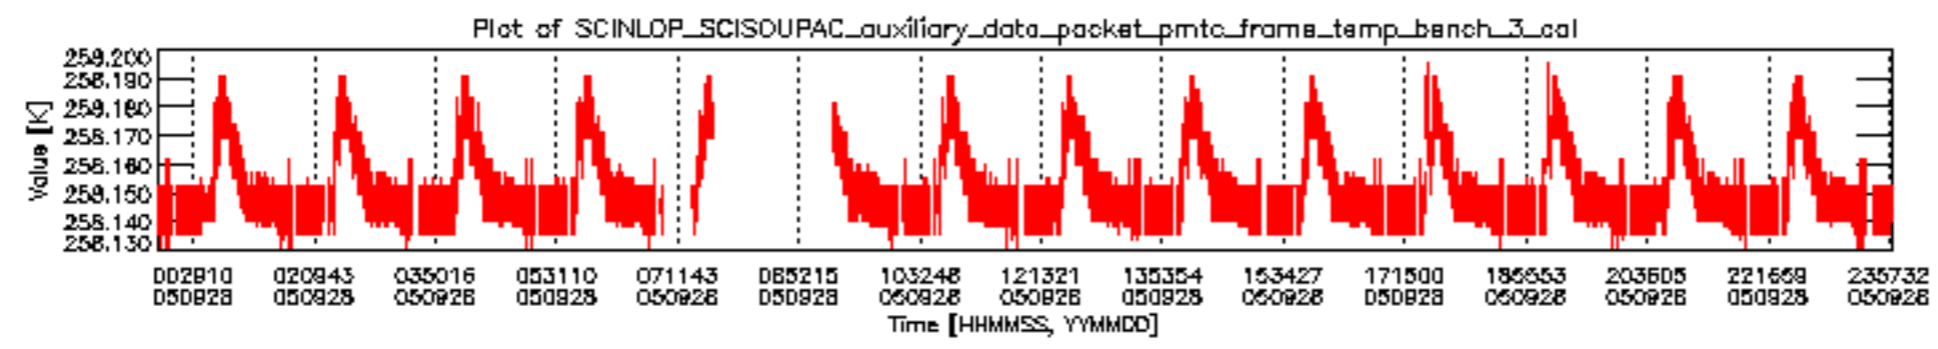

0.1.1 Report summary

The table below shows general characteristics of the data that are included into this report.

Item	Value
Report version	vdraft_20050403
Time of report generation	02OCT2005 02:43:06
Data source version	PFHS/5.34-N
Processing scope for products	28SEP2005 00:00:00 to 29SEP2005 00:00:00
Start time of first product within scope	27SEP2005 22:36:45
Stop time of last product within scope	29SEP2005 01:25:40
Total number of level 0 products	16
Number of level 0 products with errors	16

- A table showing which ADFs were used for processing (red values indicate that multiple ADFs of the same type were used)
- Various time line plots, one for each ADF, which show when which ADF was used.

If multiple ADFs of a single type were used, these are marked **red** in the table.

Number	ADF
	CNO (LEVEL_0_CONFIGURATION_FILE)
0	AUX_CNO_AXVPDS20020123_121901_20020101_000000_20200101_000000
	FPO (ORBIT_STATE_VECTOR_FILE)
1	AUX_FPO_AXVPDS20050927_223558_20050927_192721_20051007_205334
2	AUX_FPO_AXVPDS20050927_223631_20050927_192721_20051007_205334
3	AUX_FPO_AXVPDS20050928_234638_20050928_185544_20051008_202157

Bar plot of ADFs used for ORBIT_STATE_VECTOR_FILE.
See legend for details.