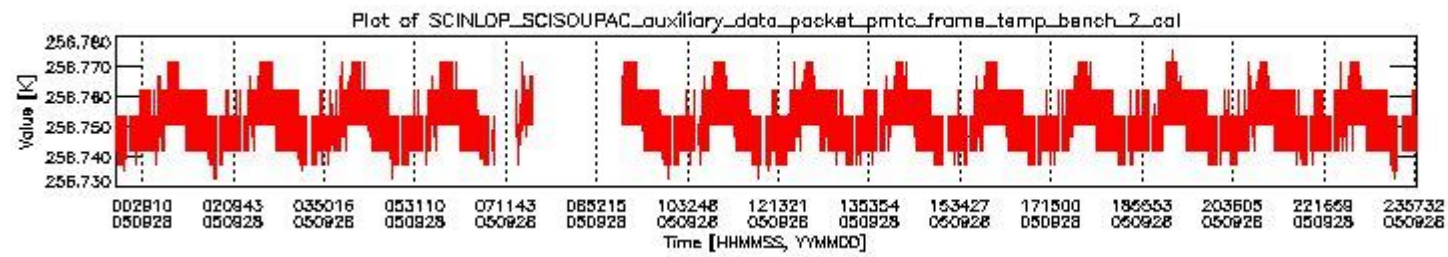

sciamachy_daily_report_level0_PFHS_5_34_N_20050928_1.PNG