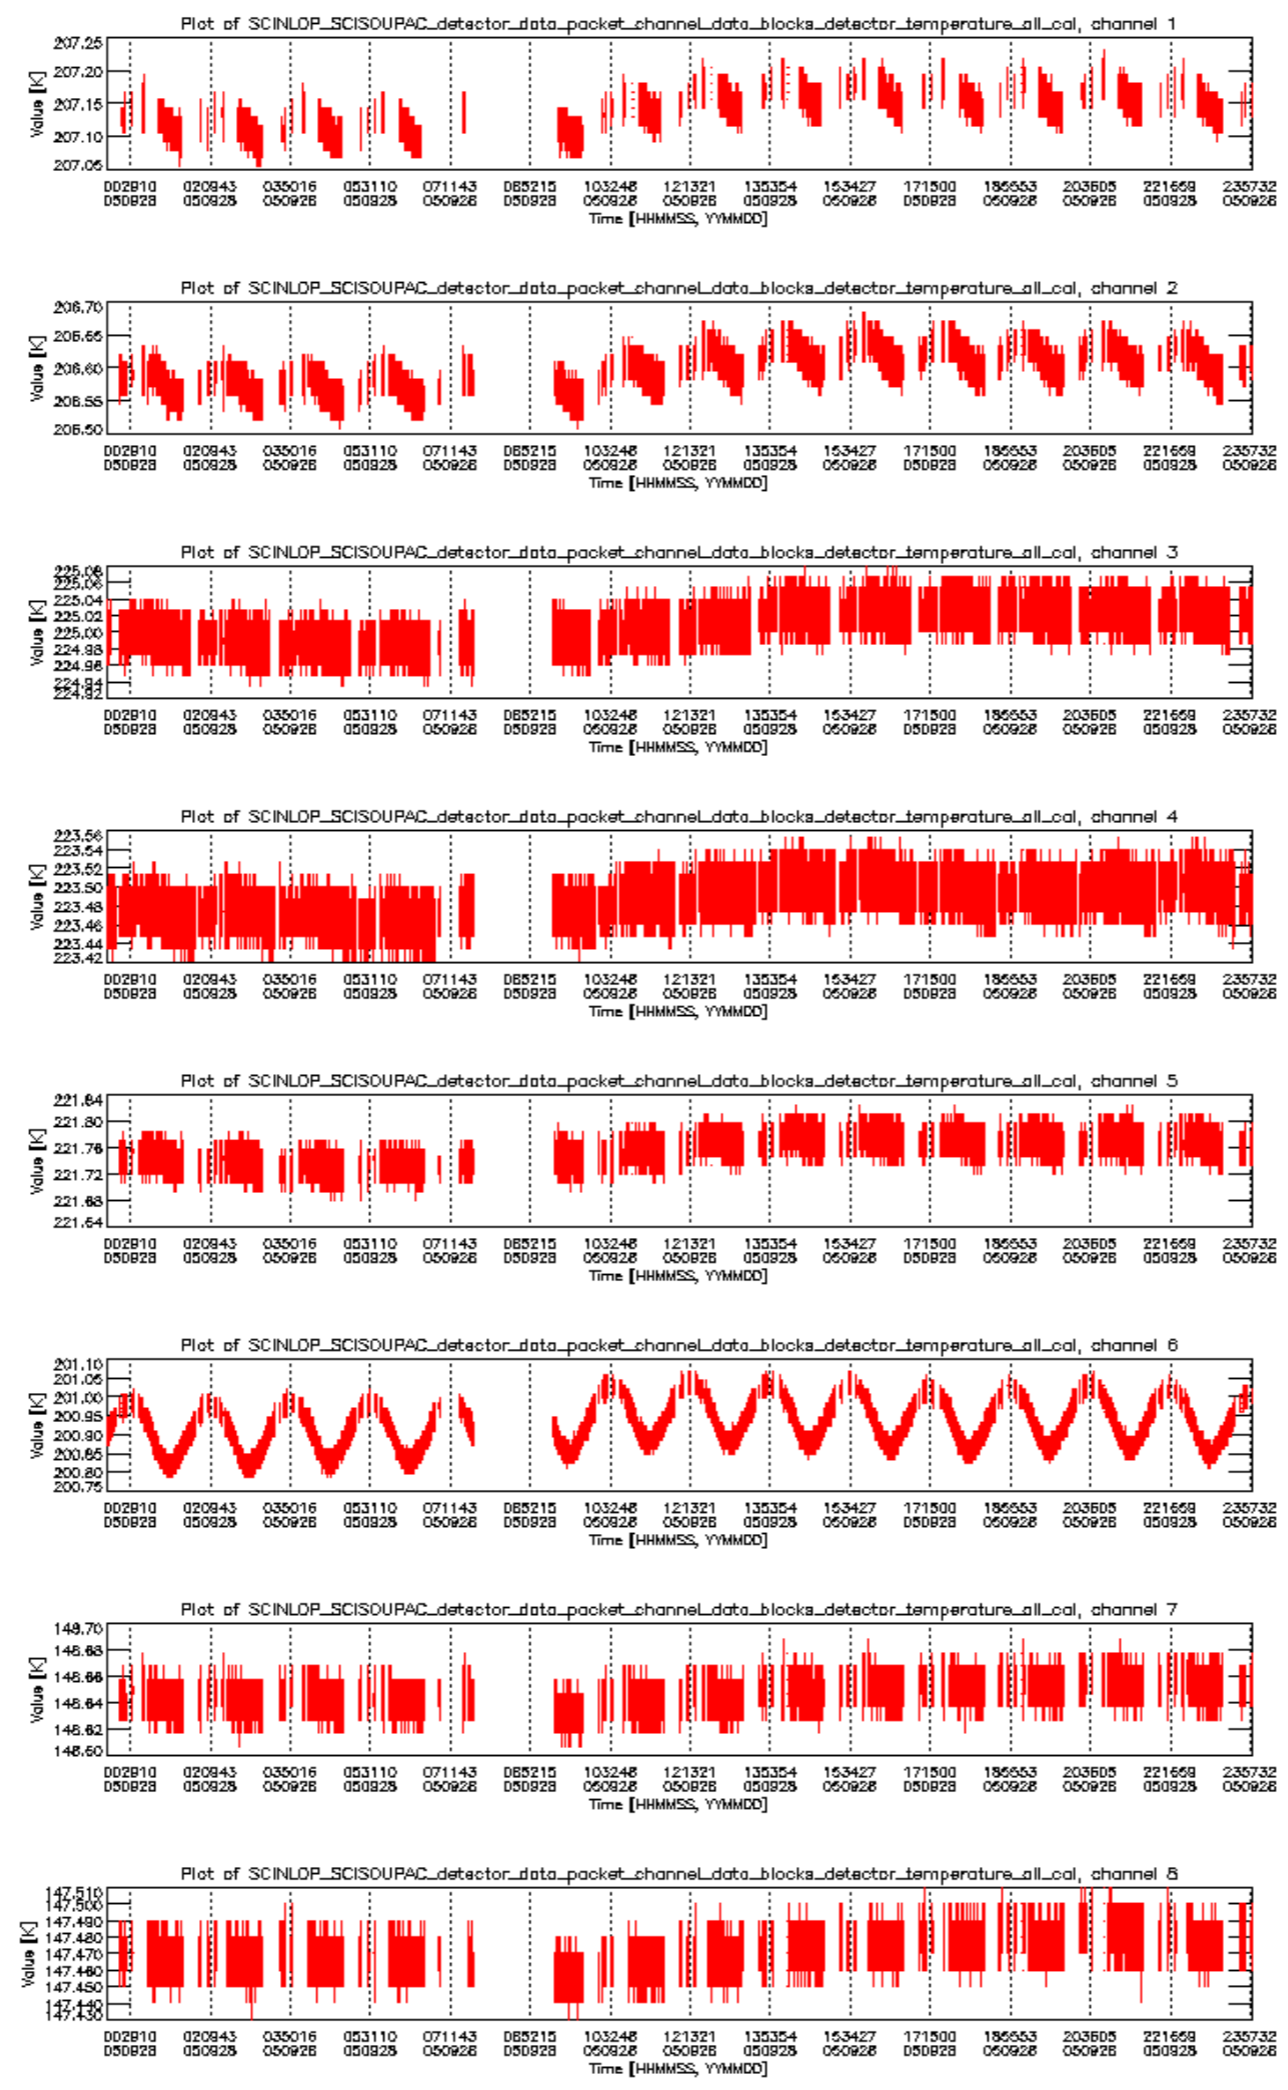

0.1.1 Report summary

The table below shows general characteristics of the data that are included into this report.

Item	Value
Report version	vdraft_20050403
Time of report generation	02OCT2005 02:43:06
Data source version	PFHS/5.34-N
Processing scope for products	28SEP2005 00:00:00 to 29SEP2005 00:00:00
Start time of first product within scope	27SEP2005 22:36:45
Stop time of last product within scope	29SEP2005 01:25:40
Total number of level 0 products	16
Number of level 0 products with errors	16

- A table showing which ADFs were used for processing (red values indicate that multiple ADFs of the same type were used)
- Various time line plots, one for each ADF, which show when which ADF was used.

If multiple ADFs of a single type were used, these are marked **red** in the table.

Number	ADF
	CNO (LEVEL_0_CONFIGURATION_FILE)
0	AUX_CNO_AXVPDS20020123_121901_20020101_000000_20200101_000000
	FPO (ORBIT_STATE_VECTOR_FILE)
1	AUX_FPO_AXVPDS20050927_223558_20050927_192721_20051007_205334
2	AUX_FPO_AXVPDS20050927_223631_20050927_192721_20051007_205334
3	AUX_FPO_AXVPDS20050928_234638_20050928_185544_20051008_202157

Bar plot of ADFs used for ORBIT_STATE_VECTOR_FILE.
See legend for details.