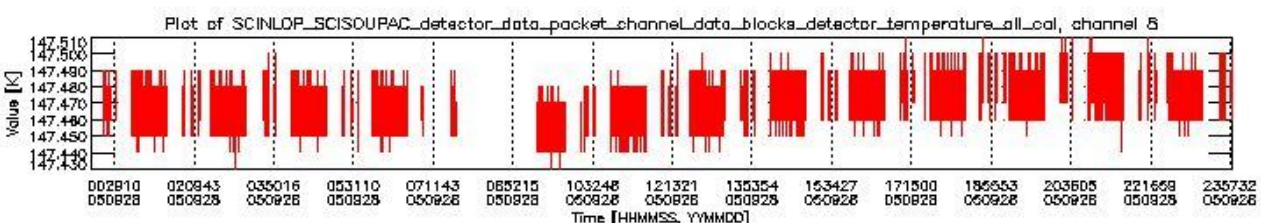

0.3 ADF monitoring

This section shows the (variation in) ADFs used for each of the products. It consists of:

- A table showing which ADFs were used for processing (red values indicate that multiple ADFs of the same type were used)
- Various time line plots, one for each ADF, which show when which ADF was used.

If multiple ADFs of a single type were used, these are marked **red** in the table.

Number	ADF
	CNO (LEVEL_0_CONFIGURATION_FILE)
0	AUX_CNO_AXVPDS20020123_121901_20020101_000000_20200101_000000
	FPO (ORBIT_STATE_VECTOR_FILE)
1	AUX_FPO_AXVPDS20050927_223558_20050927_192721_20051007_205334
2	AUX_FPO_AXVPDS20050927_223631_20050927_192721_20051007_205334
3	AUX_FPO_AXVPDS20050928_234638_20050928_185544_20051008_202157