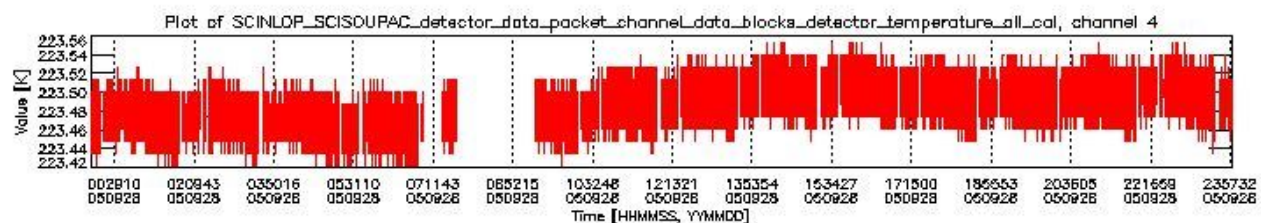

0.3 ADF monitoring

This section shows the (variation in) ADFs used for each of the products. It consists of:

- A table showing which ADFs were used for processing (red values indicate that multiple ADFs of the same type were used)
- Various time line plots, one for each ADF, which show when which ADF was used.

If multiple ADFs of a single type were used, these are marked **red** in the table.

Number	ADF
	CNO (LEVEL_0_CONFIGURATION_FILE)
0	AUX_CNO_AXVPDS20020123_121901_20020101_000000_20200101_000000
	FPO (ORBIT_STATE_VECTOR_FILE)
1	AUX_FPO_AXVPDS20050927_223558_20050927_192721_20051007_205334
2	AUX_FPO_AXVPDS20050927_223631_20050927_192721_20051007_205334
3	AUX_FPO_AXVPDS20050928_234638_20050928_185544_20051008_202157