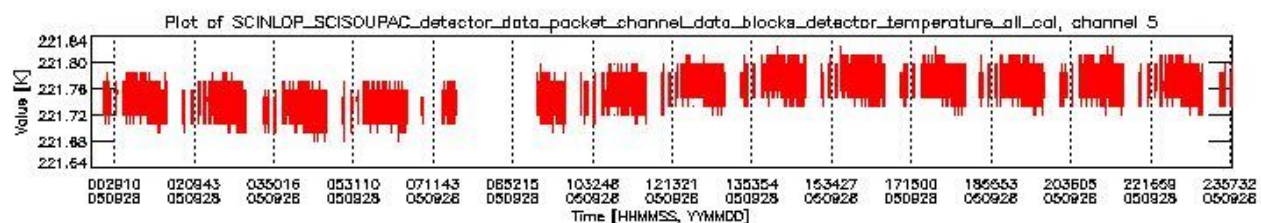

0.3 ADF monitoring

This section shows the (variation in) ADFs used for each of the products. It consists of:

- A table showing which ADFs were used for processing (red values indicate that multiple ADFs of the same type were used)
- Various time line plots, one for each ADF, which show when which ADF was used.

If multiple ADFs of a single type were used, these are marked **red** in the table.

Number	ADF
	CNO (LEVEL_0_CONFIGURATION_FILE)
0	AUX_CNO_AXVPDS20020123_121901_20020101_000000_20200101_000000
	FPO (ORBIT_STATE_VECTOR_FILE)
1	AUX_FPO_AXVPDS20050927_223558_20050927_192721_20051007_205334
2	AUX_FPO_AXVPDS20050927_223631_20050927_192721_20051007_205334
3	AUX_FPO_AXVPDS20050928_234638_20050928_185544_20051008_202157