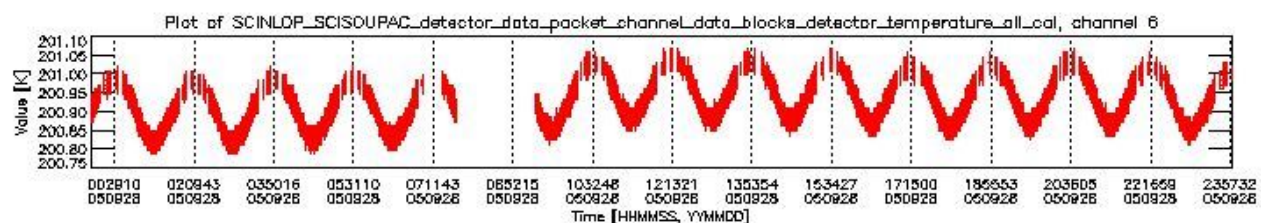

0.3 ADF monitoring

This section shows the (variation in) ADFs used for each of the products. It consists of:

- A table showing which ADFs were used for processing (red values indicate that multiple ADFs of the same type were used)
- Various time line plots, one for each ADF, which show when which ADF was used.

If multiple ADFs of a single type were used, these are marked **red** in the table.

Number	ADF
	CNO (LEVEL_0_CONFIGURATION_FILE)
0	AUX_CNO_AXVPDS20020123_121901_20020101_000000_20200101_000000
	FPO (ORBIT_STATE_VECTOR_FILE)
1	AUX_FPO_AXVPDS20050927_223558_20050927_192721_20051007_205334
2	AUX_FPO_AXVPDS20050927_223631_20050927_192721_20051007_205334
3	AUX_FPO_AXVPDS20050928_234638_20050928_185544_20051008_202157