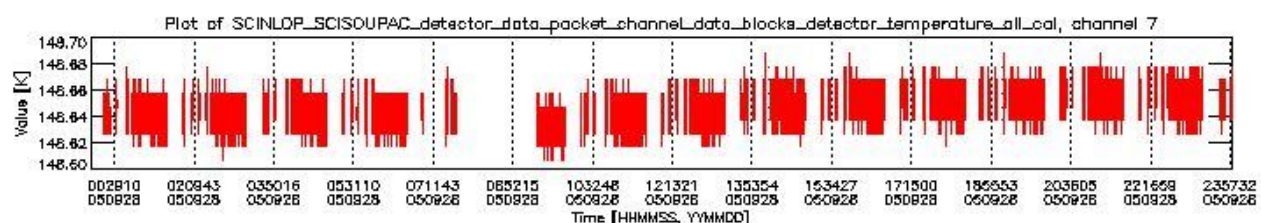

0.3 ADF monitoring

This section shows the (variation in) ADFs used for each of the products. It consists of:

- A table showing which ADFs were used for processing (red values indicate that multiple ADFs of the same type were used)
- Various time line plots, one for each ADF, which show when which ADF was used.

If multiple ADFs of a single type were used, these are marked **red** in the table.

Number	ADF
	CNO (LEVEL_0_CONFIGURATION_FILE)
0	AUX_CNO_AXVPDS20020123_121901_20020101_000000_20200101_000000
	FPO (ORBIT_STATE_VECTOR_FILE)
1	AUX_FPO_AXVPDS20050927_223558_20050927_192721_20051007_205334
2	AUX_FPO_AXVPDS20050927_223631_20050927_192721_20051007_205334
3	AUX_FPO_AXVPDS20050928_234638_20050928_185544_20051008_202157