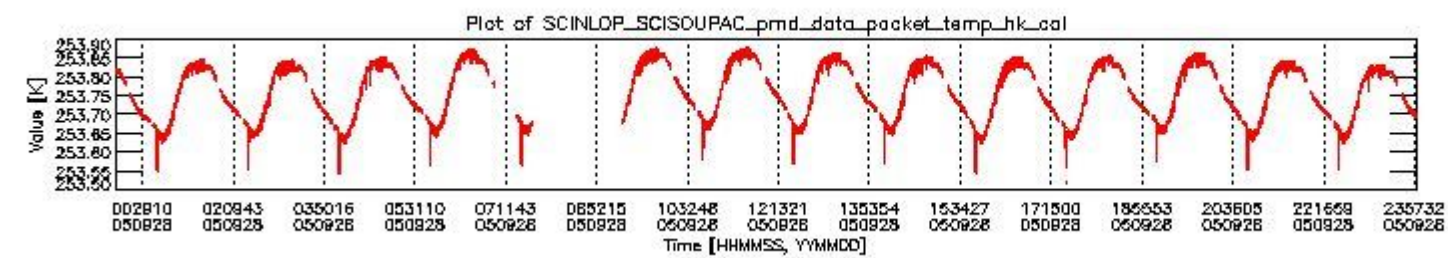

sciamachy_daily_report_level0_PFHS_5_34_N_20050928_3.PNG