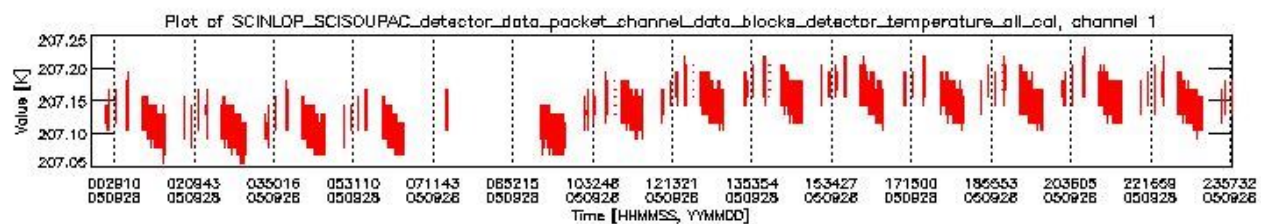

0.3 ADF monitoring

This section shows the (variation in) ADFs used for each of the products. It consists of:

- A table showing which ADFs were used for processing (red values indicate that multiple ADFs of the same type were used)
- Various time line plots, one for each ADF, which show when which ADF was used.

If multiple ADFs of a single type were used, these are marked **red** in the table.

Number	ADF
	CNO (LEVEL_0_CONFIGURATION_FILE)
0	AUX_CNO_AXVPDS20020123_121901_20020101_000000_20200101_000000
	FPO (ORBIT_STATE_VECTOR_FILE)
1	AUX_FPO_AXVPDS20050927_223558_20050927_192721_20051007_205334
2	AUX_FPO_AXVPDS20050927_223631_20050927_192721_20051007_205334
3	AUX_FPO_AXVPDS20050928_234638_20050928_185544_20051008_202157