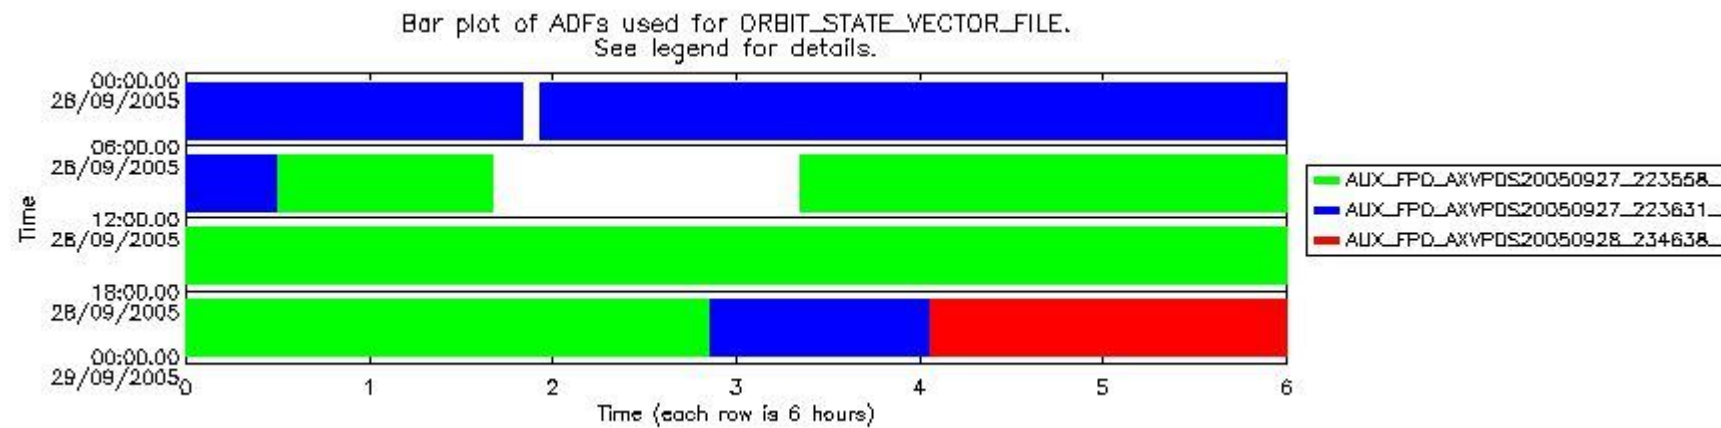

0.3 ADF monitoring

This section shows the (variation in) ADFs used for each of the products. It consists of:

- A table showing which ADFs were used for processing (red values indicate that multiple ADFs of the same type were used)
- Various time line plots, one for each ADF, which show when which ADF was used.

If multiple ADFs of a single type were used, these are marked **red** in the table.

Number	ADF
	CNO (LEVEL_0_CONFIGURATION_FILE)
0	AUX_CNO_AXVPDS20020123_121901_20020101_000000_20200101_000000
	FPO (ORBIT_STATE_VECTOR_FILE)
1	AUX_FPO_AXVPDS20050927_223558_20050927_192721_20051007_205334
2	AUX_FPO_AXVPDS20050927_223631_20050927_192721_20051007_205334
3	AUX_FPO_AXVPDS20050928_234638_20050928_185544_20051008_202157