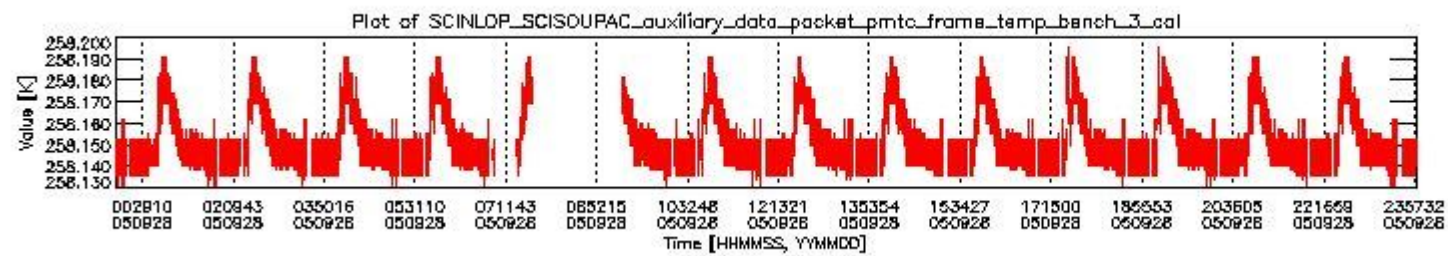

0.1.1 Report summary

The table below shows general characteristics of the data that are included into this report.

Item	Value
Report version	vdraft_20050403
Time of report generation	02OCT2005 02:43:06
Data source version	PFHS/5.34-N
Processing scope for products	28SEP2005 00:00:00 to 29SEP2005 00:00:00
Start time of first product within scope	27SEP2005 22:36:45
Stop time of last product within scope	29SEP2005 01:25:40
Total number of level 0 products	16
Number of level 0 products with errors	16

0.2 Product Quality Indicators

This section shows information about product quality, currently temperatures.

sciamachy_daily_report_level0_PFHS_5_34_N_20050928_0.PNG

sciamachy_daily_report_level0_PFHS_5_34_N_20050928_1.PNG

- A table showing which ADFs were used for processing (red values indicate that multiple ADFs of the same type were used)
- Various time line plots, one for each ADF, which show when which ADF was used.