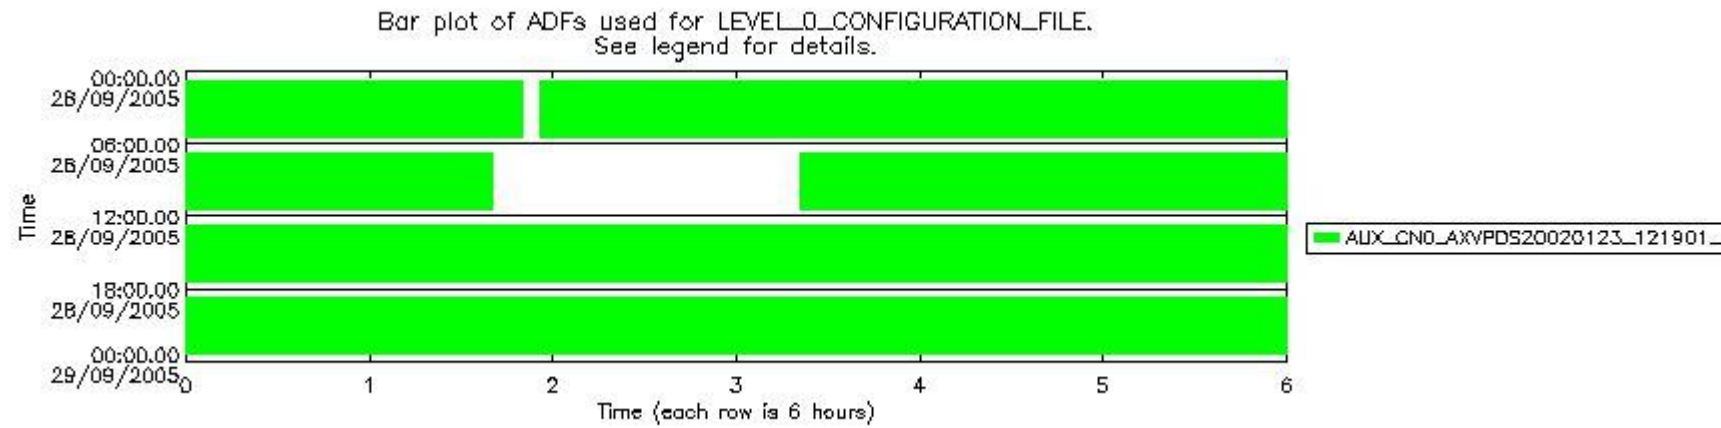

0.3 ADF monitoring

This section shows the (variation in) ADFs used for each of the products. It consists of:

- A table showing which ADFs were used for processing (red values indicate that multiple ADFs of the same type were used)
- Various time line plots, one for each ADF, which show when which ADF was used.

If multiple ADFs of a single type were used, these are marked **red** in the table.

Number	ADF
	CNO (LEVEL_0_CONFIGURATION_FILE)
0	AUX_CNO_AXVPDS20020123_121901_20020101_000000_20200101_000000
	FPO (ORBIT_STATE_VECTOR_FILE)
1	AUX_FPO_AXVPDS20050927_223558_20050927_192721_20051007_205334
2	AUX_FPO_AXVPDS20050927_223631_20050927_192721_20051007_205334
3	AUX_FPO_AXVPDS20050928_234638_20050928_185544_20051008_202157