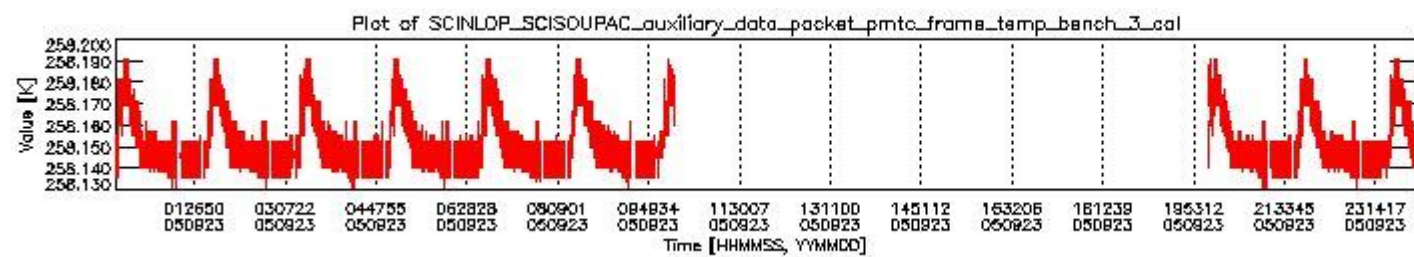

sciamachy_daily_report_level0_PFHS_5_34_N_20050923_2.PNG