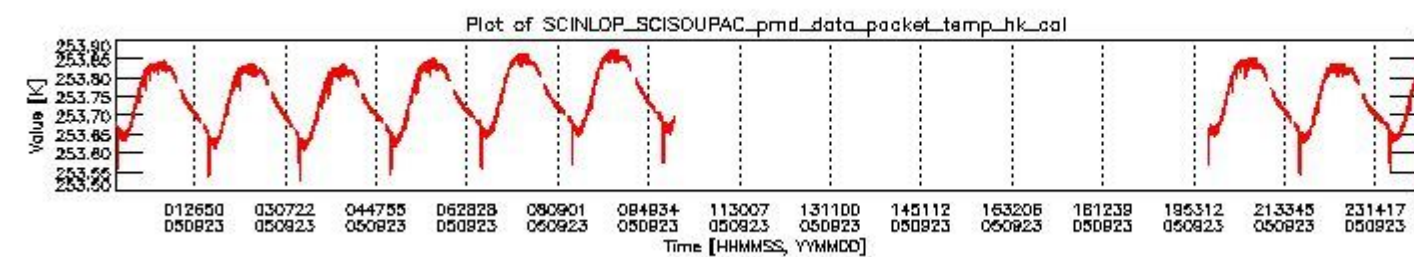

0.1.1 Report summary

The table below shows general characteristics of the data that are included into this report.

Item	Value
Report version	vdraft_20050403
Time of report generation	27SEP2005 01:12:01
Data source version	PFHS/5.34-N
Processing scope for products	23SEP2005 00:00:00 to 24SEP2005 00:00:00
Start time of first product within scope	22SEP2005 23:32:06
Stop time of last product within scope	24SEP2005 00:41:56
Total number of level 0 products	10
Number of level 0 products with errors	10

0.2 Product Quality Indicators

This section shows information about product quality, currently temperatures.

sciamachy_daily_report_level0_PFHS_5_34_N_20050923_1.PNG

sciamachy_daily_report_level0_PFHS_5_34_N_20050923_2.PNG

sciamachy_daily_report_level0_PFHS_5_34_N_20050923_3.PNG

0.3 ADF monitoring

This section shows the (variation in) ADFs used for each of the products. It consists of:

- A table showing which ADFs were used for processing (red values indicate that multiple ADFs of the same type were used)
- Various time line plots, one for each ADF, which show when which ADF was used.