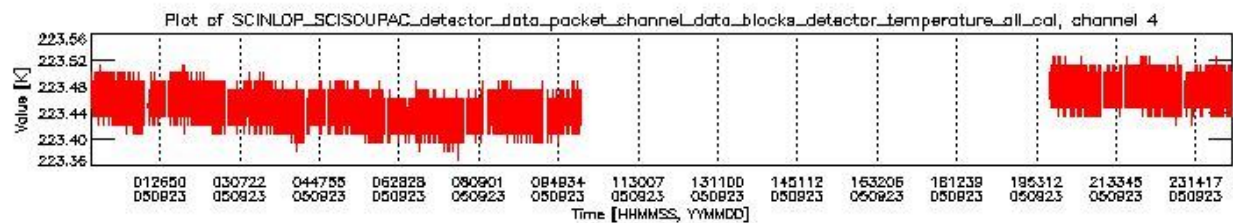

0.1.1 Report summary

The table below shows general characteristics of the data that are included into this report.

Item	Value
Report version	vdraft_20050403
Time of report generation	27SEP2005 01:12:01
Data source version	PFHS/5.34-N
Processing scope for products	23SEP2005 00:00:00 to 24SEP2005 00:00:00
Start time of first product within scope	22SEP2005 23:32:06
Stop time of last product within scope	24SEP2005 00:41:56
Total number of level 0 products	10
Number of level 0 products with errors	10

0.2 Product Quality Indicators

This section shows information about product quality, currently temperatures.

sciamachy_daily_report_level0_PFHS_5_34_N_20050923_1.PNG

sciamachy_daily_report_level0_PFHS_5_34_N_20050923_2.PNG

sciamachy_daily_report_level0_PFHS_5_34_N_20050923_3.PNG

0.3 ADF monitoring

This section shows the (variation in) ADFs used for each of the products. It consists of:

- A table showing which ADFs were used for processing (red values indicate that multiple ADFs of the same type were used)
- Various time line plots, one for each ADF, which show when which ADF was used.