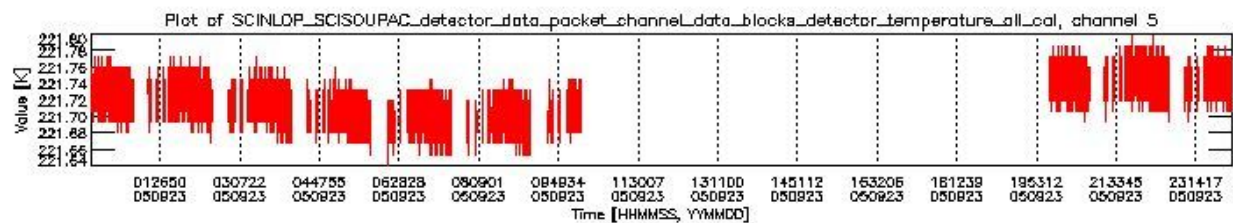

0.1.1 Report summary

The table below shows general characteristics of the data that are included into this report.

Item	Value
Report version	vdraft_20050403
Time of report generation	27SEP2005 01:12:01
Data source version	PFHS/5.34-N
Processing scope for products	23SEP2005 00:00:00 to 24SEP2005 00:00:00
Start time of first product within scope	22SEP2005 23:32:06
Stop time of last product within scope	24SEP2005 00:41:56
Total number of level 0 products	10
Number of level 0 products with errors	10

0.2 Product Quality Indicators

This section shows information about product quality, currently temperatures.

sciamachy_daily_report_level0_PFHS_5_34_N_20050923_1.PNG

sciamachy_daily_report_level0_PFHS_5_34_N_20050923_2.PNG

sciamachy_daily_report_level0_PFHS_5_34_N_20050923_3.PNG

0.3 ADF monitoring

This section shows the (variation in) ADFs used for each of the products. It consists of:

- A table showing which ADFs were used for processing (red values indicate that multiple ADFs of the same type were used)
- Various time line plots, one for each ADF, which show when which ADF was used.