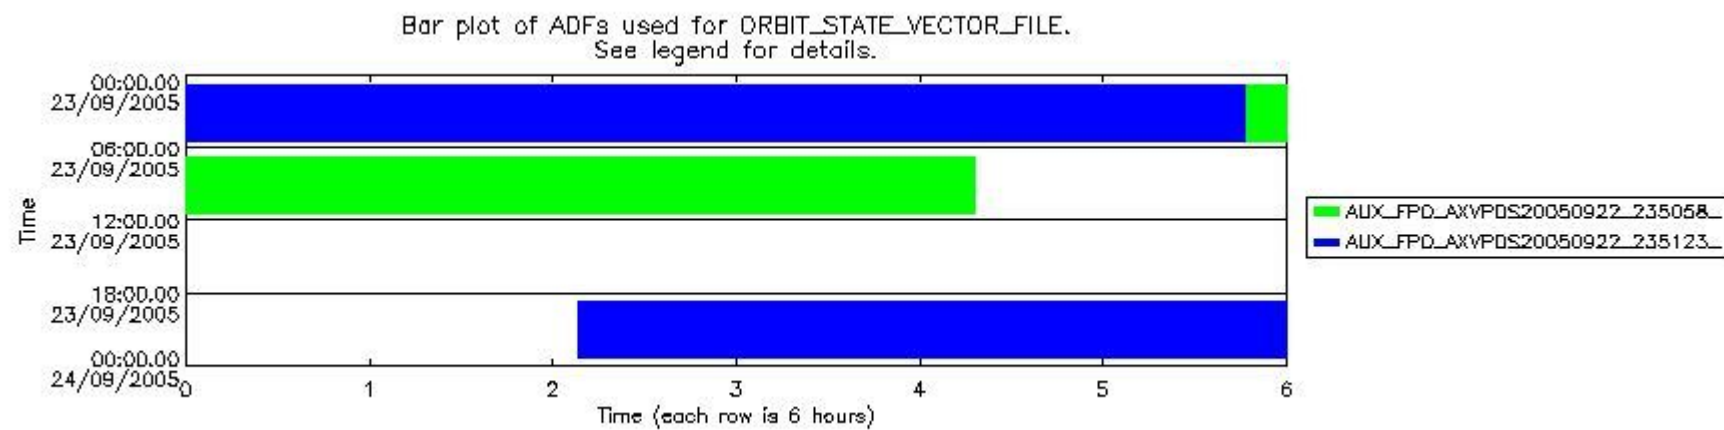

sciamachy_daily_report_level0_PFHS_5_34_N_20050923_6.PNG