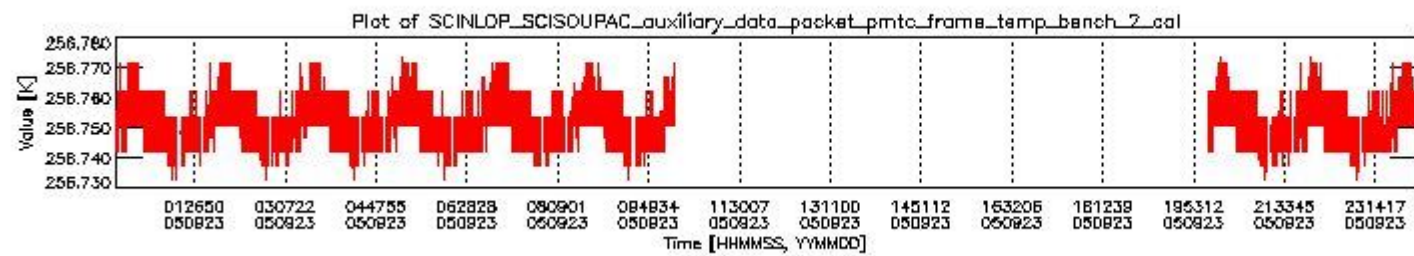

sciamachy_daily_report_level0_PFHS_5_34_N_20050923_1.PNG