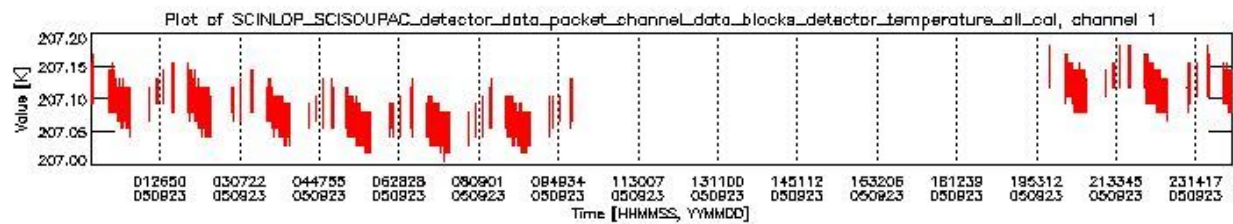

0.1.1 Report summary

The table below shows general characteristics of the data that are included into this report.

Item	Value
Report version	vdraft_20050403
Time of report generation	27SEP2005 01:12:01
Data source version	PFHS/5.34-N
Processing scope for products	23SEP2005 00:00:00 to 24SEP2005 00:00:00
Start time of first product within scope	22SEP2005 23:32:06
Stop time of last product within scope	24SEP2005 00:41:56
Total number of level 0 products	10
Number of level 0 products with errors	10

0.2 Product Quality Indicators

This section shows information about product quality, currently temperatures.

sciamachy_daily_report_level0_PFHS_5_34_N_20050923_1.PNG

sciamachy_daily_report_level0_PFHS_5_34_N_20050923_2.PNG

sciamachy_daily_report_level0_PFHS_5_34_N_20050923_3.PNG

0.3 ADF monitoring

This section shows the (variation in) ADFs used for each of the products. It consists of:

- A table showing which ADFs were used for processing (red values indicate that multiple ADFs of the same type were used)
- Various time line plots, one for each ADF, which show when which ADF was used.