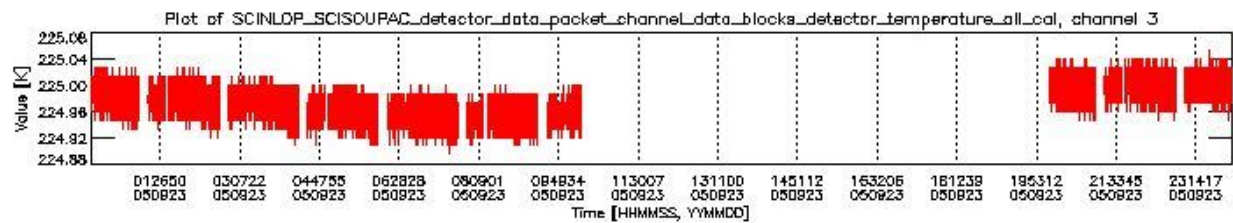

0.1.1 Report summary

The table below shows general characteristics of the data that are included into this report.

Item	Value
Report version	vdraft_20050403
Time of report generation	27SEP2005 01:12:01
Data source version	PFHS/5.34-N
Processing scope for products	23SEP2005 00:00:00 to 24SEP2005 00:00:00
Start time of first product within scope	22SEP2005 23:32:06
Stop time of last product within scope	24SEP2005 00:41:56
Total number of level 0 products	10
Number of level 0 products with errors	10

0.2 Product Quality Indicators

This section shows information about product quality, currently temperatures.

sciamachy_daily_report_level0_PFHS_5_34_N_20050923_1.PNG

sciamachy_daily_report_level0_PFHS_5_34_N_20050923_2.PNG

sciamachy_daily_report_level0_PFHS_5_34_N_20050923_3.PNG

0.3 ADF monitoring

This section shows the (variation in) ADFs used for each of the products. It consists of:

- A table showing which ADFs were used for processing (red values indicate that multiple ADFs of the same type were used)
- Various time line plots, one for each ADF, which show when which ADF was used.