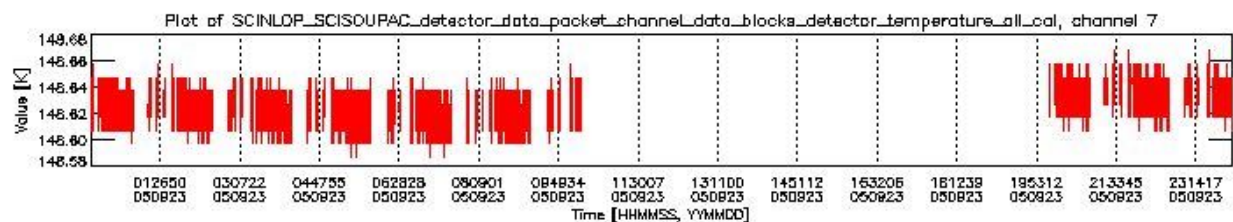

0.1.1 Report summary

The table below shows general characteristics of the data that are included into this report.

Item	Value
Report version	vdraft_20050403
Time of report generation	27SEP2005 01:12:01
Data source version	PFHS/5.34-N
Processing scope for products	23SEP2005 00:00:00 to 24SEP2005 00:00:00
Start time of first product within scope	22SEP2005 23:32:06
Stop time of last product within scope	24SEP2005 00:41:56
Total number of level 0 products	10
Number of level 0 products with errors	10

0.2 Product Quality Indicators

This section shows information about product quality, currently temperatures.

sciamachy_daily_report_level0_PFHS_5_34_N_20050923_1.PNG

sciamachy_daily_report_level0_PFHS_5_34_N_20050923_2.PNG

sciamachy_daily_report_level0_PFHS_5_34_N_20050923_3.PNG

0.3 ADF monitoring

This section shows the (variation in) ADFs used for each of the products. It consists of:

- A table showing which ADFs were used for processing (red values indicate that multiple ADFs of the same type were used)
- Various time line plots, one for each ADF, which show when which ADF was used.