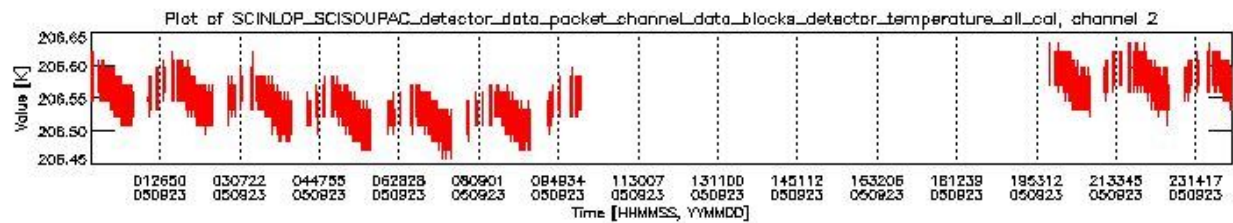

0.1.1 Report summary

The table below shows general characteristics of the data that are included into this report.

Item	Value
Report version	vdraft_20050403
Time of report generation	27SEP2005 01:12:01
Data source version	PFHS/5.34-N
Processing scope for products	23SEP2005 00:00:00 to 24SEP2005 00:00:00
Start time of first product within scope	22SEP2005 23:32:06
Stop time of last product within scope	24SEP2005 00:41:56
Total number of level 0 products	10
Number of level 0 products with errors	10

0.2 Product Quality Indicators

This section shows information about product quality, currently temperatures.

sciamachy_daily_report_level0_PFHS_5_34_N_20050923_1.PNG

sciamachy_daily_report_level0_PFHS_5_34_N_20050923_2.PNG

sciamachy_daily_report_level0_PFHS_5_34_N_20050923_3.PNG

0.3 ADF monitoring

This section shows the (variation in) ADFs used for each of the products. It consists of:

- A table showing which ADFs were used for processing (red values indicate that multiple ADFs of the same type were used)
- Various time line plots, one for each ADF, which show when which ADF was used.