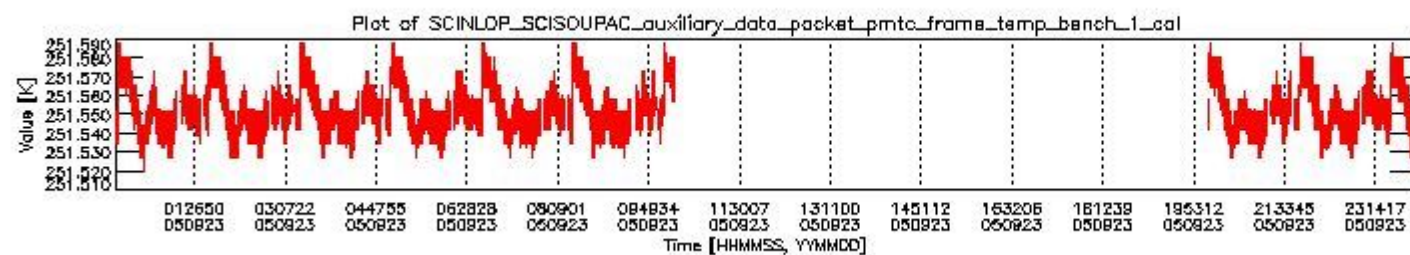

0. SCIAMACHY Daily Report for level 0 products

[0.1 General Info](#)

[0.2 Product Quality Indicators](#)

[0.3 ADF monitoring](#)

0.1 General Info

This report contains a daily analysis on parameters extracted from SCIAMACHY level 0 data (The SCI_NL__0P product).

0.1.1 Report summary

The table below shows general characteristics of the data that are included into this report.

Item	Value
Report version	vdraft_20050403
Time of report generation	27SEP2005 01:12:01
Data source version	PFHS/5.34-N
Processing scope for products	23SEP2005 00:00:00 to 24SEP2005 00:00:00
Start time of first product within scope	22SEP2005 23:32:06
Stop time of last product within scope	24SEP2005 00:41:56
Total number of level 0 products	10
Number of level 0 products with errors	10

0.2 Product Quality Indicators

This section shows information about product quality, currently temperatures.

sciamachy_daily_report_level0_PFHS_5_34_N_20050923_1.PNG

sciamachy_daily_report_level0_PFHS_5_34_N_20050923_2.PNG