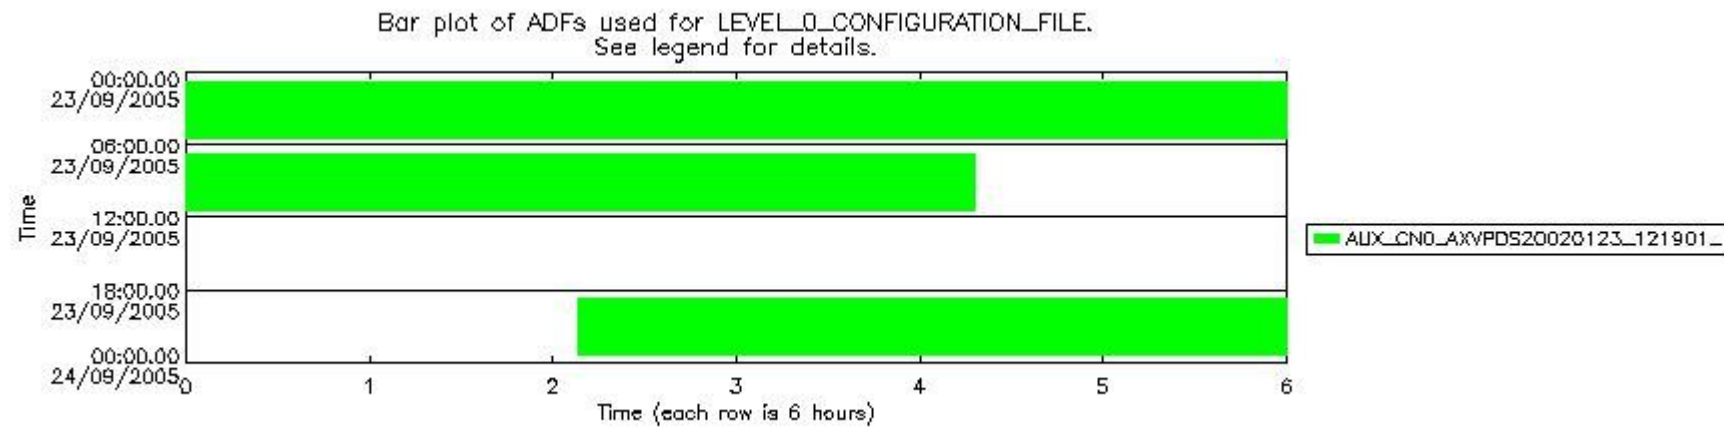

0.1.1 Report summary

The table below shows general characteristics of the data that are included into this report.

Item	Value
Report version	vdraft_20050403
Time of report generation	27SEP2005 01:12:01
Data source version	PFHS/5.34-N
Processing scope for products	23SEP2005 00:00:00 to 24SEP2005 00:00:00
Start time of first product within scope	22SEP2005 23:32:06
Stop time of last product within scope	24SEP2005 00:41:56
Total number of level 0 products	10
Number of level 0 products with errors	10

0.2 Product Quality Indicators

This section shows information about product quality, currently temperatures.

sciamachy_daily_report_level0_PFHS_5_34_N_20050923_1.PNG

sciamachy_daily_report_level0_PFHS_5_34_N_20050923_2.PNG

sciamachy_daily_report_level0_PFHS_5_34_N_20050923_3.PNG

0.3 ADF monitoring

This section shows the (variation in) ADFs used for each of the products. It consists of:

- A table showing which ADFs were used for processing (red values indicate that multiple ADFs of the same type were used)
- Various time line plots, one for each ADF, which show when which ADF was used.

If multiple ADFs of a single type were used, these are marked **red** in the table.

Number	ADF
	CNO (LEVEL_0_CONFIGURATION_FILE)
0	AUX_CNO_AXVPDS20020123_121901_20020101_000000_20200101_000000
	FPO (ORBIT_STATE_VECTOR_FILE)
1	AUX_FPO_AXVPDS20050922_235058_20050922_184414_20051002_201027
2	AUX_FPO_AXVPDS20050922_235123_20050922_184414_20051002_201027