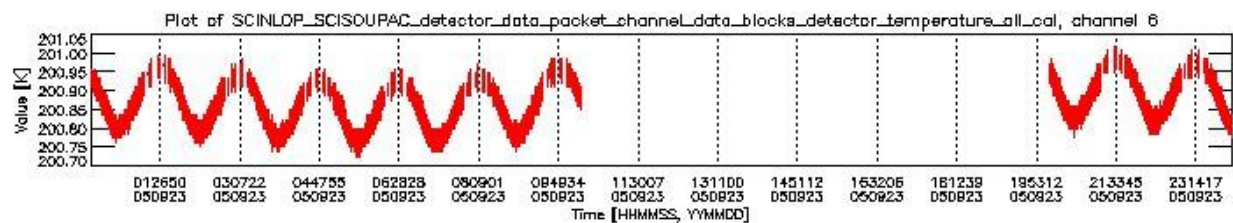

0.1.1 Report summary

The table below shows general characteristics of the data that are included into this report.

Item	Value
Report version	vdraft_20050403
Time of report generation	27SEP2005 01:12:01
Data source version	PFHS/5.34-N
Processing scope for products	23SEP2005 00:00:00 to 24SEP2005 00:00:00
Start time of first product within scope	22SEP2005 23:32:06
Stop time of last product within scope	24SEP2005 00:41:56
Total number of level 0 products	10
Number of level 0 products with errors	10

0.2 Product Quality Indicators

This section shows information about product quality, currently temperatures.

sciamachy_daily_report_level0_PFHS_5_34_N_20050923_1.PNG

sciamachy_daily_report_level0_PFHS_5_34_N_20050923_2.PNG

sciamachy_daily_report_level0_PFHS_5_34_N_20050923_3.PNG

0.3 ADF monitoring

This section shows the (variation in) ADFs used for each of the products. It consists of:

- A table showing which ADFs were used for processing (red values indicate that multiple ADFs of the same type were used)
- Various time line plots, one for each ADF, which show when which ADF was used.