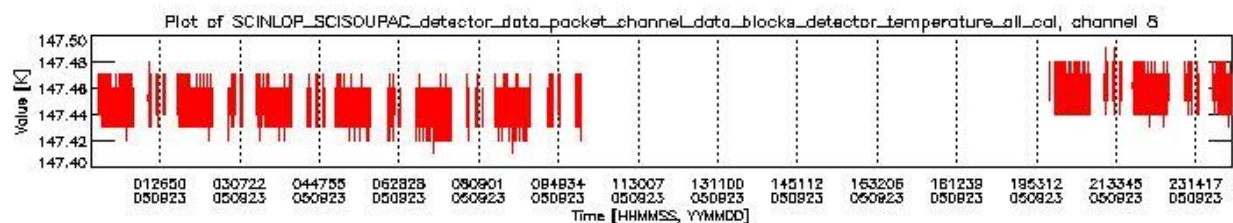

0.1.1 Report summary

The table below shows general characteristics of the data that are included into this report.

Item	Value
Report version	vdraft_20050403
Time of report generation	27SEP2005 01:12:01
Data source version	PFHS/5.34-N
Processing scope for products	23SEP2005 00:00:00 to 24SEP2005 00:00:00
Start time of first product within scope	22SEP2005 23:32:06
Stop time of last product within scope	24SEP2005 00:41:56
Total number of level 0 products	10
Number of level 0 products with errors	10

0.2 Product Quality Indicators

This section shows information about product quality, currently temperatures.

sciamachy_daily_report_level0_PFHS_5_34_N_20050923_1.PNG

sciamachy_daily_report_level0_PFHS_5_34_N_20050923_2.PNG

sciamachy_daily_report_level0_PFHS_5_34_N_20050923_3.PNG

0.3 ADF monitoring

This section shows the (variation in) ADFs used for each of the products. It consists of:

- A table showing which ADFs were used for processing (red values indicate that multiple ADFs of the same type were used)
- Various time line plots, one for each ADF, which show when which ADF was used.