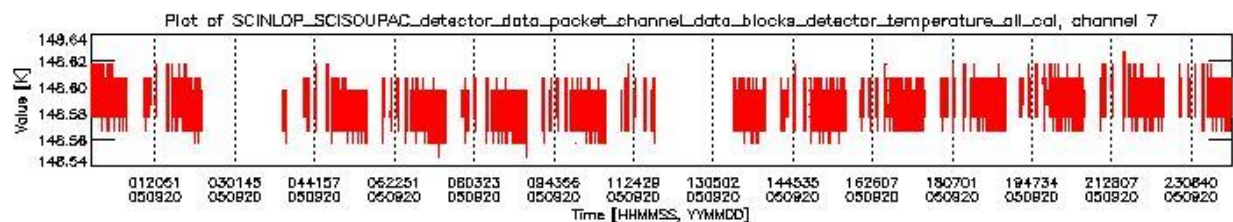

0.3 ADF monitoring

This section shows the (variation in) ADFs used for each of the products. It consists of:

- A table showing which ADFs were used for processing (red values indicate that multiple ADFs of the same type were used)
- Various time line plots, one for each ADF, which show when which ADF was used.

If multiple ADFs of a single type were used, these are marked **red** in the table.

Number	ADF
	CNO (LEVEL_0_CONFIGURATION_FILE)
0	AUX_CNO_AXVPDS20020123_121901_20020101_000000_20200101_000000
	FPO (ORBIT_STATE_VECTOR_FILE)
1	AUX_FPO_AXVPDS20050919_233609_20050919_183829_20050929_200443
2	AUX_FPO_AXVPDS20050919_233633_20050919_183829_20050929_200443
3	AUX_FPO_AXVPDS20050920_225710_20050920_194728_20050930_211342