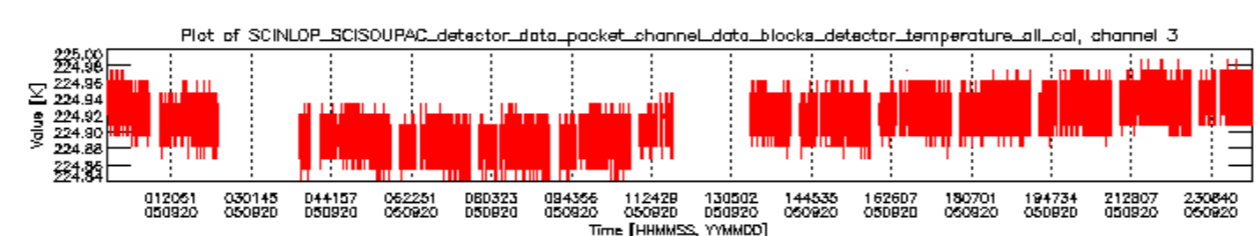

### 0.3 ADF monitoring

This section shows the (variation in) ADFs used for each of the products. It consists of:

- A table showing which ADFs were used for processing (red values indicate that multiple ADFs of the same type were used)
- Various time line plots, one for each ADF, which show when which ADF was used.

If multiple ADFs of a single type were used, these are marked **red** in the table.

Number	ADF
	<b>CNO (LEVEL_0_CONFIGURATION_FILE)</b>
0	AUX_CNO_AXVPDS20020123_121901_20020101_000000_20200101_000000
	<b>FPO (ORBIT_STATE_VECTOR_FILE)</b>
1	AUX_FPO_AXVPDS20050919_233609_20050919_183829_20050929_200443
2	AUX_FPO_AXVPDS20050919_233633_20050919_183829_20050929_200443
3	AUX_FPO_AXVPDS20050920_225710_20050920_194728_20050930_211342

Bar plot of ADFs used for ORBIT\_STATE\_VECTOR\_FILE.  
See legend for details.