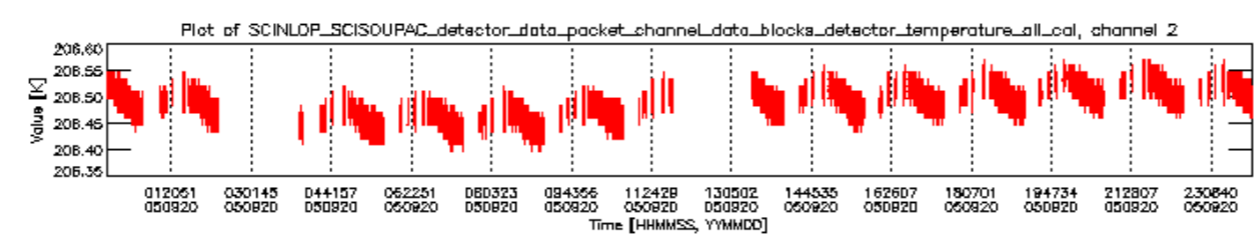

### 0.3 ADF monitoring

This section shows the (variation in) ADFs used for each of the products. It consists of:

- A table showing which ADFs were used for processing (red values indicate that multiple ADFs of the same type were used)
- Various time line plots, one for each ADF, which show when which ADF was used.

If multiple ADFs of a single type were used, these are marked **red** in the table.

Number	ADF
	<b>CNO (LEVEL_0_CONFIGURATION_FILE)</b>
0	AUX_CNO_AXVPDS20020123_121901_20020101_000000_20200101_000000
	<b>FPO (ORBIT_STATE_VECTOR_FILE)</b>
1	AUX_FPO_AXVPDS20050919_233609_20050919_183829_20050929_200443
2	AUX_FPO_AXVPDS20050919_233633_20050919_183829_20050929_200443
3	AUX_FPO_AXVPDS20050920_225710_20050920_194728_20050930_211342

Bar plot of ADFs used for ORBIT\_STATE\_VECTOR\_FILE.  
See legend for details.