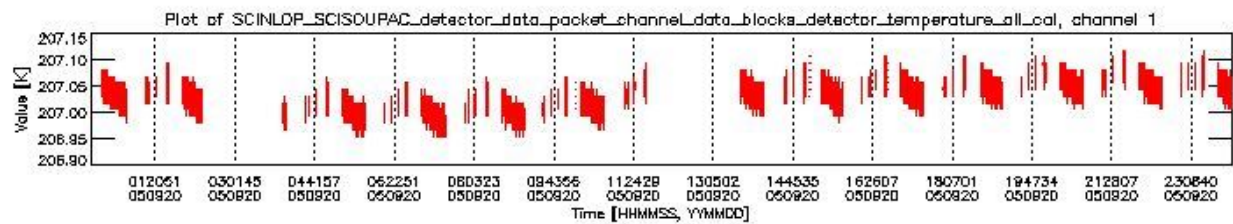

0.3 ADF monitoring

This section shows the (variation in) ADFs used for each of the products. It consists of:

- A table showing which ADFs were used for processing (red values indicate that multiple ADFs of the same type were used)
- Various time line plots, one for each ADF, which show when which ADF was used.

If multiple ADFs of a single type were used, these are marked **red** in the table.

Number	ADF
	CNO (LEVEL_0_CONFIGURATION_FILE)
0	AUX_CNO_AXVPDS20020123_121901_20020101_000000_20200101_000000
	FPO (ORBIT_STATE_VECTOR_FILE)
1	AUX_FPO_AXVPDS20050919_233609_20050919_183829_20050929_200443
2	AUX_FPO_AXVPDS20050919_233633_20050919_183829_20050929_200443
3	AUX_FPO_AXVPDS20050920_225710_20050920_194728_20050930_211342