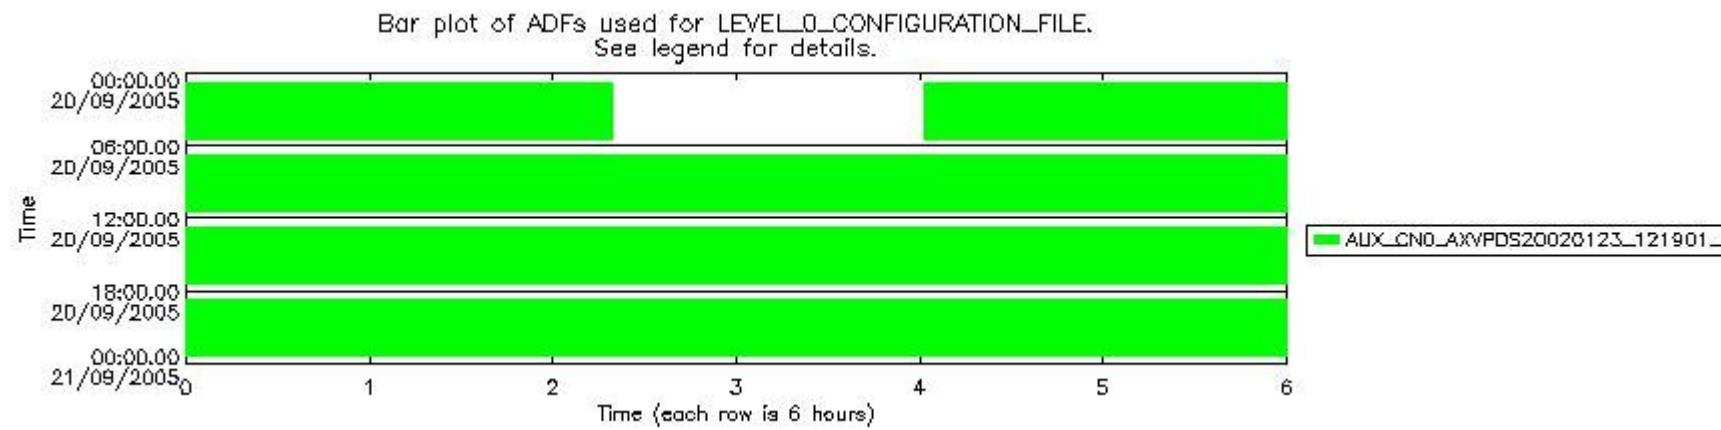

0.3 ADF monitoring

This section shows the (variation in) ADFs used for each of the products. It consists of:

- A table showing which ADFs were used for processing (red values indicate that multiple ADFs of the same type were used)
- Various time line plots, one for each ADF, which show when which ADF was used.

If multiple ADFs of a single type were used, these are marked **red** in the table.

Number	ADF
	CNO (LEVEL_0_CONFIGURATION_FILE)
0	AUX_CNO_AXVPDS20020123_121901_20020101_000000_20200101_000000
	FPO (ORBIT_STATE_VECTOR_FILE)
1	AUX_FPO_AXVPDS20050919_233609_20050919_183829_20050929_200443
2	AUX_FPO_AXVPDS20050919_233633_20050919_183829_20050929_200443
3	AUX_FPO_AXVPDS20050920_225710_20050920_194728_20050930_211342