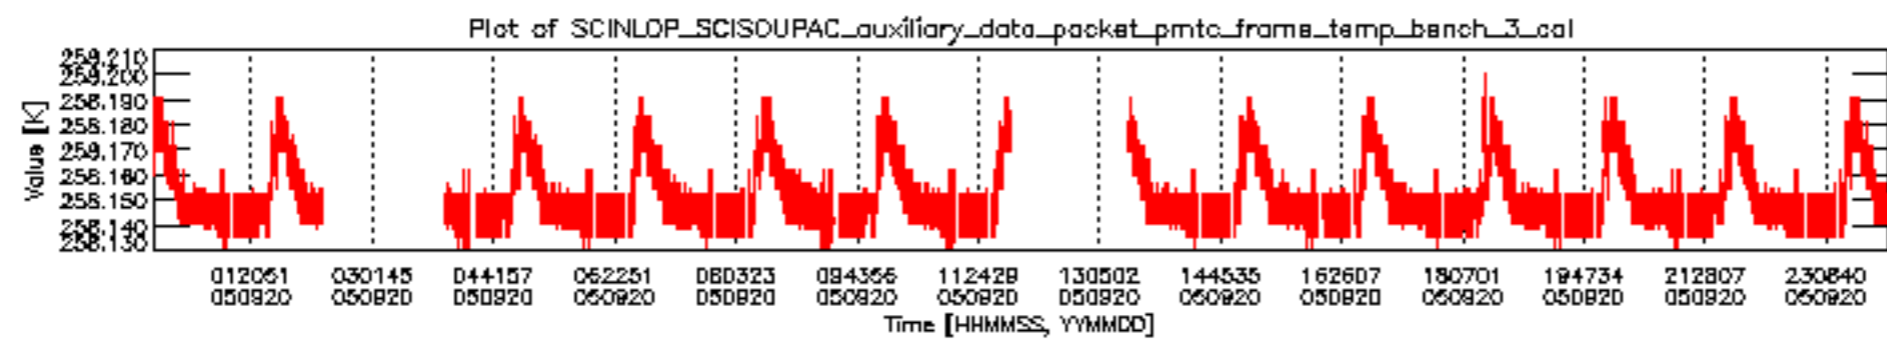

### 0.3 ADF monitoring

This section shows the (variation in) ADFs used for each of the products. It consists of:

- A table showing which ADFs were used for processing (red values indicate that multiple ADFs of the same type were used)
- Various time line plots, one for each ADF, which show when which ADF was used.

If multiple ADFs of a single type were used, these are marked **red** in the table.

Number	ADF
	<b>CNO (LEVEL_0_CONFIGURATION_FILE)</b>
0	AUX_CNO_AXVPDS20020123_121901_20020101_000000_20200101_000000
	<b>FPO (ORBIT_STATE_VECTOR_FILE)</b>
1	AUX_FPO_AXVPDS20050919_233609_20050919_183829_20050929_200443
2	AUX_FPO_AXVPDS20050919_233633_20050919_183829_20050929_200443
3	AUX_FPO_AXVPDS20050920_225710_20050920_194728_20050930_211342

Bar plot of ADFs used for ORBIT\_STATE\_VECTOR\_FILE.  
See legend for details.