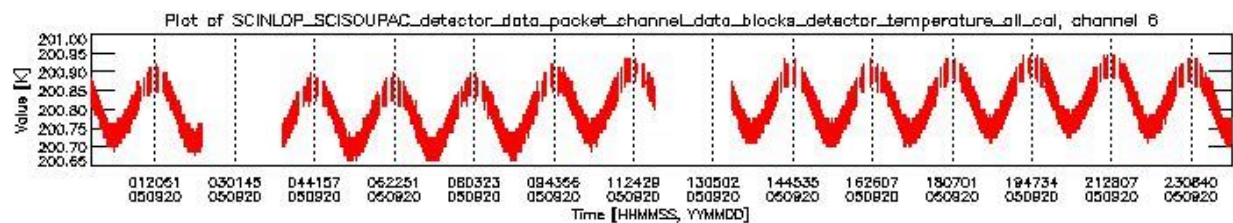

0.3 ADF monitoring

This section shows the (variation in) ADFs used for each of the products. It consists of:

- A table showing which ADFs were used for processing (red values indicate that multiple ADFs of the same type were used)
- Various time line plots, one for each ADF, which show when which ADF was used.

If multiple ADFs of a single type were used, these are marked **red** in the table.

Number	ADF
	CNO (LEVEL_0_CONFIGURATION_FILE)
0	AUX_CNO_AXVPDS20020123_121901_20020101_000000_20200101_000000
	FPO (ORBIT_STATE_VECTOR_FILE)
1	AUX_FPO_AXVPDS20050919_233609_20050919_183829_20050929_200443
2	AUX_FPO_AXVPDS20050919_233633_20050919_183829_20050929_200443
3	AUX_FPO_AXVPDS20050920_225710_20050920_194728_20050930_211342