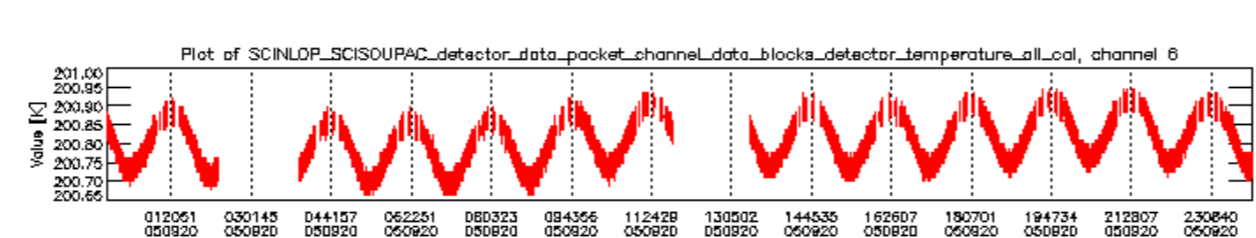

### 0.3 ADF monitoring

This section shows the (variation in) ADFs used for each of the products. It consists of:

- A table showing which ADFs were used for processing (red values indicate that multiple ADFs of the same type were used)
- Various time line plots, one for each ADF, which show when which ADF was used.

If multiple ADFs of a single type were used, these are marked **red** in the table.

Number	ADF
	<b>CNO (LEVEL_0_CONFIGURATION_FILE)</b>
0	AUX_CNO_AXVPDS20020123_121901_20020101_000000_20200101_000000
	<b>FPO (ORBIT_STATE_VECTOR_FILE)</b>
1	AUX_FPO_AXVPDS20050919_233609_20050919_183829_20050929_200443
2	AUX_FPO_AXVPDS20050919_233633_20050919_183829_20050929_200443
3	AUX_FPO_AXVPDS20050920_225710_20050920_194728_20050930_211342

Bar plot of ADFs used for ORBIT\_STATE\_VECTOR\_FILE.  
See legend for details.