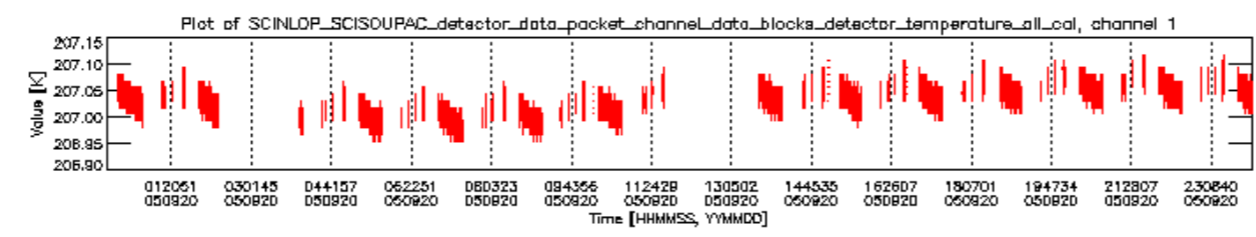

### 0.3 ADF monitoring

This section shows the (variation in) ADFs used for each of the products. It consists of:

- A table showing which ADFs were used for processing (red values indicate that multiple ADFs of the same type were used)
- Various time line plots, one for each ADF, which show when which ADF was used.

If multiple ADFs of a single type were used, these are marked **red** in the table.

Number	ADF
	<b>CNO (LEVEL_0_CONFIGURATION_FILE)</b>
0	AUX_CNO_AXVPDS20020123_121901_20020101_000000_20200101_000000
	<b>FPO (ORBIT_STATE_VECTOR_FILE)</b>
1	AUX_FPO_AXVPDS20050919_233609_20050919_183829_20050929_200443
2	AUX_FPO_AXVPDS20050919_233633_20050919_183829_20050929_200443
3	AUX_FPO_AXVPDS20050920_225710_20050920_194728_20050930_211342

Bar plot of ADFs used for ORBIT\_STATE\_VECTOR\_FILE.  
See legend for details.