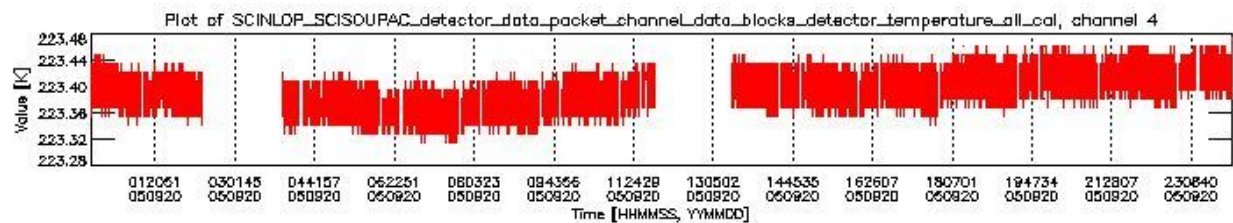

0.3 ADF monitoring

This section shows the (variation in) ADFs used for each of the products. It consists of:

- A table showing which ADFs were used for processing (red values indicate that multiple ADFs of the same type were used)
- Various time line plots, one for each ADF, which show when which ADF was used.

If multiple ADFs of a single type were used, these are marked **red** in the table.

Number	ADF
	CNO (LEVEL_0_CONFIGURATION_FILE)
0	AUX_CNO_AXVPDS20020123_121901_20020101_000000_20200101_000000
	FPO (ORBIT_STATE_VECTOR_FILE)
1	AUX_FPO_AXVPDS20050919_233609_20050919_183829_20050929_200443
2	AUX_FPO_AXVPDS20050919_233633_20050919_183829_20050929_200443
3	AUX_FPO_AXVPDS20050920_225710_20050920_194728_20050930_211342