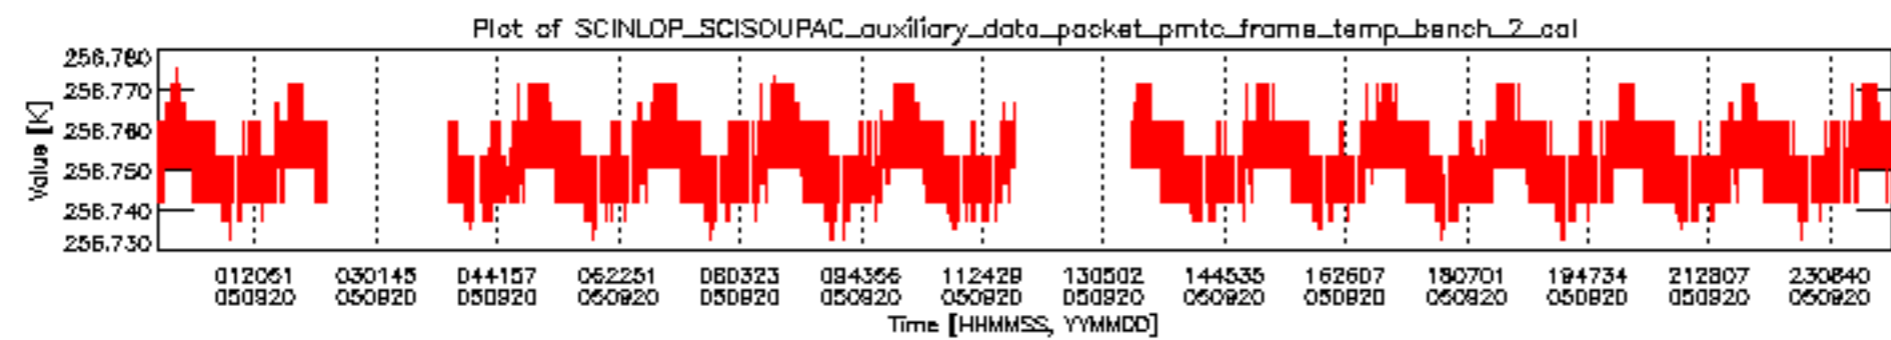

### 0.1.1 Report summary

The table below shows general characteristics of the data that are included into this report.

Item	Value
Report version	vdraft_20050403
Time of report generation	26SEP2005 07:13:10
Data source version	PFHS/5.34-N
Processing scope for products	20SEP2005 00:00:00 to 21SEP2005 00:00:00
Start time of first product within scope	19SEP2005 23:27:16
Stop time of last product within scope	21SEP2005 00:36:33
Total number of level 0 products	15
Number of level 0 products with errors	15

### 0.3 ADF monitoring

This section shows the (variation in) ADFs used for each of the products. It consists of:

- A table showing which ADFs were used for processing (red values indicate that multiple ADFs of the same type were used)
- Various time line plots, one for each ADF, which show when which ADF was used.

If multiple ADFs of a single type were used, these are marked **red** in the table.

Number	ADF
	<b>CNO (LEVEL_0_CONFIGURATION_FILE)</b>
0	AUX_CNO_AXVPDS20020123_121901_20020101_000000_20200101_000000
	<b>FPO (ORBIT_STATE_VECTOR_FILE)</b>
1	AUX_FPO_AXVPDS20050919_233609_20050919_183829_20050929_200443
2	AUX_FPO_AXVPDS20050919_233633_20050919_183829_20050929_200443
3	AUX_FPO_AXVPDS20050920_225710_20050920_194728_20050930_211342

Bar plot of ADFs used for ORBIT\_STATE\_VECTOR\_FILE.  
See legend for details.