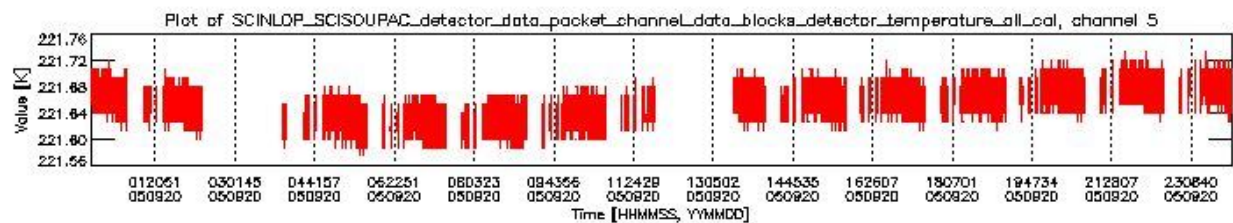

0.3 ADF monitoring

This section shows the (variation in) ADFs used for each of the products. It consists of:

- A table showing which ADFs were used for processing (red values indicate that multiple ADFs of the same type were used)
- Various time line plots, one for each ADF, which show when which ADF was used.

If multiple ADFs of a single type were used, these are marked **red** in the table.

Number	ADF
	CNO (LEVEL_0_CONFIGURATION_FILE)
0	AUX_CNO_AXVPDS20020123_121901_20020101_000000_20200101_000000
	FPO (ORBIT_STATE_VECTOR_FILE)
1	AUX_FPO_AXVPDS20050919_233609_20050919_183829_20050929_200443
2	AUX_FPO_AXVPDS20050919_233633_20050919_183829_20050929_200443
3	AUX_FPO_AXVPDS20050920_225710_20050920_194728_20050930_211342