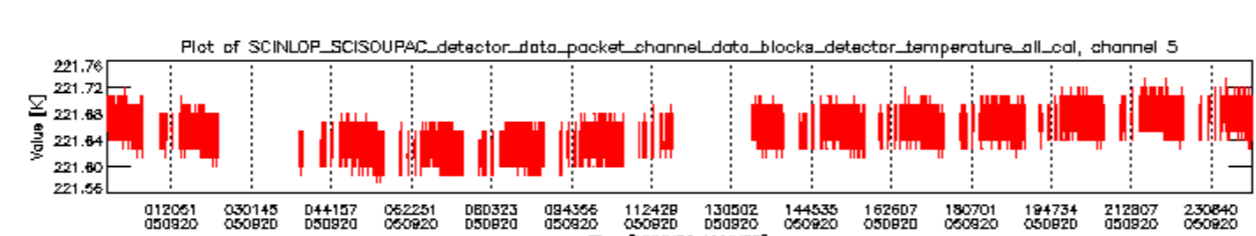

### 0.3 ADF monitoring

This section shows the (variation in) ADFs used for each of the products. It consists of:

- A table showing which ADFs were used for processing (red values indicate that multiple ADFs of the same type were used)
- Various time line plots, one for each ADF, which show when which ADF was used.

If multiple ADFs of a single type were used, these are marked **red** in the table.

Number	ADF
	<b>CNO (LEVEL_0_CONFIGURATION_FILE)</b>
0	AUX_CNO_AXVPDS20020123_121901_20020101_000000_20200101_000000
	<b>FPO (ORBIT_STATE_VECTOR_FILE)</b>
1	AUX_FPO_AXVPDS20050919_233609_20050919_183829_20050929_200443
2	AUX_FPO_AXVPDS20050919_233633_20050919_183829_20050929_200443
3	AUX_FPO_AXVPDS20050920_225710_20050920_194728_20050930_211342

Bar plot of ADFs used for ORBIT\_STATE\_VECTOR\_FILE.  
See legend for details.