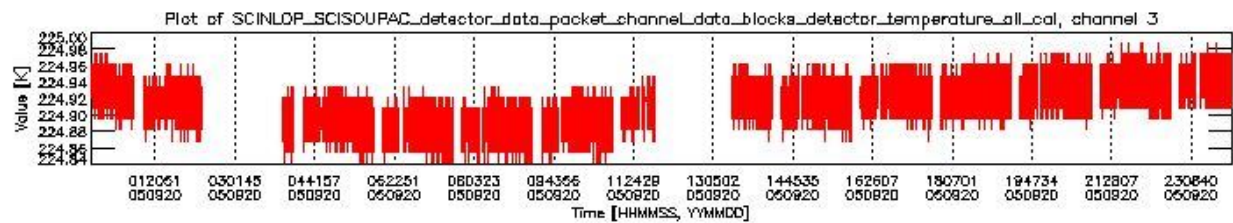

0.3 ADF monitoring

This section shows the (variation in) ADFs used for each of the products. It consists of:

- A table showing which ADFs were used for processing (red values indicate that multiple ADFs of the same type were used)
- Various time line plots, one for each ADF, which show when which ADF was used.

If multiple ADFs of a single type were used, these are marked **red** in the table.

Number	ADF
	CNO (LEVEL_0_CONFIGURATION_FILE)
0	AUX_CNO_AXVPDS20020123_121901_20020101_000000_20200101_000000
	FPO (ORBIT_STATE_VECTOR_FILE)
1	AUX_FPO_AXVPDS20050919_233609_20050919_183829_20050929_200443
2	AUX_FPO_AXVPDS20050919_233633_20050919_183829_20050929_200443
3	AUX_FPO_AXVPDS20050920_225710_20050920_194728_20050930_211342