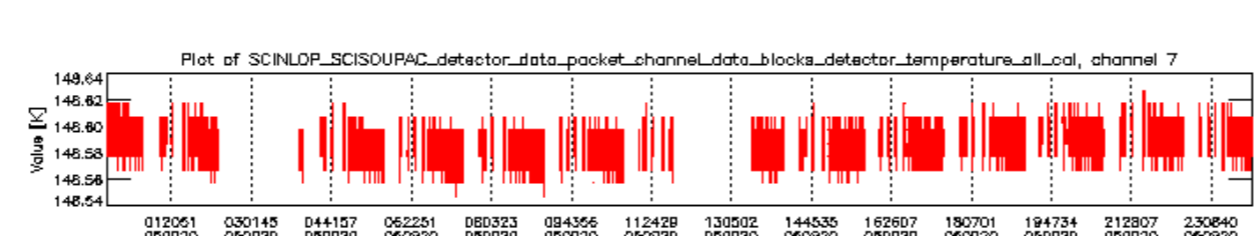

### 0.3 ADF monitoring

This section shows the (variation in) ADFs used for each of the products. It consists of:

- A table showing which ADFs were used for processing (red values indicate that multiple ADFs of the same type were used)
- Various time line plots, one for each ADF, which show when which ADF was used.

If multiple ADFs of a single type were used, these are marked **red** in the table.

Number	ADF
	<b>CNO (LEVEL_0_CONFIGURATION_FILE)</b>
0	AUX_CNO_AXVPDS20020123_121901_20020101_000000_20200101_000000
	<b>FPO (ORBIT_STATE_VECTOR_FILE)</b>
1	AUX_FPO_AXVPDS20050919_233609_20050919_183829_20050929_200443
2	AUX_FPO_AXVPDS20050919_233633_20050919_183829_20050929_200443
3	AUX_FPO_AXVPDS20050920_225710_20050920_194728_20050930_211342

Bar plot of ADFs used for ORBIT\_STATE\_VECTOR\_FILE.  
See legend for details.