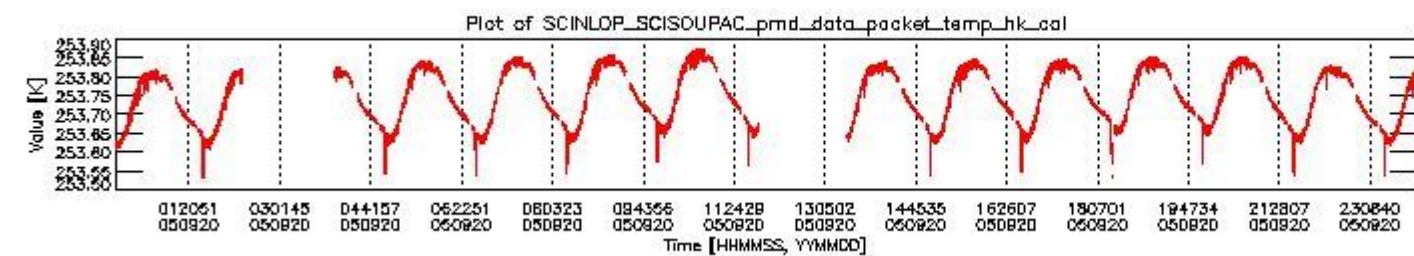

sciamachy_daily_report_level0_PFHS_5_34_N_20050920_3.PNG