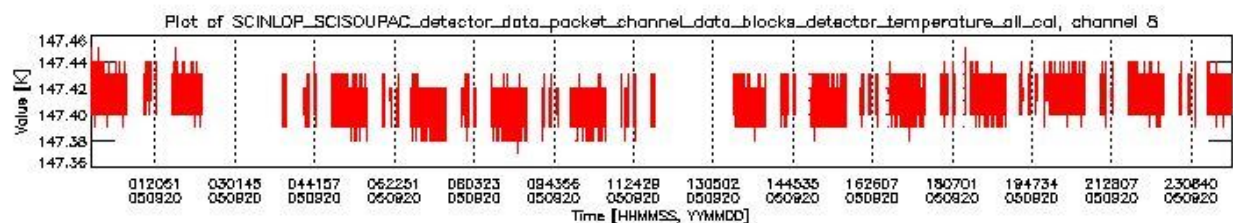

0.3 ADF monitoring

This section shows the (variation in) ADFs used for each of the products. It consists of:

- A table showing which ADFs were used for processing (red values indicate that multiple ADFs of the same type were used)
- Various time line plots, one for each ADF, which show when which ADF was used.

If multiple ADFs of a single type were used, these are marked **red** in the table.

Number	ADF
	CNO (LEVEL_0_CONFIGURATION_FILE)
0	AUX_CNO_AXVPDS20020123_121901_20020101_000000_20200101_000000
	FPO (ORBIT_STATE_VECTOR_FILE)
1	AUX_FPO_AXVPDS20050919_233609_20050919_183829_20050929_200443
2	AUX_FPO_AXVPDS20050919_233633_20050919_183829_20050929_200443
3	AUX_FPO_AXVPDS20050920_225710_20050920_194728_20050930_211342