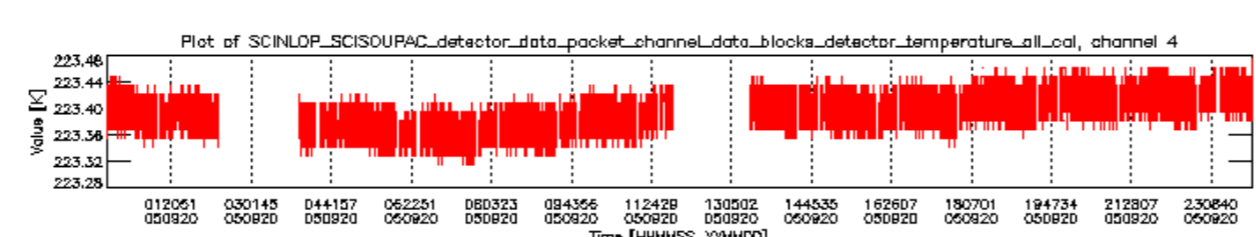

### 0.3 ADF monitoring

This section shows the (variation in) ADFs used for each of the products. It consists of:

- A table showing which ADFs were used for processing (red values indicate that multiple ADFs of the same type were used)
- Various time line plots, one for each ADF, which show when which ADF was used.

If multiple ADFs of a single type were used, these are marked **red** in the table.

Number	ADF
	<b>CNO (LEVEL_0_CONFIGURATION_FILE)</b>
0	AUX_CNO_AXVPDS20020123_121901_20020101_000000_20200101_000000
	<b>FPO (ORBIT_STATE_VECTOR_FILE)</b>
1	AUX_FPO_AXVPDS20050919_233609_20050919_183829_20050929_200443
2	AUX_FPO_AXVPDS20050919_233633_20050919_183829_20050929_200443
3	AUX_FPO_AXVPDS20050920_225710_20050920_194728_20050930_211342

Bar plot of ADFs used for ORBIT\_STATE\_VECTOR\_FILE.  
See legend for details.