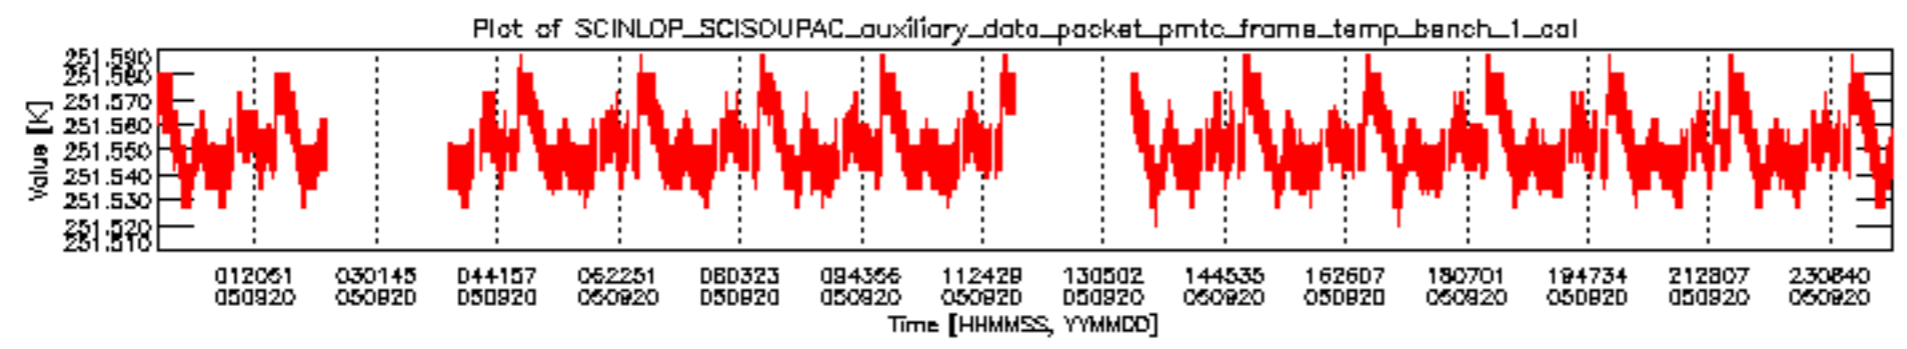

### 0.3 ADF monitoring

This section shows the (variation in) ADFs used for each of the products. It consists of:

- A table showing which ADFs were used for processing (red values indicate that multiple ADFs of the same type were used)
- Various time line plots, one for each ADF, which show when which ADF was used.

If multiple ADFs of a single type were used, these are marked **red** in the table.

Number	ADF
	<b>CNO (LEVEL_0_CONFIGURATION_FILE)</b>
0	AUX_CNO_AXVPDS20020123_121901_20020101_000000_20200101_000000
	<b>FPO (ORBIT_STATE_VECTOR_FILE)</b>
1	AUX_FPO_AXVPDS20050919_233609_20050919_183829_20050929_200443
2	AUX_FPO_AXVPDS20050919_233633_20050919_183829_20050929_200443
3	AUX_FPO_AXVPDS20050920_225710_20050920_194728_20050930_211342