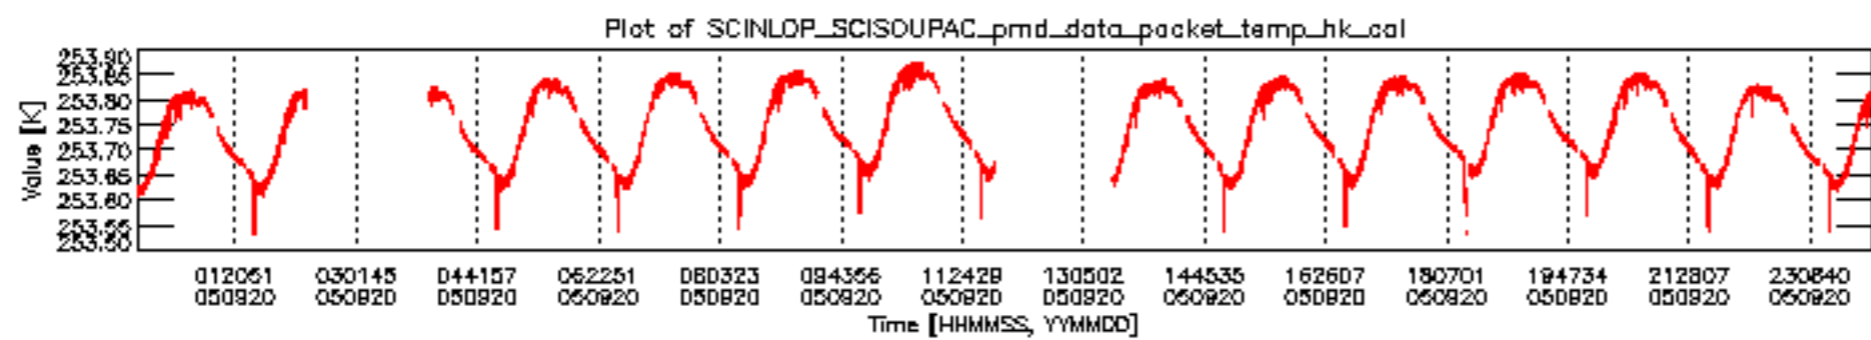

### 0.3 ADF monitoring

This section shows the (variation in) ADFs used for each of the products. It consists of:

- A table showing which ADFs were used for processing (red values indicate that multiple ADFs of the same type were used)
- Various time line plots, one for each ADF, which show when which ADF was used.

If multiple ADFs of a single type were used, these are marked **red** in the table.

Number	ADF
	<b>CNO (LEVEL_0_CONFIGURATION_FILE)</b>
0	AUX_CNO_AXVPDS20020123_121901_20020101_000000_20200101_000000
	<b>FPO (ORBIT_STATE_VECTOR_FILE)</b>
1	AUX_FPO_AXVPDS20050919_233609_20050919_183829_20050929_200443
2	AUX_FPO_AXVPDS20050919_233633_20050919_183829_20050929_200443
3	AUX_FPO_AXVPDS20050920_225710_20050920_194728_20050930_211342

Bar plot of ADFs used for ORBIT\_STATE\_VECTOR\_FILE.  
See legend for details.