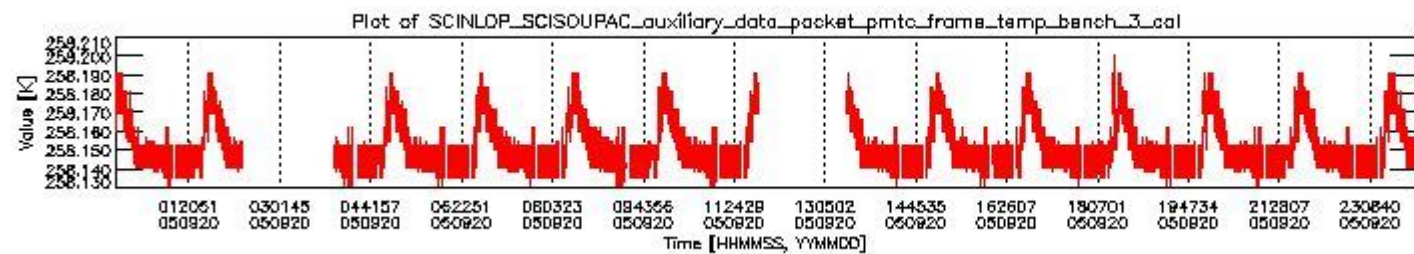

### 0.1.1 Report summary

The table below shows general characteristics of the data that are included into this report.

Item	Value
Report version	vdraft_20050403
Time of report generation	26SEP2005 07:13:10
Data source version	PFHS/5.34-N
Processing scope for products	20SEP2005 00:00:00 to 21SEP2005 00:00:00
Start time of first product within scope	19SEP2005 23:27:16
Stop time of last product within scope	21SEP2005 00:36:33
Total number of level 0 products	15
Number of level 0 products with errors	15

## 0.2 Product Quality Indicators

This section shows information about product quality, currently temperatures.

sciamachy\_daily\_report\_level0\_PFHS\_5\_34\_N\_20050920\_0.PNG

sciamachy\_daily\_report\_level0\_PFHS\_5\_34\_N\_20050920\_1.PNG