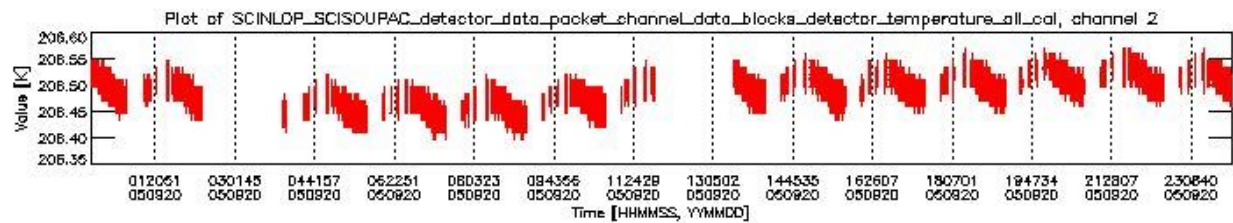

0.3 ADF monitoring

This section shows the (variation in) ADFs used for each of the products. It consists of:

- A table showing which ADFs were used for processing (red values indicate that multiple ADFs of the same type were used)
- Various time line plots, one for each ADF, which show when which ADF was used.

If multiple ADFs of a single type were used, these are marked **red** in the table.

Number	ADF
	CNO (LEVEL_0_CONFIGURATION_FILE)
0	AUX_CNO_AXVPDS20020123_121901_20020101_000000_20200101_000000
	FPO (ORBIT_STATE_VECTOR_FILE)
1	AUX_FPO_AXVPDS20050919_233609_20050919_183829_20050929_200443
2	AUX_FPO_AXVPDS20050919_233633_20050919_183829_20050929_200443
3	AUX_FPO_AXVPDS20050920_225710_20050920_194728_20050930_211342