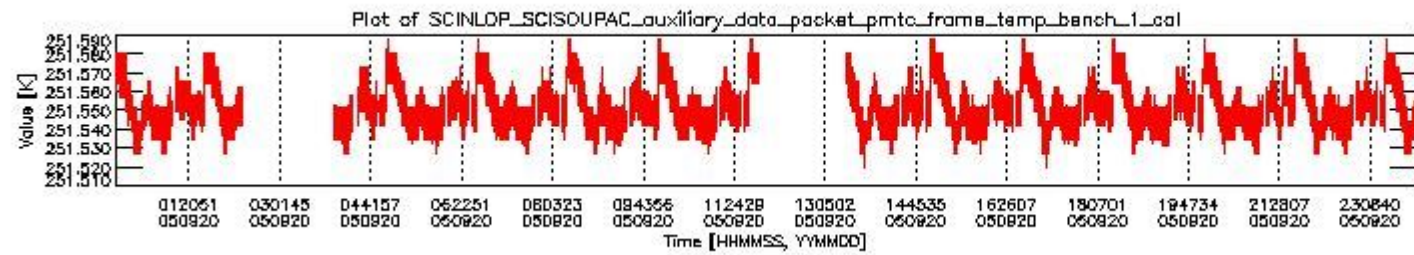

sciamachy_daily_report_level0_PFHS_5_34_N_20050920_0.PNG