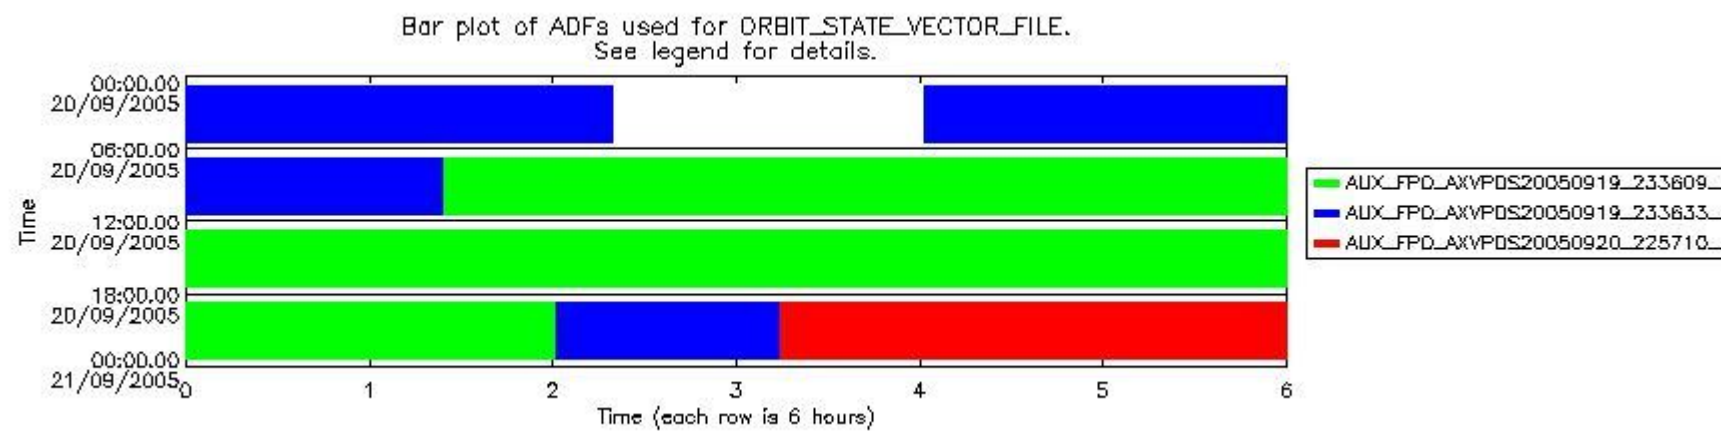

0.3 ADF monitoring

This section shows the (variation in) ADFs used for each of the products. It consists of:

- A table showing which ADFs were used for processing (red values indicate that multiple ADFs of the same type were used)
- Various time line plots, one for each ADF, which show when which ADF was used.

If multiple ADFs of a single type were used, these are marked **red** in the table.

Number	ADF
	CNO (LEVEL_0_CONFIGURATION_FILE)
0	AUX_CNO_AXVPDS20020123_121901_20020101_000000_20200101_000000
	FPO (ORBIT_STATE_VECTOR_FILE)
1	AUX_FPO_AXVPDS20050919_233609_20050919_183829_20050929_200443
2	AUX_FPO_AXVPDS20050919_233633_20050919_183829_20050929_200443
3	AUX_FPO_AXVPDS20050920_225710_20050920_194728_20050930_211342