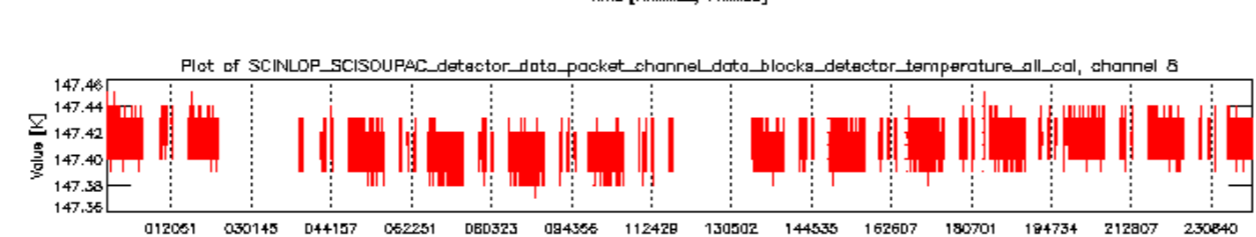

### 0.3 ADF monitoring

This section shows the (variation in) ADFs used for each of the products. It consists of:

- A table showing which ADFs were used for processing (red values indicate that multiple ADFs of the same type were used)
- Various time line plots, one for each ADF, which show when which ADF was used.

If multiple ADFs of a single type were used, these are marked **red** in the table.

Number	ADF
	<b>CNO (LEVEL_0_CONFIGURATION_FILE)</b>
0	AUX_CNO_AXVPDS20020123_121901_20020101_000000_20200101_000000
	<b>FPO (ORBIT_STATE_VECTOR_FILE)</b>
1	AUX_FPO_AXVPDS20050919_233609_20050919_183829_20050929_200443
2	AUX_FPO_AXVPDS20050919_233633_20050919_183829_20050929_200443
3	AUX_FPO_AXVPDS20050920_225710_20050920_194728_20050930_211342

Bar plot of ADFs used for ORBIT\_STATE\_VECTOR\_FILE.  
See legend for details.