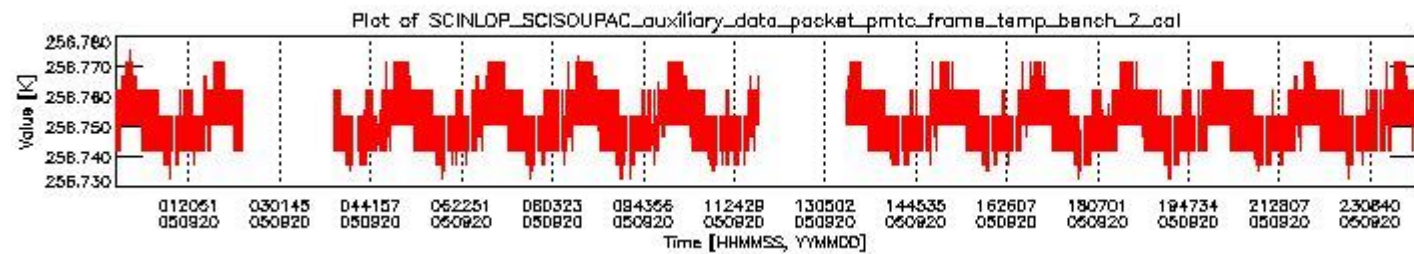

sciamachy_daily_report_level0_PFHS_5_34_N_20050920_1.PNG