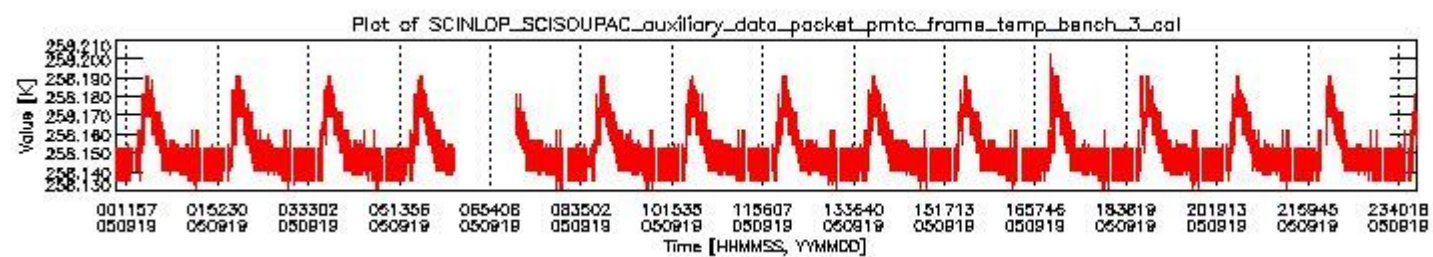

0.1.1 Report summary

The table below shows general characteristics of the data that are included into this report.

Item	Value
Report version	vdraft_20050403
Time of report generation	26SEP2005 07:06:13
Data source version	PFHS/5.34-N
Processing scope for products	19SEP2005 00:00:00 to 20SEP2005 00:00:00
Start time of first product within scope	18SEP2005 23:59:32
Stop time of last product within scope	20SEP2005 01:08:47
Total number of level 0 products	16
Number of level 0 products with errors	16

0.2 Product Quality Indicators

This section shows information about product quality, currently temperatures.

sciamachy_daily_report_level0_PFHS_5_34_N_20050919_0.PNG

sciamachy_daily_report_level0_PFHS_5_34_N_20050919_1.PNG

- A table showing which ADFs were used for processing (red values indicate that multiple ADFs of the same type were used)
- Various time line plots, one for each ADF, which show when which ADF was used.