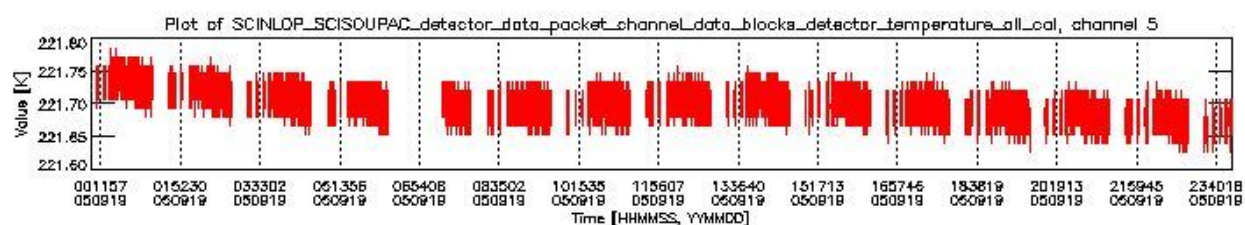

0.3 ADF monitoring

This section shows the (variation in) ADFs used for each of the products. It consists of:

- A table showing which ADFs were used for processing (red values indicate that multiple ADFs of the same type were used)
- Various time line plots, one for each ADF, which show when which ADF was used.

If multiple ADFs of a single type were used, these are marked **red** in the table.

Number	ADF
	CNO (LEVEL_0_CONFIGURATION_FILE)
0	AUX_CNO_AXVPDS20020123_121901_20020101_000000_20200101_000000
	FPO (ORBIT_STATE_VECTOR_FILE)
1	AUX_FPO_AXVPDS20050916_000102_20050915_190420_20050925_203035
2	AUX_FPO_AXVPDS20050916_000140_20050915_190420_20050925_203035
3	AUX_FPO_AXVPDS20050919_124615_20050918_191006_20050928_203620
4	AUX_FPO_AXVPDS20050919_124645_20050918_191006_20050928_203620
5	AUX_FPO_AXVPDS20050919_233633_20050919_183829_20050929_200443