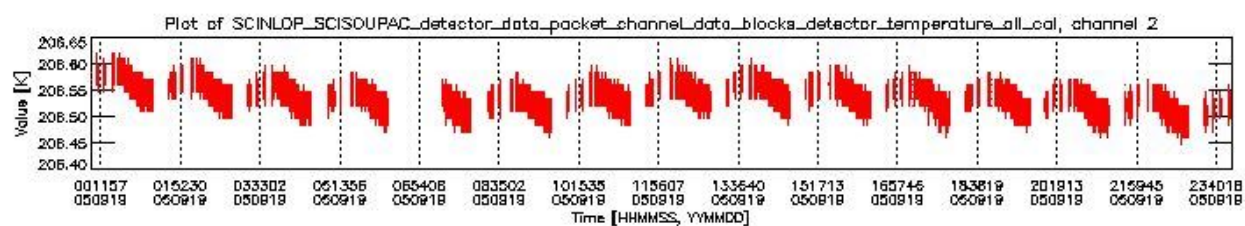

0.3 ADF monitoring

This section shows the (variation in) ADFs used for each of the products. It consists of:

- A table showing which ADFs were used for processing (red values indicate that multiple ADFs of the same type were used)
- Various time line plots, one for each ADF, which show when which ADF was used.

If multiple ADFs of a single type were used, these are marked **red** in the table.

Number	ADF
	CNO (LEVEL_0_CONFIGURATION_FILE)
0	AUX_CNO_AXVPDS20020123_121901_20020101_000000_20200101_000000
	FPO (ORBIT_STATE_VECTOR_FILE)
1	AUX_FPO_AXVPDS20050916_000102_20050915_190420_20050925_203035
2	AUX_FPO_AXVPDS20050916_000140_20050915_190420_20050925_203035
3	AUX_FPO_AXVPDS20050919_124615_20050918_191006_20050928_203620
4	AUX_FPO_AXVPDS20050919_124645_20050918_191006_20050928_203620
5	AUX_FPO_AXVPDS20050919_233633_20050919_183829_20050929_200443