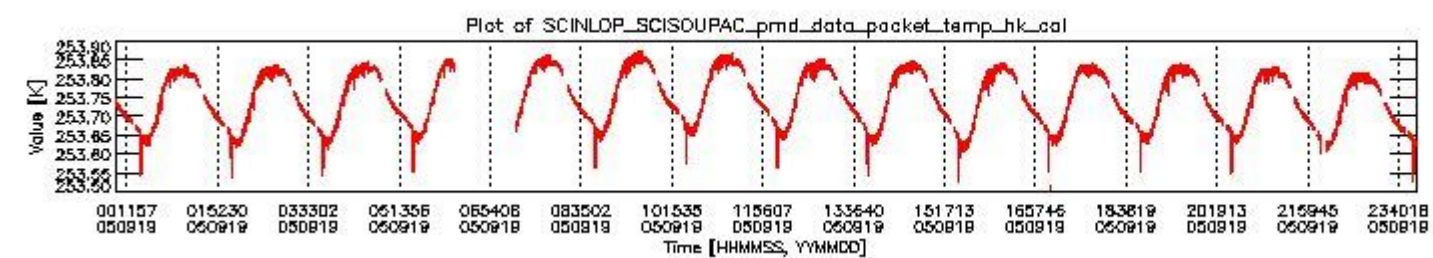

sciamachy_daily_report_level0_PFHS_5_34_N_20050919_3.PNG