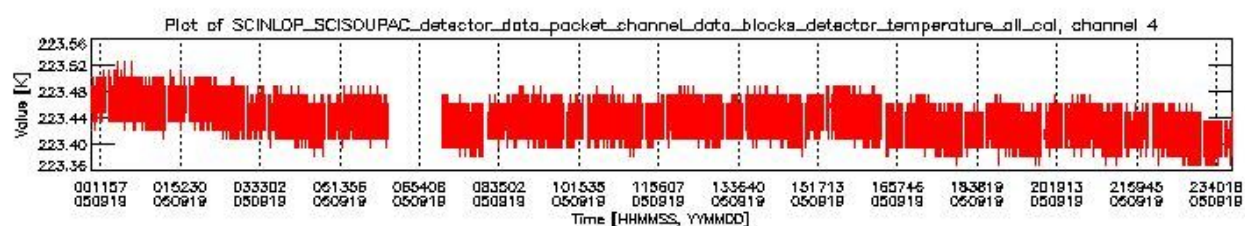

0.3 ADF monitoring

This section shows the (variation in) ADFs used for each of the products. It consists of:

- A table showing which ADFs were used for processing (red values indicate that multiple ADFs of the same type were used)
- Various time line plots, one for each ADF, which show when which ADF was used.

If multiple ADFs of a single type were used, these are marked **red** in the table.

Number	ADF
	CNO (LEVEL_0_CONFIGURATION_FILE)
0	AUX_CNO_AXVPDS20020123_121901_20020101_000000_20200101_000000
	FPO (ORBIT_STATE_VECTOR_FILE)
1	AUX_FPO_AXVPDS20050916_000102_20050915_190420_20050925_203035
2	AUX_FPO_AXVPDS20050916_000140_20050915_190420_20050925_203035
3	AUX_FPO_AXVPDS20050919_124615_20050918_191006_20050928_203620
4	AUX_FPO_AXVPDS20050919_124645_20050918_191006_20050928_203620
5	AUX_FPO_AXVPDS20050919_233633_20050919_183829_20050929_200443