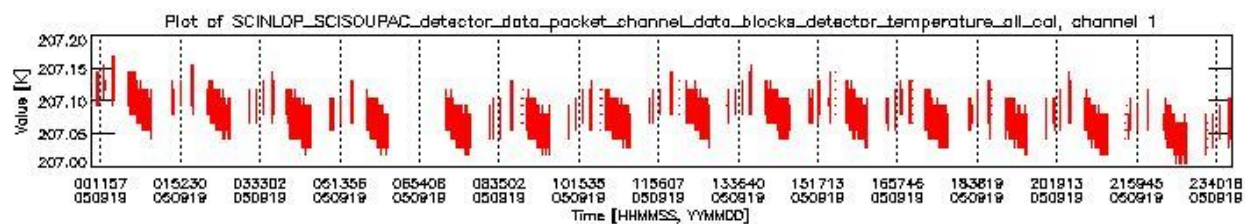

0.3 ADF monitoring

This section shows the (variation in) ADFs used for each of the products. It consists of:

- A table showing which ADFs were used for processing (red values indicate that multiple ADFs of the same type were used)
- Various time line plots, one for each ADF, which show when which ADF was used.

If multiple ADFs of a single type were used, these are marked **red** in the table.

Number	ADF
	CNO (LEVEL_0_CONFIGURATION_FILE)
0	AUX_CNO_AXVPDS20020123_121901_20020101_000000_20200101_000000
	FPO (ORBIT_STATE_VECTOR_FILE)
1	AUX_FPO_AXVPDS20050916_000102_20050915_190420_20050925_203035
2	AUX_FPO_AXVPDS20050916_000140_20050915_190420_20050925_203035
3	AUX_FPO_AXVPDS20050919_124615_20050918_191006_20050928_203620
4	AUX_FPO_AXVPDS20050919_124645_20050918_191006_20050928_203620
5	AUX_FPO_AXVPDS20050919_233633_20050919_183829_20050929_200443