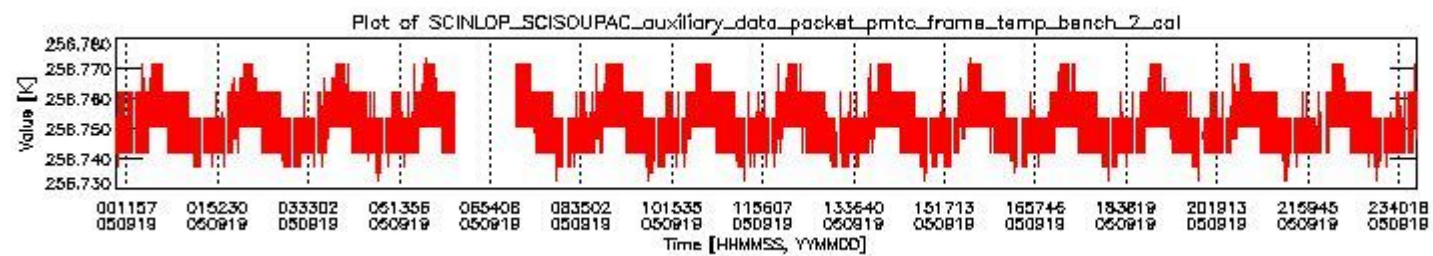

sciamachy_daily_report_level0_PFHS_5_34_N_20050919_1.PNG