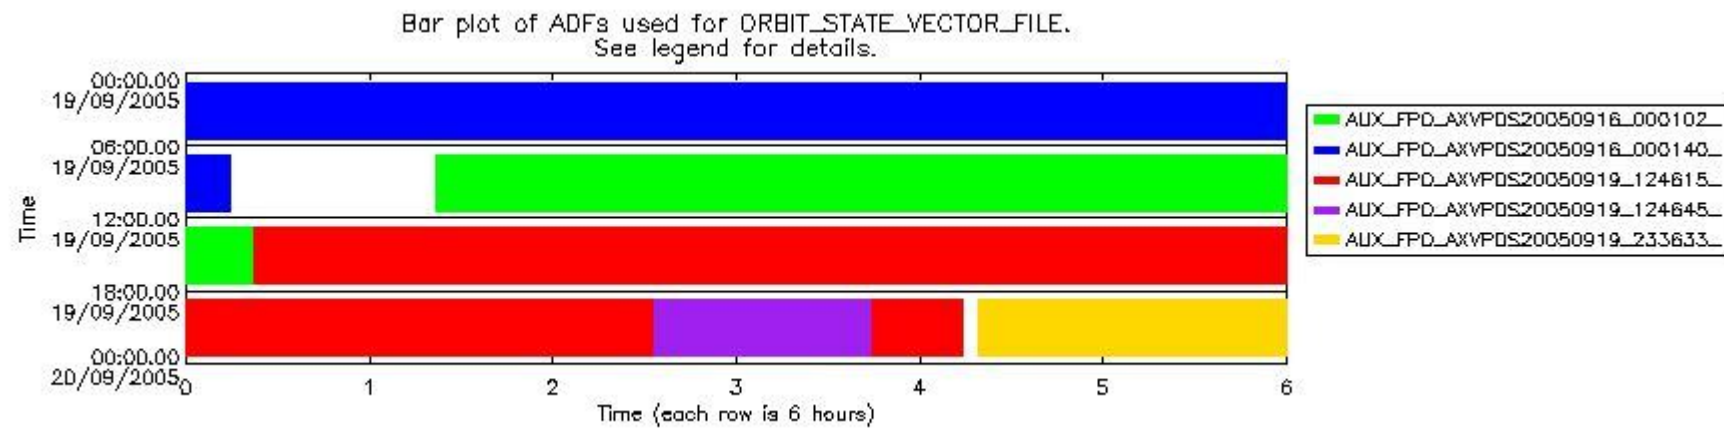

sciamachy_daily_report_level0_PFHS_5_34_N_20050919_6.PNG