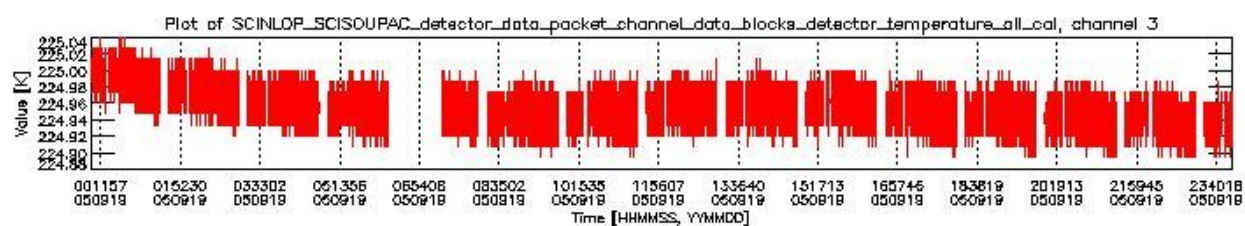

0.3 ADF monitoring

This section shows the (variation in) ADFs used for each of the products. It consists of:

- A table showing which ADFs were used for processing (red values indicate that multiple ADFs of the same type were used)
- Various time line plots, one for each ADF, which show when which ADF was used.

If multiple ADFs of a single type were used, these are marked **red** in the table.

Number	ADF
	CNO (LEVEL_0_CONFIGURATION_FILE)
0	AUX_CNO_AXVPDS20020123_121901_20020101_000000_20200101_000000
	FPO (ORBIT_STATE_VECTOR_FILE)
1	AUX_FPO_AXVPDS20050916_000102_20050915_190420_20050925_203035
2	AUX_FPO_AXVPDS20050916_000140_20050915_190420_20050925_203035
3	AUX_FPO_AXVPDS20050919_124615_20050918_191006_20050928_203620
4	AUX_FPO_AXVPDS20050919_124645_20050918_191006_20050928_203620
5	AUX_FPO_AXVPDS20050919_233633_20050919_183829_20050929_200443