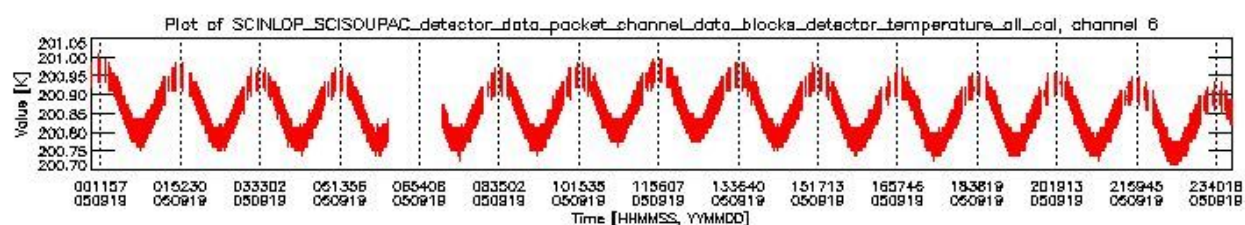

0.3 ADF monitoring

This section shows the (variation in) ADFs used for each of the products. It consists of:

- A table showing which ADFs were used for processing (red values indicate that multiple ADFs of the same type were used)
- Various time line plots, one for each ADF, which show when which ADF was used.

If multiple ADFs of a single type were used, these are marked **red** in the table.

Number	ADF
	CNO (LEVEL_0_CONFIGURATION_FILE)
0	AUX_CNO_AXVPDS20020123_121901_20020101_000000_20200101_000000
	FPO (ORBIT_STATE_VECTOR_FILE)
1	AUX_FPO_AXVPDS20050916_000102_20050915_190420_20050925_203035
2	AUX_FPO_AXVPDS20050916_000140_20050915_190420_20050925_203035
3	AUX_FPO_AXVPDS20050919_124615_20050918_191006_20050928_203620
4	AUX_FPO_AXVPDS20050919_124645_20050918_191006_20050928_203620
5	AUX_FPO_AXVPDS20050919_233633_20050919_183829_20050929_200443