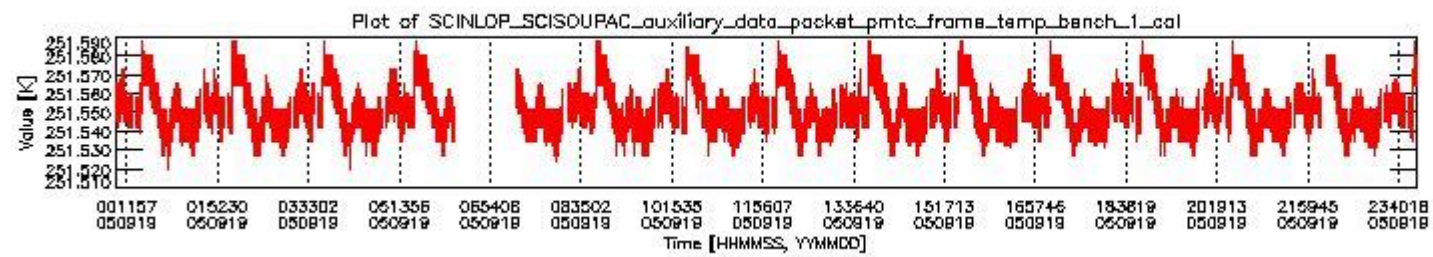

0. SCIAMACHY Daily Report for level 0 products

[0.1 General Info](#)

[0.2 Product Quality Indicators](#)

[0.3 ADF monitoring](#)

0.1 General Info

This report contains a daily analysis on parameters extracted from SCIAMACHY level 0 data (The SCI_NL__0P product).

0.1.1 Report summary

The table below shows general characteristics of the data that are included into this report.

Item	Value
Report version	vdraft_20050403
Time of report generation	26SEP2005 07:06:13
Data source version	PFHS/5.34-N
Processing scope for products	19SEP2005 00:00:00 to 20SEP2005 00:00:00
Start time of first product within scope	18SEP2005 23:59:32
Stop time of last product within scope	20SEP2005 01:08:47
Total number of level 0 products	16
Number of level 0 products with errors	16

0.2 Product Quality Indicators

This section shows information about product quality, currently temperatures.

sciamachy_daily_report_level0_PFHS_5_34_N_20050919_0.PNG

sciamachy_daily_report_level0_PFHS_5_34_N_20050919_1.PNG

- A table showing which ADFs were used for processing (red values indicate that multiple ADFs of the same type were used)
- Various time line plots, one for each ADF, which show when which ADF was used.