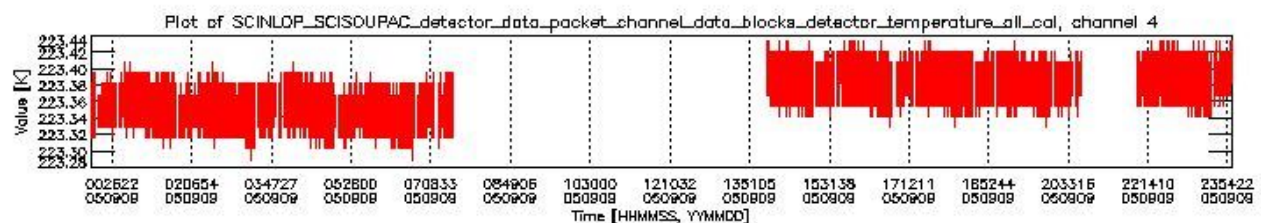

0.1.1 Report summary

The table below shows general characteristics of the data that are included into this report.

Item	Value
Report version	vdraft_20050403
Time of report generation	13SEP2005 00:42:16
Data source version	PFHS/5.34-N
Processing scope for products	09SEP2005 00:00:00 to 10SEP2005 00:00:00
Start time of first product within scope	08SEP2005 22:33:40
Stop time of last product within scope	10SEP2005 01:22:37
Total number of level 0 products	12
Number of level 0 products with errors	12

0.2 Product Quality Indicators

This section shows information about product quality, currently temperatures.

sciamachy_daily_report_level0_PFHS_5_34_N_20050909_1.PNG

sciamachy_daily_report_level0_PFHS_5_34_N_20050909_2.PNG

sciamachy_daily_report_level0_PFHS_5_34_N_20050909_3.PNG

0.3 ADF monitoring

This section shows the (variation in) ADFs used for each of the products. It consists of:

- A table showing which ADFs were used for processing (red values indicate that multiple ADFs of the same type were used)
- Various time line plots, one for each ADF, which show when which ADF was used.

If multiple ADFs of a single type were used, these are marked **red** in the table.

Number	ADF
	CNO (LEVEL_0_CONFIGURATION_FILE)
0	AUX_CNO_AXVPDS20020123_121901_20020101_000000_20200101_000000
	FPO (ORBIT_STATE_VECTOR_FILE)
1	AUX_FPO_AXVPDS20050908_223523_20050908_192427_20050918_205042
2	AUX_FPO_AXVPDS20050908_223536_20050908_192427_20050918_205042
3	AUX_FPO_AXVPDS20050909_234423_20050909_185250_20050919_201905