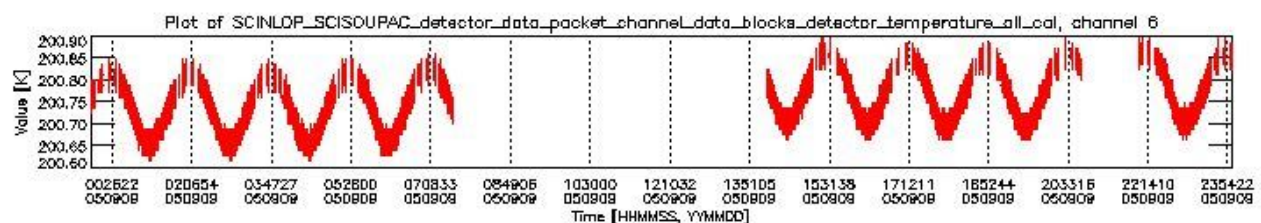

0.1.1 Report summary

The table below shows general characteristics of the data that are included into this report.

Item	Value
Report version	vdraft_20050403
Time of report generation	13SEP2005 00:42:16
Data source version	PFHS/5.34-N
Processing scope for products	09SEP2005 00:00:00 to 10SEP2005 00:00:00
Start time of first product within scope	08SEP2005 22:33:40
Stop time of last product within scope	10SEP2005 01:22:37
Total number of level 0 products	12
Number of level 0 products with errors	12

0.2 Product Quality Indicators

This section shows information about product quality, currently temperatures.

sciamachy_daily_report_level0_PFHS_5_34_N_20050909_1.PNG

sciamachy_daily_report_level0_PFHS_5_34_N_20050909_2.PNG

sciamachy_daily_report_level0_PFHS_5_34_N_20050909_3.PNG

0.3 ADF monitoring

This section shows the (variation in) ADFs used for each of the products. It consists of:

- A table showing which ADFs were used for processing (red values indicate that multiple ADFs of the same type were used)
- Various time line plots, one for each ADF, which show when which ADF was used.