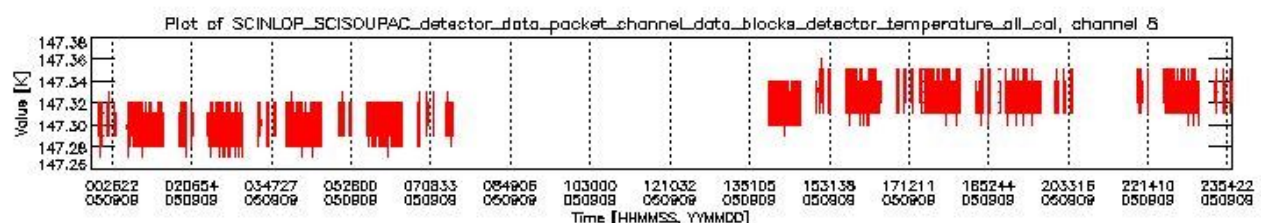

0.1.1 Report summary

The table below shows general characteristics of the data that are included into this report.

Item	Value
Report version	vdraft_20050403
Time of report generation	13SEP2005 00:42:16
Data source version	PFHS/5.34-N
Processing scope for products	09SEP2005 00:00:00 to 10SEP2005 00:00:00
Start time of first product within scope	08SEP2005 22:33:40
Stop time of last product within scope	10SEP2005 01:22:37
Total number of level 0 products	12
Number of level 0 products with errors	12

0.2 Product Quality Indicators

This section shows information about product quality, currently temperatures.

sciamachy_daily_report_level0_PFHS_5_34_N_20050909_1.PNG

sciamachy_daily_report_level0_PFHS_5_34_N_20050909_2.PNG

sciamachy_daily_report_level0_PFHS_5_34_N_20050909_3.PNG

0.3 ADF monitoring

This section shows the (variation in) ADFs used for each of the products. It consists of:

- A table showing which ADFs were used for processing (red values indicate that multiple ADFs of the same type were used)
- Various time line plots, one for each ADF, which show when which ADF was used.

If multiple ADFs of a single type were used, these are marked **red** in the table.

Number	ADF
	CNO (LEVEL_0_CONFIGURATION_FILE)
0	AUX_CNO_AXVPDS20020123_121901_20020101_000000_20200101_000000
	FPO (ORBIT_STATE_VECTOR_FILE)
1	AUX_FPO_AXVPDS20050908_223523_20050908_192427_20050918_205042
2	AUX_FPO_AXVPDS20050908_223536_20050908_192427_20050918_205042
3	AUX_FPO_AXVPDS20050909_234423_20050909_185250_20050919_201905