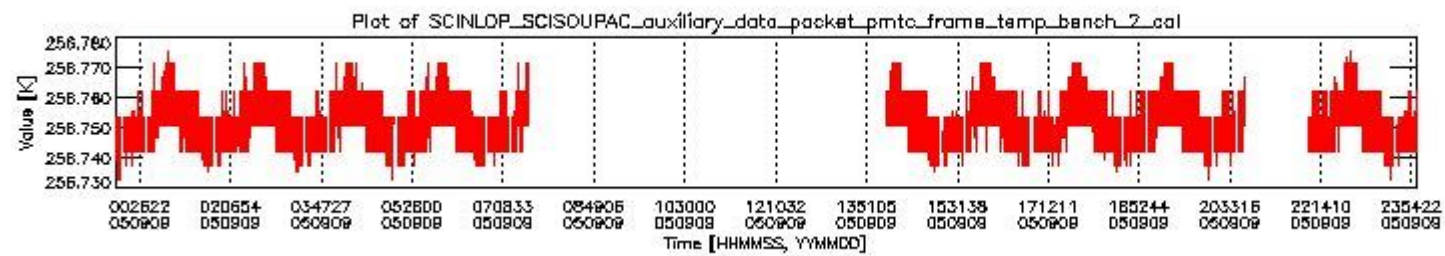

sciamachy_daily_report_level0_PFHS_5_34_N_20050909_1.PNG