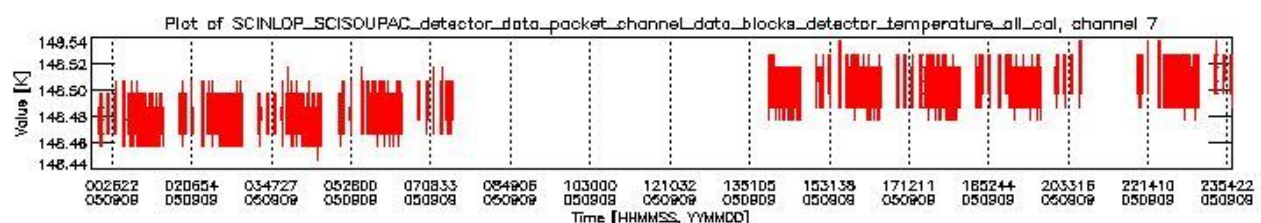

0.1.1 Report summary

The table below shows general characteristics of the data that are included into this report.

Item	Value
Report version	vdraft_20050403
Time of report generation	13SEP2005 00:42:16
Data source version	PFHS/5.34-N
Processing scope for products	09SEP2005 00:00:00 to 10SEP2005 00:00:00
Start time of first product within scope	08SEP2005 22:33:40
Stop time of last product within scope	10SEP2005 01:22:37
Total number of level 0 products	12
Number of level 0 products with errors	12

0.2 Product Quality Indicators

This section shows information about product quality, currently temperatures.

sciamachy_daily_report_level0_PFHS_5_34_N_20050909_1.PNG

sciamachy_daily_report_level0_PFHS_5_34_N_20050909_2.PNG

sciamachy_daily_report_level0_PFHS_5_34_N_20050909_3.PNG

0.3 ADF monitoring

This section shows the (variation in) ADFs used for each of the products. It consists of:

- A table showing which ADFs were used for processing (red values indicate that multiple ADFs of the same type were used)
- Various time line plots, one for each ADF, which show when which ADF was used.

If multiple ADFs of a single type were used, these are marked **red** in the table.

Number	ADF
	CNO (LEVEL_0_CONFIGURATION_FILE)
0	AUX_CNO_AXVPDS20020123_121901_20020101_000000_20200101_000000
	FPO (ORBIT_STATE_VECTOR_FILE)
1	AUX_FPO_AXVPDS20050908_223523_20050908_192427_20050918_205042
2	AUX_FPO_AXVPDS20050908_223536_20050908_192427_20050918_205042
3	AUX_FPO_AXVPDS20050909_234423_20050909_185250_20050919_201905