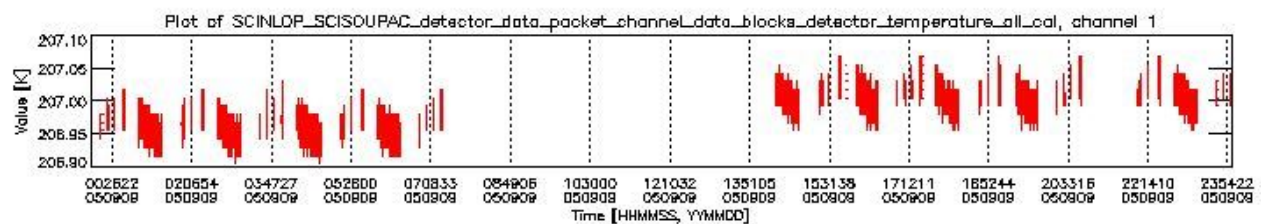

0.1.1 Report summary

The table below shows general characteristics of the data that are included into this report.

Item	Value
Report version	vdraft_20050403
Time of report generation	13SEP2005 00:42:16
Data source version	PFHS/5.34-N
Processing scope for products	09SEP2005 00:00:00 to 10SEP2005 00:00:00
Start time of first product within scope	08SEP2005 22:33:40
Stop time of last product within scope	10SEP2005 01:22:37
Total number of level 0 products	12
Number of level 0 products with errors	12

0.2 Product Quality Indicators

This section shows information about product quality, currently temperatures.

sciamachy_daily_report_level0_PFHS_5_34_N_20050909_1.PNG

sciamachy_daily_report_level0_PFHS_5_34_N_20050909_2.PNG

sciamachy_daily_report_level0_PFHS_5_34_N_20050909_3.PNG

0.3 ADF monitoring

This section shows the (variation in) ADFs used for each of the products. It consists of:

- A table showing which ADFs were used for processing (red values indicate that multiple ADFs of the same type were used)
- Various time line plots, one for each ADF, which show when which ADF was used.