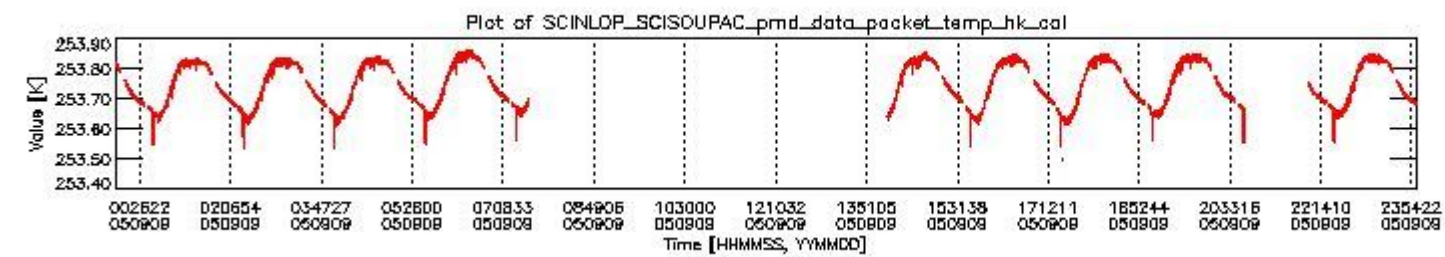

0.1.1 Report summary

The table below shows general characteristics of the data that are included into this report.

Item	Value
Report version	vdraft_20050403
Time of report generation	13SEP2005 00:42:16
Data source version	PFHS/5.34-N
Processing scope for products	09SEP2005 00:00:00 to 10SEP2005 00:00:00
Start time of first product within scope	08SEP2005 22:33:40
Stop time of last product within scope	10SEP2005 01:22:37
Total number of level 0 products	12
Number of level 0 products with errors	12

0.2 Product Quality Indicators

This section shows information about product quality, currently temperatures.

sciamachy_daily_report_level0_PFHS_5_34_N_20050909_1.PNG

sciamachy_daily_report_level0_PFHS_5_34_N_20050909_2.PNG

sciamachy_daily_report_level0_PFHS_5_34_N_20050909_3.PNG

0.3 ADF monitoring

This section shows the (variation in) ADFs used for each of the products. It consists of:

- A table showing which ADFs were used for processing (red values indicate that multiple ADFs of the same type were used)
- Various time line plots, one for each ADF, which show when which ADF was used.