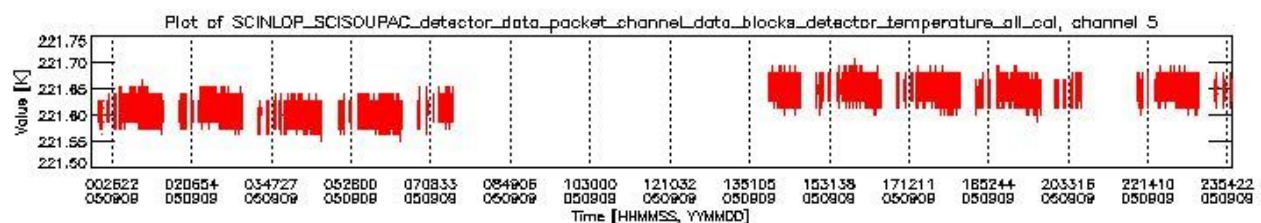

0.1.1 Report summary

The table below shows general characteristics of the data that are included into this report.

Item	Value
Report version	vdraft_20050403
Time of report generation	13SEP2005 00:42:16
Data source version	PFHS/5.34-N
Processing scope for products	09SEP2005 00:00:00 to 10SEP2005 00:00:00
Start time of first product within scope	08SEP2005 22:33:40
Stop time of last product within scope	10SEP2005 01:22:37
Total number of level 0 products	12
Number of level 0 products with errors	12

0.2 Product Quality Indicators

This section shows information about product quality, currently temperatures.

sciamachy_daily_report_level0_PFHS_5_34_N_20050909_1.PNG

sciamachy_daily_report_level0_PFHS_5_34_N_20050909_2.PNG

sciamachy_daily_report_level0_PFHS_5_34_N_20050909_3.PNG

0.3 ADF monitoring

This section shows the (variation in) ADFs used for each of the products. It consists of:

- A table showing which ADFs were used for processing (red values indicate that multiple ADFs of the same type were used)
- Various time line plots, one for each ADF, which show when which ADF was used.