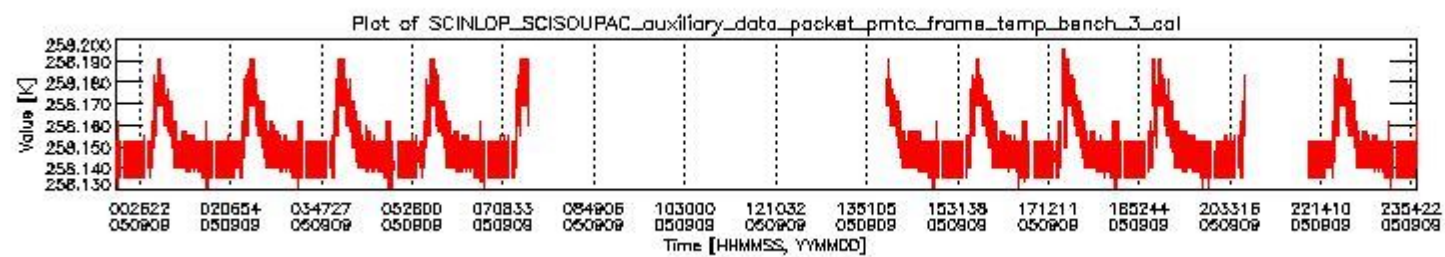

sciamachy_daily_report_level0_PFHS_5_34_N_20050909_2.PNG