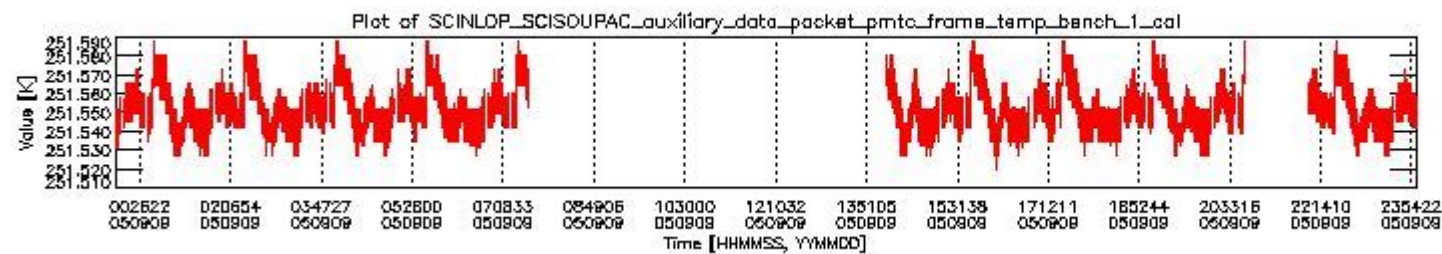

0.2 Product Quality Indicators

This section shows information about product quality, currently temperatures.