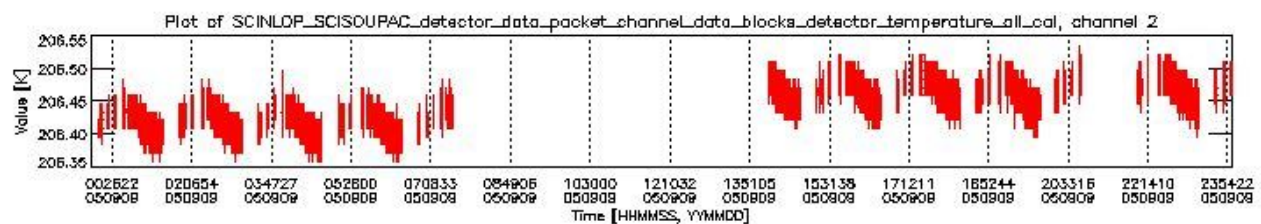

0.1.1 Report summary

The table below shows general characteristics of the data that are included into this report.

Item	Value
Report version	vdraft_20050403
Time of report generation	13SEP2005 00:42:16
Data source version	PFHS/5.34-N
Processing scope for products	09SEP2005 00:00:00 to 10SEP2005 00:00:00
Start time of first product within scope	08SEP2005 22:33:40
Stop time of last product within scope	10SEP2005 01:22:37
Total number of level 0 products	12
Number of level 0 products with errors	12

0.2 Product Quality Indicators

This section shows information about product quality, currently temperatures.

sciamachy_daily_report_level0_PFHS_5_34_N_20050909_1.PNG

sciamachy_daily_report_level0_PFHS_5_34_N_20050909_2.PNG

sciamachy_daily_report_level0_PFHS_5_34_N_20050909_3.PNG

0.3 ADF monitoring

This section shows the (variation in) ADFs used for each of the products. It consists of:

- A table showing which ADFs were used for processing (red values indicate that multiple ADFs of the same type were used)
- Various time line plots, one for each ADF, which show when which ADF was used.