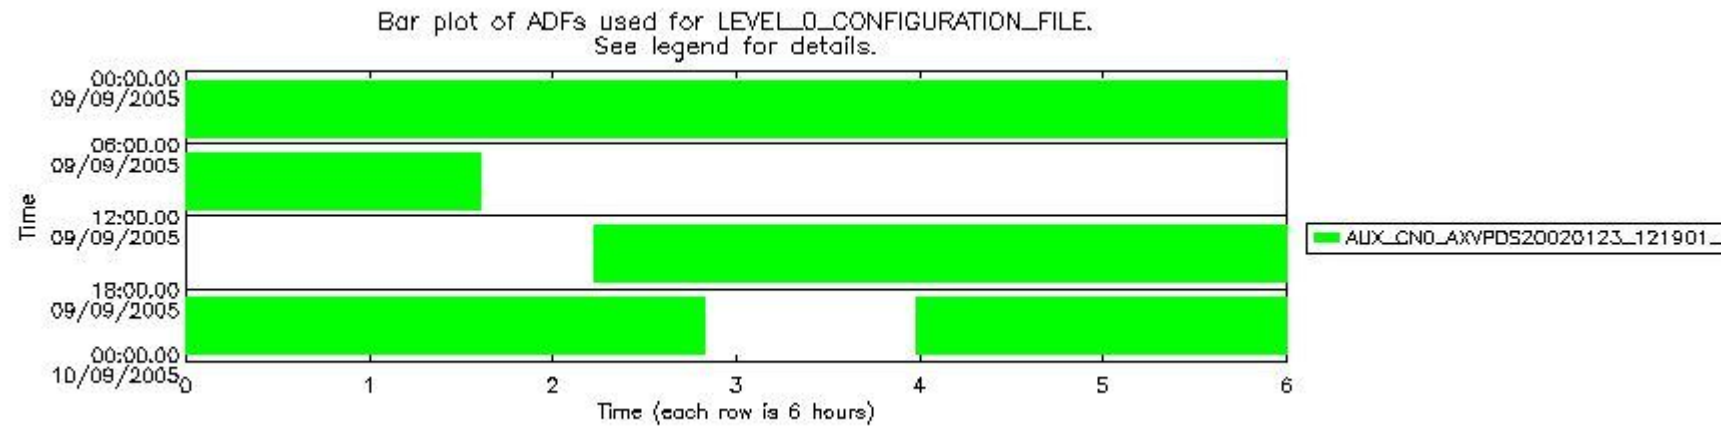

0.1.1 Report summary

The table below shows general characteristics of the data that are included into this report.

Item	Value
Report version	vdraft_20050403
Time of report generation	13SEP2005 00:42:16
Data source version	PFHS/5.34-N
Processing scope for products	09SEP2005 00:00:00 to 10SEP2005 00:00:00
Start time of first product within scope	08SEP2005 22:33:40
Stop time of last product within scope	10SEP2005 01:22:37
Total number of level 0 products	12
Number of level 0 products with errors	12

0.2 Product Quality Indicators

This section shows information about product quality, currently temperatures.

sciamachy_daily_report_level0_PFHS_5_34_N_20050909_1.PNG

sciamachy_daily_report_level0_PFHS_5_34_N_20050909_2.PNG

sciamachy_daily_report_level0_PFHS_5_34_N_20050909_3.PNG

0.3 ADF monitoring

This section shows the (variation in) ADFs used for each of the products. It consists of:

- A table showing which ADFs were used for processing (red values indicate that multiple ADFs of the same type were used)
- Various time line plots, one for each ADF, which show when which ADF was used.

If multiple ADFs of a single type were used, these are marked **red** in the table.

Number	ADF
	CNO (LEVEL_0_CONFIGURATION_FILE)
0	AUX_CNO_AXVPDS20020123_121901_20020101_000000_20200101_000000
	FPO (ORBIT_STATE_VECTOR_FILE)
1	AUX_FPO_AXVPDS20050908_223523_20050908_192427_20050918_205042
2	AUX_FPO_AXVPDS20050908_223536_20050908_192427_20050918_205042
3	AUX_FPO_AXVPDS20050909_234423_20050909_185250_20050919_201905