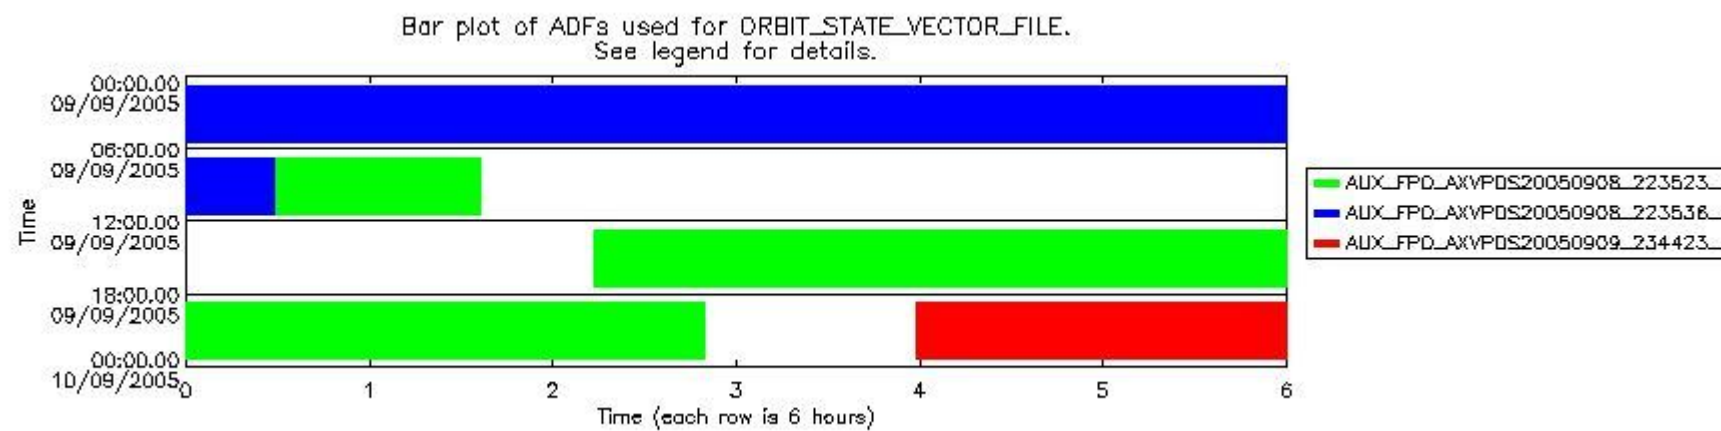

sciamachy_daily_report_level0_PFHS_5_34_N_20050909_6.PNG