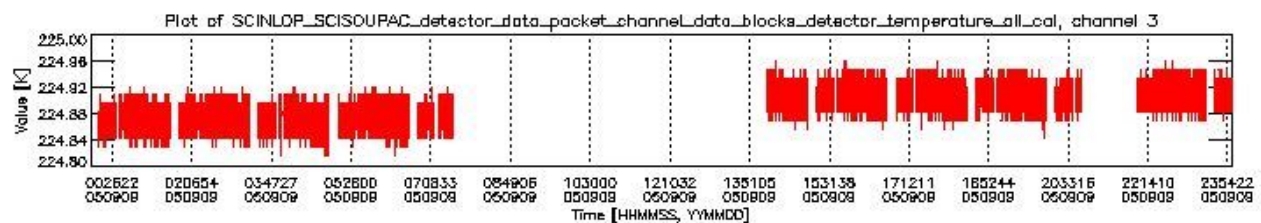

0.1.1 Report summary

The table below shows general characteristics of the data that are included into this report.

Item	Value
Report version	vdraft_20050403
Time of report generation	13SEP2005 00:42:16
Data source version	PFHS/5.34-N
Processing scope for products	09SEP2005 00:00:00 to 10SEP2005 00:00:00
Start time of first product within scope	08SEP2005 22:33:40
Stop time of last product within scope	10SEP2005 01:22:37
Total number of level 0 products	12
Number of level 0 products with errors	12

0.2 Product Quality Indicators

This section shows information about product quality, currently temperatures.

sciamachy_daily_report_level0_PFHS_5_34_N_20050909_1.PNG

sciamachy_daily_report_level0_PFHS_5_34_N_20050909_2.PNG

sciamachy_daily_report_level0_PFHS_5_34_N_20050909_3.PNG

0.3 ADF monitoring

This section shows the (variation in) ADFs used for each of the products. It consists of:

- A table showing which ADFs were used for processing (red values indicate that multiple ADFs of the same type were used)
- Various time line plots, one for each ADF, which show when which ADF was used.