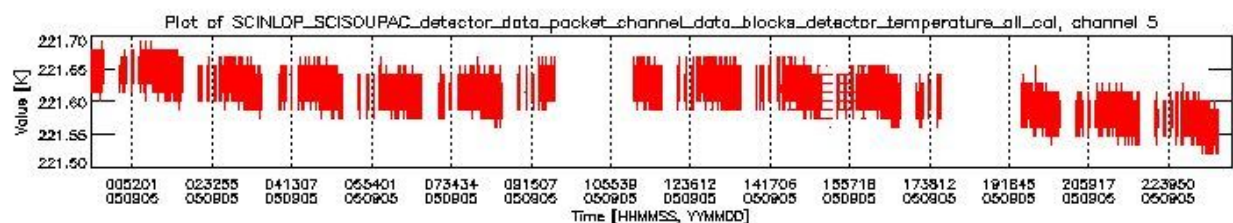

0.3 ADF monitoring

This section shows the (variation in) ADFs used for each of the products. It consists of:

- A table showing which ADFs were used for processing (red values indicate that multiple ADFs of the same type were used)
- Various time line plots, one for each ADF, which show when which ADF was used.

If multiple ADFs of a single type were used, these are marked **red** in the table.

Number	ADF
	CNO (LEVEL_0_CONFIGURATION_FILE)
0	AUX_CNO_AXVPDS20020123_121901_20020101_000000_20200101_000000
	FPO (ORBIT_STATE_VECTOR_FILE)
1	AUX_FPO_AXVPDS20050904_230521_20050904_195019_20050914_211630
2	AUX_FPO_AXVPDS20050904_230531_20050904_195019_20050914_211630
3	AUX_FPO_AXVPDS20050905_223516_20050905_191842_20050915_204453