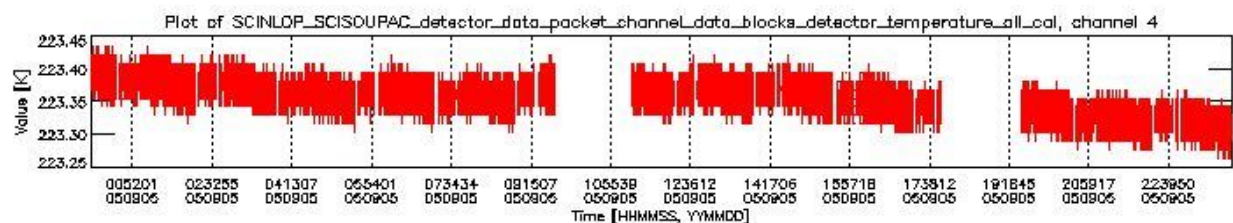

0.3 ADF monitoring

This section shows the (variation in) ADFs used for each of the products. It consists of:

- A table showing which ADFs were used for processing (red values indicate that multiple ADFs of the same type were used)
- Various time line plots, one for each ADF, which show when which ADF was used.

If multiple ADFs of a single type were used, these are marked **red** in the table.

Number	ADF
	CNO (LEVEL_0_CONFIGURATION_FILE)
0	AUX_CNO_AXVPDS20020123_121901_20020101_000000_20200101_000000
	FPO (ORBIT_STATE_VECTOR_FILE)
1	AUX_FPO_AXVPDS20050904_230521_20050904_195019_20050914_211630
2	AUX_FPO_AXVPDS20050904_230531_20050904_195019_20050914_211630
3	AUX_FPO_AXVPDS20050905_223516_20050905_191842_20050915_204453