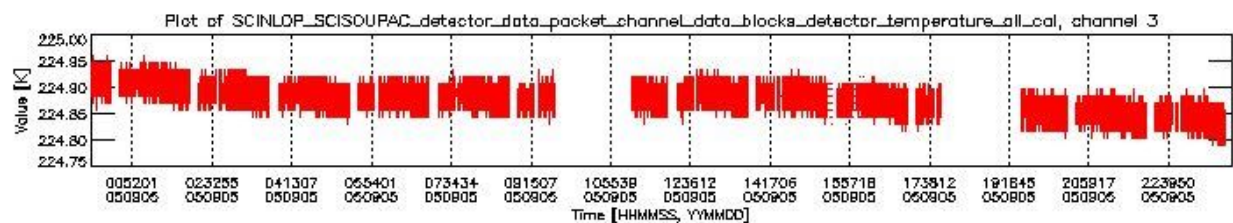

0.3 ADF monitoring

This section shows the (variation in) ADFs used for each of the products. It consists of:

- A table showing which ADFs were used for processing (red values indicate that multiple ADFs of the same type were used)
- Various time line plots, one for each ADF, which show when which ADF was used.

If multiple ADFs of a single type were used, these are marked **red** in the table.

Number	ADF
	CNO (LEVEL_0_CONFIGURATION_FILE)
0	AUX_CNO_AXVPDS20020123_121901_20020101_000000_20200101_000000
	FPO (ORBIT_STATE_VECTOR_FILE)
1	AUX_FPO_AXVPDS20050904_230521_20050904_195019_20050914_211630
2	AUX_FPO_AXVPDS20050904_230531_20050904_195019_20050914_211630
3	AUX_FPO_AXVPDS20050905_223516_20050905_191842_20050915_204453