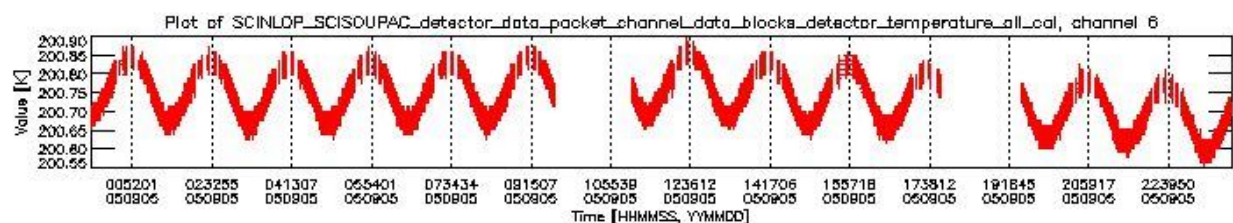

0.3 ADF monitoring

This section shows the (variation in) ADFs used for each of the products. It consists of:

- A table showing which ADFs were used for processing (red values indicate that multiple ADFs of the same type were used)
- Various time line plots, one for each ADF, which show when which ADF was used.

If multiple ADFs of a single type were used, these are marked **red** in the table.

Number	ADF
	CNO (LEVEL_0_CONFIGURATION_FILE)
0	AUX_CNO_AXVPDS20020123_121901_20020101_000000_20200101_000000
	FPO (ORBIT_STATE_VECTOR_FILE)
1	AUX_FPO_AXVPDS20050904_230521_20050904_195019_20050914_211630
2	AUX_FPO_AXVPDS20050904_230531_20050904_195019_20050914_211630
3	AUX_FPO_AXVPDS20050905_223516_20050905_191842_20050915_204453