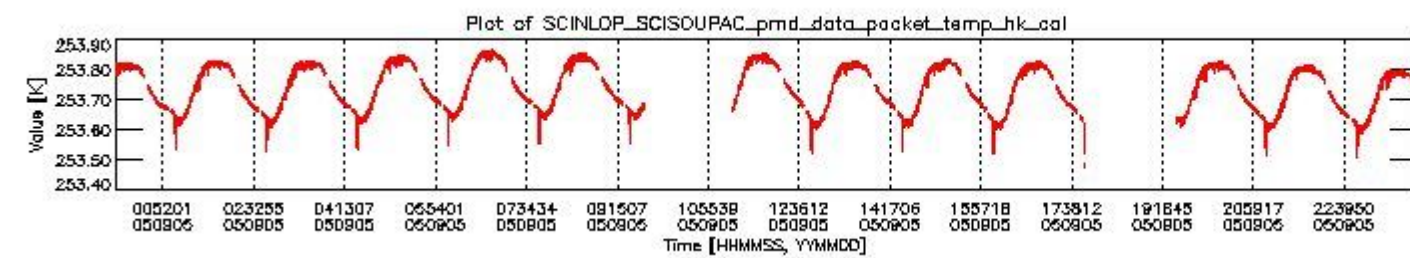

sciamachy_daily_report_level0_PFHS_5_34_N_20050905_3.PNG