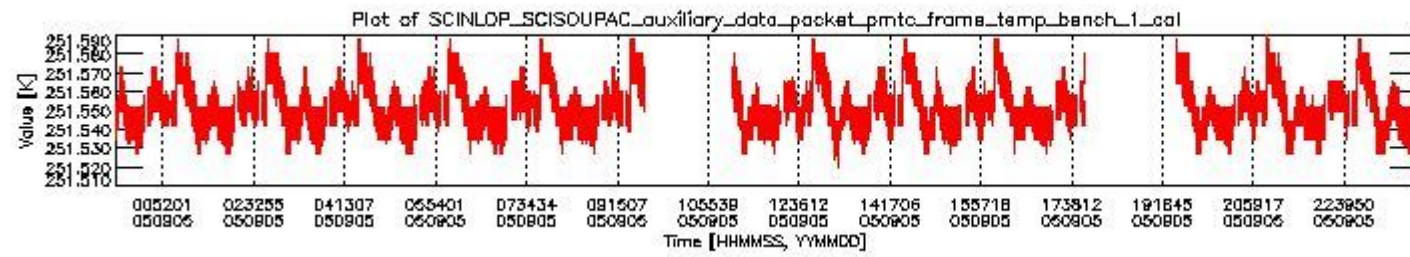

0. SCIAMACHY Daily Report for level 0 products

[0.1 General Info](#)

[0.2 Product Quality Indicators](#)

[0.3 ADF monitoring](#)

0.1 General Info

This report contains a daily analysis on parameters extracted from SCIAMACHY level 0 data (The SCI_NL__0P product).

0.1.1 Report summary

The table below shows general characteristics of the data that are included into this report.

Item	Value
Report version	vdraft_20050403
Time of report generation	09SEP2005 17:24:59
Data source version	PFHS/5.34-N
Processing scope for products	05SEP2005 00:00:00 to 06SEP2005 00:00:00
Start time of first product within scope	04SEP2005 22:57:26
Stop time of last product within scope	06SEP2005 00:08:44
Total number of level 0 products	15
Number of level 0 products with errors	15

0.2 Product Quality Indicators

This section shows information about product quality, currently temperatures.

sciamachy_daily_report_level0_PFHS_5_34_N_20050905_0.PNG

sciamachy_daily_report_level0_PFHS_5_34_N_20050905_1.PNG

- A table showing which ADFs were used for processing (red values indicate that multiple ADFs of the same type were used)
- Various time line plots, one for each ADF, which show when which ADF was used.