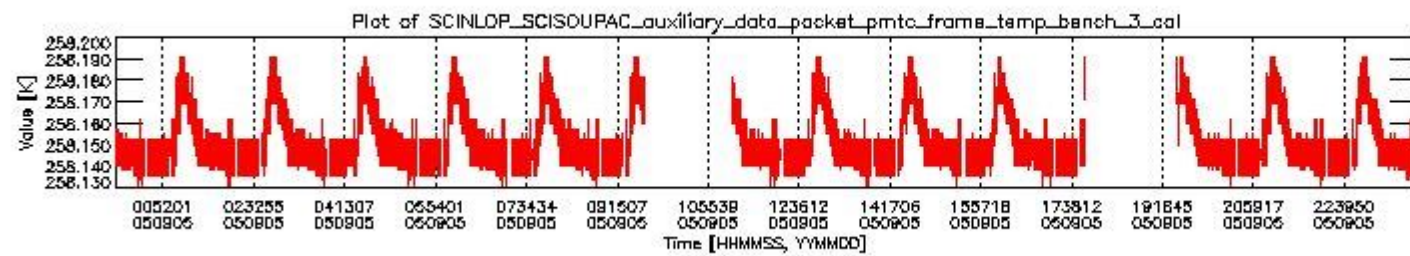

0.1.1 Report summary

The table below shows general characteristics of the data that are included into this report.

Item	Value
Report version	vdraft_20050403
Time of report generation	09SEP2005 17:24:59
Data source version	PFHS/5.34-N
Processing scope for products	05SEP2005 00:00:00 to 06SEP2005 00:00:00
Start time of first product within scope	04SEP2005 22:57:26
Stop time of last product within scope	06SEP2005 00:08:44
Total number of level 0 products	15
Number of level 0 products with errors	15

0.2 Product Quality Indicators

This section shows information about product quality, currently temperatures.

sciamachy_daily_report_level0_PFHS_5_34_N_20050905_0.PNG

sciamachy_daily_report_level0_PFHS_5_34_N_20050905_1.PNG

- A table showing which ADFs were used for processing (red values indicate that multiple ADFs of the same type were used)
- Various time line plots, one for each ADF, which show when which ADF was used.