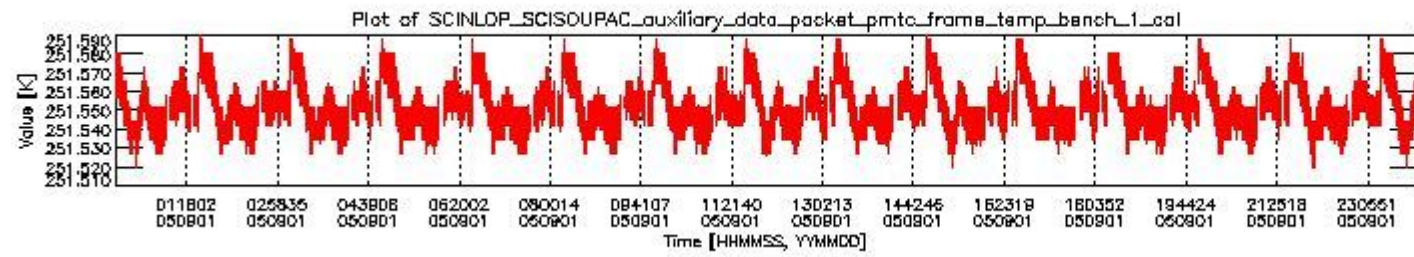

sciamachy_daily_report_level0_PFHS_5_34_N_20050901_0.PNG