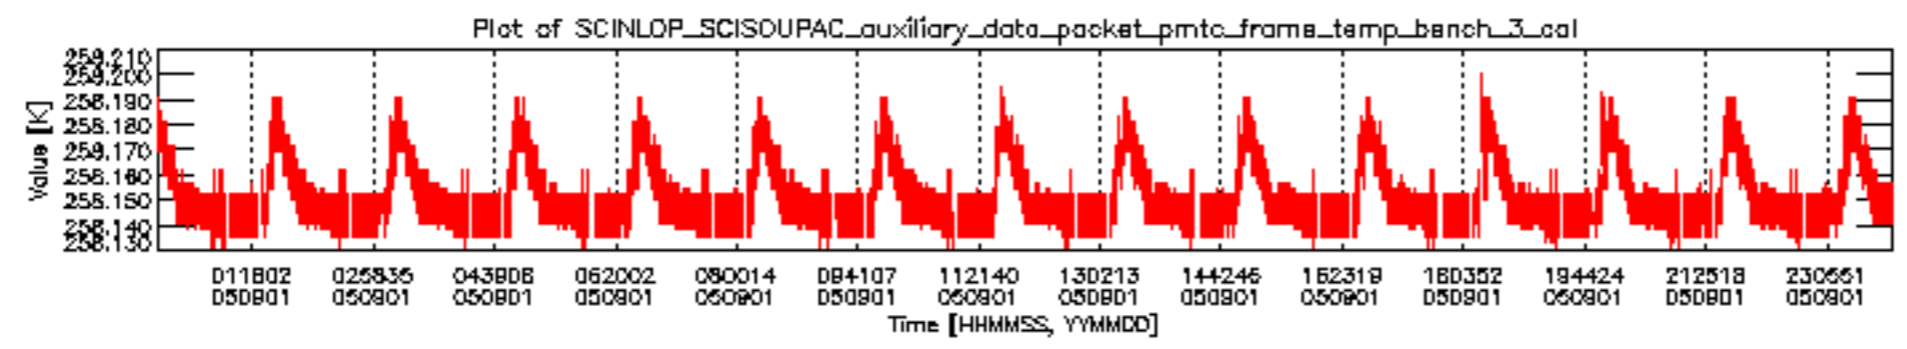

### 0.1.1 Report summary

The table below shows general characteristics of the data that are included into this report.

Item	Value
Report version	vdraft_20050403
Time of report generation	09SEP2005 16:49:09
Data source version	PFHS/5.34-N
Processing scope for products	01SEP2005 00:00:00 to 02SEP2005 00:00:00
Start time of first product within scope	31AUG2005 23:23:41
Stop time of last product within scope	02SEP2005 00:34:47
Total number of level 0 products	16
Number of level 0 products with errors	16

### 0.3 ADF monitoring

This section shows the (variation in) ADFs used for each of the products. It consists of:

- A table showing which ADFs were used for processing (red values indicate that multiple ADFs of the same type were used)
- Various time line plots, one for each ADF, which show when which ADF was used.

If multiple ADFs of a single type were used, these are marked **red** in the table.

Number	ADF
	<b>CNO (LEVEL_0_CONFIGURATION_FILE)</b>
0	AUX_CNO_AXVPDS20020123_121901_20020101_000000_20200101_000000
	<b>FPO (ORBIT_STATE_VECTOR_FILE)</b>
1	AUX_FPO_AXVPDS20050831_233052_20050831_183536_20050910_200148
2	AUX_FPO_AXVPDS20050831_233126_20050831_183536_20050910_200148
3	AUX_FPO_AXVPDS20050901_230135_20050901_194434_20050911_211046

Bar plot of ADFs used for ORBIT\_STATE\_VECTOR\_FILE.  
See legend for details.