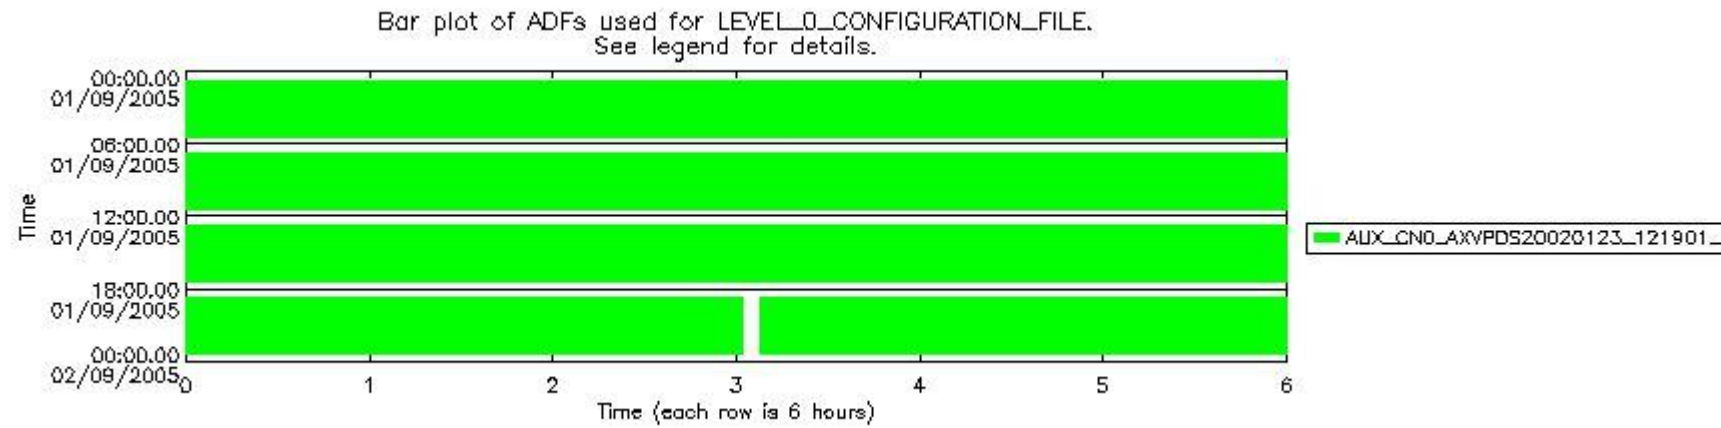

0.3 ADF monitoring

This section shows the (variation in) ADFs used for each of the products. It consists of:

- A table showing which ADFs were used for processing (red values indicate that multiple ADFs of the same type were used)
- Various time line plots, one for each ADF, which show when which ADF was used.

If multiple ADFs of a single type were used, these are marked **red** in the table.

Number	ADF
	CNO (LEVEL_0_CONFIGURATION_FILE)
0	AUX_CNO_AXVPDS20020123_121901_20020101_000000_20200101_000000
	FPO (ORBIT_STATE_VECTOR_FILE)
1	AUX_FPO_AXVPDS20050831_233052_20050831_183536_20050910_200148
2	AUX_FPO_AXVPDS20050831_233126_20050831_183536_20050910_200148
3	AUX_FPO_AXVPDS20050901_230135_20050901_194434_20050911_211046