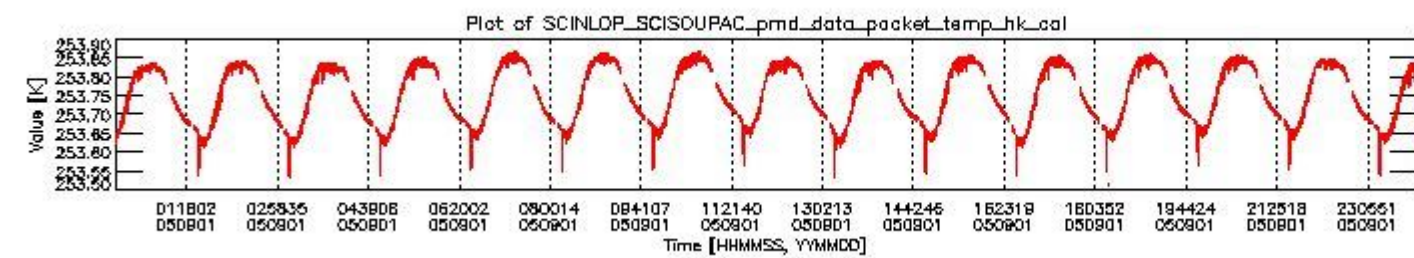

sciamachy_daily_report_level0_PFHS_5_34_N_20050901_3.PNG