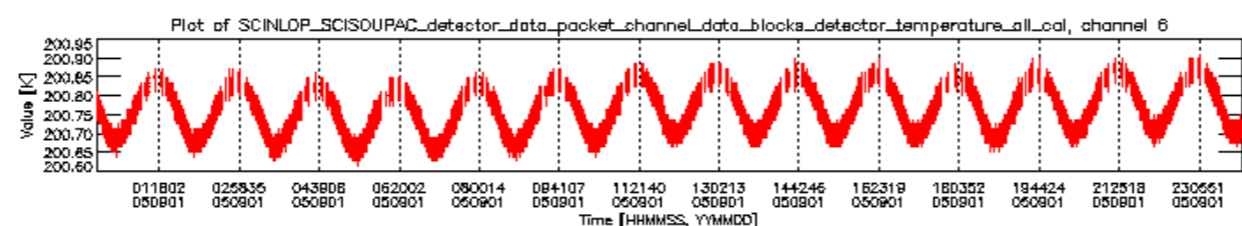

### 0.3 ADF monitoring

This section shows the (variation in) ADFs used for each of the products. It consists of:

- A table showing which ADFs were used for processing (red values indicate that multiple ADFs of the same type were used)
- Various time line plots, one for each ADF, which show when which ADF was used.

If multiple ADFs of a single type were used, these are marked **red** in the table.

Number	ADF
	<b>CNO (LEVEL_0_CONFIGURATION_FILE)</b>
0	AUX_CNO_AXVPDS20020123_121901_20020101_000000_20200101_000000
	<b>FPO (ORBIT_STATE_VECTOR_FILE)</b>
1	AUX_FPO_AXVPDS20050831_233052_20050831_183536_20050910_200148
2	AUX_FPO_AXVPDS20050831_233126_20050831_183536_20050910_200148
3	AUX_FPO_AXVPDS20050901_230135_20050901_194434_20050911_211046

Bar plot of ADFs used for ORBIT\_STATE\_VECTOR\_FILE.  
See legend for details.