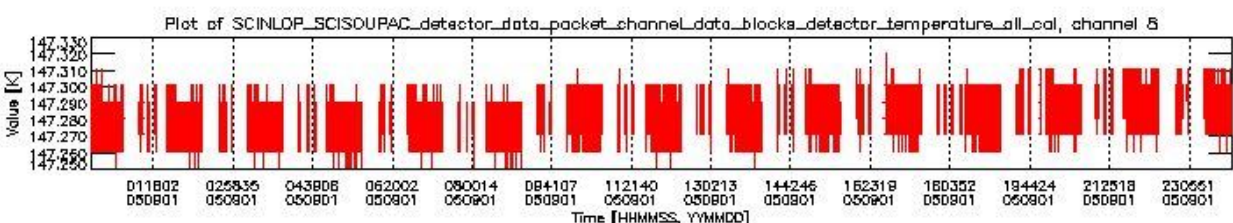

0.3 ADF monitoring

This section shows the (variation in) ADFs used for each of the products. It consists of:

- A table showing which ADFs were used for processing (red values indicate that multiple ADFs of the same type were used)
- Various time line plots, one for each ADF, which show when which ADF was used.

If multiple ADFs of a single type were used, these are marked **red** in the table.

Number	ADF
	CNO (LEVEL_0_CONFIGURATION_FILE)
0	AUX_CNO_AXVPDS20020123_121901_20020101_000000_20200101_000000
	FPO (ORBIT_STATE_VECTOR_FILE)
1	AUX_FPO_AXVPDS20050831_233052_20050831_183536_20050910_200148
2	AUX_FPO_AXVPDS20050831_233126_20050831_183536_20050910_200148
3	AUX_FPO_AXVPDS20050901_230135_20050901_194434_20050911_211046