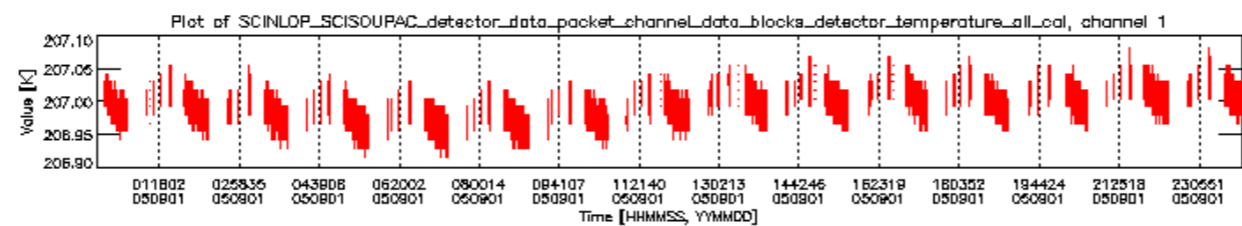

### 0.3 ADF monitoring

This section shows the (variation in) ADFs used for each of the products. It consists of:

- A table showing which ADFs were used for processing (red values indicate that multiple ADFs of the same type were used)
- Various time line plots, one for each ADF, which show when which ADF was used.

If multiple ADFs of a single type were used, these are marked **red** in the table.

Number	ADF
	<b>CNO (LEVEL_0_CONFIGURATION_FILE)</b>
0	AUX_CNO_AXVPDS20020123_121901_20020101_000000_20200101_000000
	<b>FPO (ORBIT_STATE_VECTOR_FILE)</b>
1	AUX_FPO_AXVPDS20050831_233052_20050831_183536_20050910_200148
2	AUX_FPO_AXVPDS20050831_233126_20050831_183536_20050910_200148
3	AUX_FPO_AXVPDS20050901_230135_20050901_194434_20050911_211046

Bar plot of ADFs used for ORBIT\_STATE\_VECTOR\_FILE.  
See legend for details.