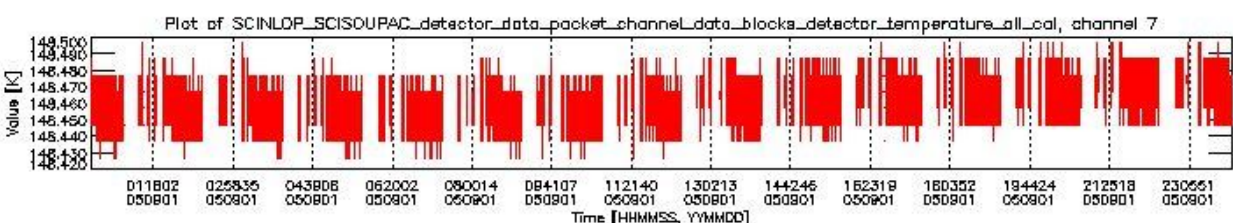

0.3 ADF monitoring

This section shows the (variation in) ADFs used for each of the products. It consists of:

- A table showing which ADFs were used for processing (red values indicate that multiple ADFs of the same type were used)
- Various time line plots, one for each ADF, which show when which ADF was used.

If multiple ADFs of a single type were used, these are marked **red** in the table.

Number	ADF
	CNO (LEVEL_0_CONFIGURATION_FILE)
0	AUX_CNO_AXVPDS20020123_121901_20020101_000000_20200101_000000
	FPO (ORBIT_STATE_VECTOR_FILE)
1	AUX_FPO_AXVPDS20050831_233052_20050831_183536_20050910_200148
2	AUX_FPO_AXVPDS20050831_233126_20050831_183536_20050910_200148
3	AUX_FPO_AXVPDS20050901_230135_20050901_194434_20050911_211046