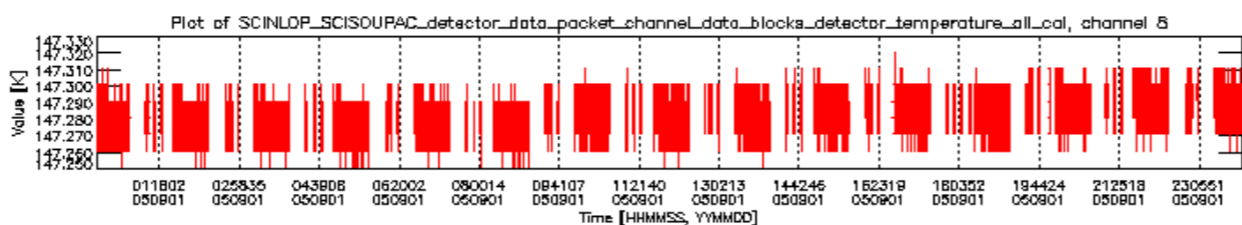

### 0.3 ADF monitoring

This section shows the (variation in) ADFs used for each of the products. It consists of:

- A table showing which ADFs were used for processing (red values indicate that multiple ADFs of the same type were used)
- Various time line plots, one for each ADF, which show when which ADF was used.

If multiple ADFs of a single type were used, these are marked **red** in the table.

Number	ADF
	<b>CNO (LEVEL_0_CONFIGURATION_FILE)</b>
0	AUX_CNO_AXVPDS20020123_121901_20020101_000000_20200101_000000
	<b>FPO (ORBIT_STATE_VECTOR_FILE)</b>
1	AUX_FPO_AXVPDS20050831_233052_20050831_183536_20050910_200148
2	AUX_FPO_AXVPDS20050831_233126_20050831_183536_20050910_200148
3	AUX_FPO_AXVPDS20050901_230135_20050901_194434_20050911_211046

Bar plot of ADFs used for ORBIT\_STATE\_VECTOR\_FILE.  
See legend for details.