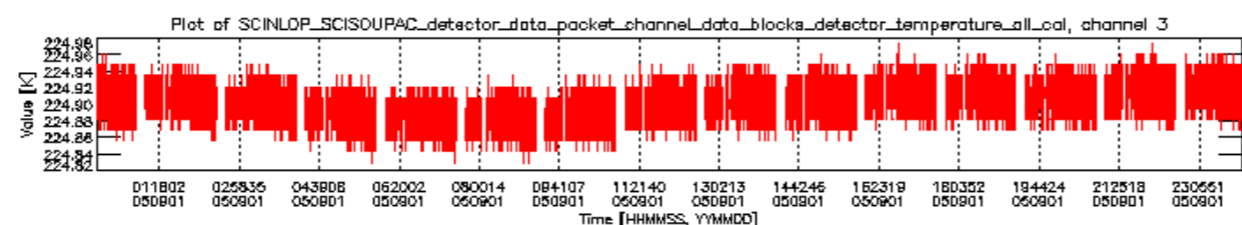

### 0.3 ADF monitoring

This section shows the (variation in) ADFs used for each of the products. It consists of:

- A table showing which ADFs were used for processing (red values indicate that multiple ADFs of the same type were used)
- Various time line plots, one for each ADF, which show when which ADF was used.

If multiple ADFs of a single type were used, these are marked **red** in the table.

Number	ADF
	<b>CNO (LEVEL_0_CONFIGURATION_FILE)</b>
0	AUX_CNO_AXVPDS20020123_121901_20020101_000000_20200101_000000
	<b>FPO (ORBIT_STATE_VECTOR_FILE)</b>
1	AUX_FPO_AXVPDS20050831_233052_20050831_183536_20050910_200148
2	AUX_FPO_AXVPDS20050831_233126_20050831_183536_20050910_200148
3	AUX_FPO_AXVPDS20050901_230135_20050901_194434_20050911_211046

Bar plot of ADFs used for ORBIT\_STATE\_VECTOR\_FILE.  
See legend for details.