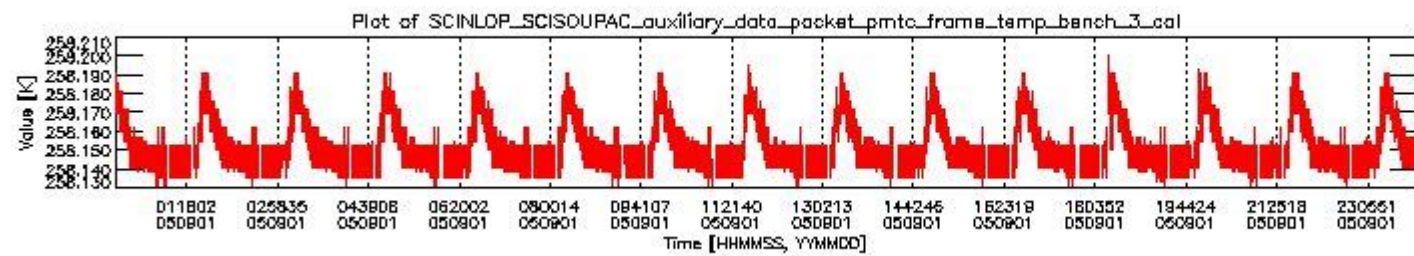

### 0.1.1 Report summary

The table below shows general characteristics of the data that are included into this report.

Item	Value
Report version	vdraft_20050403
Time of report generation	09SEP2005 16:49:09
Data source version	PFHS/5.34-N
Processing scope for products	01SEP2005 00:00:00 to 02SEP2005 00:00:00
Start time of first product within scope	31AUG2005 23:23:41
Stop time of last product within scope	02SEP2005 00:34:47
Total number of level 0 products	16
Number of level 0 products with errors	16

## 0.2 Product Quality Indicators

This section shows information about product quality, currently temperatures.

sciamachy\_daily\_report\_level0\_PFHS\_5\_34\_N\_20050901\_0.PNG

sciamachy\_daily\_report\_level0\_PFHS\_5\_34\_N\_20050901\_1.PNG