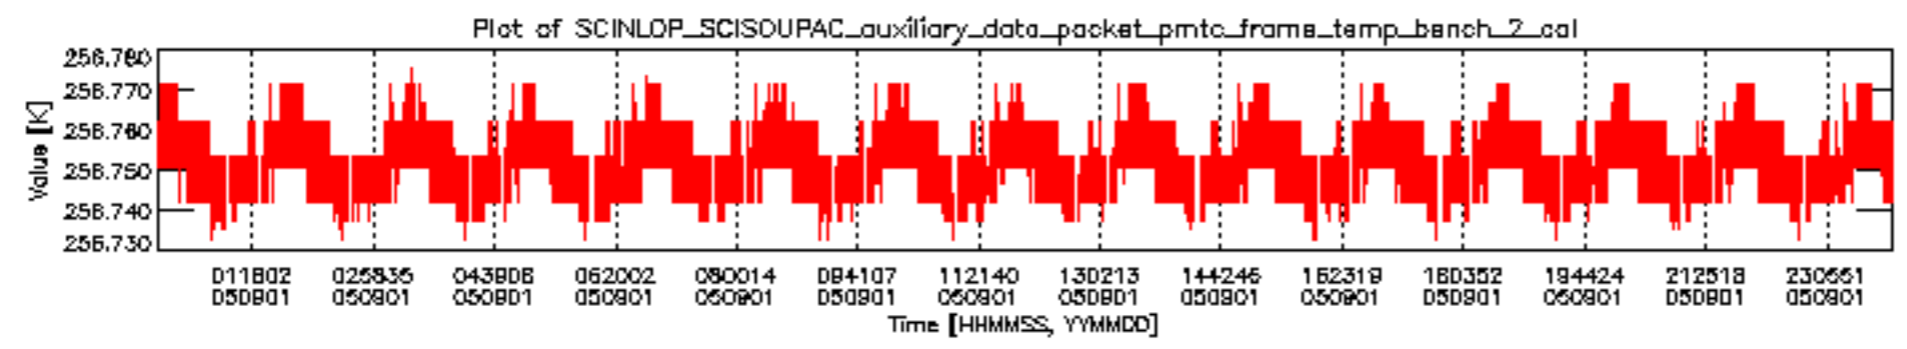

### 0.1.1 Report summary

The table below shows general characteristics of the data that are included into this report.

Item	Value
Report version	vdraft_20050403
Time of report generation	09SEP2005 16:49:09
Data source version	PFHS/5.34-N
Processing scope for products	01SEP2005 00:00:00 to 02SEP2005 00:00:00
Start time of first product within scope	31AUG2005 23:23:41
Stop time of last product within scope	02SEP2005 00:34:47
Total number of level 0 products	16
Number of level 0 products with errors	16

### 0.3 ADF monitoring

This section shows the (variation in) ADFs used for each of the products. It consists of:

- A table showing which ADFs were used for processing (red values indicate that multiple ADFs of the same type were used)
- Various time line plots, one for each ADF, which show when which ADF was used.

If multiple ADFs of a single type were used, these are marked **red** in the table.

Number	ADF
	<b>CNO (LEVEL_0_CONFIGURATION_FILE)</b>
0	AUX_CNO_AXVPDS20020123_121901_20020101_000000_20200101_000000
	<b>FPO (ORBIT_STATE_VECTOR_FILE)</b>
1	AUX_FPO_AXVPDS20050831_233052_20050831_183536_20050910_200148
2	AUX_FPO_AXVPDS20050831_233126_20050831_183536_20050910_200148
3	AUX_FPO_AXVPDS20050901_230135_20050901_194434_20050911_211046

Bar plot of ADFs used for ORBIT\_STATE\_VECTOR\_FILE.  
See legend for details.