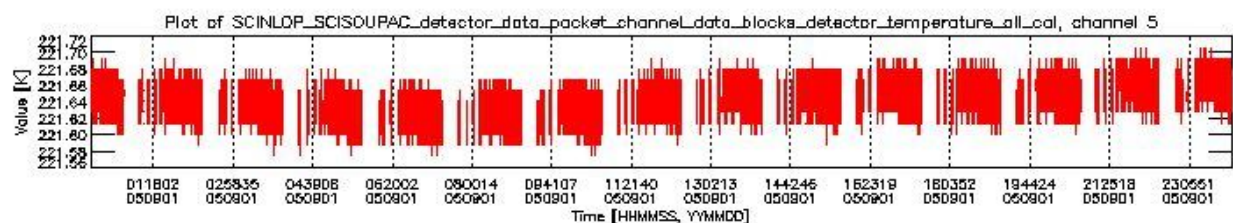

0.3 ADF monitoring

This section shows the (variation in) ADFs used for each of the products. It consists of:

- A table showing which ADFs were used for processing (red values indicate that multiple ADFs of the same type were used)
- Various time line plots, one for each ADF, which show when which ADF was used.

If multiple ADFs of a single type were used, these are marked **red** in the table.

Number	ADF
	CNO (LEVEL_0_CONFIGURATION_FILE)
0	AUX_CNO_AXVPDS20020123_121901_20020101_000000_20200101_000000
	FPO (ORBIT_STATE_VECTOR_FILE)
1	AUX_FPO_AXVPDS20050831_233052_20050831_183536_20050910_200148
2	AUX_FPO_AXVPDS20050831_233126_20050831_183536_20050910_200148
3	AUX_FPO_AXVPDS20050901_230135_20050901_194434_20050911_211046