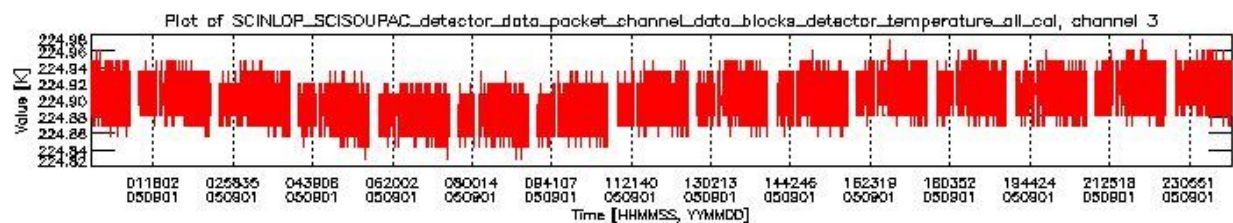

0.3 ADF monitoring

This section shows the (variation in) ADFs used for each of the products. It consists of:

- A table showing which ADFs were used for processing (red values indicate that multiple ADFs of the same type were used)
- Various time line plots, one for each ADF, which show when which ADF was used.

If multiple ADFs of a single type were used, these are marked **red** in the table.

Number	ADF
	CNO (LEVEL_0_CONFIGURATION_FILE)
0	AUX_CNO_AXVPDS20020123_121901_20020101_000000_20200101_000000
	FPO (ORBIT_STATE_VECTOR_FILE)
1	AUX_FPO_AXVPDS20050831_233052_20050831_183536_20050910_200148
2	AUX_FPO_AXVPDS20050831_233126_20050831_183536_20050910_200148
3	AUX_FPO_AXVPDS20050901_230135_20050901_194434_20050911_211046