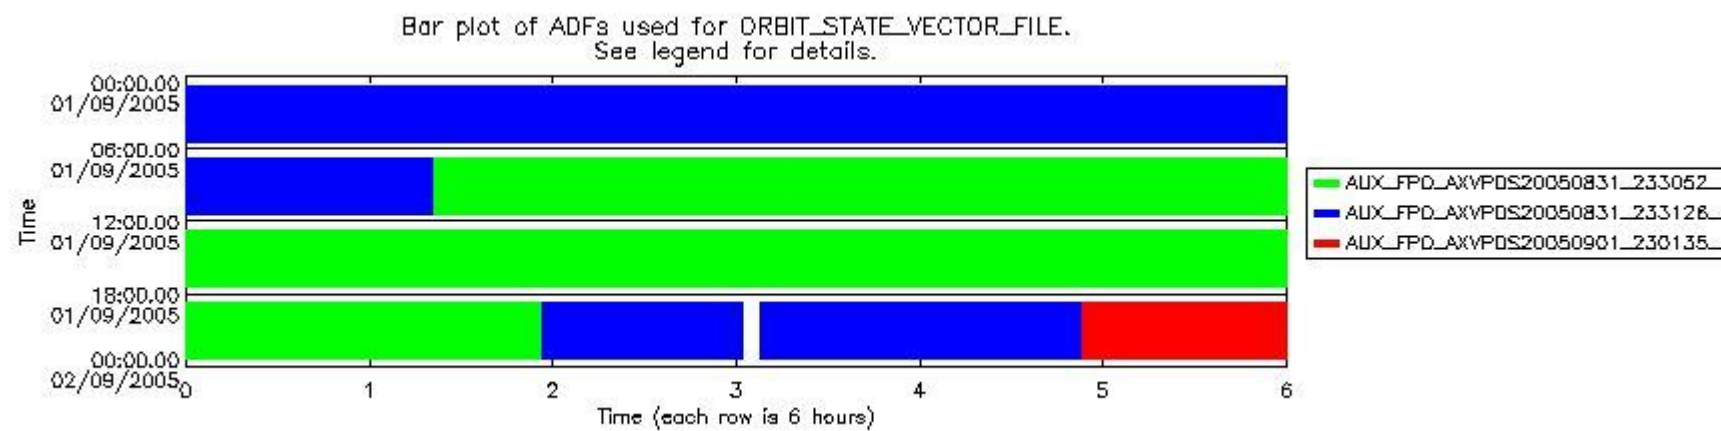

0.3 ADF monitoring

This section shows the (variation in) ADFs used for each of the products. It consists of:

- A table showing which ADFs were used for processing (red values indicate that multiple ADFs of the same type were used)
- Various time line plots, one for each ADF, which show when which ADF was used.

If multiple ADFs of a single type were used, these are marked **red** in the table.

Number	ADF
	CNO (LEVEL_0_CONFIGURATION_FILE)
0	AUX_CNO_AXVPDS20020123_121901_20020101_000000_20200101_000000
	FPO (ORBIT_STATE_VECTOR_FILE)
1	AUX_FPO_AXVPDS20050831_233052_20050831_183536_20050910_200148
2	AUX_FPO_AXVPDS20050831_233126_20050831_183536_20050910_200148
3	AUX_FPO_AXVPDS20050901_230135_20050901_194434_20050911_211046