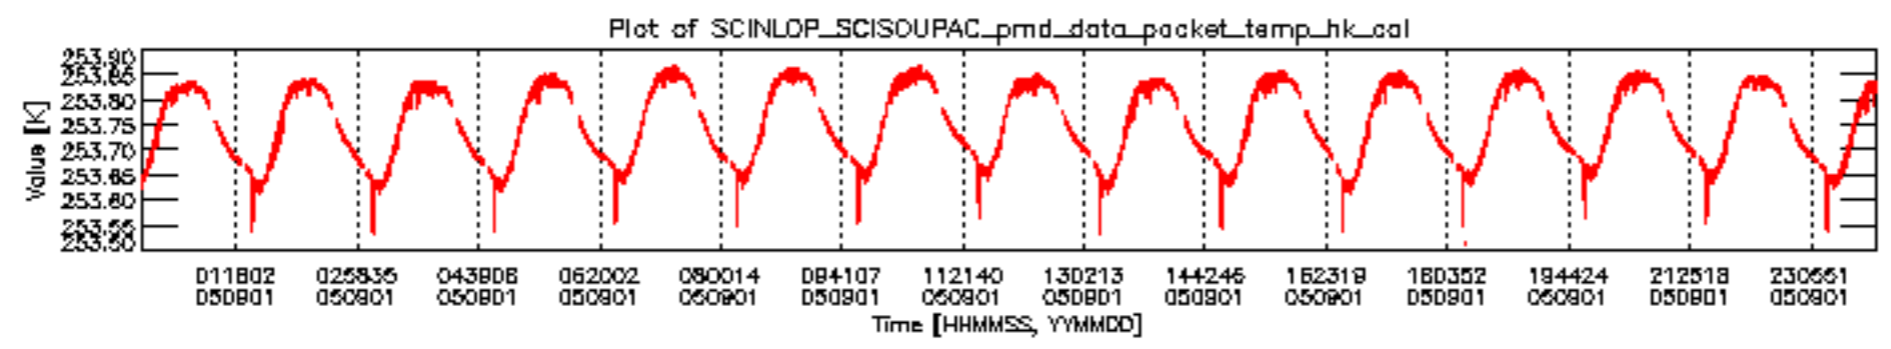

If multiple ADFs of a single type were used, these are marked **red** in the table.

Number	ADF
	<b>CNO (LEVEL_0_CONFIGURATION_FILE)</b>
0	AUX_CNO_AXVPDS20020123_121901_20020101_000000_20200101_000000
	<b>FPO (ORBIT_STATE_VECTOR_FILE)</b>
1	AUX_FPO_AXVPDS20050831_233052_20050831_183536_20050910_200148
2	AUX_FPO_AXVPDS20050831_233126_20050831_183536_20050910_200148
3	AUX_FPO_AXVPDS20050901_230135_20050901_194434_20050911_211046

Bar plot of ADFs used for ORBIT\_STATE\_VECTOR\_FILE.  
See legend for details.