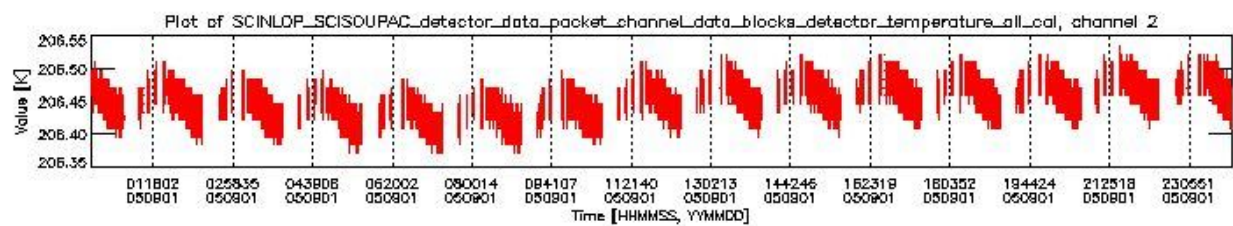

0.3 ADF monitoring

This section shows the (variation in) ADFs used for each of the products. It consists of:

- A table showing which ADFs were used for processing (red values indicate that multiple ADFs of the same type were used)
- Various time line plots, one for each ADF, which show when which ADF was used.

If multiple ADFs of a single type were used, these are marked **red** in the table.

Number	ADF
	CNO (LEVEL_0_CONFIGURATION_FILE)
0	AUX_CNO_AXVPDS20020123_121901_20020101_000000_20200101_000000
	FPO (ORBIT_STATE_VECTOR_FILE)
1	AUX_FPO_AXVPDS20050831_233052_20050831_183536_20050910_200148
2	AUX_FPO_AXVPDS20050831_233126_20050831_183536_20050910_200148
3	AUX_FPO_AXVPDS20050901_230135_20050901_194434_20050911_211046