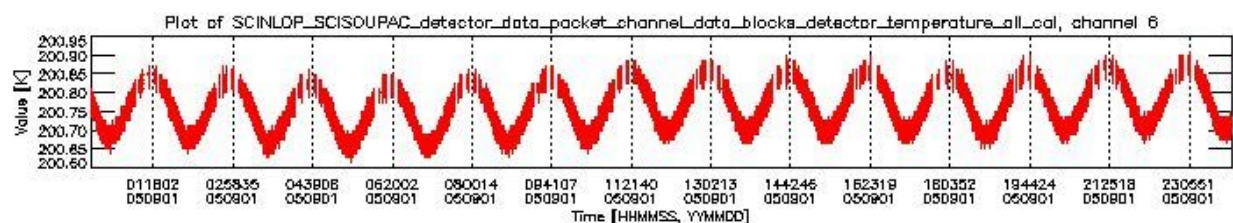

0.3 ADF monitoring

This section shows the (variation in) ADFs used for each of the products. It consists of:

- A table showing which ADFs were used for processing (red values indicate that multiple ADFs of the same type were used)
- Various time line plots, one for each ADF, which show when which ADF was used.

If multiple ADFs of a single type were used, these are marked **red** in the table.

Number	ADF
	CNO (LEVEL_0_CONFIGURATION_FILE)
0	AUX_CNO_AXVPDS20020123_121901_20020101_000000_20200101_000000
	FPO (ORBIT_STATE_VECTOR_FILE)
1	AUX_FPO_AXVPDS20050831_233052_20050831_183536_20050910_200148
2	AUX_FPO_AXVPDS20050831_233126_20050831_183536_20050910_200148
3	AUX_FPO_AXVPDS20050901_230135_20050901_194434_20050911_211046