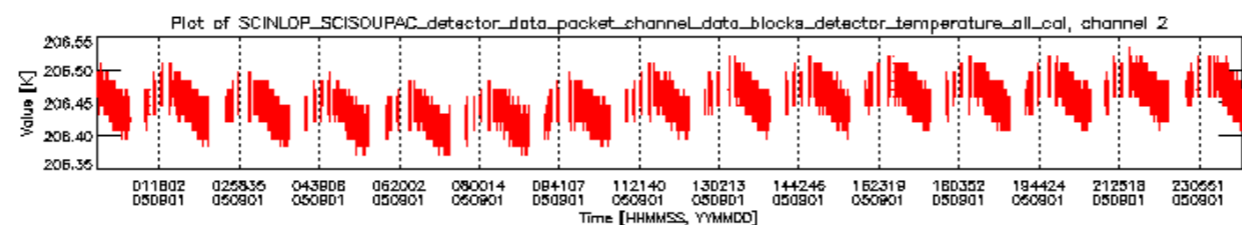

### 0.3 ADF monitoring

This section shows the (variation in) ADFs used for each of the products. It consists of:

- A table showing which ADFs were used for processing (red values indicate that multiple ADFs of the same type were used)
- Various time line plots, one for each ADF, which show when which ADF was used.

If multiple ADFs of a single type were used, these are marked **red** in the table.

Number	ADF
	<b>CNO (LEVEL_0_CONFIGURATION_FILE)</b>
0	AUX_CNO_AXVPDS20020123_121901_20020101_000000_20200101_000000
	<b>FPO (ORBIT_STATE_VECTOR_FILE)</b>
1	AUX_FPO_AXVPDS20050831_233052_20050831_183536_20050910_200148
2	AUX_FPO_AXVPDS20050831_233126_20050831_183536_20050910_200148
3	AUX_FPO_AXVPDS20050901_230135_20050901_194434_20050911_211046

Bar plot of ADFs used for ORBIT\_STATE\_VECTOR\_FILE.  
See legend for details.