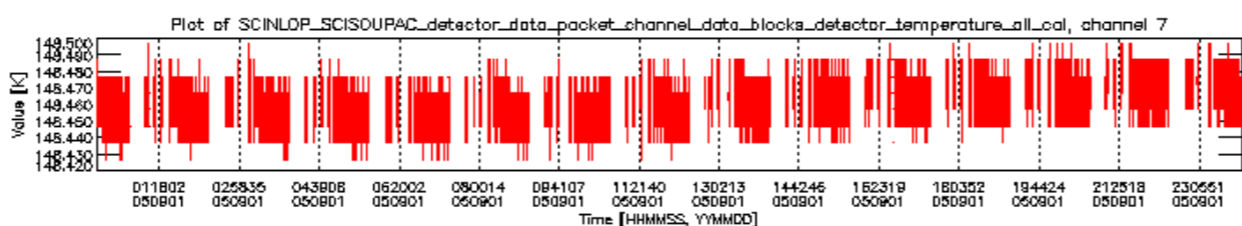

### 0.3 ADF monitoring

This section shows the (variation in) ADFs used for each of the products. It consists of:

- A table showing which ADFs were used for processing (red values indicate that multiple ADFs of the same type were used)
- Various time line plots, one for each ADF, which show when which ADF was used.

If multiple ADFs of a single type were used, these are marked **red** in the table.

Number	ADF
	<b>CNO (LEVEL_0_CONFIGURATION_FILE)</b>
0	AUX_CNO_AXVPDS20020123_121901_20020101_000000_20200101_000000
	<b>FPO (ORBIT_STATE_VECTOR_FILE)</b>
1	AUX_FPO_AXVPDS20050831_233052_20050831_183536_20050910_200148
2	AUX_FPO_AXVPDS20050831_233126_20050831_183536_20050910_200148
3	AUX_FPO_AXVPDS20050901_230135_20050901_194434_20050911_211046

Bar plot of ADFs used for ORBIT\_STATE\_VECTOR\_FILE.  
See legend for details.