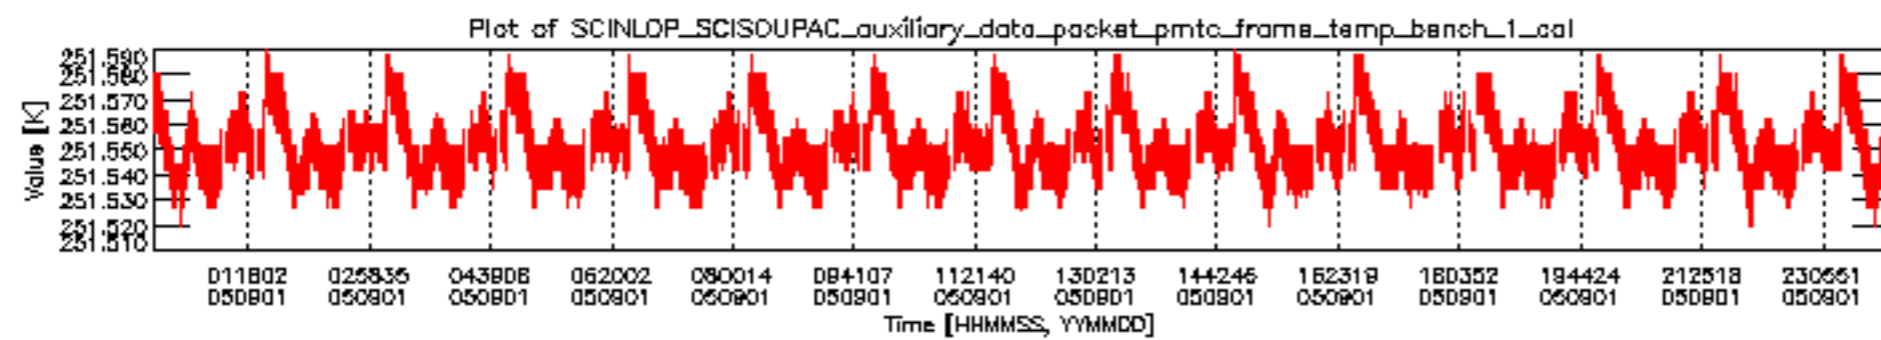

### 0.3 ADF monitoring

This section shows the (variation in) ADFs used for each of the products. It consists of:

- A table showing which ADFs were used for processing (red values indicate that multiple ADFs of the same type were used)
- Various time line plots, one for each ADF, which show when which ADF was used.

If multiple ADFs of a single type were used, these are marked **red** in the table.

Number	ADF
	<b>CNO (LEVEL_0_CONFIGURATION_FILE)</b>
0	AUX_CNO_AXVPDS20020123_121901_20020101_000000_20200101_000000
	<b>FPO (ORBIT_STATE_VECTOR_FILE)</b>
1	AUX_FPO_AXVPDS20050831_233052_20050831_183536_20050910_200148
2	AUX_FPO_AXVPDS20050831_233126_20050831_183536_20050910_200148
3	AUX_FPO_AXVPDS20050901_230135_20050901_194434_20050911_211046