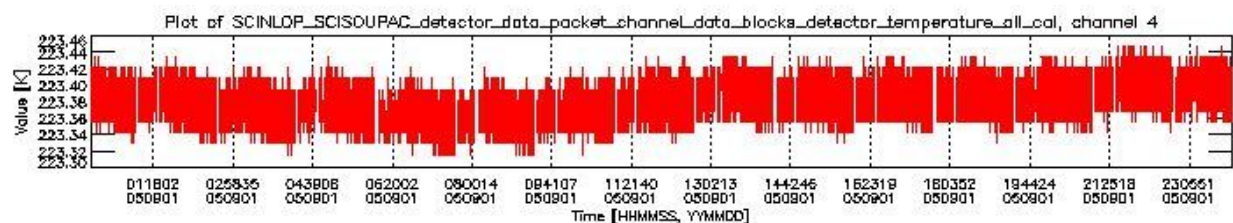

0.3 ADF monitoring

This section shows the (variation in) ADFs used for each of the products. It consists of:

- A table showing which ADFs were used for processing (red values indicate that multiple ADFs of the same type were used)
- Various time line plots, one for each ADF, which show when which ADF was used.

If multiple ADFs of a single type were used, these are marked **red** in the table.

Number	ADF
	CNO (LEVEL_0_CONFIGURATION_FILE)
0	AUX_CNO_AXVPDS20020123_121901_20020101_000000_20200101_000000
	FPO (ORBIT_STATE_VECTOR_FILE)
1	AUX_FPO_AXVPDS20050831_233052_20050831_183536_20050910_200148
2	AUX_FPO_AXVPDS20050831_233126_20050831_183536_20050910_200148
3	AUX_FPO_AXVPDS20050901_230135_20050901_194434_20050911_211046