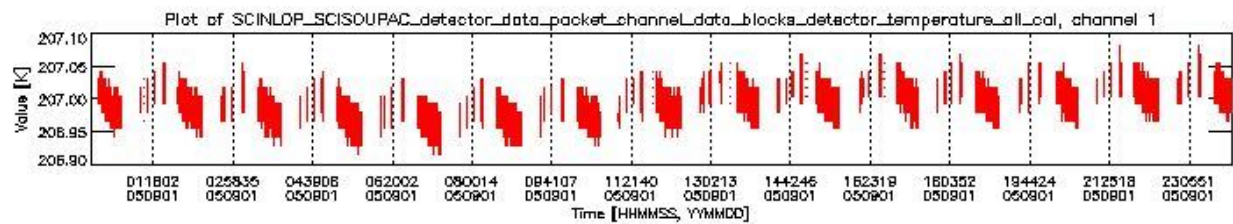

0.3 ADF monitoring

This section shows the (variation in) ADFs used for each of the products. It consists of:

- A table showing which ADFs were used for processing (red values indicate that multiple ADFs of the same type were used)
- Various time line plots, one for each ADF, which show when which ADF was used.

If multiple ADFs of a single type were used, these are marked **red** in the table.

Number	ADF
	CNO (LEVEL_0_CONFIGURATION_FILE)
0	AUX_CNO_AXVPDS20020123_121901_20020101_000000_20200101_000000
	FPO (ORBIT_STATE_VECTOR_FILE)
1	AUX_FPO_AXVPDS20050831_233052_20050831_183536_20050910_200148
2	AUX_FPO_AXVPDS20050831_233126_20050831_183536_20050910_200148
3	AUX_FPO_AXVPDS20050901_230135_20050901_194434_20050911_211046