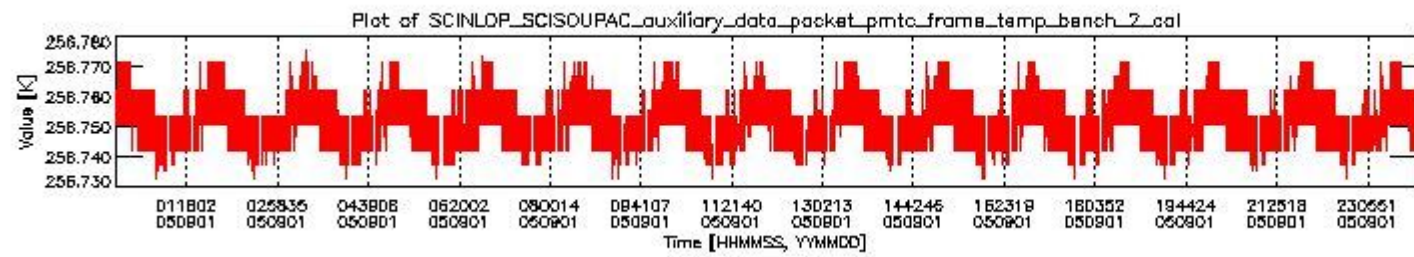

sciamachy_daily_report_level0_PFHS_5_34_N_20050901_1.PNG