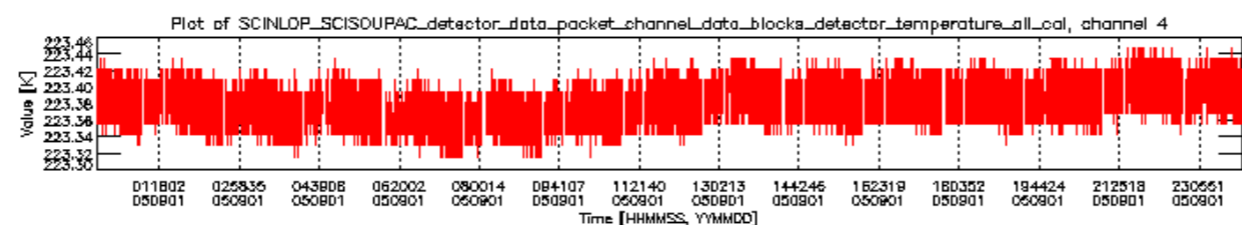

### 0.3 ADF monitoring

This section shows the (variation in) ADFs used for each of the products. It consists of:

- A table showing which ADFs were used for processing (red values indicate that multiple ADFs of the same type were used)
- Various time line plots, one for each ADF, which show when which ADF was used.

If multiple ADFs of a single type were used, these are marked **red** in the table.

Number	ADF
	<b>CNO (LEVEL_0_CONFIGURATION_FILE)</b>
0	AUX_CNO_AXVPDS20020123_121901_20020101_000000_20200101_000000
	<b>FPO (ORBIT_STATE_VECTOR_FILE)</b>
1	AUX_FPO_AXVPDS20050831_233052_20050831_183536_20050910_200148
2	AUX_FPO_AXVPDS20050831_233126_20050831_183536_20050910_200148
3	AUX_FPO_AXVPDS20050901_230135_20050901_194434_20050911_211046

Bar plot of ADFs used for ORBIT\_STATE\_VECTOR\_FILE.  
See legend for details.