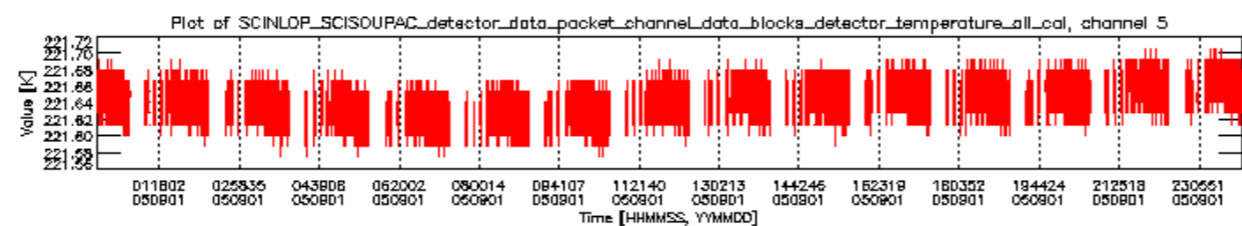

### 0.3 ADF monitoring

This section shows the (variation in) ADFs used for each of the products. It consists of:

- A table showing which ADFs were used for processing (red values indicate that multiple ADFs of the same type were used)
- Various time line plots, one for each ADF, which show when which ADF was used.

If multiple ADFs of a single type were used, these are marked **red** in the table.

Number	ADF
	<b>CNO (LEVEL_0_CONFIGURATION_FILE)</b>
0	AUX_CNO_AXVPDS20020123_121901_20020101_000000_20200101_000000
	<b>FPO (ORBIT_STATE_VECTOR_FILE)</b>
1	AUX_FPO_AXVPDS20050831_233052_20050831_183536_20050910_200148
2	AUX_FPO_AXVPDS20050831_233126_20050831_183536_20050910_200148
3	AUX_FPO_AXVPDS20050901_230135_20050901_194434_20050911_211046

Bar plot of ADFs used for ORBIT\_STATE\_VECTOR\_FILE.  
See legend for details.