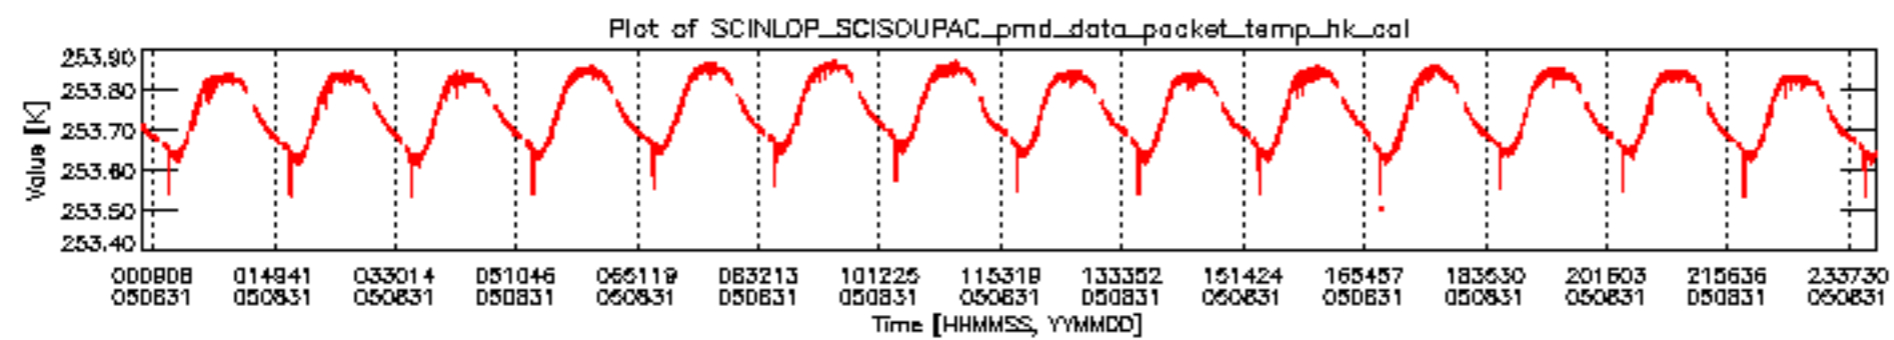

If multiple ADFs of a single type were used, these are marked **red** in the table.

Number	ADF
	<b>CNO (LEVEL_0_CONFIGURATION_FILE)</b>
0	AUX_CNO_AXVPDS20020123_121901_20020101_000000_20200101_000000
	<b>FPO (ORBIT_STATE_VECTOR_FILE)</b>
1	AUX_FPO_AXVPDS20050830_235703_20050830_190713_20050909_203325
2	AUX_FPO_AXVPDS20050830_235727_20050830_190713_20050909_203325
3	AUX_FPO_AXVPDS20050831_233126_20050831_183536_20050910_200148

sciamachy\_daily\_report\_level0\_PFHS\_5\_34\_N\_20050831\_5.PNG

sciamachy\_daily\_report\_level0\_PFHS\_5\_34\_N\_20050831\_6.PNG

Bar plot of ADFs used for ORBIT\_STATE\_VECTOR\_FILE.  
See legend for details.