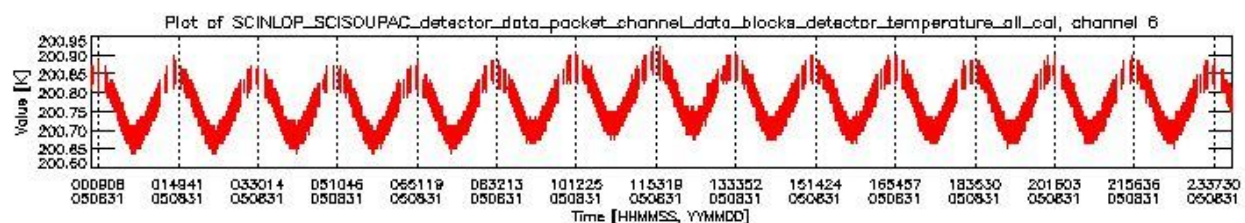

0.3 ADF monitoring

This section shows the (variation in) ADFs used for each of the products. It consists of:

- A table showing which ADFs were used for processing (red values indicate that multiple ADFs of the same type were used)
- Various time line plots, one for each ADF, which show when which ADF was used.

If multiple ADFs of a single type were used, these are marked **red** in the table.

Number	ADF
	CNO (LEVEL_0_CONFIGURATION_FILE)
0	AUX_CNO_AXVPDS20020123_121901_20020101_000000_20200101_000000
	FPO (ORBIT_STATE_VECTOR_FILE)
1	AUX_FPO_AXVPDS20050830_235703_20050830_190713_20050909_203325
2	AUX_FPO_AXVPDS20050830_235727_20050830_190713_20050909_203325
3	AUX_FPO_AXVPDS20050831_233126_20050831_183536_20050910_200148