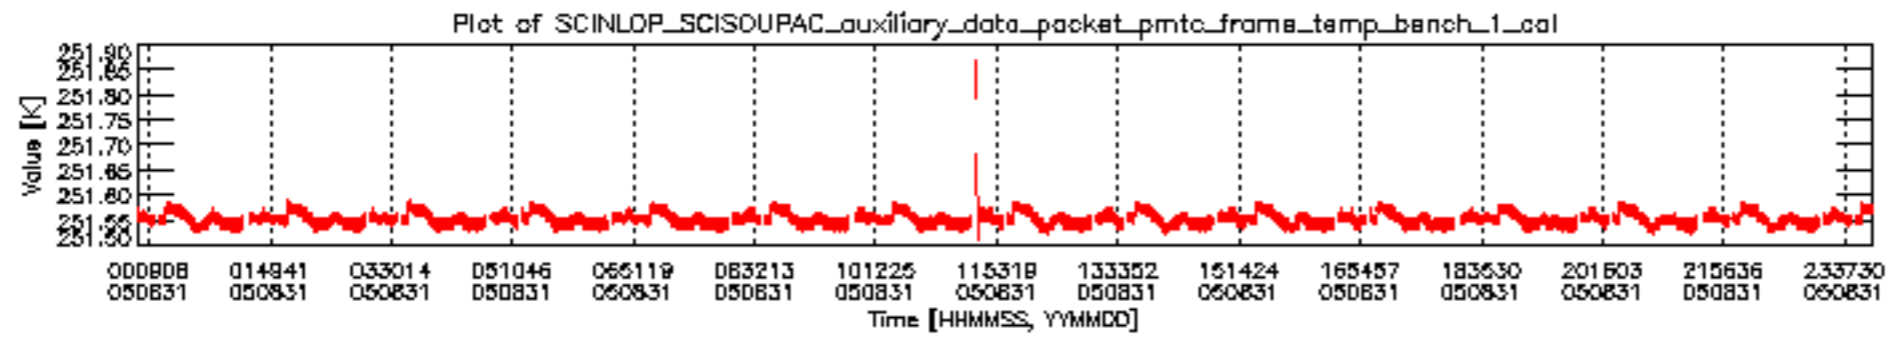

If multiple ADFs of a single type were used, these are marked **red** in the table.

Number	ADF
	<b>CNO (LEVEL_0_CONFIGURATION_FILE)</b>
0	AUX_CNO_AXVPDS20020123_121901_20020101_000000_20200101_000000
	<b>FPO (ORBIT_STATE_VECTOR_FILE)</b>
1	AUX_FPO_AXVPDS20050830_235703_20050830_190713_20050909_203325
2	AUX_FPO_AXVPDS20050830_235727_20050830_190713_20050909_203325
3	AUX_FPO_AXVPDS20050831_233126_20050831_183536_20050910_200148

sciamachy\_daily\_report\_level0\_PFHS\_5\_34\_N\_20050831\_5.PNG

sciamachy\_daily\_report\_level0\_PFHS\_5\_34\_N\_20050831\_6.PNG

Bar plot of ADFs used for ORBIT\_STATE\_VECTOR\_FILE.  
See legend for details.