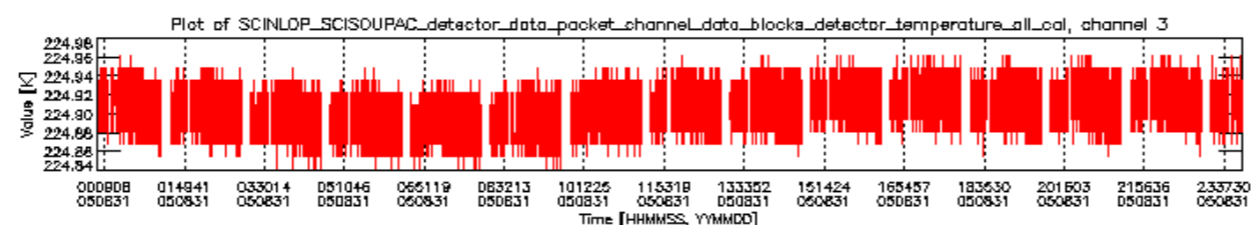

If multiple ADFs of a single type were used, these are marked **red** in the table.

Number	ADF
	<b>CNO (LEVEL_0_CONFIGURATION_FILE)</b>
0	AUX_CNO_AXVPDS20020123_121901_20020101_000000_20200101_000000
	<b>FPO (ORBIT_STATE_VECTOR_FILE)</b>
1	AUX_FPO_AXVPDS20050830_235703_20050830_190713_20050909_203325
2	AUX_FPO_AXVPDS20050830_235727_20050830_190713_20050909_203325
3	AUX_FPO_AXVPDS20050831_233126_20050831_183536_20050910_200148

sciamachy\_daily\_report\_level0\_PFHS\_5\_34\_N\_20050831\_5.PNG

sciamachy\_daily\_report\_level0\_PFHS\_5\_34\_N\_20050831\_6.PNG

Bar plot of ADFs used for ORBIT\_STATE\_VECTOR\_FILE.  
See legend for details.