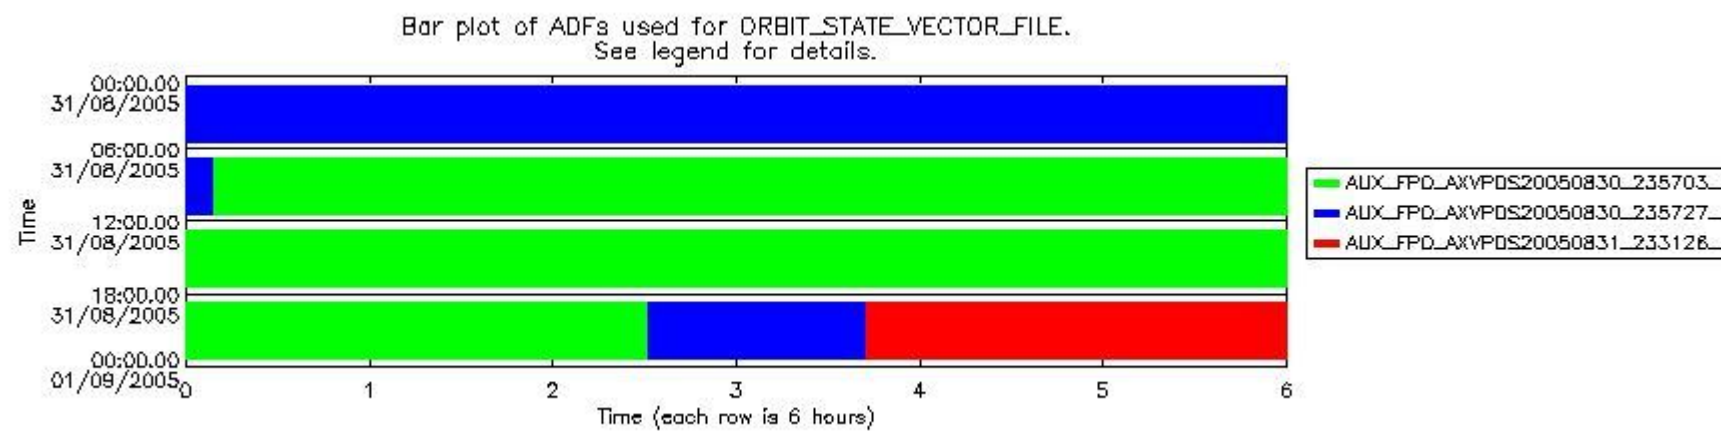

sciamachy_daily_report_level0_PFHS_5_34_N_20050831_6.PNG