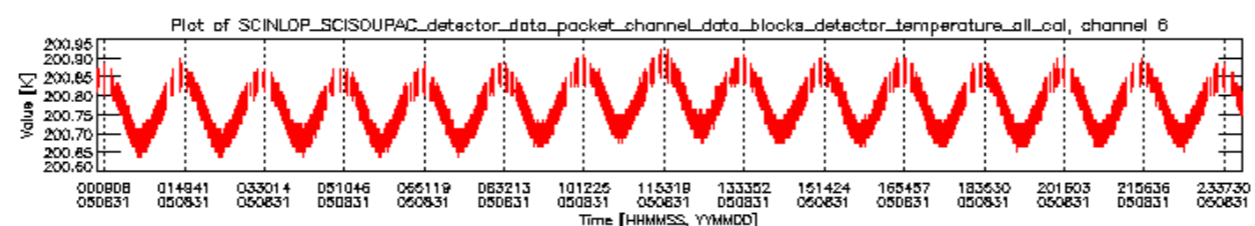

If multiple ADFs of a single type were used, these are marked **red** in the table.

Number	ADF
	<b>CNO (LEVEL_0_CONFIGURATION_FILE)</b>
0	AUX_CNO_AXVPDS20020123_121901_20020101_000000_20200101_000000
	<b>FPO (ORBIT_STATE_VECTOR_FILE)</b>
1	AUX_FPO_AXVPDS20050830_235703_20050830_190713_20050909_203325
2	AUX_FPO_AXVPDS20050830_235727_20050830_190713_20050909_203325
3	AUX_FPO_AXVPDS20050831_233126_20050831_183536_20050910_200148

sciamachy\_daily\_report\_level0\_PFHS\_5\_34\_N\_20050831\_5.PNG

sciamachy\_daily\_report\_level0\_PFHS\_5\_34\_N\_20050831\_6.PNG

Bar plot of ADFs used for ORBIT\_STATE\_VECTOR\_FILE.  
See legend for details.