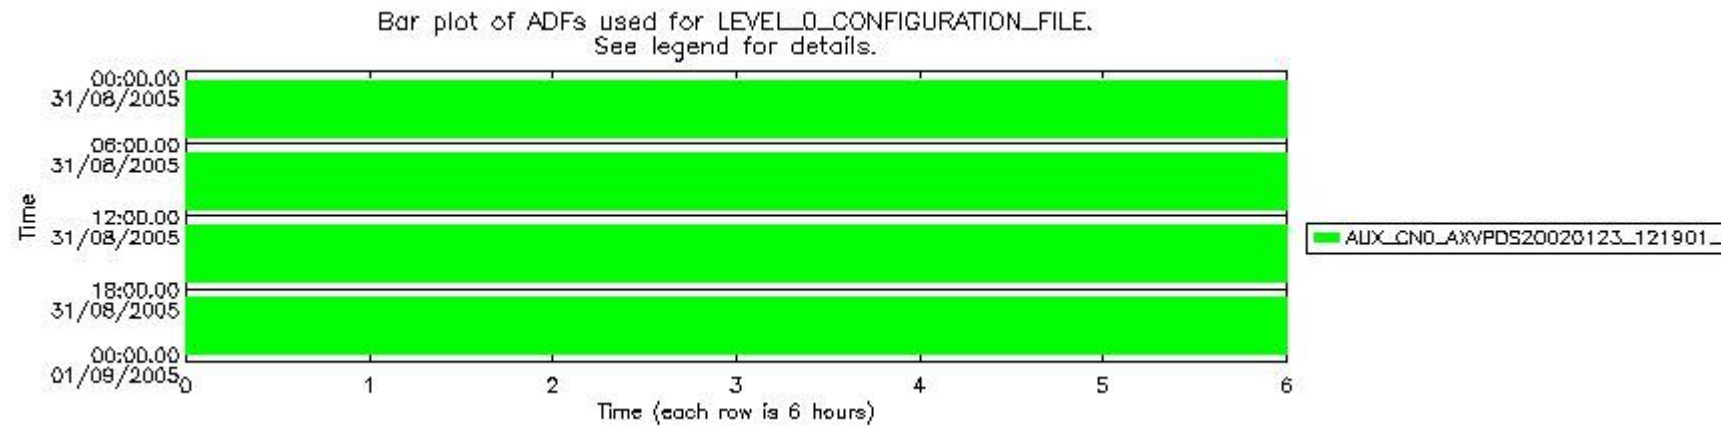

0.3 ADF monitoring

This section shows the (variation in) ADFs used for each of the products. It consists of:

- A table showing which ADFs were used for processing (red values indicate that multiple ADFs of the same type were used)
- Various time line plots, one for each ADF, which show when which ADF was used.

If multiple ADFs of a single type were used, these are marked **red** in the table.

Number	ADF
	CNO (LEVEL_0_CONFIGURATION_FILE)
0	AUX_CNO_AXVPDS20020123_121901_20020101_000000_20200101_000000
	FPO (ORBIT_STATE_VECTOR_FILE)
1	AUX_FPO_AXVPDS20050830_235703_20050830_190713_20050909_203325
2	AUX_FPO_AXVPDS20050830_235727_20050830_190713_20050909_203325
3	AUX_FPO_AXVPDS20050831_233126_20050831_183536_20050910_200148

sciamachy_daily_report_level0_PFHS_5_34_N_20050831_5.PNG