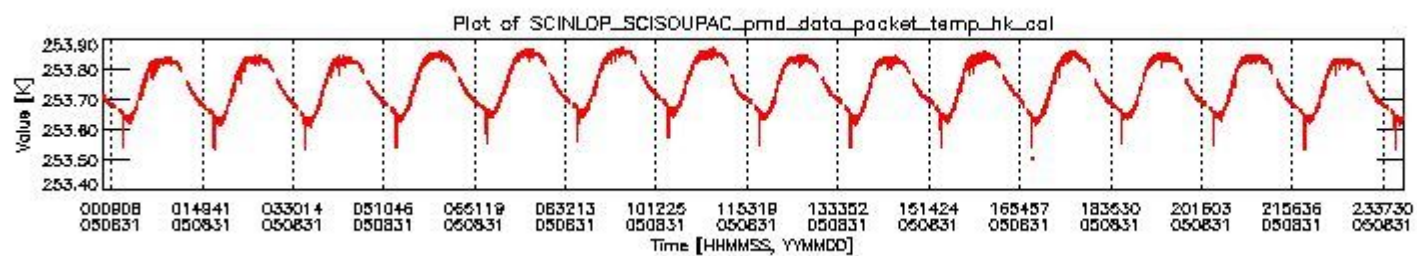

sciamachy_daily_report_level0_PFHS_5_34_N_20050831_3.PNG