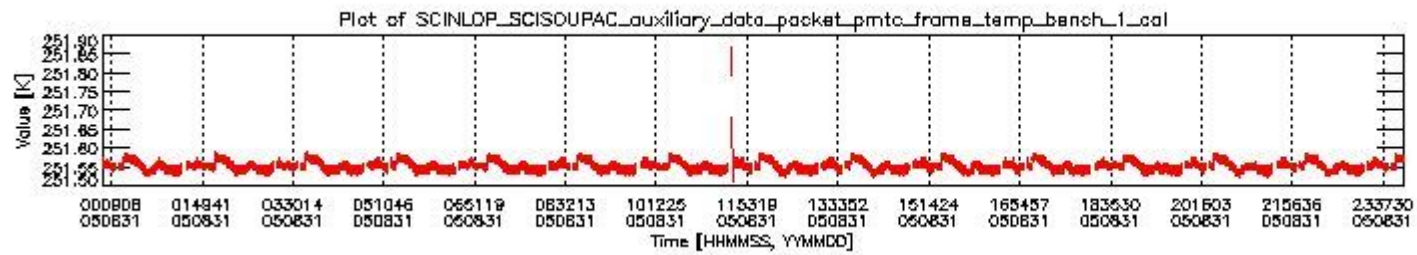

sciamachy_daily_report_level0_PFHS_5_34_N_20050831_0.PNG