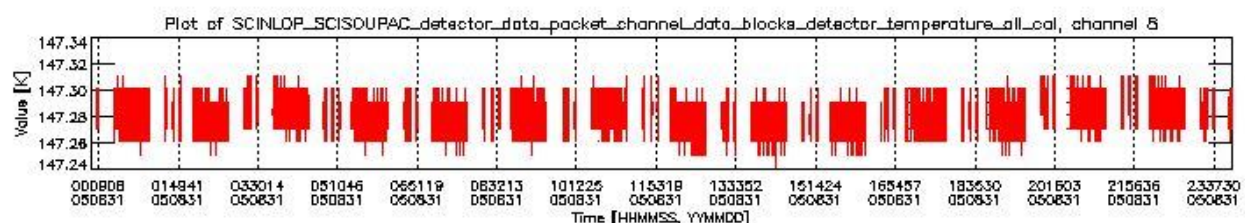

0.3 ADF monitoring

This section shows the (variation in) ADFs used for each of the products. It consists of:

- A table showing which ADFs were used for processing (red values indicate that multiple ADFs of the same type were used)
- Various time line plots, one for each ADF, which show when which ADF was used.

If multiple ADFs of a single type were used, these are marked **red** in the table.

Number	ADF
	CNO (LEVEL_0_CONFIGURATION_FILE)
0	AUX_CNO_AXVPDS20020123_121901_20020101_000000_20200101_000000
	FPO (ORBIT_STATE_VECTOR_FILE)
1	AUX_FPO_AXVPDS20050830_235703_20050830_190713_20050909_203325
2	AUX_FPO_AXVPDS20050830_235727_20050830_190713_20050909_203325
3	AUX_FPO_AXVPDS20050831_233126_20050831_183536_20050910_200148