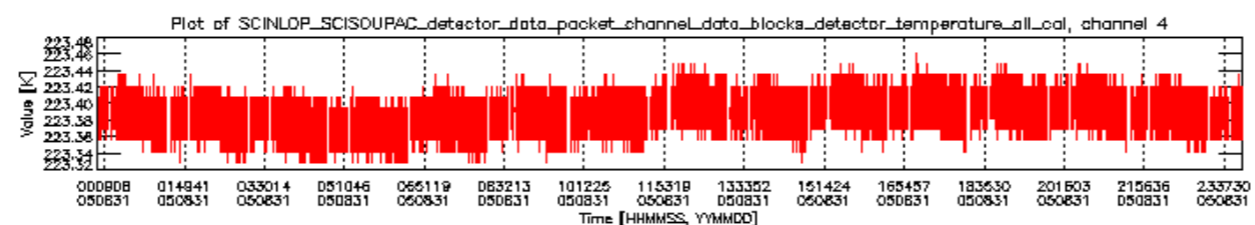

If multiple ADFs of a single type were used, these are marked **red** in the table.

Number	ADF
	<b>CNO (LEVEL_0_CONFIGURATION_FILE)</b>
0	AUX_CNO_AXVPDS20020123_121901_20020101_000000_20200101_000000
	<b>FPO (ORBIT_STATE_VECTOR_FILE)</b>
1	AUX_FPO_AXVPDS20050830_235703_20050830_190713_20050909_203325
2	AUX_FPO_AXVPDS20050830_235727_20050830_190713_20050909_203325
3	AUX_FPO_AXVPDS20050831_233126_20050831_183536_20050910_200148

sciamachy\_daily\_report\_level0\_PFHS\_5\_34\_N\_20050831\_5.PNG

sciamachy\_daily\_report\_level0\_PFHS\_5\_34\_N\_20050831\_6.PNG

Bar plot of ADFs used for ORBIT\_STATE\_VECTOR\_FILE.  
See legend for details.