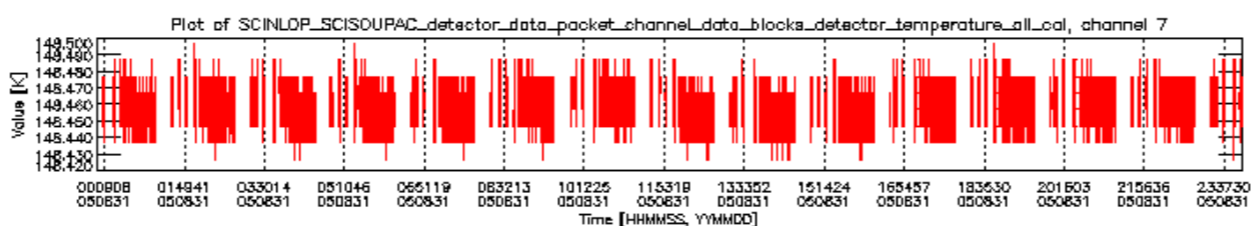

### 0.3 ADF monitoring

This section shows the (variation in) ADFs used for each of the products. It consists of:

- A table showing which ADFs were used for processing (red values indicate that multiple ADFs of the same type were used)
- Various time line plots, one for each ADF, which show when which ADF was used.

If multiple ADFs of a single type were used, these are marked **red** in the table.

Number	ADF
	<b>CNO (LEVEL_0_CONFIGURATION_FILE)</b>
0	AUX_CNO_AXVPDS20020123_121901_20020101_000000_20200101_000000
	<b>FPO (ORBIT_STATE_VECTOR_FILE)</b>
1	AUX_FPO_AXVPDS20050830_235703_20050830_190713_20050909_203325
2	AUX_FPO_AXVPDS20050830_235727_20050830_190713_20050909_203325
3	AUX_FPO_AXVPDS20050831_233126_20050831_183536_20050910_200148

sciamachy\_daily\_report\_level0\_PFHS\_5\_34\_N\_20050831\_5.PNG

sciamachy\_daily\_report\_level0\_PFHS\_5\_34\_N\_20050831\_6.PNG

Bar plot of ADFs used for ORBIT\_STATE\_VECTOR\_FILE.  
See legend for details.