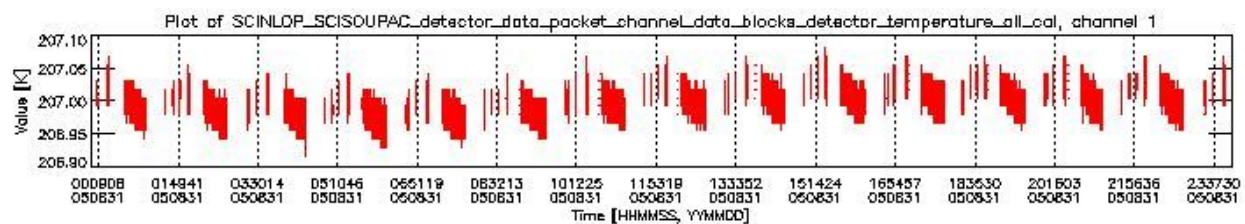

0.3 ADF monitoring

This section shows the (variation in) ADFs used for each of the products. It consists of:

- A table showing which ADFs were used for processing (red values indicate that multiple ADFs of the same type were used)
- Various time line plots, one for each ADF, which show when which ADF was used.

If multiple ADFs of a single type were used, these are marked **red** in the table.

Number	ADF
	CNO (LEVEL_0_CONFIGURATION_FILE)
0	AUX_CNO_AXVPDS20020123_121901_20020101_000000_20200101_000000
	FPO (ORBIT_STATE_VECTOR_FILE)
1	AUX_FPO_AXVPDS20050830_235703_20050830_190713_20050909_203325
2	AUX_FPO_AXVPDS20050830_235727_20050830_190713_20050909_203325
3	AUX_FPO_AXVPDS20050831_233126_20050831_183536_20050910_200148