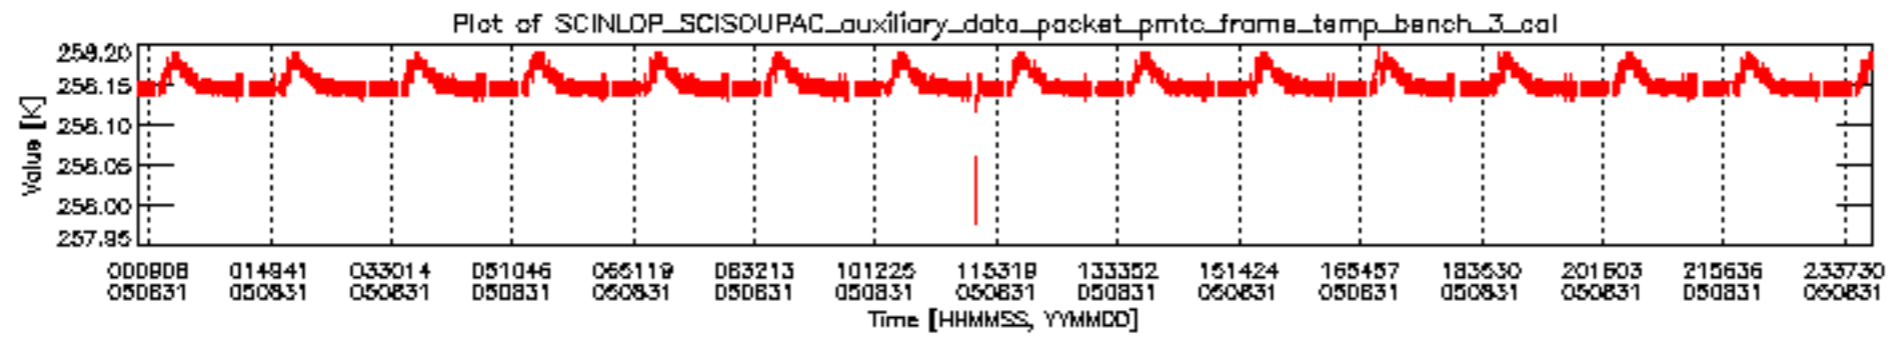

### 0.3 ADF monitoring

This section shows the (variation in) ADFs used for each of the products. It consists of:

- A table showing which ADFs were used for processing (red values indicate that multiple ADFs of the same type were used)
- Various time line plots, one for each ADF, which show when which ADF was used.

If multiple ADFs of a single type were used, these are marked **red** in the table.

Number	ADF
	<b>CNO (LEVEL_0_CONFIGURATION_FILE)</b>
0	AUX_CNO_AXVPDS20020123_121901_20020101_000000_20200101_000000
	<b>FPO (ORBIT_STATE_VECTOR_FILE)</b>
1	AUX_FPO_AXVPDS20050830_235703_20050830_190713_20050909_203325
2	AUX_FPO_AXVPDS20050830_235727_20050830_190713_20050909_203325
3	AUX_FPO_AXVPDS20050831_233126_20050831_183536_20050910_200148

sciamachy\_daily\_report\_level0\_PFHS\_5\_34\_N\_20050831\_5.PNG

sciamachy\_daily\_report\_level0\_PFHS\_5\_34\_N\_20050831\_6.PNG

Bar plot of ADFs used for ORBIT\_STATE\_VECTOR\_FILE.  
See legend for details.