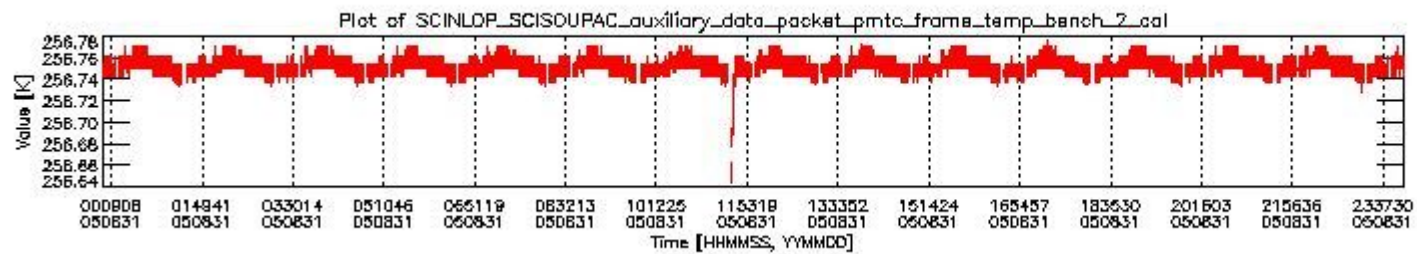

sciamachy_daily_report_level0_PFHS_5_34_N_20050831_1.PNG