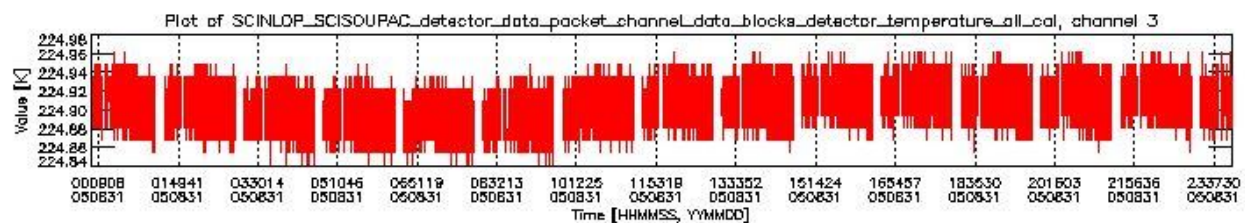

0.3 ADF monitoring

This section shows the (variation in) ADFs used for each of the products. It consists of:

- A table showing which ADFs were used for processing (red values indicate that multiple ADFs of the same type were used)
- Various time line plots, one for each ADF, which show when which ADF was used.

If multiple ADFs of a single type were used, these are marked **red** in the table.

Number	ADF
	CNO (LEVEL_0_CONFIGURATION_FILE)
0	AUX_CNO_AXVPDS20020123_121901_20020101_000000_20200101_000000
	FPO (ORBIT_STATE_VECTOR_FILE)
1	AUX_FPO_AXVPDS20050830_235703_20050830_190713_20050909_203325
2	AUX_FPO_AXVPDS20050830_235727_20050830_190713_20050909_203325
3	AUX_FPO_AXVPDS20050831_233126_20050831_183536_20050910_200148