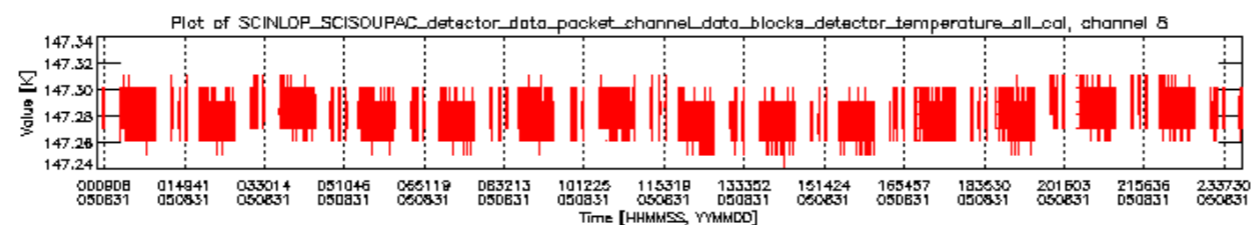

### 0.3 ADF monitoring

This section shows the (variation in) ADFs used for each of the products. It consists of:

- A table showing which ADFs were used for processing (red values indicate that multiple ADFs of the same type were used)
- Various time line plots, one for each ADF, which show when which ADF was used.

If multiple ADFs of a single type were used, these are marked **red** in the table.

Number	ADF
	<b>CNO (LEVEL_0_CONFIGURATION_FILE)</b>
0	AUX_CNO_AXVPDS20020123_121901_20020101_000000_20200101_000000
	<b>FPO (ORBIT_STATE_VECTOR_FILE)</b>
1	AUX_FPO_AXVPDS20050830_235703_20050830_190713_20050909_203325
2	AUX_FPO_AXVPDS20050830_235727_20050830_190713_20050909_203325
3	AUX_FPO_AXVPDS20050831_233126_20050831_183536_20050910_200148

sciamachy\_daily\_report\_level0\_PFHS\_5\_34\_N\_20050831\_5.PNG

sciamachy\_daily\_report\_level0\_PFHS\_5\_34\_N\_20050831\_6.PNG

Bar plot of ADFs used for ORBIT\_STATE\_VECTOR\_FILE.  
See legend for details.