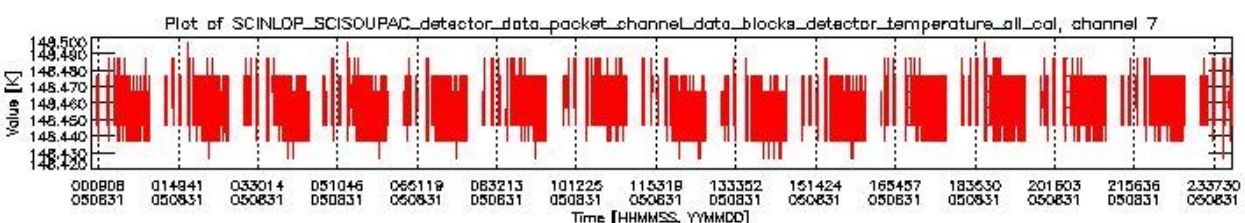

0.3 ADF monitoring

This section shows the (variation in) ADFs used for each of the products. It consists of:

- A table showing which ADFs were used for processing (red values indicate that multiple ADFs of the same type were used)
- Various time line plots, one for each ADF, which show when which ADF was used.

If multiple ADFs of a single type were used, these are marked **red** in the table.

Number	ADF
	CNO (LEVEL_0_CONFIGURATION_FILE)
0	AUX_CNO_AXVPDS20020123_121901_20020101_000000_20200101_000000
	FPO (ORBIT_STATE_VECTOR_FILE)
1	AUX_FPO_AXVPDS20050830_235703_20050830_190713_20050909_203325
2	AUX_FPO_AXVPDS20050830_235727_20050830_190713_20050909_203325
3	AUX_FPO_AXVPDS20050831_233126_20050831_183536_20050910_200148