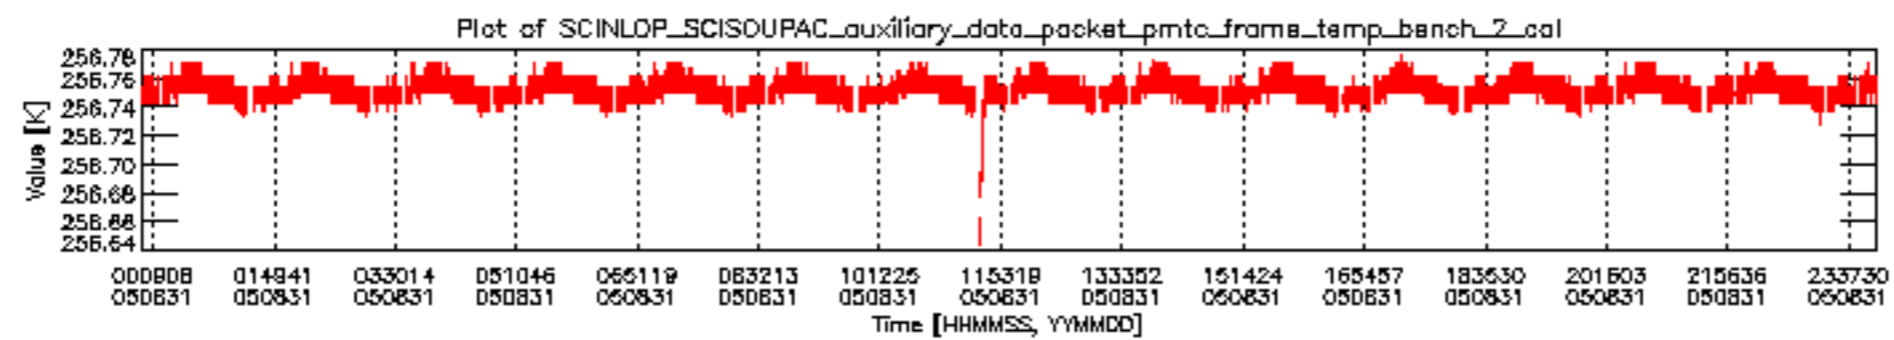

### 0.3 ADF monitoring

This section shows the (variation in) ADFs used for each of the products. It consists of:

- A table showing which ADFs were used for processing (red values indicate that multiple ADFs of the same type were used)
- Various time line plots, one for each ADF, which show when which ADF was used.

If multiple ADFs of a single type were used, these are marked **red** in the table.

Number	ADF
	<b>CNO (LEVEL_0_CONFIGURATION_FILE)</b>
0	AUX_CNO_AXVPDS20020123_121901_20020101_000000_20200101_000000
	<b>FPO (ORBIT_STATE_VECTOR_FILE)</b>
1	AUX_FPO_AXVPDS20050830_235703_20050830_190713_20050909_203325
2	AUX_FPO_AXVPDS20050830_235727_20050830_190713_20050909_203325
3	AUX_FPO_AXVPDS20050831_233126_20050831_183536_20050910_200148

sciamachy\_daily\_report\_level0\_PFHS\_5\_34\_N\_20050831\_5.PNG

sciamachy\_daily\_report\_level0\_PFHS\_5\_34\_N\_20050831\_6.PNG

Bar plot of ADFs used for ORBIT\_STATE\_VECTOR\_FILE.  
See legend for details.