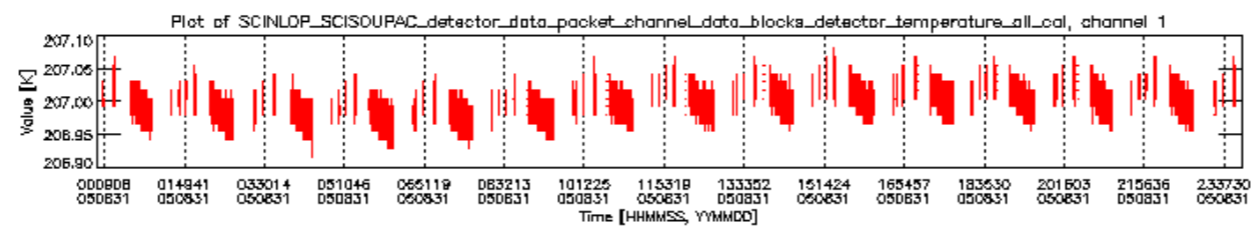

If multiple ADFs of a single type were used, these are marked **red** in the table.

Number	ADF
	<b>CNO (LEVEL_0_CONFIGURATION_FILE)</b>
0	AUX_CNO_AXVPDS20020123_121901_20020101_000000_20200101_000000
	<b>FPO (ORBIT_STATE_VECTOR_FILE)</b>
1	AUX_FPO_AXVPDS20050830_235703_20050830_190713_20050909_203325
2	AUX_FPO_AXVPDS20050830_235727_20050830_190713_20050909_203325
3	AUX_FPO_AXVPDS20050831_233126_20050831_183536_20050910_200148

sciamachy\_daily\_report\_level0\_PFHS\_5\_34\_N\_20050831\_5.PNG

sciamachy\_daily\_report\_level0\_PFHS\_5\_34\_N\_20050831\_6.PNG

Bar plot of ADFs used for ORBIT\_STATE\_VECTOR\_FILE.  
See legend for details.