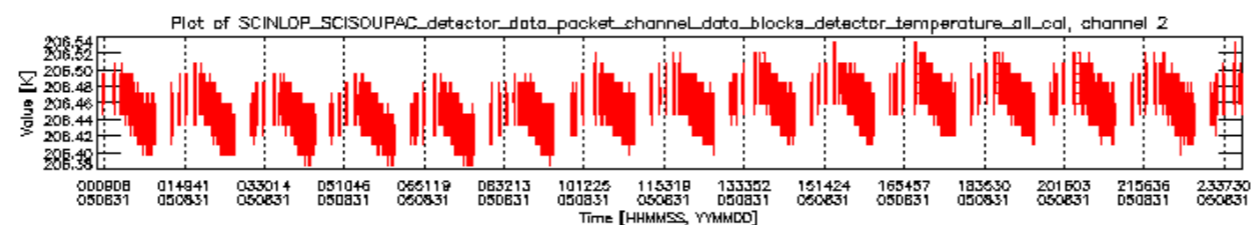

If multiple ADFs of a single type were used, these are marked **red** in the table.

Number	ADF
	<b>CNO (LEVEL_0_CONFIGURATION_FILE)</b>
0	AUX_CNO_AXVPDS20020123_121901_20020101_000000_20200101_000000
	<b>FPO (ORBIT_STATE_VECTOR_FILE)</b>
1	AUX_FPO_AXVPDS20050830_235703_20050830_190713_20050909_203325
2	AUX_FPO_AXVPDS20050830_235727_20050830_190713_20050909_203325
3	AUX_FPO_AXVPDS20050831_233126_20050831_183536_20050910_200148

sciamachy\_daily\_report\_level0\_PFHS\_5\_34\_N\_20050831\_5.PNG

sciamachy\_daily\_report\_level0\_PFHS\_5\_34\_N\_20050831\_6.PNG

Bar plot of ADFs used for ORBIT\_STATE\_VECTOR\_FILE.  
See legend for details.