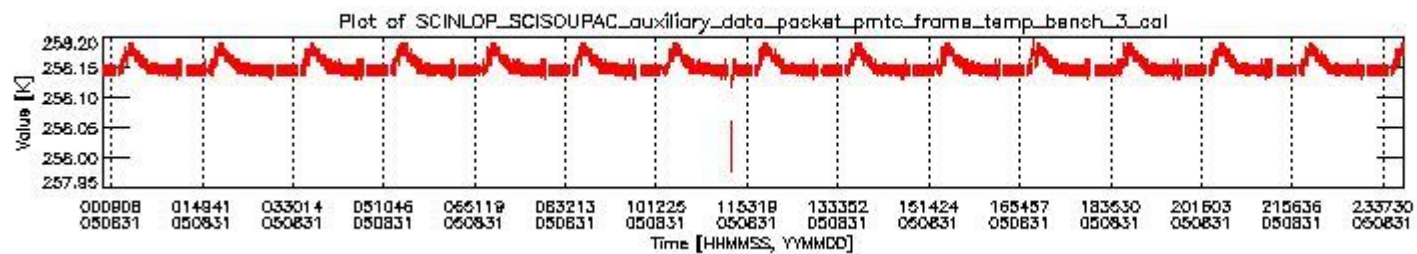

### 0.1.1 Report summary

The table below shows general characteristics of the data that are included into this report.

Item	Value
Report version	vdraft_20050403
Time of report generation	09SEP2005 16:47:16
Data source version	PFHS/5.34-N
Processing scope for products	31AUG2005 00:00:00 to 01SEP2005 00:00:00
Start time of first product within scope	30AUG2005 23:55:11
Stop time of last product within scope	01SEP2005 01:06:18
Total number of level 0 products	16
Number of level 0 products with errors	16

## 0.2 Product Quality Indicators

This section shows information about product quality, currently temperatures.

sciamachy\_daily\_report\_level0\_PFHS\_5\_34\_N\_20050831\_0.PNG

sciamachy\_daily\_report\_level0\_PFHS\_5\_34\_N\_20050831\_1.PNG