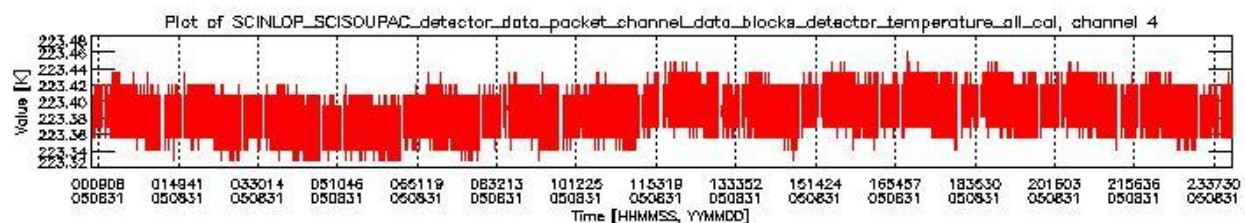

0.3 ADF monitoring

This section shows the (variation in) ADFs used for each of the products. It consists of:

- A table showing which ADFs were used for processing (red values indicate that multiple ADFs of the same type were used)
- Various time line plots, one for each ADF, which show when which ADF was used.

If multiple ADFs of a single type were used, these are marked **red** in the table.

Number	ADF
	CNO (LEVEL_0_CONFIGURATION_FILE)
0	AUX_CNO_AXVPDS20020123_121901_20020101_000000_20200101_000000
	FPO (ORBIT_STATE_VECTOR_FILE)
1	AUX_FPO_AXVPDS20050830_235703_20050830_190713_20050909_203325
2	AUX_FPO_AXVPDS20050830_235727_20050830_190713_20050909_203325
3	AUX_FPO_AXVPDS20050831_233126_20050831_183536_20050910_200148