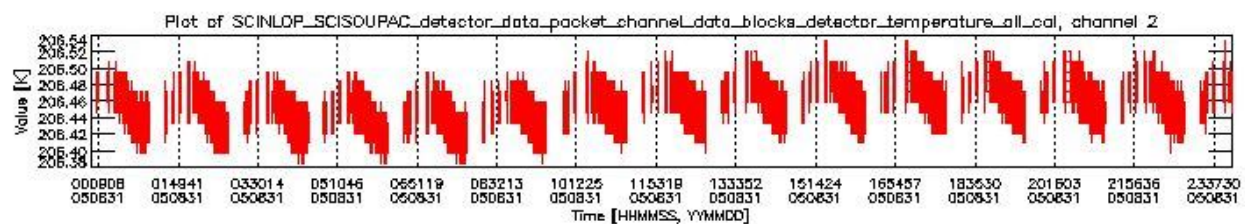

0.3 ADF monitoring

This section shows the (variation in) ADFs used for each of the products. It consists of:

- A table showing which ADFs were used for processing (red values indicate that multiple ADFs of the same type were used)
- Various time line plots, one for each ADF, which show when which ADF was used.

If multiple ADFs of a single type were used, these are marked **red** in the table.

Number	ADF
	CNO (LEVEL_0_CONFIGURATION_FILE)
0	AUX_CNO_AXVPDS20020123_121901_20020101_000000_20200101_000000
	FPO (ORBIT_STATE_VECTOR_FILE)
1	AUX_FPO_AXVPDS20050830_235703_20050830_190713_20050909_203325
2	AUX_FPO_AXVPDS20050830_235727_20050830_190713_20050909_203325
3	AUX_FPO_AXVPDS20050831_233126_20050831_183536_20050910_200148