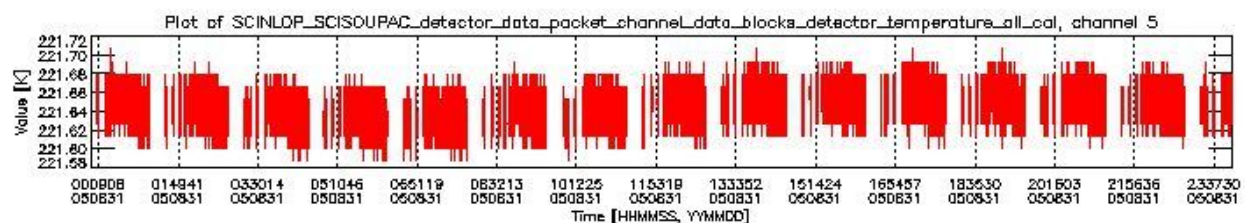

0.3 ADF monitoring

This section shows the (variation in) ADFs used for each of the products. It consists of:

- A table showing which ADFs were used for processing (red values indicate that multiple ADFs of the same type were used)
- Various time line plots, one for each ADF, which show when which ADF was used.

If multiple ADFs of a single type were used, these are marked **red** in the table.

Number	ADF
	CNO (LEVEL_0_CONFIGURATION_FILE)
0	AUX_CNO_AXVPDS20020123_121901_20020101_000000_20200101_000000
	FPO (ORBIT_STATE_VECTOR_FILE)
1	AUX_FPO_AXVPDS20050830_235703_20050830_190713_20050909_203325
2	AUX_FPO_AXVPDS20050830_235727_20050830_190713_20050909_203325
3	AUX_FPO_AXVPDS20050831_233126_20050831_183536_20050910_200148