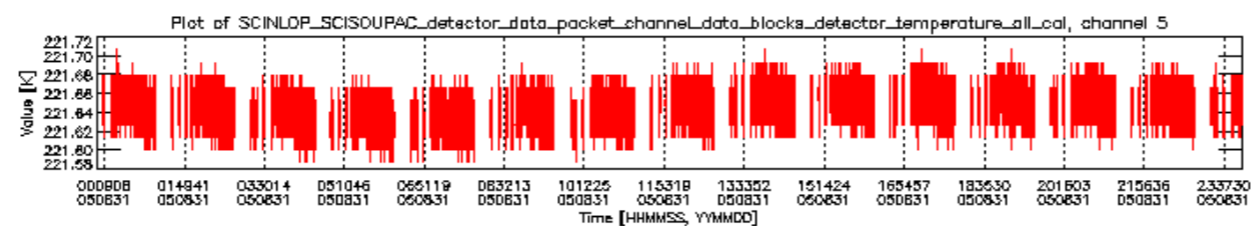

### 0.3 ADF monitoring

This section shows the (variation in) ADFs used for each of the products. It consists of:

- A table showing which ADFs were used for processing (red values indicate that multiple ADFs of the same type were used)
- Various time line plots, one for each ADF, which show when which ADF was used.

If multiple ADFs of a single type were used, these are marked **red** in the table.

Number	ADF
	<b>CNO (LEVEL_0_CONFIGURATION_FILE)</b>
0	AUX_CNO_AXVPDS20020123_121901_20020101_000000_20200101_000000
	<b>FPO (ORBIT_STATE_VECTOR_FILE)</b>
1	AUX_FPO_AXVPDS20050830_235703_20050830_190713_20050909_203325
2	AUX_FPO_AXVPDS20050830_235727_20050830_190713_20050909_203325
3	AUX_FPO_AXVPDS20050831_233126_20050831_183536_20050910_200148

sciamachy\_daily\_report\_level0\_PFHS\_5\_34\_N\_20050831\_5.PNG

sciamachy\_daily\_report\_level0\_PFHS\_5\_34\_N\_20050831\_6.PNG

Bar plot of ADFs used for ORBIT\_STATE\_VECTOR\_FILE.  
See legend for details.