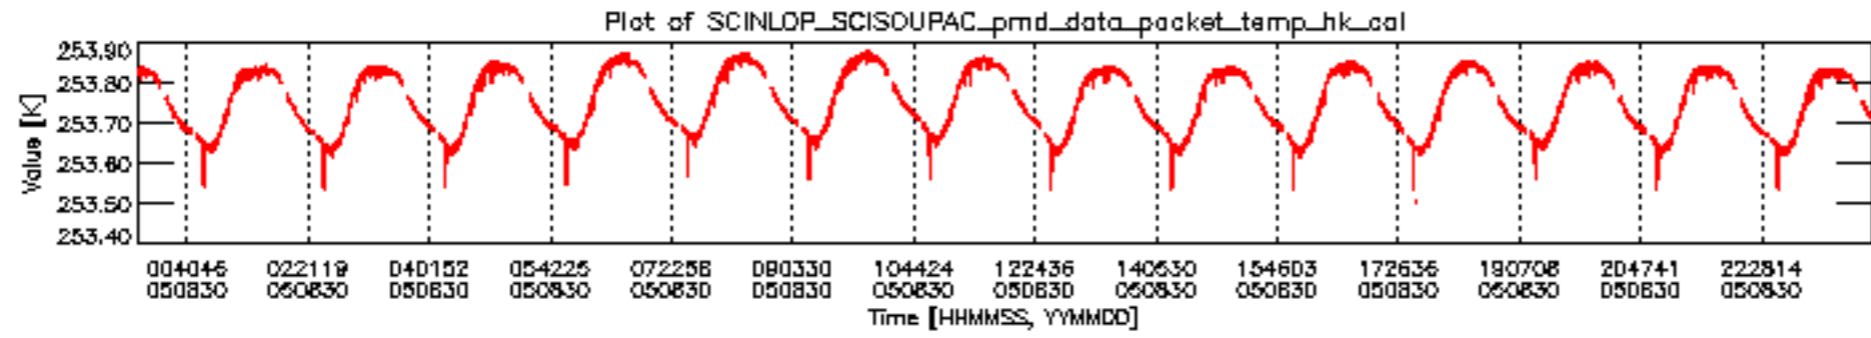

### 0.3 ADF monitoring

This section shows the (variation in) ADFs used for each of the products. It consists of:

- A table showing which ADFs were used for processing (red values indicate that multiple ADFs of the same type were used)
- Various time line plots, one for each ADF, which show when which ADF was used.

If multiple ADFs of a single type were used, these are marked **red** in the table.

Number	ADF
	<b>CNO (LEVEL_0_CONFIGURATION_FILE)</b>
0	AUX_CNO_AXVPDS20020123_121901_20020101_000000_20200101_000000
	<b>FPO (ORBIT_STATE_VECTOR_FILE)</b>
1	AUX_FPO_AXVPDS20050829_225658_20050829_193850_20050908_210502
2	AUX_FPO_AXVPDS20050829_225726_20050829_193850_20050908_210502
3	AUX_FPO_AXVPDS20050830_235727_20050830_190713_20050909_203325

Bar plot of ADFs used for ORBIT\_STATE\_VECTOR\_FILE.  
See legend for details.