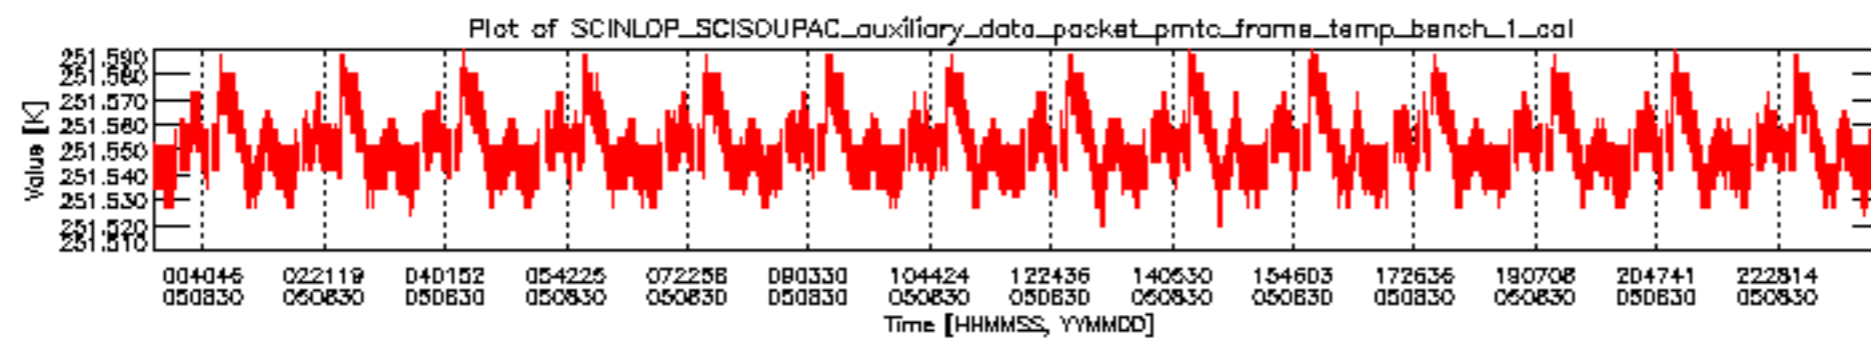

### 0.3 ADF monitoring

This section shows the (variation in) ADFs used for each of the products. It consists of:

- A table showing which ADFs were used for processing (red values indicate that multiple ADFs of the same type were used)
- Various time line plots, one for each ADF, which show when which ADF was used.

If multiple ADFs of a single type were used, these are marked **red** in the table.

Number	ADF
	<b>CNO (LEVEL_0_CONFIGURATION_FILE)</b>
0	AUX_CNO_AXVPDS20020123_121901_20020101_000000_20200101_000000
	<b>FPO (ORBIT_STATE_VECTOR_FILE)</b>
1	AUX_FPO_AXVPDS20050829_225658_20050829_193850_20050908_210502
2	AUX_FPO_AXVPDS20050829_225726_20050829_193850_20050908_210502
3	AUX_FPO_AXVPDS20050830_235727_20050830_190713_20050909_203325