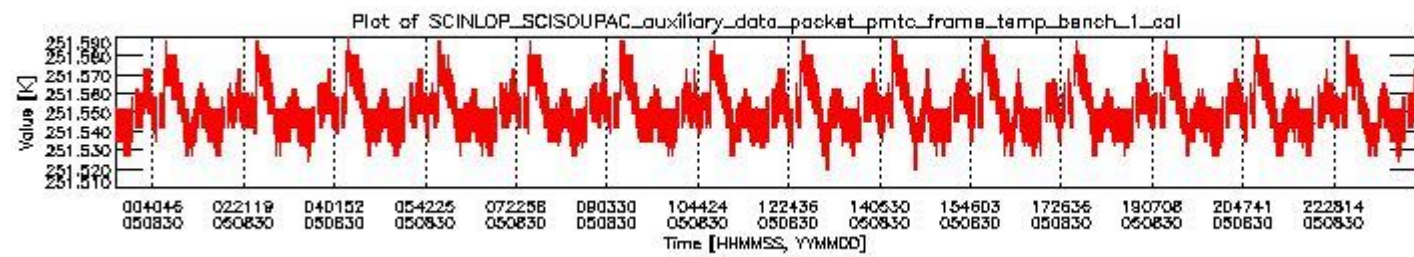

sciamachy_daily_report_level0_PFHS_5_34_N_20050830_0.PNG