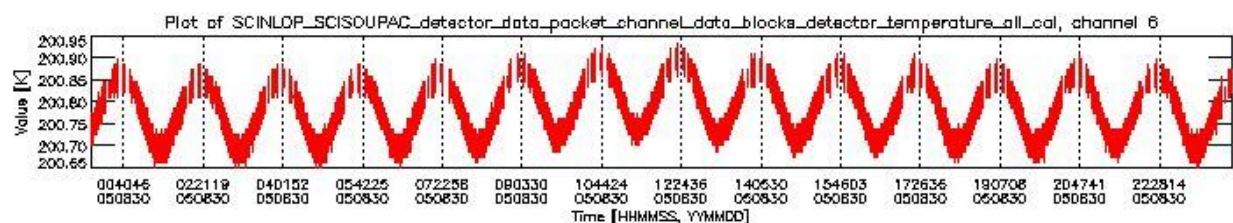

0.3 ADF monitoring

This section shows the (variation in) ADFs used for each of the products. It consists of:

- A table showing which ADFs were used for processing (red values indicate that multiple ADFs of the same type were used)
- Various time line plots, one for each ADF, which show when which ADF was used.

If multiple ADFs of a single type were used, these are marked **red** in the table.

Number	ADF
	CNO (LEVEL_0_CONFIGURATION_FILE)
0	AUX_CNO_AXVPDS20020123_121901_20020101_000000_20200101_000000
	FPO (ORBIT_STATE_VECTOR_FILE)
1	AUX_FPO_AXVPDS20050829_225658_20050829_193850_20050908_210502
2	AUX_FPO_AXVPDS20050829_225726_20050829_193850_20050908_210502
3	AUX_FPO_AXVPDS20050830_235727_20050830_190713_20050909_203325