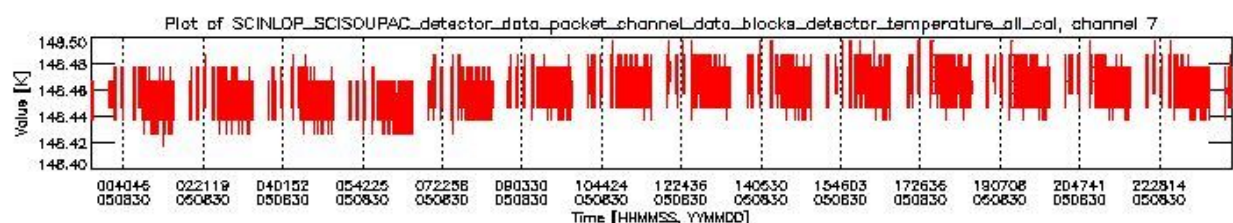

0.3 ADF monitoring

This section shows the (variation in) ADFs used for each of the products. It consists of:

- A table showing which ADFs were used for processing (red values indicate that multiple ADFs of the same type were used)
- Various time line plots, one for each ADF, which show when which ADF was used.

If multiple ADFs of a single type were used, these are marked **red** in the table.

Number	ADF
	CNO (LEVEL_0_CONFIGURATION_FILE)
0	AUX_CNO_AXVPDS20020123_121901_20020101_000000_20200101_000000
	FPO (ORBIT_STATE_VECTOR_FILE)
1	AUX_FPO_AXVPDS20050829_225658_20050829_193850_20050908_210502
2	AUX_FPO_AXVPDS20050829_225726_20050829_193850_20050908_210502
3	AUX_FPO_AXVPDS20050830_235727_20050830_190713_20050909_203325