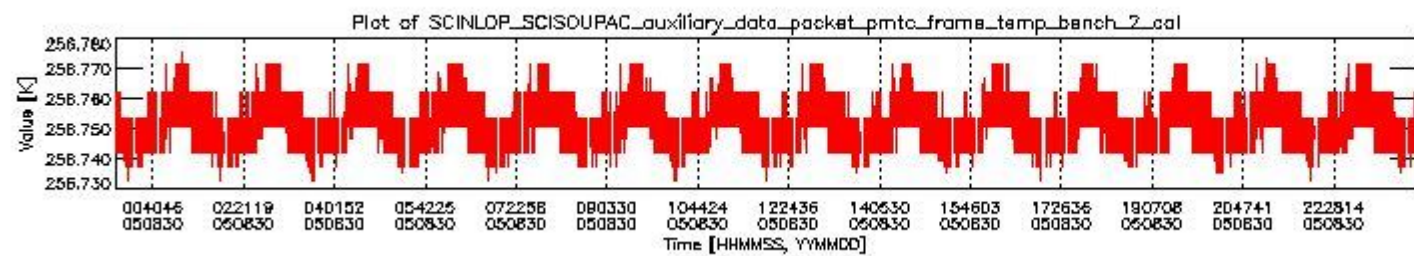

### 0.1.1 Report summary

The table below shows general characteristics of the data that are included into this report.

Item	Value
Report version	vdraft_20050403
Time of report generation	09SEP2005 16:45:53
Data source version	PFHS/5.34-N
Processing scope for products	30AUG2005 00:00:00 to 31AUG2005 00:00:00
Start time of first product within scope	29AUG2005 22:48:05
Stop time of last product within scope	31AUG2005 01:37:04
Total number of level 0 products	17
Number of level 0 products with errors	17

## 0.2 Product Quality Indicators

This section shows information about product quality, currently temperatures.

sciamachy\_daily\_report\_level0\_PFHS\_5\_34\_N\_20050830\_0.PNG

sciamachy\_daily\_report\_level0\_PFHS\_5\_34\_N\_20050830\_1.PNG