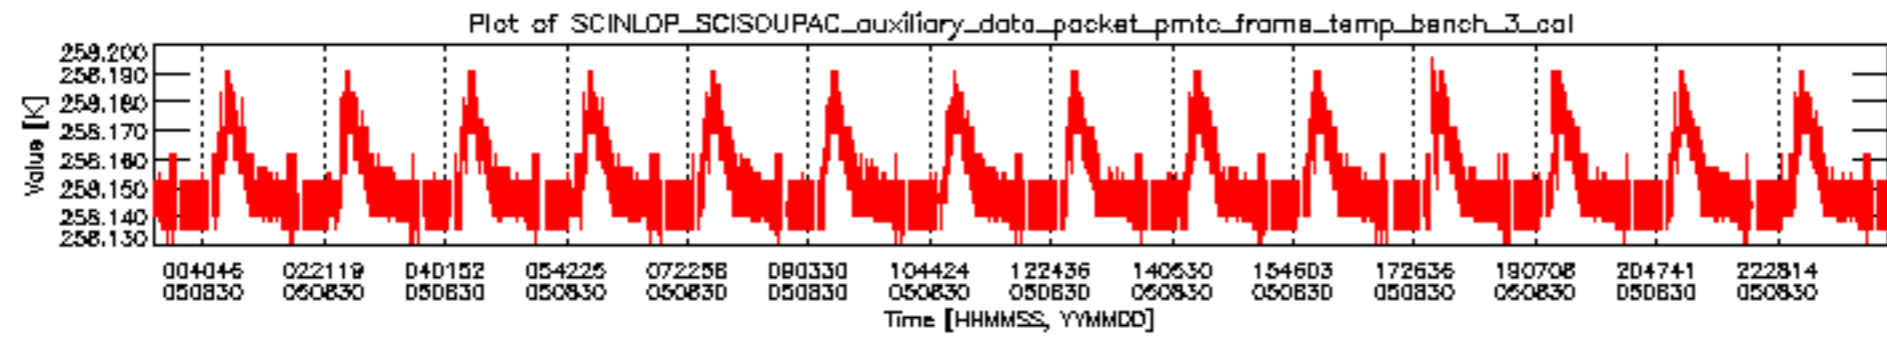

### 0.3 ADF monitoring

This section shows the (variation in) ADFs used for each of the products. It consists of:

- A table showing which ADFs were used for processing (red values indicate that multiple ADFs of the same type were used)
- Various time line plots, one for each ADF, which show when which ADF was used.

If multiple ADFs of a single type were used, these are marked **red** in the table.

Number	ADF
	<b>CNO (LEVEL_0_CONFIGURATION_FILE)</b>
0	AUX_CNO_AXVPDS20020123_121901_20020101_000000_20200101_000000
	<b>FPO (ORBIT_STATE_VECTOR_FILE)</b>
1	AUX_FPO_AXVPDS20050829_225658_20050829_193850_20050908_210502
2	AUX_FPO_AXVPDS20050829_225726_20050829_193850_20050908_210502
3	AUX_FPO_AXVPDS20050830_235727_20050830_190713_20050909_203325

Bar plot of ADFs used for ORBIT\_STATE\_VECTOR\_FILE.  
See legend for details.