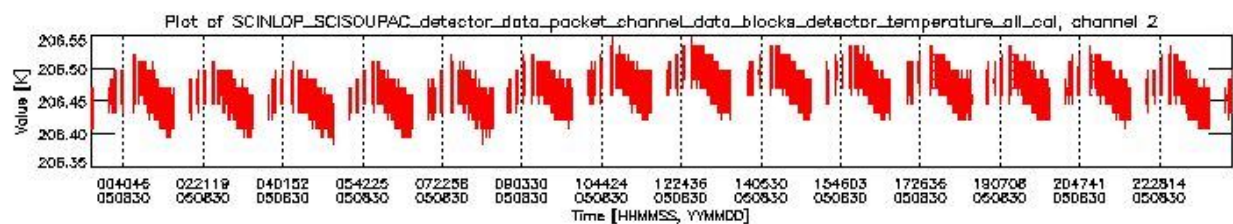

0.3 ADF monitoring

This section shows the (variation in) ADFs used for each of the products. It consists of:

- A table showing which ADFs were used for processing (red values indicate that multiple ADFs of the same type were used)
- Various time line plots, one for each ADF, which show when which ADF was used.

If multiple ADFs of a single type were used, these are marked **red** in the table.

Number	ADF
	CNO (LEVEL_0_CONFIGURATION_FILE)
0	AUX_CNO_AXVPDS20020123_121901_20020101_000000_20200101_000000
	FPO (ORBIT_STATE_VECTOR_FILE)
1	AUX_FPO_AXVPDS20050829_225658_20050829_193850_20050908_210502
2	AUX_FPO_AXVPDS20050829_225726_20050829_193850_20050908_210502
3	AUX_FPO_AXVPDS20050830_235727_20050830_190713_20050909_203325