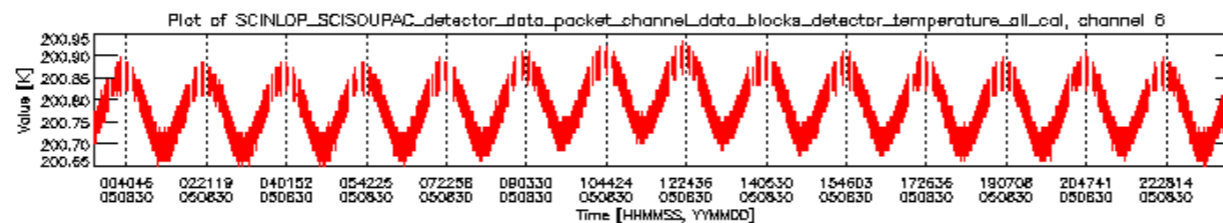

### 0.3 ADF monitoring

This section shows the (variation in) ADFs used for each of the products. It consists of:

- A table showing which ADFs were used for processing (red values indicate that multiple ADFs of the same type were used)
- Various time line plots, one for each ADF, which show when which ADF was used.

If multiple ADFs of a single type were used, these are marked **red** in the table.

Number	ADF
	<b>CNO (LEVEL_0_CONFIGURATION_FILE)</b>
0	AUX_CNO_AXVPDS20020123_121901_20020101_000000_20200101_000000
	<b>FPO (ORBIT_STATE_VECTOR_FILE)</b>
1	AUX_FPO_AXVPDS20050829_225658_20050829_193850_20050908_210502
2	AUX_FPO_AXVPDS20050829_225726_20050829_193850_20050908_210502
3	AUX_FPO_AXVPDS20050830_235727_20050830_190713_20050909_203325

Bar plot of ADFs used for ORBIT\_STATE\_VECTOR\_FILE.  
See legend for details.