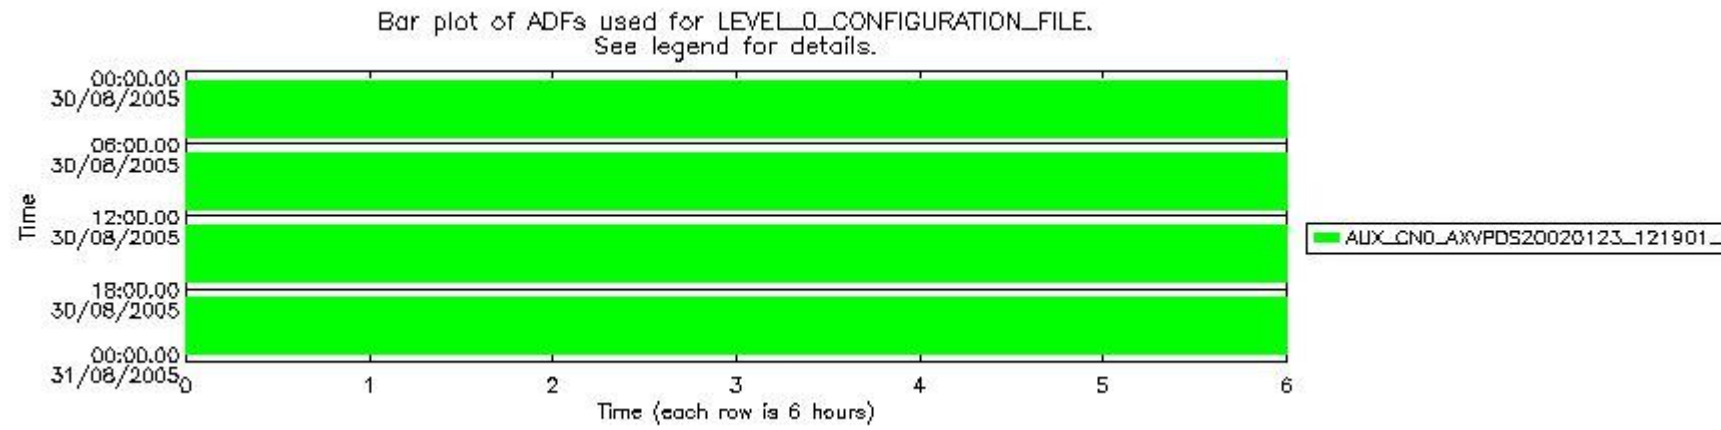

0.3 ADF monitoring

This section shows the (variation in) ADFs used for each of the products. It consists of:

- A table showing which ADFs were used for processing (red values indicate that multiple ADFs of the same type were used)
- Various time line plots, one for each ADF, which show when which ADF was used.

If multiple ADFs of a single type were used, these are marked **red** in the table.

Number	ADF
	CNO (LEVEL_0_CONFIGURATION_FILE)
0	AUX_CNO_AXVPDS20020123_121901_20020101_000000_20200101_000000
	FPO (ORBIT_STATE_VECTOR_FILE)
1	AUX_FPO_AXVPDS20050829_225658_20050829_193850_20050908_210502
2	AUX_FPO_AXVPDS20050829_225726_20050829_193850_20050908_210502
3	AUX_FPO_AXVPDS20050830_235727_20050830_190713_20050909_203325