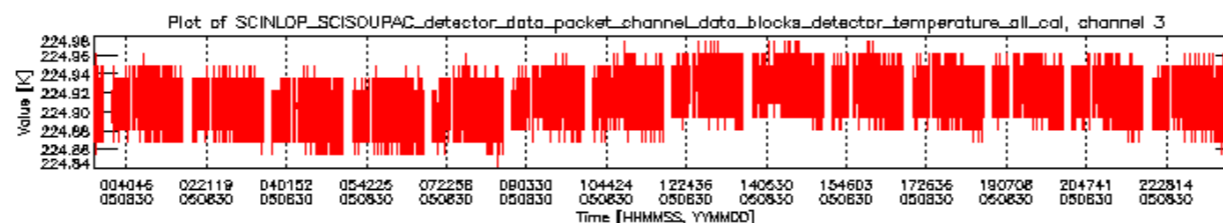

### 0.3 ADF monitoring

This section shows the (variation in) ADFs used for each of the products. It consists of:

- A table showing which ADFs were used for processing (red values indicate that multiple ADFs of the same type were used)
- Various time line plots, one for each ADF, which show when which ADF was used.

If multiple ADFs of a single type were used, these are marked **red** in the table.

Number	ADF
	<b>CNO (LEVEL_0_CONFIGURATION_FILE)</b>
0	AUX_CNO_AXVPDS20020123_121901_20020101_000000_20200101_000000
	<b>FPO (ORBIT_STATE_VECTOR_FILE)</b>
1	AUX_FPO_AXVPDS20050829_225658_20050829_193850_20050908_210502
2	AUX_FPO_AXVPDS20050829_225726_20050829_193850_20050908_210502
3	AUX_FPO_AXVPDS20050830_235727_20050830_190713_20050909_203325

Bar plot of ADFs used for ORBIT\_STATE\_VECTOR\_FILE.  
See legend for details.