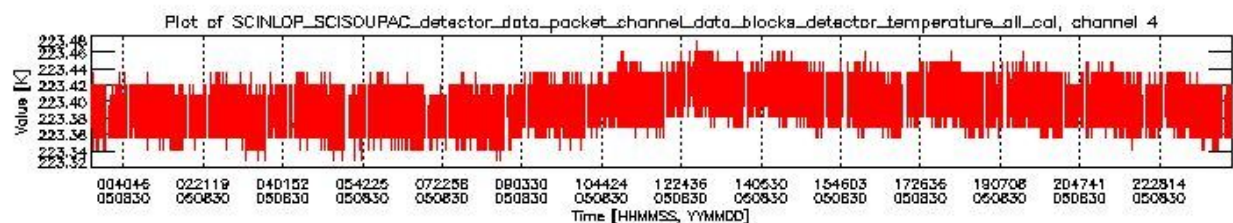

0.3 ADF monitoring

This section shows the (variation in) ADFs used for each of the products. It consists of:

- A table showing which ADFs were used for processing (red values indicate that multiple ADFs of the same type were used)
- Various time line plots, one for each ADF, which show when which ADF was used.

If multiple ADFs of a single type were used, these are marked **red** in the table.

Number	ADF
	CNO (LEVEL_0_CONFIGURATION_FILE)
0	AUX_CNO_AXVPDS20020123_121901_20020101_000000_20200101_000000
	FPO (ORBIT_STATE_VECTOR_FILE)
1	AUX_FPO_AXVPDS20050829_225658_20050829_193850_20050908_210502
2	AUX_FPO_AXVPDS20050829_225726_20050829_193850_20050908_210502
3	AUX_FPO_AXVPDS20050830_235727_20050830_190713_20050909_203325