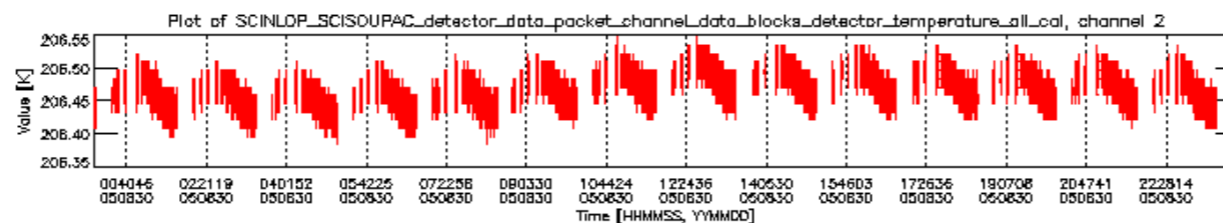

### 0.3 ADF monitoring

This section shows the (variation in) ADFs used for each of the products. It consists of:

- A table showing which ADFs were used for processing (red values indicate that multiple ADFs of the same type were used)
- Various time line plots, one for each ADF, which show when which ADF was used.

If multiple ADFs of a single type were used, these are marked **red** in the table.

Number	ADF
	<b>CNO (LEVEL_0_CONFIGURATION_FILE)</b>
0	AUX_CNO_AXVPDS20020123_121901_20020101_000000_20200101_000000
	<b>FPO (ORBIT_STATE_VECTOR_FILE)</b>
1	AUX_FPO_AXVPDS20050829_225658_20050829_193850_20050908_210502
2	AUX_FPO_AXVPDS20050829_225726_20050829_193850_20050908_210502
3	AUX_FPO_AXVPDS20050830_235727_20050830_190713_20050909_203325

Bar plot of ADFs used for ORBIT\_STATE\_VECTOR\_FILE.  
See legend for details.