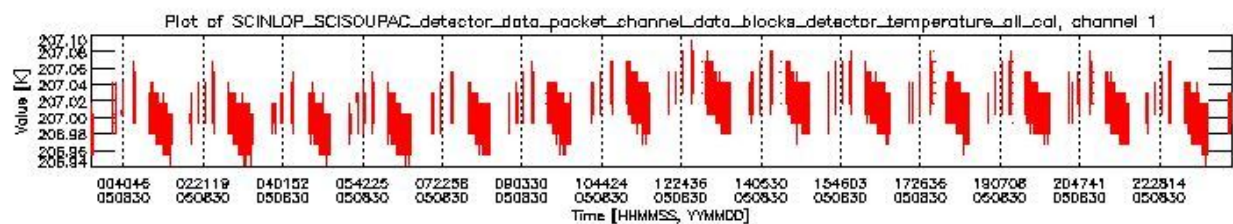

0.3 ADF monitoring

This section shows the (variation in) ADFs used for each of the products. It consists of:

- A table showing which ADFs were used for processing (red values indicate that multiple ADFs of the same type were used)
- Various time line plots, one for each ADF, which show when which ADF was used.

If multiple ADFs of a single type were used, these are marked **red** in the table.

Number	ADF
	CNO (LEVEL_0_CONFIGURATION_FILE)
0	AUX_CNO_AXVPDS20020123_121901_20020101_000000_20200101_000000
	FPO (ORBIT_STATE_VECTOR_FILE)
1	AUX_FPO_AXVPDS20050829_225658_20050829_193850_20050908_210502
2	AUX_FPO_AXVPDS20050829_225726_20050829_193850_20050908_210502
3	AUX_FPO_AXVPDS20050830_235727_20050830_190713_20050909_203325