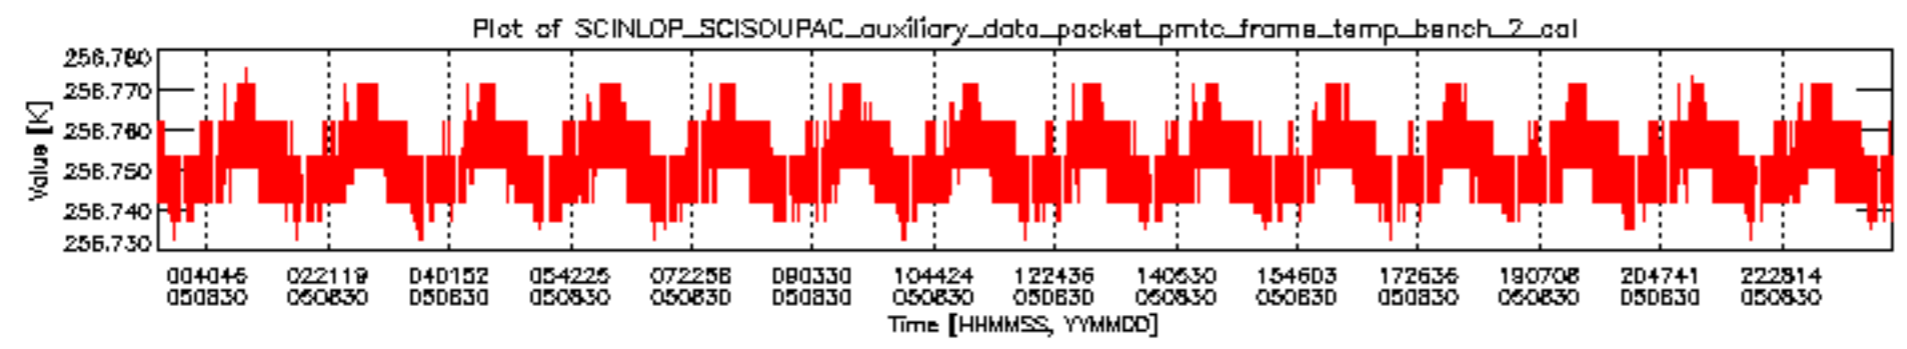

### 0.1.1 Report summary

The table below shows general characteristics of the data that are included into this report.

Item	Value
Report version	vdraft_20050403
Time of report generation	09SEP2005 16:45:53
Data source version	PFHS/5.34-N
Processing scope for products	30AUG2005 00:00:00 to 31AUG2005 00:00:00
Start time of first product within scope	29AUG2005 22:48:05
Stop time of last product within scope	31AUG2005 01:37:04
Total number of level 0 products	17
Number of level 0 products with errors	17

### 0.3 ADF monitoring

This section shows the (variation in) ADFs used for each of the products. It consists of:

- A table showing which ADFs were used for processing (red values indicate that multiple ADFs of the same type were used)
- Various time line plots, one for each ADF, which show when which ADF was used.

If multiple ADFs of a single type were used, these are marked **red** in the table.

Number	ADF
	<b>CNO (LEVEL_0_CONFIGURATION_FILE)</b>
0	AUX_CNO_AXVPDS20020123_121901_20020101_000000_20200101_000000
	<b>FPO (ORBIT_STATE_VECTOR_FILE)</b>
1	AUX_FPO_AXVPDS20050829_225658_20050829_193850_20050908_210502
2	AUX_FPO_AXVPDS20050829_225726_20050829_193850_20050908_210502
3	AUX_FPO_AXVPDS20050830_235727_20050830_190713_20050909_203325

Bar plot of ADFs used for ORBIT\_STATE\_VECTOR\_FILE.  
See legend for details.