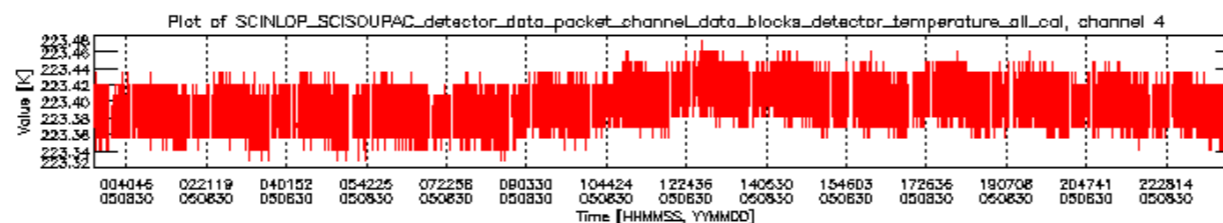

### 0.3 ADF monitoring

This section shows the (variation in) ADFs used for each of the products. It consists of:

- A table showing which ADFs were used for processing (red values indicate that multiple ADFs of the same type were used)
- Various time line plots, one for each ADF, which show when which ADF was used.

If multiple ADFs of a single type were used, these are marked **red** in the table.

Number	ADF
	<b>CNO (LEVEL_0_CONFIGURATION_FILE)</b>
0	AUX_CNO_AXVPDS20020123_121901_20020101_000000_20200101_000000
	<b>FPO (ORBIT_STATE_VECTOR_FILE)</b>
1	AUX_FPO_AXVPDS20050829_225658_20050829_193850_20050908_210502
2	AUX_FPO_AXVPDS20050829_225726_20050829_193850_20050908_210502
3	AUX_FPO_AXVPDS20050830_235727_20050830_190713_20050909_203325

Bar plot of ADFs used for ORBIT\_STATE\_VECTOR\_FILE.  
See legend for details.