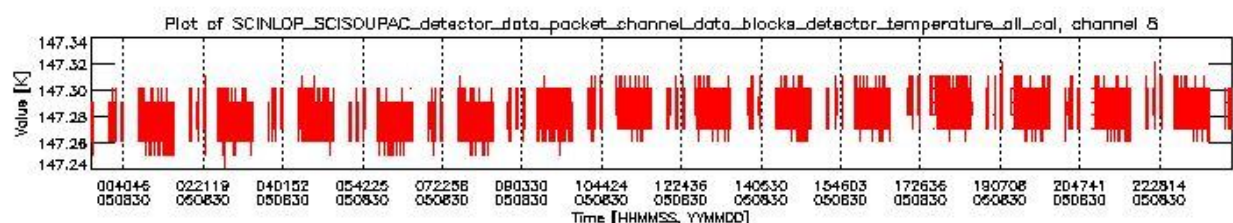

0.3 ADF monitoring

This section shows the (variation in) ADFs used for each of the products. It consists of:

- A table showing which ADFs were used for processing (red values indicate that multiple ADFs of the same type were used)
- Various time line plots, one for each ADF, which show when which ADF was used.

If multiple ADFs of a single type were used, these are marked **red** in the table.

Number	ADF
	CNO (LEVEL_0_CONFIGURATION_FILE)
0	AUX_CNO_AXVPDS20020123_121901_20020101_000000_20200101_000000
	FPO (ORBIT_STATE_VECTOR_FILE)
1	AUX_FPO_AXVPDS20050829_225658_20050829_193850_20050908_210502
2	AUX_FPO_AXVPDS20050829_225726_20050829_193850_20050908_210502
3	AUX_FPO_AXVPDS20050830_235727_20050830_190713_20050909_203325