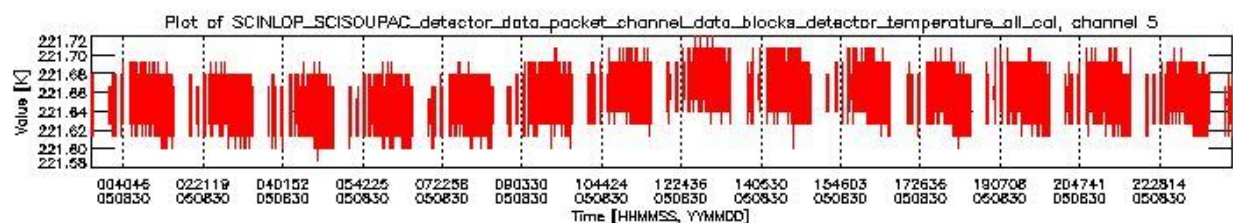

0.3 ADF monitoring

This section shows the (variation in) ADFs used for each of the products. It consists of:

- A table showing which ADFs were used for processing (red values indicate that multiple ADFs of the same type were used)
- Various time line plots, one for each ADF, which show when which ADF was used.

If multiple ADFs of a single type were used, these are marked **red** in the table.

Number	ADF
	CNO (LEVEL_0_CONFIGURATION_FILE)
0	AUX_CNO_AXVPDS20020123_121901_20020101_000000_20200101_000000
	FPO (ORBIT_STATE_VECTOR_FILE)
1	AUX_FPO_AXVPDS20050829_225658_20050829_193850_20050908_210502
2	AUX_FPO_AXVPDS20050829_225726_20050829_193850_20050908_210502
3	AUX_FPO_AXVPDS20050830_235727_20050830_190713_20050909_203325