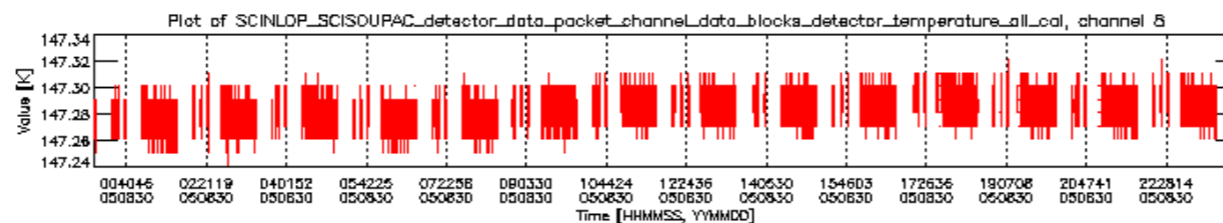

### 0.3 ADF monitoring

This section shows the (variation in) ADFs used for each of the products. It consists of:

- A table showing which ADFs were used for processing (red values indicate that multiple ADFs of the same type were used)
- Various time line plots, one for each ADF, which show when which ADF was used.

If multiple ADFs of a single type were used, these are marked **red** in the table.

Number	ADF
	<b>CNO (LEVEL_0_CONFIGURATION_FILE)</b>
0	AUX_CNO_AXVPDS20020123_121901_20020101_000000_20200101_000000
	<b>FPO (ORBIT_STATE_VECTOR_FILE)</b>
1	AUX_FPO_AXVPDS20050829_225658_20050829_193850_20050908_210502
2	AUX_FPO_AXVPDS20050829_225726_20050829_193850_20050908_210502
3	AUX_FPO_AXVPDS20050830_235727_20050830_190713_20050909_203325

Bar plot of ADFs used for ORBIT\_STATE\_VECTOR\_FILE.  
See legend for details.