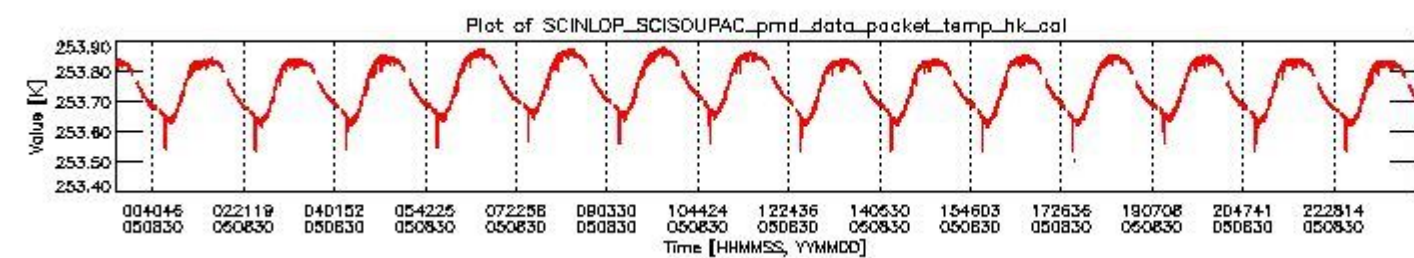

sciamachy_daily_report_level0_PFHS_5_34_N_20050830_3.PNG