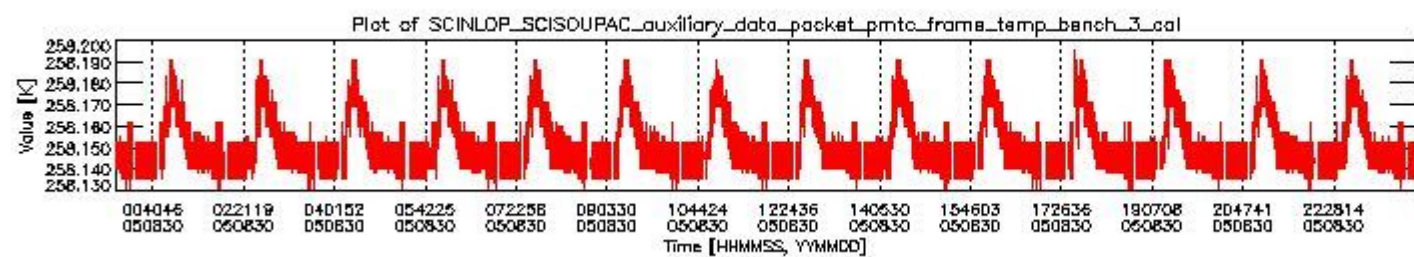

### 0.1.1 Report summary

The table below shows general characteristics of the data that are included into this report.

Item	Value
Report version	vdraft_20050403
Time of report generation	09SEP2005 16:45:53
Data source version	PFHS/5.34-N
Processing scope for products	30AUG2005 00:00:00 to 31AUG2005 00:00:00
Start time of first product within scope	29AUG2005 22:48:05
Stop time of last product within scope	31AUG2005 01:37:04
Total number of level 0 products	17
Number of level 0 products with errors	17

## 0.2 Product Quality Indicators

This section shows information about product quality, currently temperatures.

sciamachy\_daily\_report\_level0\_PFHS\_5\_34\_N\_20050830\_0.PNG

sciamachy\_daily\_report\_level0\_PFHS\_5\_34\_N\_20050830\_1.PNG