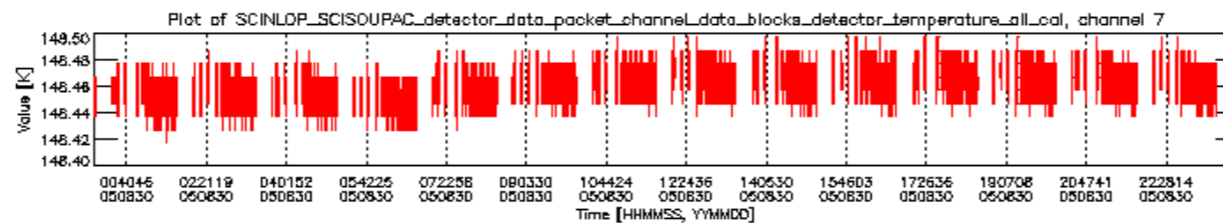

### 0.3 ADF monitoring

This section shows the (variation in) ADFs used for each of the products. It consists of:

- A table showing which ADFs were used for processing (red values indicate that multiple ADFs of the same type were used)
- Various time line plots, one for each ADF, which show when which ADF was used.

If multiple ADFs of a single type were used, these are marked **red** in the table.

Number	ADF
	<b>CNO (LEVEL_0_CONFIGURATION_FILE)</b>
0	AUX_CNO_AXVPDS20020123_121901_20020101_000000_20200101_000000
	<b>FPO (ORBIT_STATE_VECTOR_FILE)</b>
1	AUX_FPO_AXVPDS20050829_225658_20050829_193850_20050908_210502
2	AUX_FPO_AXVPDS20050829_225726_20050829_193850_20050908_210502
3	AUX_FPO_AXVPDS20050830_235727_20050830_190713_20050909_203325

Bar plot of ADFs used for ORBIT\_STATE\_VECTOR\_FILE.  
See legend for details.