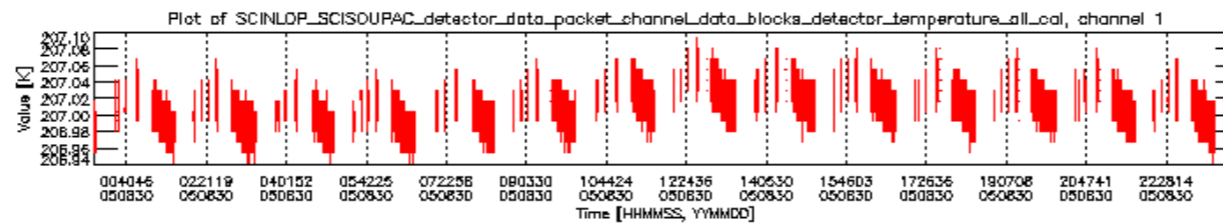

### 0.3 ADF monitoring

This section shows the (variation in) ADFs used for each of the products. It consists of:

- A table showing which ADFs were used for processing (red values indicate that multiple ADFs of the same type were used)
- Various time line plots, one for each ADF, which show when which ADF was used.

If multiple ADFs of a single type were used, these are marked **red** in the table.

Number	ADF
	<b>CNO (LEVEL_0_CONFIGURATION_FILE)</b>
0	AUX_CNO_AXVPDS20020123_121901_20020101_000000_20200101_000000
	<b>FPO (ORBIT_STATE_VECTOR_FILE)</b>
1	AUX_FPO_AXVPDS20050829_225658_20050829_193850_20050908_210502
2	AUX_FPO_AXVPDS20050829_225726_20050829_193850_20050908_210502
3	AUX_FPO_AXVPDS20050830_235727_20050830_190713_20050909_203325

Bar plot of ADFs used for ORBIT\_STATE\_VECTOR\_FILE.  
See legend for details.