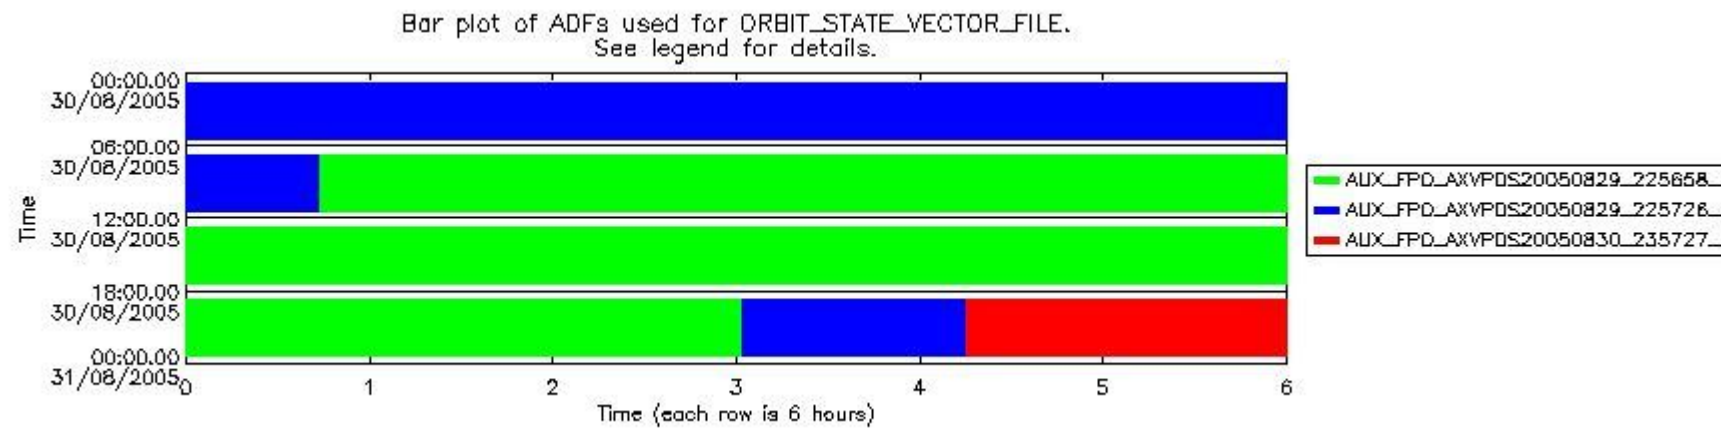

0.3 ADF monitoring

This section shows the (variation in) ADFs used for each of the products. It consists of:

- A table showing which ADFs were used for processing (red values indicate that multiple ADFs of the same type were used)
- Various time line plots, one for each ADF, which show when which ADF was used.

If multiple ADFs of a single type were used, these are marked **red** in the table.

Number	ADF
	CNO (LEVEL_0_CONFIGURATION_FILE)
0	AUX_CNO_AXVPDS20020123_121901_20020101_000000_20200101_000000
	FPO (ORBIT_STATE_VECTOR_FILE)
1	AUX_FPO_AXVPDS20050829_225658_20050829_193850_20050908_210502
2	AUX_FPO_AXVPDS20050829_225726_20050829_193850_20050908_210502
3	AUX_FPO_AXVPDS20050830_235727_20050830_190713_20050909_203325