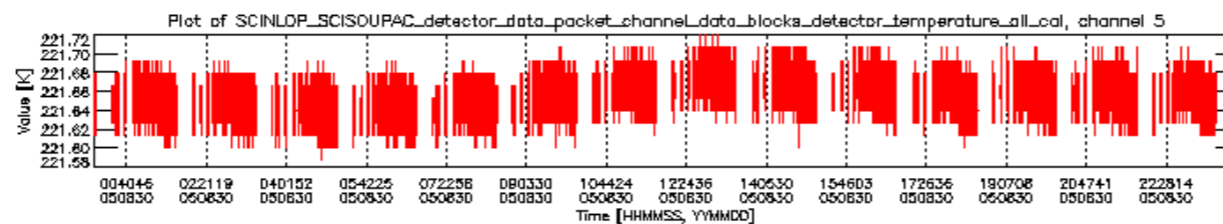

### 0.3 ADF monitoring

This section shows the (variation in) ADFs used for each of the products. It consists of:

- A table showing which ADFs were used for processing (red values indicate that multiple ADFs of the same type were used)
- Various time line plots, one for each ADF, which show when which ADF was used.

If multiple ADFs of a single type were used, these are marked **red** in the table.

Number	ADF
	<b>CNO (LEVEL_0_CONFIGURATION_FILE)</b>
0	AUX_CNO_AXVPDS20020123_121901_20020101_000000_20200101_000000
	<b>FPO (ORBIT_STATE_VECTOR_FILE)</b>
1	AUX_FPO_AXVPDS20050829_225658_20050829_193850_20050908_210502
2	AUX_FPO_AXVPDS20050829_225726_20050829_193850_20050908_210502
3	AUX_FPO_AXVPDS20050830_235727_20050830_190713_20050909_203325

Bar plot of ADFs used for ORBIT\_STATE\_VECTOR\_FILE.  
See legend for details.