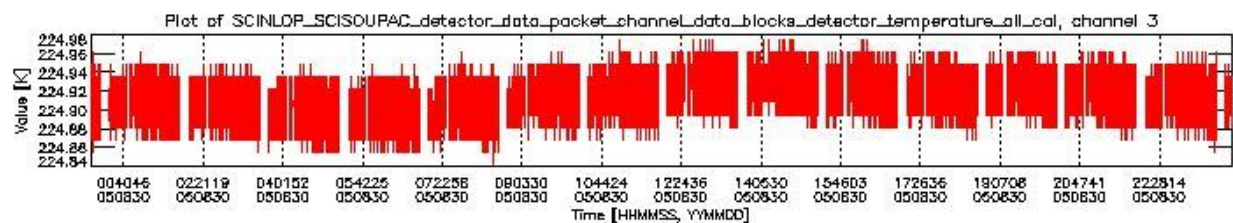

0.3 ADF monitoring

This section shows the (variation in) ADFs used for each of the products. It consists of:

- A table showing which ADFs were used for processing (red values indicate that multiple ADFs of the same type were used)
- Various time line plots, one for each ADF, which show when which ADF was used.

If multiple ADFs of a single type were used, these are marked **red** in the table.

Number	ADF
	CNO (LEVEL_0_CONFIGURATION_FILE)
0	AUX_CNO_AXVPDS20020123_121901_20020101_000000_20200101_000000
	FPO (ORBIT_STATE_VECTOR_FILE)
1	AUX_FPO_AXVPDS20050829_225658_20050829_193850_20050908_210502
2	AUX_FPO_AXVPDS20050829_225726_20050829_193850_20050908_210502
3	AUX_FPO_AXVPDS20050830_235727_20050830_190713_20050909_203325