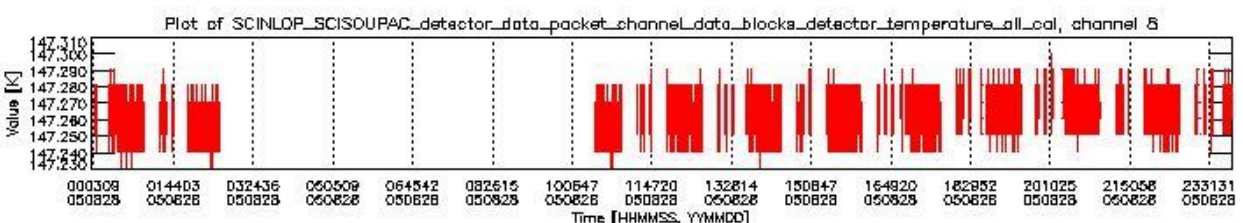

0.1.1 Report summary

The table below shows general characteristics of the data that are included into this report.

Item	Value
Report version	vdraft_20050403
Time of report generation	01SEP2005 06:04:57
Data source version	PFHS/5.34-N
Processing scope for products	28AUG2005 00:00:00 to 29AUG2005 00:00:00
Start time of first product within scope	27AUG2005 23:50:21
Stop time of last product within scope	29AUG2005 00:59:32
Total number of level 0 products	11
Number of level 0 products with errors	11

0.2 Product Quality Indicators

This section shows information about product quality, currently temperatures.

sciamachy_daily_report_level0_PFHS_5_34_N_20050828_1.PNG

sciamachy_daily_report_level0_PFHS_5_34_N_20050828_2.PNG

sciamachy_daily_report_level0_PFHS_5_34_N_20050828_3.PNG

0.3 ADF monitoring

This section shows the (variation in) ADFs used for each of the products. It consists of:

- A table showing which ADFs were used for processing (red values indicate that multiple ADFs of the same type were used)
- Various time line plots, one for each ADF, which show when which ADF was used.