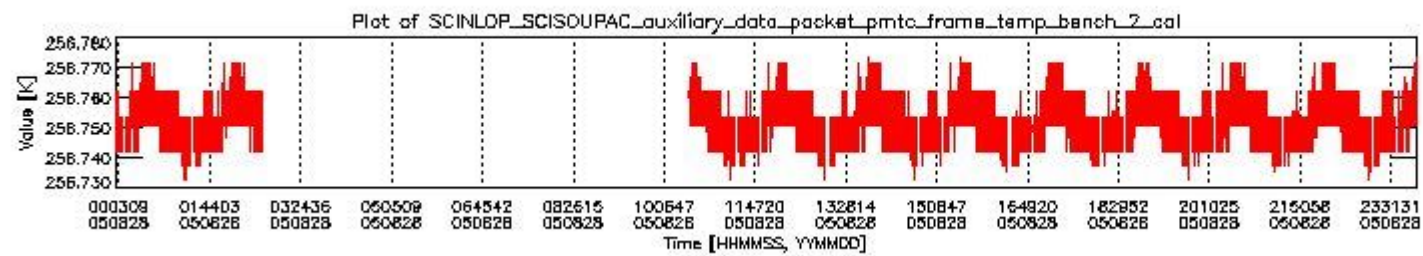

sciamachy_daily_report_level0_PFHS_5_34_N_20050828_1.PNG