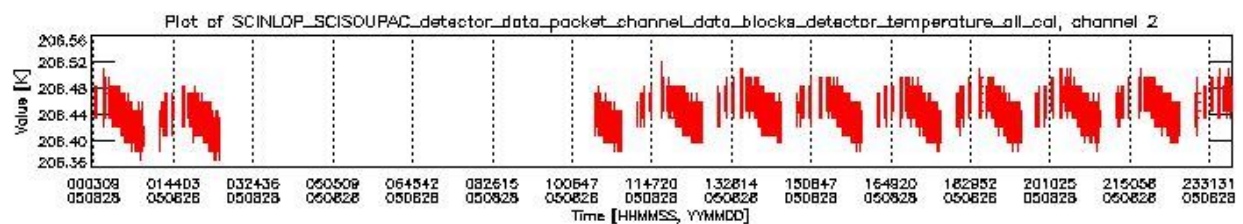

0.1.1 Report summary

The table below shows general characteristics of the data that are included into this report.

Item	Value
Report version	vdraft_20050403
Time of report generation	01SEP2005 06:04:57
Data source version	PFHS/5.34-N
Processing scope for products	28AUG2005 00:00:00 to 29AUG2005 00:00:00
Start time of first product within scope	27AUG2005 23:50:21
Stop time of last product within scope	29AUG2005 00:59:32
Total number of level 0 products	11
Number of level 0 products with errors	11

0.2 Product Quality Indicators

This section shows information about product quality, currently temperatures.

sciamachy_daily_report_level0_PFHS_5_34_N_20050828_1.PNG

sciamachy_daily_report_level0_PFHS_5_34_N_20050828_2.PNG

sciamachy_daily_report_level0_PFHS_5_34_N_20050828_3.PNG

0.3 ADF monitoring

This section shows the (variation in) ADFs used for each of the products. It consists of:

- A table showing which ADFs were used for processing (red values indicate that multiple ADFs of the same type were used)
- Various time line plots, one for each ADF, which show when which ADF was used.