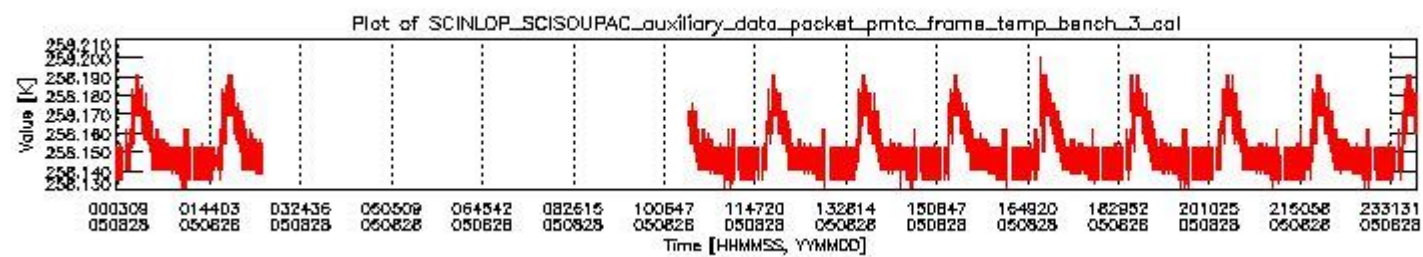

sciamachy_daily_report_level0_PFHS_5_34_N_20050828_2.PNG