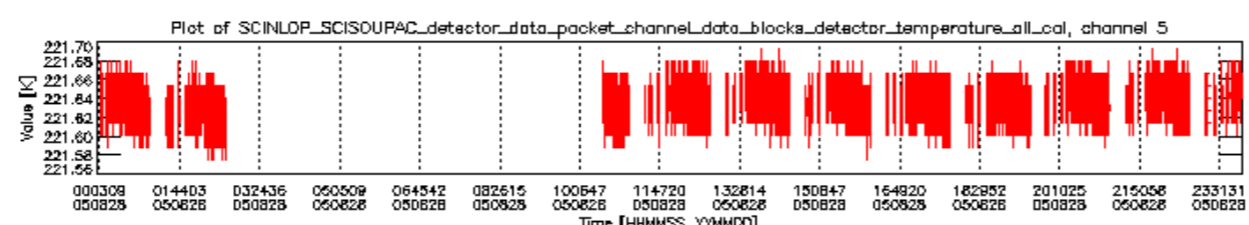

sciamachy_daily_report_level0_PFHS_5_34_N_20050828_3.PNG

0.3 ADF monitoring

This section shows the (variation in) ADFs used for each of the products. It consists of:

- A table showing which ADFs were used for processing (red values indicate that multiple ADFs of the same type were used)
- Various time line plots, one for each ADF, which show when which ADF was used.

If multiple ADFs of a single type were used, these are marked **red** in the table.

Number	ADF
	CNO (LEVEL_0_CONFIGURATION_FILE)
0	AUX_CNO_AXVPDS20020123_121901_20020101_000000_20200101_000000
	FPO (ORBIT_STATE_VECTOR_FILE)
1	AUX_FPO_AXVPDS20050827_235641_20050827_190128_20050906_202741
2	AUX_FPO_AXVPDS20050827_235711_20050827_190128_20050906_202741
3	AUX_FPO_AXVPDS20050828_232710_20050828_182951_20050907_213639

sciamachy_daily_report_level0_PFHS_5_34_N_20050828_5.PNG

sciamachy_daily_report_level0_PFHS_5_34_N_20050828_6.PNG

Bar plot of ADFs used for ORBIT_STATE_VECTOR_FILE.
See legend for details.