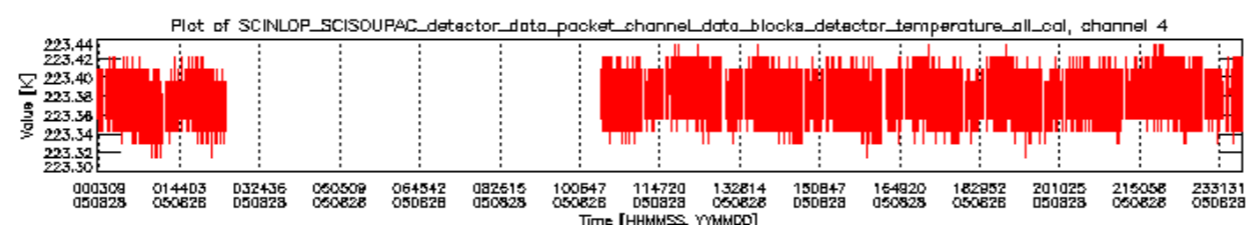

0.1.1 Report summary

The table below shows general characteristics of the data that are included into this report.

Item	Value
Report version	vdraft_20050403
Time of report generation	01SEP2005 06:04:57
Data source version	PFHS/5.34-N
Processing scope for products	28AUG2005 00:00:00 to 29AUG2005 00:00:00
Start time of first product within scope	27AUG2005 23:50:21
Stop time of last product within scope	29AUG2005 00:59:32
Total number of level 0 products	11
Number of level 0 products with errors	11

sciamachy_daily_report_level0_PFHS_5_34_N_20050828_3.PNG

0.3 ADF monitoring

This section shows the (variation in) ADFs used for each of the products. It consists of:

- A table showing which ADFs were used for processing (red values indicate that multiple ADFs of the same type were used)
- Various time line plots, one for each ADF, which show when which ADF was used.

If multiple ADFs of a single type were used, these are marked **red** in the table.

Number	ADF
	CNO (LEVEL_0_CONFIGURATION_FILE)
0	AUX_CNO_AXVPDS20020123_121901_20020101_000000_20200101_000000
	FPO (ORBIT_STATE_VECTOR_FILE)
1	AUX_FPO_AXVPDS20050827_235641_20050827_190128_20050906_202741
2	AUX_FPO_AXVPDS20050827_235711_20050827_190128_20050906_202741
3	AUX_FPO_AXVPDS20050828_232710_20050828_182951_20050907_213639

sciamachy_daily_report_level0_PFHS_5_34_N_20050828_5.PNG

sciamachy_daily_report_level0_PFHS_5_34_N_20050828_6.PNG

Bar plot of ADFs used for ORBIT_STATE_VECTOR_FILE.
See legend for details.