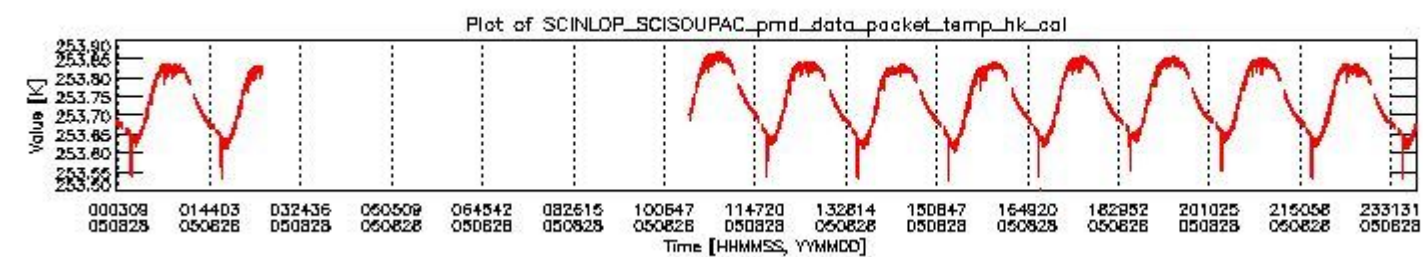

0.1.1 Report summary

The table below shows general characteristics of the data that are included into this report.

Item	Value
Report version	vdraft_20050403
Time of report generation	01SEP2005 06:04:57
Data source version	PFHS/5.34-N
Processing scope for products	28AUG2005 00:00:00 to 29AUG2005 00:00:00
Start time of first product within scope	27AUG2005 23:50:21
Stop time of last product within scope	29AUG2005 00:59:32
Total number of level 0 products	11
Number of level 0 products with errors	11

0.2 Product Quality Indicators

This section shows information about product quality, currently temperatures.

sciamachy_daily_report_level0_PFHS_5_34_N_20050828_1.PNG

sciamachy_daily_report_level0_PFHS_5_34_N_20050828_2.PNG

sciamachy_daily_report_level0_PFHS_5_34_N_20050828_3.PNG

0.3 ADF monitoring

This section shows the (variation in) ADFs used for each of the products. It consists of:

- A table showing which ADFs were used for processing (red values indicate that multiple ADFs of the same type were used)
- Various time line plots, one for each ADF, which show when which ADF was used.