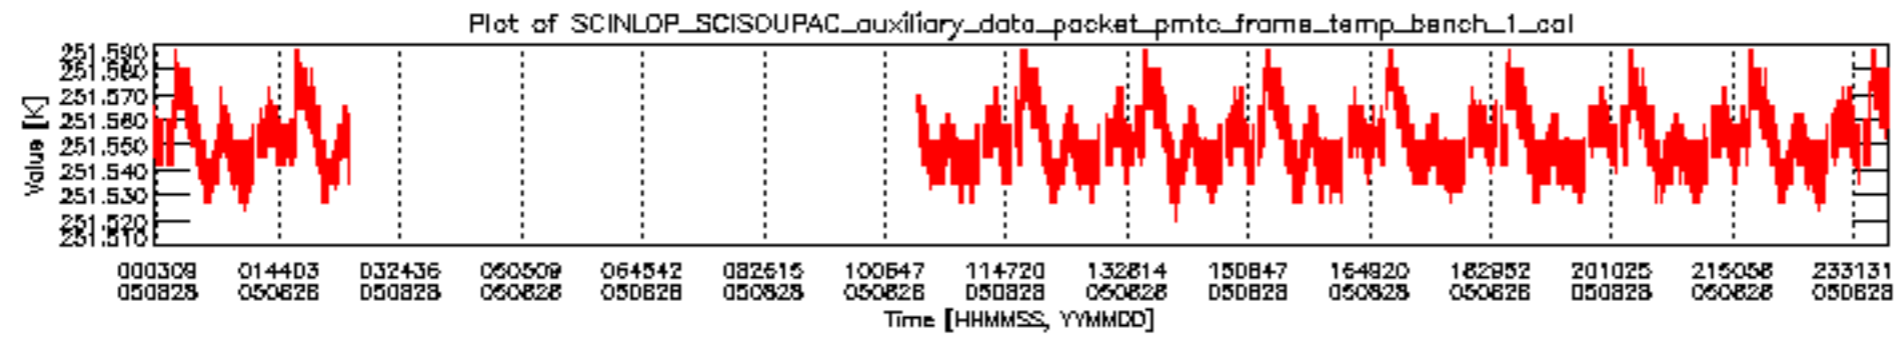

0.1.1 Report summary

The table below shows general characteristics of the data that are included into this report.

Item	Value
Report version	vdraft_20050403
Time of report generation	01SEP2005 06:04:57
Data source version	PFHS/5.34-N
Processing scope for products	28AUG2005 00:00:00 to 29AUG2005 00:00:00
Start time of first product within scope	27AUG2005 23:50:21
Stop time of last product within scope	29AUG2005 00:59:32
Total number of level 0 products	11
Number of level 0 products with errors	11

sciamachy_daily_report_level0_PFHS_5_34_N_20050828_3.PNG

0.3 ADF monitoring

This section shows the (variation in) ADFs used for each of the products. It consists of:

- A table showing which ADFs were used for processing (red values indicate that multiple ADFs of the same type were used)
- Various time line plots, one for each ADF, which show when which ADF was used.

If multiple ADFs of a single type were used, these are marked **red** in the table.

Number	ADF
	CNO (LEVEL_0_CONFIGURATION_FILE)
0	AUX_CNO_AXVPDS20020123_121901_20020101_000000_20200101_000000
	FPO (ORBIT_STATE_VECTOR_FILE)
1	AUX_FPO_AXVPDS20050827_235641_20050827_190128_20050906_202741
2	AUX_FPO_AXVPDS20050827_235711_20050827_190128_20050906_202741
3	AUX_FPO_AXVPDS20050828_232710_20050828_182951_20050907_213639

sciamachy_daily_report_level0_PFHS_5_34_N_20050828_5.PNG

sciamachy_daily_report_level0_PFHS_5_34_N_20050828_6.PNG

Bar plot of ADFs used for ORBIT_STATE_VECTOR_FILE.
See legend for details.