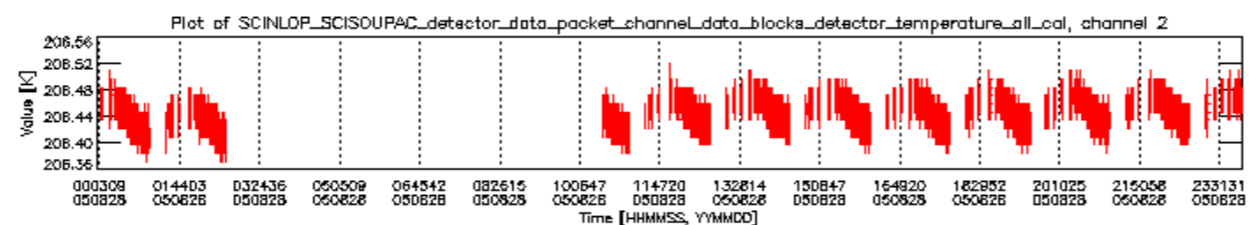

0.1.1 Report summary

The table below shows general characteristics of the data that are included into this report.

Item	Value
Report version	vdraft_20050403
Time of report generation	01SEP2005 06:04:57
Data source version	PFHS/5.34-N
Processing scope for products	28AUG2005 00:00:00 to 29AUG2005 00:00:00
Start time of first product within scope	27AUG2005 23:50:21
Stop time of last product within scope	29AUG2005 00:59:32
Total number of level 0 products	11
Number of level 0 products with errors	11

sciamachy_daily_report_level0_PFHS_5_34_N_20050828_3.PNG

0.3 ADF monitoring

This section shows the (variation in) ADFs used for each of the products. It consists of:

- A table showing which ADFs were used for processing (red values indicate that multiple ADFs of the same type were used)
- Various time line plots, one for each ADF, which show when which ADF was used.

If multiple ADFs of a single type were used, these are marked **red** in the table.

Number	ADF
	CNO (LEVEL_0_CONFIGURATION_FILE)
0	AUX_CNO_AXVPDS20020123_121901_20020101_000000_20200101_000000
	FPO (ORBIT_STATE_VECTOR_FILE)
1	AUX_FPO_AXVPDS20050827_235641_20050827_190128_20050906_202741
2	AUX_FPO_AXVPDS20050827_235711_20050827_190128_20050906_202741
3	AUX_FPO_AXVPDS20050828_232710_20050828_182951_20050907_213639

sciamachy_daily_report_level0_PFHS_5_34_N_20050828_5.PNG

sciamachy_daily_report_level0_PFHS_5_34_N_20050828_6.PNG

Bar plot of ADFs used for ORBIT_STATE_VECTOR_FILE.
See legend for details.