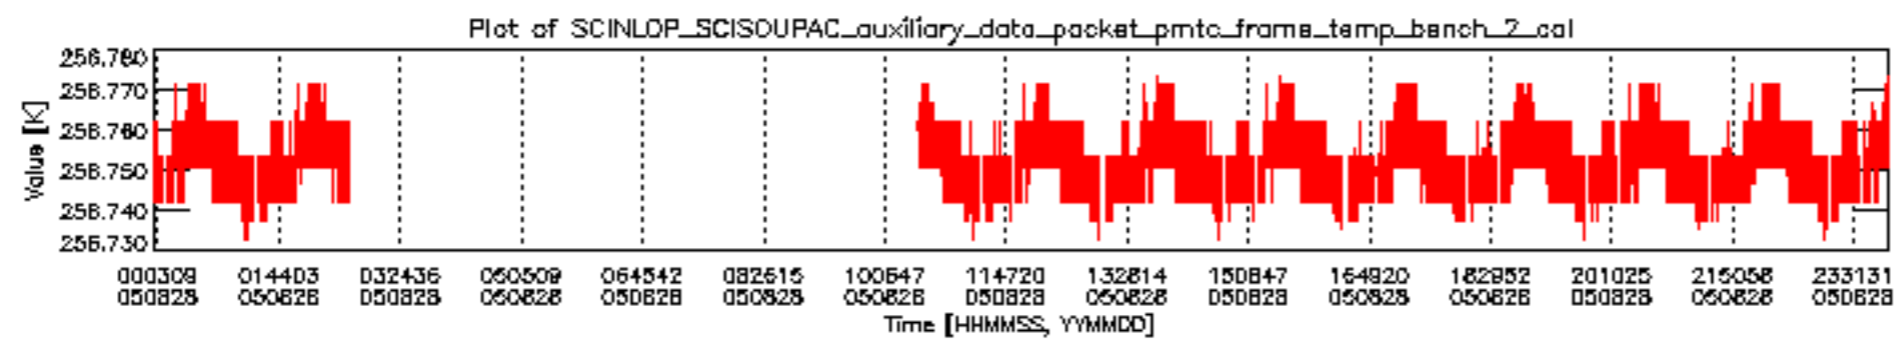

0.1.1 Report summary

The table below shows general characteristics of the data that are included into this report.

Item	Value
Report version	vdraft_20050403
Time of report generation	01SEP2005 06:04:57
Data source version	PFHS/5.34-N
Processing scope for products	28AUG2005 00:00:00 to 29AUG2005 00:00:00
Start time of first product within scope	27AUG2005 23:50:21
Stop time of last product within scope	29AUG2005 00:59:32
Total number of level 0 products	11
Number of level 0 products with errors	11

sciamachy_daily_report_level0_PFHS_5_34_N_20050828_3.PNG

0.3 ADF monitoring

This section shows the (variation in) ADFs used for each of the products. It consists of:

- A table showing which ADFs were used for processing (red values indicate that multiple ADFs of the same type were used)
- Various time line plots, one for each ADF, which show when which ADF was used.

If multiple ADFs of a single type were used, these are marked **red** in the table.

Number	ADF
	CNO (LEVEL_0_CONFIGURATION_FILE)
0	AUX_CNO_AXVPDS20020123_121901_20020101_000000_20200101_000000
	FPO (ORBIT_STATE_VECTOR_FILE)
1	AUX_FPO_AXVPDS20050827_235641_20050827_190128_20050906_202741
2	AUX_FPO_AXVPDS20050827_235711_20050827_190128_20050906_202741
3	AUX_FPO_AXVPDS20050828_232710_20050828_182951_20050907_213639

sciamachy_daily_report_level0_PFHS_5_34_N_20050828_5.PNG

sciamachy_daily_report_level0_PFHS_5_34_N_20050828_6.PNG

Bar plot of ADFs used for ORBIT_STATE_VECTOR_FILE.
See legend for details.