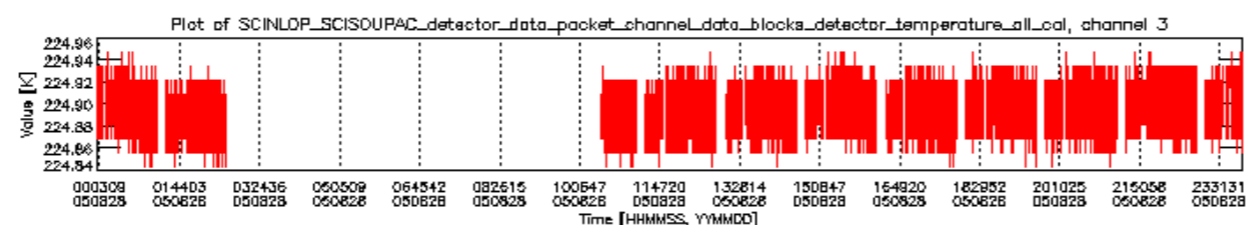

0.1.1 Report summary

The table below shows general characteristics of the data that are included into this report.

Item	Value
Report version	vdraft_20050403
Time of report generation	01SEP2005 06:04:57
Data source version	PFHS/5.34-N
Processing scope for products	28AUG2005 00:00:00 to 29AUG2005 00:00:00
Start time of first product within scope	27AUG2005 23:50:21
Stop time of last product within scope	29AUG2005 00:59:32
Total number of level 0 products	11
Number of level 0 products with errors	11

sciamachy_daily_report_level0_PFHS_5_34_N_20050828_3.PNG

0.3 ADF monitoring

This section shows the (variation in) ADFs used for each of the products. It consists of:

- A table showing which ADFs were used for processing (red values indicate that multiple ADFs of the same type were used)
- Various time line plots, one for each ADF, which show when which ADF was used.

If multiple ADFs of a single type were used, these are marked **red** in the table.

Number	ADF
	CNO (LEVEL_0_CONFIGURATION_FILE)
0	AUX_CNO_AXVPDS20020123_121901_20020101_000000_20200101_000000
	FPO (ORBIT_STATE_VECTOR_FILE)
1	AUX_FPO_AXVPDS20050827_235641_20050827_190128_20050906_202741
2	AUX_FPO_AXVPDS20050827_235711_20050827_190128_20050906_202741
3	AUX_FPO_AXVPDS20050828_232710_20050828_182951_20050907_213639

sciamachy_daily_report_level0_PFHS_5_34_N_20050828_5.PNG

sciamachy_daily_report_level0_PFHS_5_34_N_20050828_6.PNG

Bar plot of ADFs used for ORBIT_STATE_VECTOR_FILE.
See legend for details.