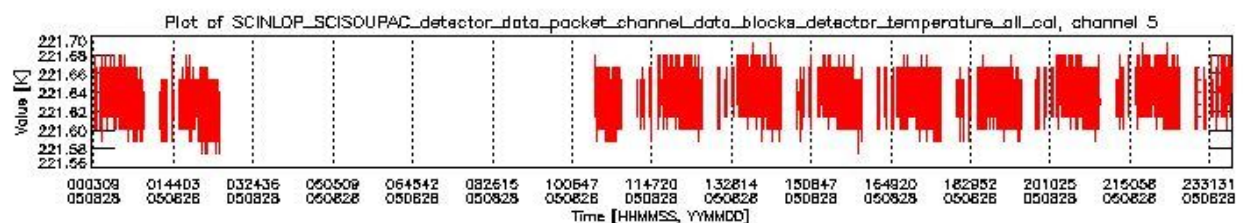

0.1.1 Report summary

The table below shows general characteristics of the data that are included into this report.

Item	Value
Report version	vdraft_20050403
Time of report generation	01SEP2005 06:04:57
Data source version	PFHS/5.34-N
Processing scope for products	28AUG2005 00:00:00 to 29AUG2005 00:00:00
Start time of first product within scope	27AUG2005 23:50:21
Stop time of last product within scope	29AUG2005 00:59:32
Total number of level 0 products	11
Number of level 0 products with errors	11

0.2 Product Quality Indicators

This section shows information about product quality, currently temperatures.

sciamachy_daily_report_level0_PFHS_5_34_N_20050828_1.PNG

sciamachy_daily_report_level0_PFHS_5_34_N_20050828_2.PNG

sciamachy_daily_report_level0_PFHS_5_34_N_20050828_3.PNG

0.3 ADF monitoring

This section shows the (variation in) ADFs used for each of the products. It consists of:

- A table showing which ADFs were used for processing (red values indicate that multiple ADFs of the same type were used)
- Various time line plots, one for each ADF, which show when which ADF was used.