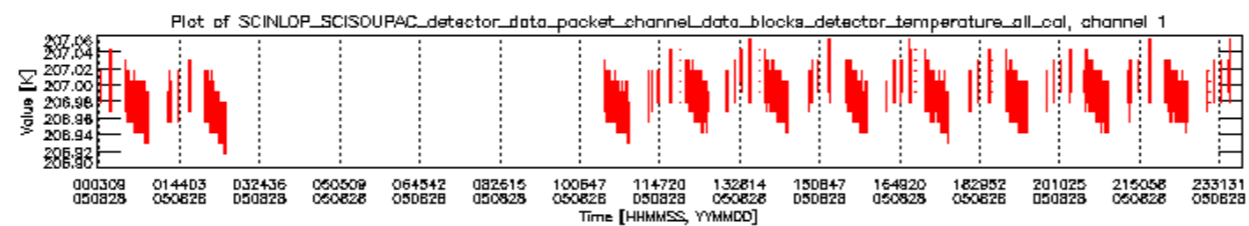

0.1.1 Report summary

The table below shows general characteristics of the data that are included into this report.

Item	Value
Report version	vdraft_20050403
Time of report generation	01SEP2005 06:04:57
Data source version	PFHS/5.34-N
Processing scope for products	28AUG2005 00:00:00 to 29AUG2005 00:00:00
Start time of first product within scope	27AUG2005 23:50:21
Stop time of last product within scope	29AUG2005 00:59:32
Total number of level 0 products	11
Number of level 0 products with errors	11

sciamachy_daily_report_level0_PFHS_5_34_N_20050828_3.PNG

0.3 ADF monitoring

This section shows the (variation in) ADFs used for each of the products. It consists of:

- A table showing which ADFs were used for processing (red values indicate that multiple ADFs of the same type were used)
- Various time line plots, one for each ADF, which show when which ADF was used.

If multiple ADFs of a single type were used, these are marked **red** in the table.

Number	ADF
	CNO (LEVEL_0_CONFIGURATION_FILE)
0	AUX_CNO_AXVPDS20020123_121901_20020101_000000_20200101_000000
	FPO (ORBIT_STATE_VECTOR_FILE)
1	AUX_FPO_AXVPDS20050827_235641_20050827_190128_20050906_202741
2	AUX_FPO_AXVPDS20050827_235711_20050827_190128_20050906_202741
3	AUX_FPO_AXVPDS20050828_232710_20050828_182951_20050907_213639

sciamachy_daily_report_level0_PFHS_5_34_N_20050828_5.PNG

sciamachy_daily_report_level0_PFHS_5_34_N_20050828_6.PNG

Bar plot of ADFs used for ORBIT_STATE_VECTOR_FILE.
See legend for details.