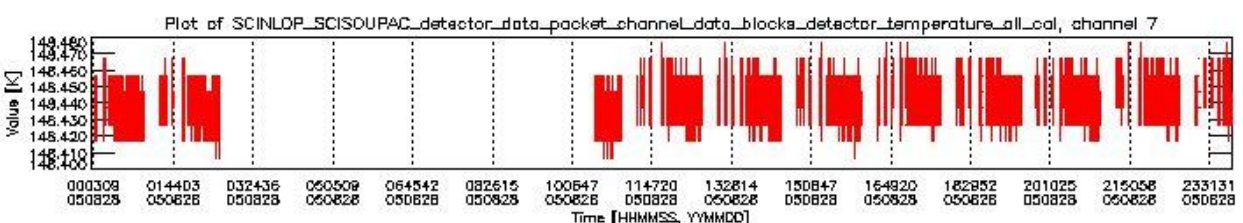

0.1.1 Report summary

The table below shows general characteristics of the data that are included into this report.

Item	Value
Report version	vdraft_20050403
Time of report generation	01SEP2005 06:04:57
Data source version	PFHS/5.34-N
Processing scope for products	28AUG2005 00:00:00 to 29AUG2005 00:00:00
Start time of first product within scope	27AUG2005 23:50:21
Stop time of last product within scope	29AUG2005 00:59:32
Total number of level 0 products	11
Number of level 0 products with errors	11

0.2 Product Quality Indicators

This section shows information about product quality, currently temperatures.

sciamachy_daily_report_level0_PFHS_5_34_N_20050828_1.PNG

sciamachy_daily_report_level0_PFHS_5_34_N_20050828_2.PNG

sciamachy_daily_report_level0_PFHS_5_34_N_20050828_3.PNG

0.3 ADF monitoring

This section shows the (variation in) ADFs used for each of the products. It consists of:

- A table showing which ADFs were used for processing (red values indicate that multiple ADFs of the same type were used)
- Various time line plots, one for each ADF, which show when which ADF was used.