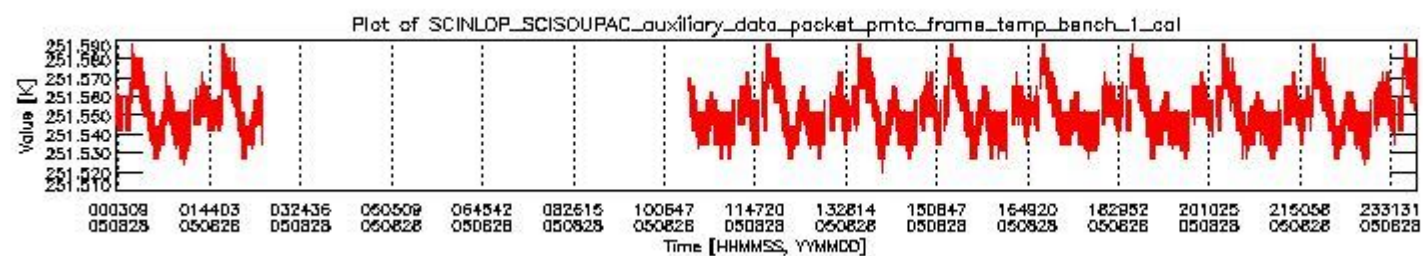

0.2 Product Quality Indicators

This section shows information about product quality, currently temperatures.