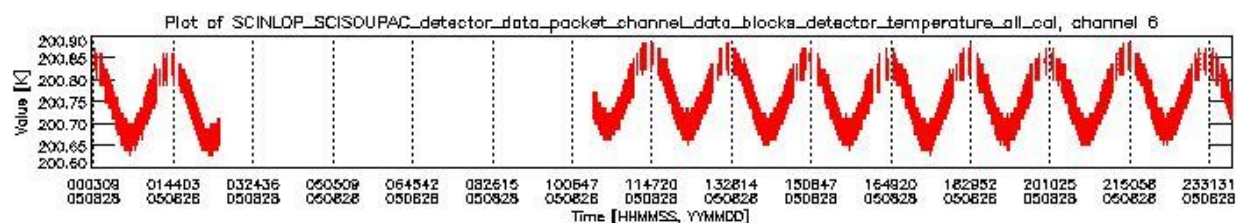

0.1.1 Report summary

The table below shows general characteristics of the data that are included into this report.

Item	Value
Report version	vdraft_20050403
Time of report generation	01SEP2005 06:04:57
Data source version	PFHS/5.34-N
Processing scope for products	28AUG2005 00:00:00 to 29AUG2005 00:00:00
Start time of first product within scope	27AUG2005 23:50:21
Stop time of last product within scope	29AUG2005 00:59:32
Total number of level 0 products	11
Number of level 0 products with errors	11

0.2 Product Quality Indicators

This section shows information about product quality, currently temperatures.

sciamachy_daily_report_level0_PFHS_5_34_N_20050828_1.PNG

sciamachy_daily_report_level0_PFHS_5_34_N_20050828_2.PNG

sciamachy_daily_report_level0_PFHS_5_34_N_20050828_3.PNG

0.3 ADF monitoring

This section shows the (variation in) ADFs used for each of the products. It consists of:

- A table showing which ADFs were used for processing (red values indicate that multiple ADFs of the same type were used)
- Various time line plots, one for each ADF, which show when which ADF was used.