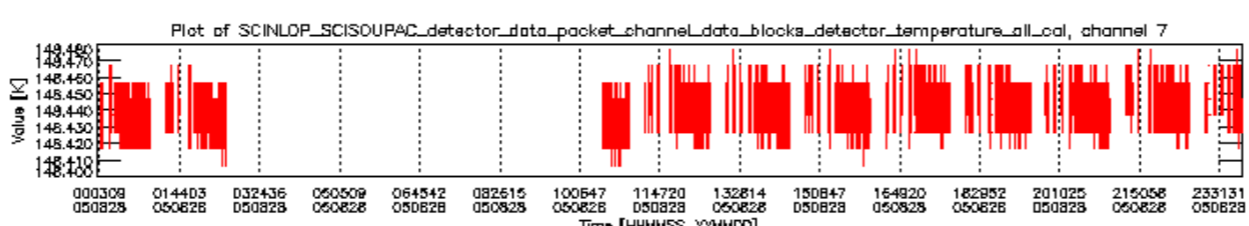

0.1.1 Report summary

The table below shows general characteristics of the data that are included into this report.

Item	Value
Report version	vdraft_20050403
Time of report generation	01SEP2005 06:04:57
Data source version	PFHS/5.34-N
Processing scope for products	28AUG2005 00:00:00 to 29AUG2005 00:00:00
Start time of first product within scope	27AUG2005 23:50:21
Stop time of last product within scope	29AUG2005 00:59:32
Total number of level 0 products	11
Number of level 0 products with errors	11

sciamachy_daily_report_level0_PFHS_5_34_N_20050828_3.PNG

0.3 ADF monitoring

This section shows the (variation in) ADFs used for each of the products. It consists of:

- A table showing which ADFs were used for processing (red values indicate that multiple ADFs of the same type were used)
- Various time line plots, one for each ADF, which show when which ADF was used.

If multiple ADFs of a single type were used, these are marked **red** in the table.

Number	ADF
	CNO (LEVEL_0_CONFIGURATION_FILE)
0	AUX_CNO_AXVPDS20020123_121901_20020101_000000_20200101_000000
	FPO (ORBIT_STATE_VECTOR_FILE)
1	AUX_FPO_AXVPDS20050827_235641_20050827_190128_20050906_202741
2	AUX_FPO_AXVPDS20050827_235711_20050827_190128_20050906_202741
3	AUX_FPO_AXVPDS20050828_232710_20050828_182951_20050907_213639

sciamachy_daily_report_level0_PFHS_5_34_N_20050828_5.PNG

sciamachy_daily_report_level0_PFHS_5_34_N_20050828_6.PNG

Bar plot of ADFs used for ORBIT_STATE_VECTOR_FILE.
See legend for details.