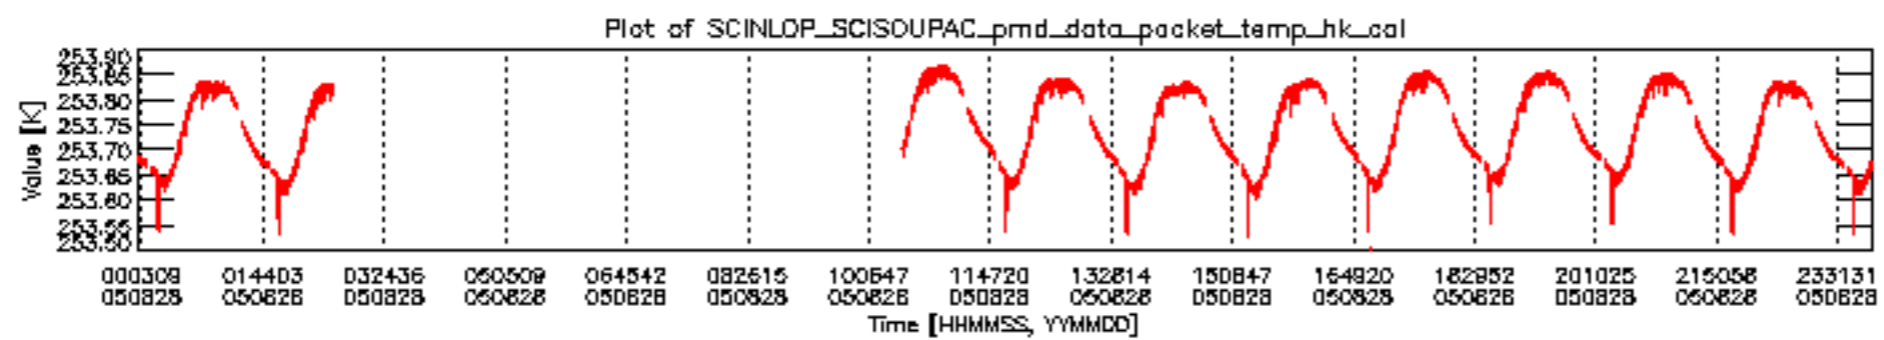

0.1.1 Report summary

The table below shows general characteristics of the data that are included into this report.

Item	Value
Report version	vdraft_20050403
Time of report generation	01SEP2005 06:04:57
Data source version	PFHS/5.34-N
Processing scope for products	28AUG2005 00:00:00 to 29AUG2005 00:00:00
Start time of first product within scope	27AUG2005 23:50:21
Stop time of last product within scope	29AUG2005 00:59:32
Total number of level 0 products	11
Number of level 0 products with errors	11

If multiple ADFs of a single type were used, these are marked **red** in the table.

Number	ADF
	CNO (LEVEL_0_CONFIGURATION_FILE)
0	AUX_CNO_AXVPDS20020123_121901_20020101_000000_20200101_000000
	FPO (ORBIT_STATE_VECTOR_FILE)
1	AUX_FPO_AXVPDS20050827_235641_20050827_190128_20050906_202741
2	AUX_FPO_AXVPDS20050827_235711_20050827_190128_20050906_202741
3	AUX_FPO_AXVPDS20050828_232710_20050828_182951_20050907_213639

sciamachy_daily_report_level0_PFHS_5_34_N_20050828_5.PNG

sciamachy_daily_report_level0_PFHS_5_34_N_20050828_6.PNG

Bar plot of ADFs used for ORBIT_STATE_VECTOR_FILE.
See legend for details.