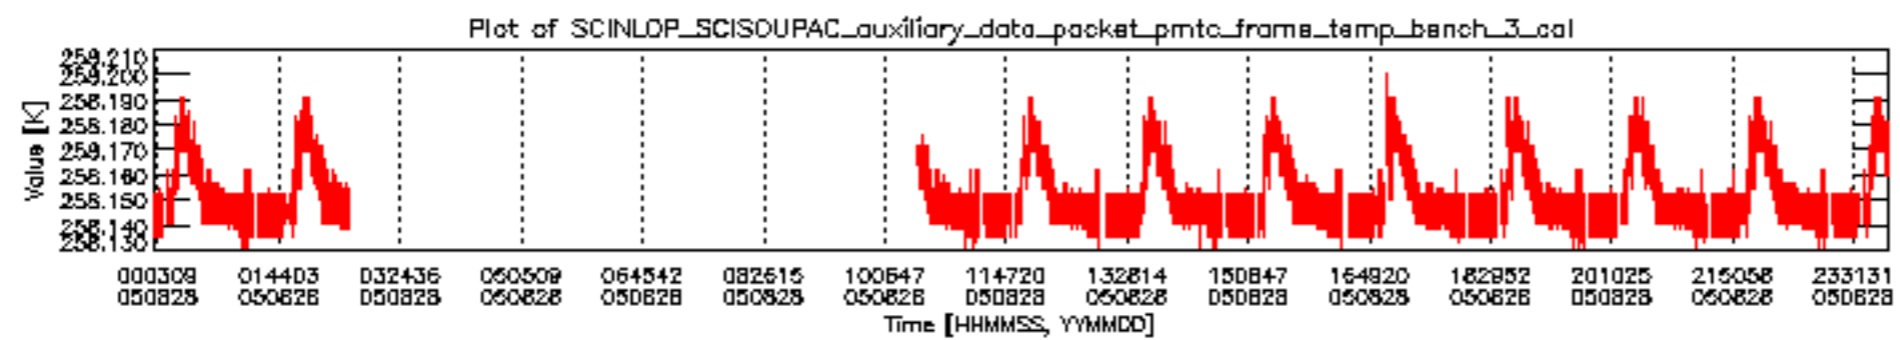

0.1.1 Report summary

The table below shows general characteristics of the data that are included into this report.

Item	Value
Report version	vdraft_20050403
Time of report generation	01SEP2005 06:04:57
Data source version	PFHS/5.34-N
Processing scope for products	28AUG2005 00:00:00 to 29AUG2005 00:00:00
Start time of first product within scope	27AUG2005 23:50:21
Stop time of last product within scope	29AUG2005 00:59:32
Total number of level 0 products	11
Number of level 0 products with errors	11

sciamachy_daily_report_level0_PFHS_5_34_N_20050828_3.PNG

0.3 ADF monitoring

This section shows the (variation in) ADFs used for each of the products. It consists of:

- A table showing which ADFs were used for processing (red values indicate that multiple ADFs of the same type were used)
- Various time line plots, one for each ADF, which show when which ADF was used.

If multiple ADFs of a single type were used, these are marked **red** in the table.

Number	ADF
	CNO (LEVEL_0_CONFIGURATION_FILE)
0	AUX_CNO_AXVPDS20020123_121901_20020101_000000_20200101_000000
	FPO (ORBIT_STATE_VECTOR_FILE)
1	AUX_FPO_AXVPDS20050827_235641_20050827_190128_20050906_202741
2	AUX_FPO_AXVPDS20050827_235711_20050827_190128_20050906_202741
3	AUX_FPO_AXVPDS20050828_232710_20050828_182951_20050907_213639

sciamachy_daily_report_level0_PFHS_5_34_N_20050828_5.PNG

sciamachy_daily_report_level0_PFHS_5_34_N_20050828_6.PNG

Bar plot of ADFs used for ORBIT_STATE_VECTOR_FILE.
See legend for details.