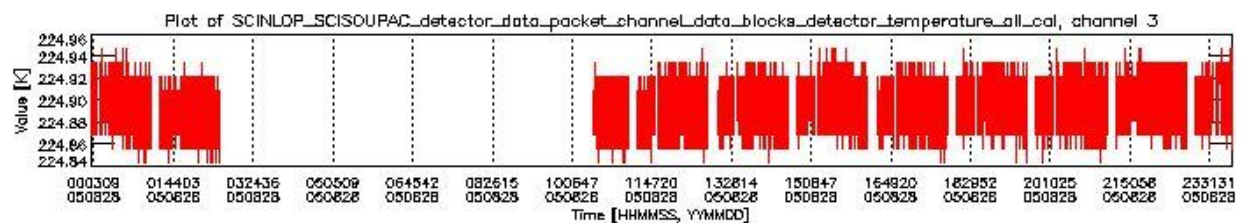

0.1.1 Report summary

The table below shows general characteristics of the data that are included into this report.

Item	Value
Report version	vdraft_20050403
Time of report generation	01SEP2005 06:04:57
Data source version	PFHS/5.34-N
Processing scope for products	28AUG2005 00:00:00 to 29AUG2005 00:00:00
Start time of first product within scope	27AUG2005 23:50:21
Stop time of last product within scope	29AUG2005 00:59:32
Total number of level 0 products	11
Number of level 0 products with errors	11

0.2 Product Quality Indicators

This section shows information about product quality, currently temperatures.

sciamachy_daily_report_level0_PFHS_5_34_N_20050828_1.PNG

sciamachy_daily_report_level0_PFHS_5_34_N_20050828_2.PNG

sciamachy_daily_report_level0_PFHS_5_34_N_20050828_3.PNG

0.3 ADF monitoring

This section shows the (variation in) ADFs used for each of the products. It consists of:

- A table showing which ADFs were used for processing (red values indicate that multiple ADFs of the same type were used)
- Various time line plots, one for each ADF, which show when which ADF was used.