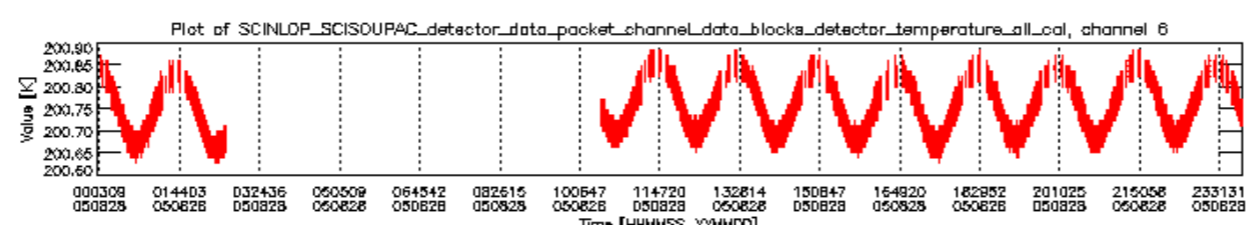

If multiple ADFs of a single type were used, these are marked **red** in the table.

Number	ADF
	CNO (LEVEL_0_CONFIGURATION_FILE)
0	AUX_CNO_AXVPDS20020123_121901_20020101_000000_20200101_000000
	FPO (ORBIT_STATE_VECTOR_FILE)
1	AUX_FPO_AXVPDS20050827_235641_20050827_190128_20050906_202741
2	AUX_FPO_AXVPDS20050827_235711_20050827_190128_20050906_202741
3	AUX_FPO_AXVPDS20050828_232710_20050828_182951_20050907_213639

sciamachy_daily_report_level0_PFHS_5_34_N_20050828_5.PNG

sciamachy_daily_report_level0_PFHS_5_34_N_20050828_6.PNG

Bar plot of ADFs used for ORBIT_STATE_VECTOR_FILE.
See legend for details.