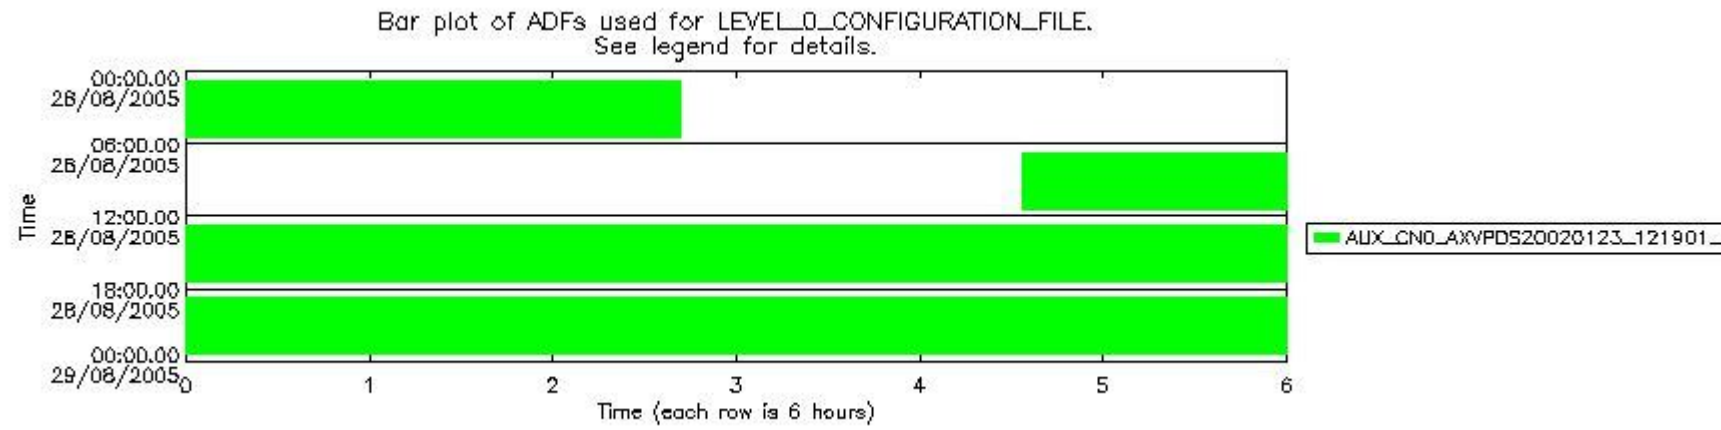

0.1.1 Report summary

The table below shows general characteristics of the data that are included into this report.

Item	Value
Report version	vdraft_20050403
Time of report generation	01SEP2005 06:04:57
Data source version	PFHS/5.34-N
Processing scope for products	28AUG2005 00:00:00 to 29AUG2005 00:00:00
Start time of first product within scope	27AUG2005 23:50:21
Stop time of last product within scope	29AUG2005 00:59:32
Total number of level 0 products	11
Number of level 0 products with errors	11

0.2 Product Quality Indicators

This section shows information about product quality, currently temperatures.

sciamachy_daily_report_level0_PFHS_5_34_N_20050828_1.PNG

sciamachy_daily_report_level0_PFHS_5_34_N_20050828_2.PNG

sciamachy_daily_report_level0_PFHS_5_34_N_20050828_3.PNG

0.3 ADF monitoring

This section shows the (variation in) ADFs used for each of the products. It consists of:

- A table showing which ADFs were used for processing (red values indicate that multiple ADFs of the same type were used)
- Various time line plots, one for each ADF, which show when which ADF was used.

If multiple ADFs of a single type were used, these are marked **red** in the table.

Number	ADF
	CNO (LEVEL_0_CONFIGURATION_FILE)
0	AUX_CNO_AXVPDS20020123_121901_20020101_000000_20200101_000000
	FPO (ORBIT_STATE_VECTOR_FILE)
1	AUX_FPO_AXVPDS20050827_235641_20050827_190128_20050906_202741
2	AUX_FPO_AXVPDS20050827_235711_20050827_190128_20050906_202741
3	AUX_FPO_AXVPDS20050828_232710_20050828_182951_20050907_213639