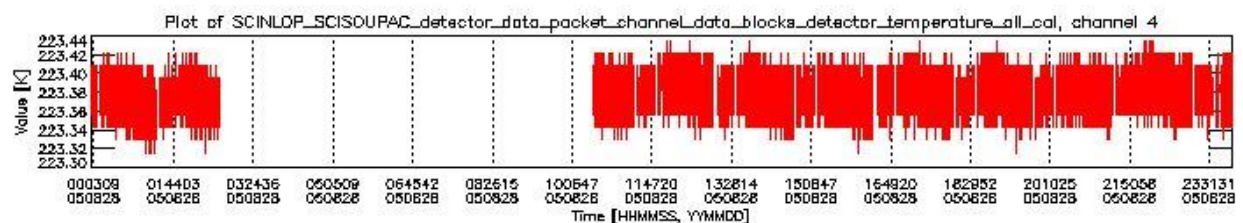

0.1.1 Report summary

The table below shows general characteristics of the data that are included into this report.

Item	Value
Report version	vdraft_20050403
Time of report generation	01SEP2005 06:04:57
Data source version	PFHS/5.34-N
Processing scope for products	28AUG2005 00:00:00 to 29AUG2005 00:00:00
Start time of first product within scope	27AUG2005 23:50:21
Stop time of last product within scope	29AUG2005 00:59:32
Total number of level 0 products	11
Number of level 0 products with errors	11

0.2 Product Quality Indicators

This section shows information about product quality, currently temperatures.

sciamachy_daily_report_level0_PFHS_5_34_N_20050828_1.PNG

sciamachy_daily_report_level0_PFHS_5_34_N_20050828_2.PNG

sciamachy_daily_report_level0_PFHS_5_34_N_20050828_3.PNG

0.3 ADF monitoring

This section shows the (variation in) ADFs used for each of the products. It consists of:

- A table showing which ADFs were used for processing (red values indicate that multiple ADFs of the same type were used)
- Various time line plots, one for each ADF, which show when which ADF was used.