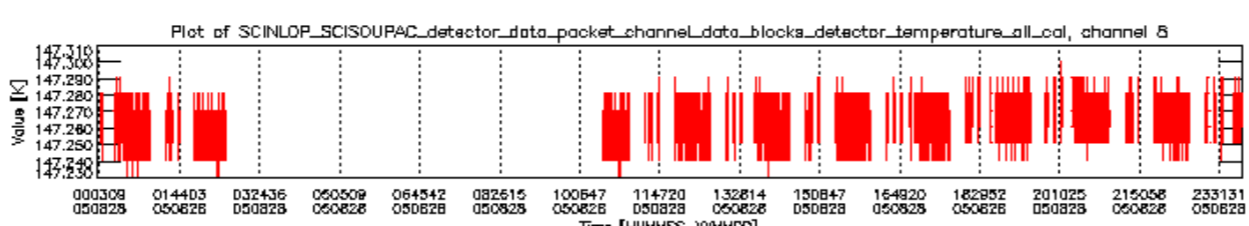

0.1.1 Report summary

The table below shows general characteristics of the data that are included into this report.

Item	Value
Report version	vdraft_20050403
Time of report generation	01SEP2005 06:04:57
Data source version	PFHS/5.34-N
Processing scope for products	28AUG2005 00:00:00 to 29AUG2005 00:00:00
Start time of first product within scope	27AUG2005 23:50:21
Stop time of last product within scope	29AUG2005 00:59:32
Total number of level 0 products	11
Number of level 0 products with errors	11

sciamachy_daily_report_level0_PFHS_5_34_N_20050828_3.PNG

0.3 ADF monitoring

This section shows the (variation in) ADFs used for each of the products. It consists of:

- A table showing which ADFs were used for processing (red values indicate that multiple ADFs of the same type were used)
- Various time line plots, one for each ADF, which show when which ADF was used.

If multiple ADFs of a single type were used, these are marked **red** in the table.

Number	ADF
	CNO (LEVEL_0_CONFIGURATION_FILE)
0	AUX_CNO_AXVPDS20020123_121901_20020101_000000_20200101_000000
	FPO (ORBIT_STATE_VECTOR_FILE)
1	AUX_FPO_AXVPDS20050827_235641_20050827_190128_20050906_202741
2	AUX_FPO_AXVPDS20050827_235711_20050827_190128_20050906_202741
3	AUX_FPO_AXVPDS20050828_232710_20050828_182951_20050907_213639

sciamachy_daily_report_level0_PFHS_5_34_N_20050828_5.PNG

sciamachy_daily_report_level0_PFHS_5_34_N_20050828_6.PNG

Bar plot of ADFs used for ORBIT_STATE_VECTOR_FILE.
See legend for details.