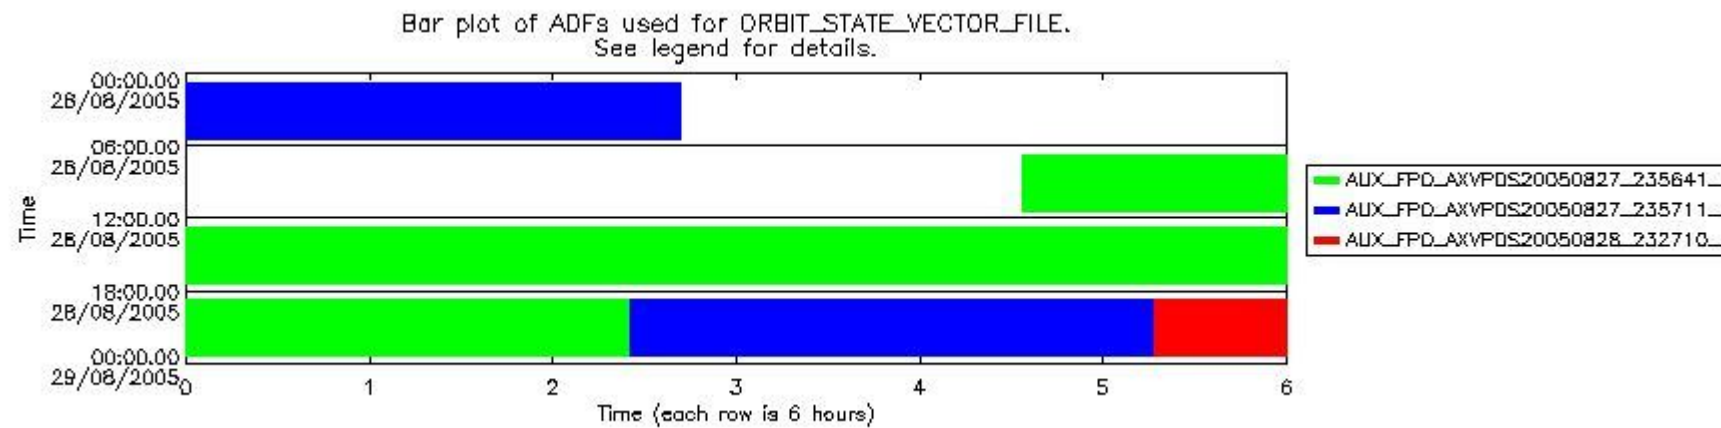

sciamachy_daily_report_level0_PFHS_5_34_N_20050828_6.PNG