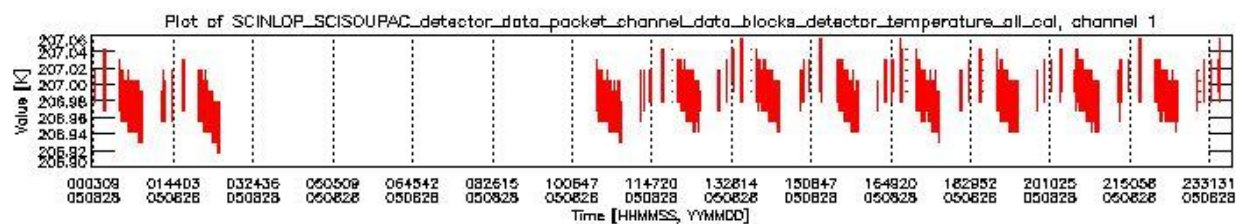

0.1.1 Report summary

The table below shows general characteristics of the data that are included into this report.

Item	Value
Report version	vdraft_20050403
Time of report generation	01SEP2005 06:04:57
Data source version	PFHS/5.34-N
Processing scope for products	28AUG2005 00:00:00 to 29AUG2005 00:00:00
Start time of first product within scope	27AUG2005 23:50:21
Stop time of last product within scope	29AUG2005 00:59:32
Total number of level 0 products	11
Number of level 0 products with errors	11

0.2 Product Quality Indicators

This section shows information about product quality, currently temperatures.

sciamachy_daily_report_level0_PFHS_5_34_N_20050828_1.PNG

sciamachy_daily_report_level0_PFHS_5_34_N_20050828_2.PNG

sciamachy_daily_report_level0_PFHS_5_34_N_20050828_3.PNG

0.3 ADF monitoring

This section shows the (variation in) ADFs used for each of the products. It consists of:

- A table showing which ADFs were used for processing (red values indicate that multiple ADFs of the same type were used)
- Various time line plots, one for each ADF, which show when which ADF was used.