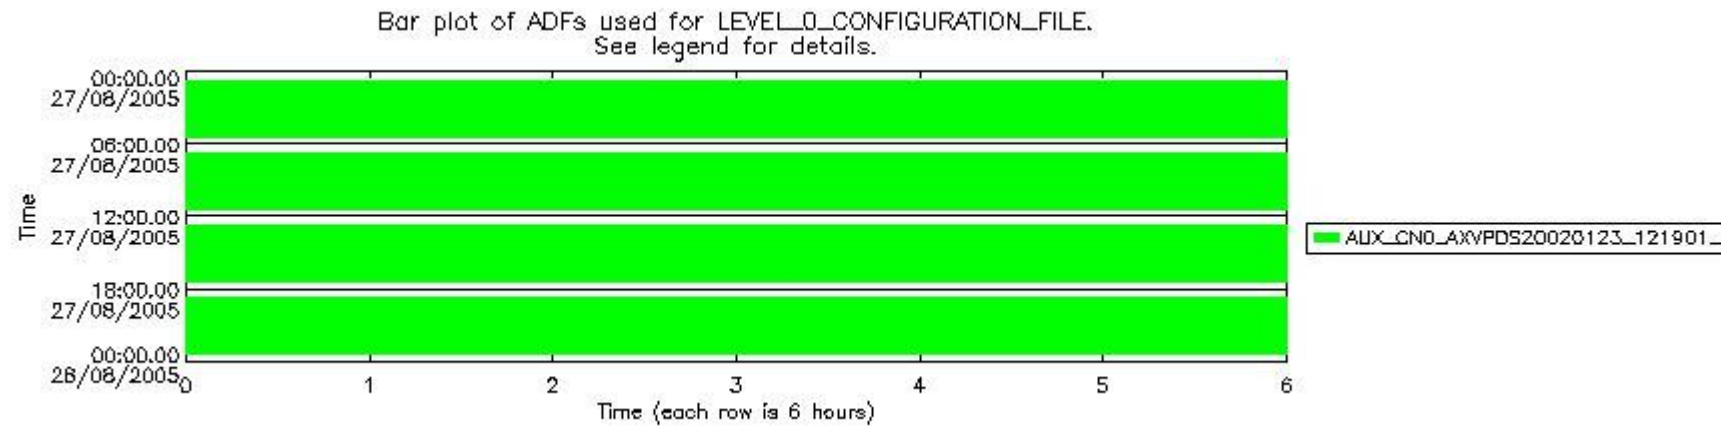

0.3 ADF monitoring

This section shows the (variation in) ADFs used for each of the products. It consists of:

- A table showing which ADFs were used for processing (red values indicate that multiple ADFs of the same type were used)
- Various time line plots, one for each ADF, which show when which ADF was used.

If multiple ADFs of a single type were used, these are marked **red** in the table.

Number	ADF
	CNO (LEVEL_0_CONFIGURATION_FILE)
0	AUX_CNO_AXVPDS20020123_121901_20020101_000000_20200101_000000
	FPO (ORBIT_STATE_VECTOR_FILE)
1	AUX_FPO_AXVPDS20050826_224655_20050826_193305_20050905_205918
2	AUX_FPO_AXVPDS20050826_224717_20050826_193305_20050905_205918
3	AUX_FPO_AXVPDS20050827_235711_20050827_190128_20050906_202741

sciamachy_daily_report_level0_PFHS_5_34_N_20050827_5.PNG