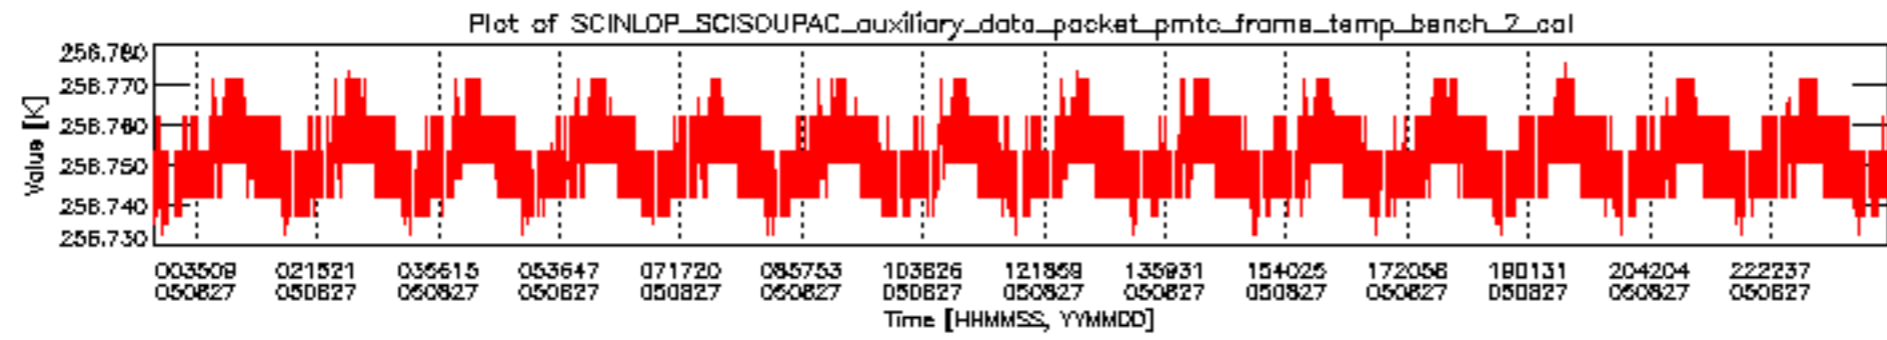

### 0.3 ADF monitoring

This section shows the (variation in) ADFs used for each of the products. It consists of:

- A table showing which ADFs were used for processing (red values indicate that multiple ADFs of the same type were used)
- Various time line plots, one for each ADF, which show when which ADF was used.

If multiple ADFs of a single type were used, these are marked **red** in the table.

Number	ADF
	<b>CNO (LEVEL_0_CONFIGURATION_FILE)</b>
0	AUX_CNO_AXVPDS20020123_121901_20020101_000000_20200101_000000
	<b>FPO (ORBIT_STATE_VECTOR_FILE)</b>
1	AUX_FPO_AXVPDS20050826_224655_20050826_193305_20050905_205918
2	AUX_FPO_AXVPDS20050826_224717_20050826_193305_20050905_205918
3	AUX_FPO_AXVPDS20050827_235711_20050827_190128_20050906_202741

sciamachy\_daily\_report\_level0\_PFHS\_5\_34\_N\_20050827\_5.PNG

sciamachy\_daily\_report\_level0\_PFHS\_5\_34\_N\_20050827\_6.PNG

Bar plot of ADFs used for ORBIT\_STATE\_VECTOR\_FILE.  
See legend for details.