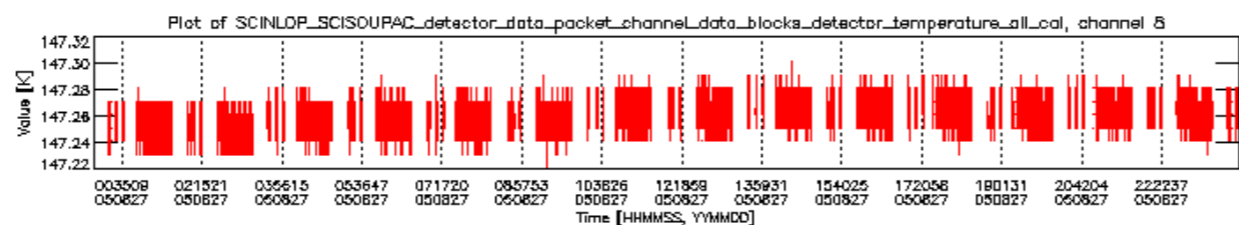

If multiple ADFs of a single type were used, these are marked **red** in the table.

Number	ADF
	<b>CNO (LEVEL_0_CONFIGURATION_FILE)</b>
0	AUX_CNO_AXVPDS20020123_121901_20020101_000000_20200101_000000
	<b>FPO (ORBIT_STATE_VECTOR_FILE)</b>
1	AUX_FPO_AXVPDS20050826_224655_20050826_193305_20050905_205918
2	AUX_FPO_AXVPDS20050826_224717_20050826_193305_20050905_205918
3	AUX_FPO_AXVPDS20050827_235711_20050827_190128_20050906_202741

sciamachy\_daily\_report\_level0\_PFHS\_5\_34\_N\_20050827\_5.PNG

sciamachy\_daily\_report\_level0\_PFHS\_5\_34\_N\_20050827\_6.PNG

Bar plot of ADFs used for ORBIT\_STATE\_VECTOR\_FILE.  
See legend for details.