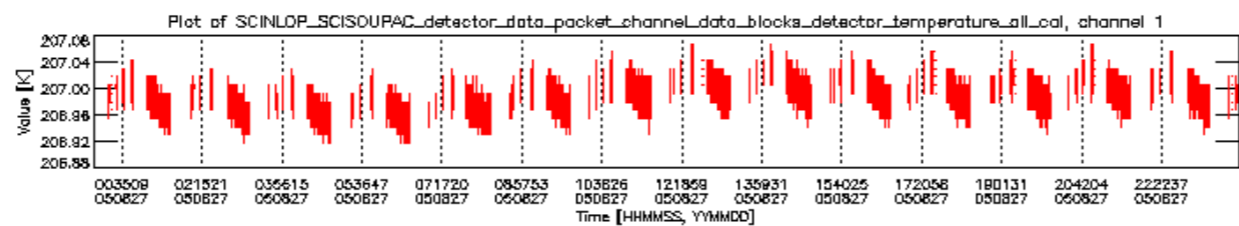

If multiple ADFs of a single type were used, these are marked **red** in the table.

Number	ADF
	<b>CNO (LEVEL_0_CONFIGURATION_FILE)</b>
0	AUX_CNO_AXVPDS20020123_121901_20020101_000000_20200101_000000
	<b>FPO (ORBIT_STATE_VECTOR_FILE)</b>
1	AUX_FPO_AXVPDS20050826_224655_20050826_193305_20050905_205918
2	AUX_FPO_AXVPDS20050826_224717_20050826_193305_20050905_205918
3	AUX_FPO_AXVPDS20050827_235711_20050827_190128_20050906_202741

sciamachy\_daily\_report\_level0\_PFHS\_5\_34\_N\_20050827\_5.PNG

sciamachy\_daily\_report\_level0\_PFHS\_5\_34\_N\_20050827\_6.PNG

Bar plot of ADFs used for ORBIT\_STATE\_VECTOR\_FILE.  
See legend for details.