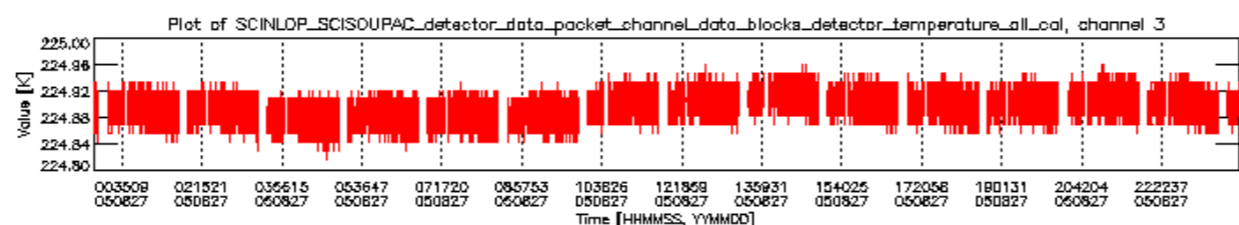

If multiple ADFs of a single type were used, these are marked **red** in the table.

Number	ADF
	<b>CNO (LEVEL_0_CONFIGURATION_FILE)</b>
0	AUX_CNO_AXVPDS20020123_121901_20020101_000000_20200101_000000
	<b>FPO (ORBIT_STATE_VECTOR_FILE)</b>
1	AUX_FPO_AXVPDS20050826_224655_20050826_193305_20050905_205918
2	AUX_FPO_AXVPDS20050826_224717_20050826_193305_20050905_205918
3	AUX_FPO_AXVPDS20050827_235711_20050827_190128_20050906_202741

sciamachy\_daily\_report\_level0\_PFHS\_5\_34\_N\_20050827\_5.PNG

sciamachy\_daily\_report\_level0\_PFHS\_5\_34\_N\_20050827\_6.PNG

Bar plot of ADFs used for ORBIT\_STATE\_VECTOR\_FILE.  
See legend for details.