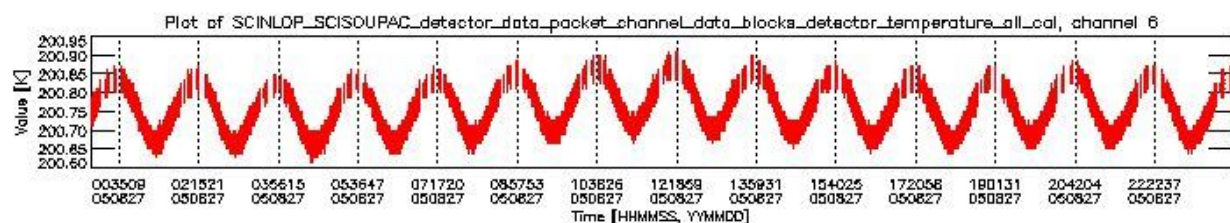

0.3 ADF monitoring

This section shows the (variation in) ADFs used for each of the products. It consists of:

- A table showing which ADFs were used for processing (red values indicate that multiple ADFs of the same type were used)
- Various time line plots, one for each ADF, which show when which ADF was used.

If multiple ADFs of a single type were used, these are marked **red** in the table.

Number	ADF
	CNO (LEVEL_0_CONFIGURATION_FILE)
0	AUX_CNO_AXVPDS20020123_121901_20020101_000000_20200101_000000
	FPO (ORBIT_STATE_VECTOR_FILE)
1	AUX_FPO_AXVPDS20050826_224655_20050826_193305_20050905_205918
2	AUX_FPO_AXVPDS20050826_224717_20050826_193305_20050905_205918
3	AUX_FPO_AXVPDS20050827_235711_20050827_190128_20050906_202741