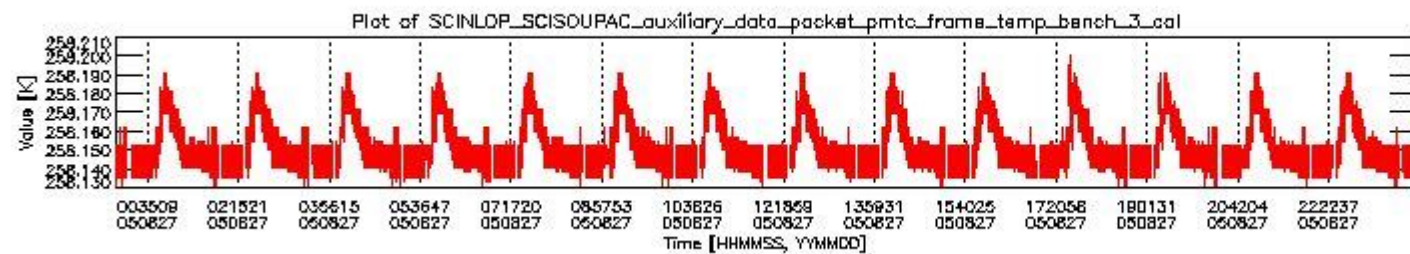

### 0.1.1 Report summary

The table below shows general characteristics of the data that are included into this report.

Item	Value
Report version	vdraft_20050403
Time of report generation	31AUG2005 02:33:39
Data source version	PFHS/5.34-N
Processing scope for products	27AUG2005 00:00:00 to 28AUG2005 00:00:00
Start time of first product within scope	26AUG2005 22:41:20
Stop time of last product within scope	28AUG2005 01:28:58
Total number of level 0 products	17
Number of level 0 products with errors	17

## 0.2 Product Quality Indicators

This section shows information about product quality, currently temperatures.

sciamachy\_daily\_report\_level0\_PFHS\_5\_34\_N\_20050827\_0.PNG

sciamachy\_daily\_report\_level0\_PFHS\_5\_34\_N\_20050827\_1.PNG