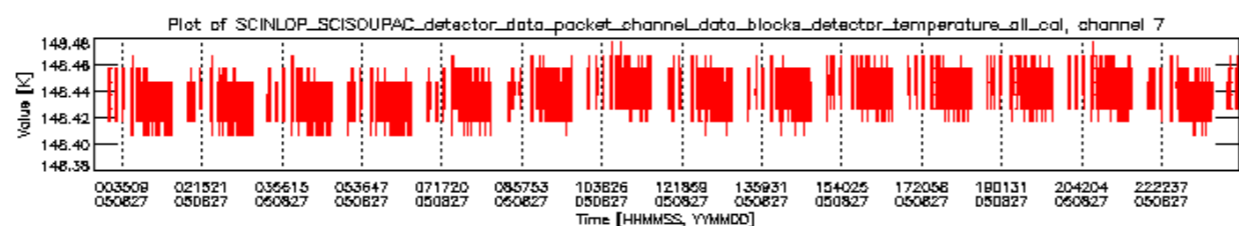

### 0.3 ADF monitoring

This section shows the (variation in) ADFs used for each of the products. It consists of:

- A table showing which ADFs were used for processing (red values indicate that multiple ADFs of the same type were used)
- Various time line plots, one for each ADF, which show when which ADF was used.

If multiple ADFs of a single type were used, these are marked **red** in the table.

Number	ADF
	<b>CNO (LEVEL_0_CONFIGURATION_FILE)</b>
0	AUX_CNO_AXVPDS20020123_121901_20020101_000000_20200101_000000
	<b>FPO (ORBIT_STATE_VECTOR_FILE)</b>
1	AUX_FPO_AXVPDS20050826_224655_20050826_193305_20050905_205918
2	AUX_FPO_AXVPDS20050826_224717_20050826_193305_20050905_205918
3	AUX_FPO_AXVPDS20050827_235711_20050827_190128_20050906_202741

sciamachy\_daily\_report\_level0\_PFHS\_5\_34\_N\_20050827\_5.PNG

sciamachy\_daily\_report\_level0\_PFHS\_5\_34\_N\_20050827\_6.PNG

Bar plot of ADFs used for ORBIT\_STATE\_VECTOR\_FILE.  
See legend for details.