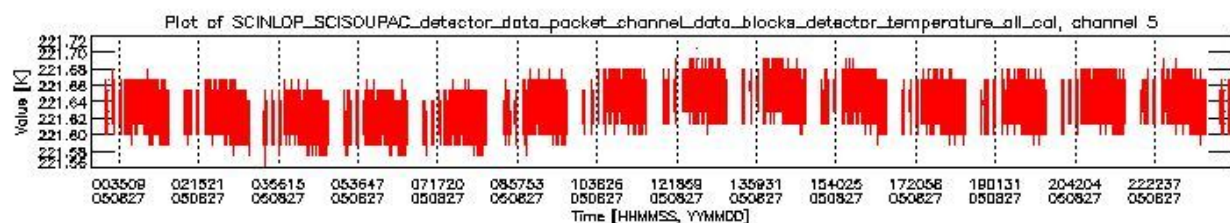

0.3 ADF monitoring

This section shows the (variation in) ADFs used for each of the products. It consists of:

- A table showing which ADFs were used for processing (red values indicate that multiple ADFs of the same type were used)
- Various time line plots, one for each ADF, which show when which ADF was used.

If multiple ADFs of a single type were used, these are marked **red** in the table.

Number	ADF
	CNO (LEVEL_0_CONFIGURATION_FILE)
0	AUX_CNO_AXVPDS20020123_121901_20020101_000000_20200101_000000
	FPO (ORBIT_STATE_VECTOR_FILE)
1	AUX_FPO_AXVPDS20050826_224655_20050826_193305_20050905_205918
2	AUX_FPO_AXVPDS20050826_224717_20050826_193305_20050905_205918
3	AUX_FPO_AXVPDS20050827_235711_20050827_190128_20050906_202741