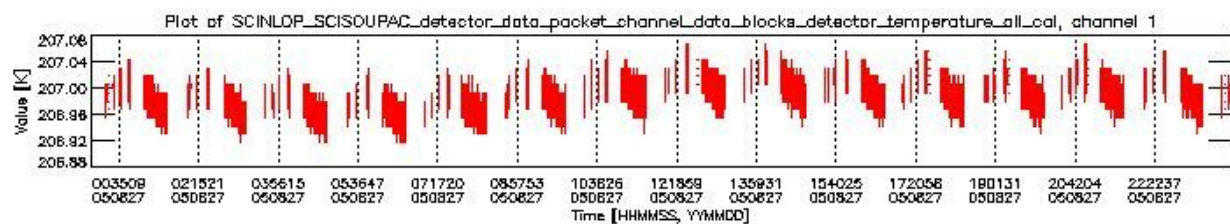

0.3 ADF monitoring

This section shows the (variation in) ADFs used for each of the products. It consists of:

- A table showing which ADFs were used for processing (red values indicate that multiple ADFs of the same type were used)
- Various time line plots, one for each ADF, which show when which ADF was used.

If multiple ADFs of a single type were used, these are marked **red** in the table.

Number	ADF
	CNO (LEVEL_0_CONFIGURATION_FILE)
0	AUX_CNO_AXVPDS20020123_121901_20020101_000000_20200101_000000
	FPO (ORBIT_STATE_VECTOR_FILE)
1	AUX_FPO_AXVPDS20050826_224655_20050826_193305_20050905_205918
2	AUX_FPO_AXVPDS20050826_224717_20050826_193305_20050905_205918
3	AUX_FPO_AXVPDS20050827_235711_20050827_190128_20050906_202741