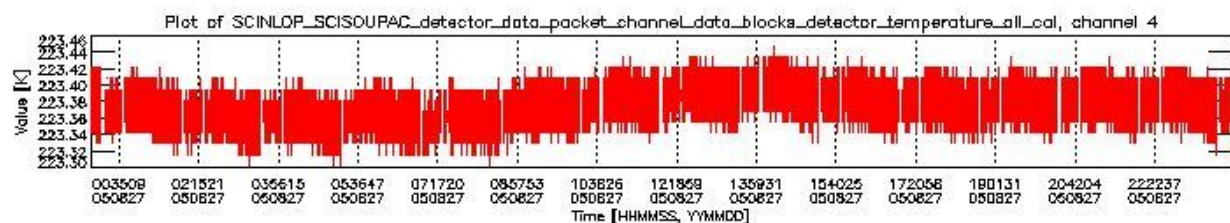

0.3 ADF monitoring

This section shows the (variation in) ADFs used for each of the products. It consists of:

- A table showing which ADFs were used for processing (red values indicate that multiple ADFs of the same type were used)
- Various time line plots, one for each ADF, which show when which ADF was used.

If multiple ADFs of a single type were used, these are marked **red** in the table.

Number	ADF
	CNO (LEVEL_0_CONFIGURATION_FILE)
0	AUX_CNO_AXVPDS20020123_121901_20020101_000000_20200101_000000
	FPO (ORBIT_STATE_VECTOR_FILE)
1	AUX_FPO_AXVPDS20050826_224655_20050826_193305_20050905_205918
2	AUX_FPO_AXVPDS20050826_224717_20050826_193305_20050905_205918
3	AUX_FPO_AXVPDS20050827_235711_20050827_190128_20050906_202741