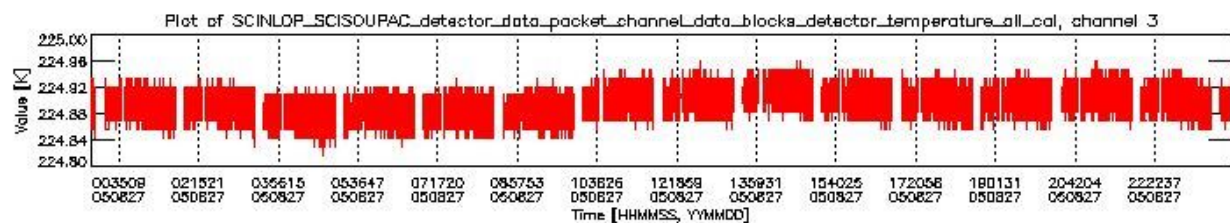

0.3 ADF monitoring

This section shows the (variation in) ADFs used for each of the products. It consists of:

- A table showing which ADFs were used for processing (red values indicate that multiple ADFs of the same type were used)
- Various time line plots, one for each ADF, which show when which ADF was used.

If multiple ADFs of a single type were used, these are marked **red** in the table.

Number	ADF
	CNO (LEVEL_0_CONFIGURATION_FILE)
0	AUX_CNO_AXVPDS20020123_121901_20020101_000000_20200101_000000
	FPO (ORBIT_STATE_VECTOR_FILE)
1	AUX_FPO_AXVPDS20050826_224655_20050826_193305_20050905_205918
2	AUX_FPO_AXVPDS20050826_224717_20050826_193305_20050905_205918
3	AUX_FPO_AXVPDS20050827_235711_20050827_190128_20050906_202741