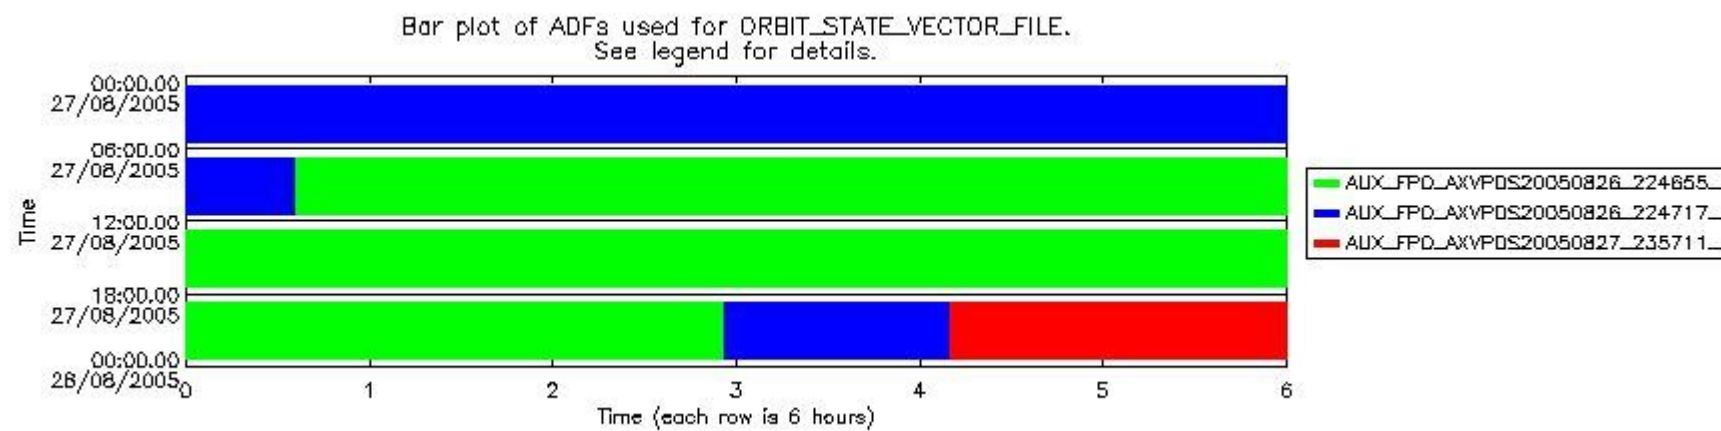

sciamachy_daily_report_level0_PFHS_5_34_N_20050827_6.PNG