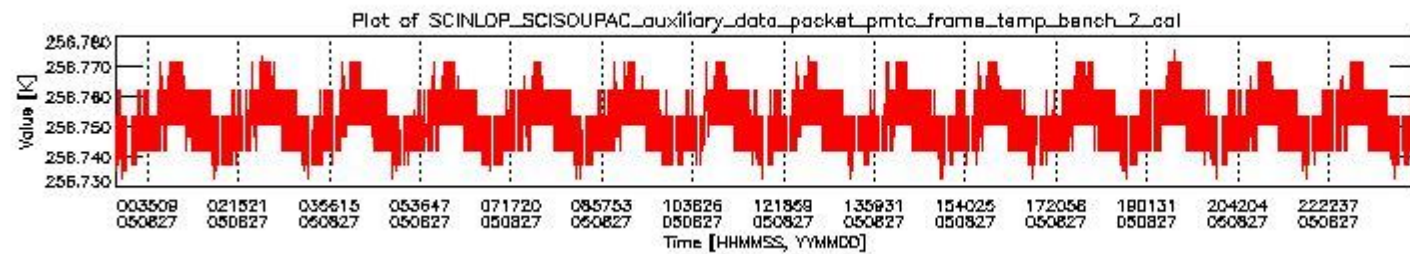

### 0.1.1 Report summary

The table below shows general characteristics of the data that are included into this report.

Item	Value
Report version	vdraft_20050403
Time of report generation	31AUG2005 02:33:39
Data source version	PFHS/5.34-N
Processing scope for products	27AUG2005 00:00:00 to 28AUG2005 00:00:00
Start time of first product within scope	26AUG2005 22:41:20
Stop time of last product within scope	28AUG2005 01:28:58
Total number of level 0 products	17
Number of level 0 products with errors	17

## 0.2 Product Quality Indicators

This section shows information about product quality, currently temperatures.

sciamachy\_daily\_report\_level0\_PFHS\_5\_34\_N\_20050827\_0.PNG

sciamachy\_daily\_report\_level0\_PFHS\_5\_34\_N\_20050827\_1.PNG