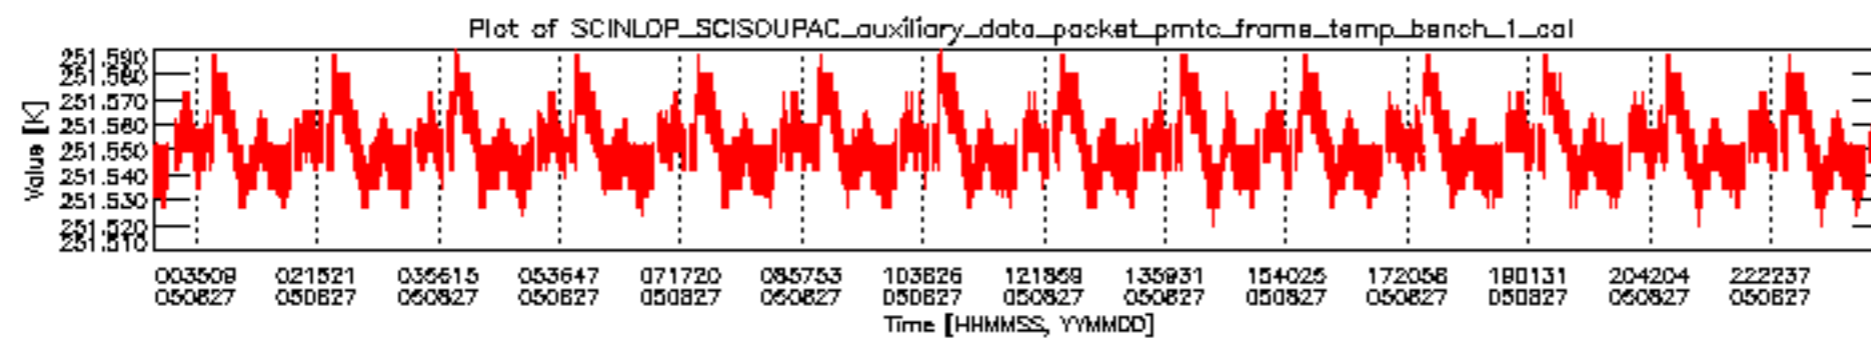

### 0.3 ADF monitoring

This section shows the (variation in) ADFs used for each of the products. It consists of:

- A table showing which ADFs were used for processing (red values indicate that multiple ADFs of the same type were used)
- Various time line plots, one for each ADF, which show when which ADF was used.

If multiple ADFs of a single type were used, these are marked **red** in the table.

Number	ADF
	<b>CNO (LEVEL_0_CONFIGURATION_FILE)</b>
0	AUX_CNO_AXVPDS20020123_121901_20020101_000000_20200101_000000
	<b>FPO (ORBIT_STATE_VECTOR_FILE)</b>
1	AUX_FPO_AXVPDS20050826_224655_20050826_193305_20050905_205918
2	AUX_FPO_AXVPDS20050826_224717_20050826_193305_20050905_205918
3	AUX_FPO_AXVPDS20050827_235711_20050827_190128_20050906_202741

sciamachy\_daily\_report\_level0\_PFHS\_5\_34\_N\_20050827\_5.PNG

sciamachy\_daily\_report\_level0\_PFHS\_5\_34\_N\_20050827\_6.PNG

Bar plot of ADFs used for ORBIT\_STATE\_VECTOR\_FILE.  
See legend for details.