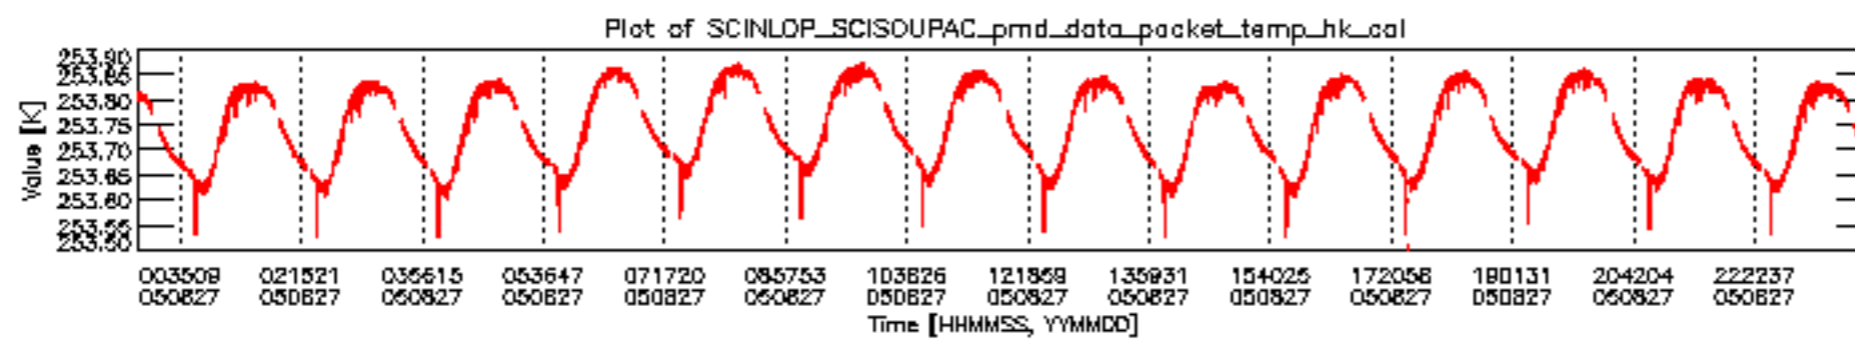

If multiple ADFs of a single type were used, these are marked **red** in the table.

Number	ADF
	<b>CNO (LEVEL_0_CONFIGURATION_FILE)</b>
0	AUX_CNO_AXVPDS20020123_121901_20020101_000000_20200101_000000
	<b>FPO (ORBIT_STATE_VECTOR_FILE)</b>
1	AUX_FPO_AXVPDS20050826_224655_20050826_193305_20050905_205918
2	AUX_FPO_AXVPDS20050826_224717_20050826_193305_20050905_205918
3	AUX_FPO_AXVPDS20050827_235711_20050827_190128_20050906_202741

sciamachy\_daily\_report\_level0\_PFHS\_5\_34\_N\_20050827\_5.PNG

sciamachy\_daily\_report\_level0\_PFHS\_5\_34\_N\_20050827\_6.PNG

Bar plot of ADFs used for ORBIT\_STATE\_VECTOR\_FILE.  
See legend for details.