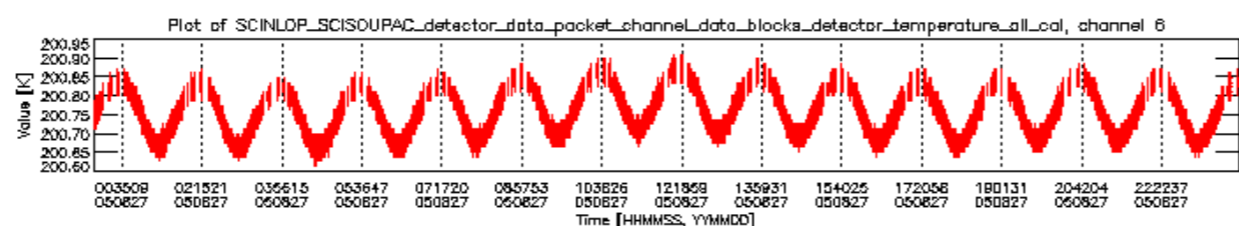

If multiple ADFs of a single type were used, these are marked **red** in the table.

Number	ADF
	<b>CNO (LEVEL_0_CONFIGURATION_FILE)</b>
0	AUX_CNO_AXVPDS20020123_121901_20020101_000000_20200101_000000
	<b>FPO (ORBIT_STATE_VECTOR_FILE)</b>
1	AUX_FPO_AXVPDS20050826_224655_20050826_193305_20050905_205918
2	AUX_FPO_AXVPDS20050826_224717_20050826_193305_20050905_205918
3	AUX_FPO_AXVPDS20050827_235711_20050827_190128_20050906_202741

sciamachy\_daily\_report\_level0\_PFHS\_5\_34\_N\_20050827\_5.PNG

sciamachy\_daily\_report\_level0\_PFHS\_5\_34\_N\_20050827\_6.PNG

Bar plot of ADFs used for ORBIT\_STATE\_VECTOR\_FILE.  
See legend for details.