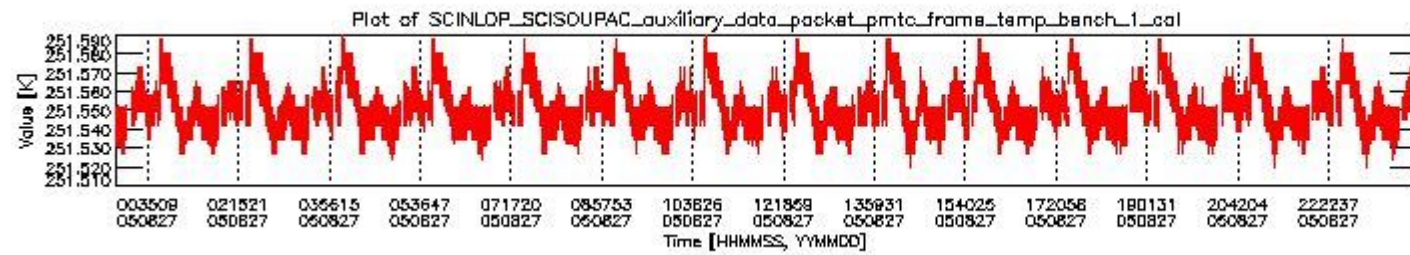

sciamachy_daily_report_level0_PFHS_5_34_N_20050827_0.PNG