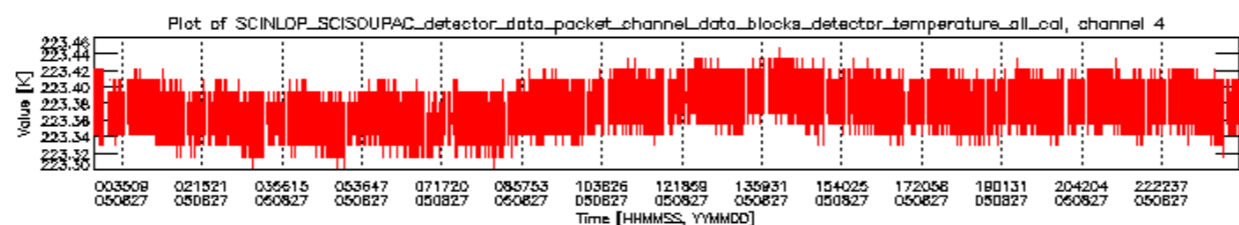

If multiple ADFs of a single type were used, these are marked **red** in the table.

Number	ADF
	<b>CNO (LEVEL_0_CONFIGURATION_FILE)</b>
0	AUX_CNO_AXVPDS20020123_121901_20020101_000000_20200101_000000
	<b>FPO (ORBIT_STATE_VECTOR_FILE)</b>
1	AUX_FPO_AXVPDS20050826_224655_20050826_193305_20050905_205918
2	AUX_FPO_AXVPDS20050826_224717_20050826_193305_20050905_205918
3	AUX_FPO_AXVPDS20050827_235711_20050827_190128_20050906_202741

sciamachy\_daily\_report\_level0\_PFHS\_5\_34\_N\_20050827\_5.PNG

sciamachy\_daily\_report\_level0\_PFHS\_5\_34\_N\_20050827\_6.PNG

Bar plot of ADFs used for ORBIT\_STATE\_VECTOR\_FILE.  
See legend for details.