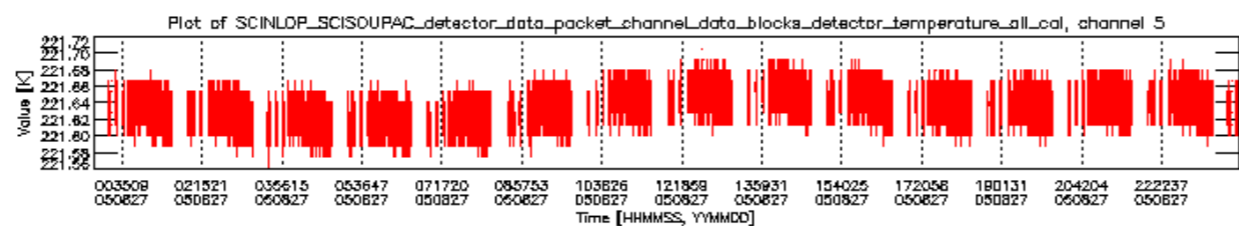

If multiple ADFs of a single type were used, these are marked **red** in the table.

Number	ADF
	<b>CNO (LEVEL_0_CONFIGURATION_FILE)</b>
0	AUX_CNO_AXVPDS20020123_121901_20020101_000000_20200101_000000
	<b>FPO (ORBIT_STATE_VECTOR_FILE)</b>
1	AUX_FPO_AXVPDS20050826_224655_20050826_193305_20050905_205918
2	AUX_FPO_AXVPDS20050826_224717_20050826_193305_20050905_205918
3	AUX_FPO_AXVPDS20050827_235711_20050827_190128_20050906_202741

sciamachy\_daily\_report\_level0\_PFHS\_5\_34\_N\_20050827\_5.PNG

sciamachy\_daily\_report\_level0\_PFHS\_5\_34\_N\_20050827\_6.PNG

Bar plot of ADFs used for ORBIT\_STATE\_VECTOR\_FILE.  
See legend for details.