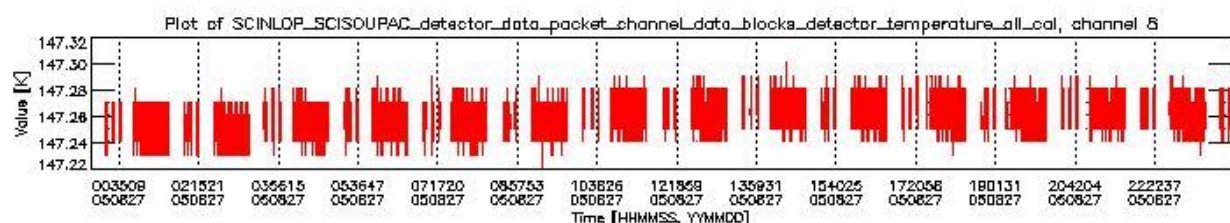

0.3 ADF monitoring

This section shows the (variation in) ADFs used for each of the products. It consists of:

- A table showing which ADFs were used for processing (red values indicate that multiple ADFs of the same type were used)
- Various time line plots, one for each ADF, which show when which ADF was used.

If multiple ADFs of a single type were used, these are marked **red** in the table.

Number	ADF
	CNO (LEVEL_0_CONFIGURATION_FILE)
0	AUX_CNO_AXVPDS20020123_121901_20020101_000000_20200101_000000
	FPO (ORBIT_STATE_VECTOR_FILE)
1	AUX_FPO_AXVPDS20050826_224655_20050826_193305_20050905_205918
2	AUX_FPO_AXVPDS20050826_224717_20050826_193305_20050905_205918
3	AUX_FPO_AXVPDS20050827_235711_20050827_190128_20050906_202741