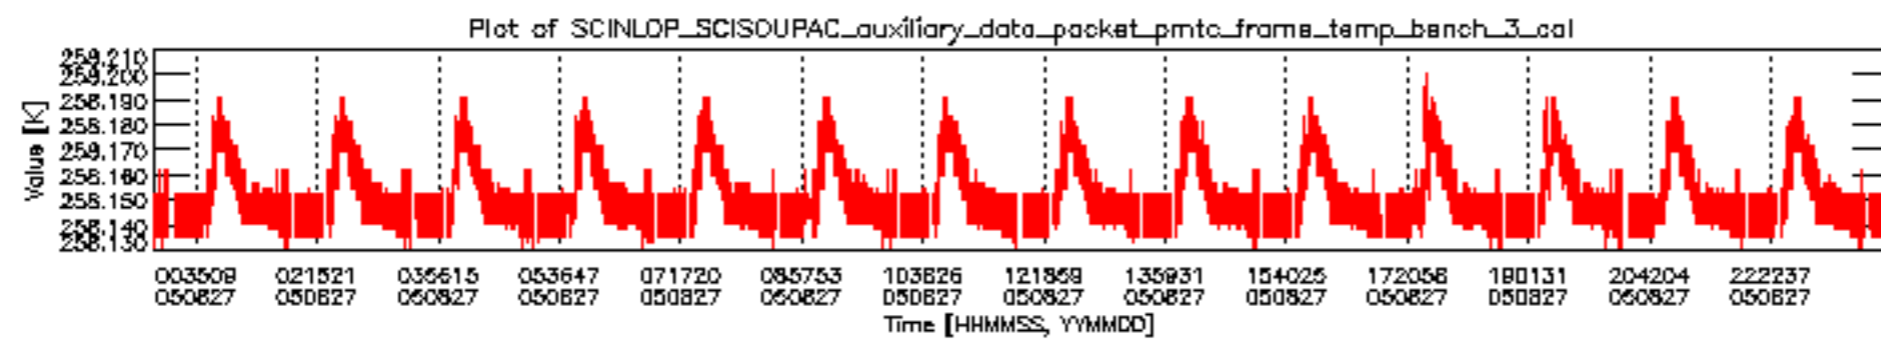

### 0.3 ADF monitoring

This section shows the (variation in) ADFs used for each of the products. It consists of:

- A table showing which ADFs were used for processing (red values indicate that multiple ADFs of the same type were used)
- Various time line plots, one for each ADF, which show when which ADF was used.

If multiple ADFs of a single type were used, these are marked **red** in the table.

Number	ADF
	<b>CNO (LEVEL_0_CONFIGURATION_FILE)</b>
0	AUX_CNO_AXVPDS20020123_121901_20020101_000000_20200101_000000
	<b>FPO (ORBIT_STATE_VECTOR_FILE)</b>
1	AUX_FPO_AXVPDS20050826_224655_20050826_193305_20050905_205918
2	AUX_FPO_AXVPDS20050826_224717_20050826_193305_20050905_205918
3	AUX_FPO_AXVPDS20050827_235711_20050827_190128_20050906_202741

sciamachy\_daily\_report\_level0\_PFHS\_5\_34\_N\_20050827\_5.PNG

sciamachy\_daily\_report\_level0\_PFHS\_5\_34\_N\_20050827\_6.PNG

Bar plot of ADFs used for ORBIT\_STATE\_VECTOR\_FILE.  
See legend for details.