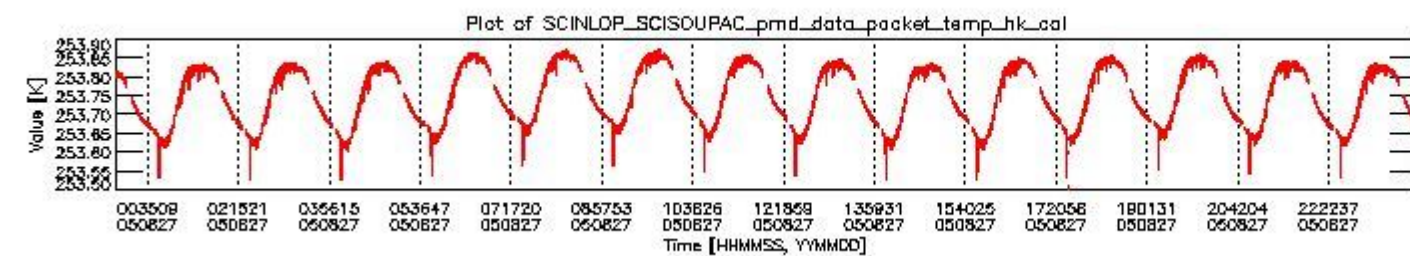

sciamachy_daily_report_level0_PFHS_5_34_N_20050827_3.PNG