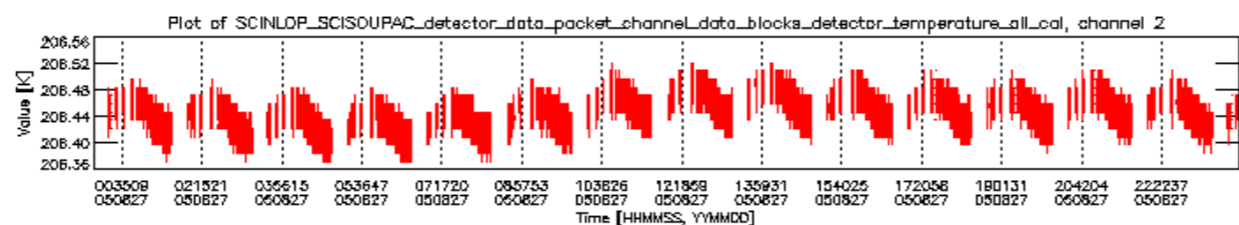

If multiple ADFs of a single type were used, these are marked **red** in the table.

Number	ADF
	<b>CNO (LEVEL_0_CONFIGURATION_FILE)</b>
0	AUX_CNO_AXVPDS20020123_121901_20020101_000000_20200101_000000
	<b>FPO (ORBIT_STATE_VECTOR_FILE)</b>
1	AUX_FPO_AXVPDS20050826_224655_20050826_193305_20050905_205918
2	AUX_FPO_AXVPDS20050826_224717_20050826_193305_20050905_205918
3	AUX_FPO_AXVPDS20050827_235711_20050827_190128_20050906_202741

sciamachy\_daily\_report\_level0\_PFHS\_5\_34\_N\_20050827\_5.PNG

sciamachy\_daily\_report\_level0\_PFHS\_5\_34\_N\_20050827\_6.PNG

Bar plot of ADFs used for ORBIT\_STATE\_VECTOR\_FILE.  
See legend for details.