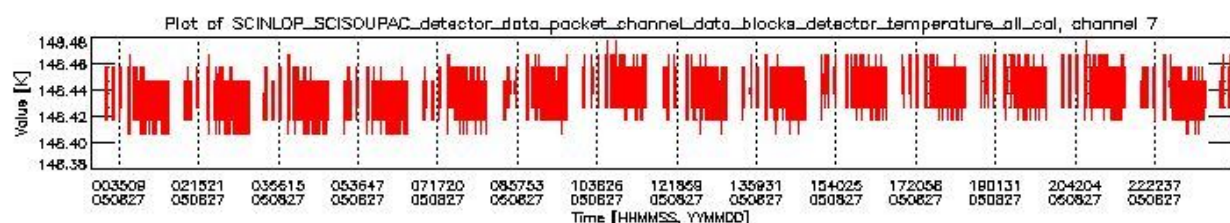

0.3 ADF monitoring

This section shows the (variation in) ADFs used for each of the products. It consists of:

- A table showing which ADFs were used for processing (red values indicate that multiple ADFs of the same type were used)
- Various time line plots, one for each ADF, which show when which ADF was used.

If multiple ADFs of a single type were used, these are marked **red** in the table.

Number	ADF
	CNO (LEVEL_0_CONFIGURATION_FILE)
0	AUX_CNO_AXVPDS20020123_121901_20020101_000000_20200101_000000
	FPO (ORBIT_STATE_VECTOR_FILE)
1	AUX_FPO_AXVPDS20050826_224655_20050826_193305_20050905_205918
2	AUX_FPO_AXVPDS20050826_224717_20050826_193305_20050905_205918
3	AUX_FPO_AXVPDS20050827_235711_20050827_190128_20050906_202741