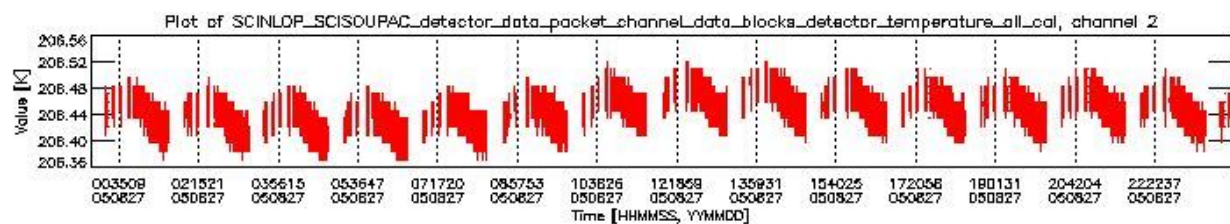

0.3 ADF monitoring

This section shows the (variation in) ADFs used for each of the products. It consists of:

- A table showing which ADFs were used for processing (red values indicate that multiple ADFs of the same type were used)
- Various time line plots, one for each ADF, which show when which ADF was used.

If multiple ADFs of a single type were used, these are marked **red** in the table.

Number	ADF
	CNO (LEVEL_0_CONFIGURATION_FILE)
0	AUX_CNO_AXVPDS20020123_121901_20020101_000000_20200101_000000
	FPO (ORBIT_STATE_VECTOR_FILE)
1	AUX_FPO_AXVPDS20050826_224655_20050826_193305_20050905_205918
2	AUX_FPO_AXVPDS20050826_224717_20050826_193305_20050905_205918
3	AUX_FPO_AXVPDS20050827_235711_20050827_190128_20050906_202741