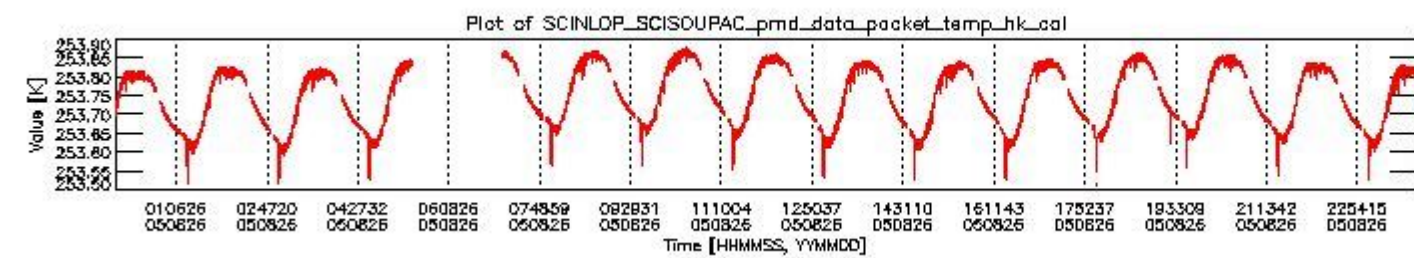

sciamachy_daily_report_level0_PFHS_5_34_N_20050826_3.PNG