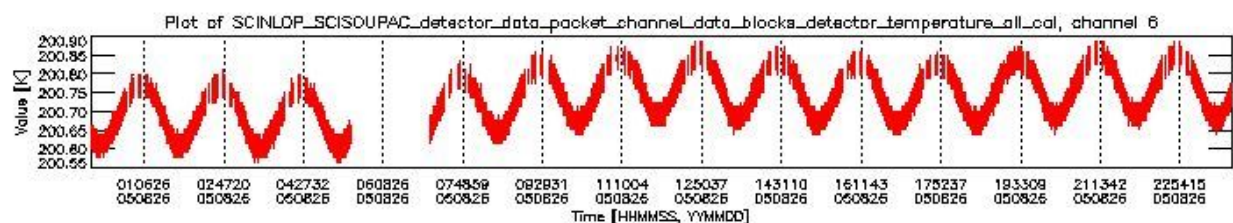

0.3 ADF monitoring

This section shows the (variation in) ADFs used for each of the products. It consists of:

- A table showing which ADFs were used for processing (red values indicate that multiple ADFs of the same type were used)
- Various time line plots, one for each ADF, which show when which ADF was used.

If multiple ADFs of a single type were used, these are marked **red** in the table.

Number	ADF
	CNO (LEVEL_0_CONFIGURATION_FILE)
0	AUX_CNO_AXVPDS20020123_121901_20020101_000000_20200101_000000
	FPO (ORBIT_STATE_VECTOR_FILE)
1	AUX_FPO_AXVPDS20050825_231928_20050825_182406_20050904_213055
2	AUX_FPO_AXVPDS20050825_231954_20050825_182406_20050904_213055
3	AUX_FPO_AXVPDS20050826_224717_20050826_193305_20050905_205918