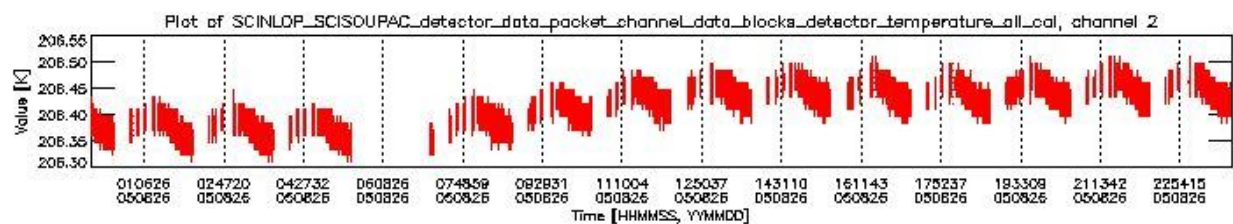

0.3 ADF monitoring

This section shows the (variation in) ADFs used for each of the products. It consists of:

- A table showing which ADFs were used for processing (red values indicate that multiple ADFs of the same type were used)
- Various time line plots, one for each ADF, which show when which ADF was used.

If multiple ADFs of a single type were used, these are marked **red** in the table.

Number	ADF
	CNO (LEVEL_0_CONFIGURATION_FILE)
0	AUX_CNO_AXVPDS20020123_121901_20020101_000000_20200101_000000
	FPO (ORBIT_STATE_VECTOR_FILE)
1	AUX_FPO_AXVPDS20050825_231928_20050825_182406_20050904_213055
2	AUX_FPO_AXVPDS20050825_231954_20050825_182406_20050904_213055
3	AUX_FPO_AXVPDS20050826_224717_20050826_193305_20050905_205918