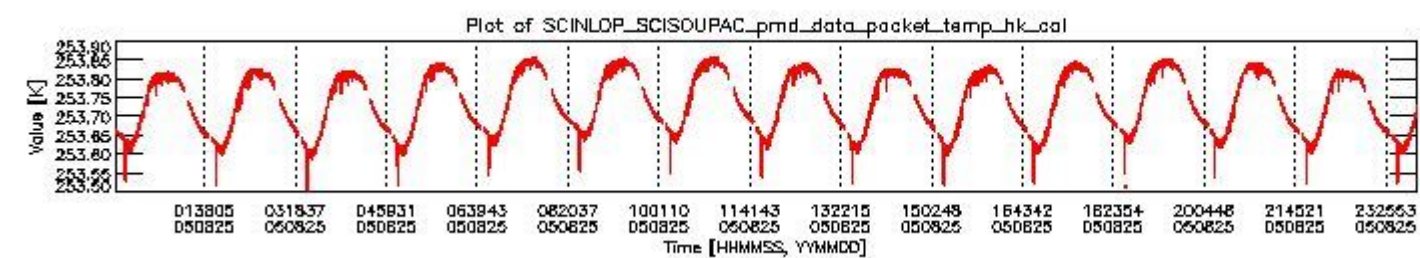

sciamachy_daily_report_level0_PFHS_5_34_N_20050825_3.PNG