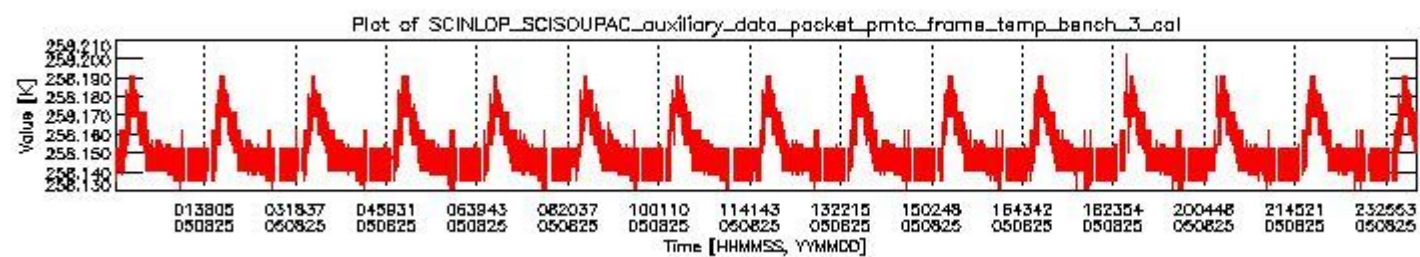

0.1.1 Report summary

The table below shows general characteristics of the data that are included into this report.

Item	Value
Report version	vdraft_20050403
Time of report generation	29AUG2005 03:49:31
Data source version	PFHS/5.34-N
Processing scope for products	25AUG2005 00:00:00 to 26AUG2005 00:00:00
Start time of first product within scope	24AUG2005 23:46:28
Stop time of last product within scope	26AUG2005 00:53:22
Total number of level 0 products	16
Number of level 0 products with errors	16

0.2 Product Quality Indicators

This section shows information about product quality, currently temperatures.

sciamachy_daily_report_level0_PFHS_5_34_N_20050825_0.PNG

sciamachy_daily_report_level0_PFHS_5_34_N_20050825_1.PNG

- A table showing which ADFs were used for processing (red values indicate that multiple ADFs of the same type were used)
- Various time line plots, one for each ADF, which show when which ADF was used.