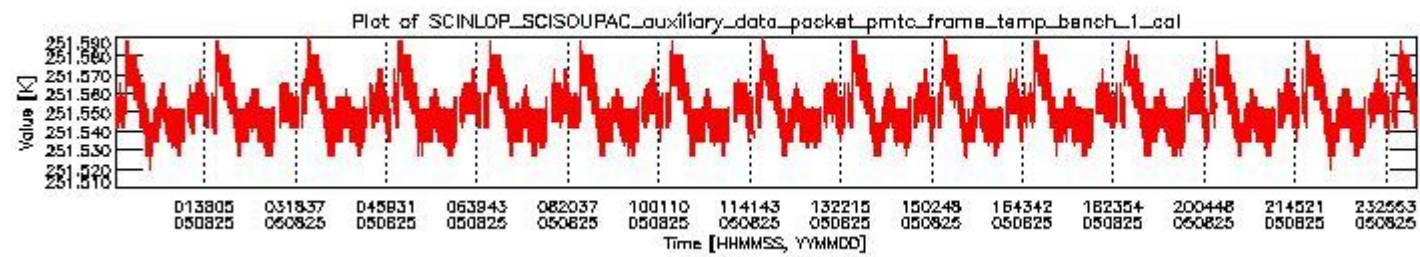

0. SCIAMACHY Daily Report for level 0 products

[0.1 General Info](#)

[0.2 Product Quality Indicators](#)

[0.3 ADF monitoring](#)

0.1 General Info

This report contains a daily analysis on parameters extracted from SCIAMACHY level 0 data (The SCI_NL__0P product).

0.1.1 Report summary

The table below shows general characteristics of the data that are included into this report.

Item	Value
Report version	vdraft_20050403
Time of report generation	29AUG2005 03:49:31
Data source version	PFHS/5.34-N
Processing scope for products	25AUG2005 00:00:00 to 26AUG2005 00:00:00
Start time of first product within scope	24AUG2005 23:46:28
Stop time of last product within scope	26AUG2005 00:53:22
Total number of level 0 products	16
Number of level 0 products with errors	16

0.2 Product Quality Indicators

This section shows information about product quality, currently temperatures.

sciamachy_daily_report_level0_PFHS_5_34_N_20050825_0.PNG

sciamachy_daily_report_level0_PFHS_5_34_N_20050825_1.PNG

- A table showing which ADFs were used for processing (red values indicate that multiple ADFs of the same type were used)
- Various time line plots, one for each ADF, which show when which ADF was used.