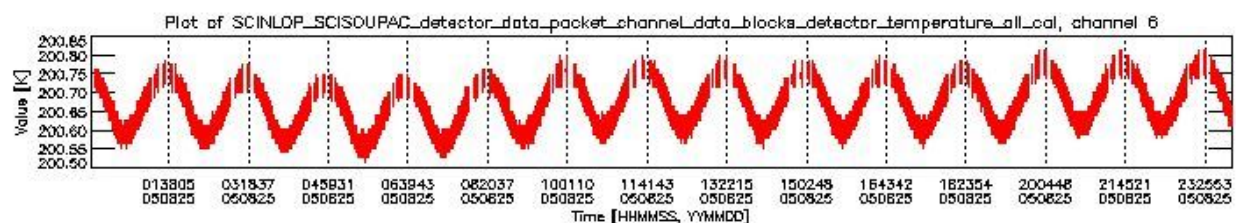

0.3 ADF monitoring

This section shows the (variation in) ADFs used for each of the products. It consists of:

- A table showing which ADFs were used for processing (red values indicate that multiple ADFs of the same type were used)
- Various time line plots, one for each ADF, which show when which ADF was used.

If multiple ADFs of a single type were used, these are marked **red** in the table.

Number	ADF
	CNO (LEVEL_0_CONFIGURATION_FILE)
0	AUX_CNO_AXVPDS20020123_121901_20020101_000000_20200101_000000
	FPO (ORBIT_STATE_VECTOR_FILE)
1	AUX_FPO_AXVPDS20050824_234855_20050824_185543_20050903_202156
2	AUX_FPO_AXVPDS20050824_234912_20050824_185543_20050903_202156
3	AUX_FPO_AXVPDS20050825_231954_20050825_182406_20050904_213055