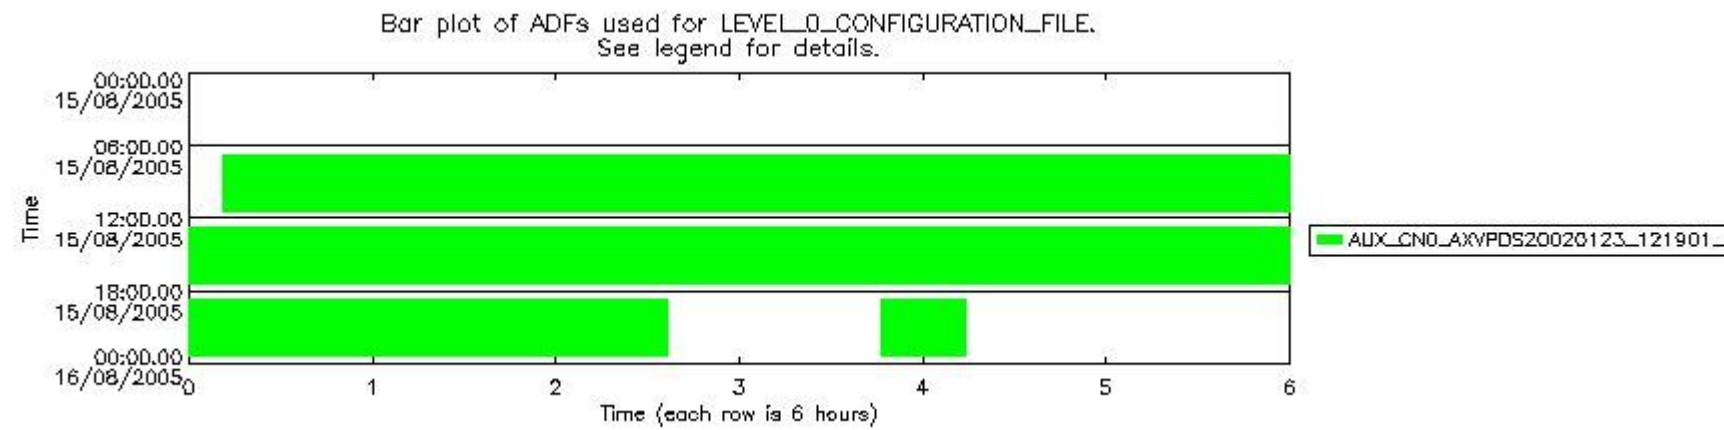

0.3 ADF monitoring

This section shows the (variation in) ADFs used for each of the products. It consists of:

- A table showing which ADFs were used for processing (red values indicate that multiple ADFs of the same type were used)
- Various time line plots, one for each ADF, which show when which ADF was used.

If multiple ADFs of a single type were used, these are marked **red** in the table.

Number	ADF
	CNO (LEVEL_0_CONFIGURATION_FILE)
0	AUX_CNO_AXVPDS20020123_121901_20020101_000000_20200101_000000
	FPO (ORBIT_STATE_VECTOR_FILE)
1	AUX_FPO_AXVPDS20050815_001345_20050814_191006_20050824_203619

sciamachy_daily_report_level0_PFHS_5_34_N_20050815_5.PNG