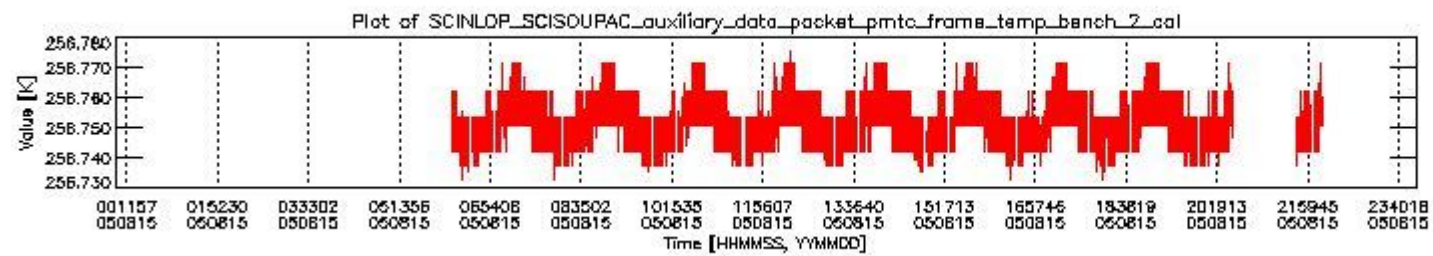

sciamachy_daily_report_level0_PFHS_5_34_N_20050815_1.PNG