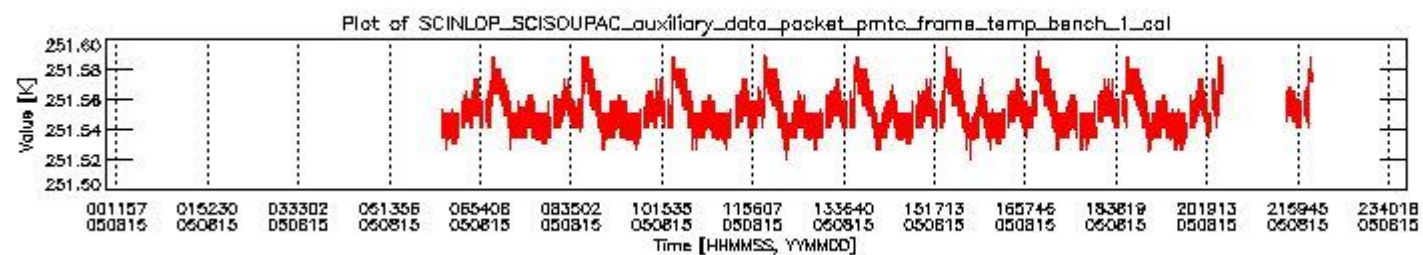

#	Product name	Start time	Stop time	Prod err	ISP err sign	ISP miss sign	ISP disc sign	rs sign
0	SCI_NL__0PNPDK20050815_061126_000042382039_00492_18081_0229.N1	15AUG2005 06:11:26	15AUG2005 07:22:04	1	0	1	0	0
1	SCI_NL__0PNPDK20050815_072108_000062162039_00493_18082_0230.N1	15AUG2005 07:21:08	15AUG2005 09:04:45	1	0	1	0	0
2	SCI_NL__0PNPDK20050815_090336_000059802039_00494_18083_0231.N1	15AUG2005 09:03:36	15AUG2005 10:43:17	1	0	1	0	0
3	SCI_NL__0PNPDK20050815_104317_000059672039_00495_18084_0232.N1	15AUG2005 10:43:17	15AUG2005 12:22:44	1	0	1	0	0
4	SCI_NL__0PNPDK20050815_122244_000059802039_00496_18085_0233.N1	15AUG2005 12:22:44	15AUG2005 14:02:25	1	0	1	0	0
5	SCI_NL__0PNPDK20050815_140129_000058992039_00497_18086_0234.N1	15AUG2005 14:01:29	15AUG2005 15:39:48	1	0	1	0	0
6	SCI_NL__0PNPDK20050815_153852_000058372039_00498_18087_0235.N1	15AUG2005 15:38:52	15AUG2005 17:16:10	1	0	1	0	0
7	SCI_NL__0PNPDK20050815_171405_000061292039_00499_18088_0236.N1	15AUG2005 17:14:05	15AUG2005 18:56:15	1	0	1	0	0
8	SCI_NL__0PNPDK20050815_185507_000060862039_00500_18089_0237.N1	15AUG2005 18:55:07	15AUG2005 20:36:33	1	0	1	0	0
9	SCI_NL__0PNPDK20050815_214610_000016782039_00501_18090_0238.N1	15AUG2005 21:46:10	15AUG2005 22:14:09	1	0	1	0	0

0.2 Product Quality Indicators

This section shows information about product quality, currently temperatures.