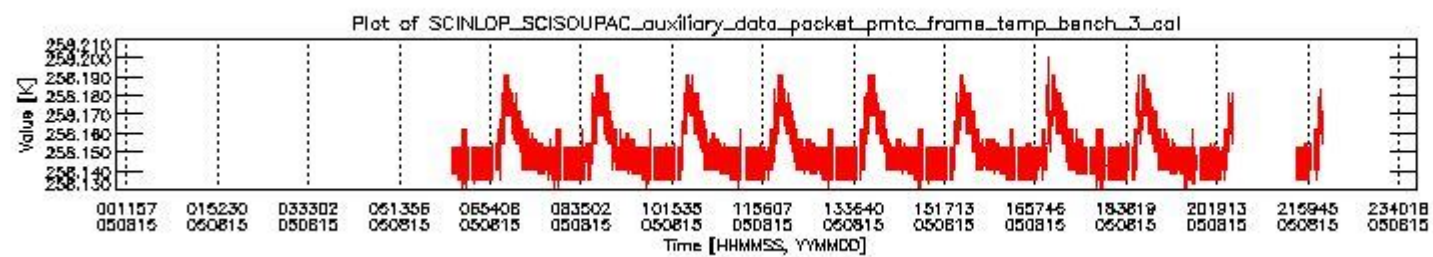

sciamachy_daily_report_level0_PFHS_5_34_N_20050815_2.PNG