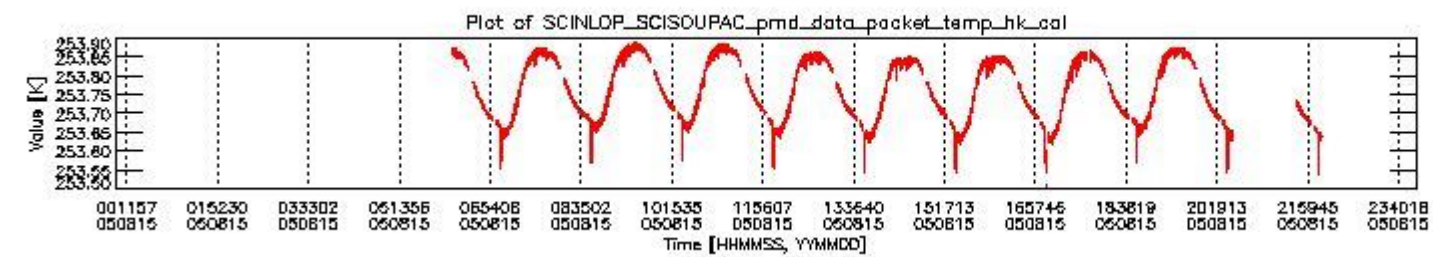

### 0.1.1 Report summary

The table below shows general characteristics of the data that are included into this report.

Item	Value
Report version	vdraft_20050403
Time of report generation	19AUG2005 00:47:52
Data source version	PFHS/5.34-N
Processing scope for products	15AUG2005 00:00:00 to 16AUG2005 00:00:00
Start time of first product within scope	15AUG2005 06:11:26
Stop time of last product within scope	15AUG2005 22:14:09
Total number of level 0 products	10
Number of level 0 products with errors	10

## 0.2 Product Quality Indicators

This section shows information about product quality, currently temperatures.

sciamachy\_daily\_report\_level0\_PFHS\_5\_34\_N\_20050815\_1.PNG

sciamachy\_daily\_report\_level0\_PFHS\_5\_34\_N\_20050815\_2.PNG