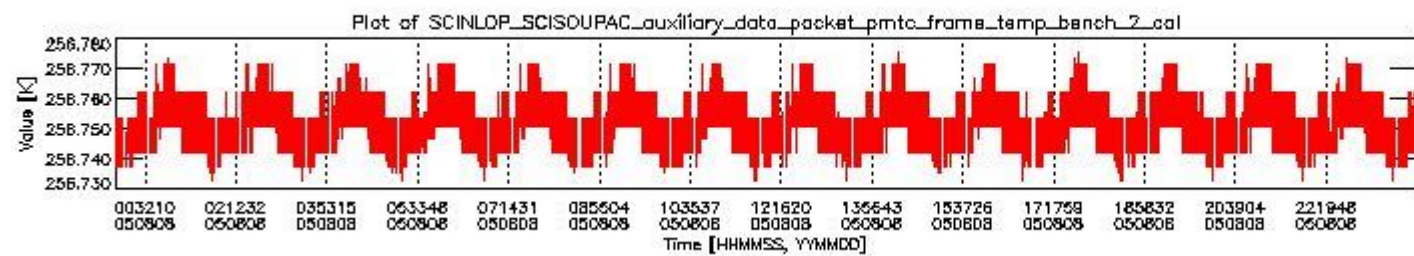

### 0.1.1 Report summary

The table below shows general characteristics of the data that are included into this report.

Item	Value
Report version	vdraft_20050403
Time of report generation	12AUG2005 09:27:17
Data source version	PFHS/5.34-N
Processing scope for products	08AUG2005 00:00:00 to 09AUG2005 00:00:00
Start time of first product within scope	07AUG2005 22:39:22
Stop time of last product within scope	09AUG2005 01:29:03
Total number of level 0 products	17
Number of level 0 products with errors	17

## 0.2 Product Quality Indicators

This section shows information about product quality, currently temperatures.

sciamachy\_daily\_report\_level0\_PFHS\_5\_34\_N\_20050808\_0.PNG

sciamachy\_daily\_report\_level0\_PFHS\_5\_34\_N\_20050808\_1.PNG