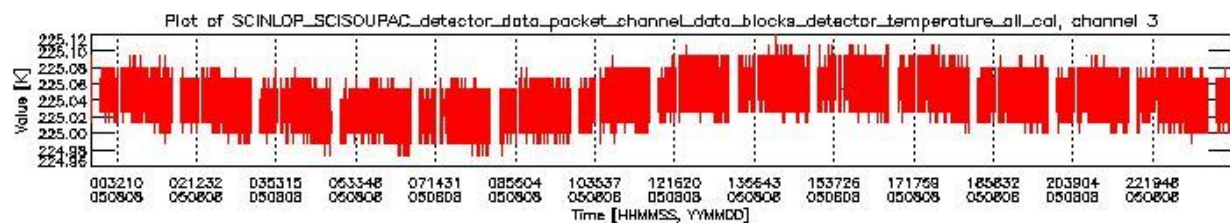

0.3 ADF monitoring

This section shows the (variation in) ADFs used for each of the products. It consists of:

- A table showing which ADFs were used for processing (red values indicate that multiple ADFs of the same type were used)
- Various time line plots, one for each ADF, which show when which ADF was used.

If multiple ADFs of a single type were used, these are marked **red** in the table.

Number	ADF
	CNO (LEVEL_0_CONFIGURATION_FILE)
0	AUX_CNO_AXVPDS20020123_121901_20020101_000000_20200101_000000
	FPO (ORBIT_STATE_VECTOR_FILE)
1	AUX_FPO_AXVPDS20050804_223459_20050804_192429_20050814_205042
2	AUX_FPO_AXVPDS20050804_223556_20050804_192429_20050814_205042
3	AUX_FPO_AXVPDS20050808_090951_20050807_193014_20050817_205627
4	AUX_FPO_AXVPDS20050808_091044_20050807_193014_20050817_205627