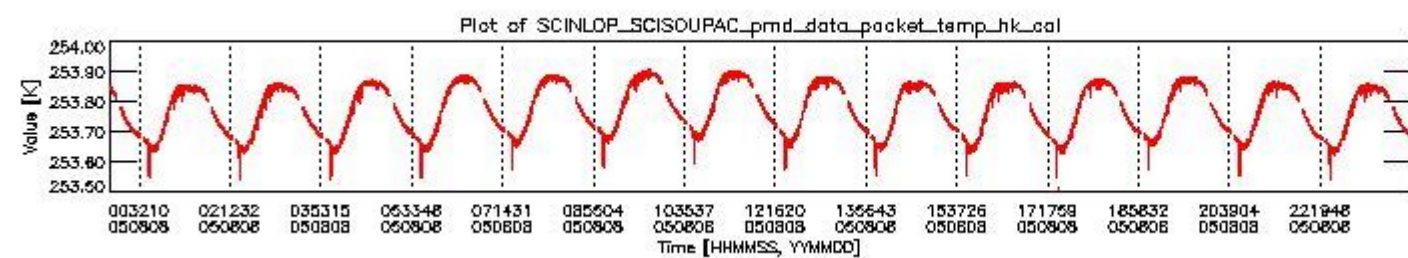

sciamachy_daily_report_level0_PFHS_5_34_N_20050808_3.PNG