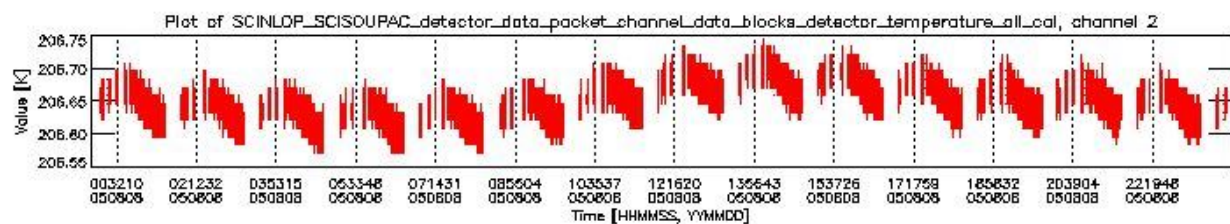

0.3 ADF monitoring

This section shows the (variation in) ADFs used for each of the products. It consists of:

- A table showing which ADFs were used for processing (red values indicate that multiple ADFs of the same type were used)
- Various time line plots, one for each ADF, which show when which ADF was used.

If multiple ADFs of a single type were used, these are marked **red** in the table.

Number	ADF
	CNO (LEVEL_0_CONFIGURATION_FILE)
0	AUX_CNO_AXVPDS20020123_121901_20020101_000000_20200101_000000
	FPO (ORBIT_STATE_VECTOR_FILE)
1	AUX_FPO_AXVPDS20050804_223459_20050804_192429_20050814_205042
2	AUX_FPO_AXVPDS20050804_223556_20050804_192429_20050814_205042
3	AUX_FPO_AXVPDS20050808_090951_20050807_193014_20050817_205627
4	AUX_FPO_AXVPDS20050808_091044_20050807_193014_20050817_205627