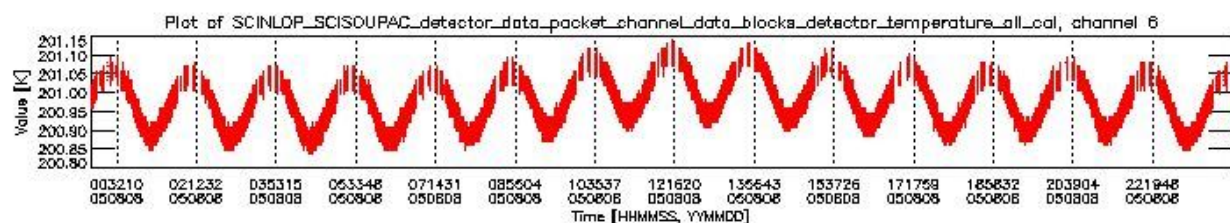

0.3 ADF monitoring

This section shows the (variation in) ADFs used for each of the products. It consists of:

- A table showing which ADFs were used for processing (red values indicate that multiple ADFs of the same type were used)
- Various time line plots, one for each ADF, which show when which ADF was used.

If multiple ADFs of a single type were used, these are marked **red** in the table.

Number	ADF
	CNO (LEVEL_0_CONFIGURATION_FILE)
0	AUX_CNO_AXVPDS20020123_121901_20020101_000000_20200101_000000
	FPO (ORBIT_STATE_VECTOR_FILE)
1	AUX_FPO_AXVPDS20050804_223459_20050804_192429_20050814_205042
2	AUX_FPO_AXVPDS20050804_223556_20050804_192429_20050814_205042
3	AUX_FPO_AXVPDS20050808_090951_20050807_193014_20050817_205627
4	AUX_FPO_AXVPDS20050808_091044_20050807_193014_20050817_205627