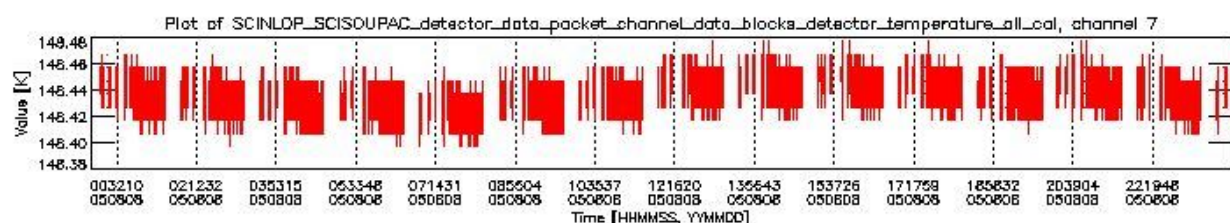

0.3 ADF monitoring

This section shows the (variation in) ADFs used for each of the products. It consists of:

- A table showing which ADFs were used for processing (red values indicate that multiple ADFs of the same type were used)
- Various time line plots, one for each ADF, which show when which ADF was used.

If multiple ADFs of a single type were used, these are marked **red** in the table.

Number	ADF
	CNO (LEVEL_0_CONFIGURATION_FILE)
0	AUX_CNO_AXVPDS20020123_121901_20020101_000000_20200101_000000
	FPO (ORBIT_STATE_VECTOR_FILE)
1	AUX_FPO_AXVPDS20050804_223459_20050804_192429_20050814_205042
2	AUX_FPO_AXVPDS20050804_223556_20050804_192429_20050814_205042
3	AUX_FPO_AXVPDS20050808_090951_20050807_193014_20050817_205627
4	AUX_FPO_AXVPDS20050808_091044_20050807_193014_20050817_205627