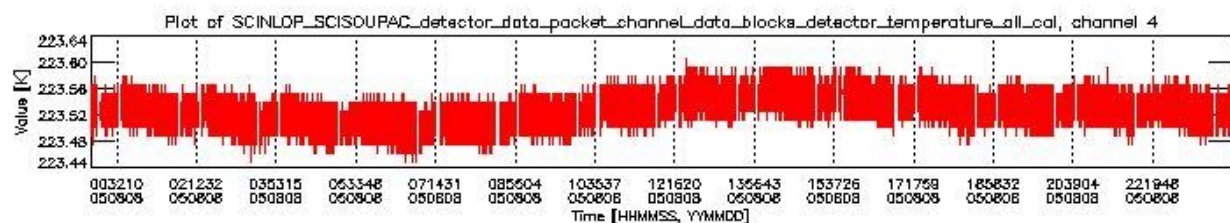

0.3 ADF monitoring

This section shows the (variation in) ADFs used for each of the products. It consists of:

- A table showing which ADFs were used for processing (red values indicate that multiple ADFs of the same type were used)
- Various time line plots, one for each ADF, which show when which ADF was used.

If multiple ADFs of a single type were used, these are marked **red** in the table.

Number	ADF
	CNO (LEVEL_0_CONFIGURATION_FILE)
0	AUX_CNO_AXVPDS20020123_121901_20020101_000000_20200101_000000
	FPO (ORBIT_STATE_VECTOR_FILE)
1	AUX_FPO_AXVPDS20050804_223459_20050804_192429_20050814_205042
2	AUX_FPO_AXVPDS20050804_223556_20050804_192429_20050814_205042
3	AUX_FPO_AXVPDS20050808_090951_20050807_193014_20050817_205627
4	AUX_FPO_AXVPDS20050808_091044_20050807_193014_20050817_205627