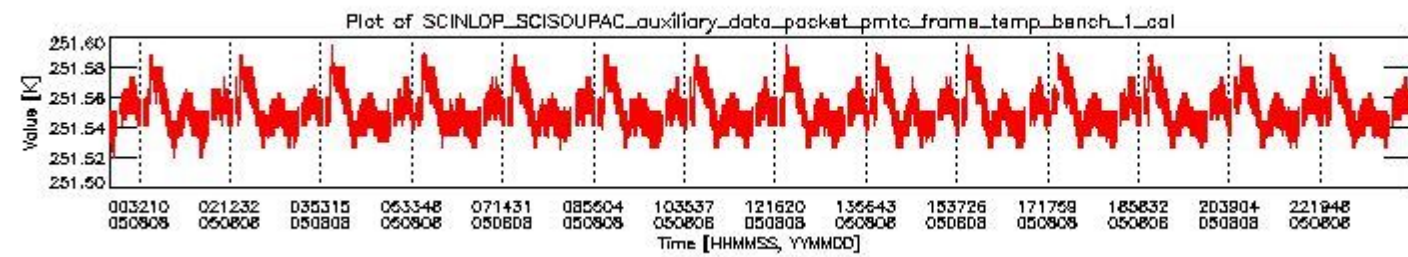

sciamachy_daily_report_level0_PFHS_5_34_N_20050808_0.PNG