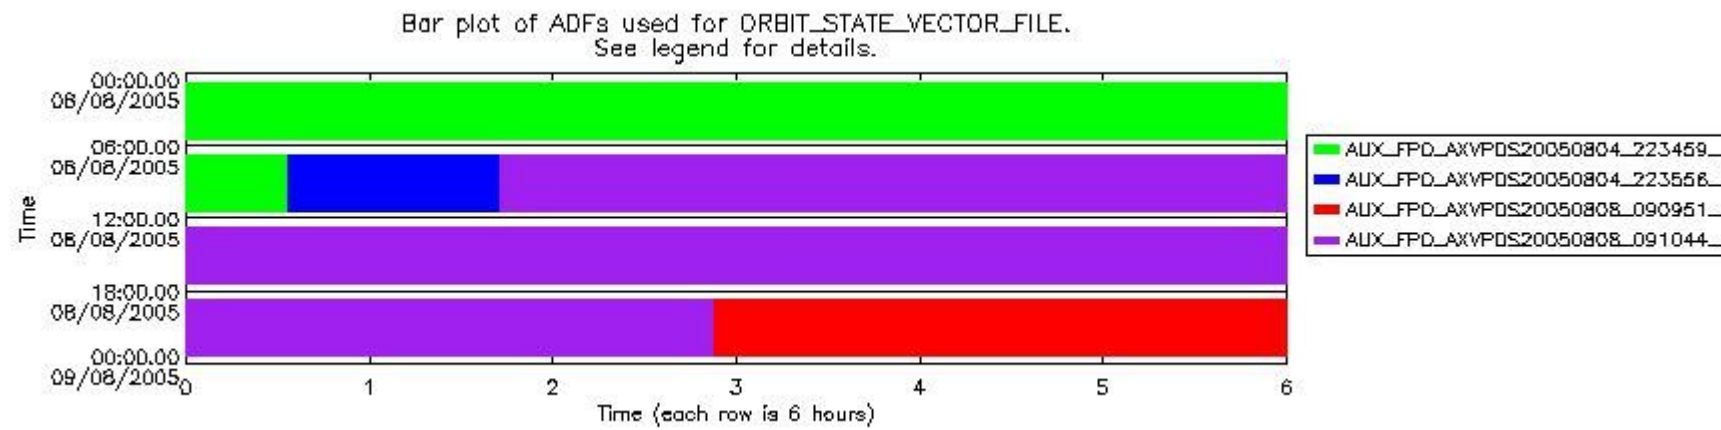

sciamachy_daily_report_level0_PFHS_5_34_N_20050808_6.PNG