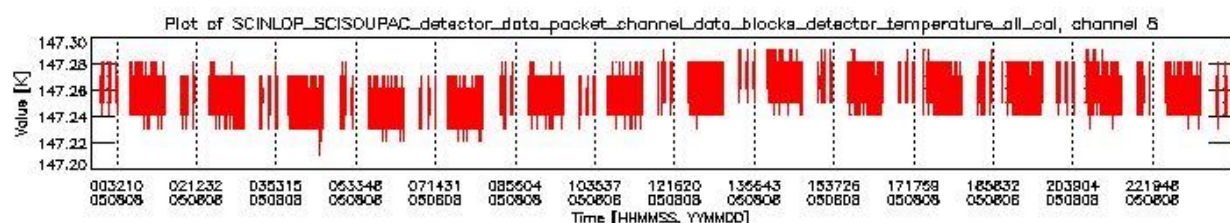

### 0.1.1 Report summary

The table below shows general characteristics of the data that are included into this report.

Item	Value
Report version	vdraft_20050403
Time of report generation	12AUG2005 09:27:17
Data source version	PFHS/5.34-N
Processing scope for products	08AUG2005 00:00:00 to 09AUG2005 00:00:00
Start time of first product within scope	07AUG2005 22:39:22
Stop time of last product within scope	09AUG2005 01:29:03
Total number of level 0 products	17
Number of level 0 products with errors	17

## 0.2 Product Quality Indicators

This section shows information about product quality, currently temperatures.

sciamachy\_daily\_report\_level0\_PFHS\_5\_34\_N\_20050808\_0.PNG

sciamachy\_daily\_report\_level0\_PFHS\_5\_34\_N\_20050808\_1.PNG

### 0.3 ADF monitoring

This section shows the (variation in) ADFs used for each of the products. It consists of:

- A table showing which ADFs were used for processing (red values indicate that multiple ADFs of the same type were used)
- Various time line plots, one for each ADF, which show when which ADF was used.