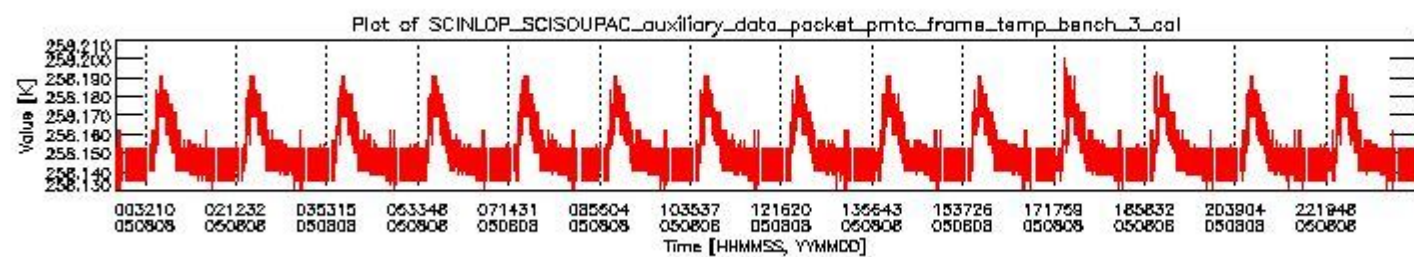

### 0.1.1 Report summary

The table below shows general characteristics of the data that are included into this report.

Item	Value
Report version	vdraft_20050403
Time of report generation	12AUG2005 09:27:17
Data source version	PFHS/5.34-N
Processing scope for products	08AUG2005 00:00:00 to 09AUG2005 00:00:00
Start time of first product within scope	07AUG2005 22:39:22
Stop time of last product within scope	09AUG2005 01:29:03
Total number of level 0 products	17
Number of level 0 products with errors	17

## 0.2 Product Quality Indicators

This section shows information about product quality, currently temperatures.

sciamachy\_daily\_report\_level0\_PFHS\_5\_34\_N\_20050808\_0.PNG

sciamachy\_daily\_report\_level0\_PFHS\_5\_34\_N\_20050808\_1.PNG