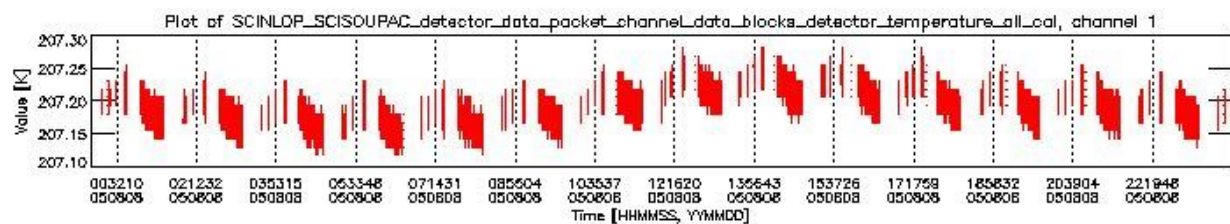

0.3 ADF monitoring

This section shows the (variation in) ADFs used for each of the products. It consists of:

- A table showing which ADFs were used for processing (red values indicate that multiple ADFs of the same type were used)
- Various time line plots, one for each ADF, which show when which ADF was used.

If multiple ADFs of a single type were used, these are marked **red** in the table.

Number	ADF
	CNO (LEVEL_0_CONFIGURATION_FILE)
0	AUX_CNO_AXVPDS20020123_121901_20020101_000000_20200101_000000
	FPO (ORBIT_STATE_VECTOR_FILE)
1	AUX_FPO_AXVPDS20050804_223459_20050804_192429_20050814_205042
2	AUX_FPO_AXVPDS20050804_223556_20050804_192429_20050814_205042
3	AUX_FPO_AXVPDS20050808_090951_20050807_193014_20050817_205627
4	AUX_FPO_AXVPDS20050808_091044_20050807_193014_20050817_205627