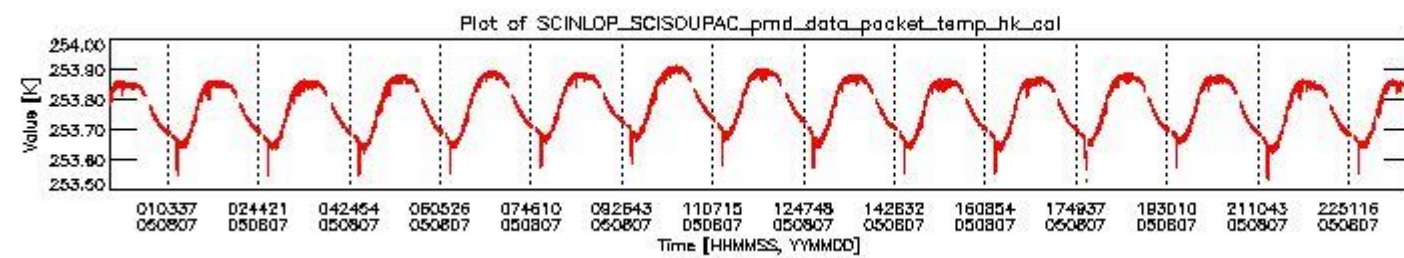

sciamachy_daily_report_level0_PFHS_5_34_N_20050807_3.PNG