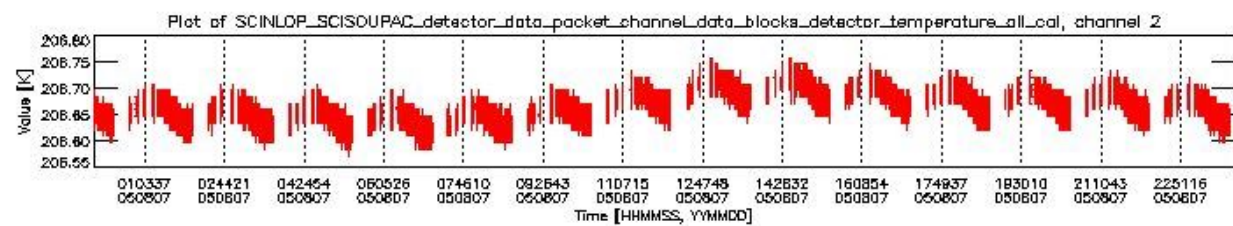

0.3 ADF monitoring

This section shows the (variation in) ADFs used for each of the products. It consists of:

- A table showing which ADFs were used for processing (red values indicate that multiple ADFs of the same type were used)
- Various time line plots, one for each ADF, which show when which ADF was used.

If multiple ADFs of a single type were used, these are marked **red** in the table.

Number	ADF
	CNO (LEVEL_0_CONFIGURATION_FILE)
0	AUX_CNO_AXVPDS20020123_121901_20020101_000000_20200101_000000
	FPO (ORBIT_STATE_VECTOR_FILE)
1	AUX_FPO_AXVPDS20050804_223459_20050804_192429_20050814_205042
2	AUX_FPO_AXVPDS20050804_223556_20050804_192429_20050814_205042