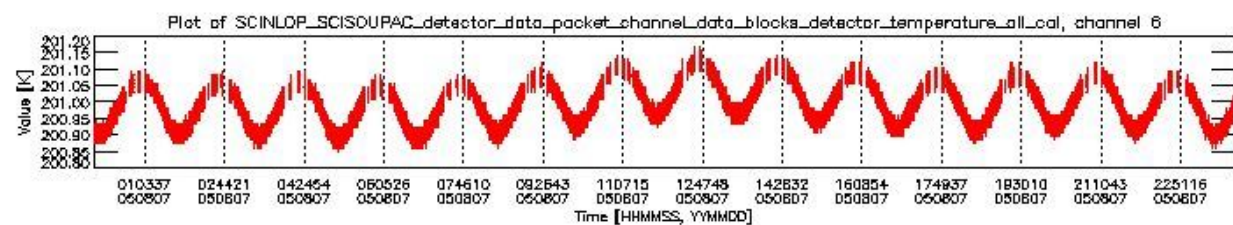

0.3 ADF monitoring

This section shows the (variation in) ADFs used for each of the products. It consists of:

- A table showing which ADFs were used for processing (red values indicate that multiple ADFs of the same type were used)
- Various time line plots, one for each ADF, which show when which ADF was used.

If multiple ADFs of a single type were used, these are marked **red** in the table.

Number	ADF
	CNO (LEVEL_0_CONFIGURATION_FILE)
0	AUX_CNO_AXVPDS20020123_121901_20020101_000000_20200101_000000
	FPO (ORBIT_STATE_VECTOR_FILE)
1	AUX_FPO_AXVPDS20050804_223459_20050804_192429_20050814_205042
2	AUX_FPO_AXVPDS20050804_223556_20050804_192429_20050814_205042