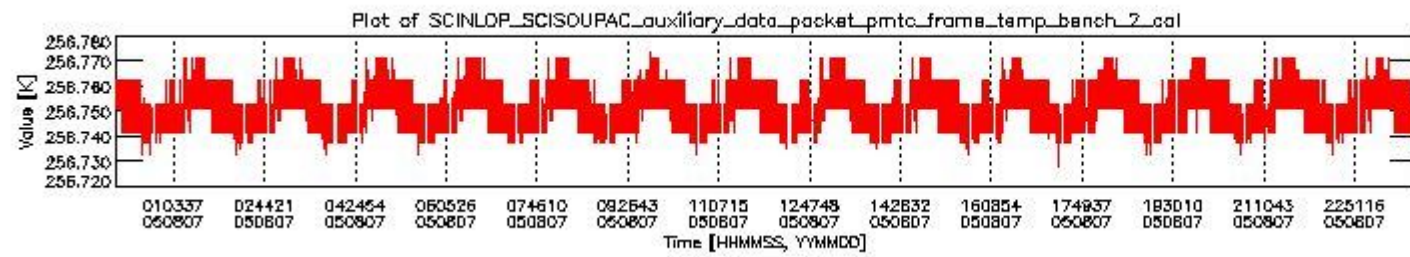

sciamachy_daily_report_level0_PFHS_5_34_N_20050807_1.PNG