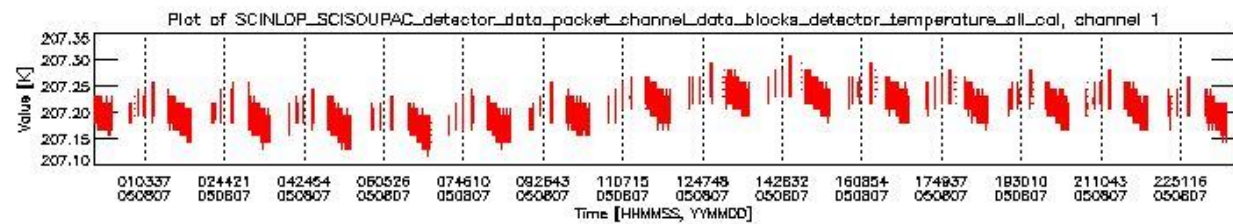

0.3 ADF monitoring

This section shows the (variation in) ADFs used for each of the products. It consists of:

- A table showing which ADFs were used for processing (red values indicate that multiple ADFs of the same type were used)
- Various time line plots, one for each ADF, which show when which ADF was used.

If multiple ADFs of a single type were used, these are marked **red** in the table.

Number	ADF
	CNO (LEVEL_0_CONFIGURATION_FILE)
0	AUX_CNO_AXVPDS20020123_121901_20020101_000000_20200101_000000
	FPO (ORBIT_STATE_VECTOR_FILE)
1	AUX_FPO_AXVPDS20050804_223459_20050804_192429_20050814_205042
2	AUX_FPO_AXVPDS20050804_223556_20050804_192429_20050814_205042