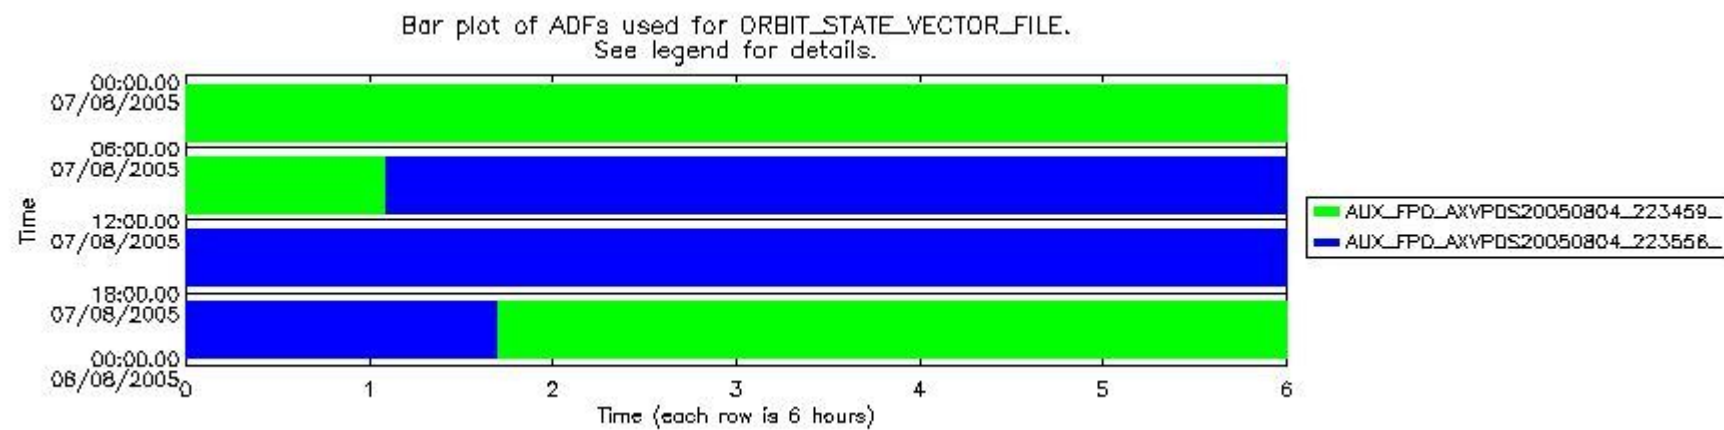

sciamachy_daily_report_level0_PFHS_5_34_N_20050807_6.PNG