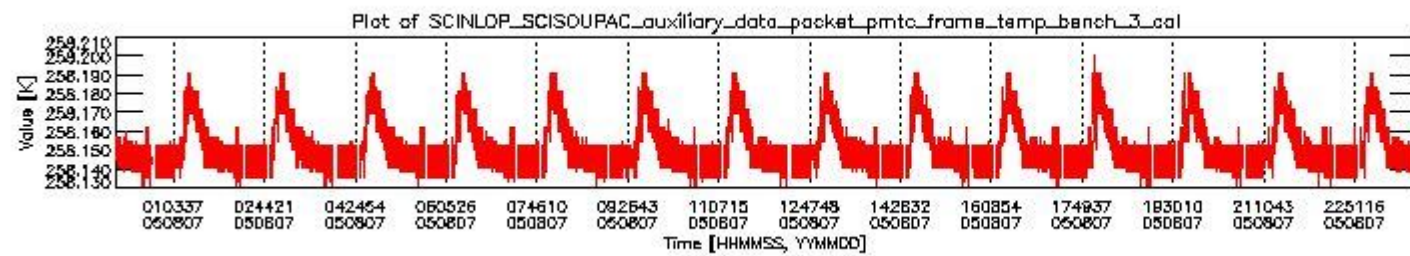

0.1.1 Report summary

The table below shows general characteristics of the data that are included into this report.

Item	Value
Report version	vdraft_20050403
Time of report generation	11AUG2005 08:06:40
Data source version	PFHS/5.34-N
Processing scope for products	07AUG2005 00:00:00 to 08AUG2005 00:00:00
Start time of first product within scope	06AUG2005 23:10:54
Stop time of last product within scope	08AUG2005 00:20:40
Total number of level 0 products	16
Number of level 0 products with errors	16

0.2 Product Quality Indicators

This section shows information about product quality, currently temperatures.

sciamachy_daily_report_level0_PFHS_5_34_N_20050807_0.PNG

sciamachy_daily_report_level0_PFHS_5_34_N_20050807_1.PNG

- A table showing which ADFs were used for processing (red values indicate that multiple ADFs of the same type were used)
- Various time line plots, one for each ADF, which show when which ADF was used.