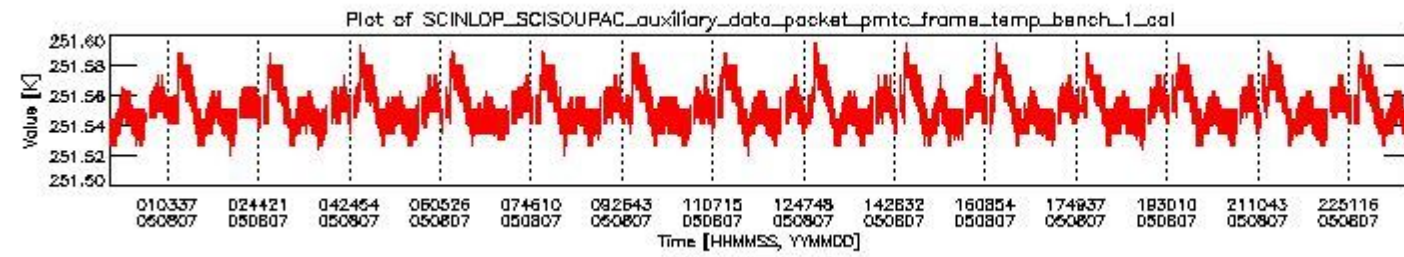

0. SCIAMACHY Daily Report for level 0 products

[0.1 General Info](#)

[0.2 Product Quality Indicators](#)

[0.3 ADF monitoring](#)

0.1 General Info

This report contains a daily analysis on parameters extracted from SCIAMACHY level 0 data (The SCI_NL__0P product).

0.1.1 Report summary

The table below shows general characteristics of the data that are included into this report.

Item	Value
Report version	vdraft_20050403
Time of report generation	11AUG2005 08:06:40
Data source version	PFHS/5.34-N
Processing scope for products	07AUG2005 00:00:00 to 08AUG2005 00:00:00
Start time of first product within scope	06AUG2005 23:10:54
Stop time of last product within scope	08AUG2005 00:20:40
Total number of level 0 products	16
Number of level 0 products with errors	16

0.2 Product Quality Indicators

This section shows information about product quality, currently temperatures.

sciamachy_daily_report_level0_PFHS_5_34_N_20050807_0.PNG

sciamachy_daily_report_level0_PFHS_5_34_N_20050807_1.PNG

- A table showing which ADFs were used for processing (red values indicate that multiple ADFs of the same type were used)
- Various time line plots, one for each ADF, which show when which ADF was used.