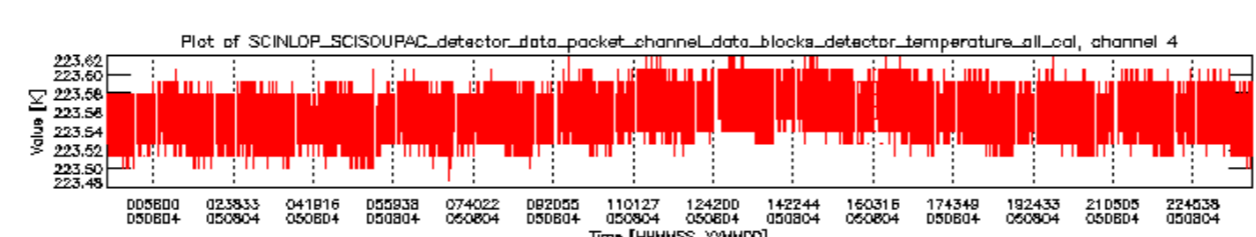

If multiple ADFs of a single type were used, these are marked **red** in the table.

Number	ADF
	<b>CNO (LEVEL_0_CONFIGURATION_FILE)</b>
0	AUX_CNO_AXVPDS20020123_121901_20020101_000000_20200101_000000
	<b>FPO (ORBIT_STATE_VECTOR_FILE)</b>
1	AUX_FPO_AXVPDS20050803_231319_20050803_195607_20050813_212217
2	AUX_FPO_AXVPDS20050803_231408_20050803_195607_20050813_212217
3	AUX_FPO_AXVPDS20050804_223459_20050804_192429_20050814_205042

sciamachy\_daily\_report\_level0\_PFHS\_5\_34\_N\_20050804\_5.PNG

sciamachy\_daily\_report\_level0\_PFHS\_5\_34\_N\_20050804\_6.PNG

Bar plot of ADFs used for ORBIT\_STATE\_VECTOR\_FILE.  
See legend for details.