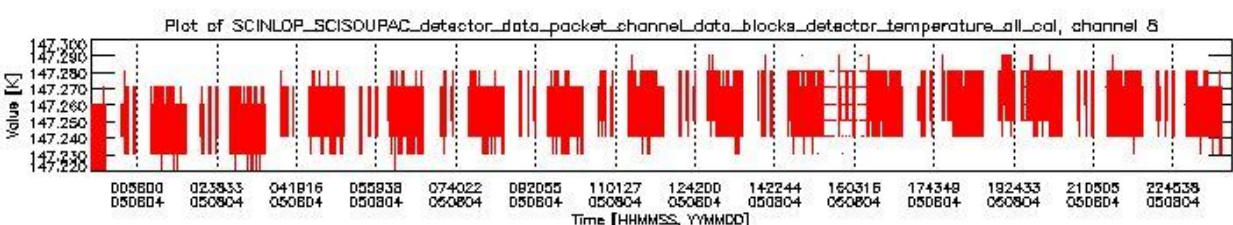

0.3 ADF monitoring

This section shows the (variation in) ADFs used for each of the products. It consists of:

- A table showing which ADFs were used for processing (red values indicate that multiple ADFs of the same type were used)
- Various time line plots, one for each ADF, which show when which ADF was used.

If multiple ADFs of a single type were used, these are marked **red** in the table.

Number	ADF
	CNO (LEVEL_0_CONFIGURATION_FILE)
0	AUX_CNO_AXVPDS20020123_121901_20020101_000000_20200101_000000
	FPO (ORBIT_STATE_VECTOR_FILE)
1	AUX_FPO_AXVPDS20050803_231319_20050803_195607_20050813_212217
2	AUX_FPO_AXVPDS20050803_231408_20050803_195607_20050813_212217
3	AUX_FPO_AXVPDS20050804_223459_20050804_192429_20050814_205042