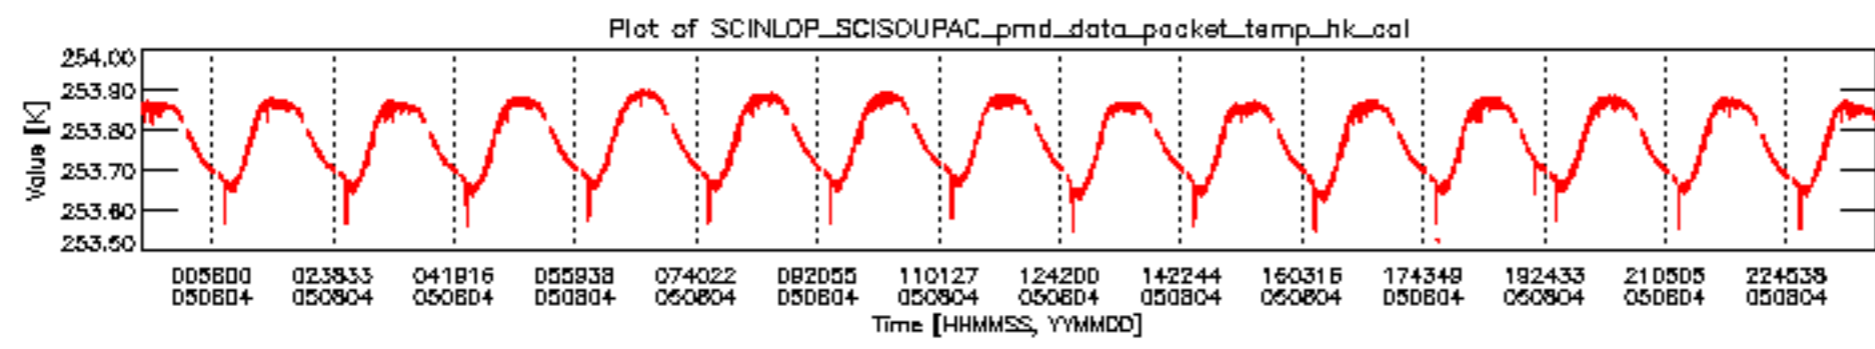

If multiple ADFs of a single type were used, these are marked **red** in the table.

Number	ADF
	<b>CNO (LEVEL_0_CONFIGURATION_FILE)</b>
0	AUX_CNO_AXVPDS20020123_121901_20020101_000000_20200101_000000
	<b>FPO (ORBIT_STATE_VECTOR_FILE)</b>
1	AUX_FPO_AXVPDS20050803_231319_20050803_195607_20050813_212217
2	AUX_FPO_AXVPDS20050803_231408_20050803_195607_20050813_212217
3	AUX_FPO_AXVPDS20050804_223459_20050804_192429_20050814_205042

sciamachy\_daily\_report\_level0\_PFHS\_5\_34\_N\_20050804\_5.PNG

sciamachy\_daily\_report\_level0\_PFHS\_5\_34\_N\_20050804\_6.PNG

Bar plot of ADFs used for ORBIT\_STATE\_VECTOR\_FILE.  
See legend for details.