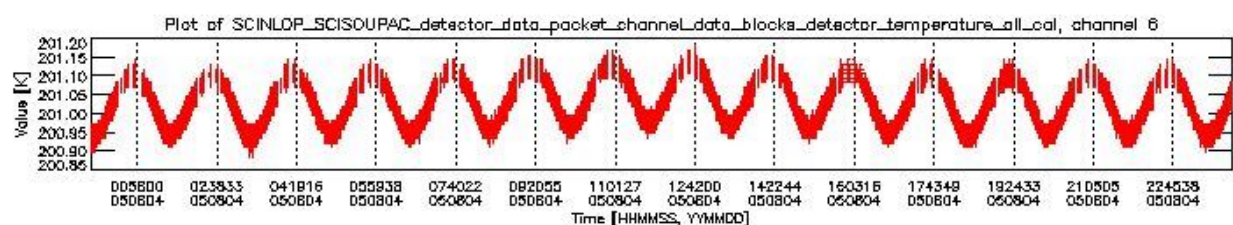

0.3 ADF monitoring

This section shows the (variation in) ADFs used for each of the products. It consists of:

- A table showing which ADFs were used for processing (red values indicate that multiple ADFs of the same type were used)
- Various time line plots, one for each ADF, which show when which ADF was used.

If multiple ADFs of a single type were used, these are marked **red** in the table.

Number	ADF
	CNO (LEVEL_0_CONFIGURATION_FILE)
0	AUX_CNO_AXVPDS20020123_121901_20020101_000000_20200101_000000
	FPO (ORBIT_STATE_VECTOR_FILE)
1	AUX_FPO_AXVPDS20050803_231319_20050803_195607_20050813_212217
2	AUX_FPO_AXVPDS20050803_231408_20050803_195607_20050813_212217
3	AUX_FPO_AXVPDS20050804_223459_20050804_192429_20050814_205042