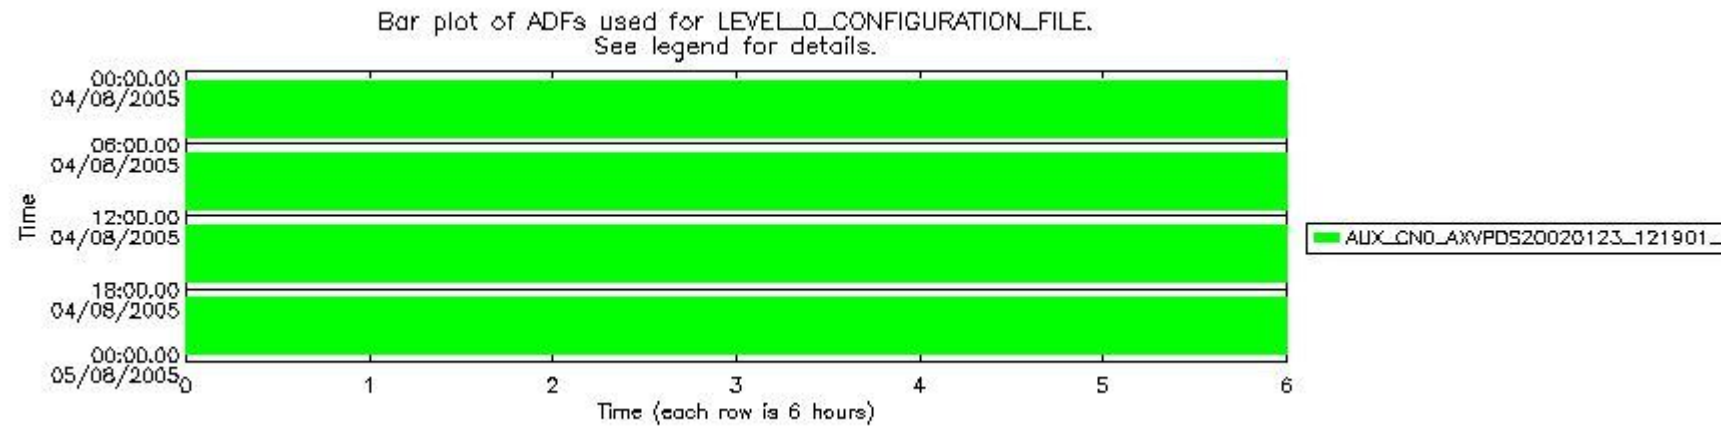

0.3 ADF monitoring

This section shows the (variation in) ADFs used for each of the products. It consists of:

- A table showing which ADFs were used for processing (red values indicate that multiple ADFs of the same type were used)
- Various time line plots, one for each ADF, which show when which ADF was used.

If multiple ADFs of a single type were used, these are marked **red** in the table.

Number	ADF
	CNO (LEVEL_0_CONFIGURATION_FILE)
0	AUX_CNO_AXVPDS20020123_121901_20020101_000000_20200101_000000
	FPO (ORBIT_STATE_VECTOR_FILE)
1	AUX_FPO_AXVPDS20050803_231319_20050803_195607_20050813_212217
2	AUX_FPO_AXVPDS20050803_231408_20050803_195607_20050813_212217
3	AUX_FPO_AXVPDS20050804_223459_20050804_192429_20050814_205042

sciamachy_daily_report_level0_PFHS_5_34_N_20050804_5.PNG