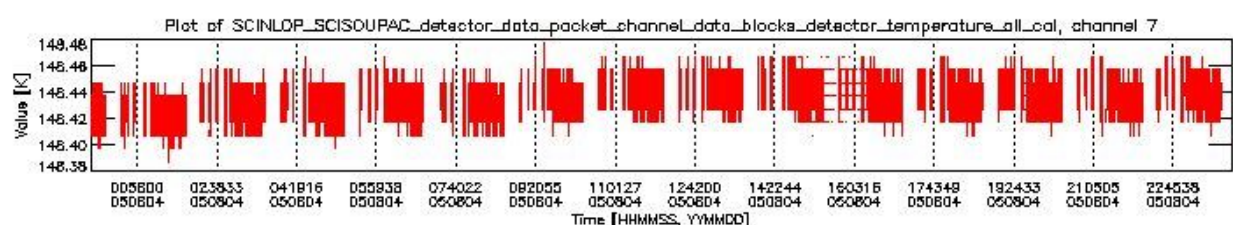

0.3 ADF monitoring

This section shows the (variation in) ADFs used for each of the products. It consists of:

- A table showing which ADFs were used for processing (red values indicate that multiple ADFs of the same type were used)
- Various time line plots, one for each ADF, which show when which ADF was used.

If multiple ADFs of a single type were used, these are marked **red** in the table.

Number	ADF
	CNO (LEVEL_0_CONFIGURATION_FILE)
0	AUX_CNO_AXVPDS20020123_121901_20020101_000000_20200101_000000
	FPO (ORBIT_STATE_VECTOR_FILE)
1	AUX_FPO_AXVPDS20050803_231319_20050803_195607_20050813_212217
2	AUX_FPO_AXVPDS20050803_231408_20050803_195607_20050813_212217
3	AUX_FPO_AXVPDS20050804_223459_20050804_192429_20050814_205042