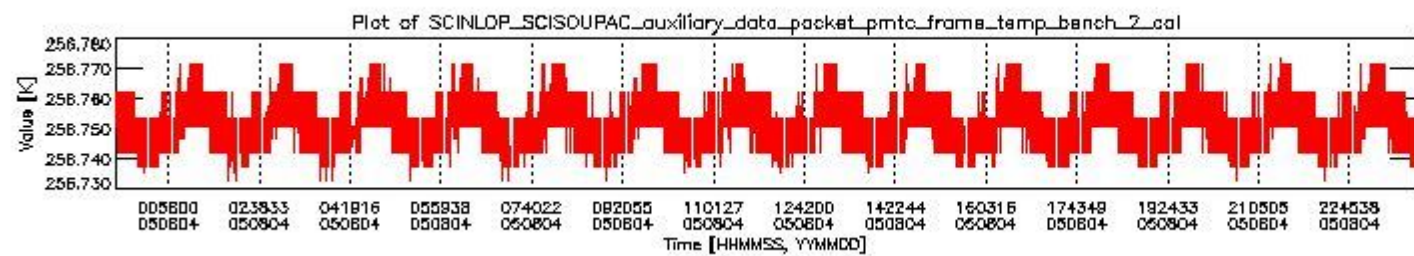

### 0.1.1 Report summary

The table below shows general characteristics of the data that are included into this report.

Item	Value
Report version	vdraft_20050403
Time of report generation	08AUG2005 07:47:59
Data source version	PFHS/5.34-N
Processing scope for products	04AUG2005 00:00:00 to 05AUG2005 00:00:00
Start time of first product within scope	03AUG2005 23:04:51
Stop time of last product within scope	05AUG2005 00:14:31
Total number of level 0 products	17
Number of level 0 products with errors	17

## 0.2 Product Quality Indicators

This section shows information about product quality, currently temperatures.

sciamachy\_daily\_report\_level0\_PFHS\_5\_34\_N\_20050804\_0.PNG

sciamachy\_daily\_report\_level0\_PFHS\_5\_34\_N\_20050804\_1.PNG