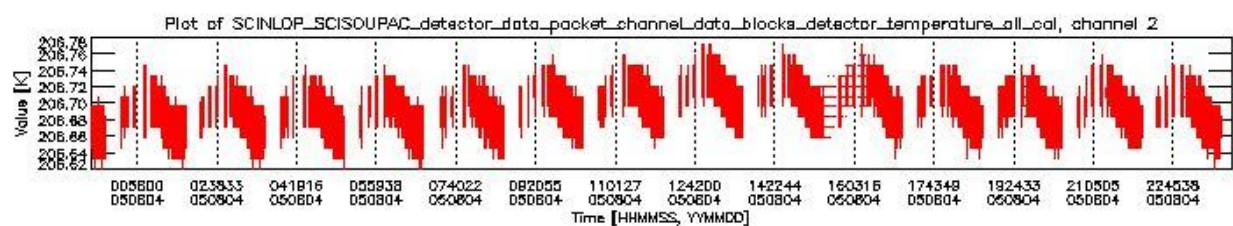

0.3 ADF monitoring

This section shows the (variation in) ADFs used for each of the products. It consists of:

- A table showing which ADFs were used for processing (red values indicate that multiple ADFs of the same type were used)
- Various time line plots, one for each ADF, which show when which ADF was used.

If multiple ADFs of a single type were used, these are marked **red** in the table.

Number	ADF
	CNO (LEVEL_0_CONFIGURATION_FILE)
0	AUX_CNO_AXVPDS20020123_121901_20020101_000000_20200101_000000
	FPO (ORBIT_STATE_VECTOR_FILE)
1	AUX_FPO_AXVPDS20050803_231319_20050803_195607_20050813_212217
2	AUX_FPO_AXVPDS20050803_231408_20050803_195607_20050813_212217
3	AUX_FPO_AXVPDS20050804_223459_20050804_192429_20050814_205042