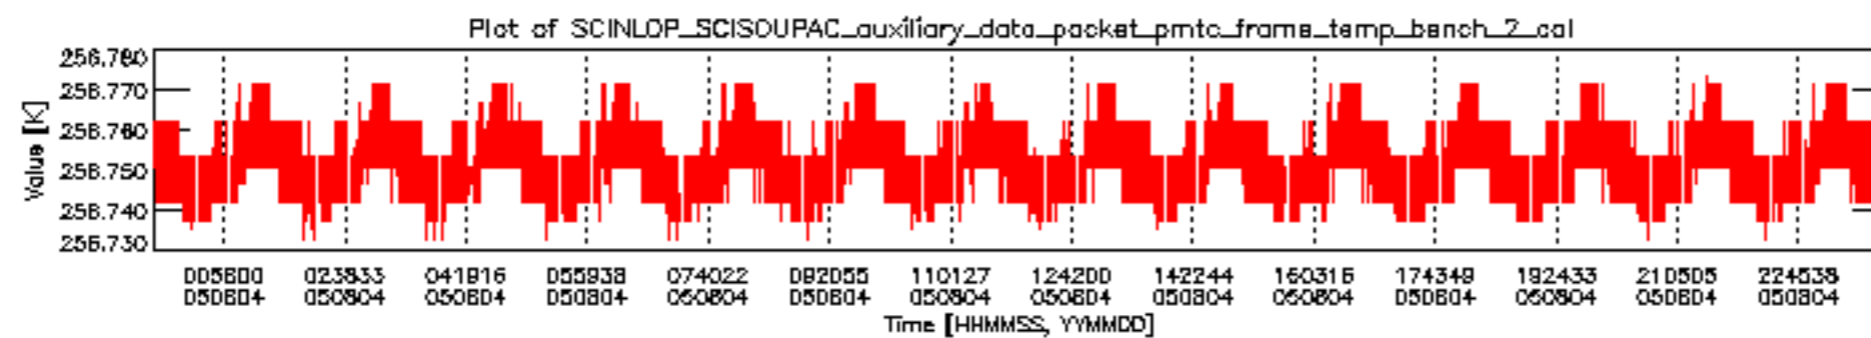

### 0.1.1 Report summary

The table below shows general characteristics of the data that are included into this report.

Item	Value
Report version	vdraft_20050403
Time of report generation	08AUG2005 07:47:59
Data source version	PFHS/5.34-N
Processing scope for products	04AUG2005 00:00:00 to 05AUG2005 00:00:00
Start time of first product within scope	03AUG2005 23:04:51
Stop time of last product within scope	05AUG2005 00:14:31
Total number of level 0 products	17
Number of level 0 products with errors	17

### 0.3 ADF monitoring

This section shows the (variation in) ADFs used for each of the products. It consists of:

- A table showing which ADFs were used for processing (red values indicate that multiple ADFs of the same type were used)
- Various time line plots, one for each ADF, which show when which ADF was used.

If multiple ADFs of a single type were used, these are marked **red** in the table.

Number	ADF
	<b>CNO (LEVEL_0_CONFIGURATION_FILE)</b>
0	AUX_CNO_AXVPDS20020123_121901_20020101_000000_20200101_000000
	<b>FPO (ORBIT_STATE_VECTOR_FILE)</b>
1	AUX_FPO_AXVPDS20050803_231319_20050803_195607_20050813_212217
2	AUX_FPO_AXVPDS20050803_231408_20050803_195607_20050813_212217
3	AUX_FPO_AXVPDS20050804_223459_20050804_192429_20050814_205042

sciamachy\_daily\_report\_level0\_PFHS\_5\_34\_N\_20050804\_5.PNG

sciamachy\_daily\_report\_level0\_PFHS\_5\_34\_N\_20050804\_6.PNG

Bar plot of ADFs used for ORBIT\_STATE\_VECTOR\_FILE.  
See legend for details.