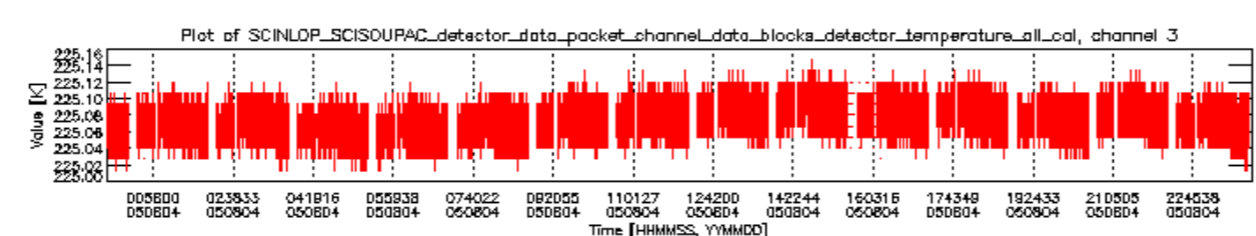

If multiple ADFs of a single type were used, these are marked **red** in the table.

Number	ADF
	<b>CNO (LEVEL_0_CONFIGURATION_FILE)</b>
0	AUX_CNO_AXVPDS20020123_121901_20020101_000000_20200101_000000
	<b>FPO (ORBIT_STATE_VECTOR_FILE)</b>
1	AUX_FPO_AXVPDS20050803_231319_20050803_195607_20050813_212217
2	AUX_FPO_AXVPDS20050803_231408_20050803_195607_20050813_212217
3	AUX_FPO_AXVPDS20050804_223459_20050804_192429_20050814_205042

sciamachy\_daily\_report\_level0\_PFHS\_5\_34\_N\_20050804\_5.PNG

sciamachy\_daily\_report\_level0\_PFHS\_5\_34\_N\_20050804\_6.PNG

Bar plot of ADFs used for ORBIT\_STATE\_VECTOR\_FILE.  
See legend for details.