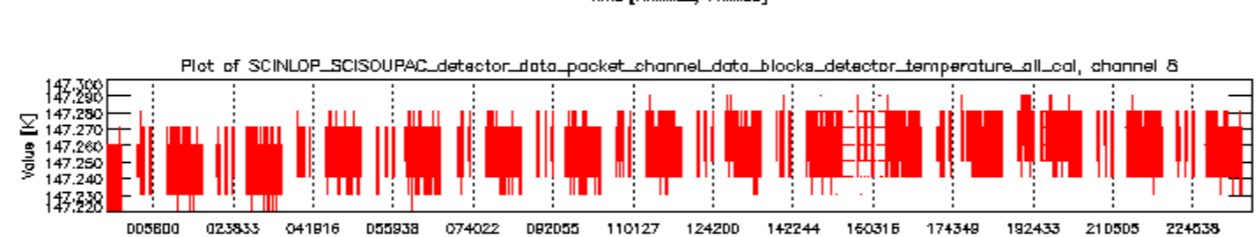

If multiple ADFs of a single type were used, these are marked **red** in the table.

Number	ADF
	<b>CNO (LEVEL_0_CONFIGURATION_FILE)</b>
0	AUX_CNO_AXVPDS20020123_121901_20020101_000000_20200101_000000
	<b>FPO (ORBIT_STATE_VECTOR_FILE)</b>
1	AUX_FPO_AXVPDS20050803_231319_20050803_195607_20050813_212217
2	AUX_FPO_AXVPDS20050803_231408_20050803_195607_20050813_212217
3	AUX_FPO_AXVPDS20050804_223459_20050804_192429_20050814_205042

sciamachy\_daily\_report\_level0\_PFHS\_5\_34\_N\_20050804\_5.PNG

sciamachy\_daily\_report\_level0\_PFHS\_5\_34\_N\_20050804\_6.PNG

Bar plot of ADFs used for ORBIT\_STATE\_VECTOR\_FILE.  
See legend for details.