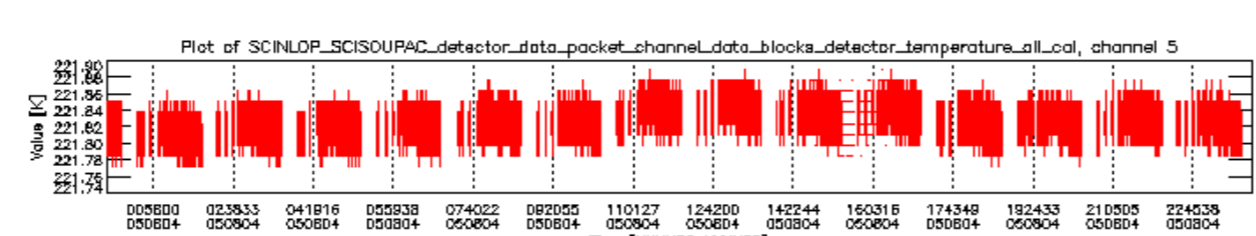

### 0.3 ADF monitoring

This section shows the (variation in) ADFs used for each of the products. It consists of:

- A table showing which ADFs were used for processing (red values indicate that multiple ADFs of the same type were used)
- Various time line plots, one for each ADF, which show when which ADF was used.

If multiple ADFs of a single type were used, these are marked **red** in the table.

Number	ADF
	<b>CNO (LEVEL_0_CONFIGURATION_FILE)</b>
0	AUX_CNO_AXVPDS20020123_121901_20020101_000000_20200101_000000
	<b>FPO (ORBIT_STATE_VECTOR_FILE)</b>
1	AUX_FPO_AXVPDS20050803_231319_20050803_195607_20050813_212217
2	AUX_FPO_AXVPDS20050803_231408_20050803_195607_20050813_212217
3	AUX_FPO_AXVPDS20050804_223459_20050804_192429_20050814_205042

sciamachy\_daily\_report\_level0\_PFHS\_5\_34\_N\_20050804\_5.PNG

sciamachy\_daily\_report\_level0\_PFHS\_5\_34\_N\_20050804\_6.PNG

Bar plot of ADFs used for ORBIT\_STATE\_VECTOR\_FILE.  
See legend for details.