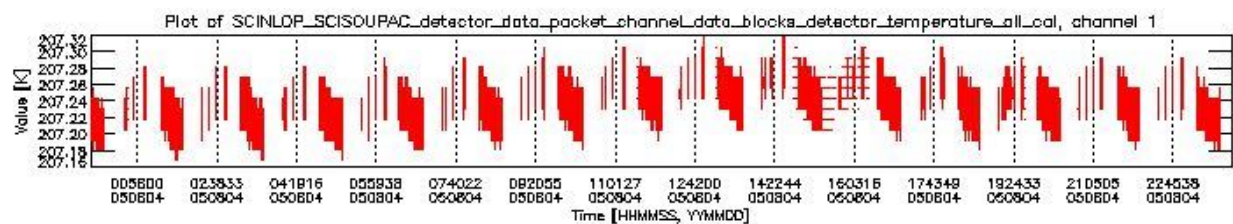

0.3 ADF monitoring

This section shows the (variation in) ADFs used for each of the products. It consists of:

- A table showing which ADFs were used for processing (red values indicate that multiple ADFs of the same type were used)
- Various time line plots, one for each ADF, which show when which ADF was used.

If multiple ADFs of a single type were used, these are marked **red** in the table.

Number	ADF
	CNO (LEVEL_0_CONFIGURATION_FILE)
0	AUX_CNO_AXVPDS20020123_121901_20020101_000000_20200101_000000
	FPO (ORBIT_STATE_VECTOR_FILE)
1	AUX_FPO_AXVPDS20050803_231319_20050803_195607_20050813_212217
2	AUX_FPO_AXVPDS20050803_231408_20050803_195607_20050813_212217
3	AUX_FPO_AXVPDS20050804_223459_20050804_192429_20050814_205042