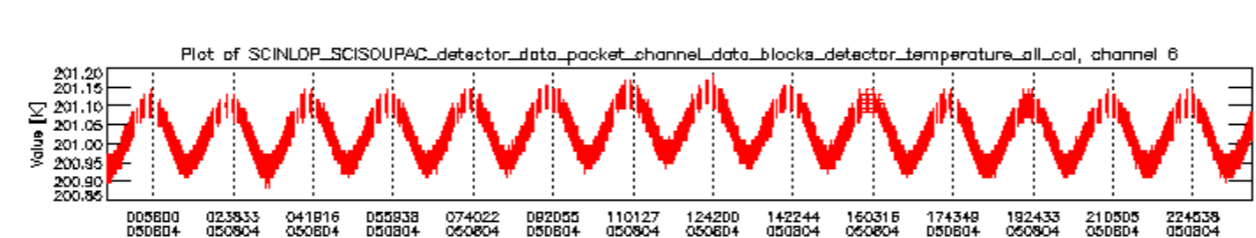

If multiple ADFs of a single type were used, these are marked **red** in the table.

Number	ADF
	<b>CNO (LEVEL_0_CONFIGURATION_FILE)</b>
0	AUX_CNO_AXVPDS20020123_121901_20020101_000000_20200101_000000
	<b>FPO (ORBIT_STATE_VECTOR_FILE)</b>
1	AUX_FPO_AXVPDS20050803_231319_20050803_195607_20050813_212217
2	AUX_FPO_AXVPDS20050803_231408_20050803_195607_20050813_212217
3	AUX_FPO_AXVPDS20050804_223459_20050804_192429_20050814_205042

sciamachy\_daily\_report\_level0\_PFHS\_5\_34\_N\_20050804\_5.PNG

sciamachy\_daily\_report\_level0\_PFHS\_5\_34\_N\_20050804\_6.PNG

Bar plot of ADFs used for ORBIT\_STATE\_VECTOR\_FILE.  
See legend for details.