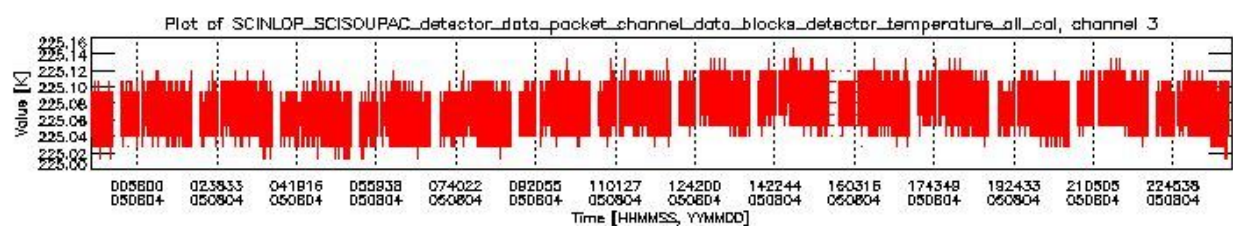

0.3 ADF monitoring

This section shows the (variation in) ADFs used for each of the products. It consists of:

- A table showing which ADFs were used for processing (red values indicate that multiple ADFs of the same type were used)
- Various time line plots, one for each ADF, which show when which ADF was used.

If multiple ADFs of a single type were used, these are marked **red** in the table.

Number	ADF
	CNO (LEVEL_0_CONFIGURATION_FILE)
0	AUX_CNO_AXVPDS20020123_121901_20020101_000000_20200101_000000
	FPO (ORBIT_STATE_VECTOR_FILE)
1	AUX_FPO_AXVPDS20050803_231319_20050803_195607_20050813_212217
2	AUX_FPO_AXVPDS20050803_231408_20050803_195607_20050813_212217
3	AUX_FPO_AXVPDS20050804_223459_20050804_192429_20050814_205042