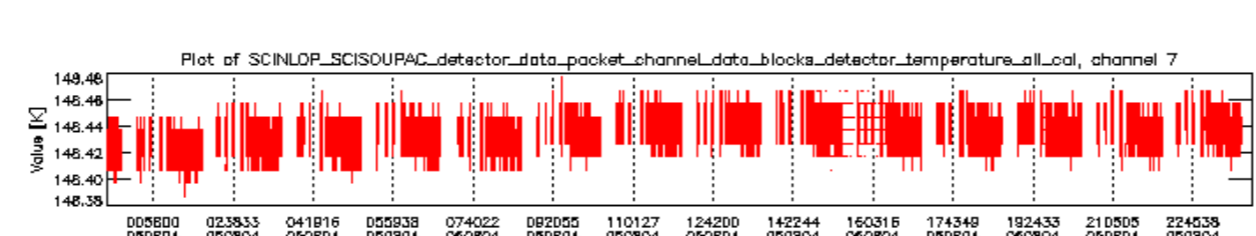

If multiple ADFs of a single type were used, these are marked **red** in the table.

Number	ADF
	<b>CNO (LEVEL_0_CONFIGURATION_FILE)</b>
0	AUX_CNO_AXVPDS20020123_121901_20020101_000000_20200101_000000
	<b>FPO (ORBIT_STATE_VECTOR_FILE)</b>
1	AUX_FPO_AXVPDS20050803_231319_20050803_195607_20050813_212217
2	AUX_FPO_AXVPDS20050803_231408_20050803_195607_20050813_212217
3	AUX_FPO_AXVPDS20050804_223459_20050804_192429_20050814_205042

sciamachy\_daily\_report\_level0\_PFHS\_5\_34\_N\_20050804\_5.PNG

sciamachy\_daily\_report\_level0\_PFHS\_5\_34\_N\_20050804\_6.PNG

Bar plot of ADFs used for ORBIT\_STATE\_VECTOR\_FILE.  
See legend for details.