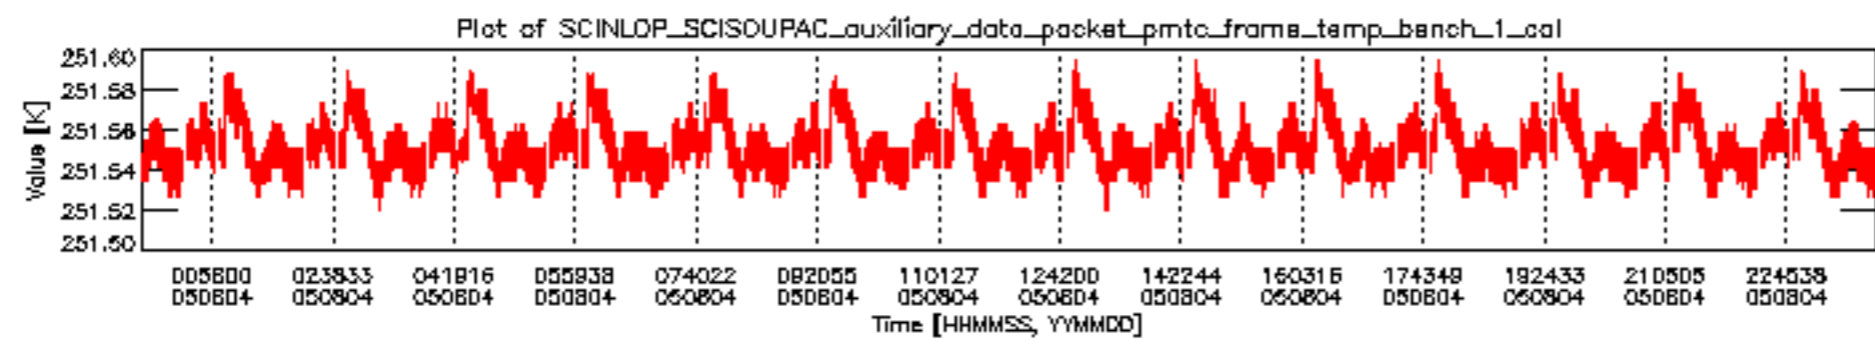

### 0.3 ADF monitoring

This section shows the (variation in) ADFs used for each of the products. It consists of:

- A table showing which ADFs were used for processing (red values indicate that multiple ADFs of the same type were used)
- Various time line plots, one for each ADF, which show when which ADF was used.

If multiple ADFs of a single type were used, these are marked **red** in the table.

Number	ADF
	<b>CNO (LEVEL_0_CONFIGURATION_FILE)</b>
0	AUX_CNO_AXVPDS20020123_121901_20020101_000000_20200101_000000
	<b>FPO (ORBIT_STATE_VECTOR_FILE)</b>
1	AUX_FPO_AXVPDS20050803_231319_20050803_195607_20050813_212217
2	AUX_FPO_AXVPDS20050803_231408_20050803_195607_20050813_212217
3	AUX_FPO_AXVPDS20050804_223459_20050804_192429_20050814_205042

sciamachy\_daily\_report\_level0\_PFHS\_5\_34\_N\_20050804\_5.PNG

sciamachy\_daily\_report\_level0\_PFHS\_5\_34\_N\_20050804\_6.PNG

Bar plot of ADFs used for ORBIT\_STATE\_VECTOR\_FILE.  
See legend for details.