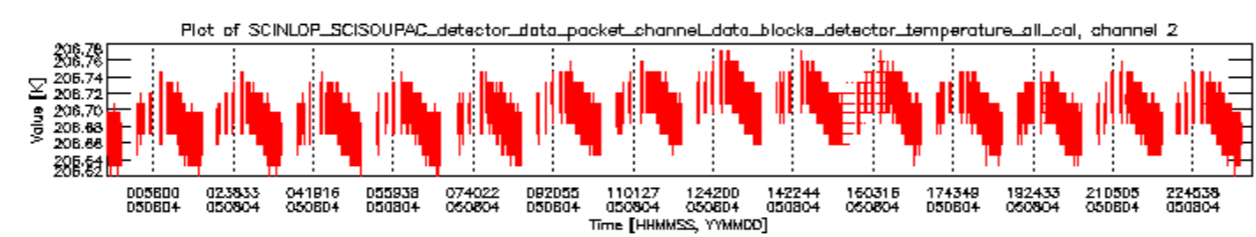

If multiple ADFs of a single type were used, these are marked **red** in the table.

Number	ADF
	<b>CNO (LEVEL_0_CONFIGURATION_FILE)</b>
0	AUX_CNO_AXVPDS20020123_121901_20020101_000000_20200101_000000
	<b>FPO (ORBIT_STATE_VECTOR_FILE)</b>
1	AUX_FPO_AXVPDS20050803_231319_20050803_195607_20050813_212217
2	AUX_FPO_AXVPDS20050803_231408_20050803_195607_20050813_212217
3	AUX_FPO_AXVPDS20050804_223459_20050804_192429_20050814_205042

sciamachy\_daily\_report\_level0\_PFHS\_5\_34\_N\_20050804\_5.PNG

sciamachy\_daily\_report\_level0\_PFHS\_5\_34\_N\_20050804\_6.PNG

Bar plot of ADFs used for ORBIT\_STATE\_VECTOR\_FILE.  
See legend for details.