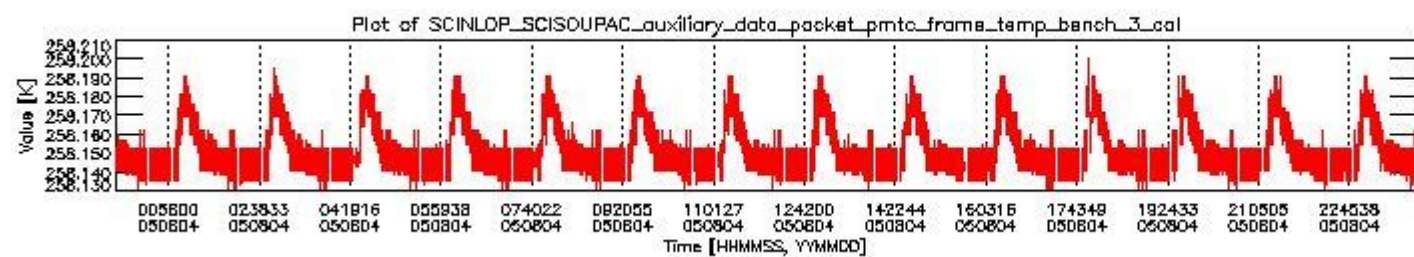

### 0.1.1 Report summary

The table below shows general characteristics of the data that are included into this report.

Item	Value
Report version	vdraft_20050403
Time of report generation	08AUG2005 07:47:59
Data source version	PFHS/5.34-N
Processing scope for products	04AUG2005 00:00:00 to 05AUG2005 00:00:00
Start time of first product within scope	03AUG2005 23:04:51
Stop time of last product within scope	05AUG2005 00:14:31
Total number of level 0 products	17
Number of level 0 products with errors	17

## 0.2 Product Quality Indicators

This section shows information about product quality, currently temperatures.

sciamachy\_daily\_report\_level0\_PFHS\_5\_34\_N\_20050804\_0.PNG

sciamachy\_daily\_report\_level0\_PFHS\_5\_34\_N\_20050804\_1.PNG