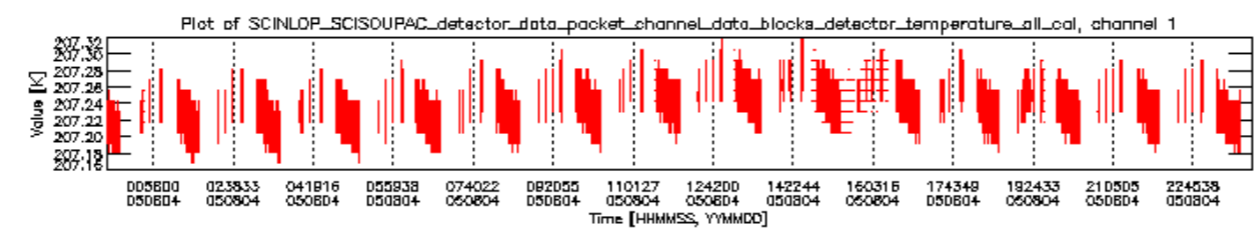

If multiple ADFs of a single type were used, these are marked **red** in the table.

Number	ADF
	<b>CNO (LEVEL_0_CONFIGURATION_FILE)</b>
0	AUX_CNO_AXVPDS20020123_121901_20020101_000000_20200101_000000
	<b>FPO (ORBIT_STATE_VECTOR_FILE)</b>
1	AUX_FPO_AXVPDS20050803_231319_20050803_195607_20050813_212217
2	AUX_FPO_AXVPDS20050803_231408_20050803_195607_20050813_212217
3	AUX_FPO_AXVPDS20050804_223459_20050804_192429_20050814_205042

sciamachy\_daily\_report\_level0\_PFHS\_5\_34\_N\_20050804\_5.PNG

sciamachy\_daily\_report\_level0\_PFHS\_5\_34\_N\_20050804\_6.PNG

Bar plot of ADFs used for ORBIT\_STATE\_VECTOR\_FILE.  
See legend for details.