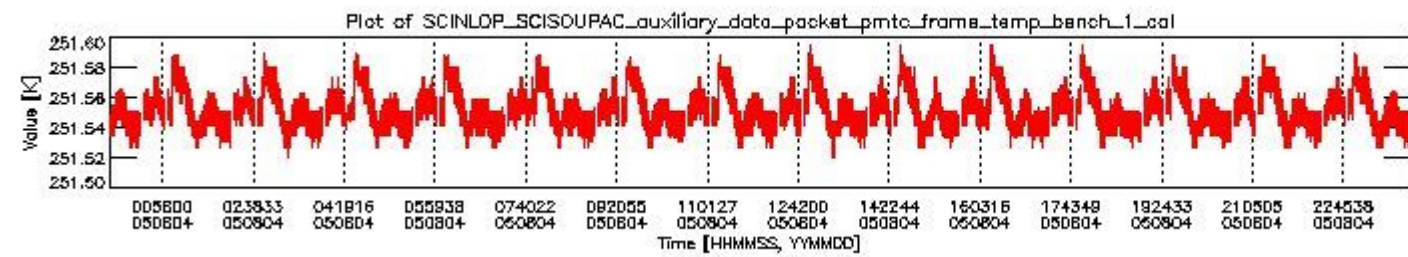

sciamachy_daily_report_level0_PFHS_5_34_N_20050804_0.PNG