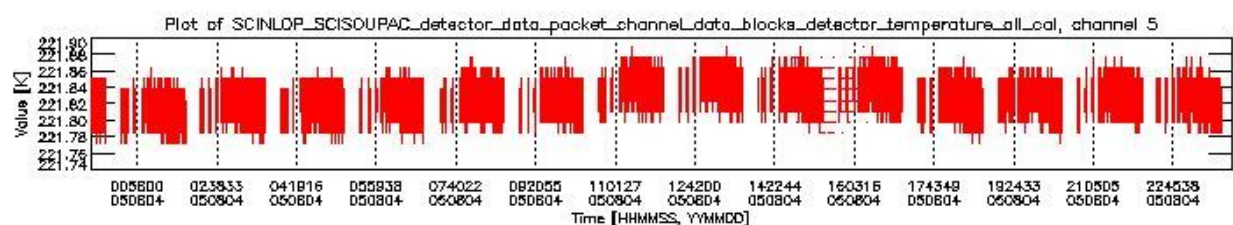

0.3 ADF monitoring

This section shows the (variation in) ADFs used for each of the products. It consists of:

- A table showing which ADFs were used for processing (red values indicate that multiple ADFs of the same type were used)
- Various time line plots, one for each ADF, which show when which ADF was used.

If multiple ADFs of a single type were used, these are marked **red** in the table.

Number	ADF
	CNO (LEVEL_0_CONFIGURATION_FILE)
0	AUX_CNO_AXVPDS20020123_121901_20020101_000000_20200101_000000
	FPO (ORBIT_STATE_VECTOR_FILE)
1	AUX_FPO_AXVPDS20050803_231319_20050803_195607_20050813_212217
2	AUX_FPO_AXVPDS20050803_231408_20050803_195607_20050813_212217
3	AUX_FPO_AXVPDS20050804_223459_20050804_192429_20050814_205042