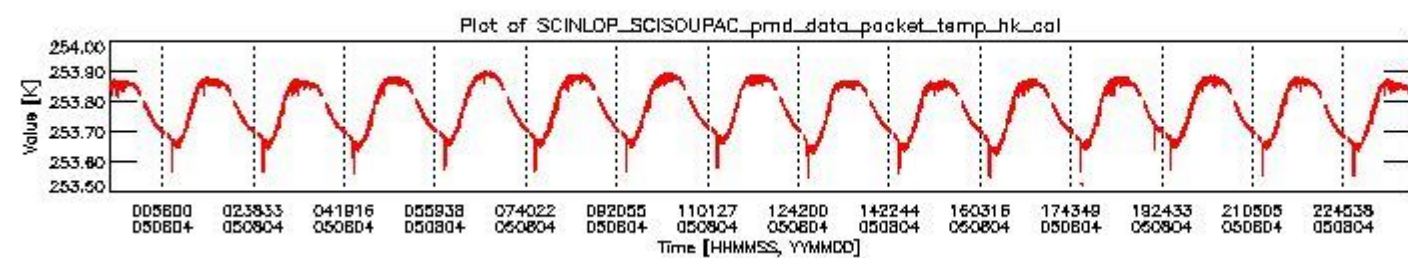

sciamachy_daily_report_level0_PFHS_5_34_N_20050804_3.PNG