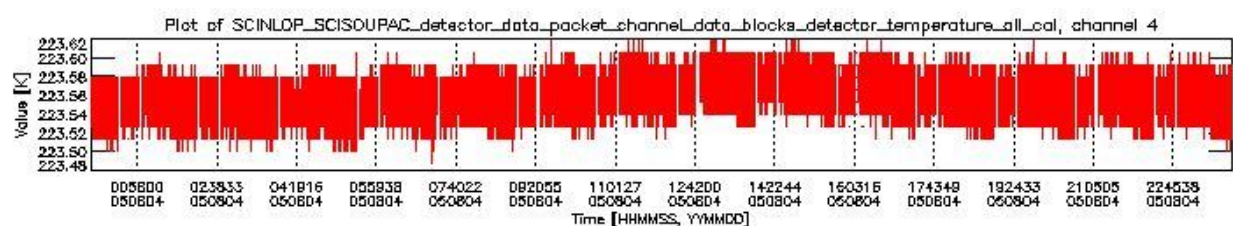

0.3 ADF monitoring

This section shows the (variation in) ADFs used for each of the products. It consists of:

- A table showing which ADFs were used for processing (red values indicate that multiple ADFs of the same type were used)
- Various time line plots, one for each ADF, which show when which ADF was used.

If multiple ADFs of a single type were used, these are marked **red** in the table.

Number	ADF
	CNO (LEVEL_0_CONFIGURATION_FILE)
0	AUX_CNO_AXVPDS20020123_121901_20020101_000000_20200101_000000
	FPO (ORBIT_STATE_VECTOR_FILE)
1	AUX_FPO_AXVPDS20050803_231319_20050803_195607_20050813_212217
2	AUX_FPO_AXVPDS20050803_231408_20050803_195607_20050813_212217
3	AUX_FPO_AXVPDS20050804_223459_20050804_192429_20050814_205042