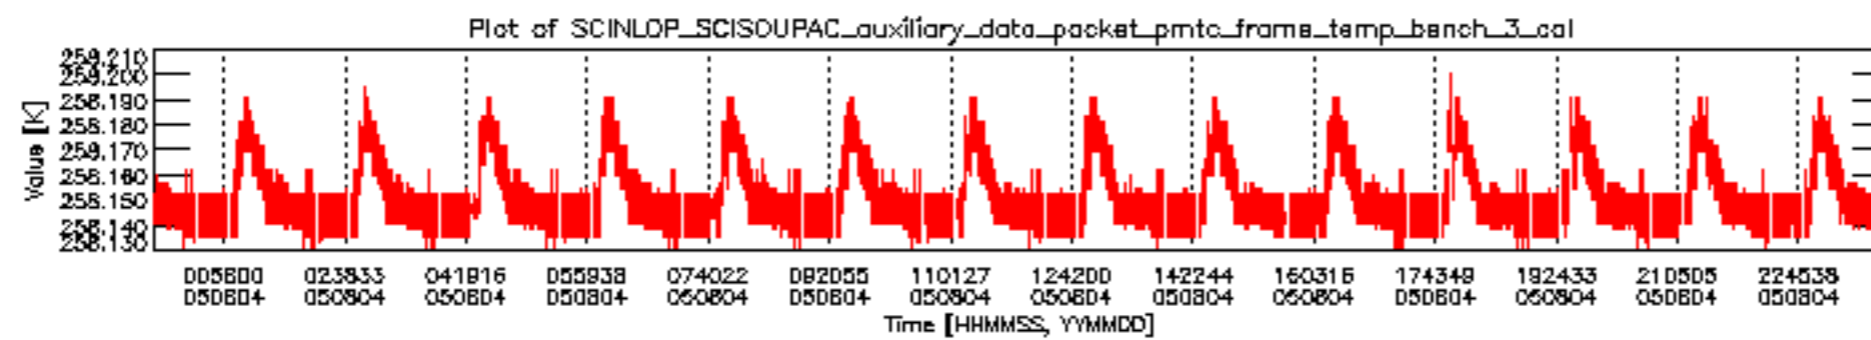

### 0.1.1 Report summary

The table below shows general characteristics of the data that are included into this report.

Item	Value
Report version	vdraft_20050403
Time of report generation	08AUG2005 07:47:59
Data source version	PFHS/5.34-N
Processing scope for products	04AUG2005 00:00:00 to 05AUG2005 00:00:00
Start time of first product within scope	03AUG2005 23:04:51
Stop time of last product within scope	05AUG2005 00:14:31
Total number of level 0 products	17
Number of level 0 products with errors	17

### 0.3 ADF monitoring

This section shows the (variation in) ADFs used for each of the products. It consists of:

- A table showing which ADFs were used for processing (red values indicate that multiple ADFs of the same type were used)
- Various time line plots, one for each ADF, which show when which ADF was used.

If multiple ADFs of a single type were used, these are marked **red** in the table.

Number	ADF
	<b>CNO (LEVEL_0_CONFIGURATION_FILE)</b>
0	AUX_CNO_AXVPDS20020123_121901_20020101_000000_20200101_000000
	<b>FPO (ORBIT_STATE_VECTOR_FILE)</b>
1	AUX_FPO_AXVPDS20050803_231319_20050803_195607_20050813_212217
2	AUX_FPO_AXVPDS20050803_231408_20050803_195607_20050813_212217
3	AUX_FPO_AXVPDS20050804_223459_20050804_192429_20050814_205042

sciamachy\_daily\_report\_level0\_PFHS\_5\_34\_N\_20050804\_5.PNG

sciamachy\_daily\_report\_level0\_PFHS\_5\_34\_N\_20050804\_6.PNG

Bar plot of ADFs used for ORBIT\_STATE\_VECTOR\_FILE.  
See legend for details.