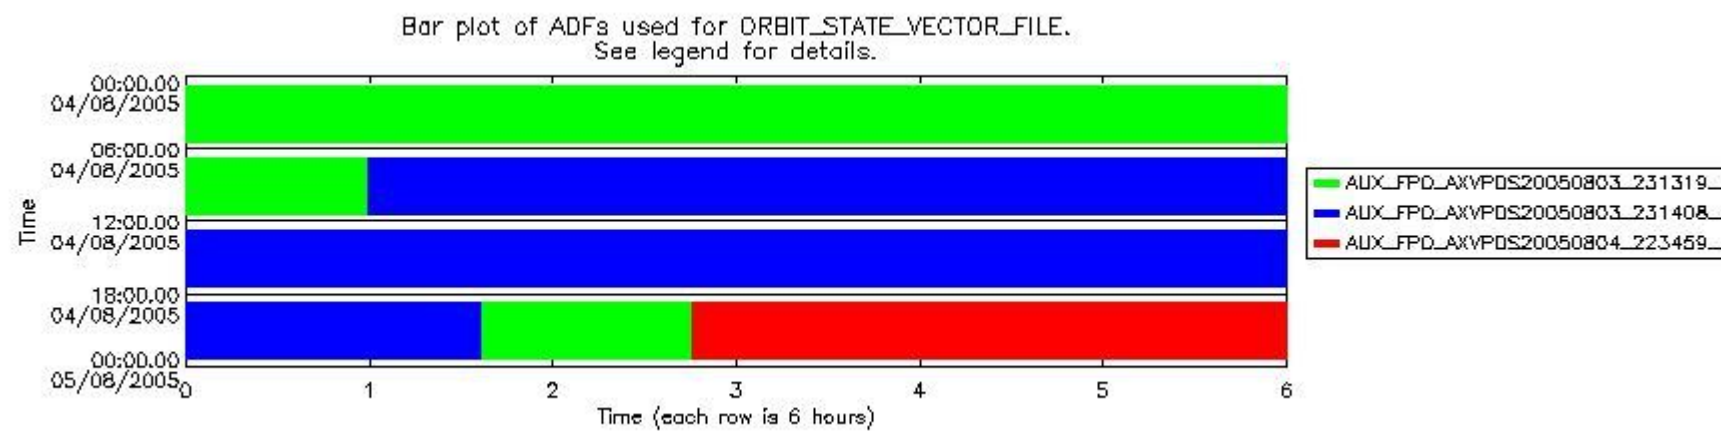

sciamachy_daily_report_level0_PFHS_5_34_N_20050804_6.PNG