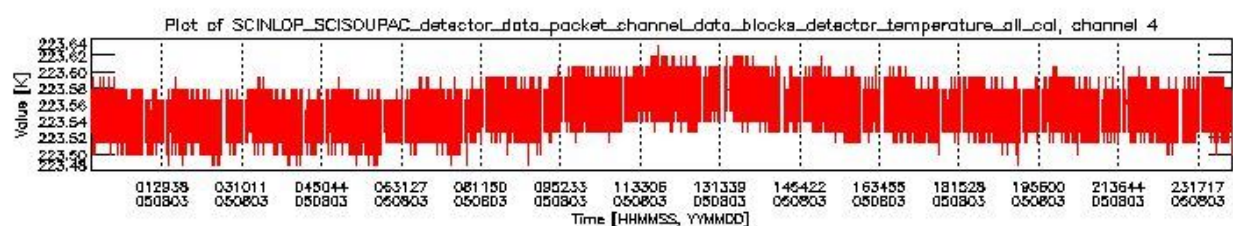

0.3 ADF monitoring

This section shows the (variation in) ADFs used for each of the products. It consists of:

- A table showing which ADFs were used for processing (red values indicate that multiple ADFs of the same type were used)
- Various time line plots, one for each ADF, which show when which ADF was used.

If multiple ADFs of a single type were used, these are marked **red** in the table.

Number	ADF
	CNO (LEVEL_0_CONFIGURATION_FILE)
0	AUX_CNO_AXVPDS20020123_121901_20020101_000000_20200101_000000
	FPO (ORBIT_STATE_VECTOR_FILE)
1	AUX_FPO_AXVPDS20050802_234309_20050802_184708_20050812_201319
2	AUX_FPO_AXVPDS20050802_234406_20050802_184708_20050812_201319
3	AUX_FPO_AXVPDS20050803_231319_20050803_195607_20050813_212217