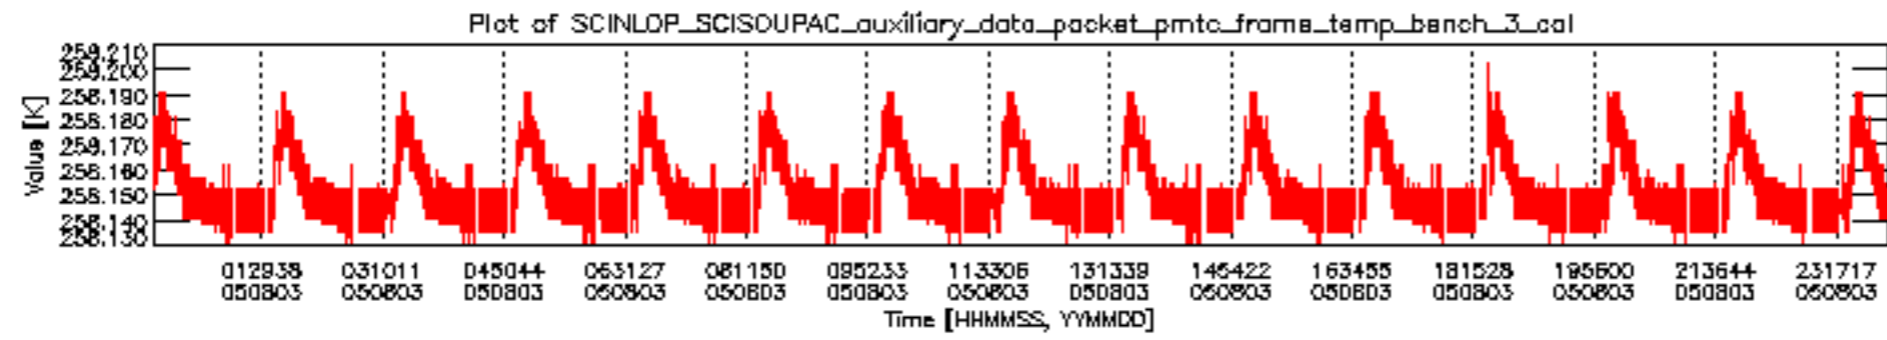

0.1.1 Report summary

The table below shows general characteristics of the data that are included into this report.

Item	Value
Report version	vdraft_20050403
Time of report generation	07AUG2005 08:18:58
Data source version	PFHS/5.34-N
Processing scope for products	03AUG2005 00:00:00 to 04AUG2005 00:00:00
Start time of first product within scope	02AUG2005 23:36:26
Stop time of last product within scope	04AUG2005 00:46:03
Total number of level 0 products	16
Number of level 0 products with errors	16

- A table showing which ADFs were used for processing (red values indicate that multiple ADFs of the same type were used)
- Various time line plots, one for each ADF, which show when which ADF was used.

If multiple ADFs of a single type were used, these are marked **red** in the table.

Number	ADF
	CNO (LEVEL_0_CONFIGURATION_FILE)
0	AUX_CNO_AXVPDS20020123_121901_20020101_000000_20200101_000000
	FPO (ORBIT_STATE_VECTOR_FILE)
1	AUX_FPO_AXVPDS20050802_234309_20050802_184708_20050812_201319
2	AUX_FPO_AXVPDS20050802_234406_20050802_184708_20050812_201319
3	AUX_FPO_AXVPDS20050803_231319_20050803_195607_20050813_212217

sciamachy_daily_report_level0_PFHS_5_34_N_20050803_5.PNG

sciamachy_daily_report_level0_PFHS_5_34_N_20050803_6.PNG

Bar plot of ADFs used for ORBIT_STATE_VECTOR_FILE.
See legend for details.