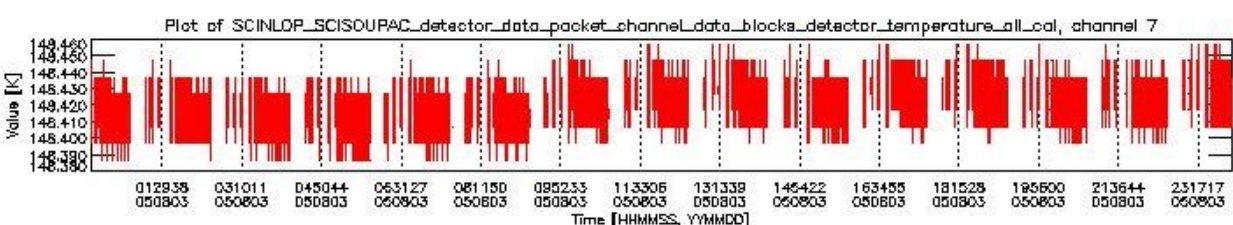

0.3 ADF monitoring

This section shows the (variation in) ADFs used for each of the products. It consists of:

- A table showing which ADFs were used for processing (red values indicate that multiple ADFs of the same type were used)
- Various time line plots, one for each ADF, which show when which ADF was used.

If multiple ADFs of a single type were used, these are marked **red** in the table.

Number	ADF
	CNO (LEVEL_0_CONFIGURATION_FILE)
0	AUX_CNO_AXVPDS20020123_121901_20020101_000000_20200101_000000
	FPO (ORBIT_STATE_VECTOR_FILE)
1	AUX_FPO_AXVPDS20050802_234309_20050802_184708_20050812_201319
2	AUX_FPO_AXVPDS20050802_234406_20050802_184708_20050812_201319
3	AUX_FPO_AXVPDS20050803_231319_20050803_195607_20050813_212217