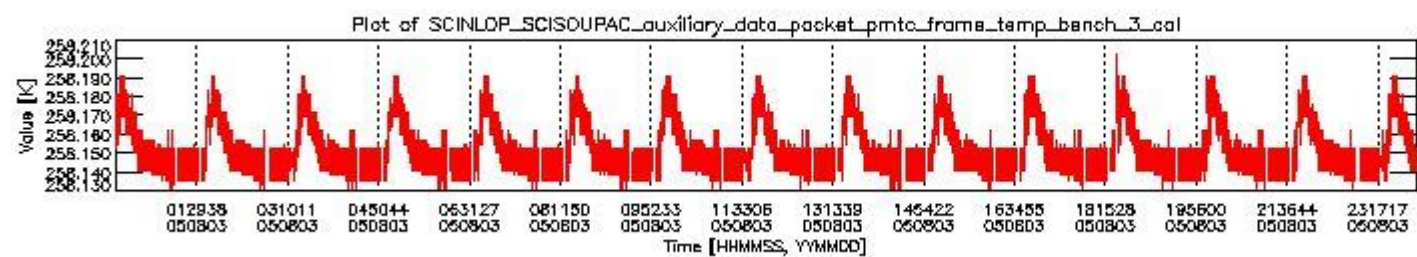

0.1.1 Report summary

The table below shows general characteristics of the data that are included into this report.

Item	Value
Report version	vdraft_20050403
Time of report generation	07AUG2005 08:18:58
Data source version	PFHS/5.34-N
Processing scope for products	03AUG2005 00:00:00 to 04AUG2005 00:00:00
Start time of first product within scope	02AUG2005 23:36:26
Stop time of last product within scope	04AUG2005 00:46:03
Total number of level 0 products	16
Number of level 0 products with errors	16

0.2 Product Quality Indicators

This section shows information about product quality, currently temperatures.

sciamachy_daily_report_level0_PFHS_5_34_N_20050803_0.PNG

sciamachy_daily_report_level0_PFHS_5_34_N_20050803_1.PNG

- A table showing which ADFs were used for processing (red values indicate that multiple ADFs of the same type were used)
- Various time line plots, one for each ADF, which show when which ADF was used.