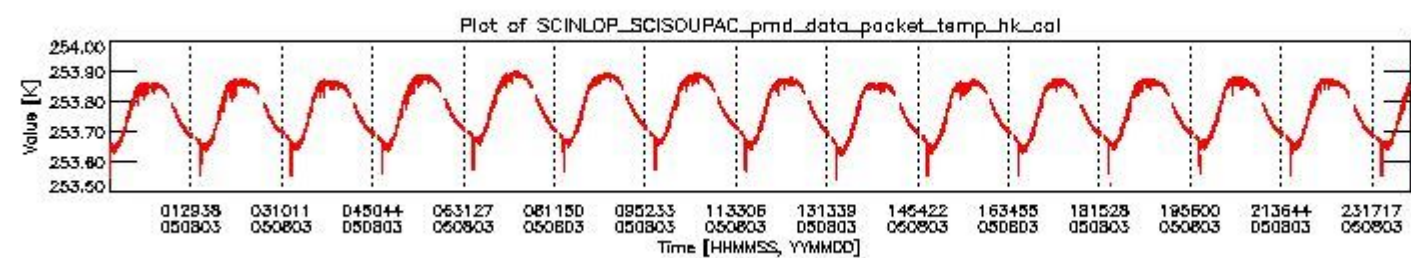

sciamachy_daily_report_level0_PFHS_5_34_N_20050803_3.PNG