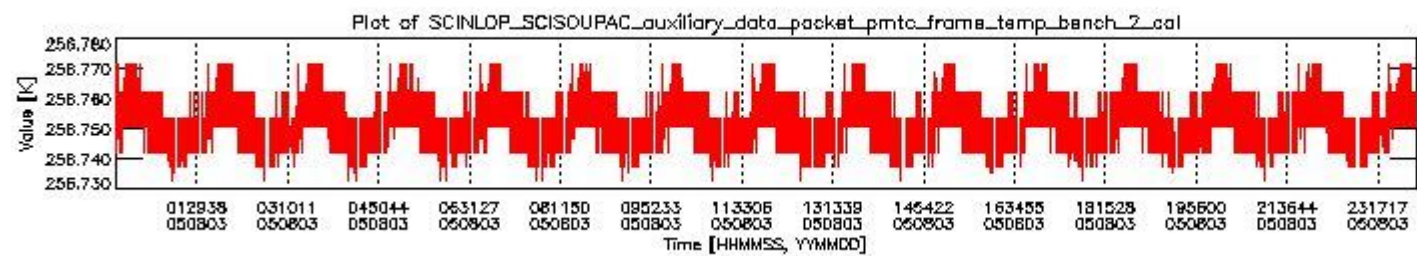

sciamachy_daily_report_level0_PFHS_5_34_N_20050803_1.PNG