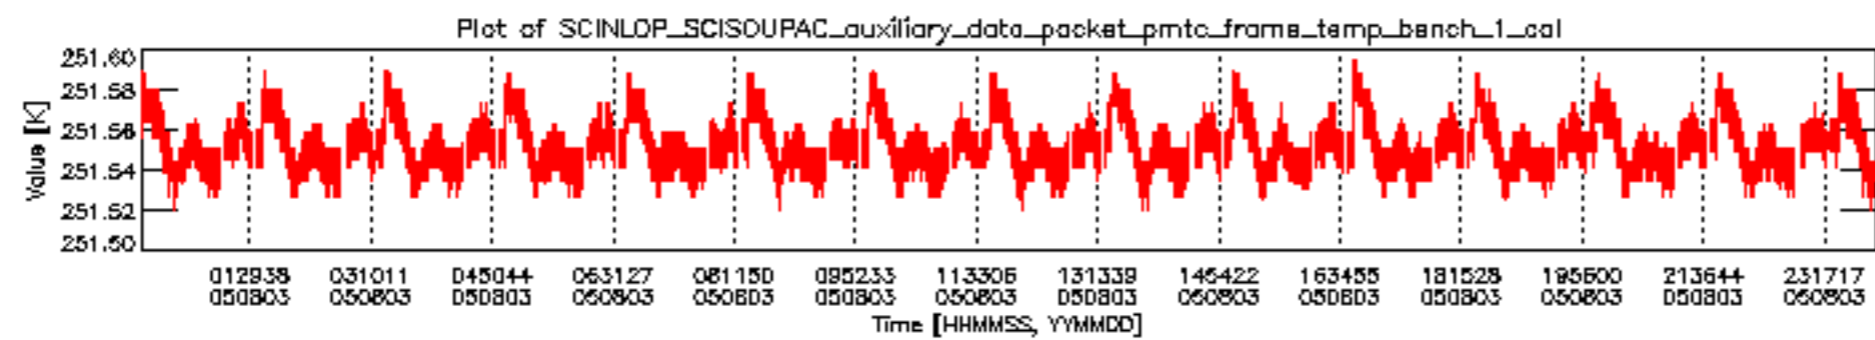

0.1.1 Report summary

The table below shows general characteristics of the data that are included into this report.

Item	Value
Report version	vdraft_20050403
Time of report generation	07AUG2005 08:18:58
Data source version	PFHS/5.34-N
Processing scope for products	03AUG2005 00:00:00 to 04AUG2005 00:00:00
Start time of first product within scope	02AUG2005 23:36:26
Stop time of last product within scope	04AUG2005 00:46:03
Total number of level 0 products	16
Number of level 0 products with errors	16

- A table showing which ADFs were used for processing (red values indicate that multiple ADFs of the same type were used)
- Various time line plots, one for each ADF, which show when which ADF was used.

If multiple ADFs of a single type were used, these are marked **red** in the table.

Number	ADF
	CNO (LEVEL_0_CONFIGURATION_FILE)
0	AUX_CNO_AXVPDS20020123_121901_20020101_000000_20200101_000000
	FPO (ORBIT_STATE_VECTOR_FILE)
1	AUX_FPO_AXVPDS20050802_234309_20050802_184708_20050812_201319
2	AUX_FPO_AXVPDS20050802_234406_20050802_184708_20050812_201319
3	AUX_FPO_AXVPDS20050803_231319_20050803_195607_20050813_212217

sciamachy_daily_report_level0_PFHS_5_34_N_20050803_5.PNG

sciamachy_daily_report_level0_PFHS_5_34_N_20050803_6.PNG

Bar plot of ADFs used for ORBIT_STATE_VECTOR_FILE.
See legend for details.