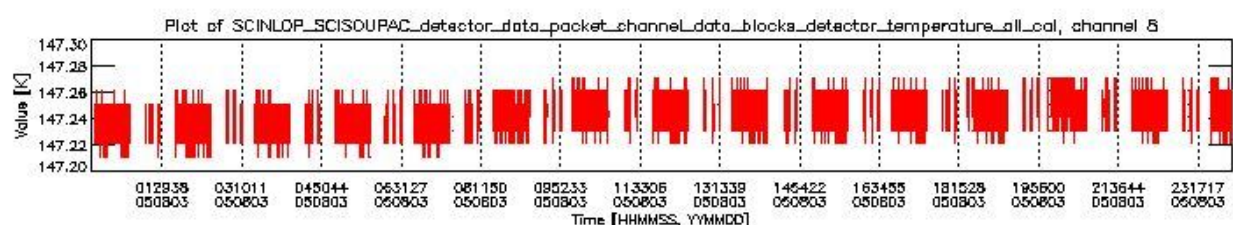

0.3 ADF monitoring

This section shows the (variation in) ADFs used for each of the products. It consists of:

- A table showing which ADFs were used for processing (red values indicate that multiple ADFs of the same type were used)
- Various time line plots, one for each ADF, which show when which ADF was used.

If multiple ADFs of a single type were used, these are marked **red** in the table.

Number	ADF
	CNO (LEVEL_0_CONFIGURATION_FILE)
0	AUX_CNO_AXVPDS20020123_121901_20020101_000000_20200101_000000
	FPO (ORBIT_STATE_VECTOR_FILE)
1	AUX_FPO_AXVPDS20050802_234309_20050802_184708_20050812_201319
2	AUX_FPO_AXVPDS20050802_234406_20050802_184708_20050812_201319
3	AUX_FPO_AXVPDS20050803_231319_20050803_195607_20050813_212217