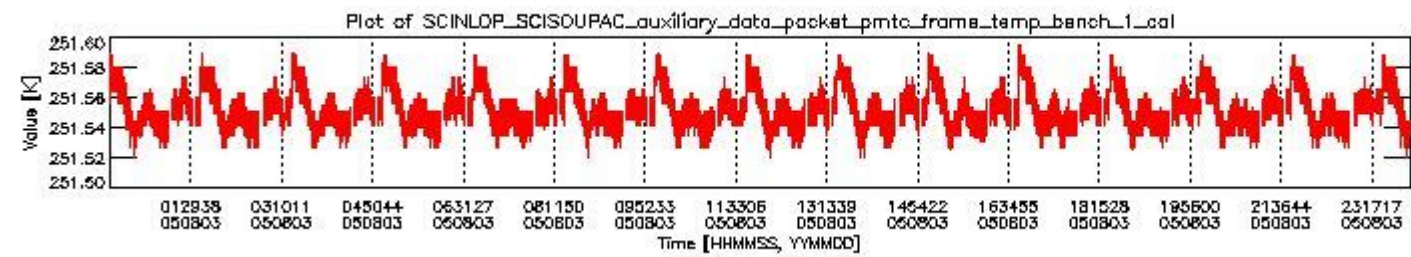

sciamachy_daily_report_level0_PFHS_5_34_N_20050803_0.PNG