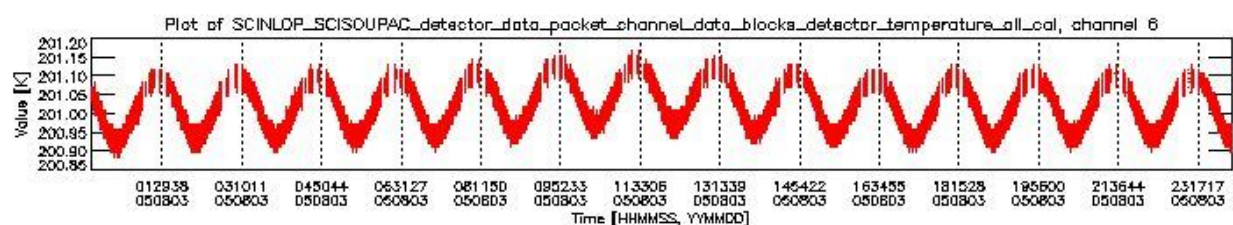

0.3 ADF monitoring

This section shows the (variation in) ADFs used for each of the products. It consists of:

- A table showing which ADFs were used for processing (red values indicate that multiple ADFs of the same type were used)
- Various time line plots, one for each ADF, which show when which ADF was used.

If multiple ADFs of a single type were used, these are marked **red** in the table.

Number	ADF
	CNO (LEVEL_0_CONFIGURATION_FILE)
0	AUX_CNO_AXVPDS20020123_121901_20020101_000000_20200101_000000
	FPO (ORBIT_STATE_VECTOR_FILE)
1	AUX_FPO_AXVPDS20050802_234309_20050802_184708_20050812_201319
2	AUX_FPO_AXVPDS20050802_234406_20050802_184708_20050812_201319
3	AUX_FPO_AXVPDS20050803_231319_20050803_195607_20050813_212217