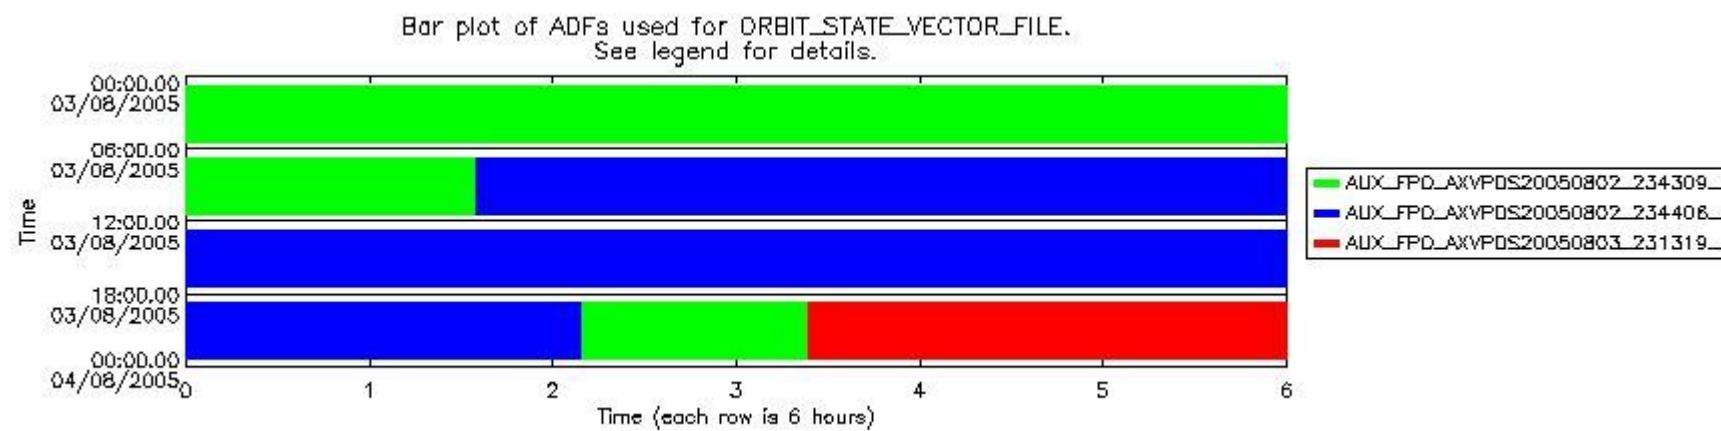

sciamachy_daily_report_level0_PFHS_5_34_N_20050803_6.PNG