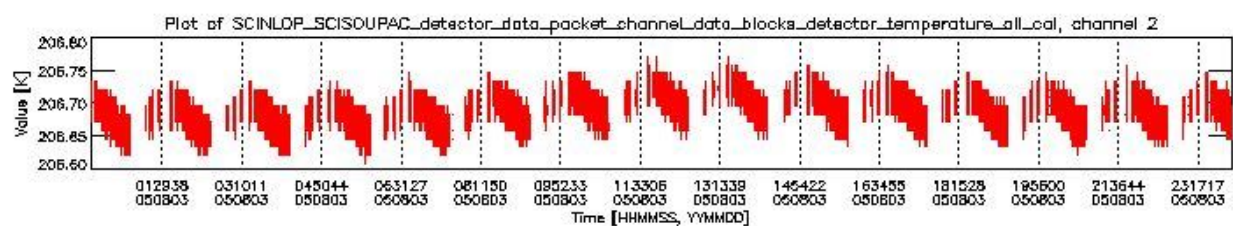

0.3 ADF monitoring

This section shows the (variation in) ADFs used for each of the products. It consists of:

- A table showing which ADFs were used for processing (red values indicate that multiple ADFs of the same type were used)
- Various time line plots, one for each ADF, which show when which ADF was used.

If multiple ADFs of a single type were used, these are marked **red** in the table.

Number	ADF
	CNO (LEVEL_0_CONFIGURATION_FILE)
0	AUX_CNO_AXVPDS20020123_121901_20020101_000000_20200101_000000
	FPO (ORBIT_STATE_VECTOR_FILE)
1	AUX_FPO_AXVPDS20050802_234309_20050802_184708_20050812_201319
2	AUX_FPO_AXVPDS20050802_234406_20050802_184708_20050812_201319
3	AUX_FPO_AXVPDS20050803_231319_20050803_195607_20050813_212217