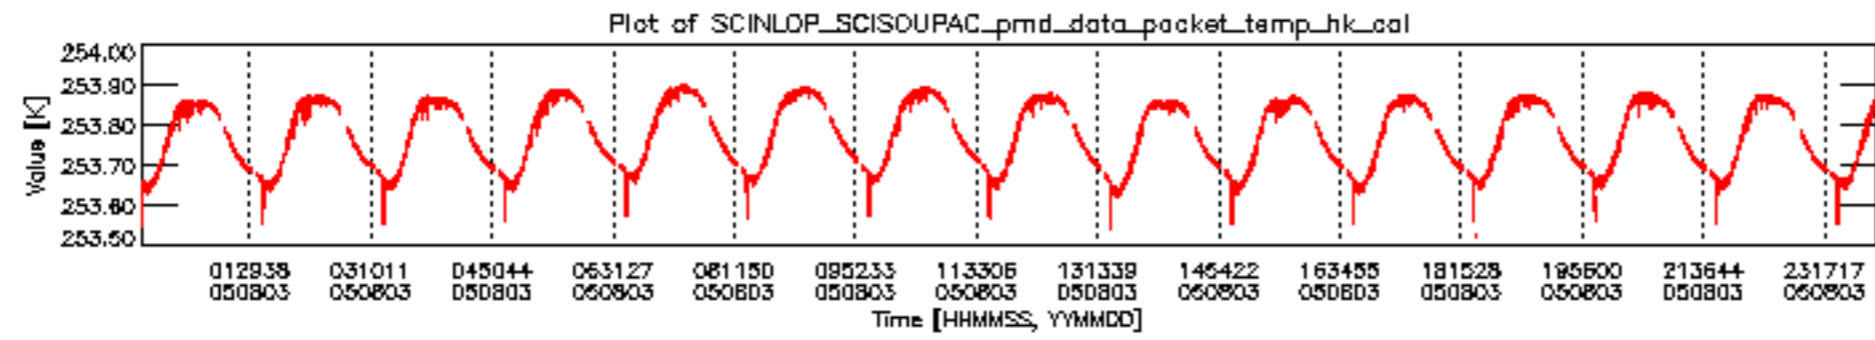

0.1.1 Report summary

The table below shows general characteristics of the data that are included into this report.

Item	Value
Report version	vdraft_20050403
Time of report generation	07AUG2005 08:18:58
Data source version	PFHS/5.34-N
Processing scope for products	03AUG2005 00:00:00 to 04AUG2005 00:00:00
Start time of first product within scope	02AUG2005 23:36:26
Stop time of last product within scope	04AUG2005 00:46:03
Total number of level 0 products	16
Number of level 0 products with errors	16

- A table showing which ADFs were used for processing (red values indicate that multiple ADFs of the same type were used)
- Various time line plots, one for each ADF, which show when which ADF was used.

If multiple ADFs of a single type were used, these are marked **red** in the table.

Number	ADF
	CNO (LEVEL_0_CONFIGURATION_FILE)
0	AUX_CNO_AXVPDS20020123_121901_20020101_000000_20200101_000000
	FPO (ORBIT_STATE_VECTOR_FILE)
1	AUX_FPO_AXVPDS20050802_234309_20050802_184708_20050812_201319
2	AUX_FPO_AXVPDS20050802_234406_20050802_184708_20050812_201319
3	AUX_FPO_AXVPDS20050803_231319_20050803_195607_20050813_212217

sciamachy_daily_report_level0_PFHS_5_34_N_20050803_5.PNG

sciamachy_daily_report_level0_PFHS_5_34_N_20050803_6.PNG

Bar plot of ADFs used for ORBIT_STATE_VECTOR_FILE.
See legend for details.