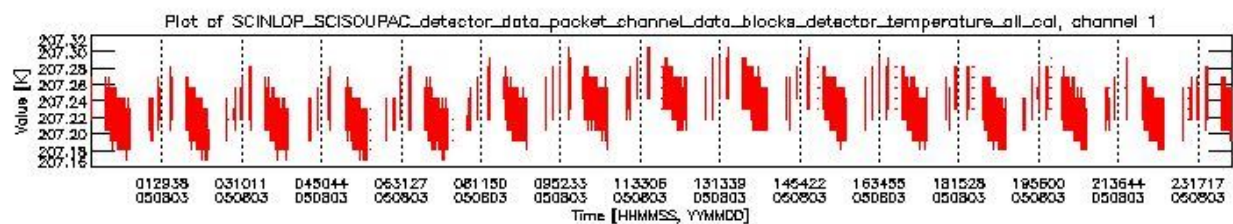

0.3 ADF monitoring

This section shows the (variation in) ADFs used for each of the products. It consists of:

- A table showing which ADFs were used for processing (red values indicate that multiple ADFs of the same type were used)
- Various time line plots, one for each ADF, which show when which ADF was used.

If multiple ADFs of a single type were used, these are marked **red** in the table.

Number	ADF
	CNO (LEVEL_0_CONFIGURATION_FILE)
0	AUX_CNO_AXVPDS20020123_121901_20020101_000000_20200101_000000
	FPO (ORBIT_STATE_VECTOR_FILE)
1	AUX_FPO_AXVPDS20050802_234309_20050802_184708_20050812_201319
2	AUX_FPO_AXVPDS20050802_234406_20050802_184708_20050812_201319
3	AUX_FPO_AXVPDS20050803_231319_20050803_195607_20050813_212217