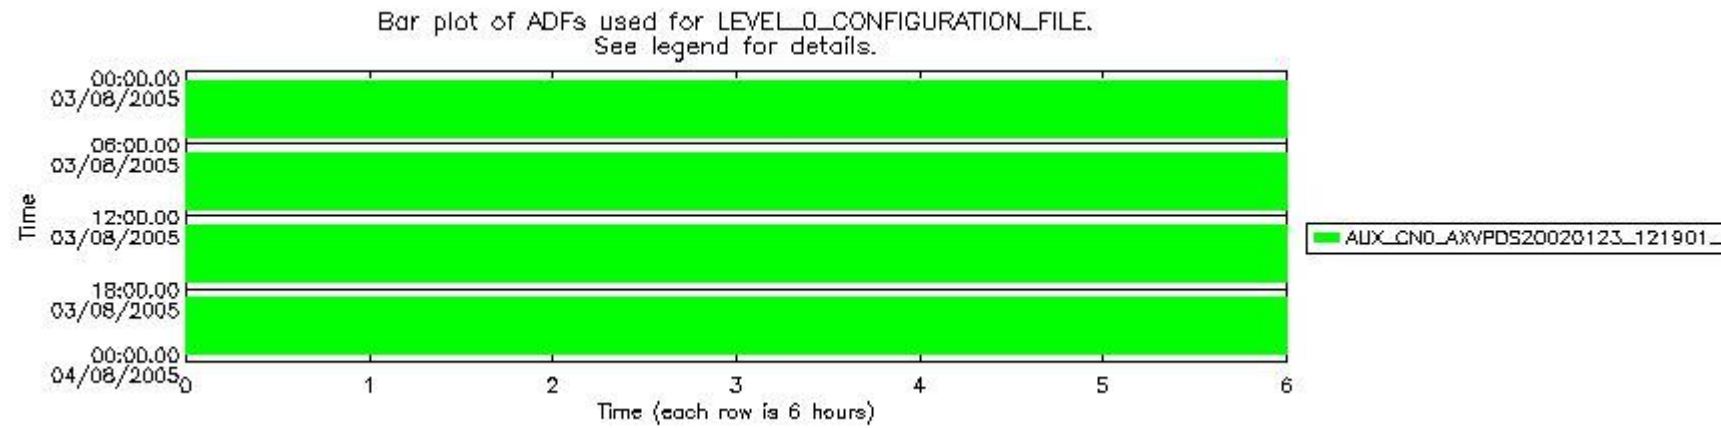

0.3 ADF monitoring

This section shows the (variation in) ADFs used for each of the products. It consists of:

- A table showing which ADFs were used for processing (red values indicate that multiple ADFs of the same type were used)
- Various time line plots, one for each ADF, which show when which ADF was used.

If multiple ADFs of a single type were used, these are marked **red** in the table.

Number	ADF
	CNO (LEVEL_0_CONFIGURATION_FILE)
0	AUX_CNO_AXVPDS20020123_121901_20020101_000000_20200101_000000
	FPO (ORBIT_STATE_VECTOR_FILE)
1	AUX_FPO_AXVPDS20050802_234309_20050802_184708_20050812_201319
2	AUX_FPO_AXVPDS20050802_234406_20050802_184708_20050812_201319
3	AUX_FPO_AXVPDS20050803_231319_20050803_195607_20050813_212217

sciamachy_daily_report_level0_PFHS_5_34_N_20050803_5.PNG