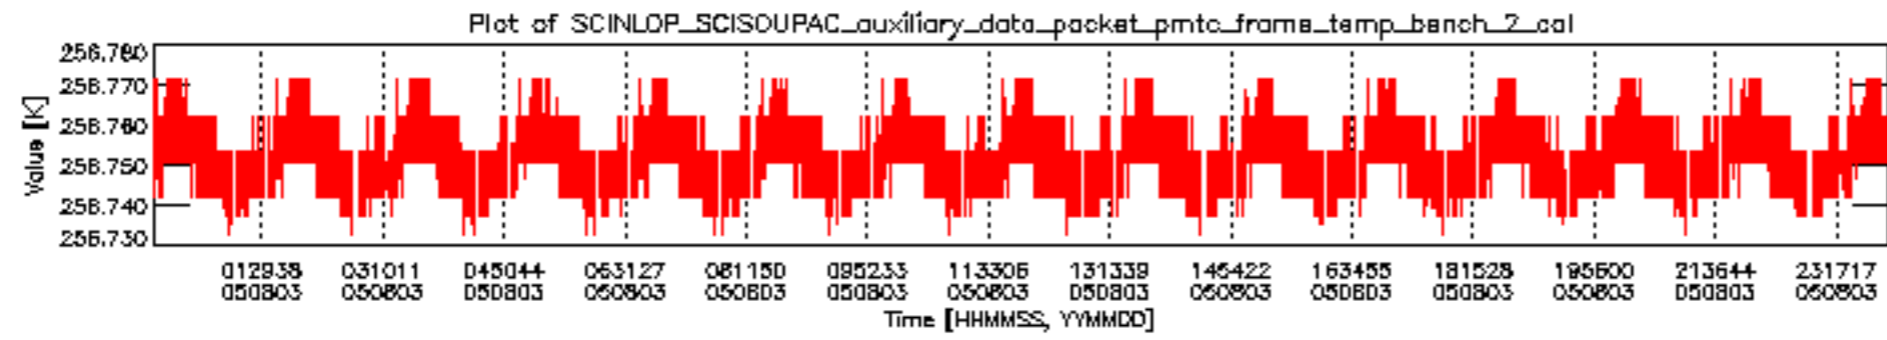

0.1.1 Report summary

The table below shows general characteristics of the data that are included into this report.

Item	Value
Report version	vdraft_20050403
Time of report generation	07AUG2005 08:18:58
Data source version	PFHS/5.34-N
Processing scope for products	03AUG2005 00:00:00 to 04AUG2005 00:00:00
Start time of first product within scope	02AUG2005 23:36:26
Stop time of last product within scope	04AUG2005 00:46:03
Total number of level 0 products	16
Number of level 0 products with errors	16

- A table showing which ADFs were used for processing (red values indicate that multiple ADFs of the same type were used)
- Various time line plots, one for each ADF, which show when which ADF was used.

If multiple ADFs of a single type were used, these are marked **red** in the table.

Number	ADF
	CNO (LEVEL_0_CONFIGURATION_FILE)
0	AUX_CNO_AXVPDS20020123_121901_20020101_000000_20200101_000000
	FPO (ORBIT_STATE_VECTOR_FILE)
1	AUX_FPO_AXVPDS20050802_234309_20050802_184708_20050812_201319
2	AUX_FPO_AXVPDS20050802_234406_20050802_184708_20050812_201319
3	AUX_FPO_AXVPDS20050803_231319_20050803_195607_20050813_212217

sciamachy_daily_report_level0_PFHS_5_34_N_20050803_5.PNG

sciamachy_daily_report_level0_PFHS_5_34_N_20050803_6.PNG

Bar plot of ADFs used for ORBIT_STATE_VECTOR_FILE.
See legend for details.