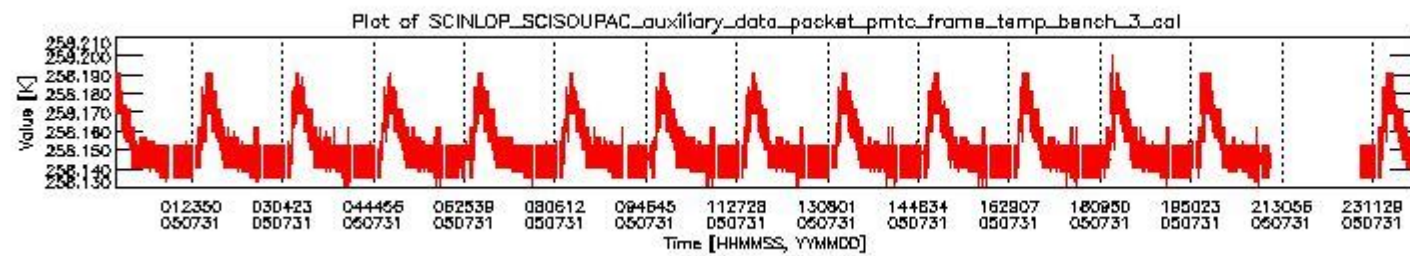

0.1.1 Report summary

The table below shows general characteristics of the data that are included into this report.

Item	Value
Report version	vdraft_20050403
Time of report generation	04AUG2005 09:13:54
Data source version	PFHS/5.34-N
Processing scope for products	31JUL2005 00:00:00 to 01AUG2005 00:00:00
Start time of first product within scope	30JUL2005 23:28:56
Stop time of last product within scope	01AUG2005 00:39:30
Total number of level 0 products	15
Number of level 0 products with errors	15

0.2 Product Quality Indicators

This section shows information about product quality, currently temperatures.

sciamachy_daily_report_level0_PFHS_5_34_N_20050731_0.PNG

sciamachy_daily_report_level0_PFHS_5_34_N_20050731_1.PNG

- A table showing which ADFs were used for processing (red values indicate that multiple ADFs of the same type were used)
- Various time line plots, one for each ADF, which show when which ADF was used.