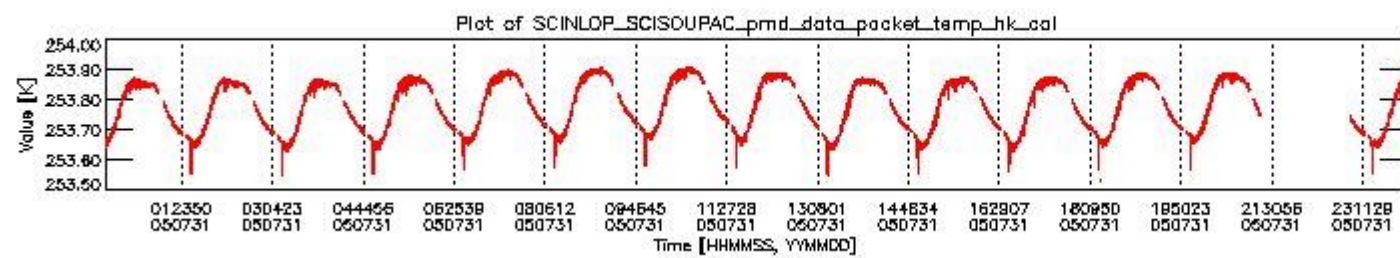

sciamachy_daily_report_level0_PFHS_5_34_N_20050731_3.PNG