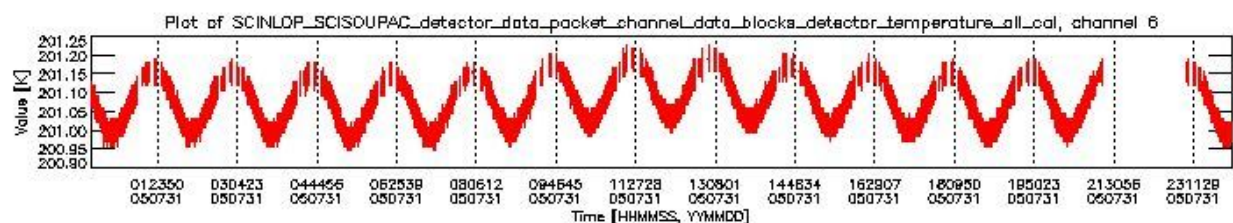

0.3 ADF monitoring

This section shows the (variation in) ADFs used for each of the products. It consists of:

- A table showing which ADFs were used for processing (red values indicate that multiple ADFs of the same type were used)
- Various time line plots, one for each ADF, which show when which ADF was used.

If multiple ADFs of a single type were used, these are marked **red** in the table.

Number	ADF
	CNO (LEVEL_0_CONFIGURATION_FILE)
0	AUX_CNO_AXVPDS20020123_121901_20020101_000000_20200101_000000
	FPO (ORBIT_STATE_VECTOR_FILE)
1	AUX_FPO_AXVPDS20050730_234021_20050730_184124_20050809_200735
2	AUX_FPO_AXVPDS20050730_234103_20050730_184124_20050809_200735
3	AUX_FPO_AXVPDS20050731_225957_20050731_195022_20050810_211634