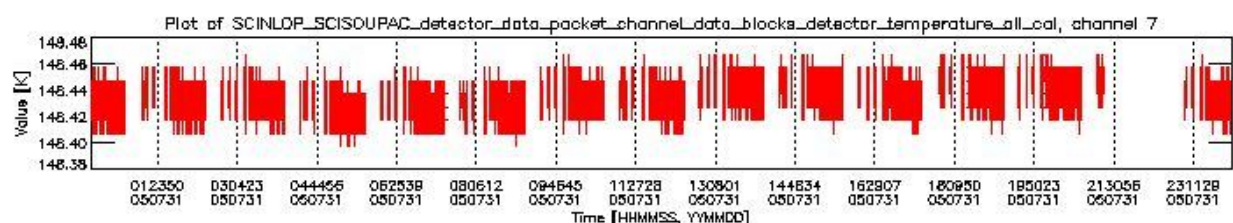

0.3 ADF monitoring

This section shows the (variation in) ADFs used for each of the products. It consists of:

- A table showing which ADFs were used for processing (red values indicate that multiple ADFs of the same type were used)
- Various time line plots, one for each ADF, which show when which ADF was used.

If multiple ADFs of a single type were used, these are marked **red** in the table.

Number	ADF
	CNO (LEVEL_0_CONFIGURATION_FILE)
0	AUX_CNO_AXVPDS20020123_121901_20020101_000000_20200101_000000
	FPO (ORBIT_STATE_VECTOR_FILE)
1	AUX_FPO_AXVPDS20050730_234021_20050730_184124_20050809_200735
2	AUX_FPO_AXVPDS20050730_234103_20050730_184124_20050809_200735
3	AUX_FPO_AXVPDS20050731_225957_20050731_195022_20050810_211634