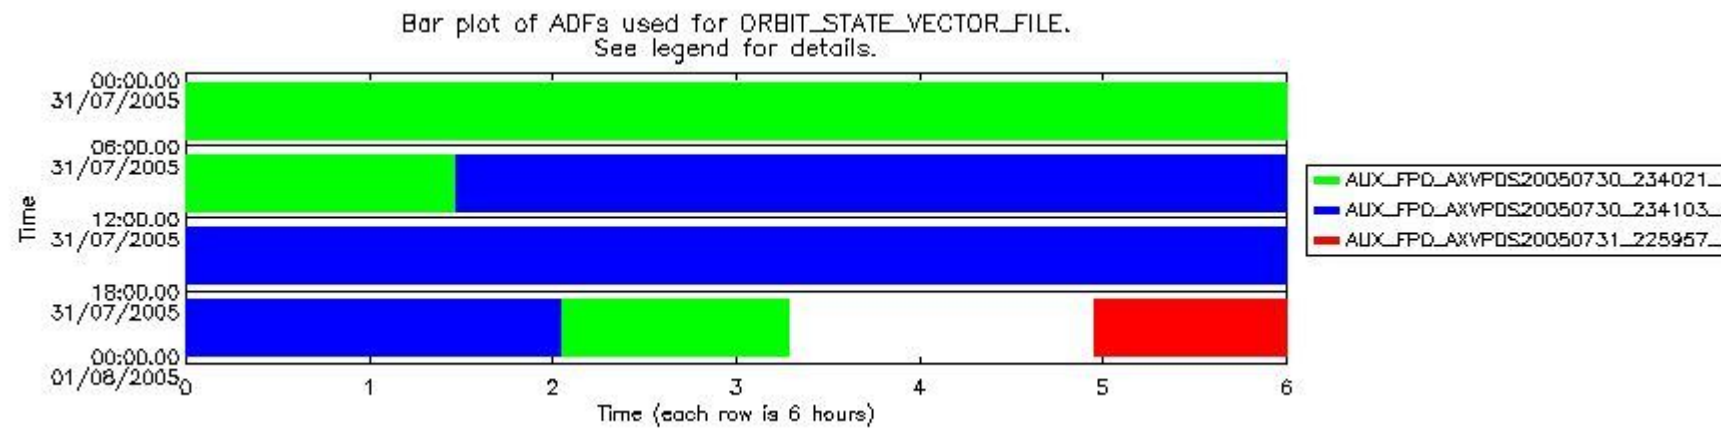

sciamachy_daily_report_level0_PFHS_5_34_N_20050731_6.PNG