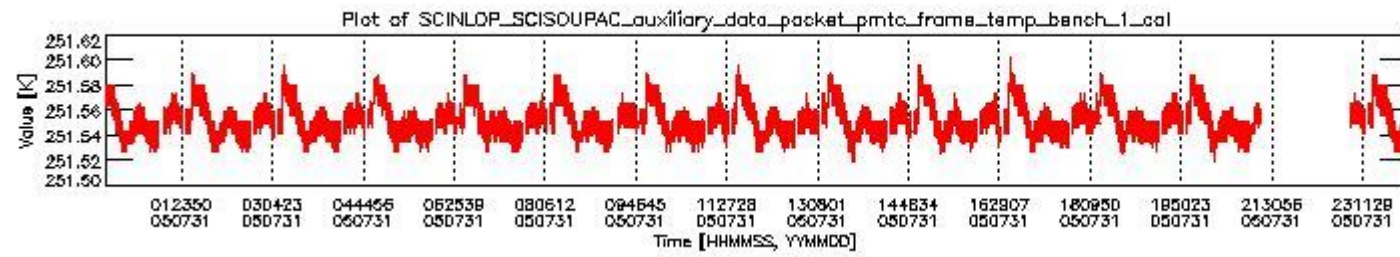

0. SCIAMACHY Daily Report for level 0 products

[0.1 General Info](#)

[0.2 Product Quality Indicators](#)

[0.3 ADF monitoring](#)

0.1 General Info

This report contains a daily analysis on parameters extracted from SCIAMACHY level 0 data (The SCI_NL__0P product).

0.1.1 Report summary

The table below shows general characteristics of the data that are included into this report.

Item	Value
Report version	vdraft_20050403
Time of report generation	04AUG2005 09:13:54
Data source version	PFHS/5.34-N
Processing scope for products	31JUL2005 00:00:00 to 01AUG2005 00:00:00
Start time of first product within scope	30JUL2005 23:28:56
Stop time of last product within scope	01AUG2005 00:39:30
Total number of level 0 products	15
Number of level 0 products with errors	15

0.2 Product Quality Indicators

This section shows information about product quality, currently temperatures.

sciamachy_daily_report_level0_PFHS_5_34_N_20050731_0.PNG

sciamachy_daily_report_level0_PFHS_5_34_N_20050731_1.PNG

- A table showing which ADFs were used for processing (red values indicate that multiple ADFs of the same type were used)
- Various time line plots, one for each ADF, which show when which ADF was used.