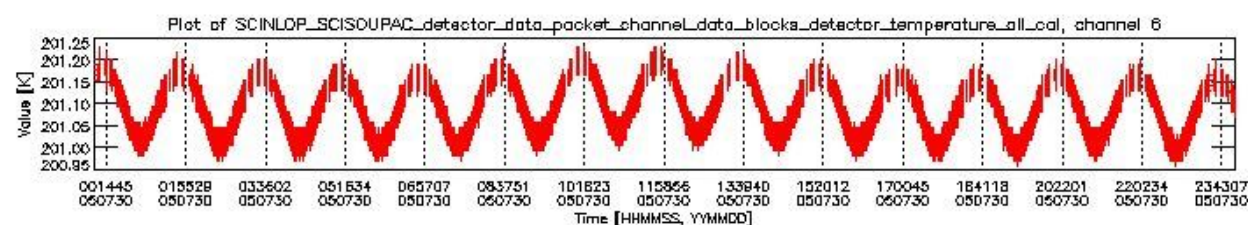

0.3 ADF monitoring

This section shows the (variation in) ADFs used for each of the products. It consists of:

- A table showing which ADFs were used for processing (red values indicate that multiple ADFs of the same type were used)
- Various time line plots, one for each ADF, which show when which ADF was used.

If multiple ADFs of a single type were used, these are marked **red** in the table.

Number	ADF
	CNO (LEVEL_0_CONFIGURATION_FILE)
0	AUX_CNO_AXVPDS20020123_121901_20020101_000000_20200101_000000
	FPO (ORBIT_STATE_VECTOR_FILE)
1	AUX_FPO_AXVPDS20050730_000405_20050729_191301_20050808_203912
2	AUX_FPO_AXVPDS20050730_000454_20050729_191301_20050808_203912
3	AUX_FPO_AXVPDS20050730_234021_20050730_184124_20050809_200735