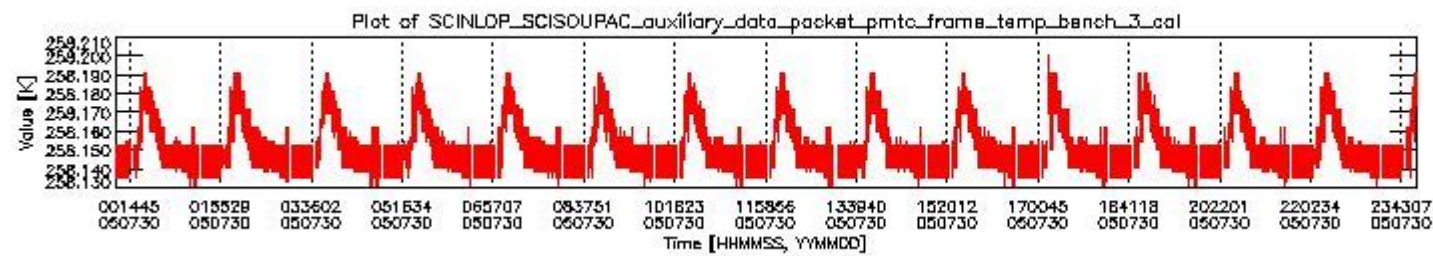

0.1.1 Report summary

The table below shows general characteristics of the data that are included into this report.

Item	Value
Report version	vdraft_20050403
Time of report generation	03AUG2005 08:18:11
Data source version	PFHS/5.34-N
Processing scope for products	30JUL2005 00:00:00 to 31JUL2005 00:00:00
Start time of first product within scope	29JUL2005 22:19:52
Stop time of last product within scope	31JUL2005 01:10:16
Total number of level 0 products	17
Number of level 0 products with errors	17

0.2 Product Quality Indicators

This section shows information about product quality, currently temperatures.

sciamachy_daily_report_level0_PFHS_5_34_N_20050730_0.PNG

sciamachy_daily_report_level0_PFHS_5_34_N_20050730_1.PNG

- A table showing which ADFs were used for processing (red values indicate that multiple ADFs of the same type were used)
- Various time line plots, one for each ADF, which show when which ADF was used.