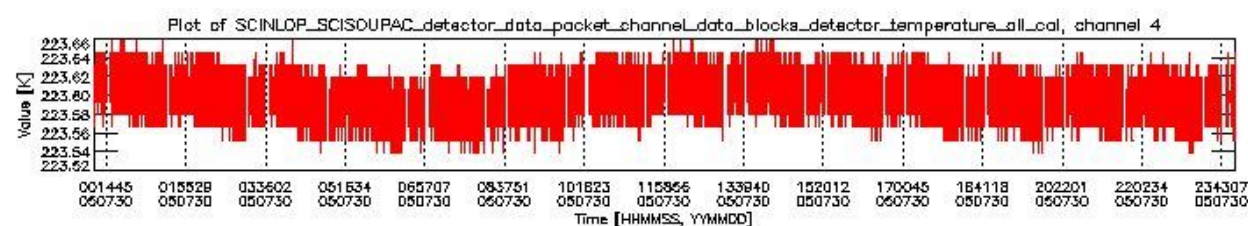

0.3 ADF monitoring

This section shows the (variation in) ADFs used for each of the products. It consists of:

- A table showing which ADFs were used for processing (red values indicate that multiple ADFs of the same type were used)
- Various time line plots, one for each ADF, which show when which ADF was used.

If multiple ADFs of a single type were used, these are marked **red** in the table.

Number	ADF
	CNO (LEVEL_0_CONFIGURATION_FILE)
0	AUX_CNO_AXVPDS20020123_121901_20020101_000000_20200101_000000
	FPO (ORBIT_STATE_VECTOR_FILE)
1	AUX_FPO_AXVPDS20050730_000405_20050729_191301_20050808_203912
2	AUX_FPO_AXVPDS20050730_000454_20050729_191301_20050808_203912
3	AUX_FPO_AXVPDS20050730_234021_20050730_184124_20050809_200735