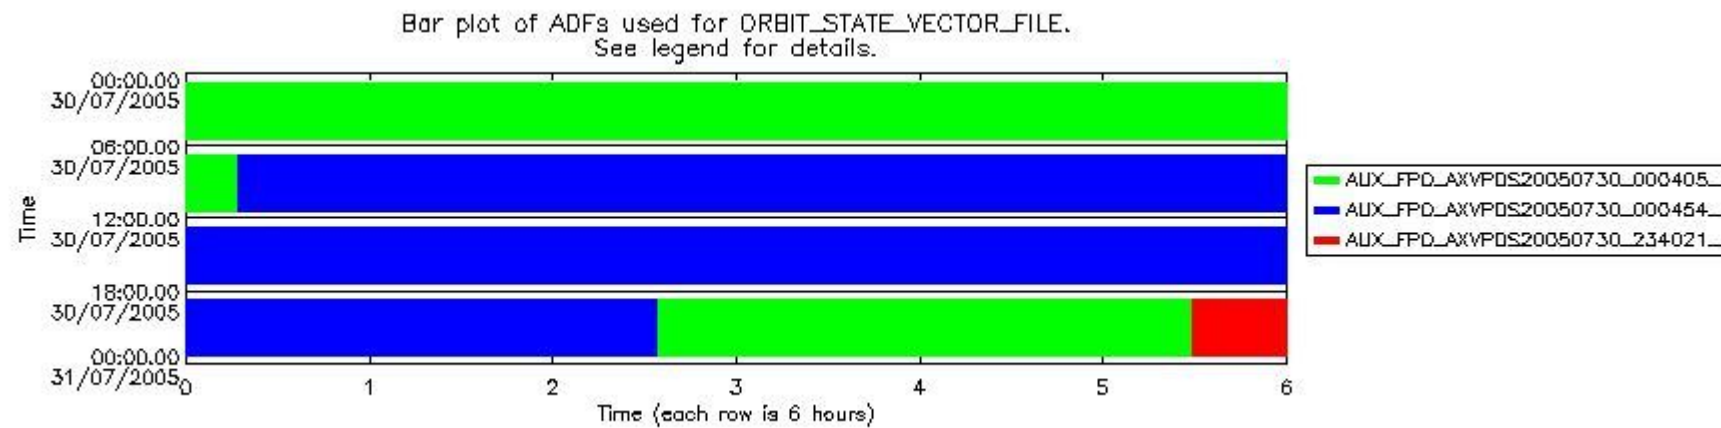

sciamachy_daily_report_level0_PFHS_5_34_N_20050730_6.PNG