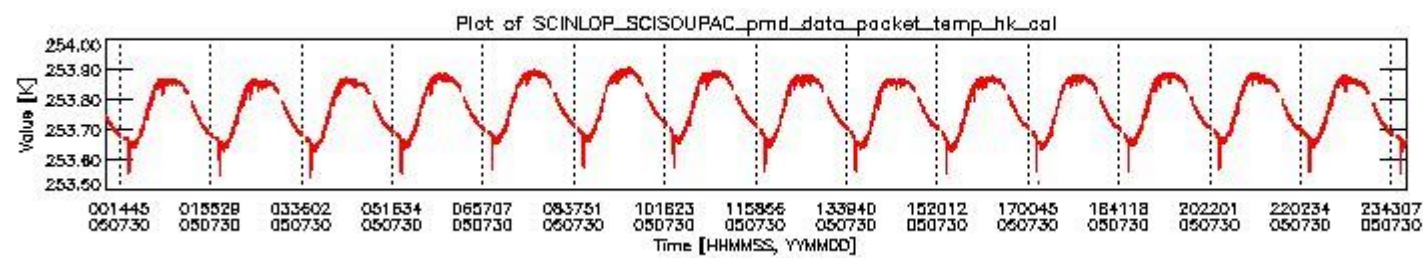

sciamachy_daily_report_level0_PFHS_5_34_N_20050730_3.PNG