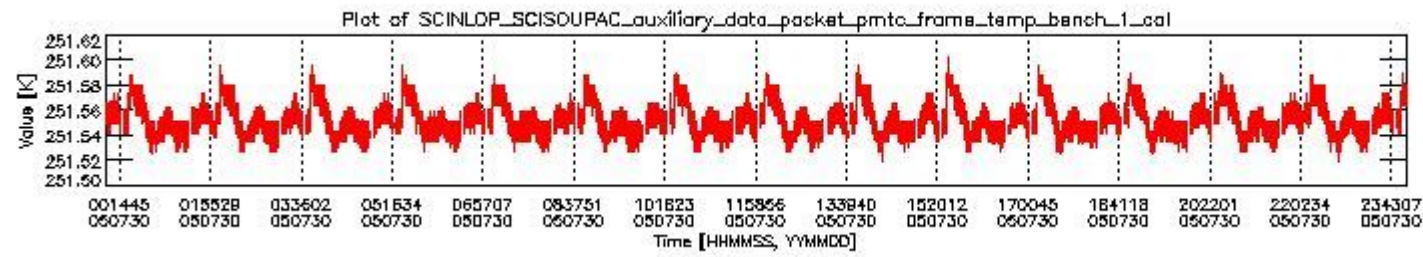

sciamachy_daily_report_level0_PFHS_5_34_N_20050730_0.PNG