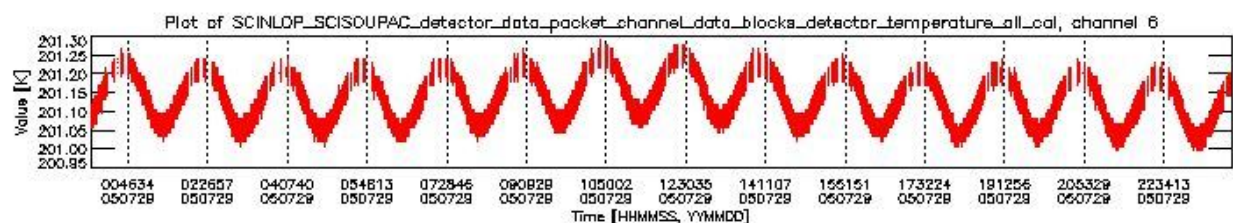

0.3 ADF monitoring

This section shows the (variation in) ADFs used for each of the products. It consists of:

- A table showing which ADFs were used for processing (red values indicate that multiple ADFs of the same type were used)
- Various time line plots, one for each ADF, which show when which ADF was used.

If multiple ADFs of a single type were used, these are marked **red** in the table.

Number	ADF
	CNO (LEVEL_0_CONFIGURATION_FILE)
0	AUX_CNO_AXVPDS20020123_121901_20020101_000000_20200101_000000
	FPO (ORBIT_STATE_VECTOR_FILE)
1	AUX_FPO_AXVPDS20050728_225734_20050728_194438_20050807_211050
2	AUX_FPO_AXVPDS20050728_225848_20050728_194438_20050807_211050
3	AUX_FPO_AXVPDS20050730_000405_20050729_191301_20050808_203912