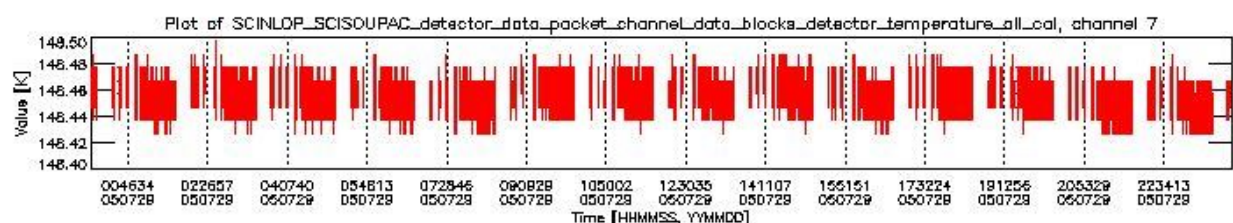

0.3 ADF monitoring

This section shows the (variation in) ADFs used for each of the products. It consists of:

- A table showing which ADFs were used for processing (red values indicate that multiple ADFs of the same type were used)
- Various time line plots, one for each ADF, which show when which ADF was used.

If multiple ADFs of a single type were used, these are marked **red** in the table.

Number	ADF
	CNO (LEVEL_0_CONFIGURATION_FILE)
0	AUX_CNO_AXVPDS20020123_121901_20020101_000000_20200101_000000
	FPO (ORBIT_STATE_VECTOR_FILE)
1	AUX_FPO_AXVPDS20050728_225734_20050728_194438_20050807_211050
2	AUX_FPO_AXVPDS20050728_225848_20050728_194438_20050807_211050
3	AUX_FPO_AXVPDS20050730_000405_20050729_191301_20050808_203912