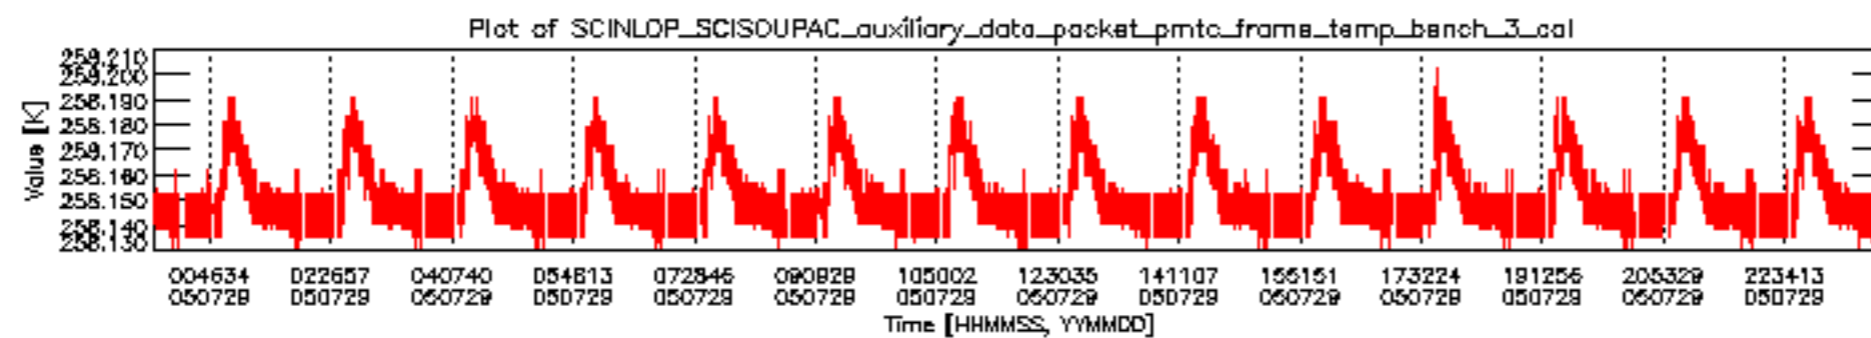

0.1.1 Report summary

The table below shows general characteristics of the data that are included into this report.

Item	Value
Report version	vdraft_20050403
Time of report generation	02AUG2005 12:20:27
Data source version	PFHS/5.34-N
Processing scope for products	29JUL2005 00:00:00 to 30JUL2005 00:00:00
Start time of first product within scope	28JUL2005 22:52:42
Stop time of last product within scope	30JUL2005 00:01:57
Total number of level 0 products	16
Number of level 0 products with errors	16

- A table showing which ADFs were used for processing (red values indicate that multiple ADFs of the same type were used)
- Various time line plots, one for each ADF, which show when which ADF was used.

If multiple ADFs of a single type were used, these are marked **red** in the table.

Number	ADF
	CNO (LEVEL_0_CONFIGURATION_FILE)
0	AUX_CNO_AXVPDS20020123_121901_20020101_000000_20200101_000000
	FPO (ORBIT_STATE_VECTOR_FILE)
1	AUX_FPO_AXVPDS20050728_225734_20050728_194438_20050807_211050
2	AUX_FPO_AXVPDS20050728_225848_20050728_194438_20050807_211050
3	AUX_FPO_AXVPDS20050730_000405_20050729_191301_20050808_203912

Bar plot of ADFs used for ORBIT_STATE_VECTOR_FILE.
See legend for details.