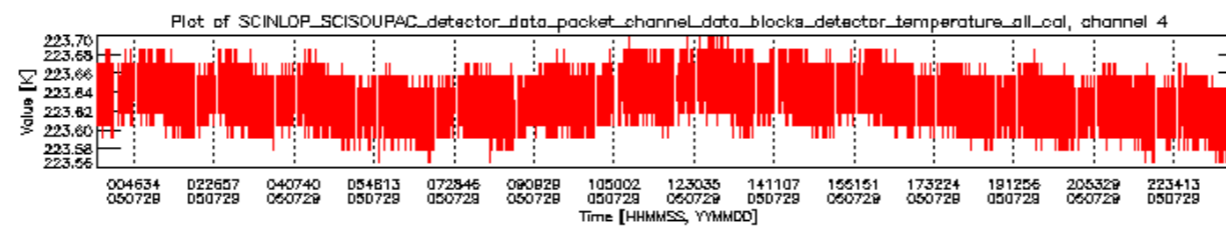

- A table showing which ADFs were used for processing (red values indicate that multiple ADFs of the same type were used)
- Various time line plots, one for each ADF, which show when which ADF was used.

If multiple ADFs of a single type were used, these are marked **red** in the table.

Number	ADF
	CNO (LEVEL_0_CONFIGURATION_FILE)
0	AUX_CNO_AXVPDS20020123_121901_20020101_000000_20200101_000000
	FPO (ORBIT_STATE_VECTOR_FILE)
1	AUX_FPO_AXVPDS20050728_225734_20050728_194438_20050807_211050
2	AUX_FPO_AXVPDS20050728_225848_20050728_194438_20050807_211050
3	AUX_FPO_AXVPDS20050730_000405_20050729_191301_20050808_203912

Bar plot of ADFs used for ORBIT_STATE_VECTOR_FILE.
See legend for details.