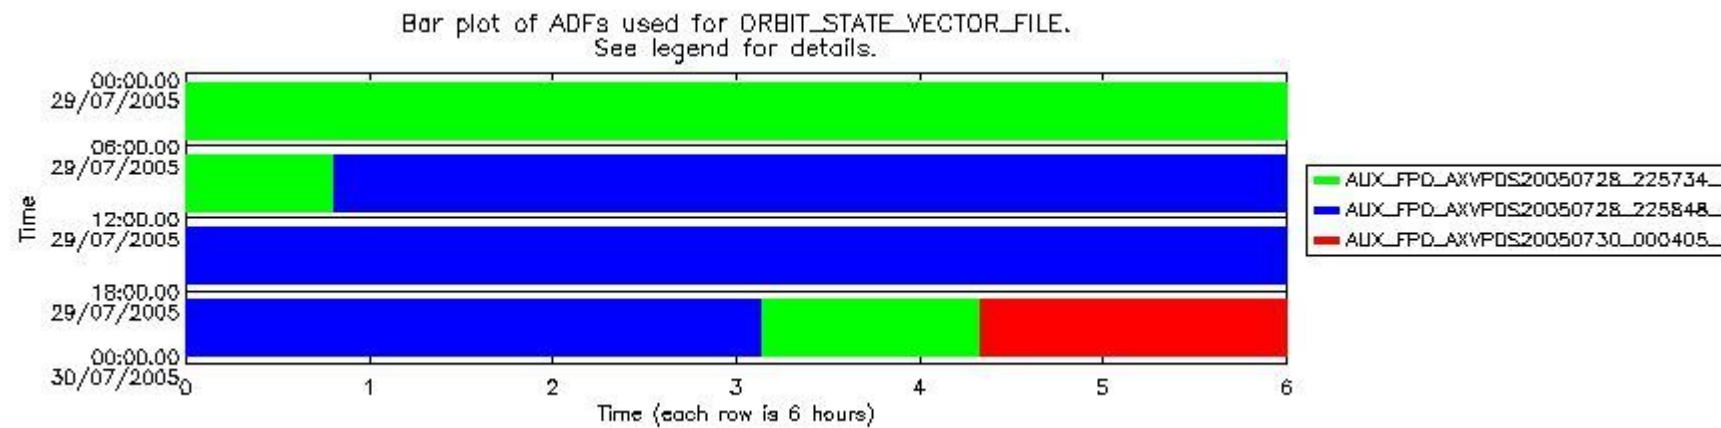

0.3 ADF monitoring

This section shows the (variation in) ADFs used for each of the products. It consists of:

- A table showing which ADFs were used for processing (red values indicate that multiple ADFs of the same type were used)
- Various time line plots, one for each ADF, which show when which ADF was used.

If multiple ADFs of a single type were used, these are marked **red** in the table.

Number	ADF
	CNO (LEVEL_0_CONFIGURATION_FILE)
0	AUX_CNO_AXVPDS20020123_121901_20020101_000000_20200101_000000
	FPO (ORBIT_STATE_VECTOR_FILE)
1	AUX_FPO_AXVPDS20050728_225734_20050728_194438_20050807_211050
2	AUX_FPO_AXVPDS20050728_225848_20050728_194438_20050807_211050
3	AUX_FPO_AXVPDS20050730_000405_20050729_191301_20050808_203912