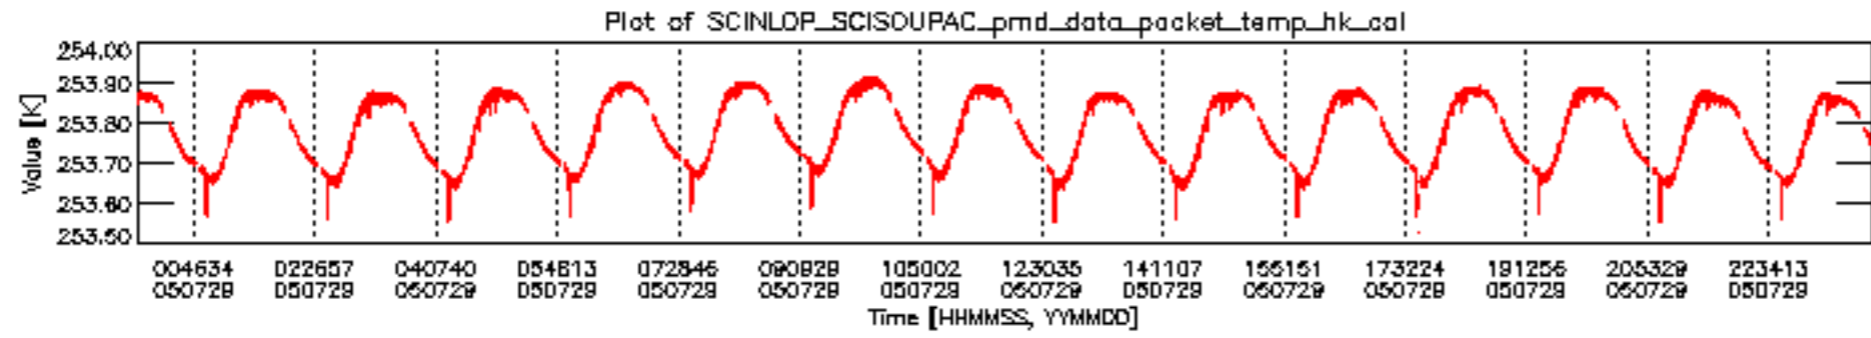

0.1.1 Report summary

The table below shows general characteristics of the data that are included into this report.

Item	Value
Report version	vdraft_20050403
Time of report generation	02AUG2005 12:20:27
Data source version	PFHS/5.34-N
Processing scope for products	29JUL2005 00:00:00 to 30JUL2005 00:00:00
Start time of first product within scope	28JUL2005 22:52:42
Stop time of last product within scope	30JUL2005 00:01:57
Total number of level 0 products	16
Number of level 0 products with errors	16

- A table showing which ADFs were used for processing (red values indicate that multiple ADFs of the same type were used)
- Various time line plots, one for each ADF, which show when which ADF was used.

If multiple ADFs of a single type were used, these are marked **red** in the table.

Number	ADF
	CNO (LEVEL_0_CONFIGURATION_FILE)
0	AUX_CNO_AXVPDS20020123_121901_20020101_000000_20200101_000000
	FPO (ORBIT_STATE_VECTOR_FILE)
1	AUX_FPO_AXVPDS20050728_225734_20050728_194438_20050807_211050
2	AUX_FPO_AXVPDS20050728_225848_20050728_194438_20050807_211050
3	AUX_FPO_AXVPDS20050730_000405_20050729_191301_20050808_203912

Bar plot of ADFs used for ORBIT_STATE_VECTOR_FILE.
See legend for details.