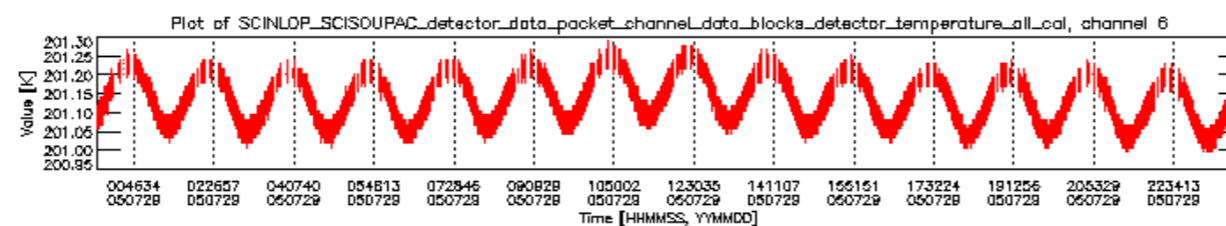

- A table showing which ADFs were used for processing (red values indicate that multiple ADFs of the same type were used)
- Various time line plots, one for each ADF, which show when which ADF was used.

If multiple ADFs of a single type were used, these are marked **red** in the table.

Number	ADF
	CNO (LEVEL_0_CONFIGURATION_FILE)
0	AUX_CNO_AXVPDS20020123_121901_20020101_000000_20200101_000000
	FPO (ORBIT_STATE_VECTOR_FILE)
1	AUX_FPO_AXVPDS20050728_225734_20050728_194438_20050807_211050
2	AUX_FPO_AXVPDS20050728_225848_20050728_194438_20050807_211050
3	AUX_FPO_AXVPDS20050730_000405_20050729_191301_20050808_203912

Bar plot of ADFs used for ORBIT_STATE_VECTOR_FILE.
See legend for details.