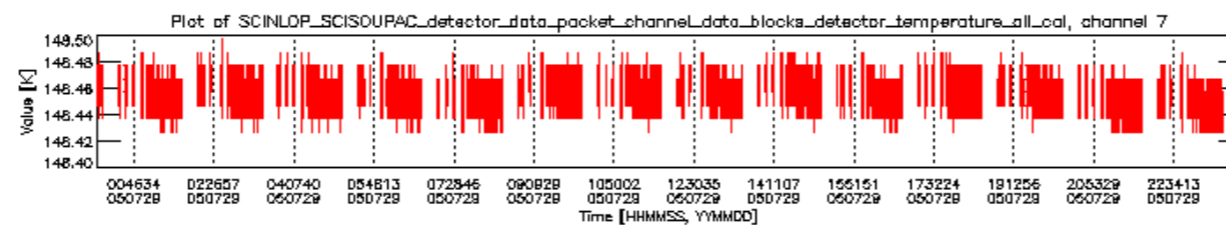

- A table showing which ADFs were used for processing (red values indicate that multiple ADFs of the same type were used)
- Various time line plots, one for each ADF, which show when which ADF was used.

If multiple ADFs of a single type were used, these are marked **red** in the table.

Number	ADF
	CNO (LEVEL_0_CONFIGURATION_FILE)
0	AUX_CNO_AXVPDS20020123_121901_20020101_000000_20200101_000000
	FPO (ORBIT_STATE_VECTOR_FILE)
1	AUX_FPO_AXVPDS20050728_225734_20050728_194438_20050807_211050
2	AUX_FPO_AXVPDS20050728_225848_20050728_194438_20050807_211050
3	AUX_FPO_AXVPDS20050730_000405_20050729_191301_20050808_203912

Bar plot of ADFs used for ORBIT_STATE_VECTOR_FILE.
See legend for details.