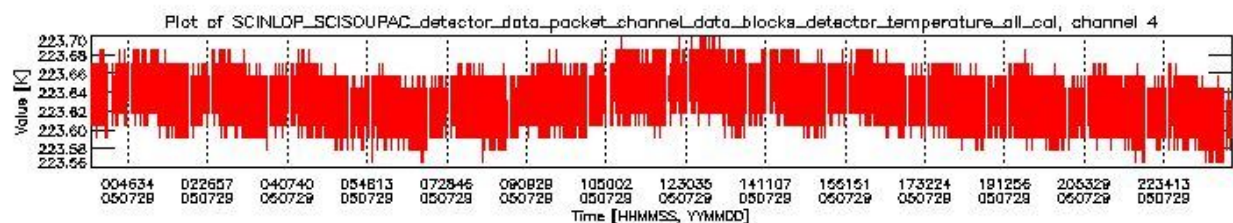

0.3 ADF monitoring

This section shows the (variation in) ADFs used for each of the products. It consists of:

- A table showing which ADFs were used for processing (red values indicate that multiple ADFs of the same type were used)
- Various time line plots, one for each ADF, which show when which ADF was used.

If multiple ADFs of a single type were used, these are marked **red** in the table.

Number	ADF
	CNO (LEVEL_0_CONFIGURATION_FILE)
0	AUX_CNO_AXVPDS20020123_121901_20020101_000000_20200101_000000
	FPO (ORBIT_STATE_VECTOR_FILE)
1	AUX_FPO_AXVPDS20050728_225734_20050728_194438_20050807_211050
2	AUX_FPO_AXVPDS20050728_225848_20050728_194438_20050807_211050
3	AUX_FPO_AXVPDS20050730_000405_20050729_191301_20050808_203912