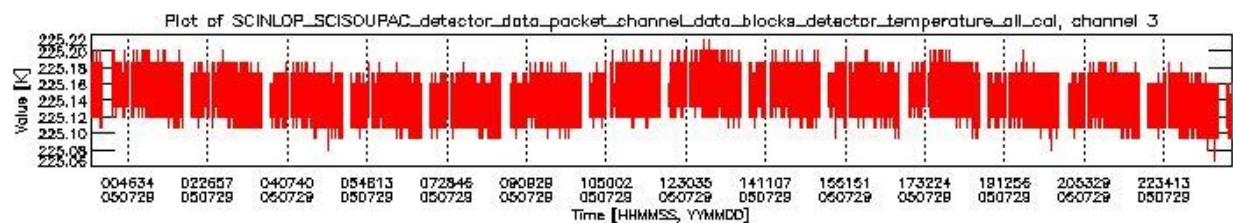

0.3 ADF monitoring

This section shows the (variation in) ADFs used for each of the products. It consists of:

- A table showing which ADFs were used for processing (red values indicate that multiple ADFs of the same type were used)
- Various time line plots, one for each ADF, which show when which ADF was used.

If multiple ADFs of a single type were used, these are marked **red** in the table.

Number	ADF
	CNO (LEVEL_0_CONFIGURATION_FILE)
0	AUX_CNO_AXVPDS20020123_121901_20020101_000000_20200101_000000
	FPO (ORBIT_STATE_VECTOR_FILE)
1	AUX_FPO_AXVPDS20050728_225734_20050728_194438_20050807_211050
2	AUX_FPO_AXVPDS20050728_225848_20050728_194438_20050807_211050
3	AUX_FPO_AXVPDS20050730_000405_20050729_191301_20050808_203912