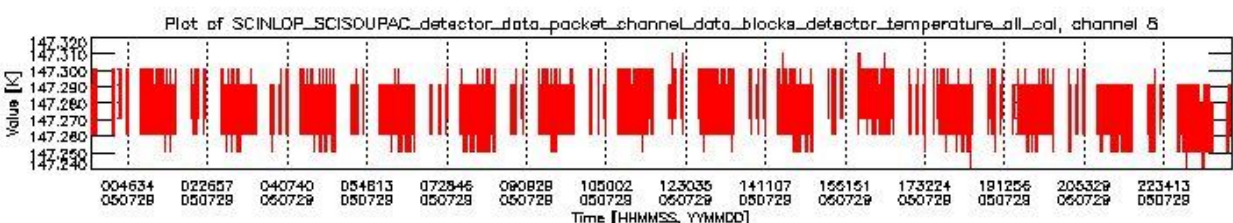

0.3 ADF monitoring

This section shows the (variation in) ADFs used for each of the products. It consists of:

- A table showing which ADFs were used for processing (red values indicate that multiple ADFs of the same type were used)
- Various time line plots, one for each ADF, which show when which ADF was used.

If multiple ADFs of a single type were used, these are marked **red** in the table.

Number	ADF
	CNO (LEVEL_0_CONFIGURATION_FILE)
0	AUX_CNO_AXVPDS20020123_121901_20020101_000000_20200101_000000
	FPO (ORBIT_STATE_VECTOR_FILE)
1	AUX_FPO_AXVPDS20050728_225734_20050728_194438_20050807_211050
2	AUX_FPO_AXVPDS20050728_225848_20050728_194438_20050807_211050
3	AUX_FPO_AXVPDS20050730_000405_20050729_191301_20050808_203912