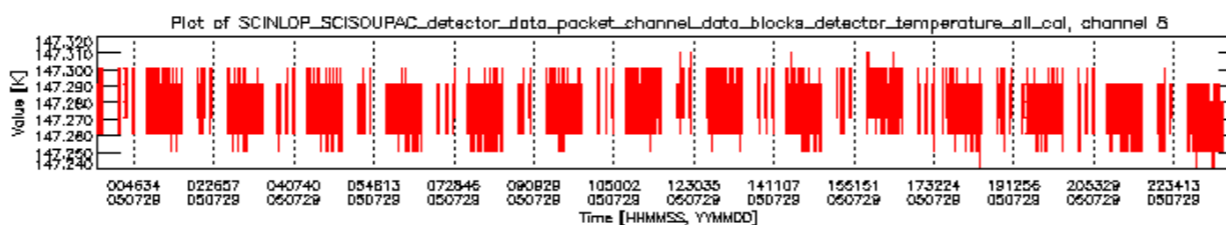

- A table showing which ADFs were used for processing (red values indicate that multiple ADFs of the same type were used)
- Various time line plots, one for each ADF, which show when which ADF was used.

If multiple ADFs of a single type were used, these are marked **red** in the table.

Number	ADF
	CNO (LEVEL_0_CONFIGURATION_FILE)
0	AUX_CNO_AXVPDS20020123_121901_20020101_000000_20200101_000000
	FPO (ORBIT_STATE_VECTOR_FILE)
1	AUX_FPO_AXVPDS20050728_225734_20050728_194438_20050807_211050
2	AUX_FPO_AXVPDS20050728_225848_20050728_194438_20050807_211050
3	AUX_FPO_AXVPDS20050730_000405_20050729_191301_20050808_203912

Bar plot of ADFs used for ORBIT_STATE_VECTOR_FILE.
See legend for details.