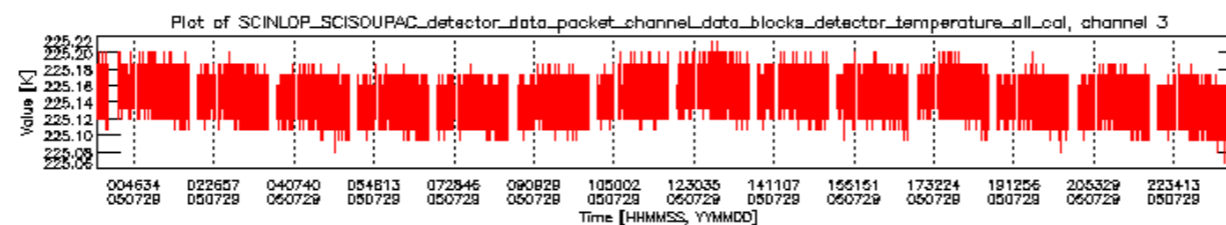

- A table showing which ADFs were used for processing (red values indicate that multiple ADFs of the same type were used)
- Various time line plots, one for each ADF, which show when which ADF was used.

If multiple ADFs of a single type were used, these are marked **red** in the table.

Number	ADF
	CNO (LEVEL_0_CONFIGURATION_FILE)
0	AUX_CNO_AXVPDS20020123_121901_20020101_000000_20200101_000000
	FPO (ORBIT_STATE_VECTOR_FILE)
1	AUX_FPO_AXVPDS20050728_225734_20050728_194438_20050807_211050
2	AUX_FPO_AXVPDS20050728_225848_20050728_194438_20050807_211050
3	AUX_FPO_AXVPDS20050730_000405_20050729_191301_20050808_203912

Bar plot of ADFs used for ORBIT_STATE_VECTOR_FILE.
See legend for details.