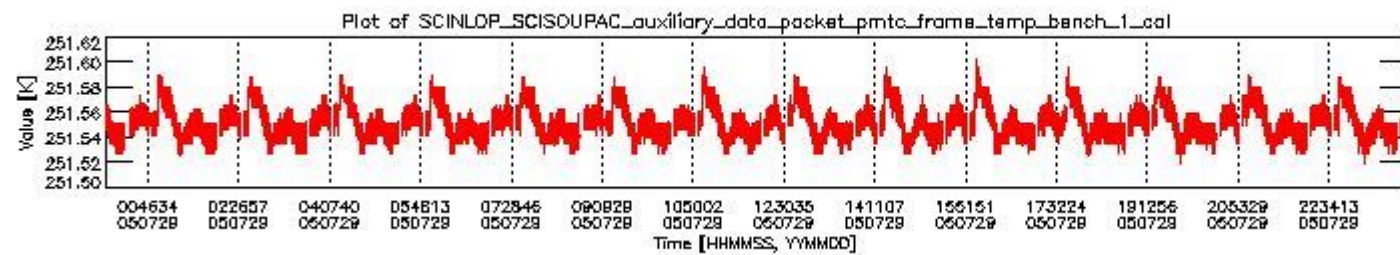

sciamachy_daily_report_level0_PFHS_5_34_N_20050729_0.PNG