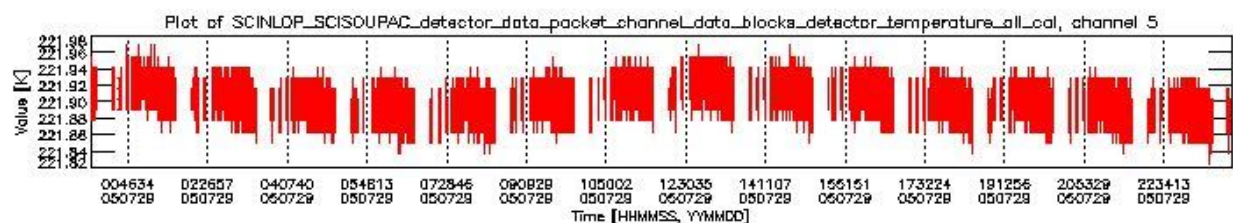

0.3 ADF monitoring

This section shows the (variation in) ADFs used for each of the products. It consists of:

- A table showing which ADFs were used for processing (red values indicate that multiple ADFs of the same type were used)
- Various time line plots, one for each ADF, which show when which ADF was used.

If multiple ADFs of a single type were used, these are marked **red** in the table.

Number	ADF
	CNO (LEVEL_0_CONFIGURATION_FILE)
0	AUX_CNO_AXVPDS20020123_121901_20020101_000000_20200101_000000
	FPO (ORBIT_STATE_VECTOR_FILE)
1	AUX_FPO_AXVPDS20050728_225734_20050728_194438_20050807_211050
2	AUX_FPO_AXVPDS20050728_225848_20050728_194438_20050807_211050
3	AUX_FPO_AXVPDS20050730_000405_20050729_191301_20050808_203912