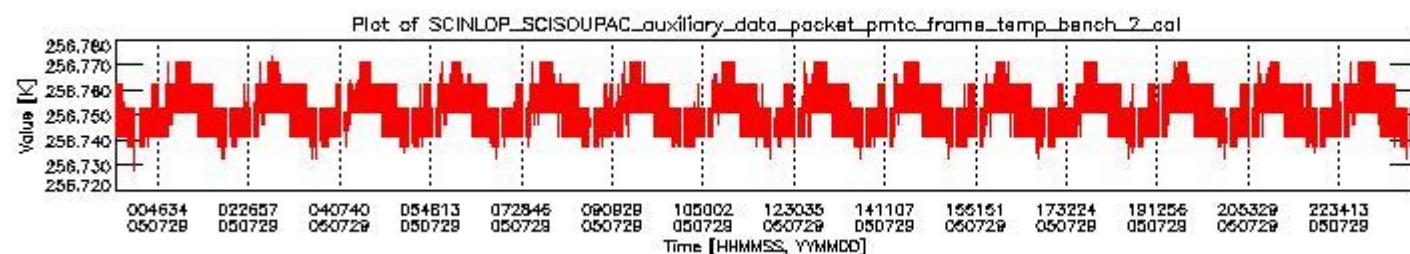

sciamachy_daily_report_level0_PFHS_5_34_N_20050729_1.PNG