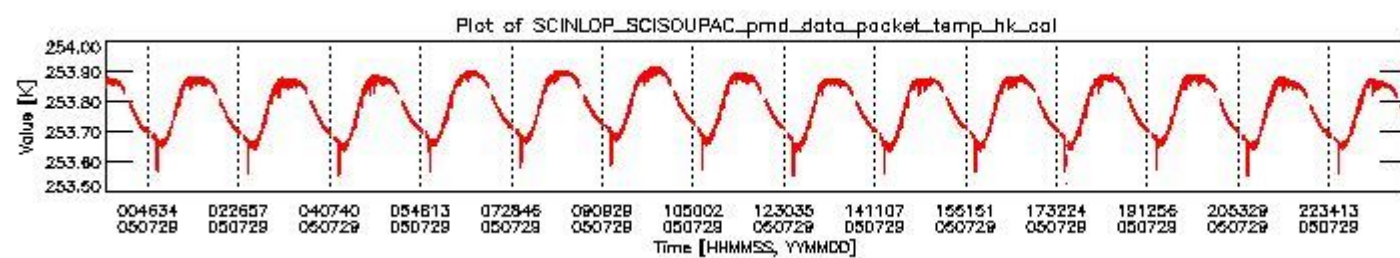

sciamachy_daily_report_level0_PFHS_5_34_N_20050729_3.PNG