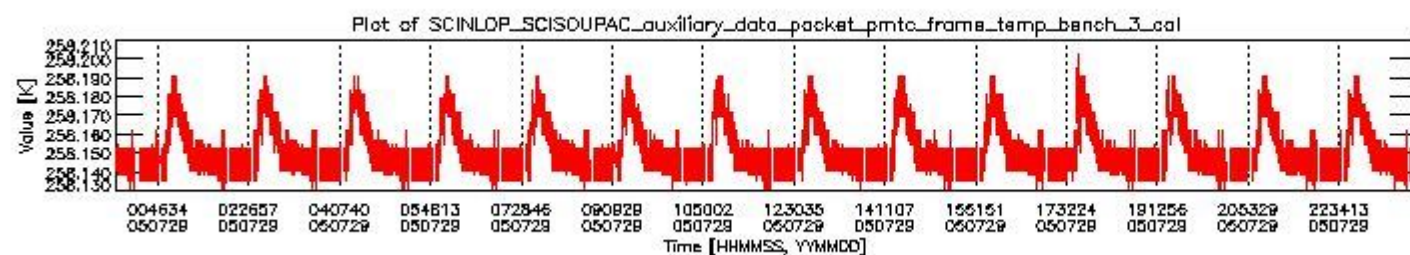

0.1.1 Report summary

The table below shows general characteristics of the data that are included into this report.

Item	Value
Report version	vdraft_20050403
Time of report generation	02AUG2005 12:20:27
Data source version	PFHS/5.34-N
Processing scope for products	29JUL2005 00:00:00 to 30JUL2005 00:00:00
Start time of first product within scope	28JUL2005 22:52:42
Stop time of last product within scope	30JUL2005 00:01:57
Total number of level 0 products	16
Number of level 0 products with errors	16

0.2 Product Quality Indicators

This section shows information about product quality, currently temperatures.

sciamachy_daily_report_level0_PFHS_5_34_N_20050729_0.PNG

sciamachy_daily_report_level0_PFHS_5_34_N_20050729_1.PNG

- A table showing which ADFs were used for processing (red values indicate that multiple ADFs of the same type were used)
- Various time line plots, one for each ADF, which show when which ADF was used.