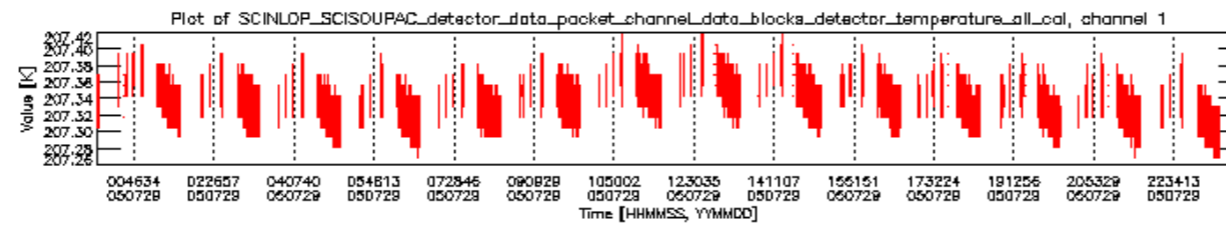

- A table showing which ADFs were used for processing (red values indicate that multiple ADFs of the same type were used)
- Various time line plots, one for each ADF, which show when which ADF was used.

If multiple ADFs of a single type were used, these are marked **red** in the table.

Number	ADF
	CNO (LEVEL_0_CONFIGURATION_FILE)
0	AUX_CNO_AXVPDS20020123_121901_20020101_000000_20200101_000000
	FPO (ORBIT_STATE_VECTOR_FILE)
1	AUX_FPO_AXVPDS20050728_225734_20050728_194438_20050807_211050
2	AUX_FPO_AXVPDS20050728_225848_20050728_194438_20050807_211050
3	AUX_FPO_AXVPDS20050730_000405_20050729_191301_20050808_203912

Bar plot of ADFs used for ORBIT_STATE_VECTOR_FILE.
See legend for details.