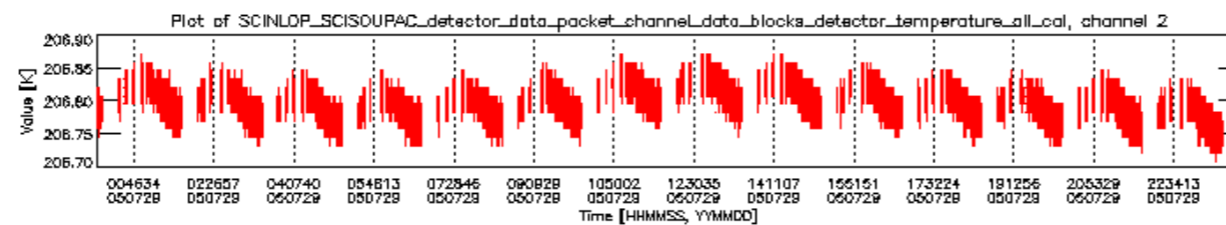

- A table showing which ADFs were used for processing (red values indicate that multiple ADFs of the same type were used)
- Various time line plots, one for each ADF, which show when which ADF was used.

If multiple ADFs of a single type were used, these are marked **red** in the table.

Number	ADF
	CNO (LEVEL_0_CONFIGURATION_FILE)
0	AUX_CNO_AXVPDS20020123_121901_20020101_000000_20200101_000000
	FPO (ORBIT_STATE_VECTOR_FILE)
1	AUX_FPO_AXVPDS20050728_225734_20050728_194438_20050807_211050
2	AUX_FPO_AXVPDS20050728_225848_20050728_194438_20050807_211050
3	AUX_FPO_AXVPDS20050730_000405_20050729_191301_20050808_203912

Bar plot of ADFs used for ORBIT_STATE_VECTOR_FILE.
See legend for details.