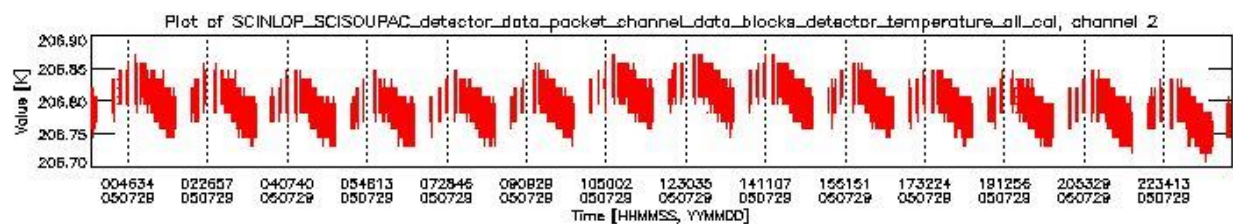

0.3 ADF monitoring

This section shows the (variation in) ADFs used for each of the products. It consists of:

- A table showing which ADFs were used for processing (red values indicate that multiple ADFs of the same type were used)
- Various time line plots, one for each ADF, which show when which ADF was used.

If multiple ADFs of a single type were used, these are marked **red** in the table.

Number	ADF
	CNO (LEVEL_0_CONFIGURATION_FILE)
0	AUX_CNO_AXVPDS20020123_121901_20020101_000000_20200101_000000
	FPO (ORBIT_STATE_VECTOR_FILE)
1	AUX_FPO_AXVPDS20050728_225734_20050728_194438_20050807_211050
2	AUX_FPO_AXVPDS20050728_225848_20050728_194438_20050807_211050
3	AUX_FPO_AXVPDS20050730_000405_20050729_191301_20050808_203912