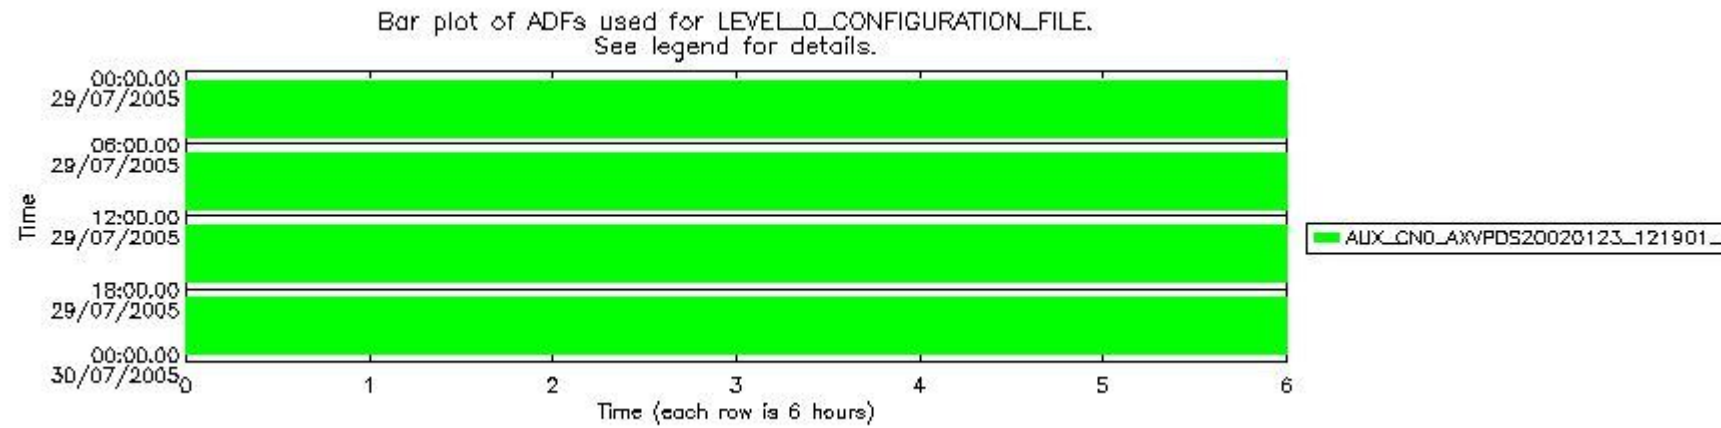

0.3 ADF monitoring

This section shows the (variation in) ADFs used for each of the products. It consists of:

- A table showing which ADFs were used for processing (red values indicate that multiple ADFs of the same type were used)
- Various time line plots, one for each ADF, which show when which ADF was used.

If multiple ADFs of a single type were used, these are marked **red** in the table.

Number	ADF
	CNO (LEVEL_0_CONFIGURATION_FILE)
0	AUX_CNO_AXVPDS20020123_121901_20020101_000000_20200101_000000
	FPO (ORBIT_STATE_VECTOR_FILE)
1	AUX_FPO_AXVPDS20050728_225734_20050728_194438_20050807_211050
2	AUX_FPO_AXVPDS20050728_225848_20050728_194438_20050807_211050
3	AUX_FPO_AXVPDS20050730_000405_20050729_191301_20050808_203912