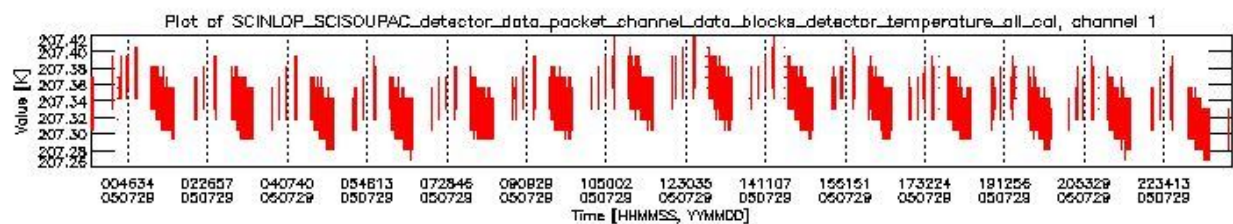

0.3 ADF monitoring

This section shows the (variation in) ADFs used for each of the products. It consists of:

- A table showing which ADFs were used for processing (red values indicate that multiple ADFs of the same type were used)
- Various time line plots, one for each ADF, which show when which ADF was used.

If multiple ADFs of a single type were used, these are marked **red** in the table.

Number	ADF
	CNO (LEVEL_0_CONFIGURATION_FILE)
0	AUX_CNO_AXVPDS20020123_121901_20020101_000000_20200101_000000
	FPO (ORBIT_STATE_VECTOR_FILE)
1	AUX_FPO_AXVPDS20050728_225734_20050728_194438_20050807_211050
2	AUX_FPO_AXVPDS20050728_225848_20050728_194438_20050807_211050
3	AUX_FPO_AXVPDS20050730_000405_20050729_191301_20050808_203912