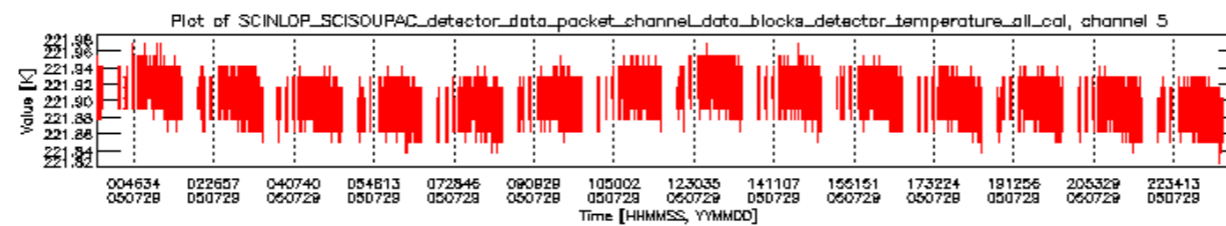

- A table showing which ADFs were used for processing (red values indicate that multiple ADFs of the same type were used)
- Various time line plots, one for each ADF, which show when which ADF was used.

If multiple ADFs of a single type were used, these are marked **red** in the table.

Number	ADF
	CNO (LEVEL_0_CONFIGURATION_FILE)
0	AUX_CNO_AXVPDS20020123_121901_20020101_000000_20200101_000000
	FPO (ORBIT_STATE_VECTOR_FILE)
1	AUX_FPO_AXVPDS20050728_225734_20050728_194438_20050807_211050
2	AUX_FPO_AXVPDS20050728_225848_20050728_194438_20050807_211050
3	AUX_FPO_AXVPDS20050730_000405_20050729_191301_20050808_203912

Bar plot of ADFs used for ORBIT_STATE_VECTOR_FILE.
See legend for details.