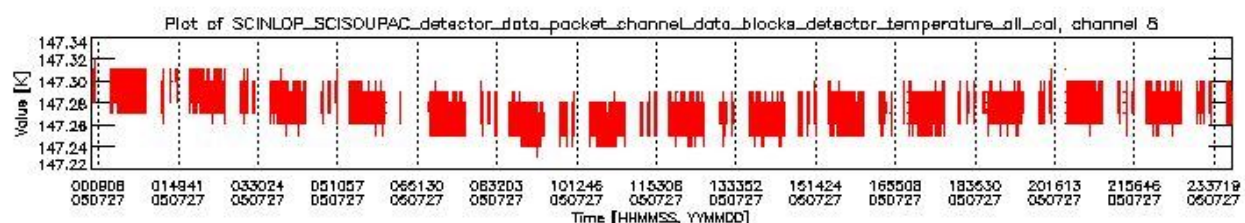

0.3 ADF monitoring

This section shows the (variation in) ADFs used for each of the products. It consists of:

- A table showing which ADFs were used for processing (red values indicate that multiple ADFs of the same type were used)
- Various time line plots, one for each ADF, which show when which ADF was used.

If multiple ADFs of a single type were used, these are marked **red** in the table.

Number	ADF
	CNO (LEVEL_0_CONFIGURATION_FILE)
0	AUX_CNO_AXVPDS20020123_121901_20020101_000000_20200101_000000
	FPO (ORBIT_STATE_VECTOR_FILE)
1	AUX_FPO_AXVPDS20050727_000454_20050726_190717_20050805_203328
2	AUX_FPO_AXVPDS20050727_000540_20050726_190717_20050805_203328
3	AUX_FPO_AXVPDS20050727_232506_20050727_183539_20050806_200151