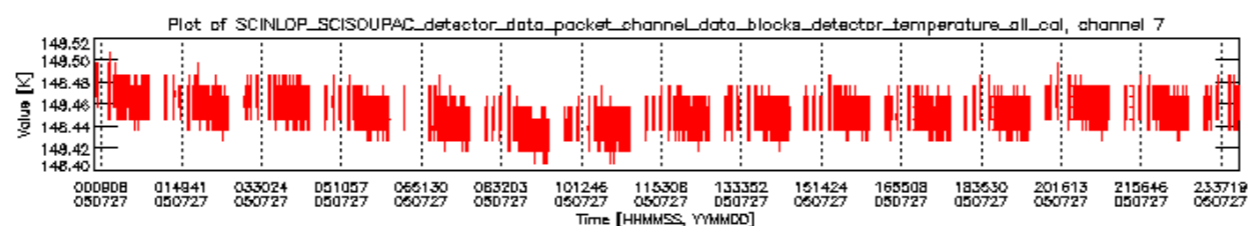

- A table showing which ADFs were used for processing (red values indicate that multiple ADFs of the same type were used)
- Various time line plots, one for each ADF, which show when which ADF was used.

If multiple ADFs of a single type were used, these are marked **red** in the table.

Number	ADF
	CNO (LEVEL_0_CONFIGURATION_FILE)
0	AUX_CNO_AXVPDS20020123_121901_20020101_000000_20200101_000000
	FPO (ORBIT_STATE_VECTOR_FILE)
1	AUX_FPO_AXVPDS20050727_000454_20050726_190717_20050805_203328
2	AUX_FPO_AXVPDS20050727_000540_20050726_190717_20050805_203328
3	AUX_FPO_AXVPDS20050727_232506_20050727_183539_20050806_200151

Bar plot of ADFs used for ORBIT_STATE_VECTOR_FILE.
See legend for details.