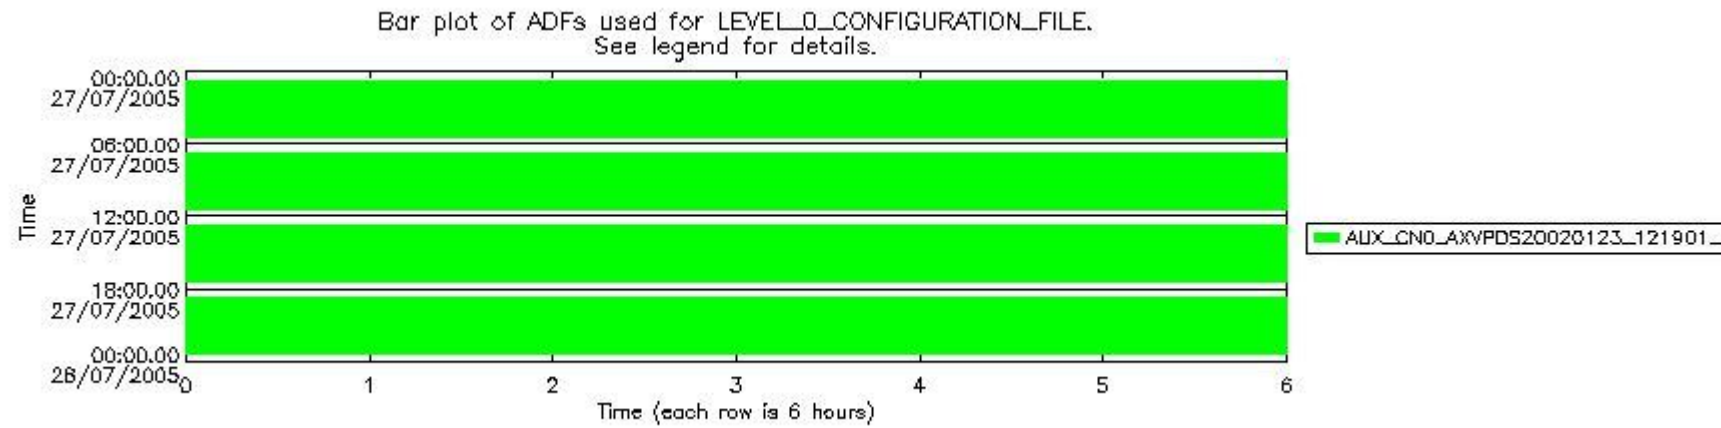

0.3 ADF monitoring

This section shows the (variation in) ADFs used for each of the products. It consists of:

- A table showing which ADFs were used for processing (red values indicate that multiple ADFs of the same type were used)
- Various time line plots, one for each ADF, which show when which ADF was used.

If multiple ADFs of a single type were used, these are marked **red** in the table.

Number	ADF
	CNO (LEVEL_0_CONFIGURATION_FILE)
0	AUX_CNO_AXVPDS20020123_121901_20020101_000000_20200101_000000
	FPO (ORBIT_STATE_VECTOR_FILE)
1	AUX_FPO_AXVPDS20050727_000454_20050726_190717_20050805_203328
2	AUX_FPO_AXVPDS20050727_000540_20050726_190717_20050805_203328
3	AUX_FPO_AXVPDS20050727_232506_20050727_183539_20050806_200151