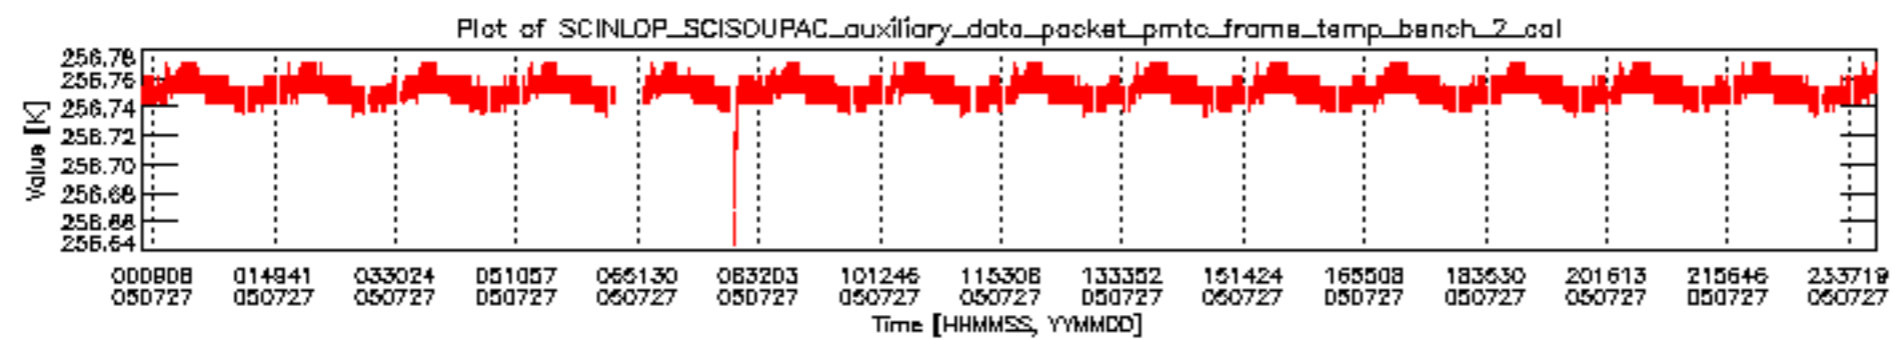

0.1.1 Report summary

The table below shows general characteristics of the data that are included into this report.

Item	Value
Report version	vdraft_20050403
Time of report generation	31JUL2005 12:14:31
Data source version	PFHS/5.34-N
Processing scope for products	27JUL2005 00:00:00 to 28JUL2005 00:00:00
Start time of first product within scope	26JUL2005 23:55:14
Stop time of last product within scope	28JUL2005 01:05:46
Total number of level 0 products	16
Number of level 0 products with errors	16

sciamachy_daily_report_level0_PFHS_5_34_N_20050727_2.PNG

sciamachy_daily_report_level0_PFHS_5_34_N_20050727_3.PNG

0.3 ADF monitoring

This section shows the (variation in) ADFs used for each of the products. It consists of:

- A table showing which ADFs were used for processing (red values indicate that multiple ADFs of the same type were used)
- Various time line plots, one for each ADF, which show when which ADF was used.

If multiple ADFs of a single type were used, these are marked **red** in the table.

Number	ADF
	CNO (LEVEL_0_CONFIGURATION_FILE)
0	AUX_CNO_AXVPDS20020123_121901_20020101_000000_20200101_000000
	FPO (ORBIT_STATE_VECTOR_FILE)
1	AUX_FPO_AXVPDS20050727_000454_20050726_190717_20050805_203328
2	AUX_FPO_AXVPDS20050727_000540_20050726_190717_20050805_203328
3	AUX_FPO_AXVPDS20050727_232506_20050727_183539_20050806_200151