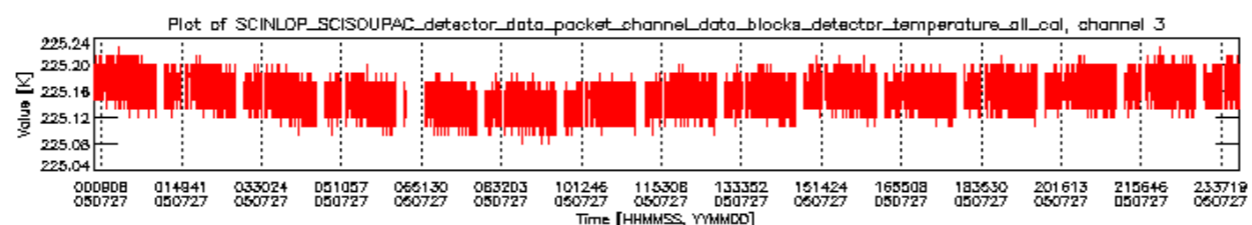

- A table showing which ADFs were used for processing (red values indicate that multiple ADFs of the same type were used)
- Various time line plots, one for each ADF, which show when which ADF was used.

If multiple ADFs of a single type were used, these are marked **red** in the table.

Number	ADF
	CNO (LEVEL_0_CONFIGURATION_FILE)
0	AUX_CNO_AXVPDS20020123_121901_20020101_000000_20200101_000000
	FPO (ORBIT_STATE_VECTOR_FILE)
1	AUX_FPO_AXVPDS20050727_000454_20050726_190717_20050805_203328
2	AUX_FPO_AXVPDS20050727_000540_20050726_190717_20050805_203328
3	AUX_FPO_AXVPDS20050727_232506_20050727_183539_20050806_200151

Bar plot of ADFs used for ORBIT_STATE_VECTOR_FILE.
See legend for details.