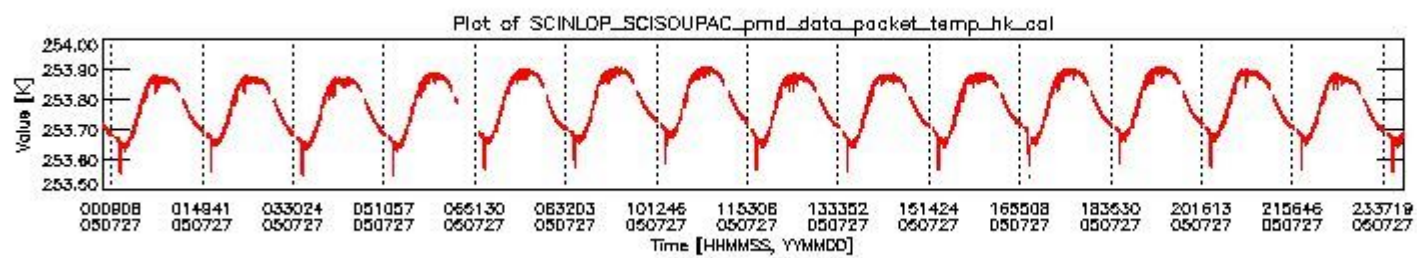

sciamachy_daily_report_level0_PFHS_5_34_N_20050727_3.PNG