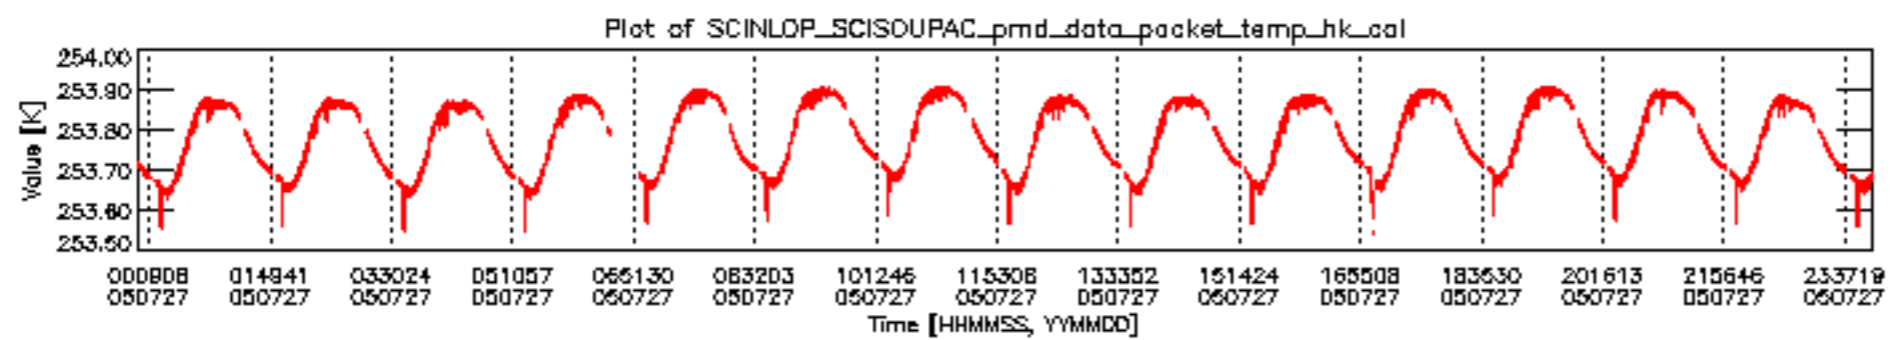

0.1.1 Report summary

The table below shows general characteristics of the data that are included into this report.

Item	Value
Report version	vdraft_20050403
Time of report generation	31JUL2005 12:14:31
Data source version	PFHS/5.34-N
Processing scope for products	27JUL2005 00:00:00 to 28JUL2005 00:00:00
Start time of first product within scope	26JUL2005 23:55:14
Stop time of last product within scope	28JUL2005 01:05:46
Total number of level 0 products	16
Number of level 0 products with errors	16

- A table showing which ADFs were used for processing (red values indicate that multiple ADFs of the same type were used)
- Various time line plots, one for each ADF, which show when which ADF was used.

If multiple ADFs of a single type were used, these are marked **red** in the table.

Number	ADF
	CNO (LEVEL_0_CONFIGURATION_FILE)
0	AUX_CNO_AXVPDS20020123_121901_20020101_000000_20200101_000000
	FPO (ORBIT_STATE_VECTOR_FILE)
1	AUX_FPO_AXVPDS20050727_000454_20050726_190717_20050805_203328
2	AUX_FPO_AXVPDS20050727_000540_20050726_190717_20050805_203328
3	AUX_FPO_AXVPDS20050727_232506_20050727_183539_20050806_200151

Bar plot of ADFs used for ORBIT_STATE_VECTOR_FILE.
See legend for details.