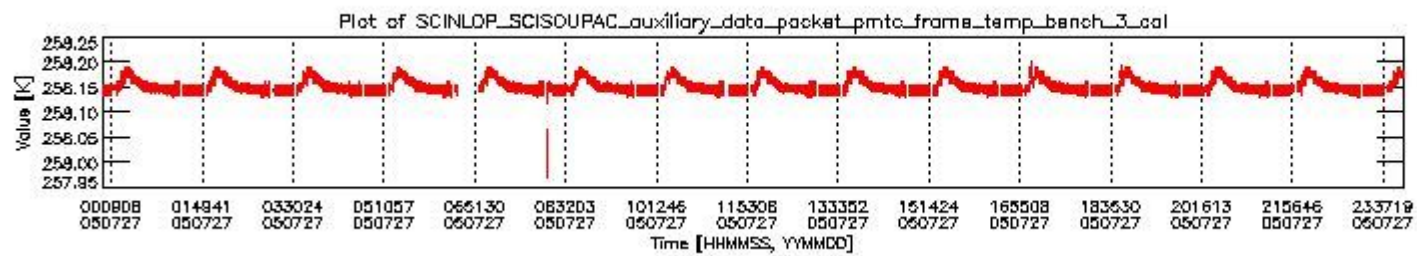

0.1.1 Report summary

The table below shows general characteristics of the data that are included into this report.

Item	Value
Report version	vdraft_20050403
Time of report generation	31JUL2005 12:14:31
Data source version	PFHS/5.34-N
Processing scope for products	27JUL2005 00:00:00 to 28JUL2005 00:00:00
Start time of first product within scope	26JUL2005 23:55:14
Stop time of last product within scope	28JUL2005 01:05:46
Total number of level 0 products	16
Number of level 0 products with errors	16

0.2 Product Quality Indicators

This section shows information about product quality, currently temperatures.

sciamachy_daily_report_level0_PFHS_5_34_N_20050727_0.PNG

sciamachy_daily_report_level0_PFHS_5_34_N_20050727_1.PNG

- A table showing which ADFs were used for processing (red values indicate that multiple ADFs of the same type were used)
- Various time line plots, one for each ADF, which show when which ADF was used.