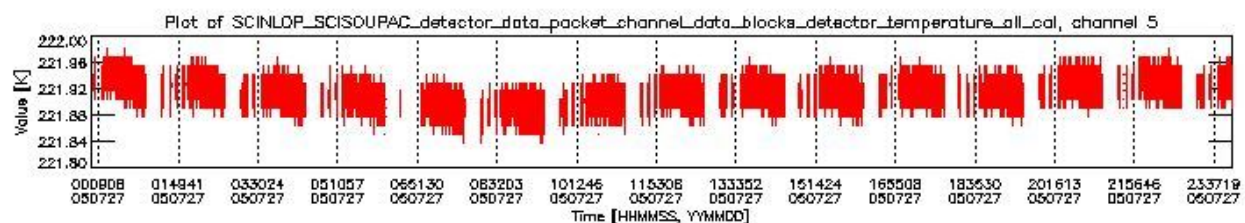

0.3 ADF monitoring

This section shows the (variation in) ADFs used for each of the products. It consists of:

- A table showing which ADFs were used for processing (red values indicate that multiple ADFs of the same type were used)
- Various time line plots, one for each ADF, which show when which ADF was used.

If multiple ADFs of a single type were used, these are marked **red** in the table.

Number	ADF
	CNO (LEVEL_0_CONFIGURATION_FILE)
0	AUX_CNO_AXVPDS20020123_121901_20020101_000000_20200101_000000
	FPO (ORBIT_STATE_VECTOR_FILE)
1	AUX_FPO_AXVPDS20050727_000454_20050726_190717_20050805_203328
2	AUX_FPO_AXVPDS20050727_000540_20050726_190717_20050805_203328
3	AUX_FPO_AXVPDS20050727_232506_20050727_183539_20050806_200151