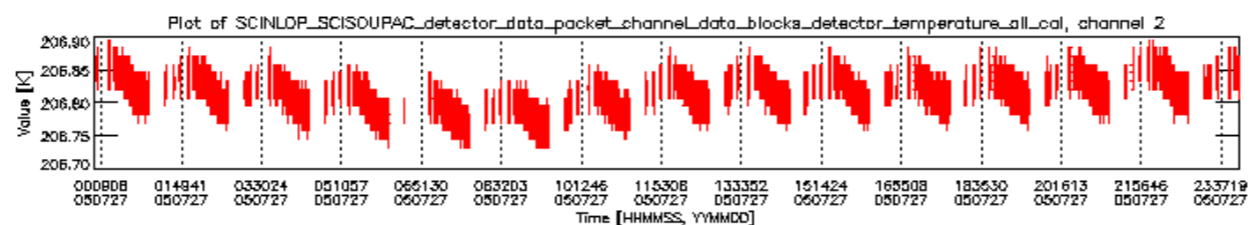

- A table showing which ADFs were used for processing (red values indicate that multiple ADFs of the same type were used)
- Various time line plots, one for each ADF, which show when which ADF was used.

If multiple ADFs of a single type were used, these are marked **red** in the table.

Number	ADF
	CNO (LEVEL_0_CONFIGURATION_FILE)
0	AUX_CNO_AXVPDS20020123_121901_20020101_000000_20200101_000000
	FPO (ORBIT_STATE_VECTOR_FILE)
1	AUX_FPO_AXVPDS20050727_000454_20050726_190717_20050805_203328
2	AUX_FPO_AXVPDS20050727_000540_20050726_190717_20050805_203328
3	AUX_FPO_AXVPDS20050727_232506_20050727_183539_20050806_200151

Bar plot of ADFs used for ORBIT_STATE_VECTOR_FILE.
See legend for details.