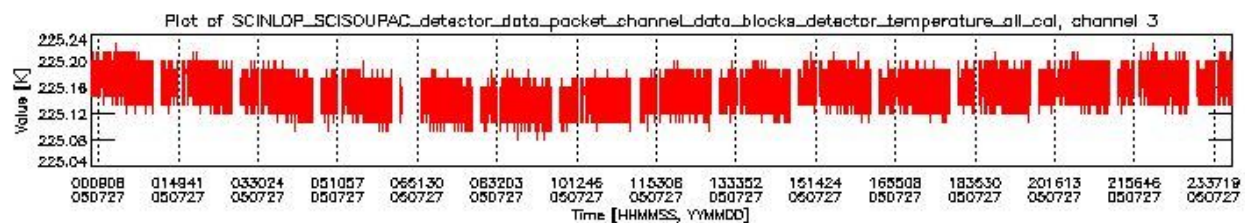

0.3 ADF monitoring

This section shows the (variation in) ADFs used for each of the products. It consists of:

- A table showing which ADFs were used for processing (red values indicate that multiple ADFs of the same type were used)
- Various time line plots, one for each ADF, which show when which ADF was used.

If multiple ADFs of a single type were used, these are marked **red** in the table.

Number	ADF
	CNO (LEVEL_0_CONFIGURATION_FILE)
0	AUX_CNO_AXVPDS20020123_121901_20020101_000000_20200101_000000
	FPO (ORBIT_STATE_VECTOR_FILE)
1	AUX_FPO_AXVPDS20050727_000454_20050726_190717_20050805_203328
2	AUX_FPO_AXVPDS20050727_000540_20050726_190717_20050805_203328
3	AUX_FPO_AXVPDS20050727_232506_20050727_183539_20050806_200151