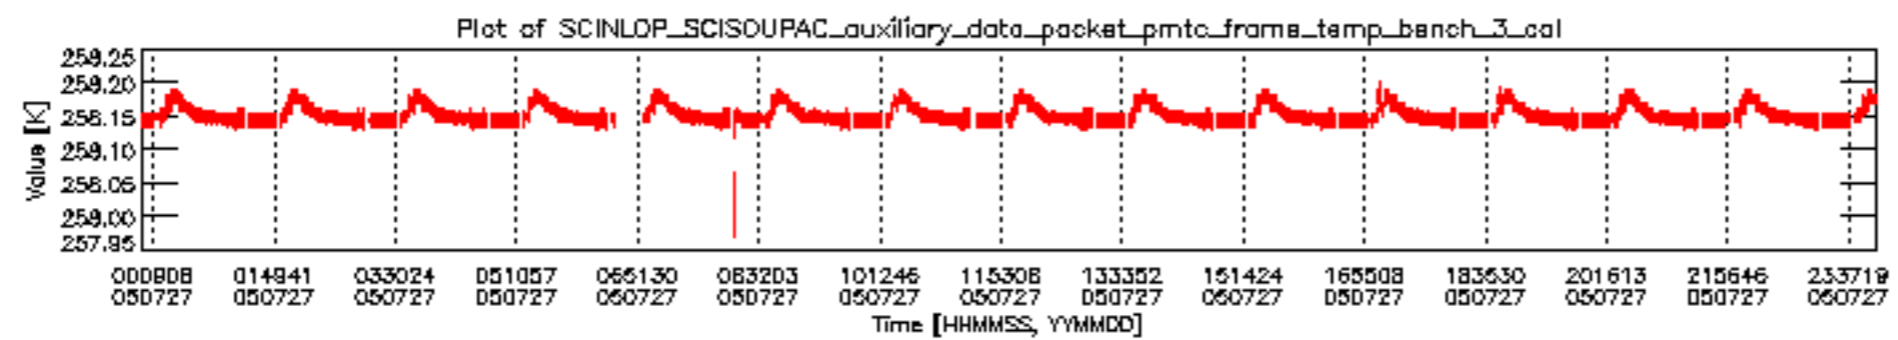

0.1.1 Report summary

The table below shows general characteristics of the data that are included into this report.

Item	Value
Report version	vdraft_20050403
Time of report generation	31JUL2005 12:14:31
Data source version	PFHS/5.34-N
Processing scope for products	27JUL2005 00:00:00 to 28JUL2005 00:00:00
Start time of first product within scope	26JUL2005 23:55:14
Stop time of last product within scope	28JUL2005 01:05:46
Total number of level 0 products	16
Number of level 0 products with errors	16

- A table showing which ADFs were used for processing (red values indicate that multiple ADFs of the same type were used)
- Various time line plots, one for each ADF, which show when which ADF was used.

If multiple ADFs of a single type were used, these are marked **red** in the table.

Number	ADF
	CNO (LEVEL_0_CONFIGURATION_FILE)
0	AUX_CNO_AXVPDS20020123_121901_20020101_000000_20200101_000000
	FPO (ORBIT_STATE_VECTOR_FILE)
1	AUX_FPO_AXVPDS20050727_000454_20050726_190717_20050805_203328
2	AUX_FPO_AXVPDS20050727_000540_20050726_190717_20050805_203328
3	AUX_FPO_AXVPDS20050727_232506_20050727_183539_20050806_200151

Bar plot of ADFs used for ORBIT_STATE_VECTOR_FILE.
See legend for details.