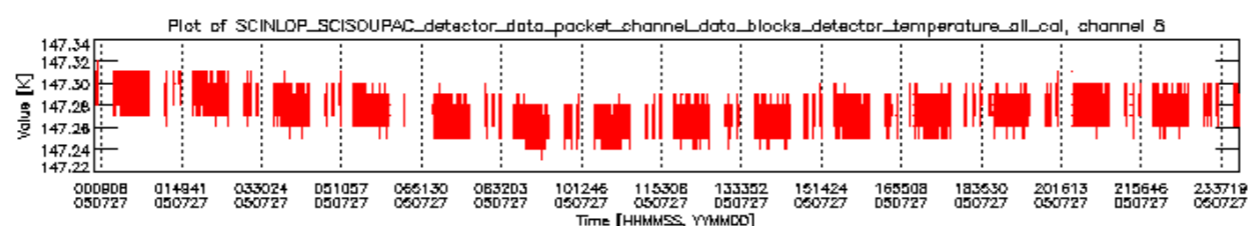

- A table showing which ADFs were used for processing (red values indicate that multiple ADFs of the same type were used)
- Various time line plots, one for each ADF, which show when which ADF was used.

If multiple ADFs of a single type were used, these are marked **red** in the table.

Number	ADF
	CNO (LEVEL_0_CONFIGURATION_FILE)
0	AUX_CNO_AXVPDS20020123_121901_20020101_000000_20200101_000000
	FPO (ORBIT_STATE_VECTOR_FILE)
1	AUX_FPO_AXVPDS20050727_000454_20050726_190717_20050805_203328
2	AUX_FPO_AXVPDS20050727_000540_20050726_190717_20050805_203328
3	AUX_FPO_AXVPDS20050727_232506_20050727_183539_20050806_200151

Bar plot of ADFs used for ORBIT_STATE_VECTOR_FILE.
See legend for details.