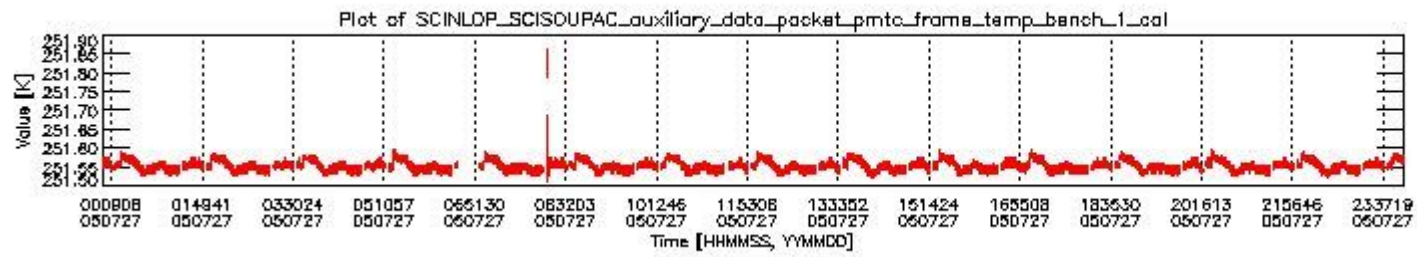

sciamachy_daily_report_level0_PFHS_5_34_N_20050727_0.PNG