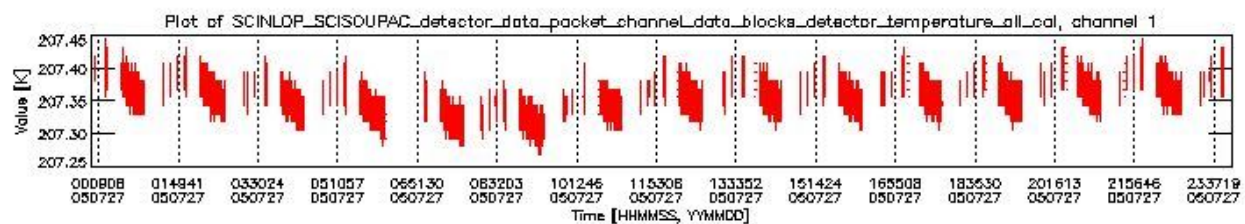

0.3 ADF monitoring

This section shows the (variation in) ADFs used for each of the products. It consists of:

- A table showing which ADFs were used for processing (red values indicate that multiple ADFs of the same type were used)
- Various time line plots, one for each ADF, which show when which ADF was used.

If multiple ADFs of a single type were used, these are marked **red** in the table.

Number	ADF
	CNO (LEVEL_0_CONFIGURATION_FILE)
0	AUX_CNO_AXVPDS20020123_121901_20020101_000000_20200101_000000
	FPO (ORBIT_STATE_VECTOR_FILE)
1	AUX_FPO_AXVPDS20050727_000454_20050726_190717_20050805_203328
2	AUX_FPO_AXVPDS20050727_000540_20050726_190717_20050805_203328
3	AUX_FPO_AXVPDS20050727_232506_20050727_183539_20050806_200151