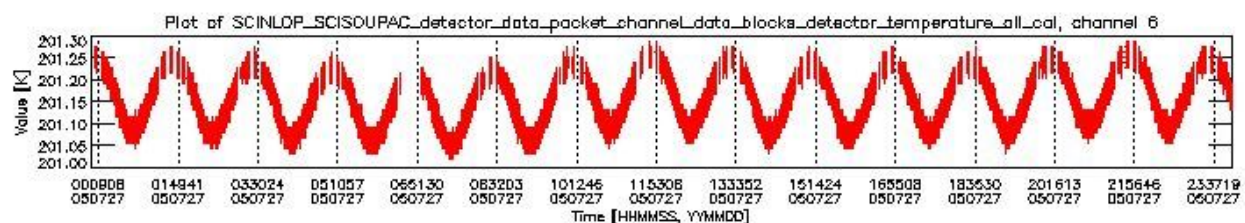

0.3 ADF monitoring

This section shows the (variation in) ADFs used for each of the products. It consists of:

- A table showing which ADFs were used for processing (red values indicate that multiple ADFs of the same type were used)
- Various time line plots, one for each ADF, which show when which ADF was used.

If multiple ADFs of a single type were used, these are marked **red** in the table.

Number	ADF
	CNO (LEVEL_0_CONFIGURATION_FILE)
0	AUX_CNO_AXVPDS20020123_121901_20020101_000000_20200101_000000
	FPO (ORBIT_STATE_VECTOR_FILE)
1	AUX_FPO_AXVPDS20050727_000454_20050726_190717_20050805_203328
2	AUX_FPO_AXVPDS20050727_000540_20050726_190717_20050805_203328
3	AUX_FPO_AXVPDS20050727_232506_20050727_183539_20050806_200151