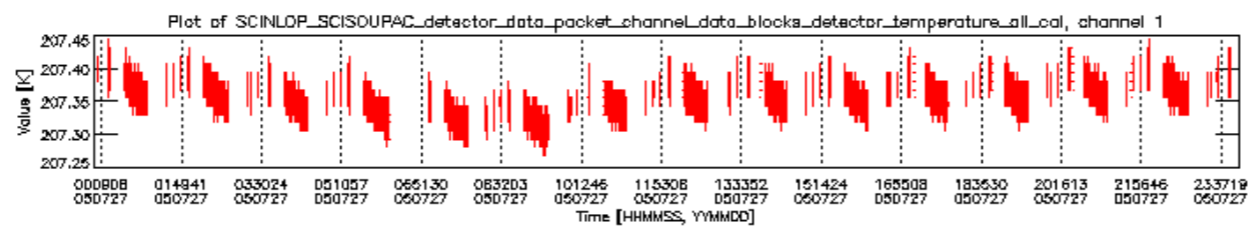

- A table showing which ADFs were used for processing (red values indicate that multiple ADFs of the same type were used)
- Various time line plots, one for each ADF, which show when which ADF was used.

If multiple ADFs of a single type were used, these are marked **red** in the table.

Number	ADF
	CNO (LEVEL_0_CONFIGURATION_FILE)
0	AUX_CNO_AXVPDS20020123_121901_20020101_000000_20200101_000000
	FPO (ORBIT_STATE_VECTOR_FILE)
1	AUX_FPO_AXVPDS20050727_000454_20050726_190717_20050805_203328
2	AUX_FPO_AXVPDS20050727_000540_20050726_190717_20050805_203328
3	AUX_FPO_AXVPDS20050727_232506_20050727_183539_20050806_200151

Bar plot of ADFs used for ORBIT_STATE_VECTOR_FILE.
See legend for details.