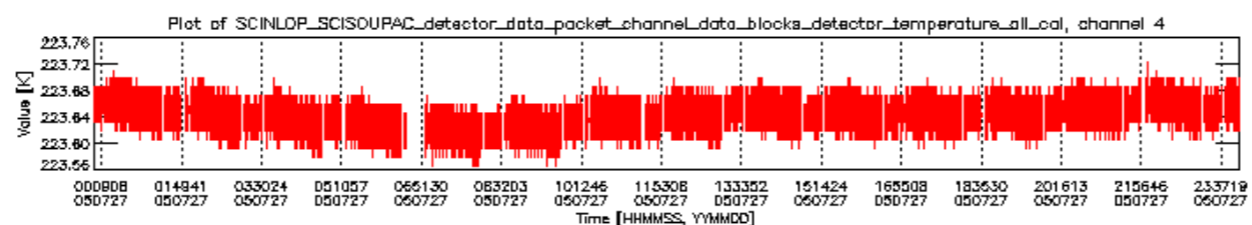

- A table showing which ADFs were used for processing (red values indicate that multiple ADFs of the same type were used)
- Various time line plots, one for each ADF, which show when which ADF was used.

If multiple ADFs of a single type were used, these are marked **red** in the table.

Number	ADF
	CNO (LEVEL_0_CONFIGURATION_FILE)
0	AUX_CNO_AXVPDS20020123_121901_20020101_000000_20200101_000000
	FPO (ORBIT_STATE_VECTOR_FILE)
1	AUX_FPO_AXVPDS20050727_000454_20050726_190717_20050805_203328
2	AUX_FPO_AXVPDS20050727_000540_20050726_190717_20050805_203328
3	AUX_FPO_AXVPDS20050727_232506_20050727_183539_20050806_200151

Bar plot of ADFs used for ORBIT_STATE_VECTOR_FILE.
See legend for details.