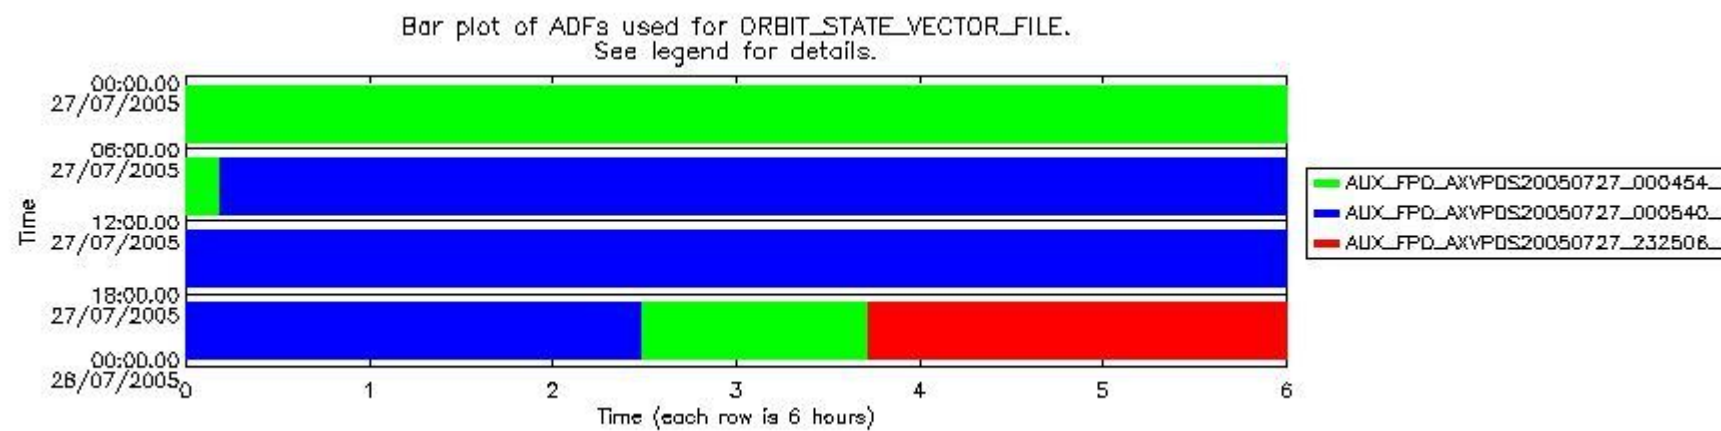

0.3 ADF monitoring

This section shows the (variation in) ADFs used for each of the products. It consists of:

- A table showing which ADFs were used for processing (red values indicate that multiple ADFs of the same type were used)
- Various time line plots, one for each ADF, which show when which ADF was used.

If multiple ADFs of a single type were used, these are marked **red** in the table.

Number	ADF
	CNO (LEVEL_0_CONFIGURATION_FILE)
0	AUX_CNO_AXVPDS20020123_121901_20020101_000000_20200101_000000
	FPO (ORBIT_STATE_VECTOR_FILE)
1	AUX_FPO_AXVPDS20050727_000454_20050726_190717_20050805_203328
2	AUX_FPO_AXVPDS20050727_000540_20050726_190717_20050805_203328
3	AUX_FPO_AXVPDS20050727_232506_20050727_183539_20050806_200151