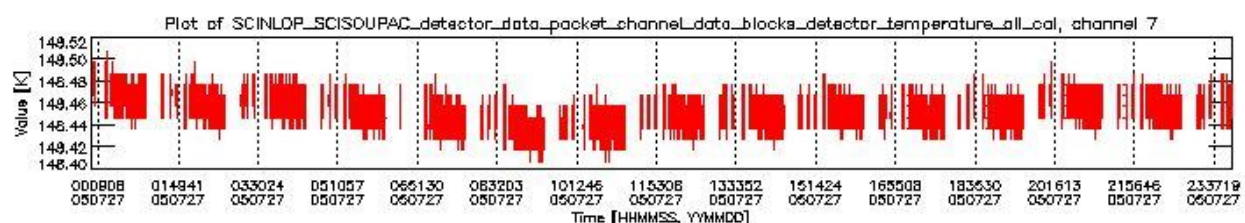

0.3 ADF monitoring

This section shows the (variation in) ADFs used for each of the products. It consists of:

- A table showing which ADFs were used for processing (red values indicate that multiple ADFs of the same type were used)
- Various time line plots, one for each ADF, which show when which ADF was used.

If multiple ADFs of a single type were used, these are marked **red** in the table.

Number	ADF
	CNO (LEVEL_0_CONFIGURATION_FILE)
0	AUX_CNO_AXVPDS20020123_121901_20020101_000000_20200101_000000
	FPO (ORBIT_STATE_VECTOR_FILE)
1	AUX_FPO_AXVPDS20050727_000454_20050726_190717_20050805_203328
2	AUX_FPO_AXVPDS20050727_000540_20050726_190717_20050805_203328
3	AUX_FPO_AXVPDS20050727_232506_20050727_183539_20050806_200151