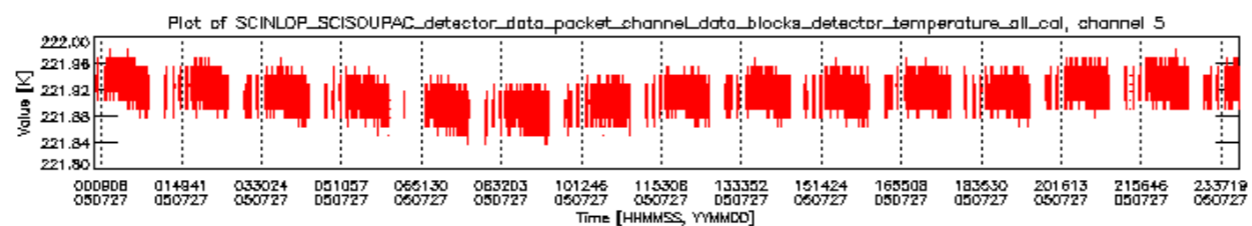

- A table showing which ADFs were used for processing (red values indicate that multiple ADFs of the same type were used)
- Various time line plots, one for each ADF, which show when which ADF was used.

If multiple ADFs of a single type were used, these are marked **red** in the table.

Number	ADF
	CNO (LEVEL_0_CONFIGURATION_FILE)
0	AUX_CNO_AXVPDS20020123_121901_20020101_000000_20200101_000000
	FPO (ORBIT_STATE_VECTOR_FILE)
1	AUX_FPO_AXVPDS20050727_000454_20050726_190717_20050805_203328
2	AUX_FPO_AXVPDS20050727_000540_20050726_190717_20050805_203328
3	AUX_FPO_AXVPDS20050727_232506_20050727_183539_20050806_200151

Bar plot of ADFs used for ORBIT_STATE_VECTOR_FILE.
See legend for details.