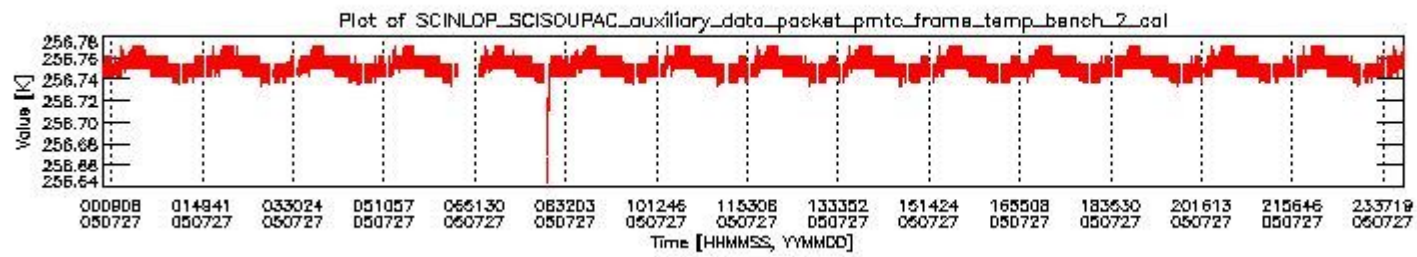

sciamachy_daily_report_level0_PFHS_5_34_N_20050727_1.PNG