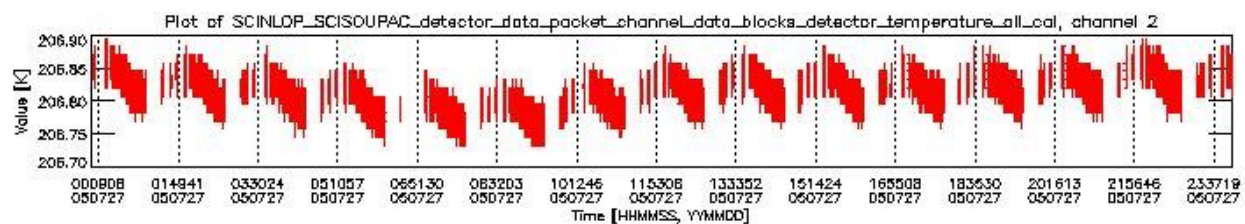

0.3 ADF monitoring

This section shows the (variation in) ADFs used for each of the products. It consists of:

- A table showing which ADFs were used for processing (red values indicate that multiple ADFs of the same type were used)
- Various time line plots, one for each ADF, which show when which ADF was used.

If multiple ADFs of a single type were used, these are marked **red** in the table.

Number	ADF
	CNO (LEVEL_0_CONFIGURATION_FILE)
0	AUX_CNO_AXVPDS20020123_121901_20020101_000000_20200101_000000
	FPO (ORBIT_STATE_VECTOR_FILE)
1	AUX_FPO_AXVPDS20050727_000454_20050726_190717_20050805_203328
2	AUX_FPO_AXVPDS20050727_000540_20050726_190717_20050805_203328
3	AUX_FPO_AXVPDS20050727_232506_20050727_183539_20050806_200151