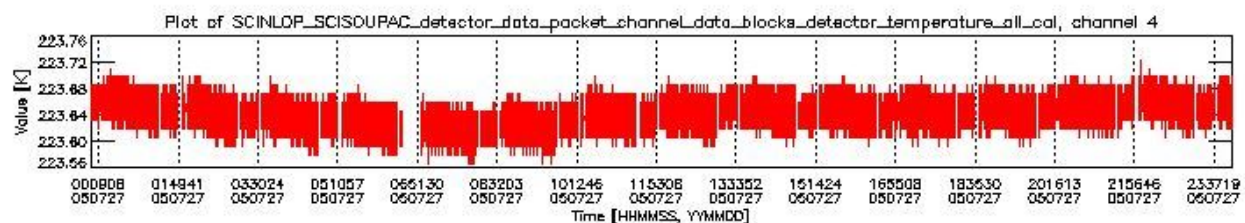

0.3 ADF monitoring

This section shows the (variation in) ADFs used for each of the products. It consists of:

- A table showing which ADFs were used for processing (red values indicate that multiple ADFs of the same type were used)
- Various time line plots, one for each ADF, which show when which ADF was used.

If multiple ADFs of a single type were used, these are marked **red** in the table.

Number	ADF
	CNO (LEVEL_0_CONFIGURATION_FILE)
0	AUX_CNO_AXVPDS20020123_121901_20020101_000000_20200101_000000
	FPO (ORBIT_STATE_VECTOR_FILE)
1	AUX_FPO_AXVPDS20050727_000454_20050726_190717_20050805_203328
2	AUX_FPO_AXVPDS20050727_000540_20050726_190717_20050805_203328
3	AUX_FPO_AXVPDS20050727_232506_20050727_183539_20050806_200151