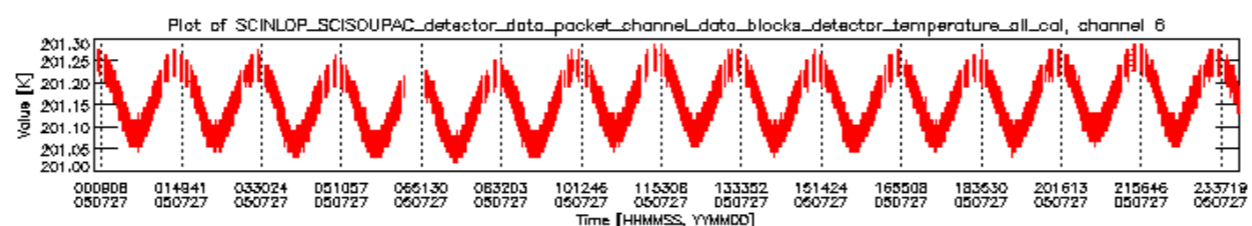

- A table showing which ADFs were used for processing (red values indicate that multiple ADFs of the same type were used)
- Various time line plots, one for each ADF, which show when which ADF was used.

If multiple ADFs of a single type were used, these are marked **red** in the table.

Number	ADF
	CNO (LEVEL_0_CONFIGURATION_FILE)
0	AUX_CNO_AXVPDS20020123_121901_20020101_000000_20200101_000000
	FPO (ORBIT_STATE_VECTOR_FILE)
1	AUX_FPO_AXVPDS20050727_000454_20050726_190717_20050805_203328
2	AUX_FPO_AXVPDS20050727_000540_20050726_190717_20050805_203328
3	AUX_FPO_AXVPDS20050727_232506_20050727_183539_20050806_200151

Bar plot of ADFs used for ORBIT_STATE_VECTOR_FILE.
See legend for details.