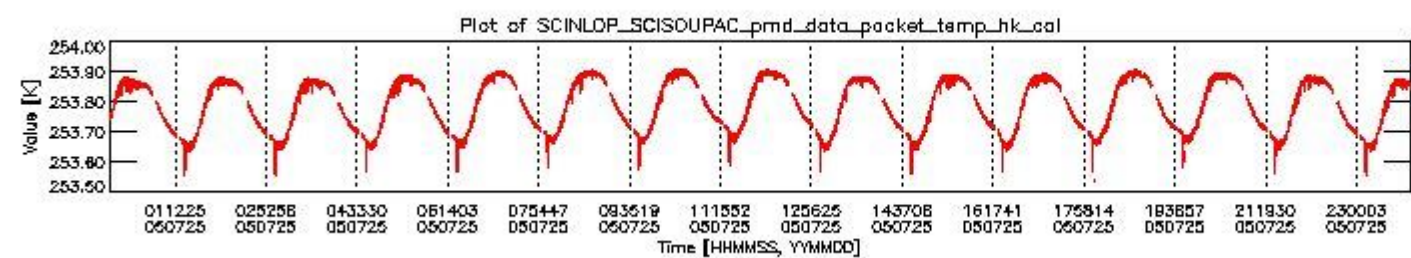

sciamachy_daily_report_level0_PFHS_5_34_N_20050725_3.PNG