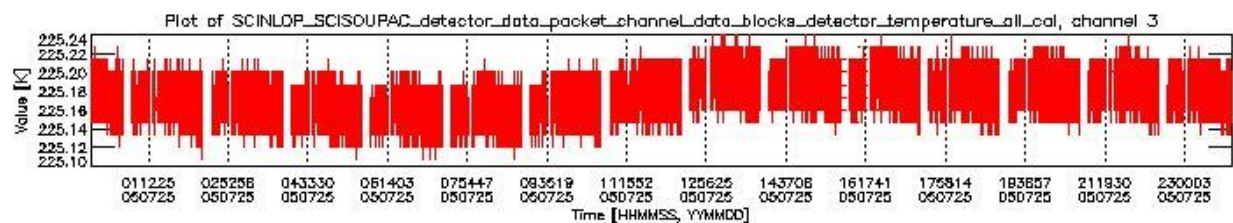

0.3 ADF monitoring

This section shows the (variation in) ADFs used for each of the products. It consists of:

- A table showing which ADFs were used for processing (red values indicate that multiple ADFs of the same type were used)
- Various time line plots, one for each ADF, which show when which ADF was used.

If multiple ADFs of a single type were used, these are marked **red** in the table.

Number	ADF
	CNO (LEVEL_0_CONFIGURATION_FILE)
0	AUX_CNO_AXVPDS20020123_121901_20020101_000000_20200101_000000
	FPO (ORBIT_STATE_VECTOR_FILE)
1	AUX_FPO_AXVPDS20050724_232534_20050724_182955_20050803_213643
2	AUX_FPO_AXVPDS20050725_015513_20050724_182955_20050803_213643
3	AUX_FPO_AXVPDS20050725_230027_20050725_193854_20050804_210505