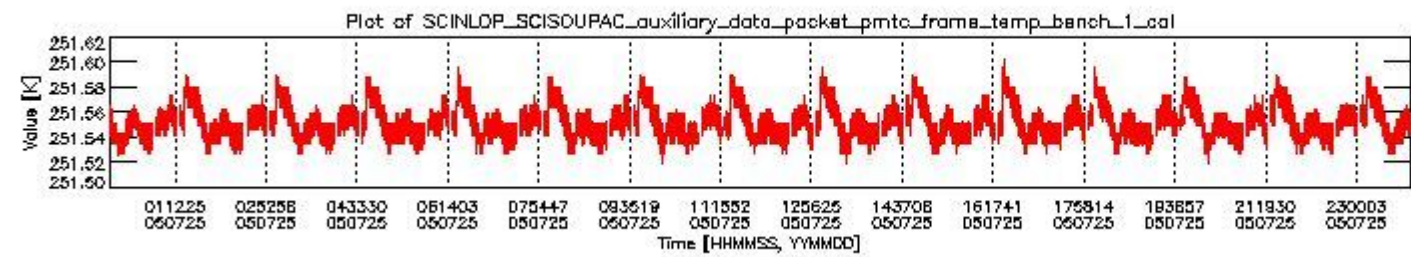

sciamachy_daily_report_level0_PFHS_5_34_N_20050725_0.PNG