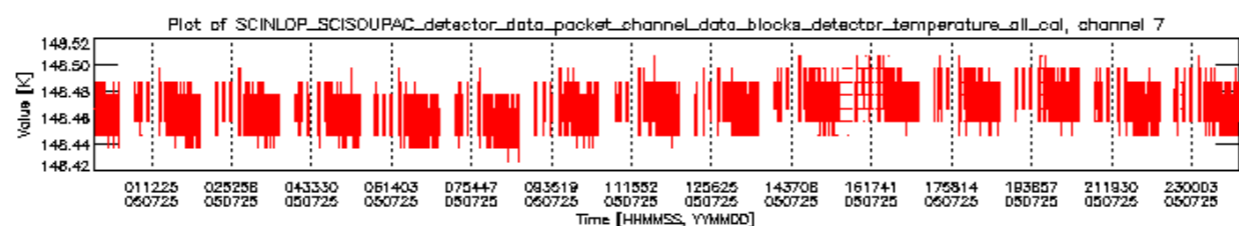

- A table showing which ADFs were used for processing (red values indicate that multiple ADFs of the same type were used)
- Various time line plots, one for each ADF, which show when which ADF was used.

If multiple ADFs of a single type were used, these are marked **red** in the table.

Number	ADF
	CNO (LEVEL_0_CONFIGURATION_FILE)
0	AUX_CNO_AXVPDS20020123_121901_20020101_000000_20200101_000000
	FPO (ORBIT_STATE_VECTOR_FILE)
1	AUX_FPO_AXVPDS20050724_232534_20050724_182955_20050803_213643
2	AUX_FPO_AXVPDS20050725_015513_20050724_182955_20050803_213643
3	AUX_FPO_AXVPDS20050725_230027_20050725_193854_20050804_210505

Bar plot of ADFs used for ORBIT_STATE_VECTOR_FILE.
See legend for details.