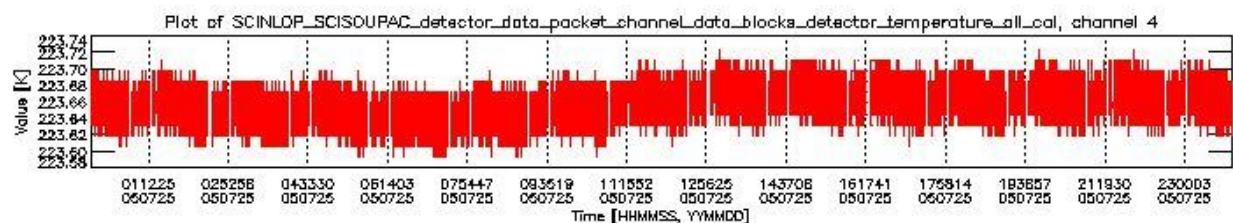

0.3 ADF monitoring

This section shows the (variation in) ADFs used for each of the products. It consists of:

- A table showing which ADFs were used for processing (red values indicate that multiple ADFs of the same type were used)
- Various time line plots, one for each ADF, which show when which ADF was used.

If multiple ADFs of a single type were used, these are marked **red** in the table.

Number	ADF
	CNO (LEVEL_0_CONFIGURATION_FILE)
0	AUX_CNO_AXVPDS20020123_121901_20020101_000000_20200101_000000
	FPO (ORBIT_STATE_VECTOR_FILE)
1	AUX_FPO_AXVPDS20050724_232534_20050724_182955_20050803_213643
2	AUX_FPO_AXVPDS20050725_015513_20050724_182955_20050803_213643
3	AUX_FPO_AXVPDS20050725_230027_20050725_193854_20050804_210505