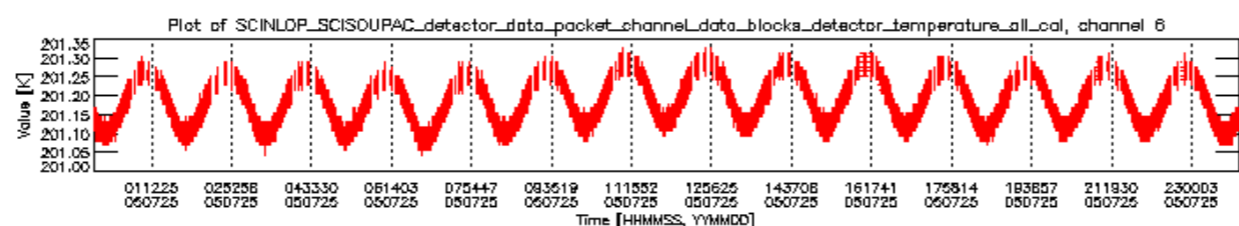

- A table showing which ADFs were used for processing (red values indicate that multiple ADFs of the same type were used)
- Various time line plots, one for each ADF, which show when which ADF was used.

If multiple ADFs of a single type were used, these are marked **red** in the table.

Number	ADF
	CNO (LEVEL_0_CONFIGURATION_FILE)
0	AUX_CNO_AXVPDS20020123_121901_20020101_000000_20200101_000000
	FPO (ORBIT_STATE_VECTOR_FILE)
1	AUX_FPO_AXVPDS20050724_232534_20050724_182955_20050803_213643
2	AUX_FPO_AXVPDS20050725_015513_20050724_182955_20050803_213643
3	AUX_FPO_AXVPDS20050725_230027_20050725_193854_20050804_210505

Bar plot of ADFs used for ORBIT_STATE_VECTOR_FILE.
See legend for details.