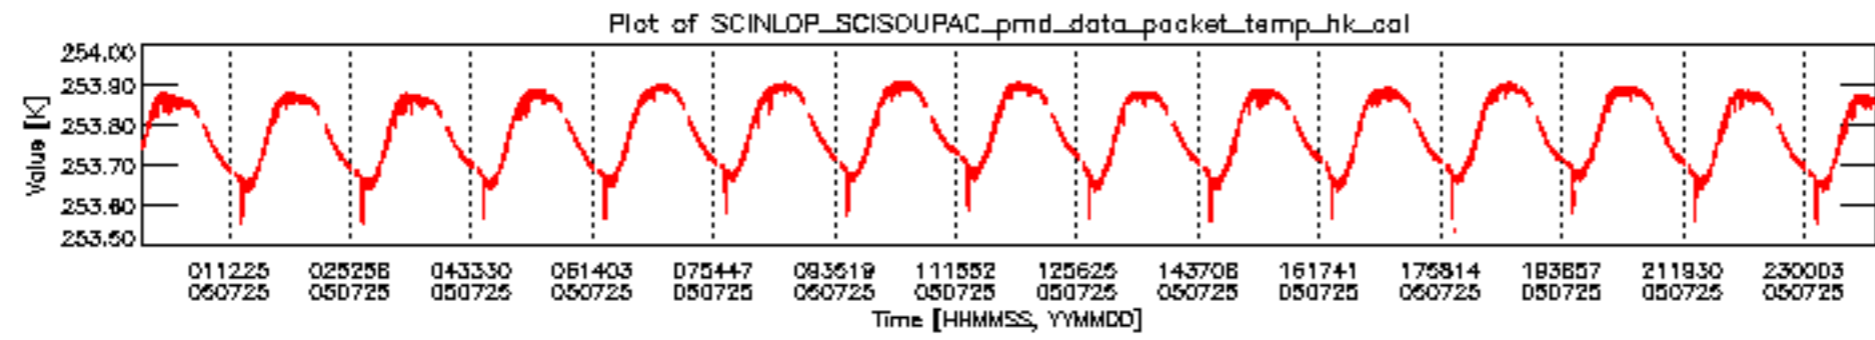

0.1.1 Report summary

The table below shows general characteristics of the data that are included into this report.

Item	Value
Report version	vdraft_20050403
Time of report generation	29JUL2005 12:16:49
Data source version	PFHS/5.34-N
Processing scope for products	25JUL2005 00:00:00 to 26JUL2005 00:00:00
Start time of first product within scope	24JUL2005 23:17:44
Stop time of last product within scope	26JUL2005 00:28:08
Total number of level 0 products	17
Number of level 0 products with errors	17

- A table showing which ADFs were used for processing (red values indicate that multiple ADFs of the same type were used)
- Various time line plots, one for each ADF, which show when which ADF was used.

If multiple ADFs of a single type were used, these are marked **red** in the table.

Number	ADF
	CNO (LEVEL_0_CONFIGURATION_FILE)
0	AUX_CNO_AXVPDS20020123_121901_20020101_000000_20200101_000000
	FPO (ORBIT_STATE_VECTOR_FILE)
1	AUX_FPO_AXVPDS20050724_232534_20050724_182955_20050803_213643
2	AUX_FPO_AXVPDS20050725_015513_20050724_182955_20050803_213643
3	AUX_FPO_AXVPDS20050725_230027_20050725_193854_20050804_210505

Bar plot of ADFs used for ORBIT_STATE_VECTOR_FILE.
See legend for details.