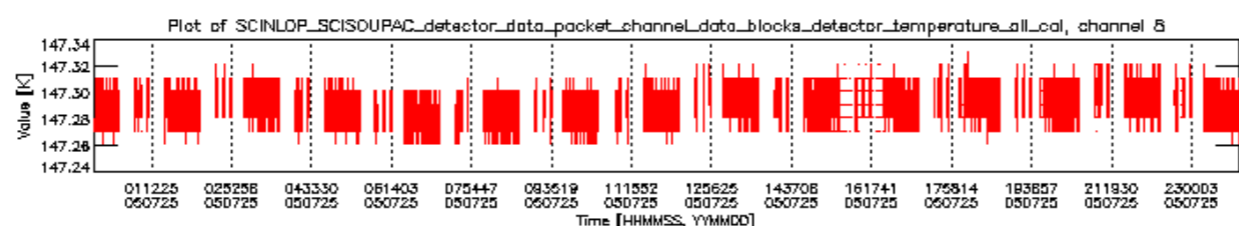

- A table showing which ADFs were used for processing (red values indicate that multiple ADFs of the same type were used)
- Various time line plots, one for each ADF, which show when which ADF was used.

If multiple ADFs of a single type were used, these are marked **red** in the table.

Number	ADF
	CNO (LEVEL_0_CONFIGURATION_FILE)
0	AUX_CNO_AXVPDS20020123_121901_20020101_000000_20200101_000000
	FPO (ORBIT_STATE_VECTOR_FILE)
1	AUX_FPO_AXVPDS20050724_232534_20050724_182955_20050803_213643
2	AUX_FPO_AXVPDS20050725_015513_20050724_182955_20050803_213643
3	AUX_FPO_AXVPDS20050725_230027_20050725_193854_20050804_210505

Bar plot of ADFs used for ORBIT_STATE_VECTOR_FILE.
See legend for details.