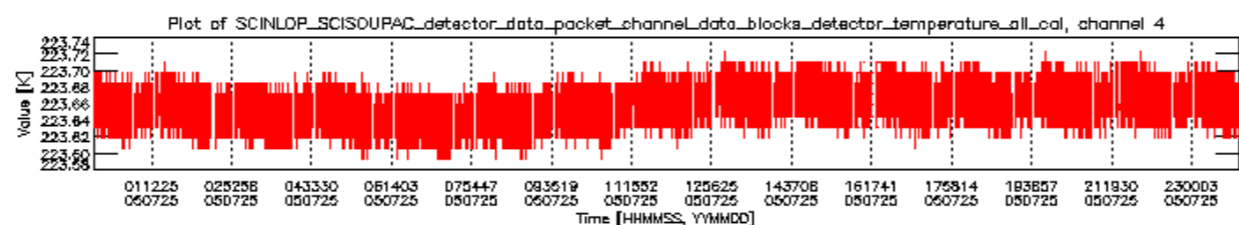

- A table showing which ADFs were used for processing (red values indicate that multiple ADFs of the same type were used)
- Various time line plots, one for each ADF, which show when which ADF was used.

If multiple ADFs of a single type were used, these are marked **red** in the table.

Number	ADF
	CNO (LEVEL_0_CONFIGURATION_FILE)
0	AUX_CNO_AXVPDS20020123_121901_20020101_000000_20200101_000000
	FPO (ORBIT_STATE_VECTOR_FILE)
1	AUX_FPO_AXVPDS20050724_232534_20050724_182955_20050803_213643
2	AUX_FPO_AXVPDS20050725_015513_20050724_182955_20050803_213643
3	AUX_FPO_AXVPDS20050725_230027_20050725_193854_20050804_210505

Bar plot of ADFs used for ORBIT_STATE_VECTOR_FILE.
See legend for details.