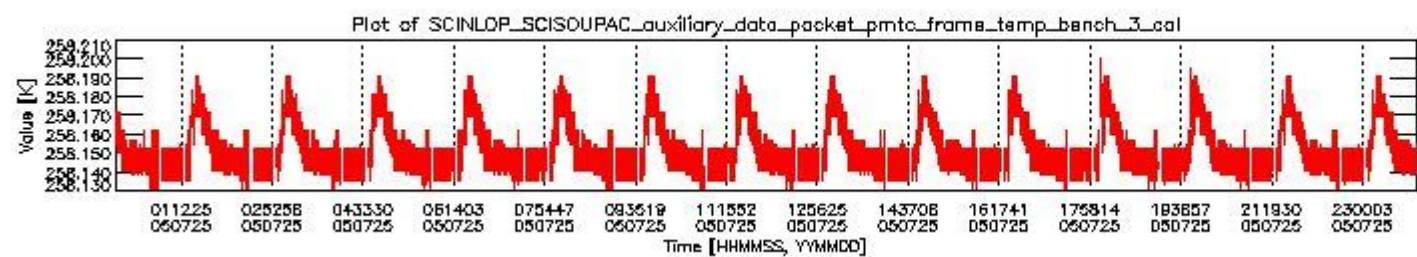

0.1.1 Report summary

The table below shows general characteristics of the data that are included into this report.

Item	Value
Report version	vdraft_20050403
Time of report generation	29JUL2005 12:16:49
Data source version	PFHS/5.34-N
Processing scope for products	25JUL2005 00:00:00 to 26JUL2005 00:00:00
Start time of first product within scope	24JUL2005 23:17:44
Stop time of last product within scope	26JUL2005 00:28:08
Total number of level 0 products	17
Number of level 0 products with errors	17

0.2 Product Quality Indicators

This section shows information about product quality, currently temperatures.

sciamachy_daily_report_level0_PFHS_5_34_N_20050725_0.PNG

sciamachy_daily_report_level0_PFHS_5_34_N_20050725_1.PNG

- A table showing which ADFs were used for processing (red values indicate that multiple ADFs of the same type were used)
- Various time line plots, one for each ADF, which show when which ADF was used.