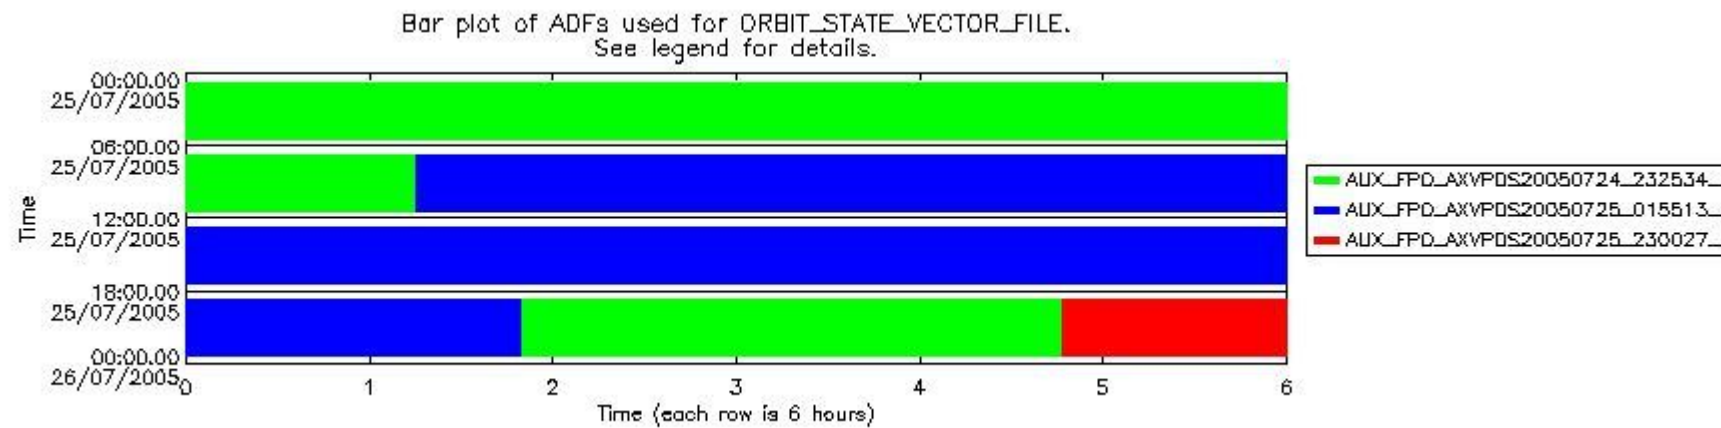

0.3 ADF monitoring

This section shows the (variation in) ADFs used for each of the products. It consists of:

- A table showing which ADFs were used for processing (red values indicate that multiple ADFs of the same type were used)
- Various time line plots, one for each ADF, which show when which ADF was used.

If multiple ADFs of a single type were used, these are marked **red** in the table.

Number	ADF
	CNO (LEVEL_0_CONFIGURATION_FILE)
0	AUX_CNO_AXVPDS20020123_121901_20020101_000000_20200101_000000
	FPO (ORBIT_STATE_VECTOR_FILE)
1	AUX_FPO_AXVPDS20050724_232534_20050724_182955_20050803_213643
2	AUX_FPO_AXVPDS20050725_015513_20050724_182955_20050803_213643
3	AUX_FPO_AXVPDS20050725_230027_20050725_193854_20050804_210505