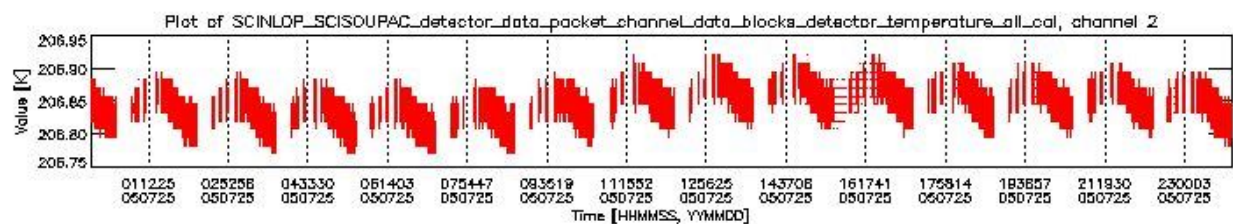

0.3 ADF monitoring

This section shows the (variation in) ADFs used for each of the products. It consists of:

- A table showing which ADFs were used for processing (red values indicate that multiple ADFs of the same type were used)
- Various time line plots, one for each ADF, which show when which ADF was used.

If multiple ADFs of a single type were used, these are marked **red** in the table.

Number	ADF
	CNO (LEVEL_0_CONFIGURATION_FILE)
0	AUX_CNO_AXVPDS20020123_121901_20020101_000000_20200101_000000
	FPO (ORBIT_STATE_VECTOR_FILE)
1	AUX_FPO_AXVPDS20050724_232534_20050724_182955_20050803_213643
2	AUX_FPO_AXVPDS20050725_015513_20050724_182955_20050803_213643
3	AUX_FPO_AXVPDS20050725_230027_20050725_193854_20050804_210505