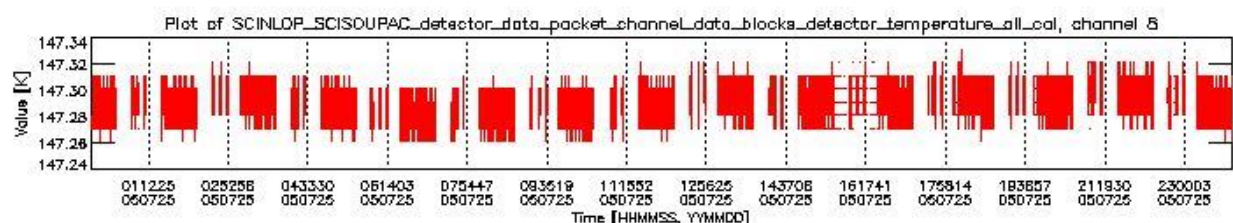

0.1.1 Report summary

The table below shows general characteristics of the data that are included into this report.

Item	Value
Report version	vdraft_20050403
Time of report generation	29JUL2005 12:16:49
Data source version	PFHS/5.34-N
Processing scope for products	25JUL2005 00:00:00 to 26JUL2005 00:00:00
Start time of first product within scope	24JUL2005 23:17:44
Stop time of last product within scope	26JUL2005 00:28:08
Total number of level 0 products	17
Number of level 0 products with errors	17

0.2 Product Quality Indicators

This section shows information about product quality, currently temperatures.

sciamachy_daily_report_level0_PFHS_5_34_N_20050725_0.PNG

sciamachy_daily_report_level0_PFHS_5_34_N_20050725_1.PNG

sciamachy_daily_report_level0_PFHS_5_34_N_20050725_2.PNG

sciamachy_daily_report_level0_PFHS_5_34_N_20050725_3.PNG

0.3 ADF monitoring

This section shows the (variation in) ADFs used for each of the products. It consists of:

- A table showing which ADFs were used for processing (red values indicate that multiple ADFs of the same type were used)
- Various time line plots, one for each ADF, which show when which ADF was used.