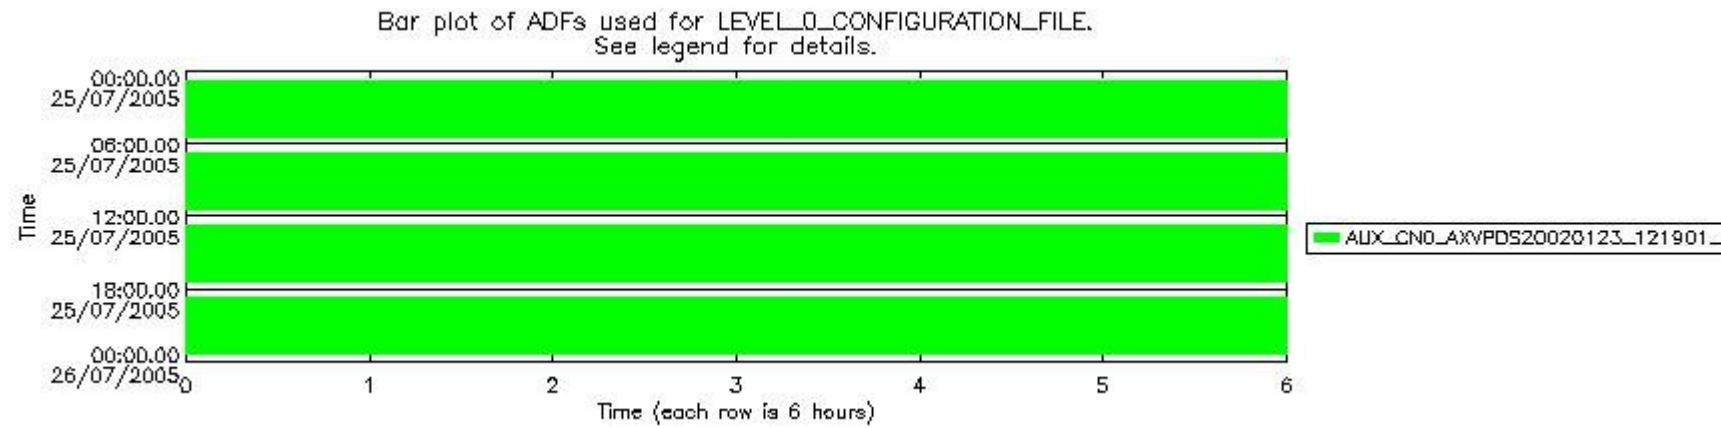

0.3 ADF monitoring

This section shows the (variation in) ADFs used for each of the products. It consists of:

- A table showing which ADFs were used for processing (red values indicate that multiple ADFs of the same type were used)
- Various time line plots, one for each ADF, which show when which ADF was used.

If multiple ADFs of a single type were used, these are marked **red** in the table.

Number	ADF
	CNO (LEVEL_0_CONFIGURATION_FILE)
0	AUX_CNO_AXVPDS20020123_121901_20020101_000000_20200101_000000
	FPO (ORBIT_STATE_VECTOR_FILE)
1	AUX_FPO_AXVPDS20050724_232534_20050724_182955_20050803_213643
2	AUX_FPO_AXVPDS20050725_015513_20050724_182955_20050803_213643
3	AUX_FPO_AXVPDS20050725_230027_20050725_193854_20050804_210505