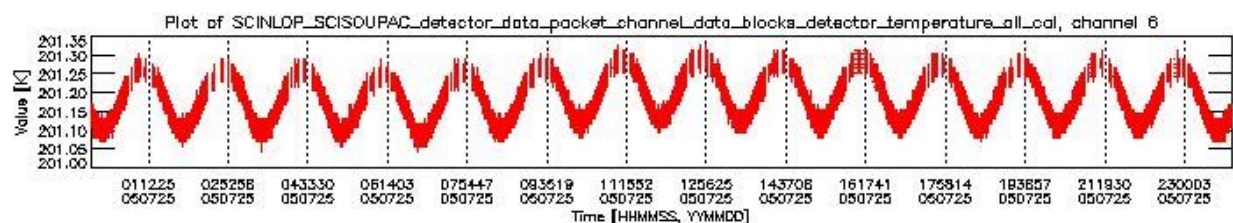

0.3 ADF monitoring

This section shows the (variation in) ADFs used for each of the products. It consists of:

- A table showing which ADFs were used for processing (red values indicate that multiple ADFs of the same type were used)
- Various time line plots, one for each ADF, which show when which ADF was used.

If multiple ADFs of a single type were used, these are marked **red** in the table.

Number	ADF
	CNO (LEVEL_0_CONFIGURATION_FILE)
0	AUX_CNO_AXVPDS20020123_121901_20020101_000000_20200101_000000
	FPO (ORBIT_STATE_VECTOR_FILE)
1	AUX_FPO_AXVPDS20050724_232534_20050724_182955_20050803_213643
2	AUX_FPO_AXVPDS20050725_015513_20050724_182955_20050803_213643
3	AUX_FPO_AXVPDS20050725_230027_20050725_193854_20050804_210505