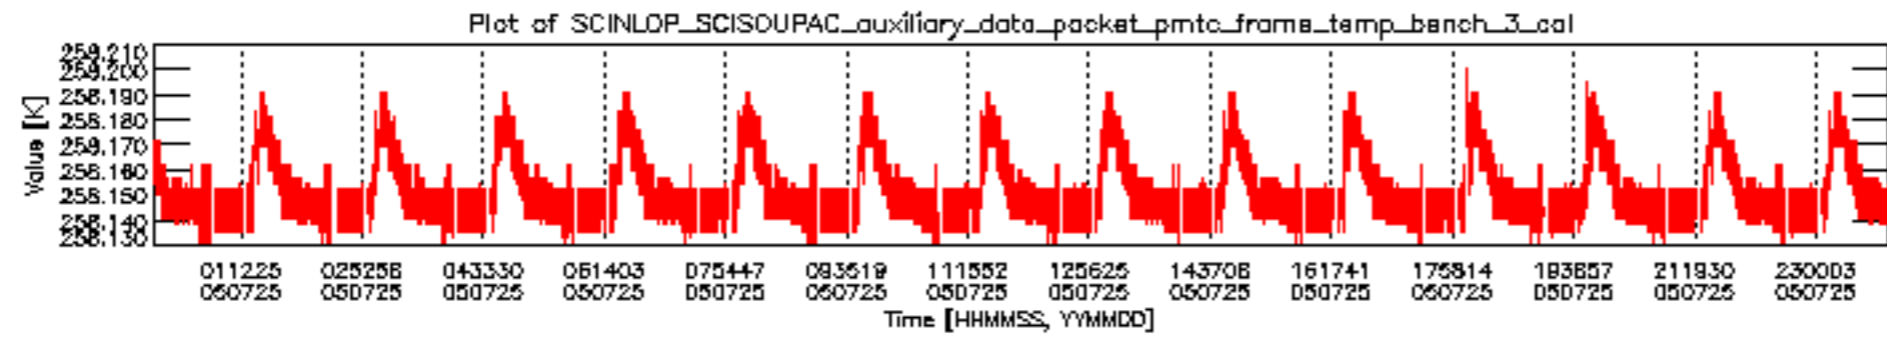

0.1.1 Report summary

The table below shows general characteristics of the data that are included into this report.

Item	Value
Report version	vdraft_20050403
Time of report generation	29JUL2005 12:16:49
Data source version	PFHS/5.34-N
Processing scope for products	25JUL2005 00:00:00 to 26JUL2005 00:00:00
Start time of first product within scope	24JUL2005 23:17:44
Stop time of last product within scope	26JUL2005 00:28:08
Total number of level 0 products	17
Number of level 0 products with errors	17

- A table showing which ADFs were used for processing (red values indicate that multiple ADFs of the same type were used)
- Various time line plots, one for each ADF, which show when which ADF was used.

If multiple ADFs of a single type were used, these are marked **red** in the table.

Number	ADF
	CNO (LEVEL_0_CONFIGURATION_FILE)
0	AUX_CNO_AXVPDS20020123_121901_20020101_000000_20200101_000000
	FPO (ORBIT_STATE_VECTOR_FILE)
1	AUX_FPO_AXVPDS20050724_232534_20050724_182955_20050803_213643
2	AUX_FPO_AXVPDS20050725_015513_20050724_182955_20050803_213643
3	AUX_FPO_AXVPDS20050725_230027_20050725_193854_20050804_210505

Bar plot of ADFs used for ORBIT_STATE_VECTOR_FILE.
See legend for details.