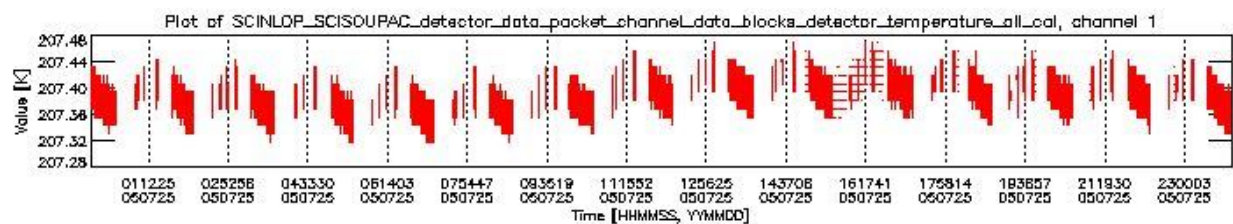

0.1.1 Report summary

The table below shows general characteristics of the data that are included into this report.

Item	Value
Report version	vdraft_20050403
Time of report generation	29JUL2005 12:16:49
Data source version	PFHS/5.34-N
Processing scope for products	25JUL2005 00:00:00 to 26JUL2005 00:00:00
Start time of first product within scope	24JUL2005 23:17:44
Stop time of last product within scope	26JUL2005 00:28:08
Total number of level 0 products	17
Number of level 0 products with errors	17

0.2 Product Quality Indicators

This section shows information about product quality, currently temperatures.

sciamachy_daily_report_level0_PFHS_5_34_N_20050725_0.PNG

sciamachy_daily_report_level0_PFHS_5_34_N_20050725_1.PNG

sciamachy_daily_report_level0_PFHS_5_34_N_20050725_2.PNG

sciamachy_daily_report_level0_PFHS_5_34_N_20050725_3.PNG

0.3 ADF monitoring

This section shows the (variation in) ADFs used for each of the products. It consists of:

- A table showing which ADFs were used for processing (red values indicate that multiple ADFs of the same type were used)
- Various time line plots, one for each ADF, which show when which ADF was used.