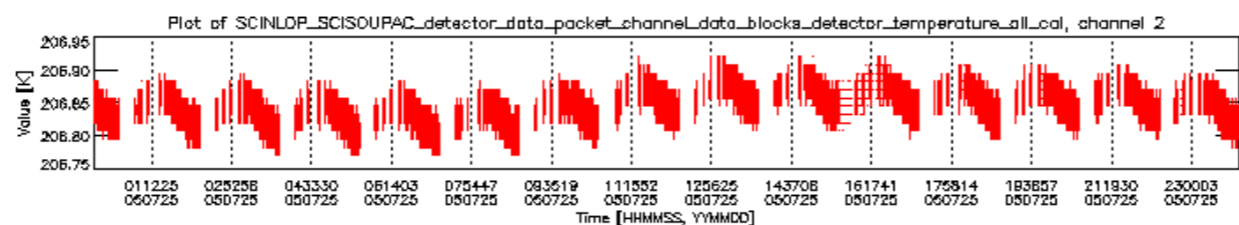

- A table showing which ADFs were used for processing (red values indicate that multiple ADFs of the same type were used)
- Various time line plots, one for each ADF, which show when which ADF was used.

If multiple ADFs of a single type were used, these are marked **red** in the table.

Number	ADF
	CNO (LEVEL_0_CONFIGURATION_FILE)
0	AUX_CNO_AXVPDS20020123_121901_20020101_000000_20200101_000000
	FPO (ORBIT_STATE_VECTOR_FILE)
1	AUX_FPO_AXVPDS20050724_232534_20050724_182955_20050803_213643
2	AUX_FPO_AXVPDS20050725_015513_20050724_182955_20050803_213643
3	AUX_FPO_AXVPDS20050725_230027_20050725_193854_20050804_210505

Bar plot of ADFs used for ORBIT_STATE_VECTOR_FILE.
See legend for details.