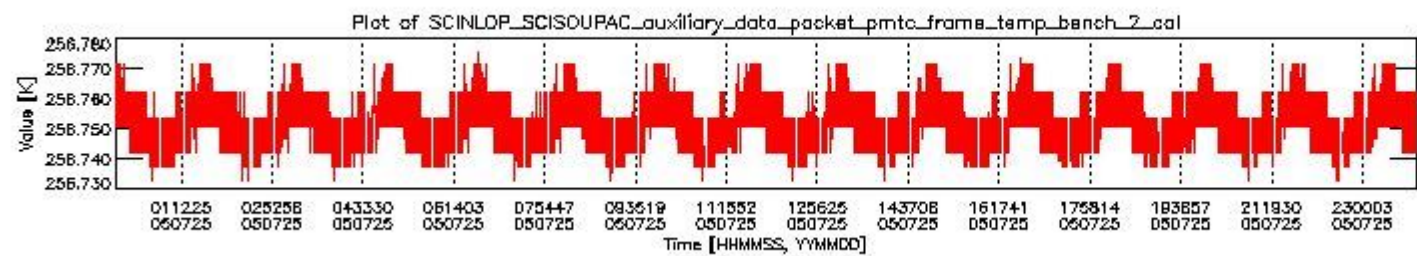

0.1.1 Report summary

The table below shows general characteristics of the data that are included into this report.

Item	Value
Report version	vdraft_20050403
Time of report generation	29JUL2005 12:16:49
Data source version	PFHS/5.34-N
Processing scope for products	25JUL2005 00:00:00 to 26JUL2005 00:00:00
Start time of first product within scope	24JUL2005 23:17:44
Stop time of last product within scope	26JUL2005 00:28:08
Total number of level 0 products	17
Number of level 0 products with errors	17

0.2 Product Quality Indicators

This section shows information about product quality, currently temperatures.

sciamachy_daily_report_level0_PFHS_5_34_N_20050725_0.PNG

sciamachy_daily_report_level0_PFHS_5_34_N_20050725_1.PNG

- A table showing which ADFs were used for processing (red values indicate that multiple ADFs of the same type were used)
- Various time line plots, one for each ADF, which show when which ADF was used.