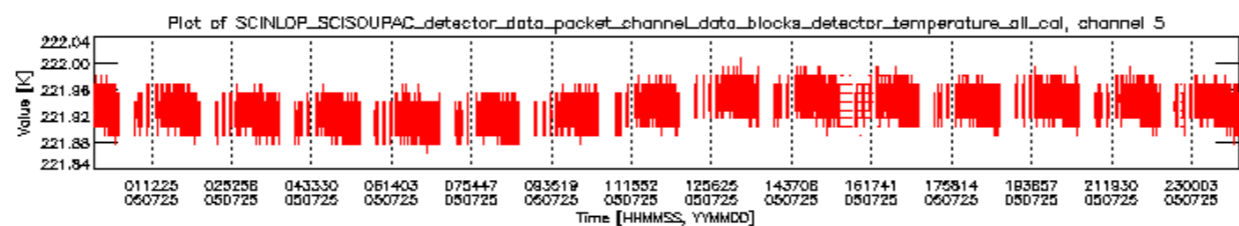

- A table showing which ADFs were used for processing (red values indicate that multiple ADFs of the same type were used)
- Various time line plots, one for each ADF, which show when which ADF was used.

If multiple ADFs of a single type were used, these are marked **red** in the table.

Number	ADF
	CNO (LEVEL_0_CONFIGURATION_FILE)
0	AUX_CNO_AXVPDS20020123_121901_20020101_000000_20200101_000000
	FPO (ORBIT_STATE_VECTOR_FILE)
1	AUX_FPO_AXVPDS20050724_232534_20050724_182955_20050803_213643
2	AUX_FPO_AXVPDS20050725_015513_20050724_182955_20050803_213643
3	AUX_FPO_AXVPDS20050725_230027_20050725_193854_20050804_210505

Bar plot of ADFs used for ORBIT_STATE_VECTOR_FILE.
See legend for details.