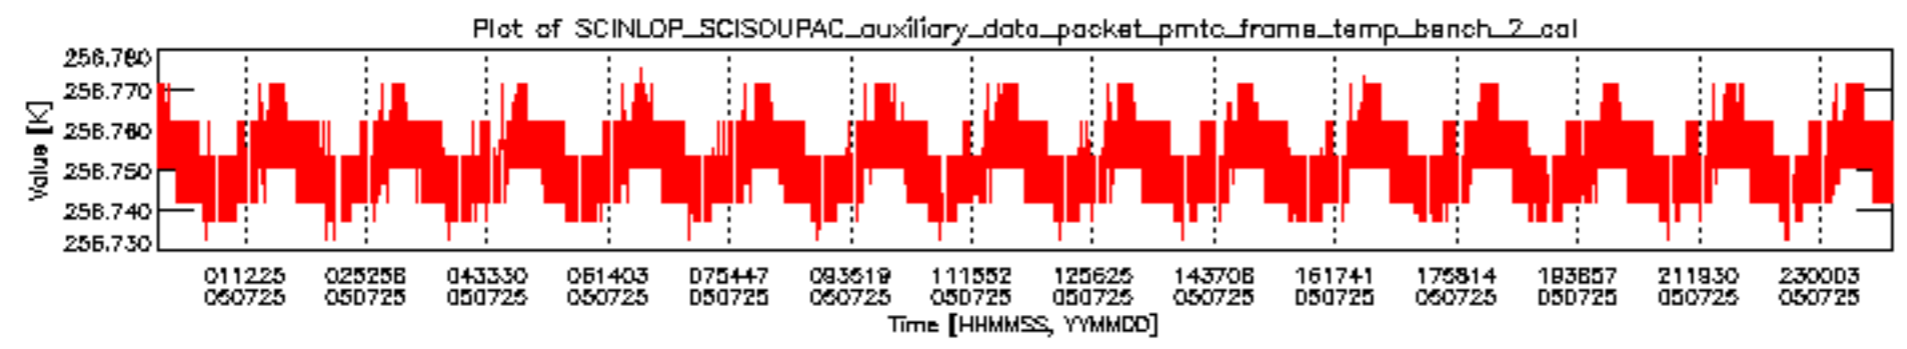

0.1.1 Report summary

The table below shows general characteristics of the data that are included into this report.

Item	Value
Report version	vdraft_20050403
Time of report generation	29JUL2005 12:16:49
Data source version	PFHS/5.34-N
Processing scope for products	25JUL2005 00:00:00 to 26JUL2005 00:00:00
Start time of first product within scope	24JUL2005 23:17:44
Stop time of last product within scope	26JUL2005 00:28:08
Total number of level 0 products	17
Number of level 0 products with errors	17

sciamachy_daily_report_level0_PFHS_5_34_N_20050725_2.PNG

sciamachy_daily_report_level0_PFHS_5_34_N_20050725_3.PNG

0.3 ADF monitoring

This section shows the (variation in) ADFs used for each of the products. It consists of:

- A table showing which ADFs were used for processing (red values indicate that multiple ADFs of the same type were used)
- Various time line plots, one for each ADF, which show when which ADF was used.

If multiple ADFs of a single type were used, these are marked **red** in the table.

Number	ADF
	CNO (LEVEL_0_CONFIGURATION_FILE)
0	AUX_CNO_AXVPDS20020123_121901_20020101_000000_20200101_000000
	FPO (ORBIT_STATE_VECTOR_FILE)
1	AUX_FPO_AXVPDS20050724_232534_20050724_182955_20050803_213643
2	AUX_FPO_AXVPDS20050725_015513_20050724_182955_20050803_213643
3	AUX_FPO_AXVPDS20050725_230027_20050725_193854_20050804_210505