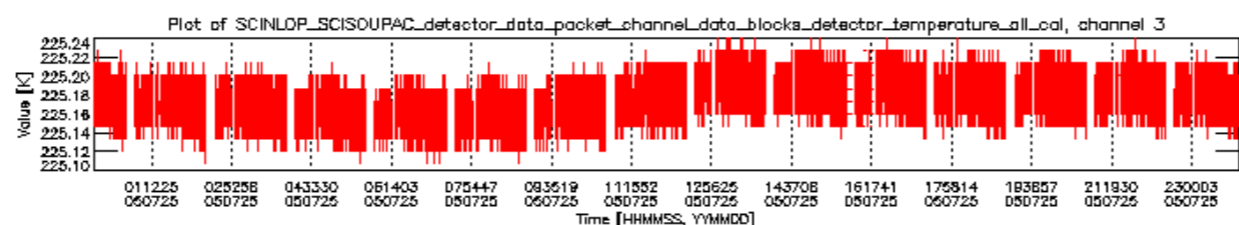

- A table showing which ADFs were used for processing (red values indicate that multiple ADFs of the same type were used)
- Various time line plots, one for each ADF, which show when which ADF was used.

If multiple ADFs of a single type were used, these are marked **red** in the table.

Number	ADF
	CNO (LEVEL_0_CONFIGURATION_FILE)
0	AUX_CNO_AXVPDS20020123_121901_20020101_000000_20200101_000000
	FPO (ORBIT_STATE_VECTOR_FILE)
1	AUX_FPO_AXVPDS20050724_232534_20050724_182955_20050803_213643
2	AUX_FPO_AXVPDS20050725_015513_20050724_182955_20050803_213643
3	AUX_FPO_AXVPDS20050725_230027_20050725_193854_20050804_210505

Bar plot of ADFs used for ORBIT_STATE_VECTOR_FILE.
See legend for details.