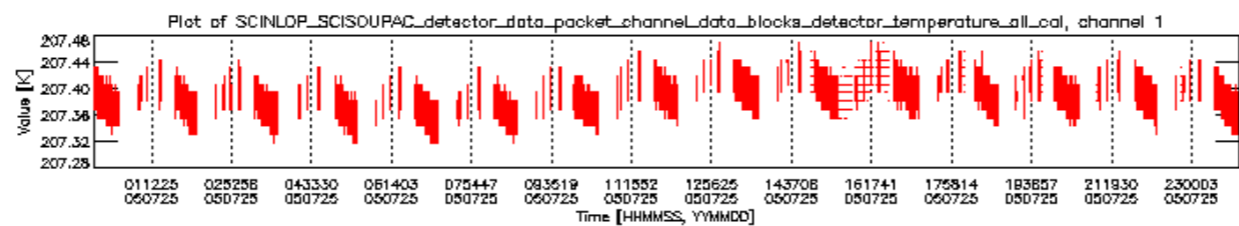

- A table showing which ADFs were used for processing (red values indicate that multiple ADFs of the same type were used)
- Various time line plots, one for each ADF, which show when which ADF was used.

If multiple ADFs of a single type were used, these are marked **red** in the table.

Number	ADF
	CNO (LEVEL_0_CONFIGURATION_FILE)
0	AUX_CNO_AXVPDS20020123_121901_20020101_000000_20200101_000000
	FPO (ORBIT_STATE_VECTOR_FILE)
1	AUX_FPO_AXVPDS20050724_232534_20050724_182955_20050803_213643
2	AUX_FPO_AXVPDS20050725_015513_20050724_182955_20050803_213643
3	AUX_FPO_AXVPDS20050725_230027_20050725_193854_20050804_210505

Bar plot of ADFs used for ORBIT_STATE_VECTOR_FILE.
See legend for details.