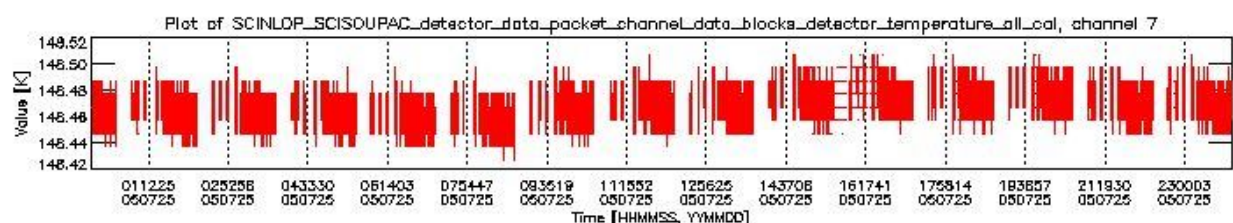

0.1.1 Report summary

The table below shows general characteristics of the data that are included into this report.

Item	Value
Report version	vdraft_20050403
Time of report generation	29JUL2005 12:16:49
Data source version	PFHS/5.34-N
Processing scope for products	25JUL2005 00:00:00 to 26JUL2005 00:00:00
Start time of first product within scope	24JUL2005 23:17:44
Stop time of last product within scope	26JUL2005 00:28:08
Total number of level 0 products	17
Number of level 0 products with errors	17

0.2 Product Quality Indicators

This section shows information about product quality, currently temperatures.

sciamachy_daily_report_level0_PFHS_5_34_N_20050725_0.PNG

sciamachy_daily_report_level0_PFHS_5_34_N_20050725_1.PNG

sciamachy_daily_report_level0_PFHS_5_34_N_20050725_2.PNG

sciamachy_daily_report_level0_PFHS_5_34_N_20050725_3.PNG

0.3 ADF monitoring

This section shows the (variation in) ADFs used for each of the products. It consists of:

- A table showing which ADFs were used for processing (red values indicate that multiple ADFs of the same type were used)
- Various time line plots, one for each ADF, which show when which ADF was used.