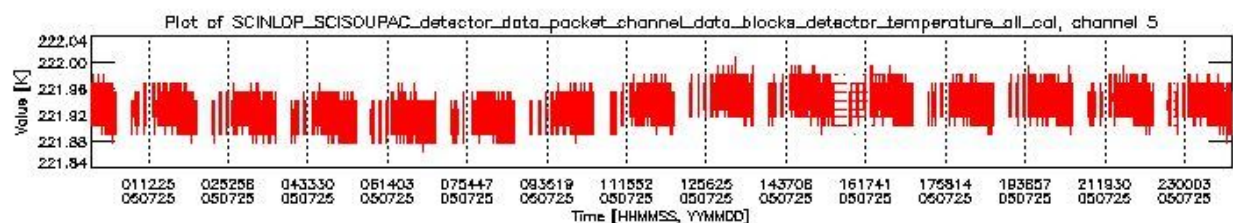

0.3 ADF monitoring

This section shows the (variation in) ADFs used for each of the products. It consists of:

- A table showing which ADFs were used for processing (red values indicate that multiple ADFs of the same type were used)
- Various time line plots, one for each ADF, which show when which ADF was used.

If multiple ADFs of a single type were used, these are marked **red** in the table.

Number	ADF
	CNO (LEVEL_0_CONFIGURATION_FILE)
0	AUX_CNO_AXVPDS20020123_121901_20020101_000000_20200101_000000
	FPO (ORBIT_STATE_VECTOR_FILE)
1	AUX_FPO_AXVPDS20050724_232534_20050724_182955_20050803_213643
2	AUX_FPO_AXVPDS20050725_015513_20050724_182955_20050803_213643
3	AUX_FPO_AXVPDS20050725_230027_20050725_193854_20050804_210505