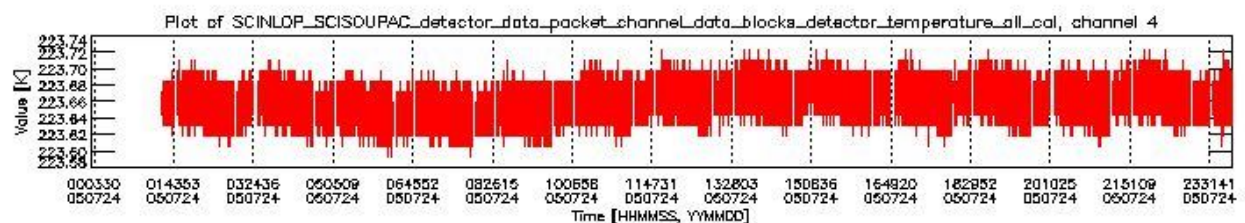

0.3 ADF monitoring

This section shows the (variation in) ADFs used for each of the products. It consists of:

- A table showing which ADFs were used for processing (red values indicate that multiple ADFs of the same type were used)
- Various time line plots, one for each ADF, which show when which ADF was used.

If multiple ADFs of a single type were used, these are marked **red** in the table.

Number	ADF
	CNO (LEVEL_0_CONFIGURATION_FILE)
0	AUX_CNO_AXVPDS20020123_121901_20020101_000000_20200101_000000
	FPO (ORBIT_STATE_VECTOR_FILE)
1	AUX_FPO_AXVPDS20050723_235518_20050723_190132_20050802_202744
2	AUX_FPO_AXVPDS20050723_235627_20050723_190132_20050802_202744
3	AUX_FPO_AXVPDS20050724_232534_20050724_182955_20050803_213643