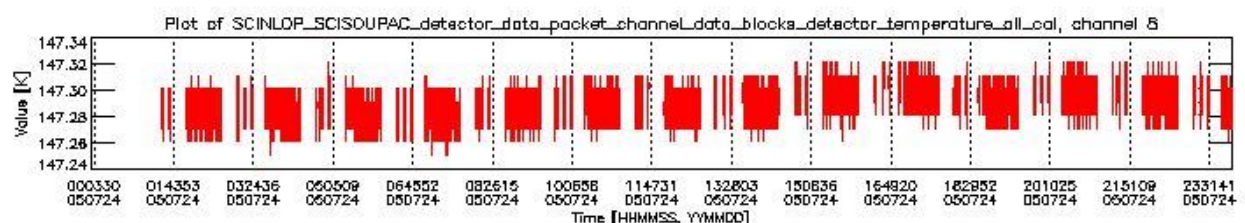

0.3 ADF monitoring

This section shows the (variation in) ADFs used for each of the products. It consists of:

- A table showing which ADFs were used for processing (red values indicate that multiple ADFs of the same type were used)
- Various time line plots, one for each ADF, which show when which ADF was used.

If multiple ADFs of a single type were used, these are marked **red** in the table.

Number	ADF
	CNO (LEVEL_0_CONFIGURATION_FILE)
0	AUX_CNO_AXVPDS20020123_121901_20020101_000000_20200101_000000
	FPO (ORBIT_STATE_VECTOR_FILE)
1	AUX_FPO_AXVPDS20050723_235518_20050723_190132_20050802_202744
2	AUX_FPO_AXVPDS20050723_235627_20050723_190132_20050802_202744
3	AUX_FPO_AXVPDS20050724_232534_20050724_182955_20050803_213643