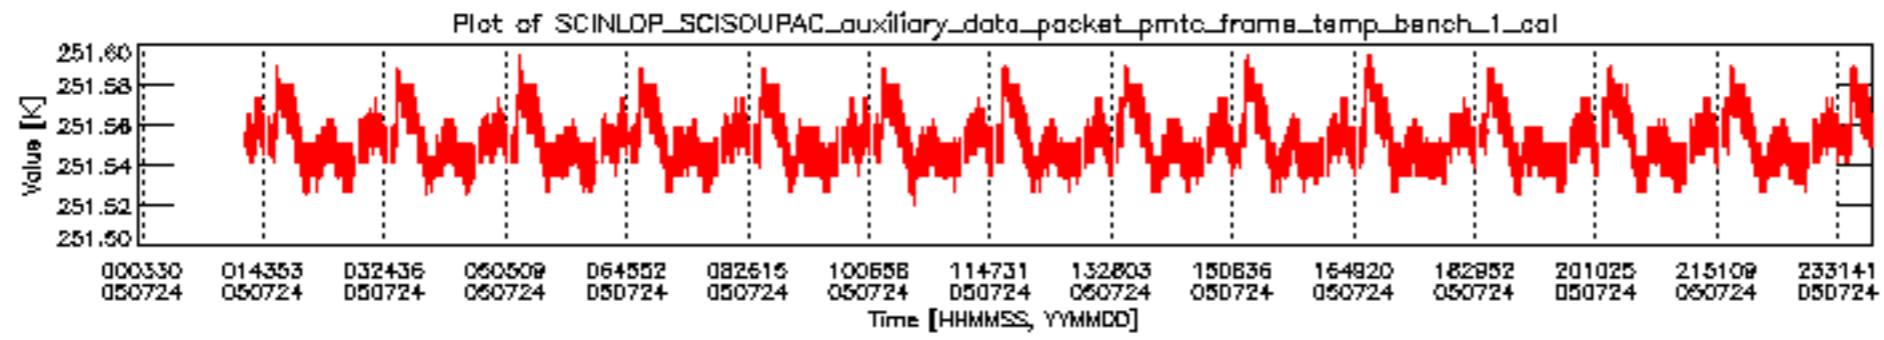

0.1.1 Report summary

The table below shows general characteristics of the data that are included into this report.

Item	Value
Report version	vdraft_20050403
Time of report generation	28JUL2005 11:41:38
Data source version	PFHS/5.34-N
Processing scope for products	24JUL2005 00:00:00 to 25JUL2005 00:00:00
Start time of first product within scope	24JUL2005 01:29:10
Stop time of last product within scope	25JUL2005 00:59:41
Total number of level 0 products	15
Number of level 0 products with errors	15

- A table showing which ADFs were used for processing (red values indicate that multiple ADFs of the same type were used)
- Various time line plots, one for each ADF, which show when which ADF was used.

If multiple ADFs of a single type were used, these are marked **red** in the table.

Number	ADF
	CNO (LEVEL_0_CONFIGURATION_FILE)
0	AUX_CNO_AXVPDS20020123_121901_20020101_000000_20200101_000000
	FPO (ORBIT_STATE_VECTOR_FILE)
1	AUX_FPO_AXVPDS20050723_235518_20050723_190132_20050802_202744
2	AUX_FPO_AXVPDS20050723_235627_20050723_190132_20050802_202744
3	AUX_FPO_AXVPDS20050724_232534_20050724_182955_20050803_213643

sciamachy_daily_report_level0_PFHS_5_34_N_20050724_5.PNG

sciamachy_daily_report_level0_PFHS_5_34_N_20050724_6.PNG

Bar plot of ADFs used for ORBIT_STATE_VECTOR_FILE.
See legend for details.