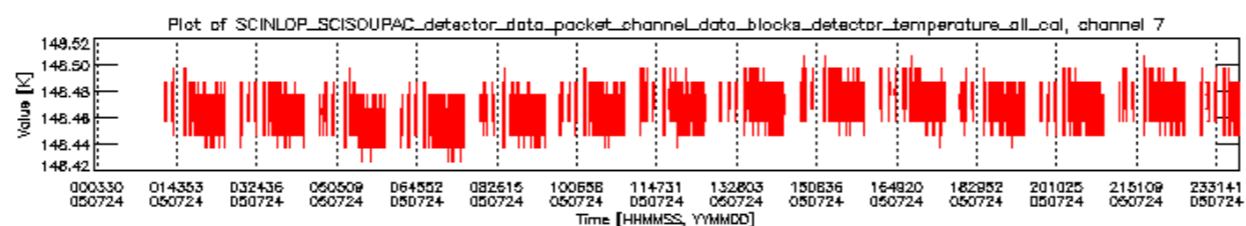

0.1.1 Report summary

The table below shows general characteristics of the data that are included into this report.

Item	Value
Report version	vdraft_20050403
Time of report generation	28JUL2005 11:41:38
Data source version	PFHS/5.34-N
Processing scope for products	24JUL2005 00:00:00 to 25JUL2005 00:00:00
Start time of first product within scope	24JUL2005 01:29:10
Stop time of last product within scope	25JUL2005 00:59:41
Total number of level 0 products	15
Number of level 0 products with errors	15

- A table showing which ADFs were used for processing (red values indicate that multiple ADFs of the same type were used)
- Various time line plots, one for each ADF, which show when which ADF was used.

If multiple ADFs of a single type were used, these are marked **red** in the table.

Number	ADF
	CNO (LEVEL_0_CONFIGURATION_FILE)
0	AUX_CNO_AXVPDS20020123_121901_20020101_000000_20200101_000000
	FPO (ORBIT_STATE_VECTOR_FILE)
1	AUX_FPO_AXVPDS20050723_235518_20050723_190132_20050802_202744
2	AUX_FPO_AXVPDS20050723_235627_20050723_190132_20050802_202744
3	AUX_FPO_AXVPDS20050724_232534_20050724_182955_20050803_213643

sciamachy_daily_report_level0_PFHS_5_34_N_20050724_5.PNG

sciamachy_daily_report_level0_PFHS_5_34_N_20050724_6.PNG

Bar plot of ADFs used for ORBIT_STATE_VECTOR_FILE.
See legend for details.