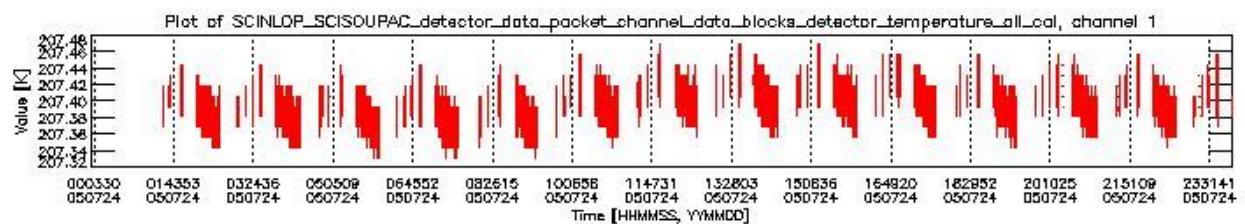

0.3 ADF monitoring

This section shows the (variation in) ADFs used for each of the products. It consists of:

- A table showing which ADFs were used for processing (red values indicate that multiple ADFs of the same type were used)
- Various time line plots, one for each ADF, which show when which ADF was used.

If multiple ADFs of a single type were used, these are marked **red** in the table.

Number	ADF
	CNO (LEVEL_0_CONFIGURATION_FILE)
0	AUX_CNO_AXVPDS20020123_121901_20020101_000000_20200101_000000
	FPO (ORBIT_STATE_VECTOR_FILE)
1	AUX_FPO_AXVPDS20050723_235518_20050723_190132_20050802_202744
2	AUX_FPO_AXVPDS20050723_235627_20050723_190132_20050802_202744
3	AUX_FPO_AXVPDS20050724_232534_20050724_182955_20050803_213643