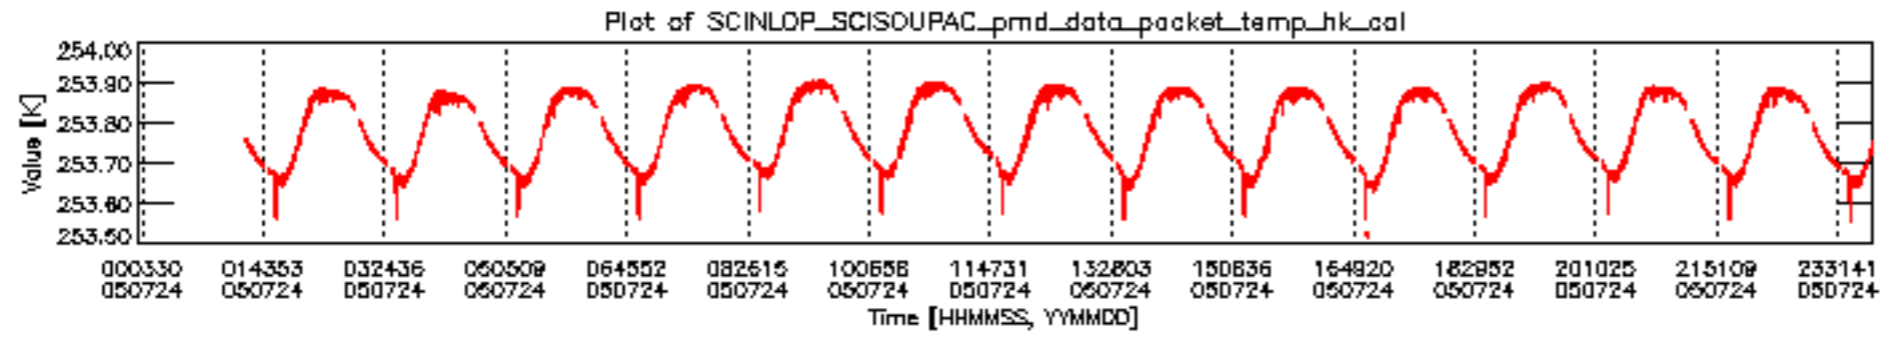

0.1.1 Report summary

The table below shows general characteristics of the data that are included into this report.

Item	Value
Report version	vdraft_20050403
Time of report generation	28JUL2005 11:41:38
Data source version	PFHS/5.34-N
Processing scope for products	24JUL2005 00:00:00 to 25JUL2005 00:00:00
Start time of first product within scope	24JUL2005 01:29:10
Stop time of last product within scope	25JUL2005 00:59:41
Total number of level 0 products	15
Number of level 0 products with errors	15

- A table showing which ADFs were used for processing (red values indicate that multiple ADFs of the same type were used)
- Various time line plots, one for each ADF, which show when which ADF was used.

If multiple ADFs of a single type were used, these are marked **red** in the table.

Number	ADF
	CNO (LEVEL_0_CONFIGURATION_FILE)
0	AUX_CNO_AXVPDS20020123_121901_20020101_000000_20200101_000000
	FPO (ORBIT_STATE_VECTOR_FILE)
1	AUX_FPO_AXVPDS20050723_235518_20050723_190132_20050802_202744
2	AUX_FPO_AXVPDS20050723_235627_20050723_190132_20050802_202744
3	AUX_FPO_AXVPDS20050724_232534_20050724_182955_20050803_213643

sciamachy_daily_report_level0_PFHS_5_34_N_20050724_5.PNG

sciamachy_daily_report_level0_PFHS_5_34_N_20050724_6.PNG

Bar plot of ADFs used for ORBIT_STATE_VECTOR_FILE.
See legend for details.