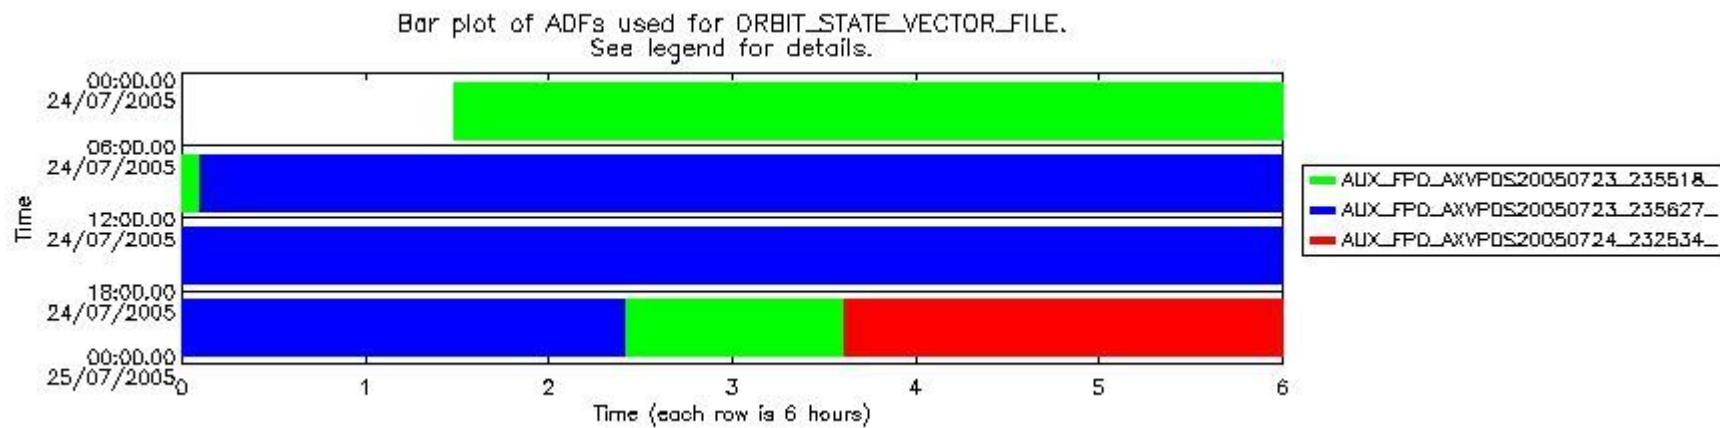

sciamachy_daily_report_level0_PFHS_5_34_N_20050724_6.PNG