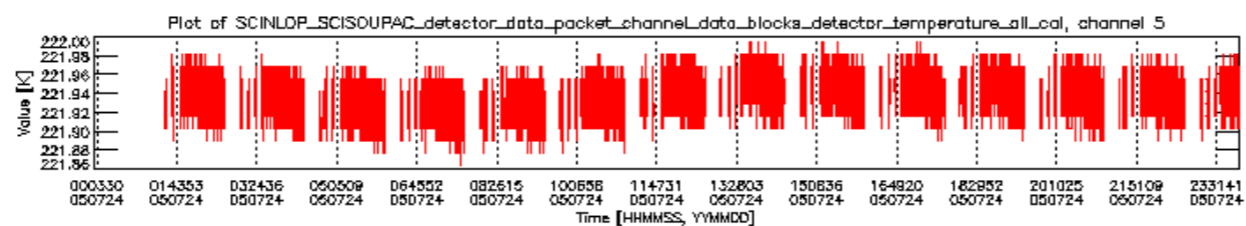

- A table showing which ADFs were used for processing (red values indicate that multiple ADFs of the same type were used)
- Various time line plots, one for each ADF, which show when which ADF was used.

If multiple ADFs of a single type were used, these are marked **red** in the table.

Number	ADF
	CNO (LEVEL_0_CONFIGURATION_FILE)
0	AUX_CNO_AXVPDS20020123_121901_20020101_000000_20200101_000000
	FPO (ORBIT_STATE_VECTOR_FILE)
1	AUX_FPO_AXVPDS20050723_235518_20050723_190132_20050802_202744
2	AUX_FPO_AXVPDS20050723_235627_20050723_190132_20050802_202744
3	AUX_FPO_AXVPDS20050724_232534_20050724_182955_20050803_213643

sciamachy_daily_report_level0_PFHS_5_34_N_20050724_5.PNG

sciamachy_daily_report_level0_PFHS_5_34_N_20050724_6.PNG

Bar plot of ADFs used for ORBIT_STATE_VECTOR_FILE.
See legend for details.