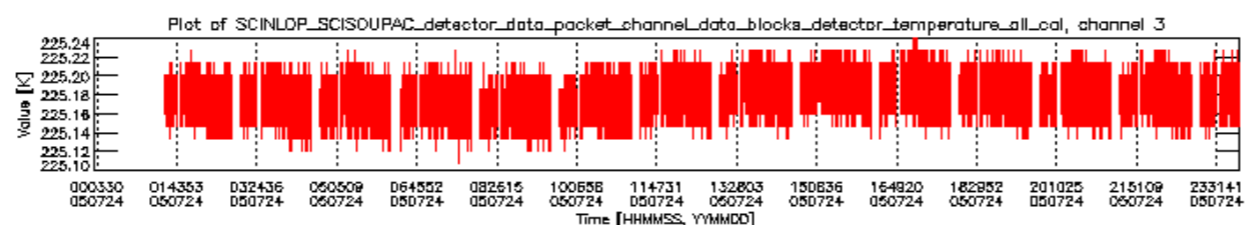

0.1.1 Report summary

The table below shows general characteristics of the data that are included into this report.

Item	Value
Report version	vdraft_20050403
Time of report generation	28JUL2005 11:41:38
Data source version	PFHS/5.34-N
Processing scope for products	24JUL2005 00:00:00 to 25JUL2005 00:00:00
Start time of first product within scope	24JUL2005 01:29:10
Stop time of last product within scope	25JUL2005 00:59:41
Total number of level 0 products	15
Number of level 0 products with errors	15

- A table showing which ADFs were used for processing (red values indicate that multiple ADFs of the same type were used)
- Various time line plots, one for each ADF, which show when which ADF was used.

If multiple ADFs of a single type were used, these are marked **red** in the table.

Number	ADF
	CNO (LEVEL_0_CONFIGURATION_FILE)
0	AUX_CNO_AXVPDS20020123_121901_20020101_000000_20200101_000000
	FPO (ORBIT_STATE_VECTOR_FILE)
1	AUX_FPO_AXVPDS20050723_235518_20050723_190132_20050802_202744
2	AUX_FPO_AXVPDS20050723_235627_20050723_190132_20050802_202744
3	AUX_FPO_AXVPDS20050724_232534_20050724_182955_20050803_213643

sciamachy_daily_report_level0_PFHS_5_34_N_20050724_5.PNG

sciamachy_daily_report_level0_PFHS_5_34_N_20050724_6.PNG

Bar plot of ADFs used for ORBIT_STATE_VECTOR_FILE.
See legend for details.