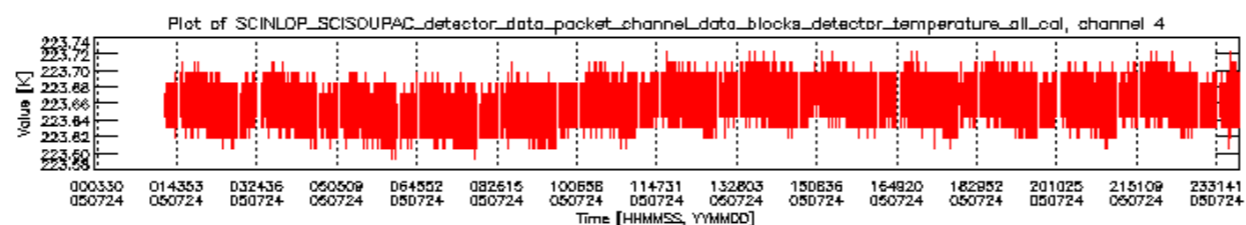

0.1.1 Report summary

The table below shows general characteristics of the data that are included into this report.

Item	Value
Report version	vdraft_20050403
Time of report generation	28JUL2005 11:41:38
Data source version	PFHS/5.34-N
Processing scope for products	24JUL2005 00:00:00 to 25JUL2005 00:00:00
Start time of first product within scope	24JUL2005 01:29:10
Stop time of last product within scope	25JUL2005 00:59:41
Total number of level 0 products	15
Number of level 0 products with errors	15

- A table showing which ADFs were used for processing (red values indicate that multiple ADFs of the same type were used)
- Various time line plots, one for each ADF, which show when which ADF was used.

If multiple ADFs of a single type were used, these are marked **red** in the table.

Number	ADF
	CNO (LEVEL_0_CONFIGURATION_FILE)
0	AUX_CNO_AXVPDS20020123_121901_20020101_000000_20200101_000000
	FPO (ORBIT_STATE_VECTOR_FILE)
1	AUX_FPO_AXVPDS20050723_235518_20050723_190132_20050802_202744
2	AUX_FPO_AXVPDS20050723_235627_20050723_190132_20050802_202744
3	AUX_FPO_AXVPDS20050724_232534_20050724_182955_20050803_213643

sciamachy_daily_report_level0_PFHS_5_34_N_20050724_5.PNG

sciamachy_daily_report_level0_PFHS_5_34_N_20050724_6.PNG

Bar plot of ADFs used for ORBIT_STATE_VECTOR_FILE.
See legend for details.