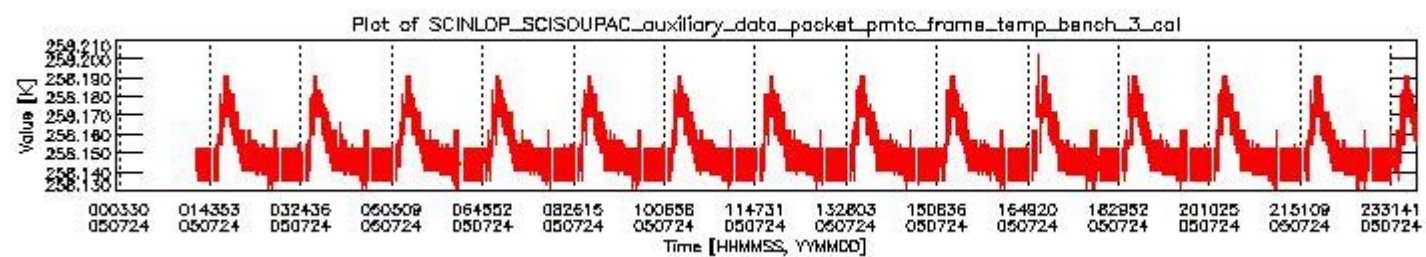

0.1.1 Report summary

The table below shows general characteristics of the data that are included into this report.

Item	Value
Report version	vdraft_20050403
Time of report generation	28JUL2005 11:41:38
Data source version	PFHS/5.34-N
Processing scope for products	24JUL2005 00:00:00 to 25JUL2005 00:00:00
Start time of first product within scope	24JUL2005 01:29:10
Stop time of last product within scope	25JUL2005 00:59:41
Total number of level 0 products	15
Number of level 0 products with errors	15

0.2 Product Quality Indicators

This section shows information about product quality, currently temperatures.

sciamachy_daily_report_level0_PFHS_5_34_N_20050724_0.PNG

sciamachy_daily_report_level0_PFHS_5_34_N_20050724_1.PNG

- A table showing which ADFs were used for processing (red values indicate that multiple ADFs of the same type were used)
- Various time line plots, one for each ADF, which show when which ADF was used.