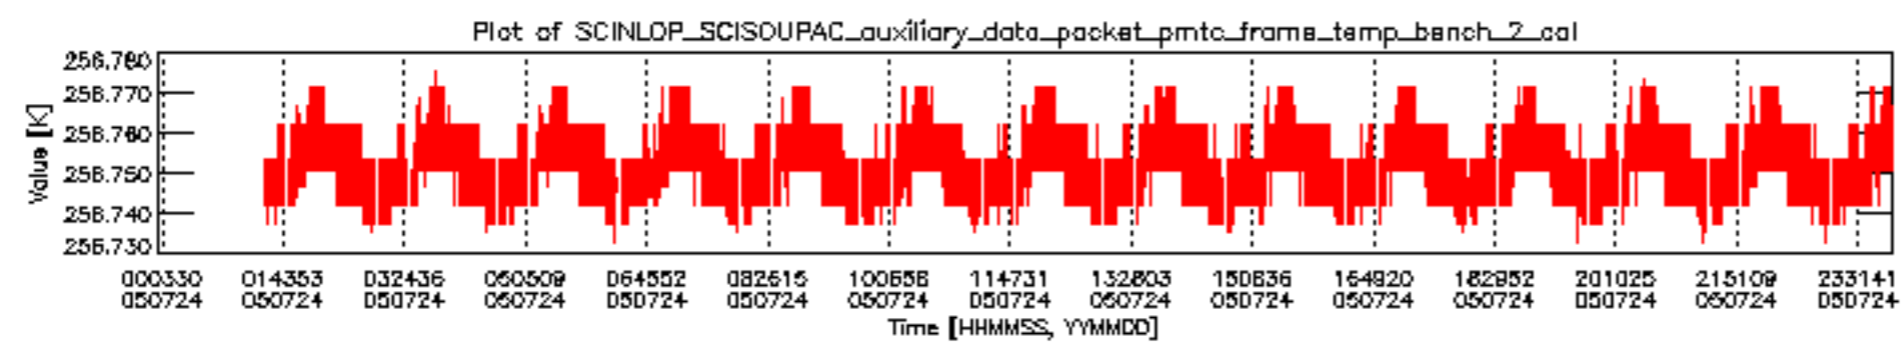

0.1.1 Report summary

The table below shows general characteristics of the data that are included into this report.

Item	Value
Report version	vdraft_20050403
Time of report generation	28JUL2005 11:41:38
Data source version	PFHS/5.34-N
Processing scope for products	24JUL2005 00:00:00 to 25JUL2005 00:00:00
Start time of first product within scope	24JUL2005 01:29:10
Stop time of last product within scope	25JUL2005 00:59:41
Total number of level 0 products	15
Number of level 0 products with errors	15

- A table showing which ADFs were used for processing (red values indicate that multiple ADFs of the same type were used)
- Various time line plots, one for each ADF, which show when which ADF was used.

If multiple ADFs of a single type were used, these are marked **red** in the table.

Number	ADF
	CNO (LEVEL_0_CONFIGURATION_FILE)
0	AUX_CNO_AXVPDS20020123_121901_20020101_000000_20200101_000000
	FPO (ORBIT_STATE_VECTOR_FILE)
1	AUX_FPO_AXVPDS20050723_235518_20050723_190132_20050802_202744
2	AUX_FPO_AXVPDS20050723_235627_20050723_190132_20050802_202744
3	AUX_FPO_AXVPDS20050724_232534_20050724_182955_20050803_213643

sciamachy_daily_report_level0_PFHS_5_34_N_20050724_5.PNG

sciamachy_daily_report_level0_PFHS_5_34_N_20050724_6.PNG

Bar plot of ADFs used for ORBIT_STATE_VECTOR_FILE.
See legend for details.