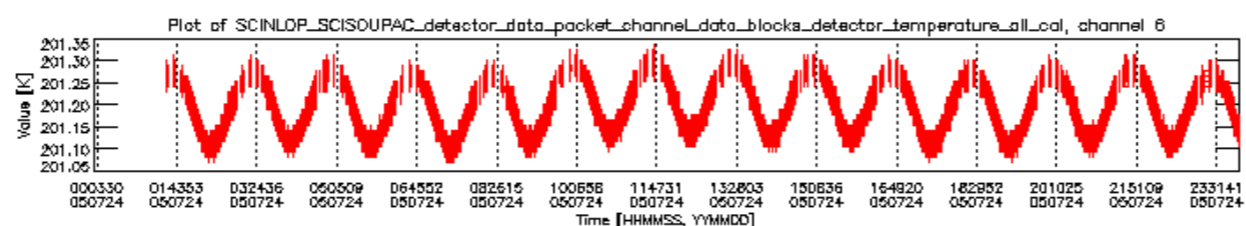

- A table showing which ADFs were used for processing (red values indicate that multiple ADFs of the same type were used)
- Various time line plots, one for each ADF, which show when which ADF was used.

If multiple ADFs of a single type were used, these are marked **red** in the table.

Number	ADF
	CNO (LEVEL_0_CONFIGURATION_FILE)
0	AUX_CNO_AXVPDS20020123_121901_20020101_000000_20200101_000000
	FPO (ORBIT_STATE_VECTOR_FILE)
1	AUX_FPO_AXVPDS20050723_235518_20050723_190132_20050802_202744
2	AUX_FPO_AXVPDS20050723_235627_20050723_190132_20050802_202744
3	AUX_FPO_AXVPDS20050724_232534_20050724_182955_20050803_213643

sciamachy_daily_report_level0_PFHS_5_34_N_20050724_5.PNG

sciamachy_daily_report_level0_PFHS_5_34_N_20050724_6.PNG

Bar plot of ADFs used for ORBIT_STATE_VECTOR_FILE.
See legend for details.