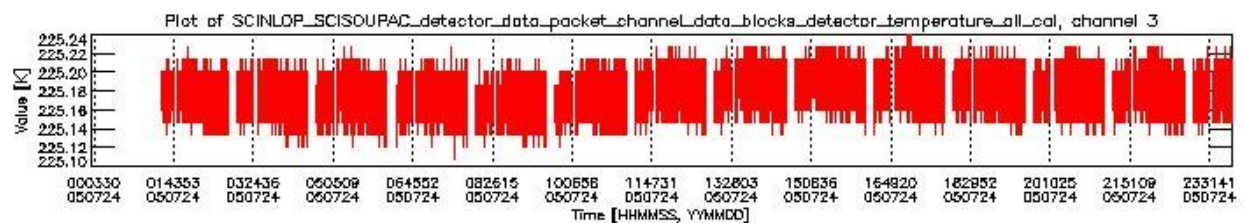

0.3 ADF monitoring

This section shows the (variation in) ADFs used for each of the products. It consists of:

- A table showing which ADFs were used for processing (red values indicate that multiple ADFs of the same type were used)
- Various time line plots, one for each ADF, which show when which ADF was used.

If multiple ADFs of a single type were used, these are marked **red** in the table.

Number	ADF
	CNO (LEVEL_0_CONFIGURATION_FILE)
0	AUX_CNO_AXVPDS20020123_121901_20020101_000000_20200101_000000
	FPO (ORBIT_STATE_VECTOR_FILE)
1	AUX_FPO_AXVPDS20050723_235518_20050723_190132_20050802_202744
2	AUX_FPO_AXVPDS20050723_235627_20050723_190132_20050802_202744
3	AUX_FPO_AXVPDS20050724_232534_20050724_182955_20050803_213643