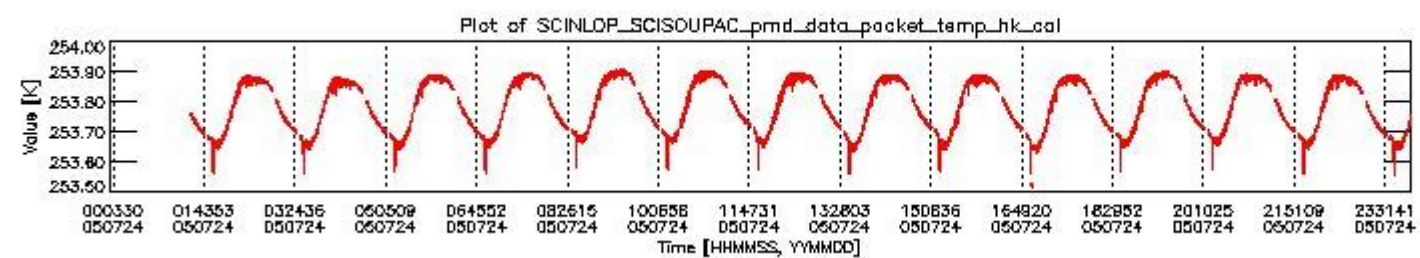

sciamachy_daily_report_level0_PFHS_5_34_N_20050724_3.PNG