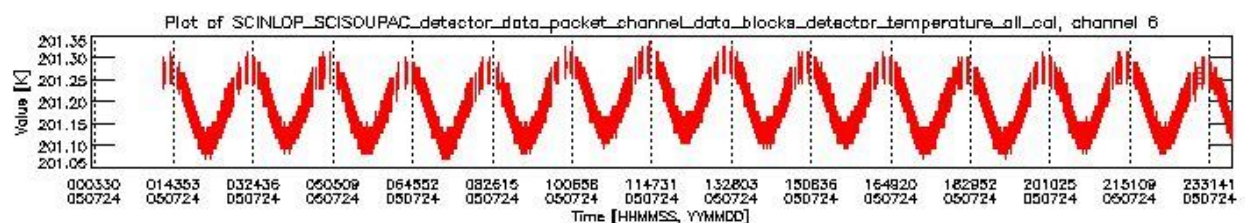

0.3 ADF monitoring

This section shows the (variation in) ADFs used for each of the products. It consists of:

- A table showing which ADFs were used for processing (red values indicate that multiple ADFs of the same type were used)
- Various time line plots, one for each ADF, which show when which ADF was used.

If multiple ADFs of a single type were used, these are marked **red** in the table.

Number	ADF
	CNO (LEVEL_0_CONFIGURATION_FILE)
0	AUX_CNO_AXVPDS20020123_121901_20020101_000000_20200101_000000
	FPO (ORBIT_STATE_VECTOR_FILE)
1	AUX_FPO_AXVPDS20050723_235518_20050723_190132_20050802_202744
2	AUX_FPO_AXVPDS20050723_235627_20050723_190132_20050802_202744
3	AUX_FPO_AXVPDS20050724_232534_20050724_182955_20050803_213643