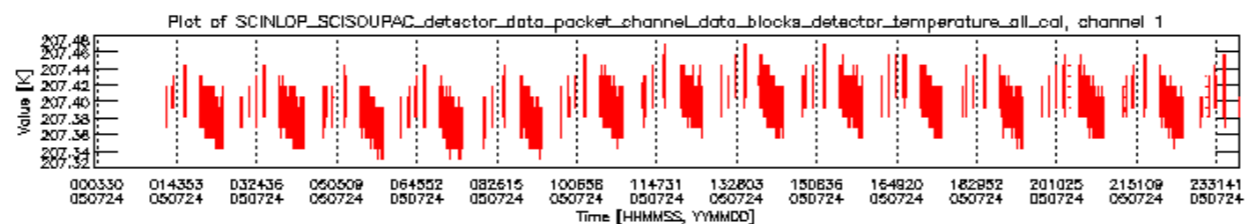

0.1.1 Report summary

The table below shows general characteristics of the data that are included into this report.

Item	Value
Report version	vdraft_20050403
Time of report generation	28JUL2005 11:41:38
Data source version	PFHS/5.34-N
Processing scope for products	24JUL2005 00:00:00 to 25JUL2005 00:00:00
Start time of first product within scope	24JUL2005 01:29:10
Stop time of last product within scope	25JUL2005 00:59:41
Total number of level 0 products	15
Number of level 0 products with errors	15

- A table showing which ADFs were used for processing (red values indicate that multiple ADFs of the same type were used)
- Various time line plots, one for each ADF, which show when which ADF was used.

If multiple ADFs of a single type were used, these are marked **red** in the table.

Number	ADF
	CNO (LEVEL_0_CONFIGURATION_FILE)
0	AUX_CNO_AXVPDS20020123_121901_20020101_000000_20200101_000000
	FPO (ORBIT_STATE_VECTOR_FILE)
1	AUX_FPO_AXVPDS20050723_235518_20050723_190132_20050802_202744
2	AUX_FPO_AXVPDS20050723_235627_20050723_190132_20050802_202744
3	AUX_FPO_AXVPDS20050724_232534_20050724_182955_20050803_213643

sciamachy_daily_report_level0_PFHS_5_34_N_20050724_5.PNG

sciamachy_daily_report_level0_PFHS_5_34_N_20050724_6.PNG

Bar plot of ADFs used for ORBIT_STATE_VECTOR_FILE.
See legend for details.