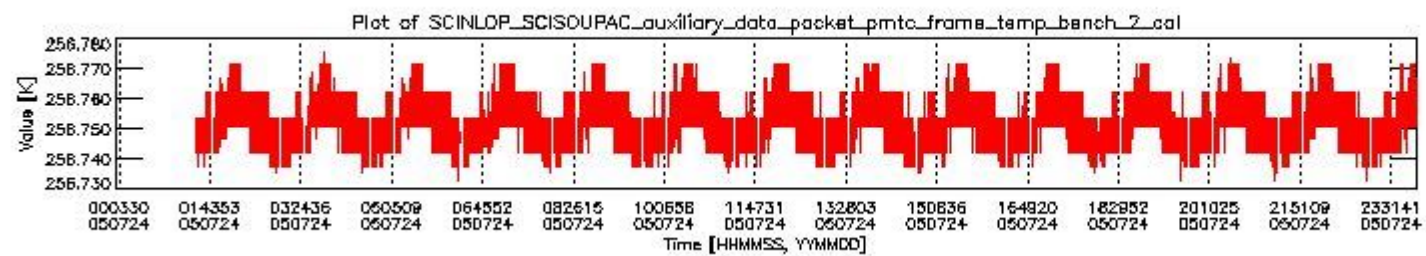

sciamachy_daily_report_level0_PFHS_5_34_N_20050724_1.PNG