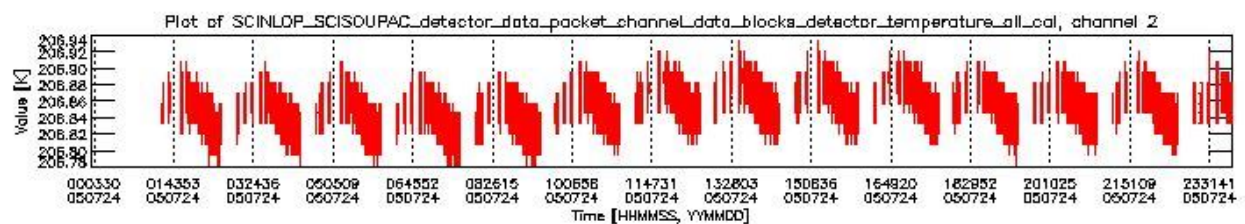

0.3 ADF monitoring

This section shows the (variation in) ADFs used for each of the products. It consists of:

- A table showing which ADFs were used for processing (red values indicate that multiple ADFs of the same type were used)
- Various time line plots, one for each ADF, which show when which ADF was used.

If multiple ADFs of a single type were used, these are marked **red** in the table.

Number	ADF
	CNO (LEVEL_0_CONFIGURATION_FILE)
0	AUX_CNO_AXVPDS20020123_121901_20020101_000000_20200101_000000
	FPO (ORBIT_STATE_VECTOR_FILE)
1	AUX_FPO_AXVPDS20050723_235518_20050723_190132_20050802_202744
2	AUX_FPO_AXVPDS20050723_235627_20050723_190132_20050802_202744
3	AUX_FPO_AXVPDS20050724_232534_20050724_182955_20050803_213643