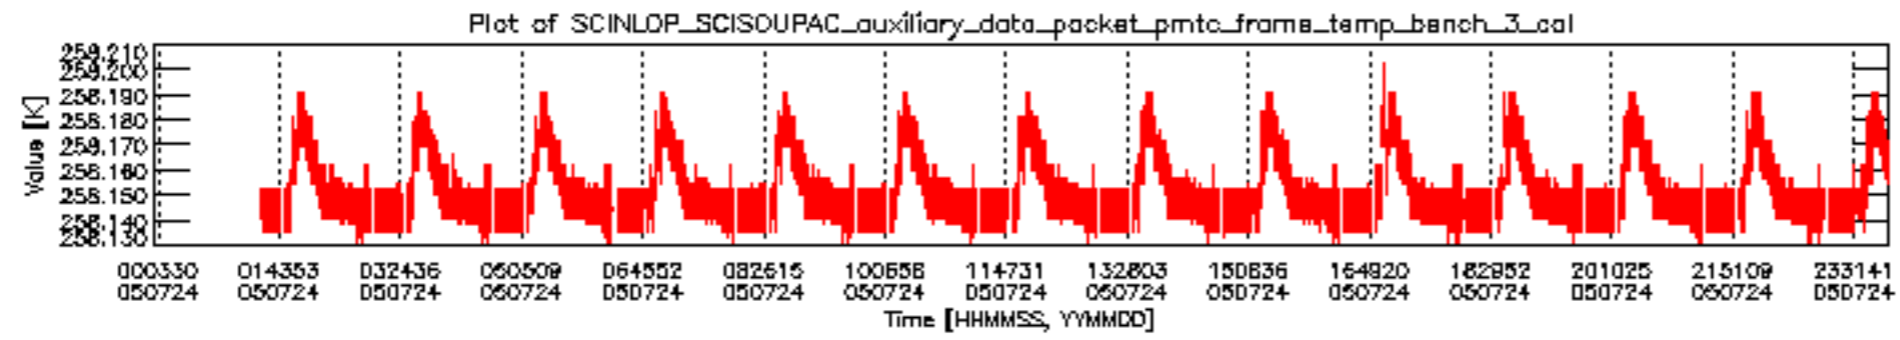

0.1.1 Report summary

The table below shows general characteristics of the data that are included into this report.

Item	Value
Report version	vdraft_20050403
Time of report generation	28JUL2005 11:41:38
Data source version	PFHS/5.34-N
Processing scope for products	24JUL2005 00:00:00 to 25JUL2005 00:00:00
Start time of first product within scope	24JUL2005 01:29:10
Stop time of last product within scope	25JUL2005 00:59:41
Total number of level 0 products	15
Number of level 0 products with errors	15

- A table showing which ADFs were used for processing (red values indicate that multiple ADFs of the same type were used)
- Various time line plots, one for each ADF, which show when which ADF was used.

If multiple ADFs of a single type were used, these are marked **red** in the table.

Number	ADF
	CNO (LEVEL_0_CONFIGURATION_FILE)
0	AUX_CNO_AXVPDS20020123_121901_20020101_000000_20200101_000000
	FPO (ORBIT_STATE_VECTOR_FILE)
1	AUX_FPO_AXVPDS20050723_235518_20050723_190132_20050802_202744
2	AUX_FPO_AXVPDS20050723_235627_20050723_190132_20050802_202744
3	AUX_FPO_AXVPDS20050724_232534_20050724_182955_20050803_213643

sciamachy_daily_report_level0_PFHS_5_34_N_20050724_5.PNG

sciamachy_daily_report_level0_PFHS_5_34_N_20050724_6.PNG

Bar plot of ADFs used for ORBIT_STATE_VECTOR_FILE.
See legend for details.