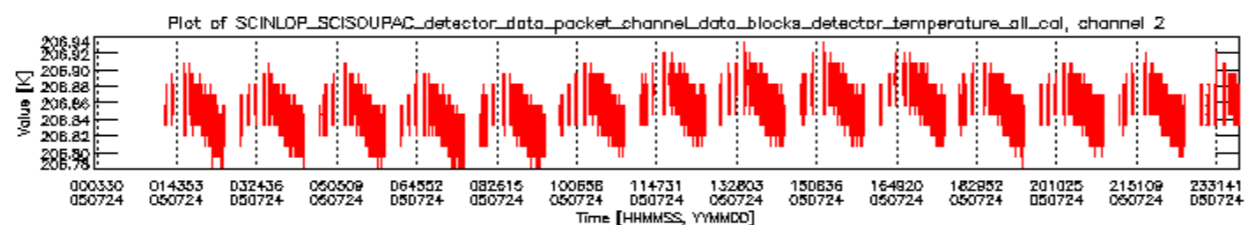

- A table showing which ADFs were used for processing (red values indicate that multiple ADFs of the same type were used)
- Various time line plots, one for each ADF, which show when which ADF was used.

If multiple ADFs of a single type were used, these are marked **red** in the table.

Number	ADF
	CNO (LEVEL_0_CONFIGURATION_FILE)
0	AUX_CNO_AXVPDS20020123_121901_20020101_000000_20200101_000000
	FPO (ORBIT_STATE_VECTOR_FILE)
1	AUX_FPO_AXVPDS20050723_235518_20050723_190132_20050802_202744
2	AUX_FPO_AXVPDS20050723_235627_20050723_190132_20050802_202744
3	AUX_FPO_AXVPDS20050724_232534_20050724_182955_20050803_213643

sciamachy_daily_report_level0_PFHS_5_34_N_20050724_5.PNG

sciamachy_daily_report_level0_PFHS_5_34_N_20050724_6.PNG

Bar plot of ADFs used for ORBIT_STATE_VECTOR_FILE.
See legend for details.