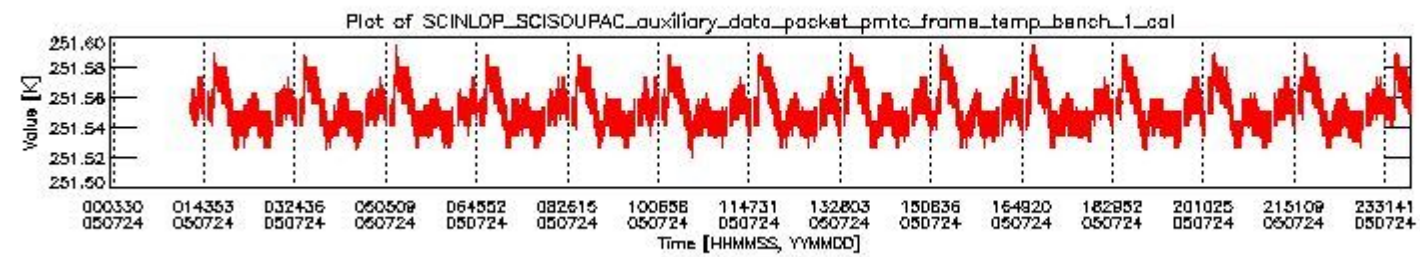

0. SCIAMACHY Daily Report for level 0 products

[0.1 General Info](#)

[0.2 Product Quality Indicators](#)

[0.3 ADF monitoring](#)

0.1 General Info

This report contains a daily analysis on parameters extracted from SCIAMACHY level 0 data (The SCI_NL__0P product).

0.1.1 Report summary

The table below shows general characteristics of the data that are included into this report.

Item	Value
Report version	vdraft_20050403
Time of report generation	28JUL2005 11:41:38
Data source version	PFHS/5.34-N
Processing scope for products	24JUL2005 00:00:00 to 25JUL2005 00:00:00
Start time of first product within scope	24JUL2005 01:29:10
Stop time of last product within scope	25JUL2005 00:59:41
Total number of level 0 products	15
Number of level 0 products with errors	15

0.2 Product Quality Indicators

This section shows information about product quality, currently temperatures.

sciamachy_daily_report_level0_PFHS_5_34_N_20050724_0.PNG

sciamachy_daily_report_level0_PFHS_5_34_N_20050724_1.PNG

- A table showing which ADFs were used for processing (red values indicate that multiple ADFs of the same type were used)
- Various time line plots, one for each ADF, which show when which ADF was used.