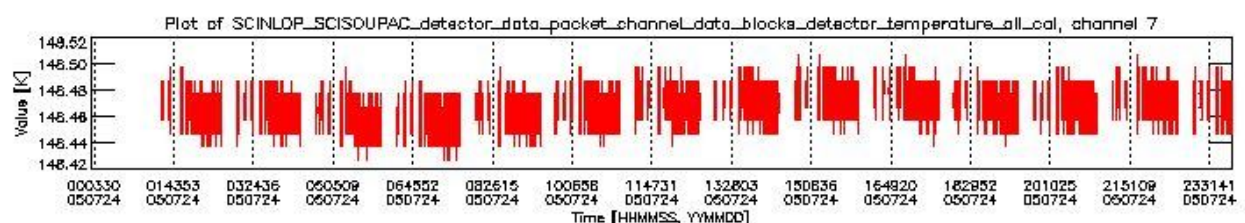

0.3 ADF monitoring

This section shows the (variation in) ADFs used for each of the products. It consists of:

- A table showing which ADFs were used for processing (red values indicate that multiple ADFs of the same type were used)
- Various time line plots, one for each ADF, which show when which ADF was used.

If multiple ADFs of a single type were used, these are marked **red** in the table.

Number	ADF
	CNO (LEVEL_0_CONFIGURATION_FILE)
0	AUX_CNO_AXVPDS20020123_121901_20020101_000000_20200101_000000
	FPO (ORBIT_STATE_VECTOR_FILE)
1	AUX_FPO_AXVPDS20050723_235518_20050723_190132_20050802_202744
2	AUX_FPO_AXVPDS20050723_235627_20050723_190132_20050802_202744
3	AUX_FPO_AXVPDS20050724_232534_20050724_182955_20050803_213643