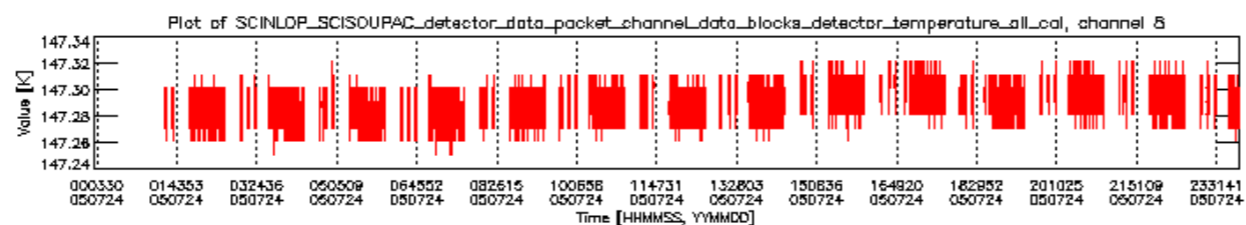

0.1.1 Report summary

The table below shows general characteristics of the data that are included into this report.

Item	Value
Report version	vdraft_20050403
Time of report generation	28JUL2005 11:41:38
Data source version	PFHS/5.34-N
Processing scope for products	24JUL2005 00:00:00 to 25JUL2005 00:00:00
Start time of first product within scope	24JUL2005 01:29:10
Stop time of last product within scope	25JUL2005 00:59:41
Total number of level 0 products	15
Number of level 0 products with errors	15

- A table showing which ADFs were used for processing (red values indicate that multiple ADFs of the same type were used)
- Various time line plots, one for each ADF, which show when which ADF was used.

If multiple ADFs of a single type were used, these are marked **red** in the table.

Number	ADF
	CNO (LEVEL_0_CONFIGURATION_FILE)
0	AUX_CNO_AXVPDS20020123_121901_20020101_000000_20200101_000000
	FPO (ORBIT_STATE_VECTOR_FILE)
1	AUX_FPO_AXVPDS20050723_235518_20050723_190132_20050802_202744
2	AUX_FPO_AXVPDS20050723_235627_20050723_190132_20050802_202744
3	AUX_FPO_AXVPDS20050724_232534_20050724_182955_20050803_213643

sciamachy_daily_report_level0_PFHS_5_34_N_20050724_5.PNG

sciamachy_daily_report_level0_PFHS_5_34_N_20050724_6.PNG

Bar plot of ADFs used for ORBIT_STATE_VECTOR_FILE.
See legend for details.