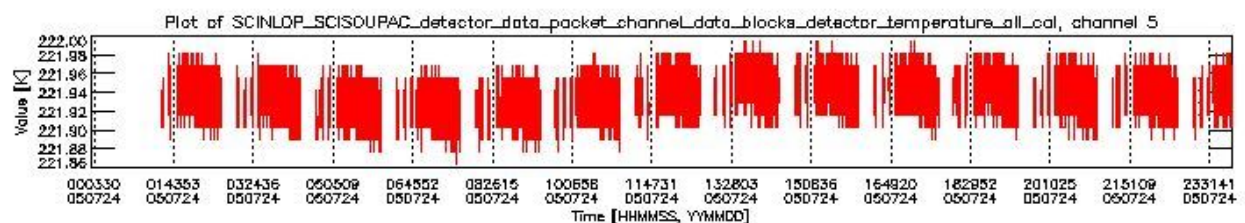

0.3 ADF monitoring

This section shows the (variation in) ADFs used for each of the products. It consists of:

- A table showing which ADFs were used for processing (red values indicate that multiple ADFs of the same type were used)
- Various time line plots, one for each ADF, which show when which ADF was used.

If multiple ADFs of a single type were used, these are marked **red** in the table.

Number	ADF
	CNO (LEVEL_0_CONFIGURATION_FILE)
0	AUX_CNO_AXVPDS20020123_121901_20020101_000000_20200101_000000
	FPO (ORBIT_STATE_VECTOR_FILE)
1	AUX_FPO_AXVPDS20050723_235518_20050723_190132_20050802_202744
2	AUX_FPO_AXVPDS20050723_235627_20050723_190132_20050802_202744
3	AUX_FPO_AXVPDS20050724_232534_20050724_182955_20050803_213643