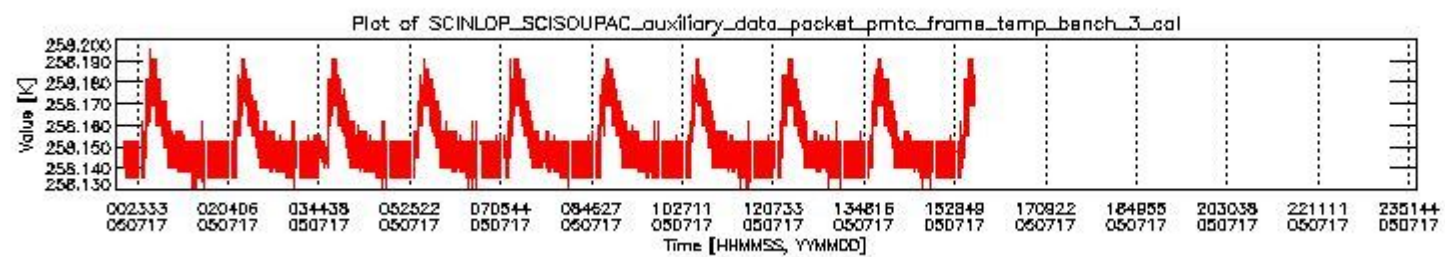

sciamachy_daily_report_level0_PFHS_5_33_N_20050717_2.PNG