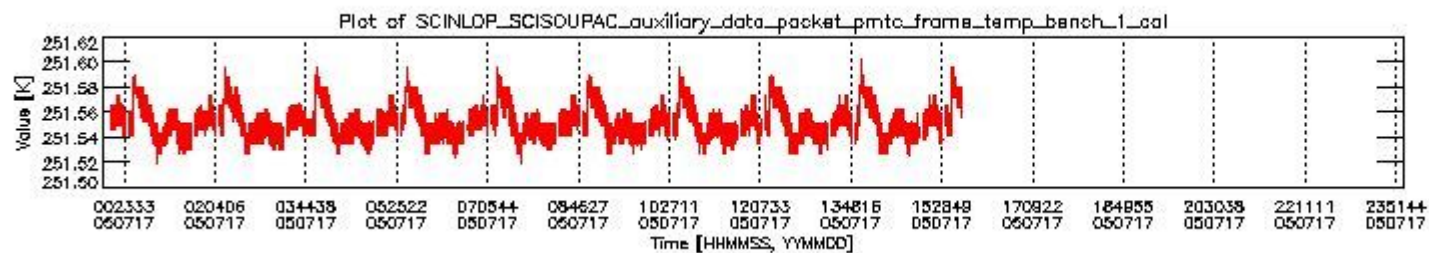

#	Product name	Start time	Stop time	Prod err	ISP err sign	ISP miss sign	ISP disc sign	rs sign
0	SCI_NL__0PNPDE20050717_000900_000059082039_00073_17662_0205.N1	17JUL2005 00:09:00	17JUL2005 01:47:29	1	0	1	0	0
1	SCI_NL__0PNPDE20050717_014729_000045892039_00074_17663_0206.N1	17JUL2005 01:47:29	17JUL2005 03:03:58	1	0	1	0	0
2	SCI_NL__0PNPDE20050717_030302_000061042039_00075_17664_0207.N1	17JUL2005 03:03:02	17JUL2005 04:44:47	1	0	1	0	0
3	SCI_NL__0PNPDE20050717_044338_000061602039_00076_17665_0208.N1	17JUL2005 04:43:38	17JUL2005 06:26:19	1	0	1	0	0
4	SCI_NL__0PNPDK20050717_062511_000041822039_00077_17666_0392.N1	17JUL2005 06:25:11	17JUL2005 07:34:53	1	0	1	0	0
5	SCI_NL__0PNPDK20050717_073344_000060912039_00078_17667_0393.N1	17JUL2005 07:33:44	17JUL2005 09:15:16	1	0	1	0	0
6	SCI_NL__0PNPDK20050717_091420_000060362039_00079_17668_0394.N1	17JUL2005 09:14:20	17JUL2005 10:54:56	1	0	1	0	0
7	SCI_NL__0PNPDK20050717_105401_000060232039_00080_17669_0395.N1	17JUL2005 10:54:01	17JUL2005 12:34:24	1	0	1	0	0
8	SCI_NL__0PNPDK20050717_123424_000059242039_00081_17670_0396.N1	17JUL2005 12:34:24	17JUL2005 14:13:08	1	0	1	0	0
9	SCI_NL__0PNPDK20050717_141308_000058432039_00082_17671_0397.N1	17JUL2005 14:13:08	17JUL2005 15:50:31	1	0	1	0	0

0.2 Product Quality Indicators

This section shows information about product quality, currently temperatures.