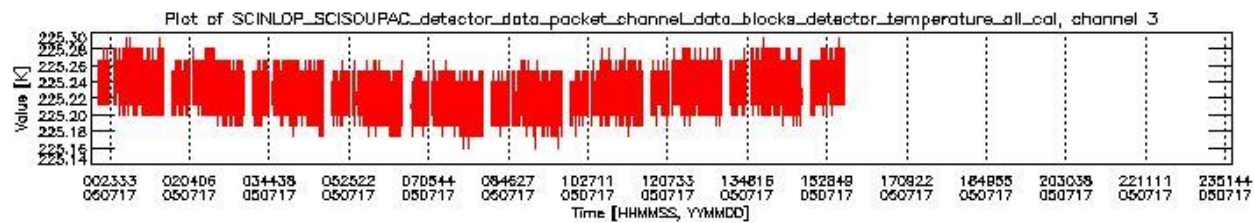

0.1.1 Report summary

The table below shows general characteristics of the data that are included into this report.

Item	Value
Report version	vdraft_20050403
Time of report generation	21JUL2005 03:04:53
Data source version	PFHS/5.33-N
Processing scope for products	17JUL2005 00:00:00 to 18JUL2005 00:00:00
Start time of first product within scope	17JUL2005 00:09:00
Stop time of last product within scope	17JUL2005 15:50:31
Total number of level 0 products	10
Number of level 0 products with errors	10

0.2 Product Quality Indicators

This section shows information about product quality, currently temperatures.

sciamachy_daily_report_level0_PFHS_5_33_N_20050717_1.PNG

sciamachy_daily_report_level0_PFHS_5_33_N_20050717_2.PNG

sciamachy_daily_report_level0_PFHS_5_33_N_20050717_3.PNG

0.3 ADF monitoring

This section shows the (variation in) ADFs used for each of the products. It consists of:

- A table showing which ADFs were used for processing (red values indicate that multiple ADFs of the same type were used)
- Various time line plots, one for each ADF, which show when which ADF was used.