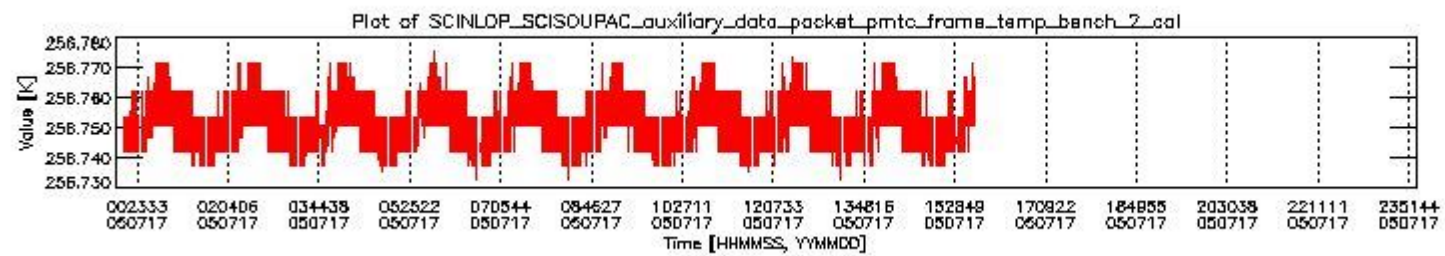

sciamachy_daily_report_level0_PFHS_5_33_N_20050717_1.PNG