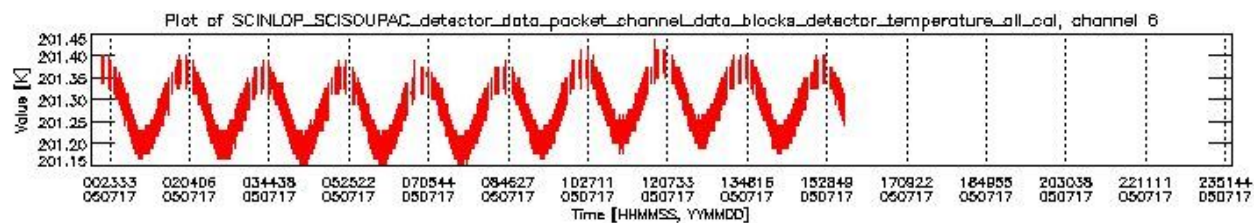

0.1.1 Report summary

The table below shows general characteristics of the data that are included into this report.

Item	Value
Report version	vdraft_20050403
Time of report generation	21JUL2005 03:04:53
Data source version	PFHS/5.33-N
Processing scope for products	17JUL2005 00:00:00 to 18JUL2005 00:00:00
Start time of first product within scope	17JUL2005 00:09:00
Stop time of last product within scope	17JUL2005 15:50:31
Total number of level 0 products	10
Number of level 0 products with errors	10

0.2 Product Quality Indicators

This section shows information about product quality, currently temperatures.

sciamachy_daily_report_level0_PFHS_5_33_N_20050717_1.PNG

sciamachy_daily_report_level0_PFHS_5_33_N_20050717_2.PNG

sciamachy_daily_report_level0_PFHS_5_33_N_20050717_3.PNG

0.3 ADF monitoring

This section shows the (variation in) ADFs used for each of the products. It consists of:

- A table showing which ADFs were used for processing (red values indicate that multiple ADFs of the same type were used)
- Various time line plots, one for each ADF, which show when which ADF was used.