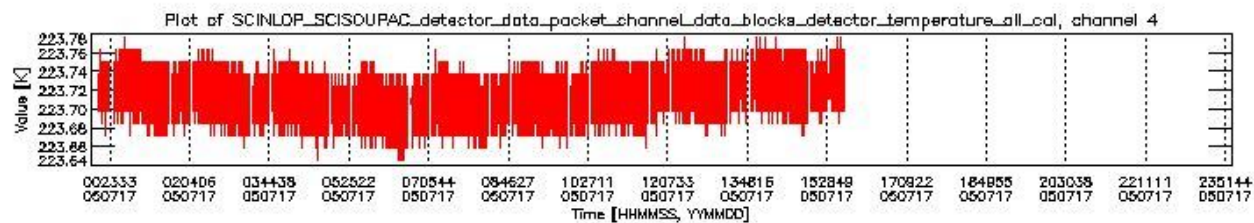

0.1.1 Report summary

The table below shows general characteristics of the data that are included into this report.

Item	Value
Report version	vdraft_20050403
Time of report generation	21JUL2005 03:04:53
Data source version	PFHS/5.33-N
Processing scope for products	17JUL2005 00:00:00 to 18JUL2005 00:00:00
Start time of first product within scope	17JUL2005 00:09:00
Stop time of last product within scope	17JUL2005 15:50:31
Total number of level 0 products	10
Number of level 0 products with errors	10

0.2 Product Quality Indicators

This section shows information about product quality, currently temperatures.

sciamachy_daily_report_level0_PFHS_5_33_N_20050717_1.PNG

sciamachy_daily_report_level0_PFHS_5_33_N_20050717_2.PNG

sciamachy_daily_report_level0_PFHS_5_33_N_20050717_3.PNG

0.3 ADF monitoring

This section shows the (variation in) ADFs used for each of the products. It consists of:

- A table showing which ADFs were used for processing (red values indicate that multiple ADFs of the same type were used)
- Various time line plots, one for each ADF, which show when which ADF was used.