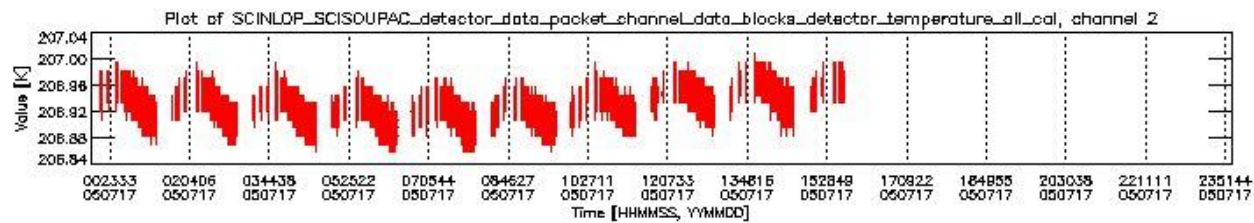

0.1.1 Report summary

The table below shows general characteristics of the data that are included into this report.

Item	Value
Report version	vdraft_20050403
Time of report generation	21JUL2005 03:04:53
Data source version	PFHS/5.33-N
Processing scope for products	17JUL2005 00:00:00 to 18JUL2005 00:00:00
Start time of first product within scope	17JUL2005 00:09:00
Stop time of last product within scope	17JUL2005 15:50:31
Total number of level 0 products	10
Number of level 0 products with errors	10

0.2 Product Quality Indicators

This section shows information about product quality, currently temperatures.

sciamachy_daily_report_level0_PFHS_5_33_N_20050717_1.PNG

sciamachy_daily_report_level0_PFHS_5_33_N_20050717_2.PNG

sciamachy_daily_report_level0_PFHS_5_33_N_20050717_3.PNG

0.3 ADF monitoring

This section shows the (variation in) ADFs used for each of the products. It consists of:

- A table showing which ADFs were used for processing (red values indicate that multiple ADFs of the same type were used)
- Various time line plots, one for each ADF, which show when which ADF was used.