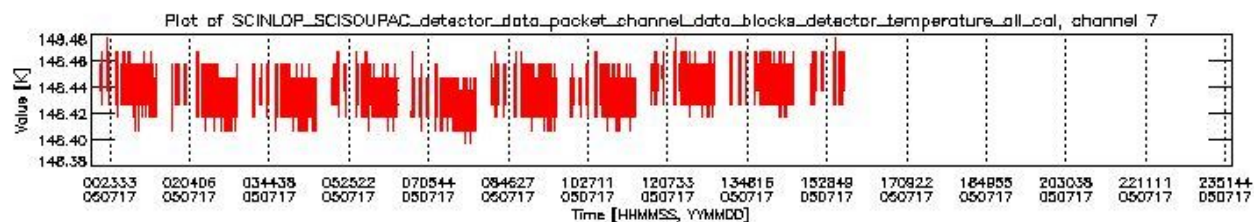

0.1.1 Report summary

The table below shows general characteristics of the data that are included into this report.

Item	Value
Report version	vdraft_20050403
Time of report generation	21JUL2005 03:04:53
Data source version	PFHS/5.33-N
Processing scope for products	17JUL2005 00:00:00 to 18JUL2005 00:00:00
Start time of first product within scope	17JUL2005 00:09:00
Stop time of last product within scope	17JUL2005 15:50:31
Total number of level 0 products	10
Number of level 0 products with errors	10

0.2 Product Quality Indicators

This section shows information about product quality, currently temperatures.

sciamachy_daily_report_level0_PFHS_5_33_N_20050717_1.PNG

sciamachy_daily_report_level0_PFHS_5_33_N_20050717_2.PNG

sciamachy_daily_report_level0_PFHS_5_33_N_20050717_3.PNG

0.3 ADF monitoring

This section shows the (variation in) ADFs used for each of the products. It consists of:

- A table showing which ADFs were used for processing (red values indicate that multiple ADFs of the same type were used)
- Various time line plots, one for each ADF, which show when which ADF was used.