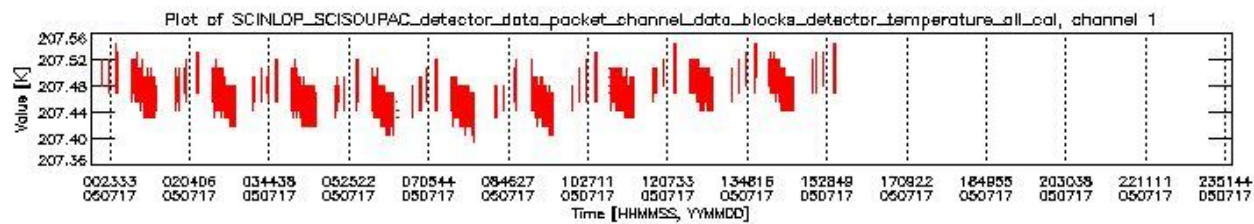

0.1.1 Report summary

The table below shows general characteristics of the data that are included into this report.

Item	Value
Report version	vdraft_20050403
Time of report generation	21JUL2005 03:04:53
Data source version	PFHS/5.33-N
Processing scope for products	17JUL2005 00:00:00 to 18JUL2005 00:00:00
Start time of first product within scope	17JUL2005 00:09:00
Stop time of last product within scope	17JUL2005 15:50:31
Total number of level 0 products	10
Number of level 0 products with errors	10

0.2 Product Quality Indicators

This section shows information about product quality, currently temperatures.

sciamachy_daily_report_level0_PFHS_5_33_N_20050717_1.PNG

sciamachy_daily_report_level0_PFHS_5_33_N_20050717_2.PNG

sciamachy_daily_report_level0_PFHS_5_33_N_20050717_3.PNG

0.3 ADF monitoring

This section shows the (variation in) ADFs used for each of the products. It consists of:

- A table showing which ADFs were used for processing (red values indicate that multiple ADFs of the same type were used)
- Various time line plots, one for each ADF, which show when which ADF was used.