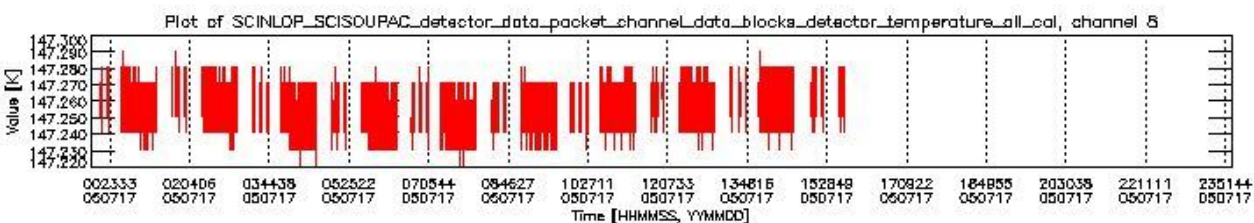

0.1.1 Report summary

The table below shows general characteristics of the data that are included into this report.

Item	Value
Report version	vdraft_20050403
Time of report generation	21JUL2005 03:04:53
Data source version	PFHS/5.33-N
Processing scope for products	17JUL2005 00:00:00 to 18JUL2005 00:00:00
Start time of first product within scope	17JUL2005 00:09:00
Stop time of last product within scope	17JUL2005 15:50:31
Total number of level 0 products	10
Number of level 0 products with errors	10

0.2 Product Quality Indicators

This section shows information about product quality, currently temperatures.

sciamachy_daily_report_level0_PFHS_5_33_N_20050717_1.PNG

sciamachy_daily_report_level0_PFHS_5_33_N_20050717_2.PNG

sciamachy_daily_report_level0_PFHS_5_33_N_20050717_3.PNG

0.3 ADF monitoring

This section shows the (variation in) ADFs used for each of the products. It consists of:

- A table showing which ADFs were used for processing (red values indicate that multiple ADFs of the same type were used)
- Various time line plots, one for each ADF, which show when which ADF was used.