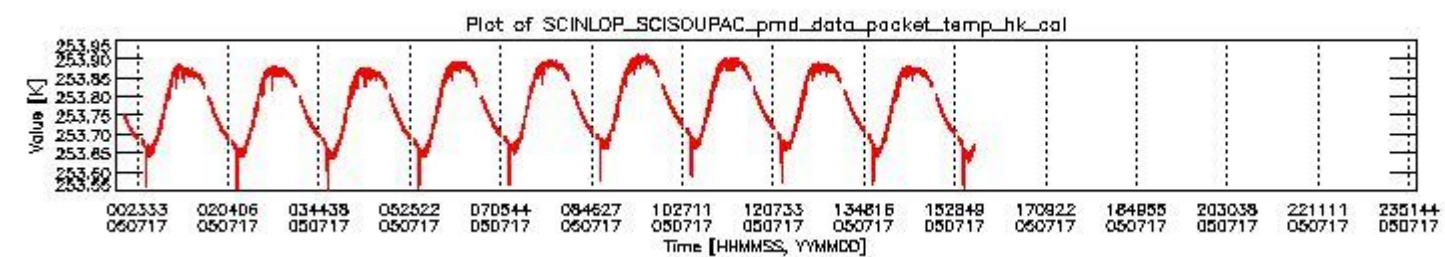

0.1.1 Report summary

The table below shows general characteristics of the data that are included into this report.

Item	Value
Report version	vdraft_20050403
Time of report generation	21JUL2005 03:04:53
Data source version	PFHS/5.33-N
Processing scope for products	17JUL2005 00:00:00 to 18JUL2005 00:00:00
Start time of first product within scope	17JUL2005 00:09:00
Stop time of last product within scope	17JUL2005 15:50:31
Total number of level 0 products	10
Number of level 0 products with errors	10

0.2 Product Quality Indicators

This section shows information about product quality, currently temperatures.

sciamachy_daily_report_level0_PFHS_5_33_N_20050717_1.PNG

sciamachy_daily_report_level0_PFHS_5_33_N_20050717_2.PNG

sciamachy_daily_report_level0_PFHS_5_33_N_20050717_3.PNG

0.3 ADF monitoring

This section shows the (variation in) ADFs used for each of the products. It consists of:

- A table showing which ADFs were used for processing (red values indicate that multiple ADFs of the same type were used)
- Various time line plots, one for each ADF, which show when which ADF was used.