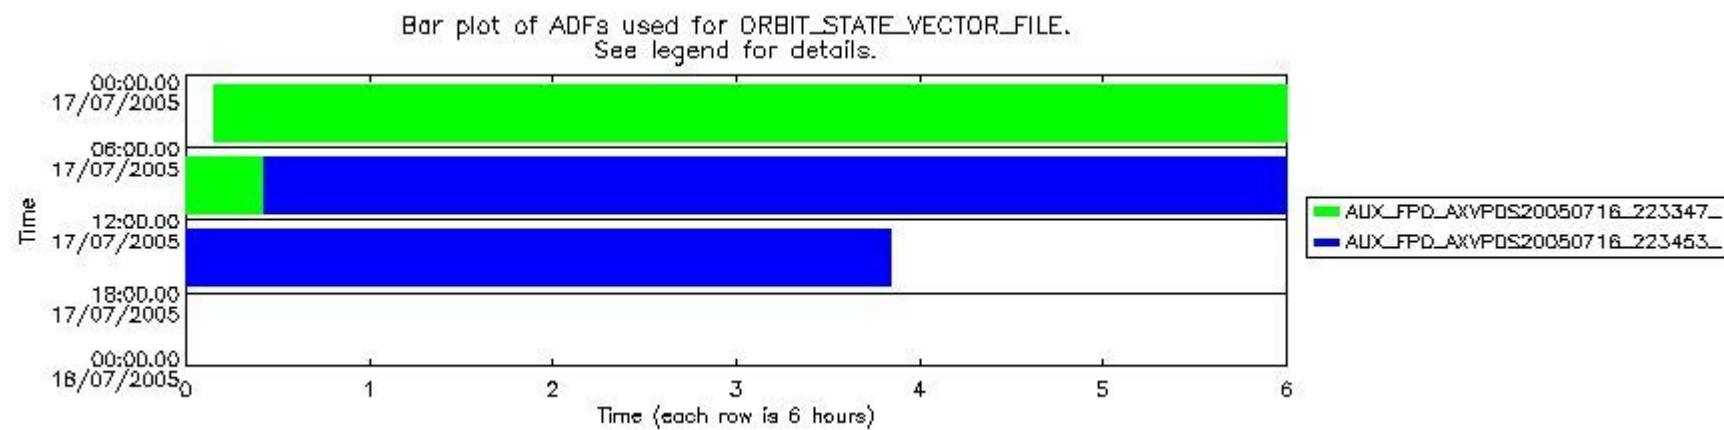

sciamachy_daily_report_level0_PFHS_5_33_N_20050717_6.PNG