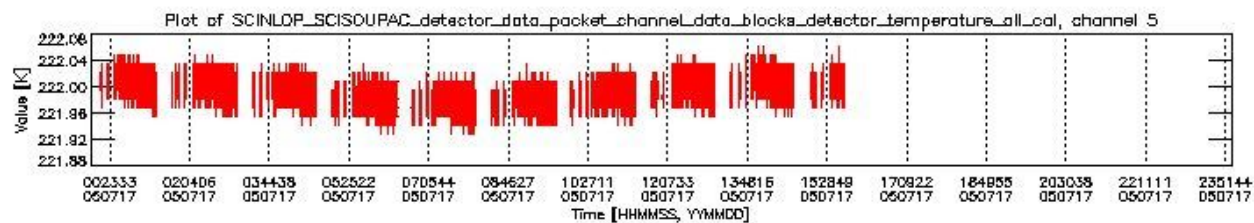

0.1.1 Report summary

The table below shows general characteristics of the data that are included into this report.

Item	Value
Report version	vdraft_20050403
Time of report generation	21JUL2005 03:04:53
Data source version	PFHS/5.33-N
Processing scope for products	17JUL2005 00:00:00 to 18JUL2005 00:00:00
Start time of first product within scope	17JUL2005 00:09:00
Stop time of last product within scope	17JUL2005 15:50:31
Total number of level 0 products	10
Number of level 0 products with errors	10

0.2 Product Quality Indicators

This section shows information about product quality, currently temperatures.

sciamachy_daily_report_level0_PFHS_5_33_N_20050717_1.PNG

sciamachy_daily_report_level0_PFHS_5_33_N_20050717_2.PNG

sciamachy_daily_report_level0_PFHS_5_33_N_20050717_3.PNG

0.3 ADF monitoring

This section shows the (variation in) ADFs used for each of the products. It consists of:

- A table showing which ADFs were used for processing (red values indicate that multiple ADFs of the same type were used)
- Various time line plots, one for each ADF, which show when which ADF was used.