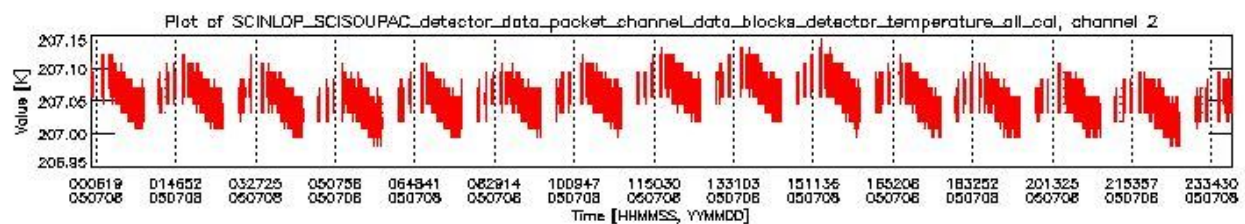

0.3 ADF monitoring

This section shows the (variation in) ADFs used for each of the products. It consists of:

- A table showing which ADFs were used for processing (red values indicate that multiple ADFs of the same type were used)
- Various time line plots, one for each ADF, which show when which ADF was used.

If multiple ADFs of a single type were used, these are marked **red** in the table.

Number	ADF
	CNO (LEVEL_0_CONFIGURATION_FILE)
0	AUX_CNO_AXVPDS20020123_121901_20020101_000000_20200101_000000
	FPO (ORBIT_STATE_VECTOR_FILE)
1	AUX_FPO_AXVPDS20050706_224958_20050706_193603_20050716_210216
2	AUX_FPO_AXVPDS20050708_023707_20050707_190426_20050717_203039
3	AUX_FPO_AXVPDS20050708_023746_20050707_190426_20050717_203039
4	AUX_FPO_AXVPDS20050708_232651_20050708_183249_20050718_213938