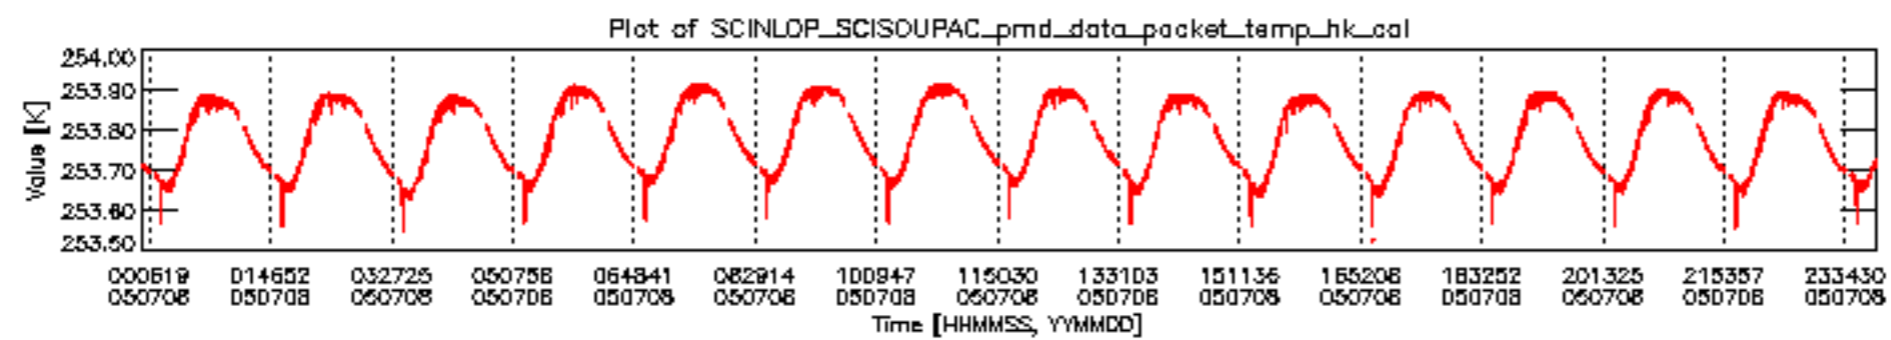

0.1.1 Report summary

The table below shows general characteristics of the data that are included into this report.

Item	Value
Report version	vdraft_20050403
Time of report generation	12JUL2005 09:50:18
Data source version	PFHS/5.33-N
Processing scope for products	08JUL2005 00:00:00 to 09JUL2005 00:00:00
Start time of first product within scope	07JUL2005 23:54:06
Stop time of last product within scope	09JUL2005 01:04:03
Total number of level 0 products	16
Number of level 0 products with errors	16

- A table showing which ADFs were used for processing (red values indicate that multiple ADFs of the same type were used)
- Various time line plots, one for each ADF, which show when which ADF was used.

If multiple ADFs of a single type were used, these are marked **red** in the table.

Number	ADF
	CNO (LEVEL_0_CONFIGURATION_FILE)
0	AUX_CNO_AXVPDS20020123_121901_20020101_000000_20200101_000000
	FPO (ORBIT_STATE_VECTOR_FILE)
1	AUX_FPO_AXVPDS20050706_224958_20050706_193603_20050716_210216
2	AUX_FPO_AXVPDS20050708_023707_20050707_190426_20050717_203039
3	AUX_FPO_AXVPDS20050708_023746_20050707_190426_20050717_203039
4	AUX_FPO_AXVPDS20050708_232651_20050708_183249_20050718_213938

sciamachy_daily_report_level0_PFHS_5_33_N_20050708_5.PNG

sciamachy_daily_report_level0_PFHS_5_33_N_20050708_6.PNG

Bar plot of ADFs used for ORBIT_STATE_VECTOR_FILE.
See legend for details.