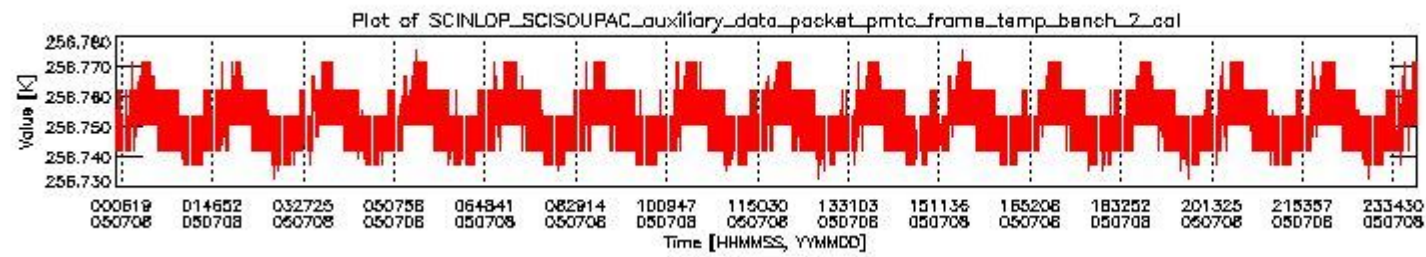

sciamachy_daily_report_level0_PFHS_5_33_N_20050708_1.PNG