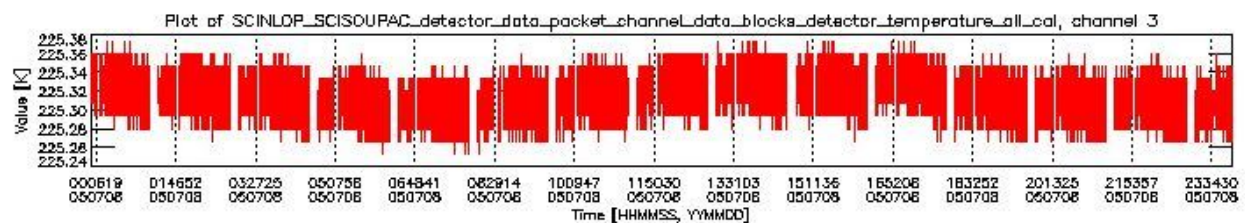

0.3 ADF monitoring

This section shows the (variation in) ADFs used for each of the products. It consists of:

- A table showing which ADFs were used for processing (red values indicate that multiple ADFs of the same type were used)
- Various time line plots, one for each ADF, which show when which ADF was used.

If multiple ADFs of a single type were used, these are marked **red** in the table.

Number	ADF
	CNO (LEVEL_0_CONFIGURATION_FILE)
0	AUX_CNO_AXVPDS20020123_121901_20020101_000000_20200101_000000
	FPO (ORBIT_STATE_VECTOR_FILE)
1	AUX_FPO_AXVPDS20050706_224958_20050706_193603_20050716_210216
2	AUX_FPO_AXVPDS20050708_023707_20050707_190426_20050717_203039
3	AUX_FPO_AXVPDS20050708_023746_20050707_190426_20050717_203039
4	AUX_FPO_AXVPDS20050708_232651_20050708_183249_20050718_213938