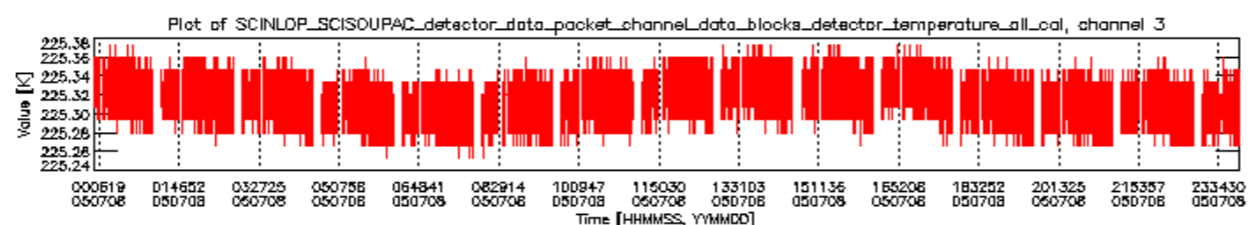

0.1.1 Report summary

The table below shows general characteristics of the data that are included into this report.

Item	Value
Report version	vdraft_20050403
Time of report generation	12JUL2005 09:50:18
Data source version	PFHS/5.33-N
Processing scope for products	08JUL2005 00:00:00 to 09JUL2005 00:00:00
Start time of first product within scope	07JUL2005 23:54:06
Stop time of last product within scope	09JUL2005 01:04:03
Total number of level 0 products	16
Number of level 0 products with errors	16

- A table showing which ADFs were used for processing (red values indicate that multiple ADFs of the same type were used)
- Various time line plots, one for each ADF, which show when which ADF was used.

If multiple ADFs of a single type were used, these are marked **red** in the table.

Number	ADF
	CNO (LEVEL_0_CONFIGURATION_FILE)
0	AUX_CNO_AXVPDS20020123_121901_20020101_000000_20200101_000000
	FPO (ORBIT_STATE_VECTOR_FILE)
1	AUX_FPO_AXVPDS20050706_224958_20050706_193603_20050716_210216
2	AUX_FPO_AXVPDS20050708_023707_20050707_190426_20050717_203039
3	AUX_FPO_AXVPDS20050708_023746_20050707_190426_20050717_203039
4	AUX_FPO_AXVPDS20050708_232651_20050708_183249_20050718_213938

sciamachy_daily_report_level0_PFHS_5_33_N_20050708_5.PNG

sciamachy_daily_report_level0_PFHS_5_33_N_20050708_6.PNG

Bar plot of ADFs used for ORBIT_STATE_VECTOR_FILE.
See legend for details.