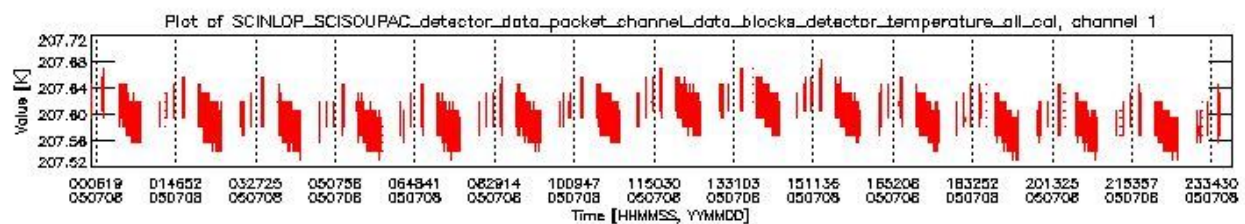

0.3 ADF monitoring

This section shows the (variation in) ADFs used for each of the products. It consists of:

- A table showing which ADFs were used for processing (red values indicate that multiple ADFs of the same type were used)
- Various time line plots, one for each ADF, which show when which ADF was used.

If multiple ADFs of a single type were used, these are marked **red** in the table.

Number	ADF
	CNO (LEVEL_0_CONFIGURATION_FILE)
0	AUX_CNO_AXVPDS20020123_121901_20020101_000000_20200101_000000
	FPO (ORBIT_STATE_VECTOR_FILE)
1	AUX_FPO_AXVPDS20050706_224958_20050706_193603_20050716_210216
2	AUX_FPO_AXVPDS20050708_023707_20050707_190426_20050717_203039
3	AUX_FPO_AXVPDS20050708_023746_20050707_190426_20050717_203039
4	AUX_FPO_AXVPDS20050708_232651_20050708_183249_20050718_213938