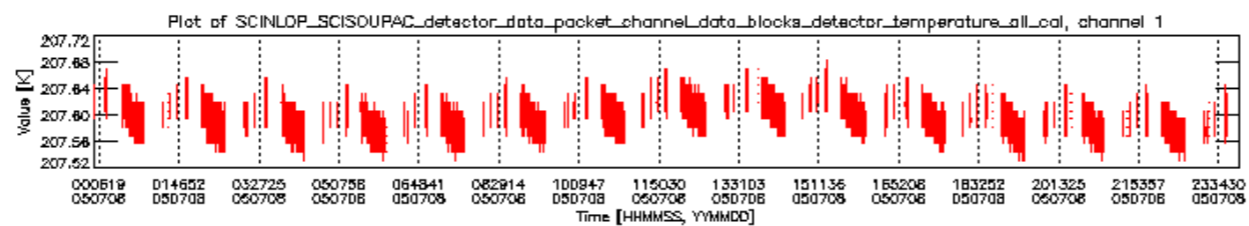

0.1.1 Report summary

The table below shows general characteristics of the data that are included into this report.

Item	Value
Report version	vdraft_20050403
Time of report generation	12JUL2005 09:50:18
Data source version	PFHS/5.33-N
Processing scope for products	08JUL2005 00:00:00 to 09JUL2005 00:00:00
Start time of first product within scope	07JUL2005 23:54:06
Stop time of last product within scope	09JUL2005 01:04:03
Total number of level 0 products	16
Number of level 0 products with errors	16

- A table showing which ADFs were used for processing (red values indicate that multiple ADFs of the same type were used)
- Various time line plots, one for each ADF, which show when which ADF was used.

If multiple ADFs of a single type were used, these are marked **red** in the table.

Number	ADF
	CNO (LEVEL_0_CONFIGURATION_FILE)
0	AUX_CNO_AXVPDS20020123_121901_20020101_000000_20200101_000000
	FPO (ORBIT_STATE_VECTOR_FILE)
1	AUX_FPO_AXVPDS20050706_224958_20050706_193603_20050716_210216
2	AUX_FPO_AXVPDS20050708_023707_20050707_190426_20050717_203039
3	AUX_FPO_AXVPDS20050708_023746_20050707_190426_20050717_203039
4	AUX_FPO_AXVPDS20050708_232651_20050708_183249_20050718_213938

sciamachy_daily_report_level0_PFHS_5_33_N_20050708_5.PNG

sciamachy_daily_report_level0_PFHS_5_33_N_20050708_6.PNG

Bar plot of ADFs used for ORBIT_STATE_VECTOR_FILE.
See legend for details.