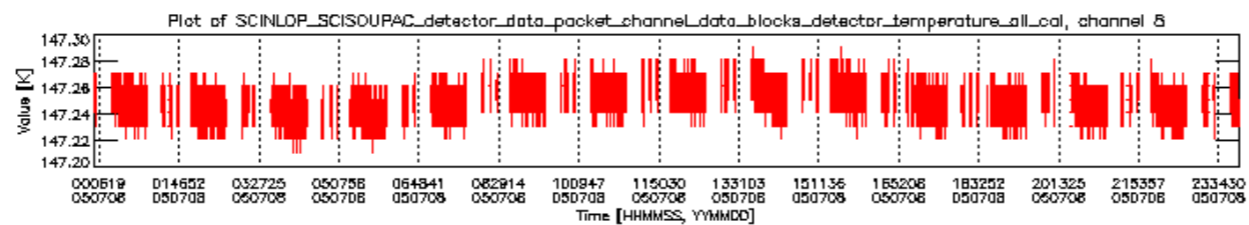

- A table showing which ADFs were used for processing (red values indicate that multiple ADFs of the same type were used)
- Various time line plots, one for each ADF, which show when which ADF was used.

If multiple ADFs of a single type were used, these are marked **red** in the table.

Number	ADF
	CNO (LEVEL_0_CONFIGURATION_FILE)
0	AUX_CNO_AXVPDS20020123_121901_20020101_000000_20200101_000000
	FPO (ORBIT_STATE_VECTOR_FILE)
1	AUX_FPO_AXVPDS20050706_224958_20050706_193603_20050716_210216
2	AUX_FPO_AXVPDS20050708_023707_20050707_190426_20050717_203039
3	AUX_FPO_AXVPDS20050708_023746_20050707_190426_20050717_203039
4	AUX_FPO_AXVPDS20050708_232651_20050708_183249_20050718_213938

sciamachy_daily_report_level0_PFHS_5_33_N_20050708_5.PNG

sciamachy_daily_report_level0_PFHS_5_33_N_20050708_6.PNG

Bar plot of ADFs used for ORBIT_STATE_VECTOR_FILE.
See legend for details.