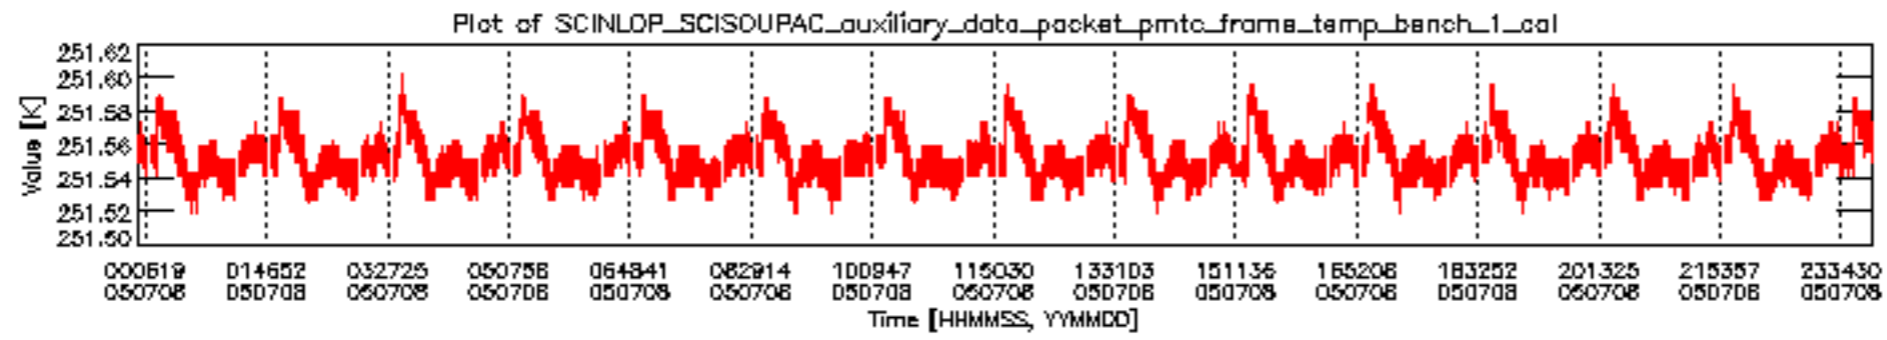

- A table showing which ADFs were used for processing (red values indicate that multiple ADFs of the same type were used)
- Various time line plots, one for each ADF, which show when which ADF was used.

If multiple ADFs of a single type were used, these are marked **red** in the table.

Number	ADF
	CNO (LEVEL_0_CONFIGURATION_FILE)
0	AUX_CNO_AXVPDS20020123_121901_20020101_000000_20200101_000000
	FPO (ORBIT_STATE_VECTOR_FILE)
1	AUX_FPO_AXVPDS20050706_224958_20050706_193603_20050716_210216
2	AUX_FPO_AXVPDS20050708_023707_20050707_190426_20050717_203039
3	AUX_FPO_AXVPDS20050708_023746_20050707_190426_20050717_203039
4	AUX_FPO_AXVPDS20050708_232651_20050708_183249_20050718_213938

sciamachy_daily_report_level0_PFHS_5_33_N_20050708_5.PNG

sciamachy_daily_report_level0_PFHS_5_33_N_20050708_6.PNG

Bar plot of ADFs used for ORBIT_STATE_VECTOR_FILE.
See legend for details.