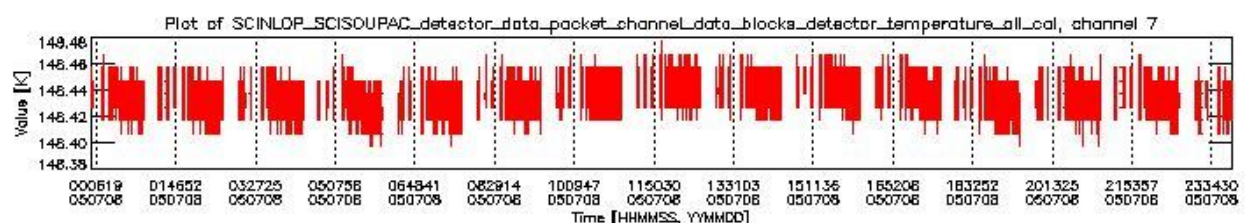

0.3 ADF monitoring

This section shows the (variation in) ADFs used for each of the products. It consists of:

- A table showing which ADFs were used for processing (red values indicate that multiple ADFs of the same type were used)
- Various time line plots, one for each ADF, which show when which ADF was used.

If multiple ADFs of a single type were used, these are marked **red** in the table.

Number	ADF
	CNO (LEVEL_0_CONFIGURATION_FILE)
0	AUX_CNO_AXVPDS20020123_121901_20020101_000000_20200101_000000
	FPO (ORBIT_STATE_VECTOR_FILE)
1	AUX_FPO_AXVPDS20050706_224958_20050706_193603_20050716_210216
2	AUX_FPO_AXVPDS20050708_023707_20050707_190426_20050717_203039
3	AUX_FPO_AXVPDS20050708_023746_20050707_190426_20050717_203039
4	AUX_FPO_AXVPDS20050708_232651_20050708_183249_20050718_213938