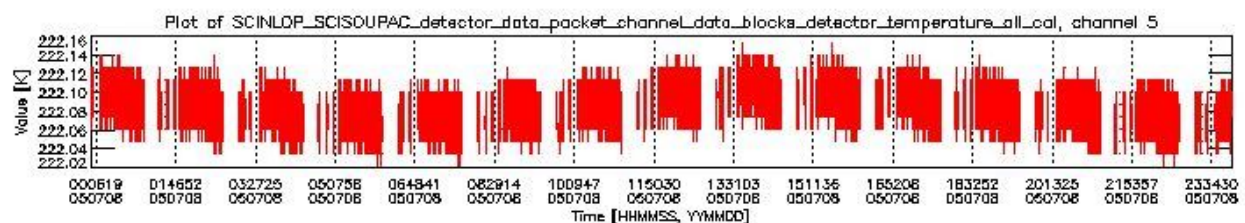

0.3 ADF monitoring

This section shows the (variation in) ADFs used for each of the products. It consists of:

- A table showing which ADFs were used for processing (red values indicate that multiple ADFs of the same type were used)
- Various time line plots, one for each ADF, which show when which ADF was used.

If multiple ADFs of a single type were used, these are marked **red** in the table.

Number	ADF
	CNO (LEVEL_0_CONFIGURATION_FILE)
0	AUX_CNO_AXVPDS20020123_121901_20020101_000000_20200101_000000
	FPO (ORBIT_STATE_VECTOR_FILE)
1	AUX_FPO_AXVPDS20050706_224958_20050706_193603_20050716_210216
2	AUX_FPO_AXVPDS20050708_023707_20050707_190426_20050717_203039
3	AUX_FPO_AXVPDS20050708_023746_20050707_190426_20050717_203039
4	AUX_FPO_AXVPDS20050708_232651_20050708_183249_20050718_213938