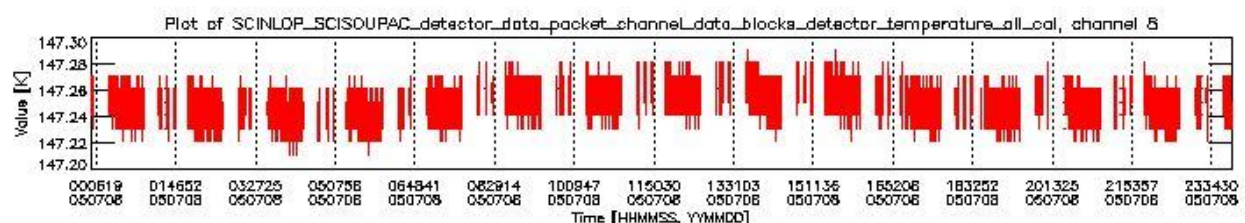

0.3 ADF monitoring

This section shows the (variation in) ADFs used for each of the products. It consists of:

- A table showing which ADFs were used for processing (red values indicate that multiple ADFs of the same type were used)
- Various time line plots, one for each ADF, which show when which ADF was used.

If multiple ADFs of a single type were used, these are marked **red** in the table.

Number	ADF
	CNO (LEVEL_0_CONFIGURATION_FILE)
0	AUX_CNO_AXVPDS20020123_121901_20020101_000000_20200101_000000
	FPO (ORBIT_STATE_VECTOR_FILE)
1	AUX_FPO_AXVPDS20050706_224958_20050706_193603_20050716_210216
2	AUX_FPO_AXVPDS20050708_023707_20050707_190426_20050717_203039
3	AUX_FPO_AXVPDS20050708_023746_20050707_190426_20050717_203039
4	AUX_FPO_AXVPDS20050708_232651_20050708_183249_20050718_213938