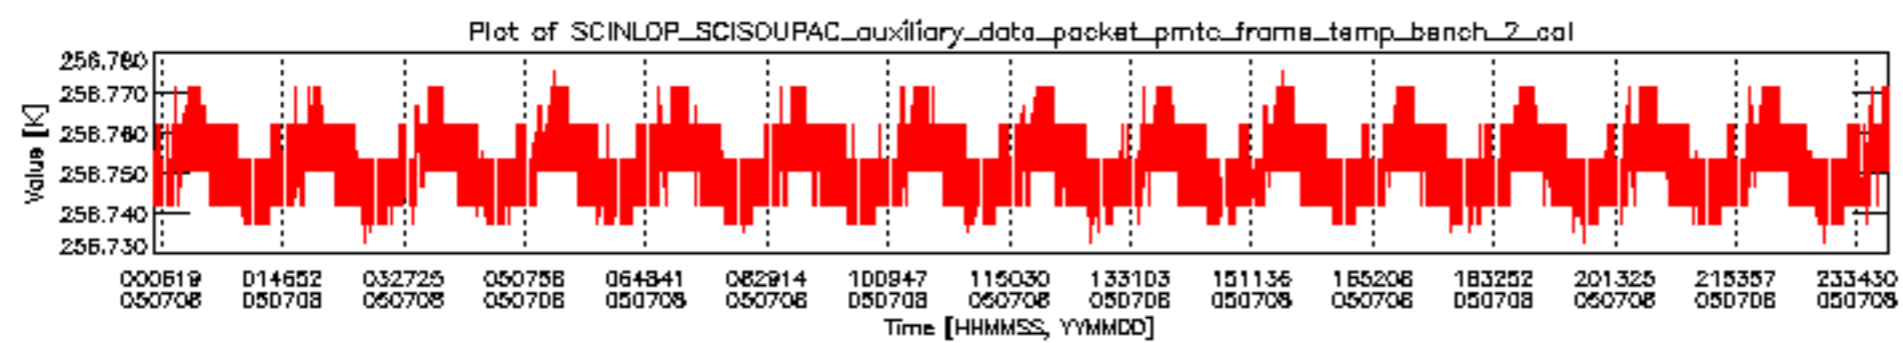

0.1.1 Report summary

The table below shows general characteristics of the data that are included into this report.

Item	Value
Report version	vdraft_20050403
Time of report generation	12JUL2005 09:50:18
Data source version	PFHS/5.33-N
Processing scope for products	08JUL2005 00:00:00 to 09JUL2005 00:00:00
Start time of first product within scope	07JUL2005 23:54:06
Stop time of last product within scope	09JUL2005 01:04:03
Total number of level 0 products	16
Number of level 0 products with errors	16

- A table showing which ADFs were used for processing (red values indicate that multiple ADFs of the same type were used)
- Various time line plots, one for each ADF, which show when which ADF was used.

If multiple ADFs of a single type were used, these are marked **red** in the table.

Number	ADF
	CNO (LEVEL_0_CONFIGURATION_FILE)
0	AUX_CNO_AXVPDS20020123_121901_20020101_000000_20200101_000000
	FPO (ORBIT_STATE_VECTOR_FILE)
1	AUX_FPO_AXVPDS20050706_224958_20050706_193603_20050716_210216
2	AUX_FPO_AXVPDS20050708_023707_20050707_190426_20050717_203039
3	AUX_FPO_AXVPDS20050708_023746_20050707_190426_20050717_203039
4	AUX_FPO_AXVPDS20050708_232651_20050708_183249_20050718_213938

sciamachy_daily_report_level0_PFHS_5_33_N_20050708_5.PNG

sciamachy_daily_report_level0_PFHS_5_33_N_20050708_6.PNG

Bar plot of ADFs used for ORBIT_STATE_VECTOR_FILE.
See legend for details.