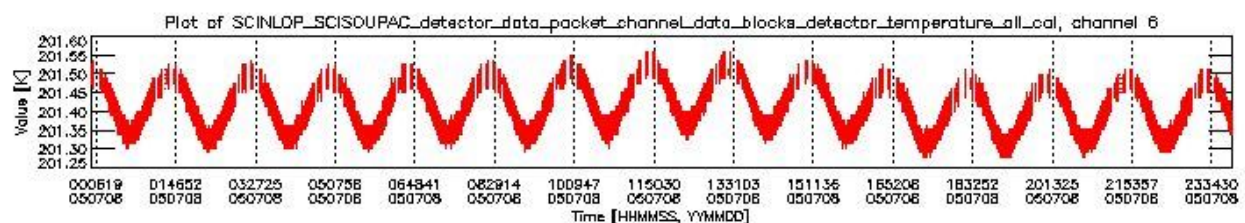

0.3 ADF monitoring

This section shows the (variation in) ADFs used for each of the products. It consists of:

- A table showing which ADFs were used for processing (red values indicate that multiple ADFs of the same type were used)
- Various time line plots, one for each ADF, which show when which ADF was used.

If multiple ADFs of a single type were used, these are marked **red** in the table.

Number	ADF
	CNO (LEVEL_0_CONFIGURATION_FILE)
0	AUX_CNO_AXVPDS20020123_121901_20020101_000000_20200101_000000
	FPO (ORBIT_STATE_VECTOR_FILE)
1	AUX_FPO_AXVPDS20050706_224958_20050706_193603_20050716_210216
2	AUX_FPO_AXVPDS20050708_023707_20050707_190426_20050717_203039
3	AUX_FPO_AXVPDS20050708_023746_20050707_190426_20050717_203039
4	AUX_FPO_AXVPDS20050708_232651_20050708_183249_20050718_213938