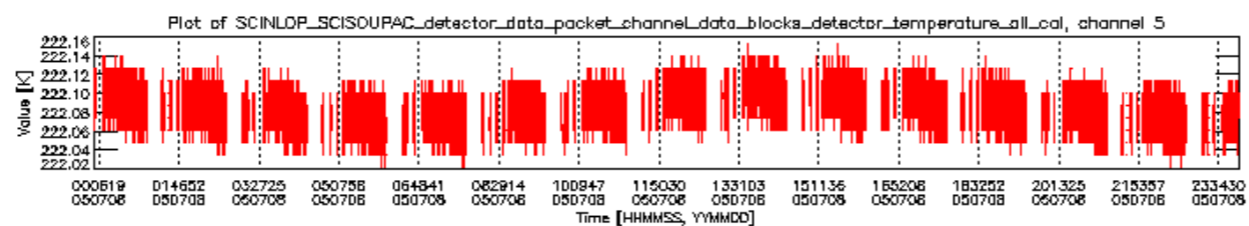

- A table showing which ADFs were used for processing (red values indicate that multiple ADFs of the same type were used)
- Various time line plots, one for each ADF, which show when which ADF was used.

If multiple ADFs of a single type were used, these are marked **red** in the table.

Number	ADF
	CNO (LEVEL_0_CONFIGURATION_FILE)
0	AUX_CNO_AXVPDS20020123_121901_20020101_000000_20200101_000000
	FPO (ORBIT_STATE_VECTOR_FILE)
1	AUX_FPO_AXVPDS20050706_224958_20050706_193603_20050716_210216
2	AUX_FPO_AXVPDS20050708_023707_20050707_190426_20050717_203039
3	AUX_FPO_AXVPDS20050708_023746_20050707_190426_20050717_203039
4	AUX_FPO_AXVPDS20050708_232651_20050708_183249_20050718_213938

sciamachy_daily_report_level0_PFHS_5_33_N_20050708_5.PNG

sciamachy_daily_report_level0_PFHS_5_33_N_20050708_6.PNG

Bar plot of ADFs used for ORBIT_STATE_VECTOR_FILE.
See legend for details.