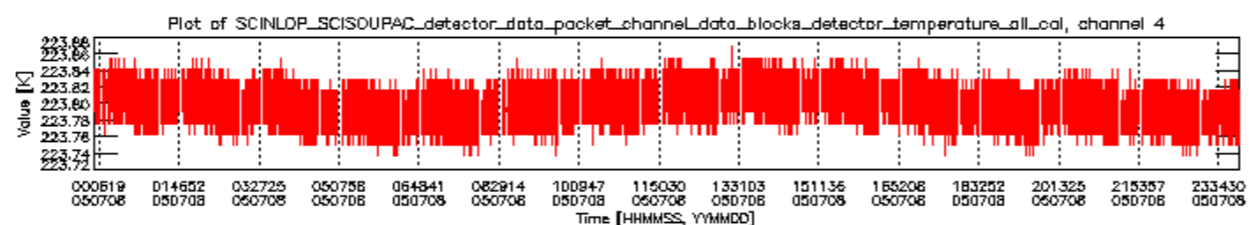

0.1.1 Report summary

The table below shows general characteristics of the data that are included into this report.

Item	Value
Report version	vdraft_20050403
Time of report generation	12JUL2005 09:50:18
Data source version	PFHS/5.33-N
Processing scope for products	08JUL2005 00:00:00 to 09JUL2005 00:00:00
Start time of first product within scope	07JUL2005 23:54:06
Stop time of last product within scope	09JUL2005 01:04:03
Total number of level 0 products	16
Number of level 0 products with errors	16

- A table showing which ADFs were used for processing (red values indicate that multiple ADFs of the same type were used)
- Various time line plots, one for each ADF, which show when which ADF was used.

If multiple ADFs of a single type were used, these are marked **red** in the table.

Number	ADF
	CNO (LEVEL_0_CONFIGURATION_FILE)
0	AUX_CNO_AXVPDS20020123_121901_20020101_000000_20200101_000000
	FPO (ORBIT_STATE_VECTOR_FILE)
1	AUX_FPO_AXVPDS20050706_224958_20050706_193603_20050716_210216
2	AUX_FPO_AXVPDS20050708_023707_20050707_190426_20050717_203039
3	AUX_FPO_AXVPDS20050708_023746_20050707_190426_20050717_203039
4	AUX_FPO_AXVPDS20050708_232651_20050708_183249_20050718_213938

sciamachy_daily_report_level0_PFHS_5_33_N_20050708_5.PNG

sciamachy_daily_report_level0_PFHS_5_33_N_20050708_6.PNG

Bar plot of ADFs used for ORBIT_STATE_VECTOR_FILE.
See legend for details.