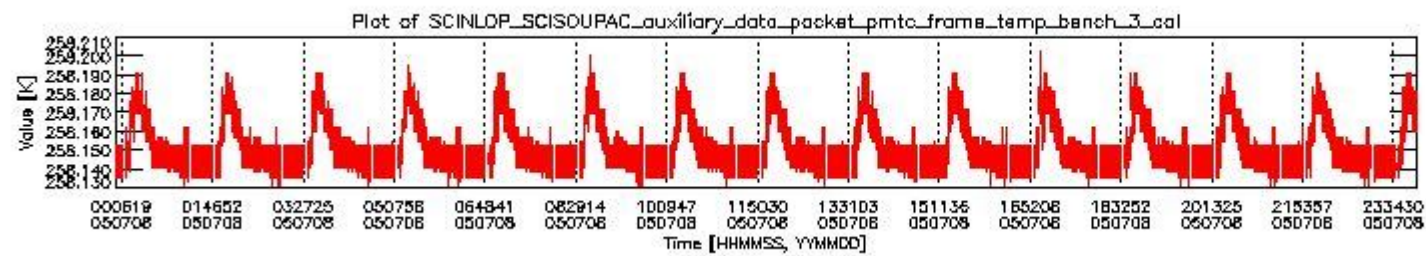

0.1.1 Report summary

The table below shows general characteristics of the data that are included into this report.

Item	Value
Report version	vdraft_20050403
Time of report generation	12JUL2005 09:50:18
Data source version	PFHS/5.33-N
Processing scope for products	08JUL2005 00:00:00 to 09JUL2005 00:00:00
Start time of first product within scope	07JUL2005 23:54:06
Stop time of last product within scope	09JUL2005 01:04:03
Total number of level 0 products	16
Number of level 0 products with errors	16

0.2 Product Quality Indicators

This section shows information about product quality, currently temperatures.

sciamachy_daily_report_level0_PFHS_5_33_N_20050708_0.PNG

sciamachy_daily_report_level0_PFHS_5_33_N_20050708_1.PNG

- A table showing which ADFs were used for processing (red values indicate that multiple ADFs of the same type were used)
- Various time line plots, one for each ADF, which show when which ADF was used.