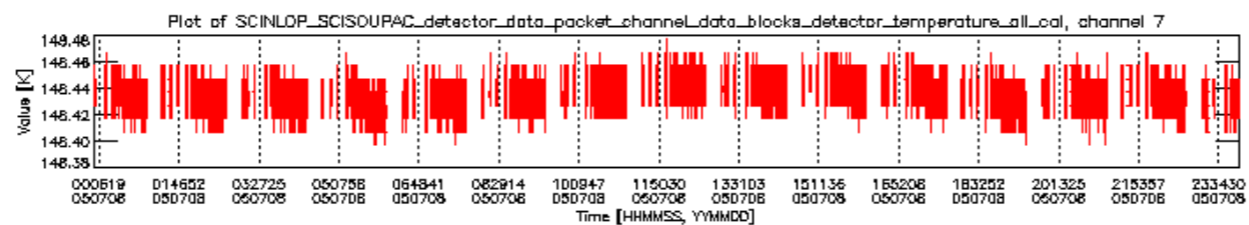

- A table showing which ADFs were used for processing (red values indicate that multiple ADFs of the same type were used)
- Various time line plots, one for each ADF, which show when which ADF was used.

If multiple ADFs of a single type were used, these are marked **red** in the table.

Number	ADF
	CNO (LEVEL_0_CONFIGURATION_FILE)
0	AUX_CNO_AXVPDS20020123_121901_20020101_000000_20200101_000000
	FPO (ORBIT_STATE_VECTOR_FILE)
1	AUX_FPO_AXVPDS20050706_224958_20050706_193603_20050716_210216
2	AUX_FPO_AXVPDS20050708_023707_20050707_190426_20050717_203039
3	AUX_FPO_AXVPDS20050708_023746_20050707_190426_20050717_203039
4	AUX_FPO_AXVPDS20050708_232651_20050708_183249_20050718_213938

sciamachy_daily_report_level0_PFHS_5_33_N_20050708_5.PNG

sciamachy_daily_report_level0_PFHS_5_33_N_20050708_6.PNG

Bar plot of ADFs used for ORBIT_STATE_VECTOR_FILE.
See legend for details.