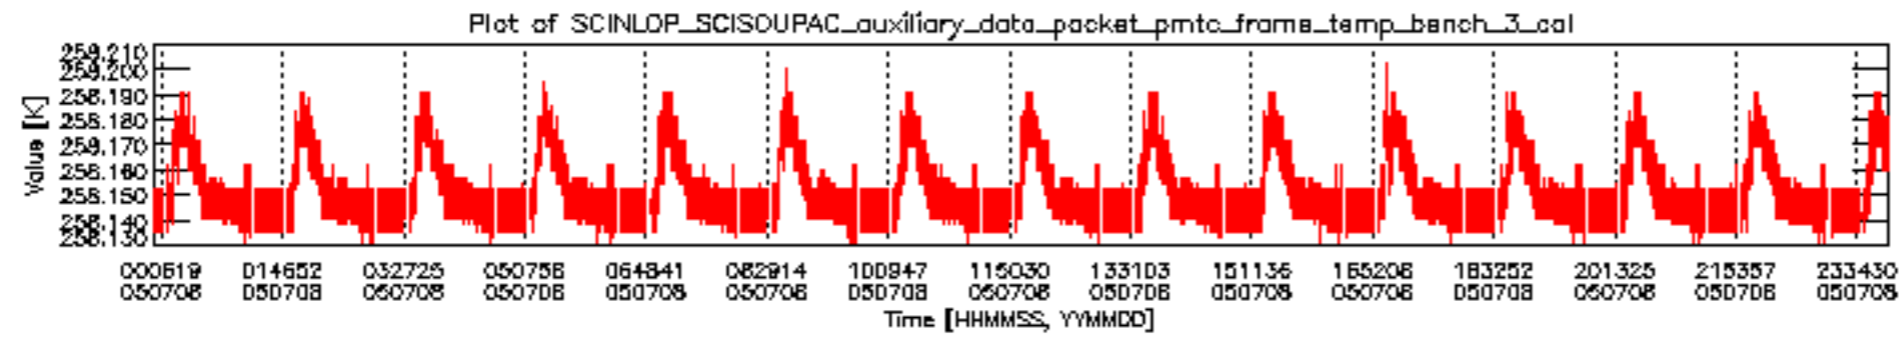

0.1.1 Report summary

The table below shows general characteristics of the data that are included into this report.

Item	Value
Report version	vdraft_20050403
Time of report generation	12JUL2005 09:50:18
Data source version	PFHS/5.33-N
Processing scope for products	08JUL2005 00:00:00 to 09JUL2005 00:00:00
Start time of first product within scope	07JUL2005 23:54:06
Stop time of last product within scope	09JUL2005 01:04:03
Total number of level 0 products	16
Number of level 0 products with errors	16

- A table showing which ADFs were used for processing (red values indicate that multiple ADFs of the same type were used)
- Various time line plots, one for each ADF, which show when which ADF was used.

If multiple ADFs of a single type were used, these are marked **red** in the table.

Number	ADF
	CNO (LEVEL_0_CONFIGURATION_FILE)
0	AUX_CNO_AXVPDS20020123_121901_20020101_000000_20200101_000000
	FPO (ORBIT_STATE_VECTOR_FILE)
1	AUX_FPO_AXVPDS20050706_224958_20050706_193603_20050716_210216
2	AUX_FPO_AXVPDS20050708_023707_20050707_190426_20050717_203039
3	AUX_FPO_AXVPDS20050708_023746_20050707_190426_20050717_203039
4	AUX_FPO_AXVPDS20050708_232651_20050708_183249_20050718_213938

sciamachy_daily_report_level0_PFHS_5_33_N_20050708_5.PNG

sciamachy_daily_report_level0_PFHS_5_33_N_20050708_6.PNG

Bar plot of ADFs used for ORBIT_STATE_VECTOR_FILE.
See legend for details.