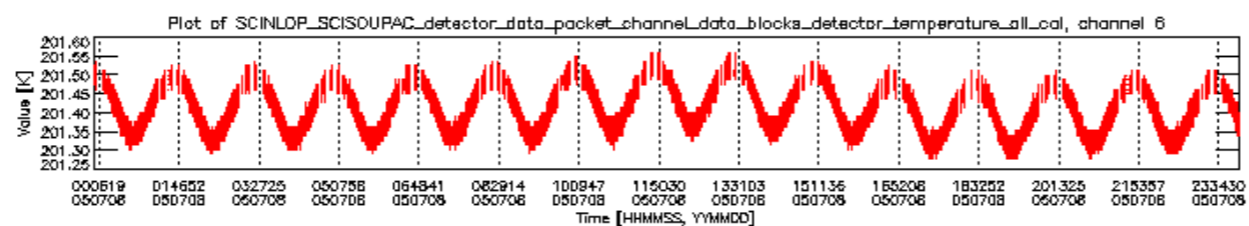

- A table showing which ADFs were used for processing (red values indicate that multiple ADFs of the same type were used)
- Various time line plots, one for each ADF, which show when which ADF was used.

If multiple ADFs of a single type were used, these are marked **red** in the table.

Number	ADF
	CNO (LEVEL_0_CONFIGURATION_FILE)
0	AUX_CNO_AXVPDS20020123_121901_20020101_000000_20200101_000000
	FPO (ORBIT_STATE_VECTOR_FILE)
1	AUX_FPO_AXVPDS20050706_224958_20050706_193603_20050716_210216
2	AUX_FPO_AXVPDS20050708_023707_20050707_190426_20050717_203039
3	AUX_FPO_AXVPDS20050708_023746_20050707_190426_20050717_203039
4	AUX_FPO_AXVPDS20050708_232651_20050708_183249_20050718_213938

sciamachy_daily_report_level0_PFHS_5_33_N_20050708_5.PNG

sciamachy_daily_report_level0_PFHS_5_33_N_20050708_6.PNG

Bar plot of ADFs used for ORBIT_STATE_VECTOR_FILE.
See legend for details.