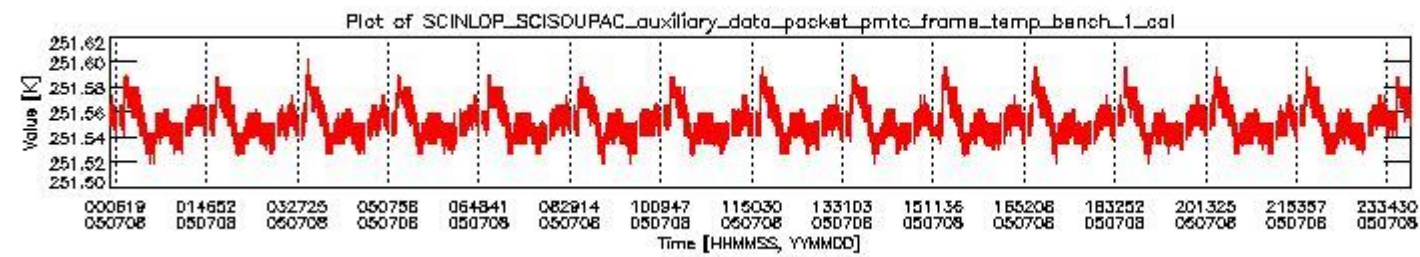

sciamachy_daily_report_level0_PFHS_5_33_N_20050708_0.PNG