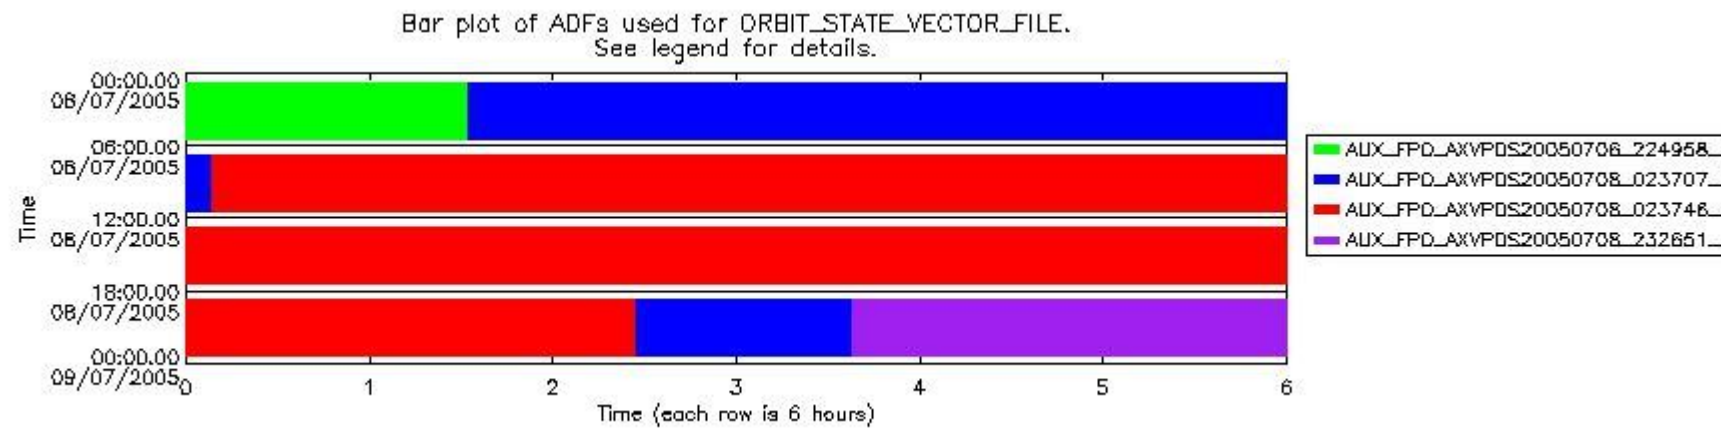

sciamachy_daily_report_level0_PFHS_5_33_N_20050708_6.PNG