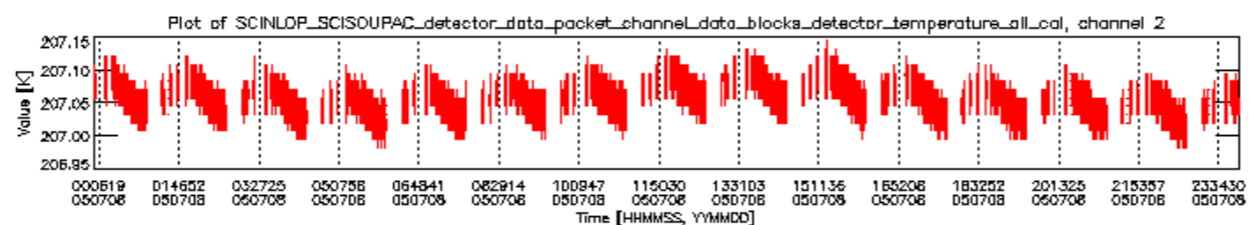

0.1.1 Report summary

The table below shows general characteristics of the data that are included into this report.

Item	Value
Report version	vdraft_20050403
Time of report generation	12JUL2005 09:50:18
Data source version	PFHS/5.33-N
Processing scope for products	08JUL2005 00:00:00 to 09JUL2005 00:00:00
Start time of first product within scope	07JUL2005 23:54:06
Stop time of last product within scope	09JUL2005 01:04:03
Total number of level 0 products	16
Number of level 0 products with errors	16

- A table showing which ADFs were used for processing (red values indicate that multiple ADFs of the same type were used)
- Various time line plots, one for each ADF, which show when which ADF was used.

If multiple ADFs of a single type were used, these are marked **red** in the table.

Number	ADF
	CNO (LEVEL_0_CONFIGURATION_FILE)
0	AUX_CNO_AXVPDS20020123_121901_20020101_000000_20200101_000000
	FPO (ORBIT_STATE_VECTOR_FILE)
1	AUX_FPO_AXVPDS20050706_224958_20050706_193603_20050716_210216
2	AUX_FPO_AXVPDS20050708_023707_20050707_190426_20050717_203039
3	AUX_FPO_AXVPDS20050708_023746_20050707_190426_20050717_203039
4	AUX_FPO_AXVPDS20050708_232651_20050708_183249_20050718_213938

sciamachy_daily_report_level0_PFHS_5_33_N_20050708_5.PNG

sciamachy_daily_report_level0_PFHS_5_33_N_20050708_6.PNG

Bar plot of ADFs used for ORBIT_STATE_VECTOR_FILE.
See legend for details.