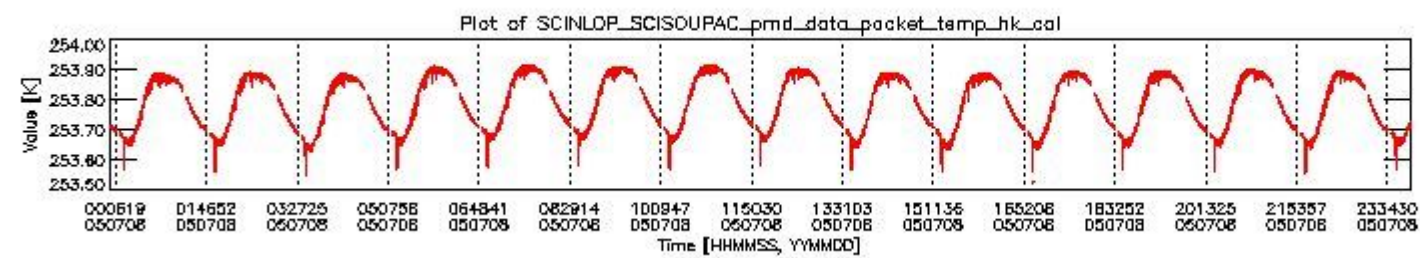

sciamachy_daily_report_level0_PFHS_5_33_N_20050708_3.PNG