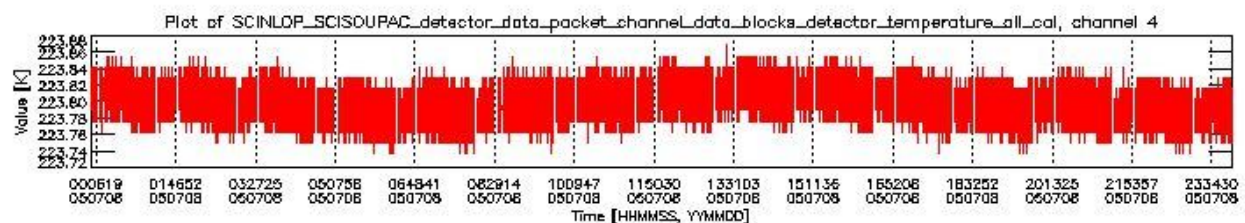

0.3 ADF monitoring

This section shows the (variation in) ADFs used for each of the products. It consists of:

- A table showing which ADFs were used for processing (red values indicate that multiple ADFs of the same type were used)
- Various time line plots, one for each ADF, which show when which ADF was used.

If multiple ADFs of a single type were used, these are marked **red** in the table.

Number	ADF
	CNO (LEVEL_0_CONFIGURATION_FILE)
0	AUX_CNO_AXVPDS20020123_121901_20020101_000000_20200101_000000
	FPO (ORBIT_STATE_VECTOR_FILE)
1	AUX_FPO_AXVPDS20050706_224958_20050706_193603_20050716_210216
2	AUX_FPO_AXVPDS20050708_023707_20050707_190426_20050717_203039
3	AUX_FPO_AXVPDS20050708_023746_20050707_190426_20050717_203039
4	AUX_FPO_AXVPDS20050708_232651_20050708_183249_20050718_213938