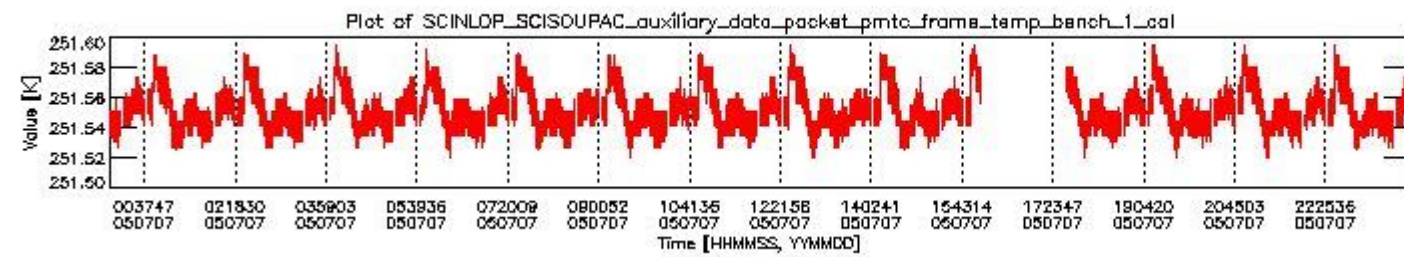

0. SCIAMACHY Daily Report for level 0 products

[0.1 General Info](#)

[0.2 Product Quality Indicators](#)

[0.3 ADF monitoring](#)

0.1 General Info

This report contains a daily analysis on parameters extracted from SCIAMACHY level 0 data (The SCI_NL__0P product).

0.1.1 Report summary

The table below shows general characteristics of the data that are included into this report.

Item	Value
Report version	vdraft_20050403
Time of report generation	11JUL2005 11:52:22
Data source version	PFHS/5.33-N
Processing scope for products	07JUL2005 00:00:00 to 08JUL2005 00:00:00
Start time of first product within scope	06JUL2005 22:44:34
Stop time of last product within scope	08JUL2005 01:32:42
Total number of level 0 products	16
Number of level 0 products with errors	16

0.2 Product Quality Indicators

This section shows information about product quality, currently temperatures.

sciamachy_daily_report_level0_PFHS_5_33_N_20050707_0.PNG

sciamachy_daily_report_level0_PFHS_5_33_N_20050707_1.PNG

- A table showing which ADFs were used for processing (red values indicate that multiple ADFs of the same type were used)
- Various time line plots, one for each ADF, which show when which ADF was used.