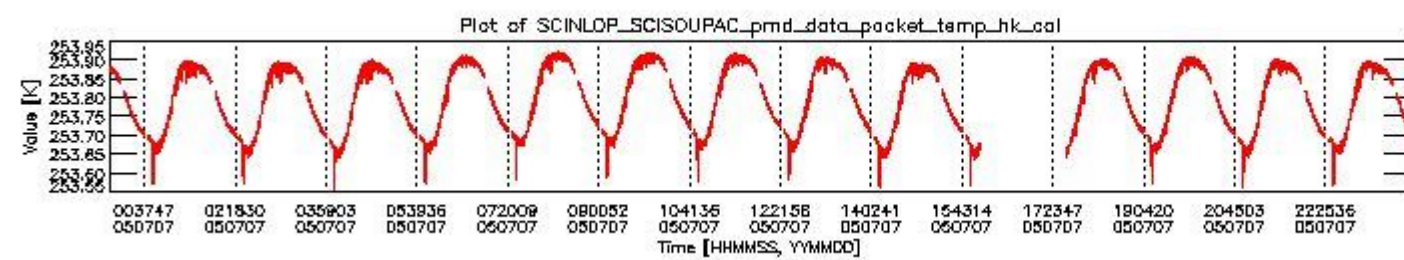

sciamachy_daily_report_level0_PFHS_5_33_N_20050707_3.PNG