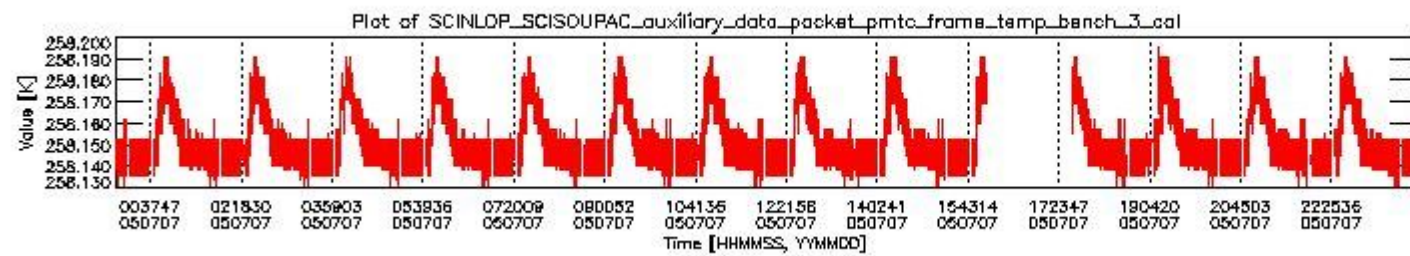

0.1.1 Report summary

The table below shows general characteristics of the data that are included into this report.

Item	Value
Report version	vdraft_20050403
Time of report generation	11JUL2005 11:52:22
Data source version	PFHS/5.33-N
Processing scope for products	07JUL2005 00:00:00 to 08JUL2005 00:00:00
Start time of first product within scope	06JUL2005 22:44:34
Stop time of last product within scope	08JUL2005 01:32:42
Total number of level 0 products	16
Number of level 0 products with errors	16

0.2 Product Quality Indicators

This section shows information about product quality, currently temperatures.

sciamachy_daily_report_level0_PFHS_5_33_N_20050707_0.PNG

sciamachy_daily_report_level0_PFHS_5_33_N_20050707_1.PNG

- A table showing which ADFs were used for processing (red values indicate that multiple ADFs of the same type were used)
- Various time line plots, one for each ADF, which show when which ADF was used.