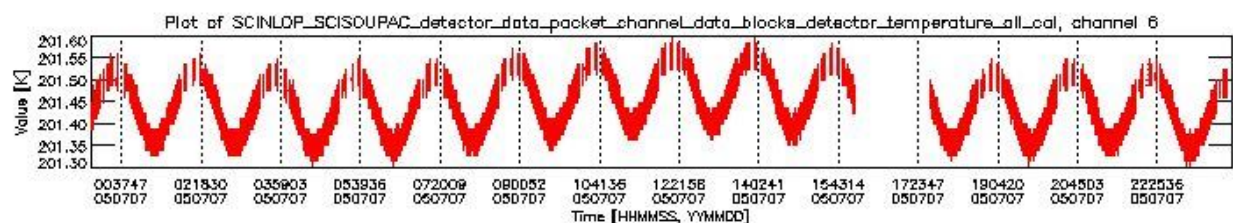

0.3 ADF monitoring

This section shows the (variation in) ADFs used for each of the products. It consists of:

- A table showing which ADFs were used for processing (red values indicate that multiple ADFs of the same type were used)
- Various time line plots, one for each ADF, which show when which ADF was used.

If multiple ADFs of a single type were used, these are marked **red** in the table.

Number	ADF
	CNO (LEVEL_0_CONFIGURATION_FILE)
0	AUX_CNO_AXVPDS20020123_121901_20020101_000000_20200101_000000
	FPO (ORBIT_STATE_VECTOR_FILE)
1	AUX_FPO_AXVPDS20050706_224958_20050706_193603_20050716_210216
2	AUX_FPO_AXVPDS20050706_225041_20050706_193603_20050716_210216