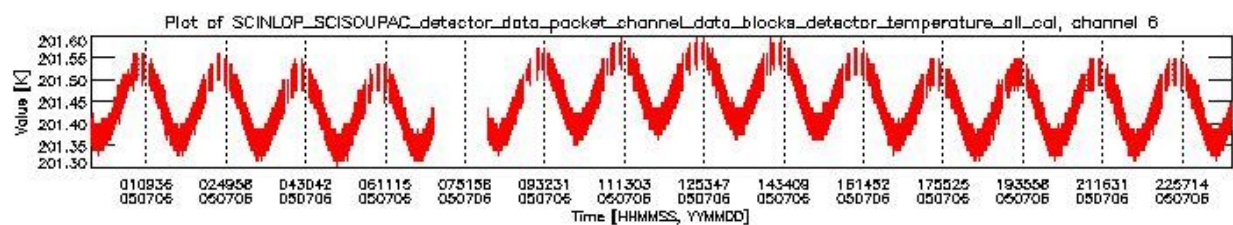

0.3 ADF monitoring

This section shows the (variation in) ADFs used for each of the products. It consists of:

- A table showing which ADFs were used for processing (red values indicate that multiple ADFs of the same type were used)
- Various time line plots, one for each ADF, which show when which ADF was used.

If multiple ADFs of a single type were used, these are marked **red** in the table.

Number	ADF
	CNO (LEVEL_0_CONFIGURATION_FILE)
0	AUX_CNO_AXVPDS20020123_121901_20020101_000000_20200101_000000
	FPO (ORBIT_STATE_VECTOR_FILE)
1	AUX_FPO_AXVPDS20050705_232000_20050705_182704_20050715_213353
2	AUX_FPO_AXVPDS20050705_232039_20050705_182704_20050715_213353
3	AUX_FPO_AXVPDS20050706_224958_20050706_193603_20050716_210216