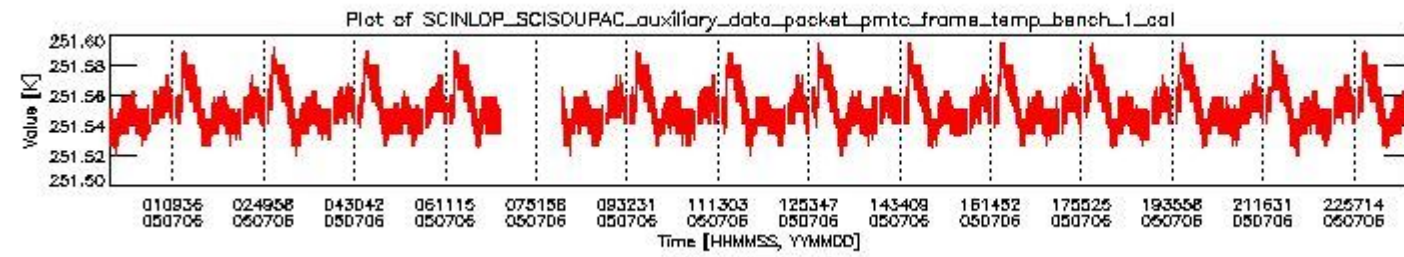

0. SCIAMACHY Daily Report for level 0 products

[0.1 General Info](#)

[0.2 Product Quality Indicators](#)

[0.3 ADF monitoring](#)

0.1 General Info

This report contains a daily analysis on parameters extracted from SCIAMACHY level 0 data (The SCI_NL__0P product).

0.1.1 Report summary

The table below shows general characteristics of the data that are included into this report.

Item	Value
Report version	vdraft_20050403
Time of report generation	10JUL2005 12:03:44
Data source version	PFHS/5.33-N
Processing scope for products	06JUL2005 00:00:00 to 07JUL2005 00:00:00
Start time of first product within scope	05JUL2005 23:16:09
Stop time of last product within scope	07JUL2005 00:25:41
Total number of level 0 products	15
Number of level 0 products with errors	15

0.2 Product Quality Indicators

This section shows information about product quality, currently temperatures.

sciamachy_daily_report_level0_PFHS_5_33_N_20050706_0.PNG

sciamachy_daily_report_level0_PFHS_5_33_N_20050706_1.PNG

- A table showing which ADFs were used for processing (red values indicate that multiple ADFs of the same type were used)
- Various time line plots, one for each ADF, which show when which ADF was used.