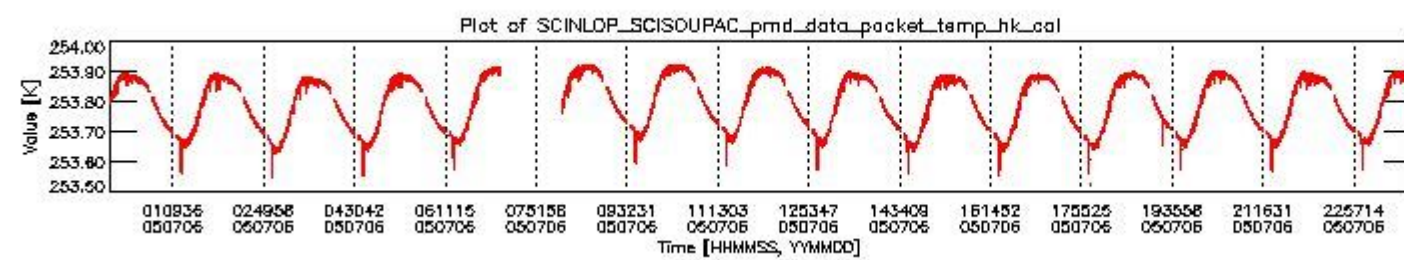

sciamachy_daily_report_level0_PFHS_5_33_N_20050706_3.PNG