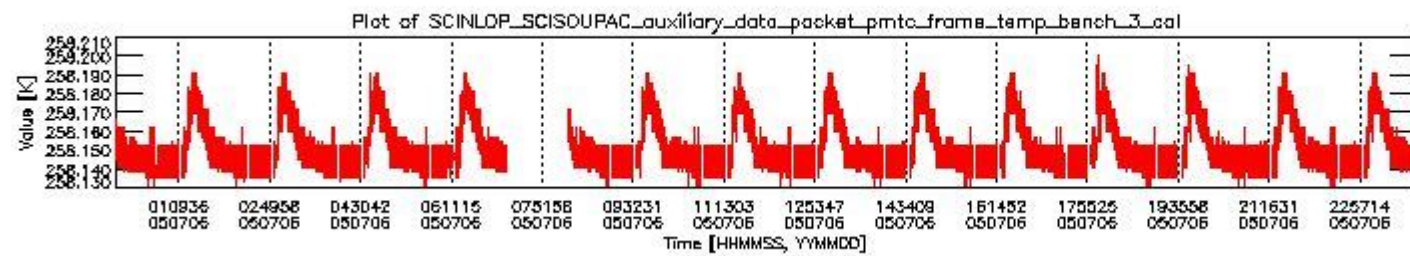

0.1.1 Report summary

The table below shows general characteristics of the data that are included into this report.

Item	Value
Report version	vdraft_20050403
Time of report generation	10JUL2005 12:03:44
Data source version	PFHS/5.33-N
Processing scope for products	06JUL2005 00:00:00 to 07JUL2005 00:00:00
Start time of first product within scope	05JUL2005 23:16:09
Stop time of last product within scope	07JUL2005 00:25:41
Total number of level 0 products	15
Number of level 0 products with errors	15

0.2 Product Quality Indicators

This section shows information about product quality, currently temperatures.

sciamachy_daily_report_level0_PFHS_5_33_N_20050706_0.PNG

sciamachy_daily_report_level0_PFHS_5_33_N_20050706_1.PNG

- A table showing which ADFs were used for processing (red values indicate that multiple ADFs of the same type were used)
- Various time line plots, one for each ADF, which show when which ADF was used.