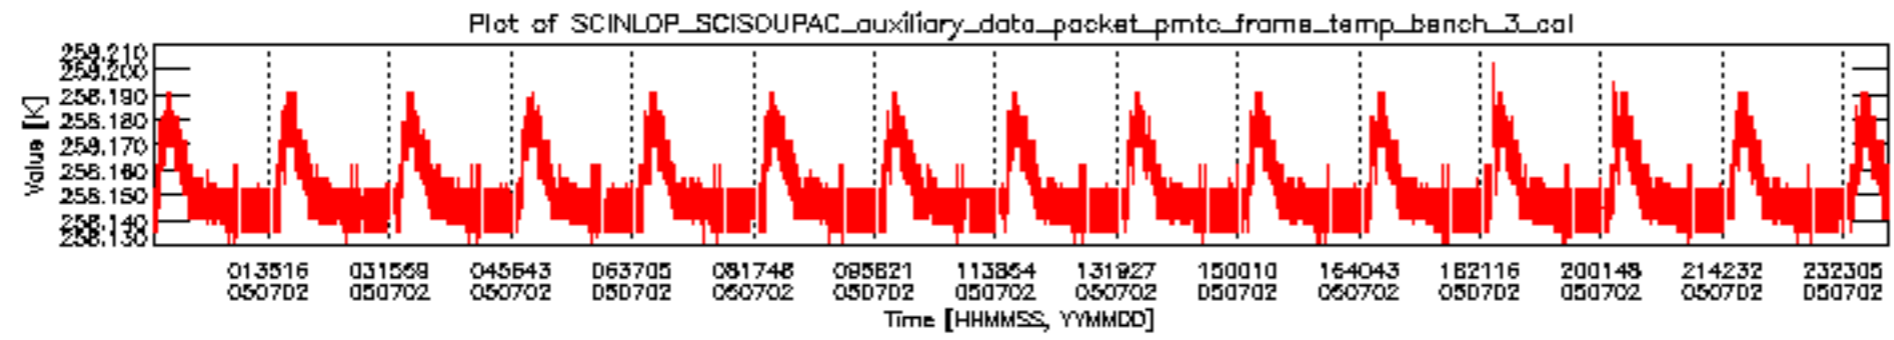

### 0.3 ADF monitoring

This section shows the (variation in) ADFs used for each of the products. It consists of:

- A table showing which ADFs were used for processing (red values indicate that multiple ADFs of the same type were used)
- Various time line plots, one for each ADF, which show when which ADF was used.

If multiple ADFs of a single type were used, these are marked **red** in the table.

Number	ADF
	<b>CNO (LEVEL_0_CONFIGURATION_FILE)</b>
0	AUX_CNO_AXVPDS20020123_121901_20020101_000000_20200101_000000
	<b>FPO (ORBIT_STATE_VECTOR_FILE)</b>
1	AUX_FPO_AXVPDS20050701_070944_20050630_192433_20050710_205047
2	AUX_FPO_AXVPDS20050702_015235_20050701_185256_20050711_201910
3	AUX_FPO_AXVPDS20050702_015310_20050701_185256_20050711_201910
4	AUX_FPO_AXVPDS20050702_233259_20050702_182119_20050712_212809

sciamachy\_daily\_report\_level0\_PFHS\_5\_33\_N\_20050702\_5.PNG

sciamachy\_daily\_report\_level0\_PFHS\_5\_33\_N\_20050702\_6.PNG

Bar plot of ADFs used for ORBIT\_STATE\_VECTOR\_FILE.  
See legend for details.