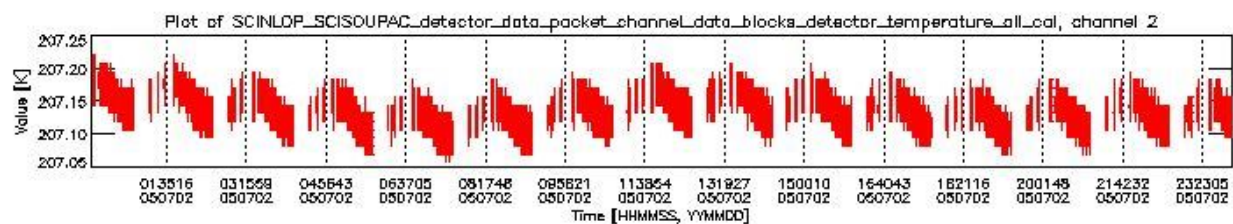

0.3 ADF monitoring

This section shows the (variation in) ADFs used for each of the products. It consists of:

- A table showing which ADFs were used for processing (red values indicate that multiple ADFs of the same type were used)
- Various time line plots, one for each ADF, which show when which ADF was used.

If multiple ADFs of a single type were used, these are marked **red** in the table.

Number	ADF
	CNO (LEVEL_0_CONFIGURATION_FILE)
0	AUX_CNO_AXVPDS20020123_121901_20020101_000000_20200101_000000
	FPO (ORBIT_STATE_VECTOR_FILE)
1	AUX_FPO_AXVPDS20050701_070944_20050630_192433_20050710_205047
2	AUX_FPO_AXVPDS20050702_015235_20050701_185256_20050711_201910
3	AUX_FPO_AXVPDS20050702_015310_20050701_185256_20050711_201910
4	AUX_FPO_AXVPDS20050702_233259_20050702_182119_20050712_212809