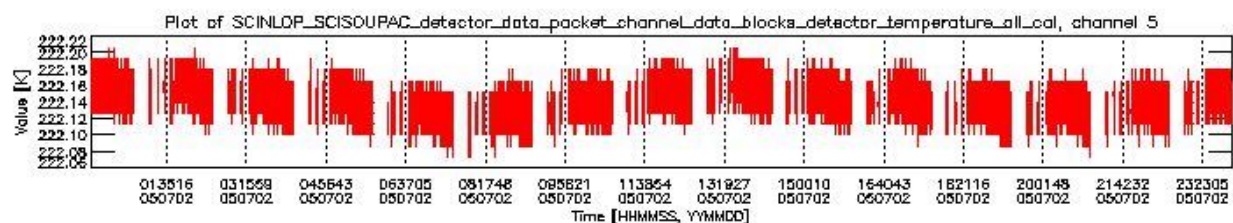

0.3 ADF monitoring

This section shows the (variation in) ADFs used for each of the products. It consists of:

- A table showing which ADFs were used for processing (red values indicate that multiple ADFs of the same type were used)
- Various time line plots, one for each ADF, which show when which ADF was used.

If multiple ADFs of a single type were used, these are marked **red** in the table.

Number	ADF
	CNO (LEVEL_0_CONFIGURATION_FILE)
0	AUX_CNO_AXVPDS20020123_121901_20020101_000000_20200101_000000
	FPO (ORBIT_STATE_VECTOR_FILE)
1	AUX_FPO_AXVPDS20050701_070944_20050630_192433_20050710_205047
2	AUX_FPO_AXVPDS20050702_015235_20050701_185256_20050711_201910
3	AUX_FPO_AXVPDS20050702_015310_20050701_185256_20050711_201910
4	AUX_FPO_AXVPDS20050702_233259_20050702_182119_20050712_212809