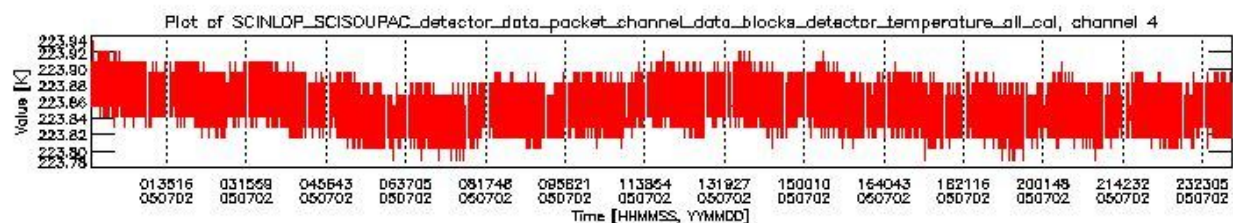

0.3 ADF monitoring

This section shows the (variation in) ADFs used for each of the products. It consists of:

- A table showing which ADFs were used for processing (red values indicate that multiple ADFs of the same type were used)
- Various time line plots, one for each ADF, which show when which ADF was used.

If multiple ADFs of a single type were used, these are marked **red** in the table.

Number	ADF
	CNO (LEVEL_0_CONFIGURATION_FILE)
0	AUX_CNO_AXVPDS20020123_121901_20020101_000000_20200101_000000
	FPO (ORBIT_STATE_VECTOR_FILE)
1	AUX_FPO_AXVPDS20050701_070944_20050630_192433_20050710_205047
2	AUX_FPO_AXVPDS20050702_015235_20050701_185256_20050711_201910
3	AUX_FPO_AXVPDS20050702_015310_20050701_185256_20050711_201910
4	AUX_FPO_AXVPDS20050702_233259_20050702_182119_20050712_212809