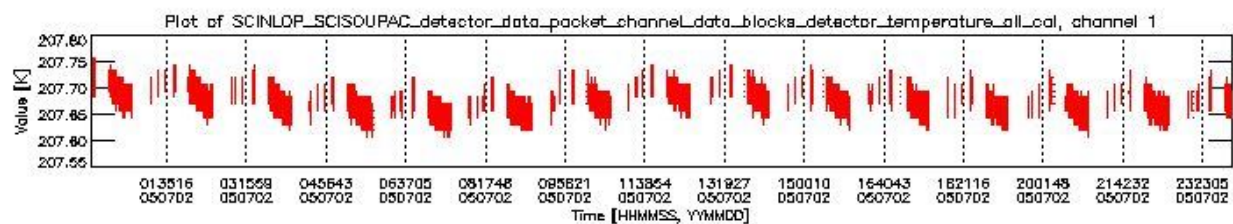

0.3 ADF monitoring

This section shows the (variation in) ADFs used for each of the products. It consists of:

- A table showing which ADFs were used for processing (red values indicate that multiple ADFs of the same type were used)
- Various time line plots, one for each ADF, which show when which ADF was used.

If multiple ADFs of a single type were used, these are marked **red** in the table.

Number	ADF
	CNO (LEVEL_0_CONFIGURATION_FILE)
0	AUX_CNO_AXVPDS20020123_121901_20020101_000000_20200101_000000
	FPO (ORBIT_STATE_VECTOR_FILE)
1	AUX_FPO_AXVPDS20050701_070944_20050630_192433_20050710_205047
2	AUX_FPO_AXVPDS20050702_015235_20050701_185256_20050711_201910
3	AUX_FPO_AXVPDS20050702_015310_20050701_185256_20050711_201910
4	AUX_FPO_AXVPDS20050702_233259_20050702_182119_20050712_212809