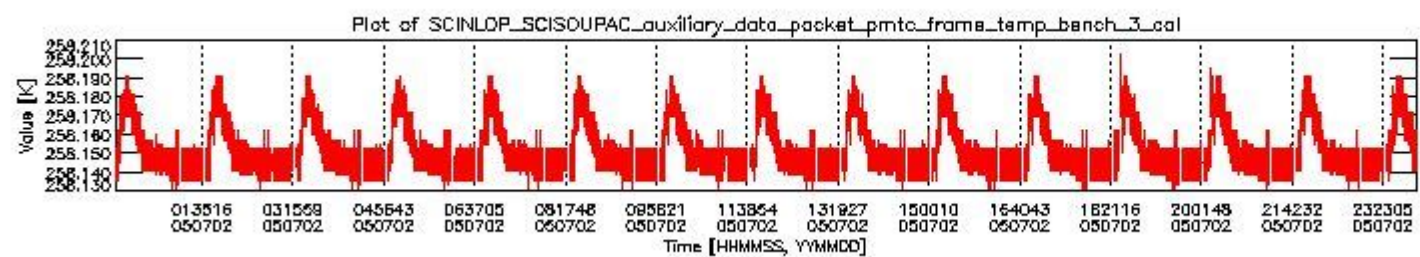

### 0.1.1 Report summary

The table below shows general characteristics of the data that are included into this report.

Item	Value
Report version	vdraft_20050403
Time of report generation	06JUL2005 16:51:19
Data source version	PFHS/5.33-N
Processing scope for products	02JUL2005 00:00:00 to 03JUL2005 00:00:00
Start time of first product within scope	01JUL2005 23:42:26
Stop time of last product within scope	03JUL2005 00:52:23
Total number of level 0 products	16
Number of level 0 products with errors	16

## 0.2 Product Quality Indicators

This section shows information about product quality, currently temperatures.

sciamachy\_daily\_report\_level0\_PFHS\_5\_33\_N\_20050702\_0.PNG

sciamachy\_daily\_report\_level0\_PFHS\_5\_33\_N\_20050702\_1.PNG