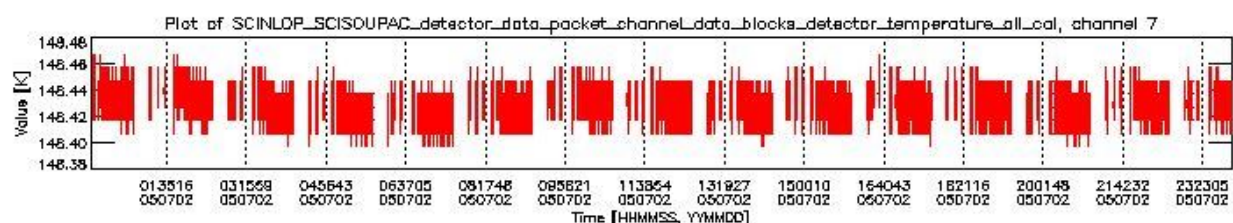

0.3 ADF monitoring

This section shows the (variation in) ADFs used for each of the products. It consists of:

- A table showing which ADFs were used for processing (red values indicate that multiple ADFs of the same type were used)
- Various time line plots, one for each ADF, which show when which ADF was used.

If multiple ADFs of a single type were used, these are marked **red** in the table.

Number	ADF
	CNO (LEVEL_0_CONFIGURATION_FILE)
0	AUX_CNO_AXVPDS20020123_121901_20020101_000000_20200101_000000
	FPO (ORBIT_STATE_VECTOR_FILE)
1	AUX_FPO_AXVPDS20050701_070944_20050630_192433_20050710_205047
2	AUX_FPO_AXVPDS20050702_015235_20050701_185256_20050711_201910
3	AUX_FPO_AXVPDS20050702_015310_20050701_185256_20050711_201910
4	AUX_FPO_AXVPDS20050702_233259_20050702_182119_20050712_212809