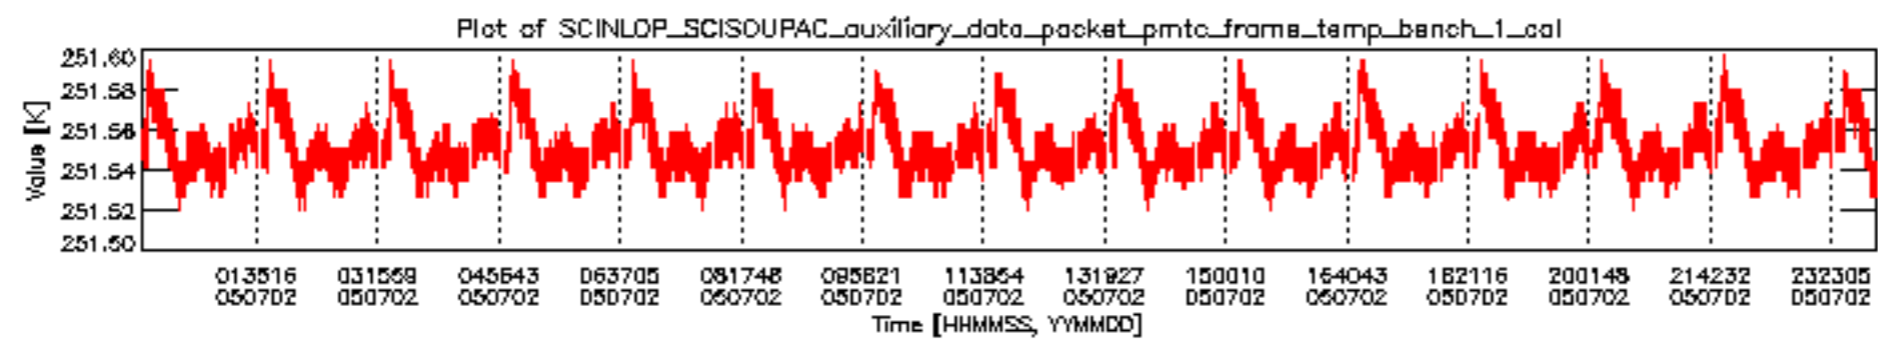

### 0.3 ADF monitoring

This section shows the (variation in) ADFs used for each of the products. It consists of:

- A table showing which ADFs were used for processing (red values indicate that multiple ADFs of the same type were used)
- Various time line plots, one for each ADF, which show when which ADF was used.

If multiple ADFs of a single type were used, these are marked **red** in the table.

Number	ADF
	<b>CNO (LEVEL_0_CONFIGURATION_FILE)</b>
0	AUX_CNO_AXVPDS20020123_121901_20020101_000000_20200101_000000
	<b>FPO (ORBIT_STATE_VECTOR_FILE)</b>
1	AUX_FPO_AXVPDS20050701_070944_20050630_192433_20050710_205047
2	AUX_FPO_AXVPDS20050702_015235_20050701_185256_20050711_201910
3	AUX_FPO_AXVPDS20050702_015310_20050701_185256_20050711_201910
4	AUX_FPO_AXVPDS20050702_233259_20050702_182119_20050712_212809

sciamachy\_daily\_report\_level0\_PFHS\_5\_33\_N\_20050702\_5.PNG

sciamachy\_daily\_report\_level0\_PFHS\_5\_33\_N\_20050702\_6.PNG

Bar plot of ADFs used for ORBIT\_STATE\_VECTOR\_FILE.  
See legend for details.