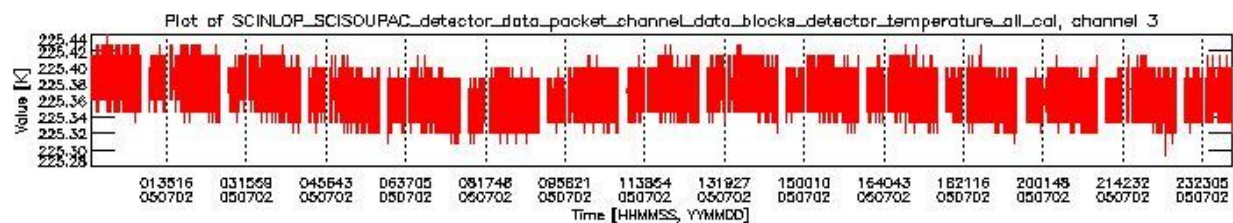

0.3 ADF monitoring

This section shows the (variation in) ADFs used for each of the products. It consists of:

- A table showing which ADFs were used for processing (red values indicate that multiple ADFs of the same type were used)
- Various time line plots, one for each ADF, which show when which ADF was used.

If multiple ADFs of a single type were used, these are marked **red** in the table.

Number	ADF
	CNO (LEVEL_0_CONFIGURATION_FILE)
0	AUX_CNO_AXVPDS20020123_121901_20020101_000000_20200101_000000
	FPO (ORBIT_STATE_VECTOR_FILE)
1	AUX_FPO_AXVPDS20050701_070944_20050630_192433_20050710_205047
2	AUX_FPO_AXVPDS20050702_015235_20050701_185256_20050711_201910
3	AUX_FPO_AXVPDS20050702_015310_20050701_185256_20050711_201910
4	AUX_FPO_AXVPDS20050702_233259_20050702_182119_20050712_212809