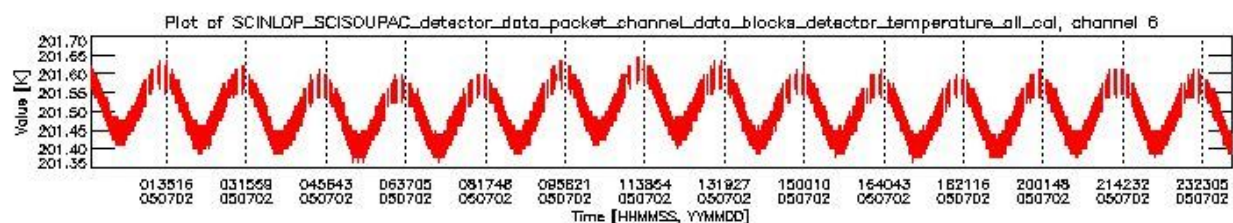

0.3 ADF monitoring

This section shows the (variation in) ADFs used for each of the products. It consists of:

- A table showing which ADFs were used for processing (red values indicate that multiple ADFs of the same type were used)
- Various time line plots, one for each ADF, which show when which ADF was used.

If multiple ADFs of a single type were used, these are marked **red** in the table.

Number	ADF
	CNO (LEVEL_0_CONFIGURATION_FILE)
0	AUX_CNO_AXVPDS20020123_121901_20020101_000000_20200101_000000
	FPO (ORBIT_STATE_VECTOR_FILE)
1	AUX_FPO_AXVPDS20050701_070944_20050630_192433_20050710_205047
2	AUX_FPO_AXVPDS20050702_015235_20050701_185256_20050711_201910
3	AUX_FPO_AXVPDS20050702_015310_20050701_185256_20050711_201910
4	AUX_FPO_AXVPDS20050702_233259_20050702_182119_20050712_212809