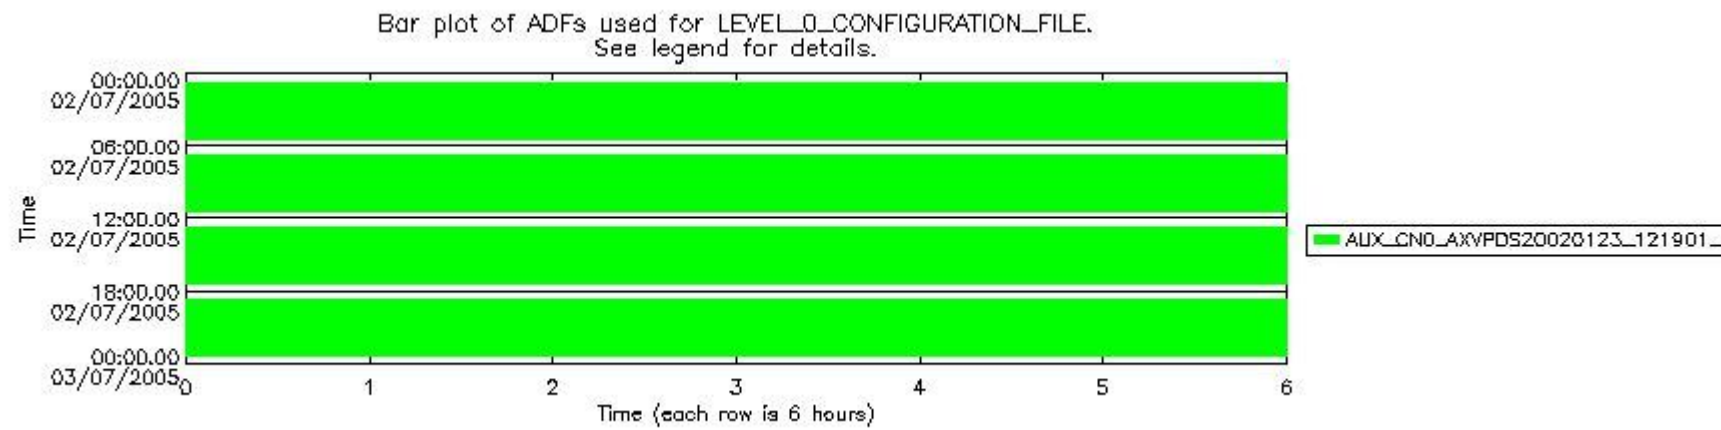

0.3 ADF monitoring

This section shows the (variation in) ADFs used for each of the products. It consists of:

- A table showing which ADFs were used for processing (red values indicate that multiple ADFs of the same type were used)
- Various time line plots, one for each ADF, which show when which ADF was used.

If multiple ADFs of a single type were used, these are marked **red** in the table.

Number	ADF
	CNO (LEVEL_0_CONFIGURATION_FILE)
0	AUX_CNO_AXVPDS20020123_121901_20020101_000000_20200101_000000
	FPO (ORBIT_STATE_VECTOR_FILE)
1	AUX_FPO_AXVPDS20050701_070944_20050630_192433_20050710_205047
2	AUX_FPO_AXVPDS20050702_015235_20050701_185256_20050711_201910
3	AUX_FPO_AXVPDS20050702_015310_20050701_185256_20050711_201910
4	AUX_FPO_AXVPDS20050702_233259_20050702_182119_20050712_212809

sciamachy_daily_report_level0_PFHS_5_33_N_20050702_5.PNG