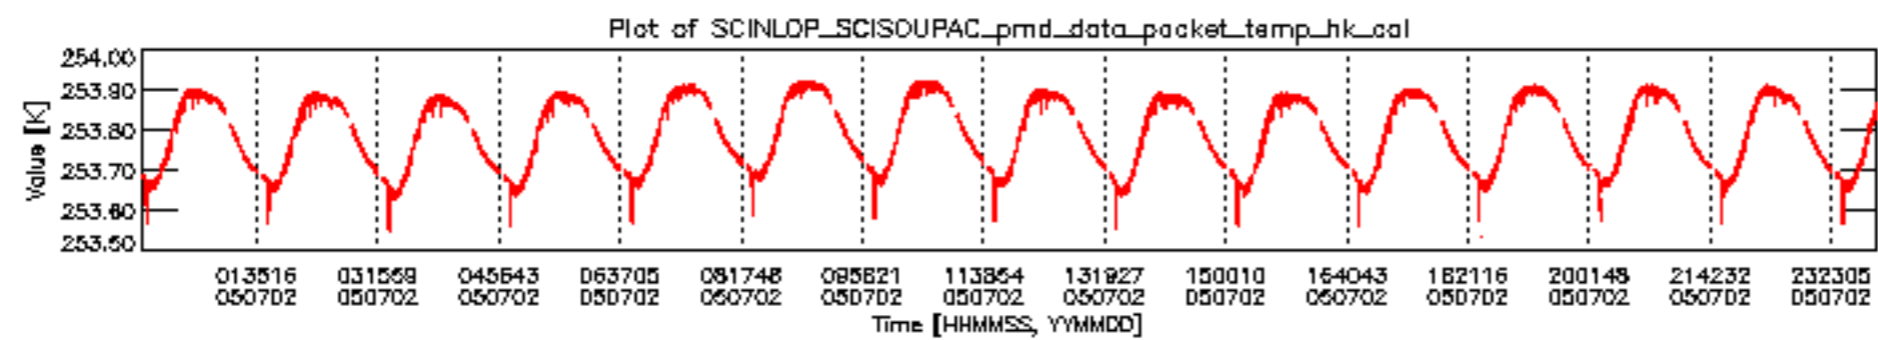

If multiple ADFs of a single type were used, these are marked **red** in the table.

Number	ADF
	<b>CNO (LEVEL_0_CONFIGURATION_FILE)</b>
0	AUX_CNO_AXVPDS20020123_121901_20020101_000000_20200101_000000
	<b>FPO (ORBIT_STATE_VECTOR_FILE)</b>
1	AUX_FPO_AXVPDS20050701_070944_20050630_192433_20050710_205047
2	AUX_FPO_AXVPDS20050702_015235_20050701_185256_20050711_201910
3	AUX_FPO_AXVPDS20050702_015310_20050701_185256_20050711_201910
4	AUX_FPO_AXVPDS20050702_233259_20050702_182119_20050712_212809

sciamachy\_daily\_report\_level0\_PFHS\_5\_33\_N\_20050702\_5.PNG

sciamachy\_daily\_report\_level0\_PFHS\_5\_33\_N\_20050702\_6.PNG

Bar plot of ADFs used for ORBIT\_STATE\_VECTOR\_FILE.  
See legend for details.