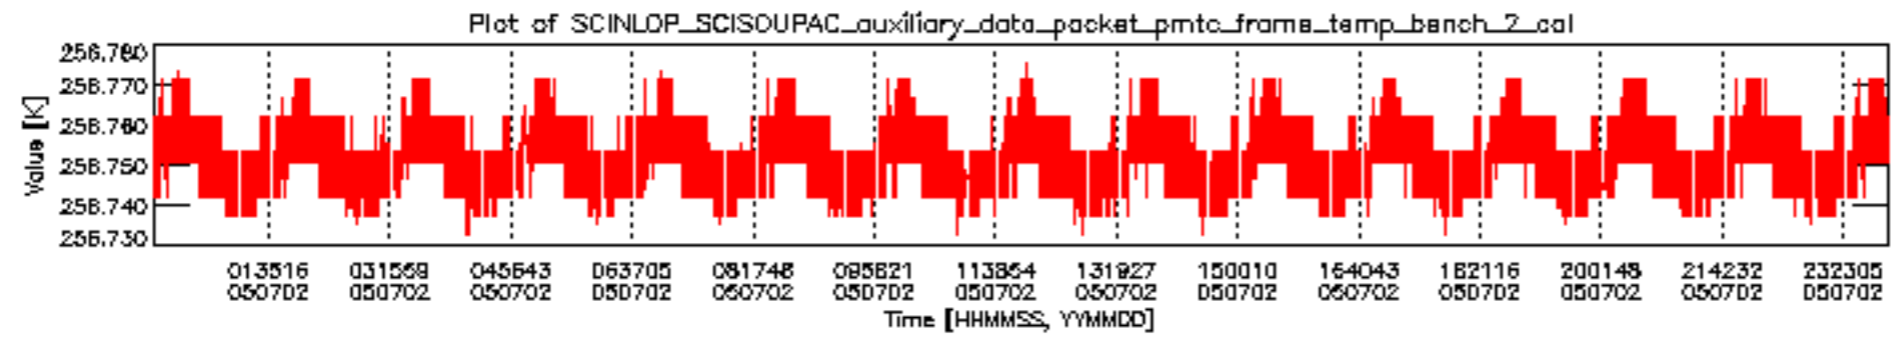

### 0.3 ADF monitoring

This section shows the (variation in) ADFs used for each of the products. It consists of:

- A table showing which ADFs were used for processing (red values indicate that multiple ADFs of the same type were used)
- Various time line plots, one for each ADF, which show when which ADF was used.

If multiple ADFs of a single type were used, these are marked **red** in the table.

Number	ADF
	<b>CNO (LEVEL_0_CONFIGURATION_FILE)</b>
0	AUX_CNO_AXVPDS20020123_121901_20020101_000000_20200101_000000
	<b>FPO (ORBIT_STATE_VECTOR_FILE)</b>
1	AUX_FPO_AXVPDS20050701_070944_20050630_192433_20050710_205047
2	AUX_FPO_AXVPDS20050702_015235_20050701_185256_20050711_201910
3	AUX_FPO_AXVPDS20050702_015310_20050701_185256_20050711_201910
4	AUX_FPO_AXVPDS20050702_233259_20050702_182119_20050712_212809

sciamachy\_daily\_report\_level0\_PFHS\_5\_33\_N\_20050702\_5.PNG

sciamachy\_daily\_report\_level0\_PFHS\_5\_33\_N\_20050702\_6.PNG

Bar plot of ADFs used for ORBIT\_STATE\_VECTOR\_FILE.  
See legend for details.