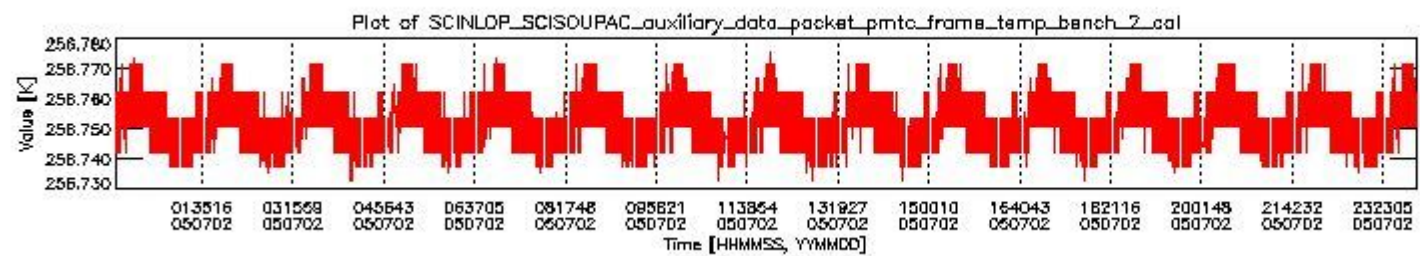

sciamachy_daily_report_level0_PFHS_5_33_N_20050702_1.PNG