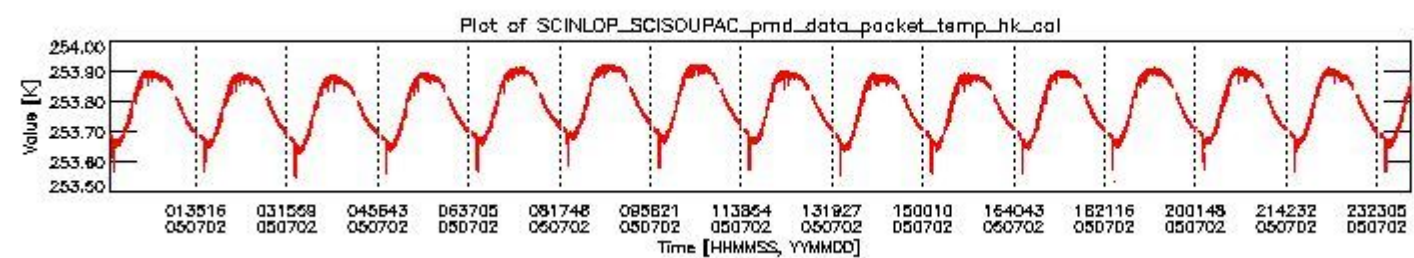

sciamachy_daily_report_level0_PFHS_5_33_N_20050702_3.PNG