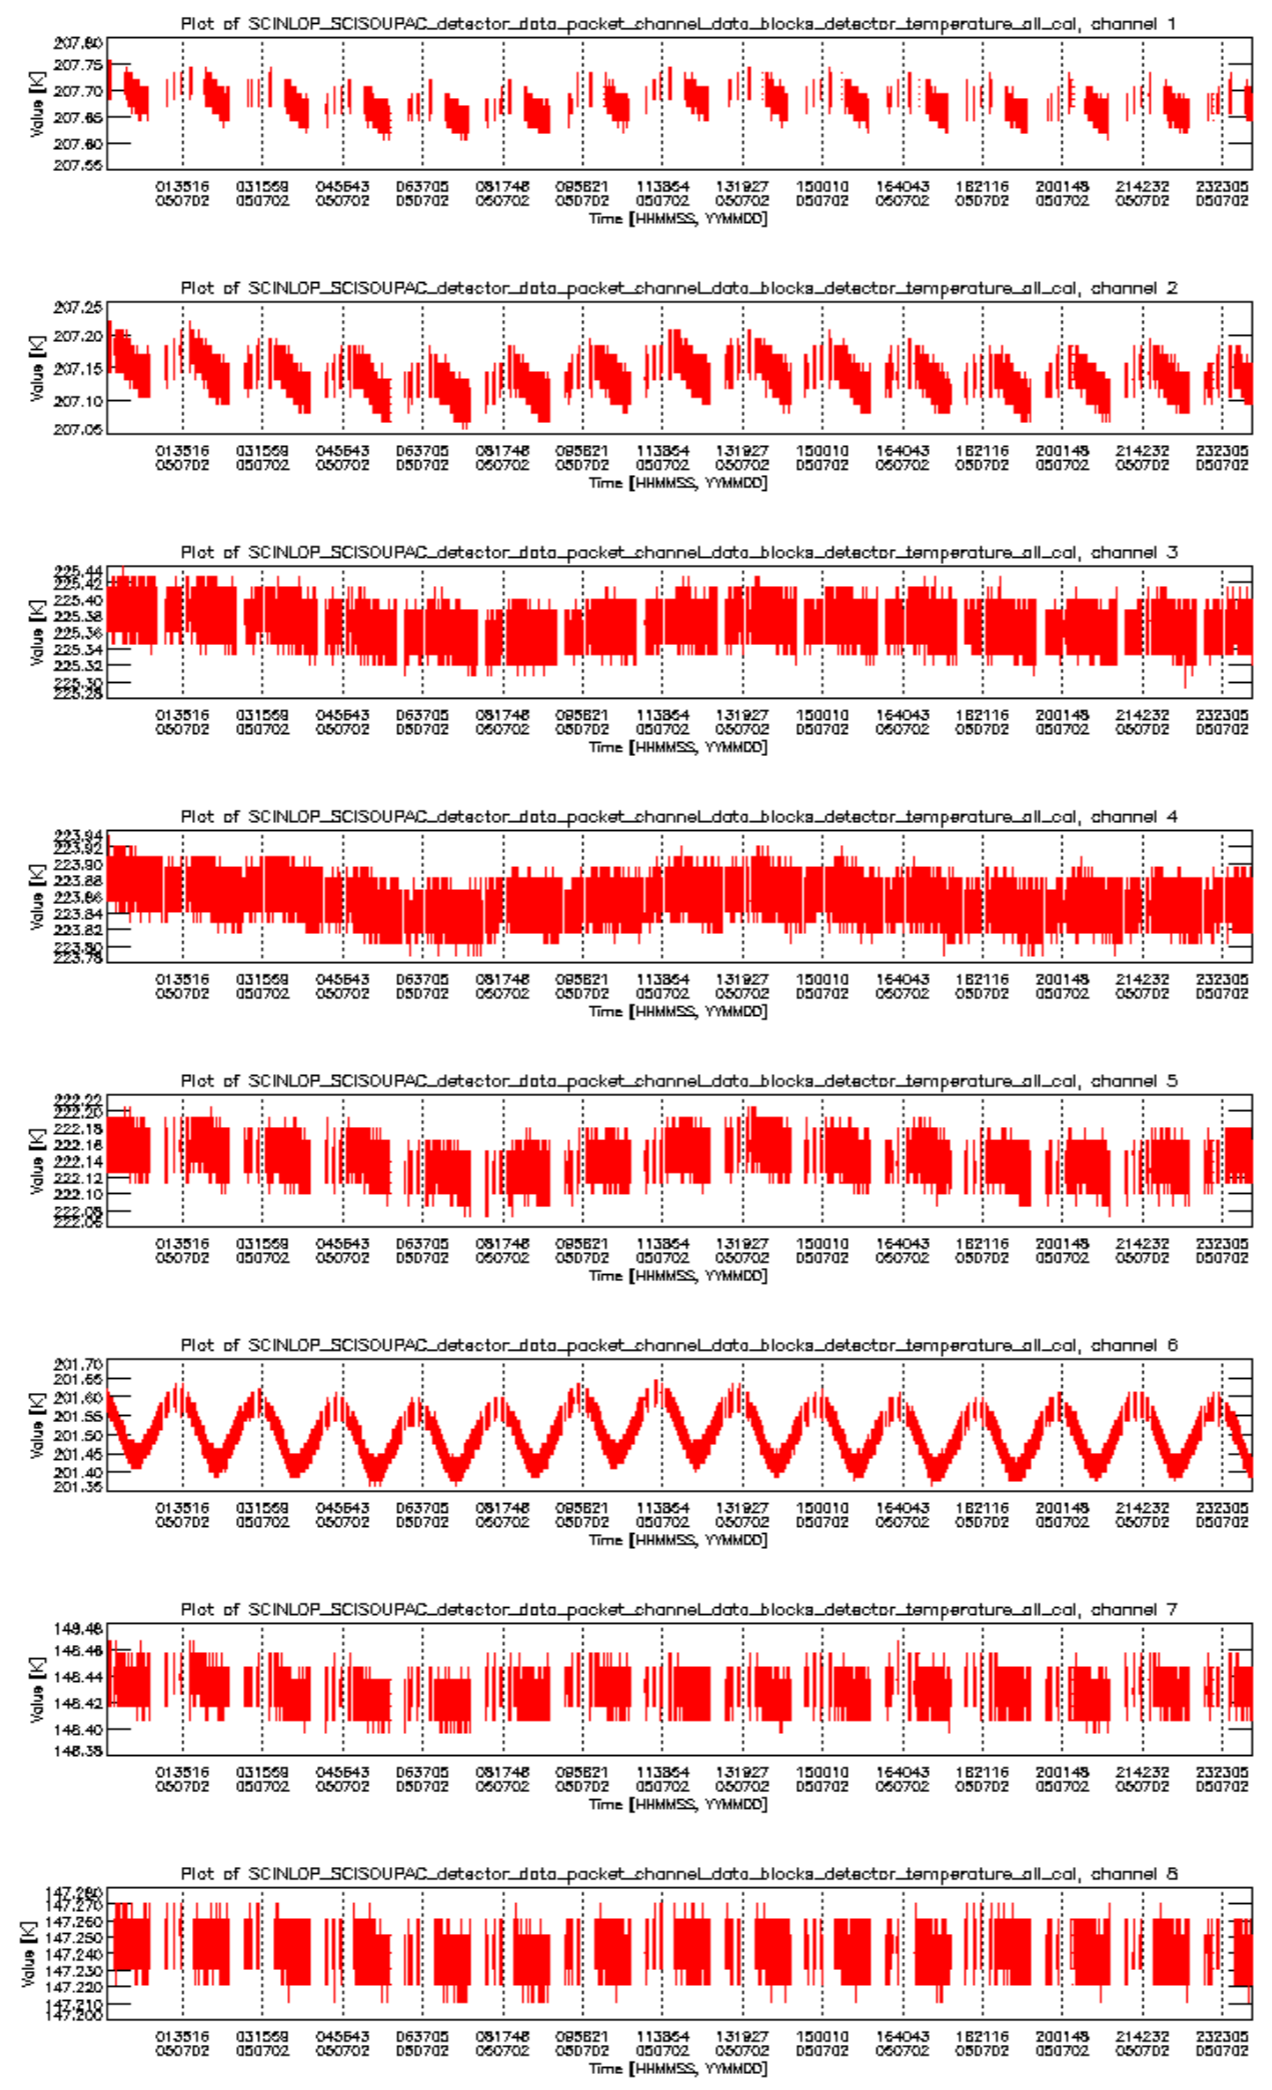

### 0.1.1 Report summary

The table below shows general characteristics of the data that are included into this report.

Item	Value
Report version	vdraft_20050403
Time of report generation	06JUL2005 16:51:19
Data source version	PFHS/5.33-N
Processing scope for products	02JUL2005 00:00:00 to 03JUL2005 00:00:00
Start time of first product within scope	01JUL2005 23:42:26
Stop time of last product within scope	03JUL2005 00:52:23
Total number of level 0 products	16
Number of level 0 products with errors	16

### 0.3 ADF monitoring

This section shows the (variation in) ADFs used for each of the products. It consists of:

- A table showing which ADFs were used for processing (red values indicate that multiple ADFs of the same type were used)
- Various time line plots, one for each ADF, which show when which ADF was used.

If multiple ADFs of a single type were used, these are marked **red** in the table.

Number	ADF
	<b>CNO (LEVEL_0_CONFIGURATION_FILE)</b>
0	AUX_CNO_AXVPDS20020123_121901_20020101_000000_20200101_000000
	<b>FPO (ORBIT_STATE_VECTOR_FILE)</b>
1	AUX_FPO_AXVPDS20050701_070944_20050630_192433_20050710_205047
2	AUX_FPO_AXVPDS20050702_015235_20050701_185256_20050711_201910
3	AUX_FPO_AXVPDS20050702_015310_20050701_185256_20050711_201910
4	AUX_FPO_AXVPDS20050702_233259_20050702_182119_20050712_212809

sciamachy\_daily\_report\_level0\_PFHS\_5\_33\_N\_20050702\_5.PNG

sciamachy\_daily\_report\_level0\_PFHS\_5\_33\_N\_20050702\_6.PNG

Bar plot of ADFs used for ORBIT\_STATE\_VECTOR\_FILE.  
See legend for details.