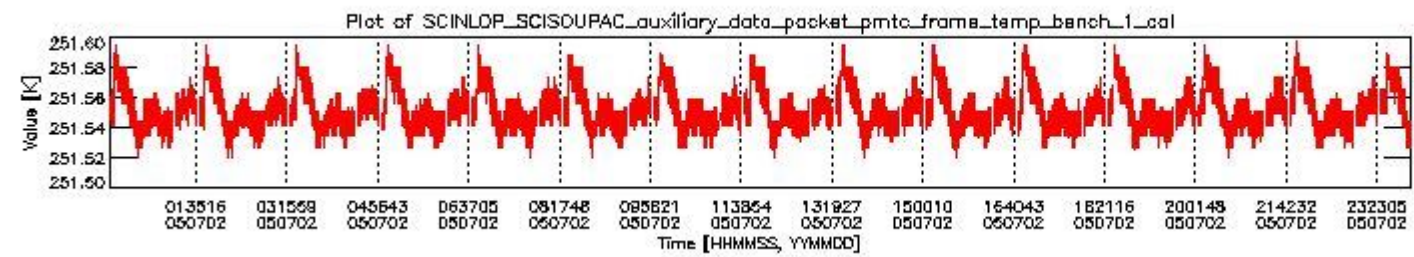

sciamachy_daily_report_level0_PFHS_5_33_N_20050702_0.PNG