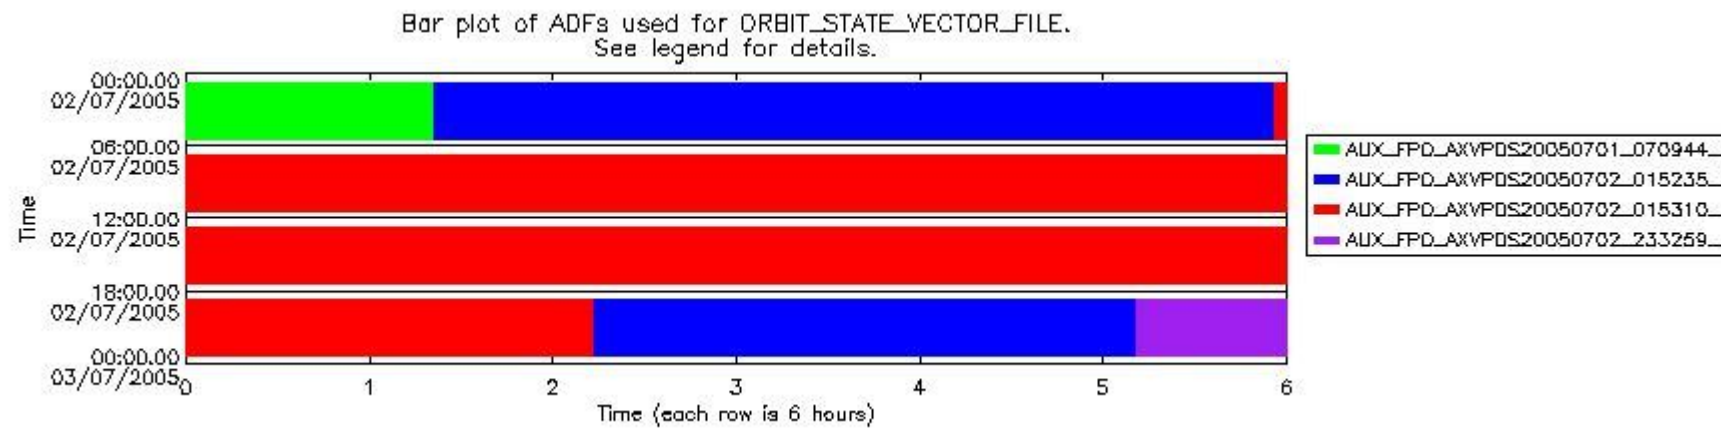

sciamachy_daily_report_level0_PFHS_5_33_N_20050702_6.PNG