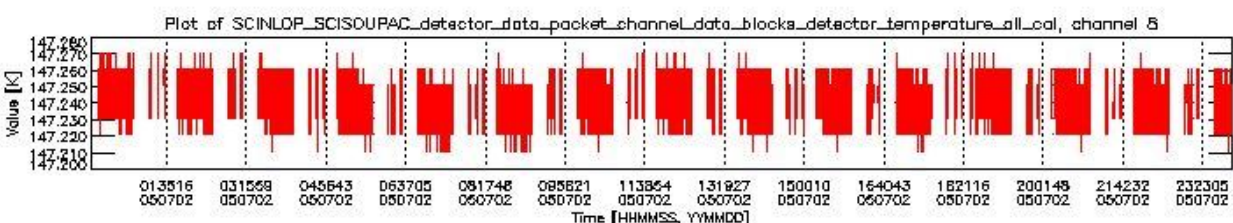

0.3 ADF monitoring

This section shows the (variation in) ADFs used for each of the products. It consists of:

- A table showing which ADFs were used for processing (red values indicate that multiple ADFs of the same type were used)
- Various time line plots, one for each ADF, which show when which ADF was used.

If multiple ADFs of a single type were used, these are marked **red** in the table.

Number	ADF
	CNO (LEVEL_0_CONFIGURATION_FILE)
0	AUX_CNO_AXVPDS20020123_121901_20020101_000000_20200101_000000
	FPO (ORBIT_STATE_VECTOR_FILE)
1	AUX_FPO_AXVPDS20050701_070944_20050630_192433_20050710_205047
2	AUX_FPO_AXVPDS20050702_015235_20050701_185256_20050711_201910
3	AUX_FPO_AXVPDS20050702_015310_20050701_185256_20050711_201910
4	AUX_FPO_AXVPDS20050702_233259_20050702_182119_20050712_212809