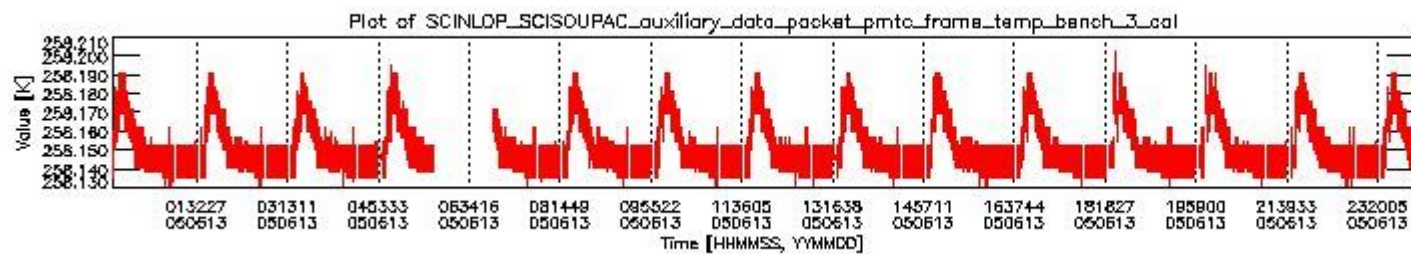

0.1.1 Report summary

The table below shows general characteristics of the data that are included into this report.

Item	Value
Report version	vdraft_20050403
Time of report generation	17JUN2005 13:55:34
Data source version	PFHS/5.33-N
Processing scope for products	13JUN2005 00:00:00 to 14JUN2005 00:00:00
Start time of first product within scope	12JUN2005 23:38:07
Stop time of last product within scope	14JUN2005 00:49:25
Total number of level 0 products	15
Number of level 0 products with errors	15

0.2 Product Quality Indicators

This section shows information about product quality, currently temperatures.

sciamachy_daily_report_level0_PFHS_5_33_N_20050613_0.PNG

sciamachy_daily_report_level0_PFHS_5_33_N_20050613_1.PNG

- A table showing which ADFs were used for processing (red values indicate that multiple ADFs of the same type were used)
- Various time line plots, one for each ADF, which show when which ADF was used.