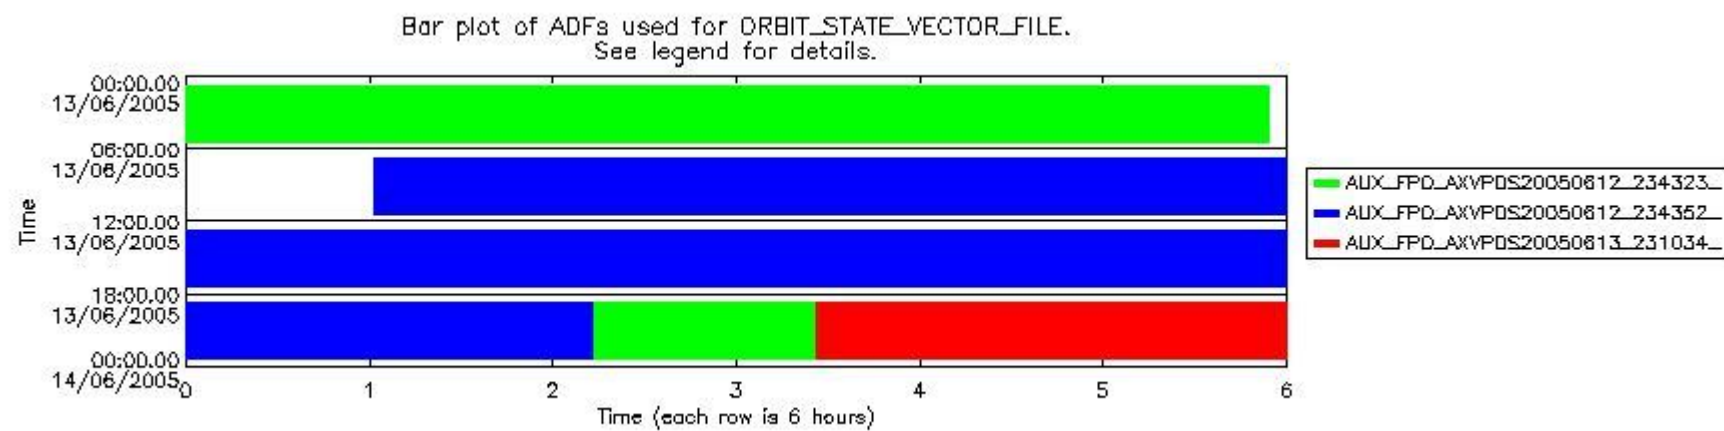

sciamachy_daily_report_level0_PFHS_5_33_N_20050613_6.PNG