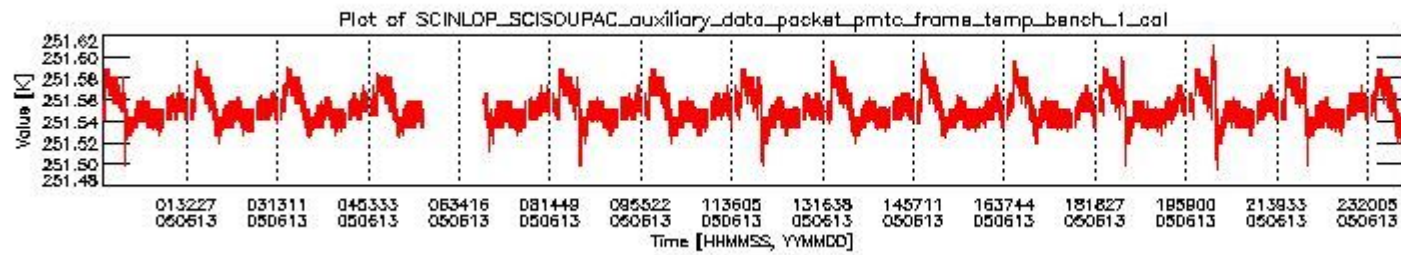

sciamachy_daily_report_level0_PFHS_5_33_N_20050613_0.PNG