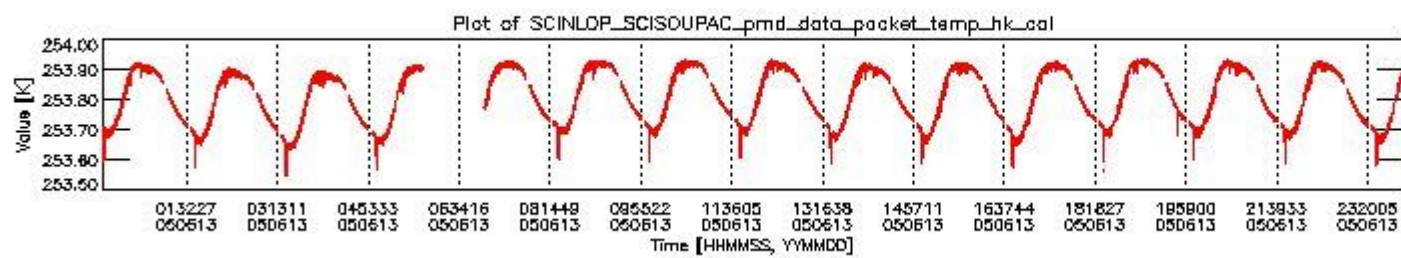

sciamachy_daily_report_level0_PFHS_5_33_N_20050613_3.PNG