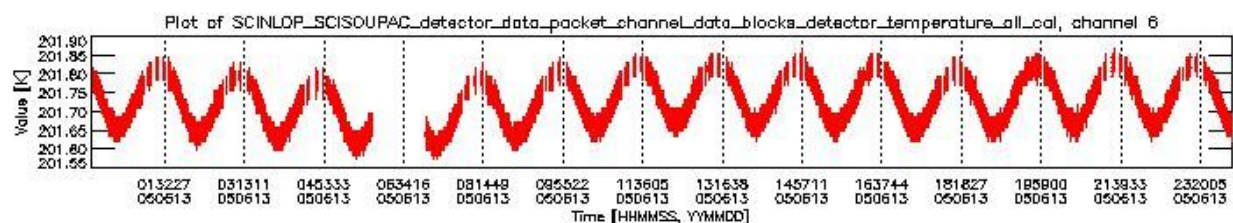

0.3 ADF monitoring

This section shows the (variation in) ADFs used for each of the products. It consists of:

- A table showing which ADFs were used for processing (red values indicate that multiple ADFs of the same type were used)
- Various time line plots, one for each ADF, which show when which ADF was used.

If multiple ADFs of a single type were used, these are marked **red** in the table.

Number	ADF
	CNO (LEVEL_0_CONFIGURATION_FILE)
0	AUX_CNO_AXVPDS20020123_121901_20020101_000000_20200101_000000
	FPO (ORBIT_STATE_VECTOR_FILE)
1	AUX_FPO_AXVPDS20050612_234323_20050612_185001_20050622_201617
2	AUX_FPO_AXVPDS20050612_234352_20050612_185001_20050622_201617
3	AUX_FPO_AXVPDS20050613_231034_20050613_195901_20050623_212516