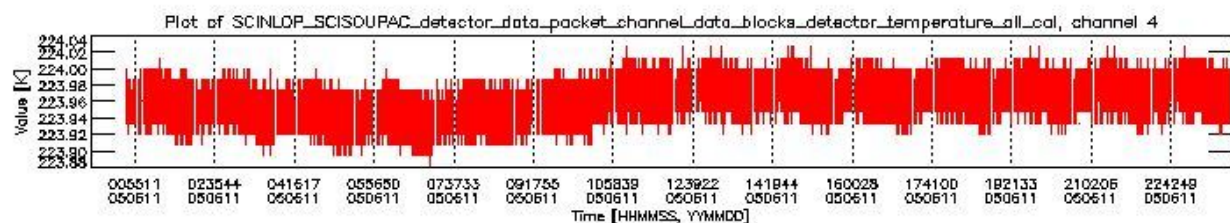

0.3 ADF monitoring

This section shows the (variation in) ADFs used for each of the products. It consists of:

- A table showing which ADFs were used for processing (red values indicate that multiple ADFs of the same type were used)
- Various time line plots, one for each ADF, which show when which ADF was used.

If multiple ADFs of a single type were used, these are marked **red** in the table.

Number	ADF
	CNO (LEVEL_0_CONFIGURATION_FILE)
0	AUX_CNO_AXVPDS20020123_121901_20020101_000000_20200101_000000
	FPO (ORBIT_STATE_VECTOR_FILE)
1	AUX_FPO_AXVPDS20050610_231334_20050610_195315_20050620_211930
2	AUX_FPO_AXVPDS20050610_231402_20050610_195315_20050620_211930
3	AUX_FPO_AXVPDS20050611_224313_20050611_192138_20050621_204754