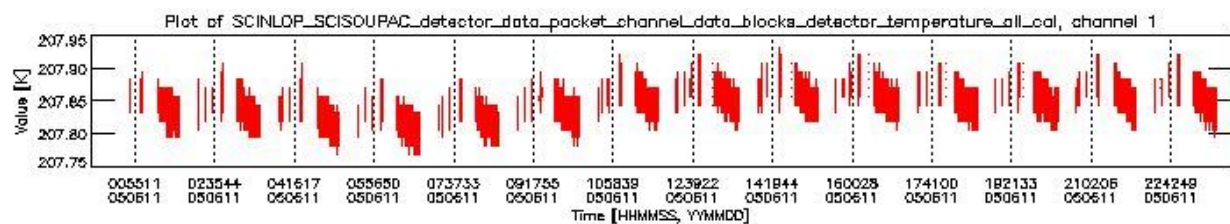

0.3 ADF monitoring

This section shows the (variation in) ADFs used for each of the products. It consists of:

- A table showing which ADFs were used for processing (red values indicate that multiple ADFs of the same type were used)
- Various time line plots, one for each ADF, which show when which ADF was used.

If multiple ADFs of a single type were used, these are marked **red** in the table.

Number	ADF
	CNO (LEVEL_0_CONFIGURATION_FILE)
0	AUX_CNO_AXVPDS20020123_121901_20020101_000000_20200101_000000
	FPO (ORBIT_STATE_VECTOR_FILE)
1	AUX_FPO_AXVPDS20050610_231334_20050610_195315_20050620_211930
2	AUX_FPO_AXVPDS20050610_231402_20050610_195315_20050620_211930
3	AUX_FPO_AXVPDS20050611_224313_20050611_192138_20050621_204754