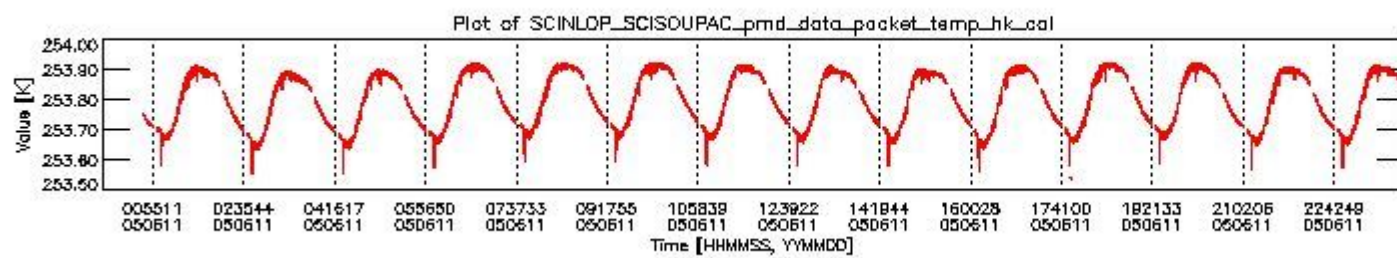

sciamachy_daily_report_level0_PFHS_5_33_N_20050611_3.PNG