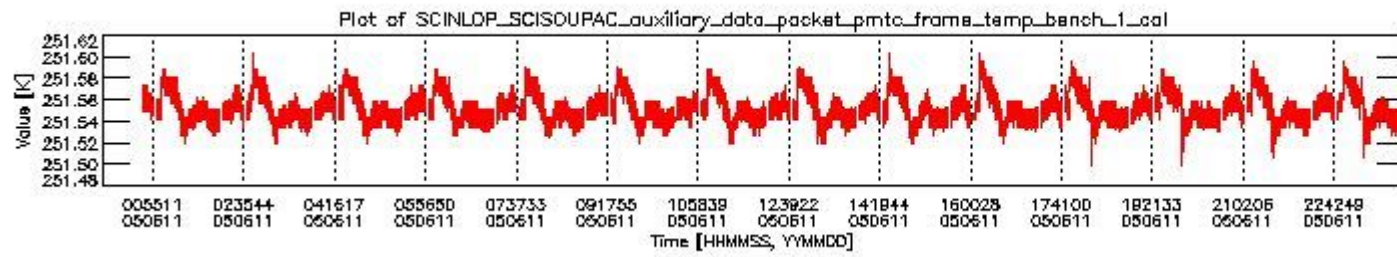

0. SCIAMACHY Daily Report for level 0 products

[0.1 General Info](#)

[0.2 Product Quality Indicators](#)

[0.3 ADF monitoring](#)

0.1 General Info

This report contains a daily analysis on parameters extracted from SCIAMACHY level 0 data (The SCI_NL__0P product).

0.1.1 Report summary

The table below shows general characteristics of the data that are included into this report.

Item	Value
Report version	vdraft_20050403
Time of report generation	15JUN2005 07:17:51
Data source version	PFHS/5.33-N
Processing scope for products	11JUN2005 00:00:00 to 12JUN2005 00:00:00
Start time of first product within scope	11JUN2005 00:43:31
Stop time of last product within scope	12JUN2005 00:11:53
Total number of level 0 products	15
Number of level 0 products with errors	15

0.2 Product Quality Indicators

This section shows information about product quality, currently temperatures.

sciamachy_daily_report_level0_PFHS_5_33_N_20050611_0.PNG

sciamachy_daily_report_level0_PFHS_5_33_N_20050611_1.PNG

- A table showing which ADFs were used for processing (red values indicate that multiple ADFs of the same type were used)
- Various time line plots, one for each ADF, which show when which ADF was used.