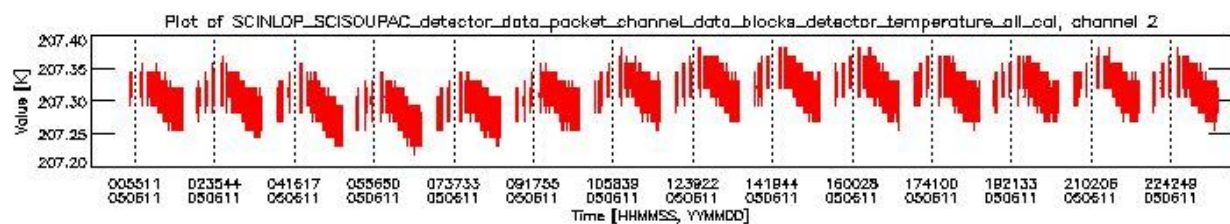

0.3 ADF monitoring

This section shows the (variation in) ADFs used for each of the products. It consists of:

- A table showing which ADFs were used for processing (red values indicate that multiple ADFs of the same type were used)
- Various time line plots, one for each ADF, which show when which ADF was used.

If multiple ADFs of a single type were used, these are marked **red** in the table.

Number	ADF
	CNO (LEVEL_0_CONFIGURATION_FILE)
0	AUX_CNO_AXVPDS20020123_121901_20020101_000000_20200101_000000
	FPO (ORBIT_STATE_VECTOR_FILE)
1	AUX_FPO_AXVPDS20050610_231334_20050610_195315_20050620_211930
2	AUX_FPO_AXVPDS20050610_231402_20050610_195315_20050620_211930
3	AUX_FPO_AXVPDS20050611_224313_20050611_192138_20050621_204754