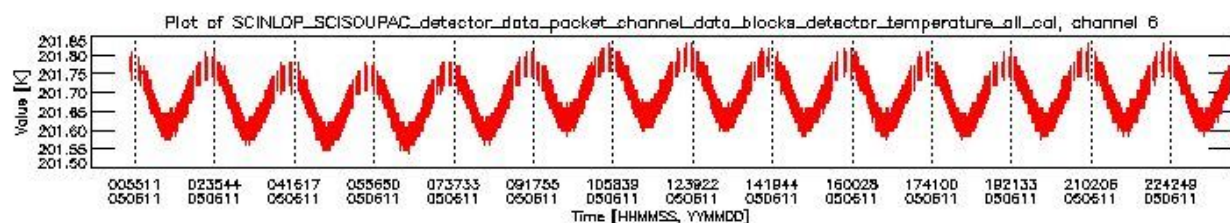

0.3 ADF monitoring

This section shows the (variation in) ADFs used for each of the products. It consists of:

- A table showing which ADFs were used for processing (red values indicate that multiple ADFs of the same type were used)
- Various time line plots, one for each ADF, which show when which ADF was used.

If multiple ADFs of a single type were used, these are marked **red** in the table.

Number	ADF
	CNO (LEVEL_0_CONFIGURATION_FILE)
0	AUX_CNO_AXVPDS20020123_121901_20020101_000000_20200101_000000
	FPO (ORBIT_STATE_VECTOR_FILE)
1	AUX_FPO_AXVPDS20050610_231334_20050610_195315_20050620_211930
2	AUX_FPO_AXVPDS20050610_231402_20050610_195315_20050620_211930
3	AUX_FPO_AXVPDS20050611_224313_20050611_192138_20050621_204754