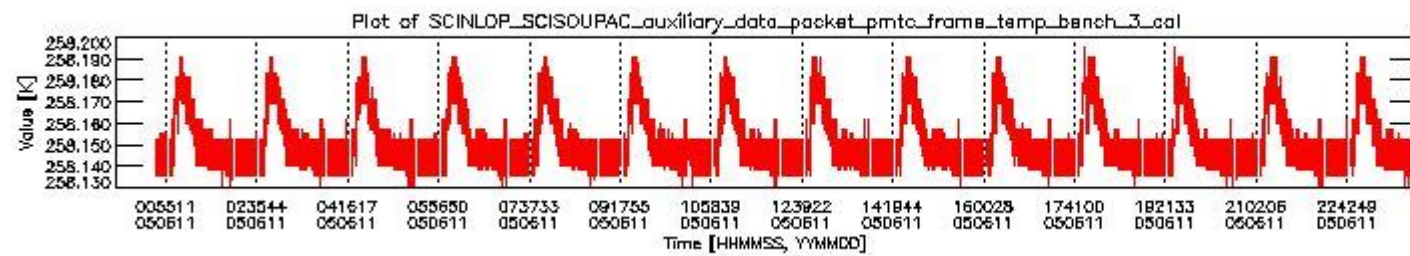

0.1.1 Report summary

The table below shows general characteristics of the data that are included into this report.

Item	Value
Report version	vdraft_20050403
Time of report generation	15JUN2005 07:17:51
Data source version	PFHS/5.33-N
Processing scope for products	11JUN2005 00:00:00 to 12JUN2005 00:00:00
Start time of first product within scope	11JUN2005 00:43:31
Stop time of last product within scope	12JUN2005 00:11:53
Total number of level 0 products	15
Number of level 0 products with errors	15

0.2 Product Quality Indicators

This section shows information about product quality, currently temperatures.

sciamachy_daily_report_level0_PFHS_5_33_N_20050611_0.PNG

sciamachy_daily_report_level0_PFHS_5_33_N_20050611_1.PNG

- A table showing which ADFs were used for processing (red values indicate that multiple ADFs of the same type were used)
- Various time line plots, one for each ADF, which show when which ADF was used.