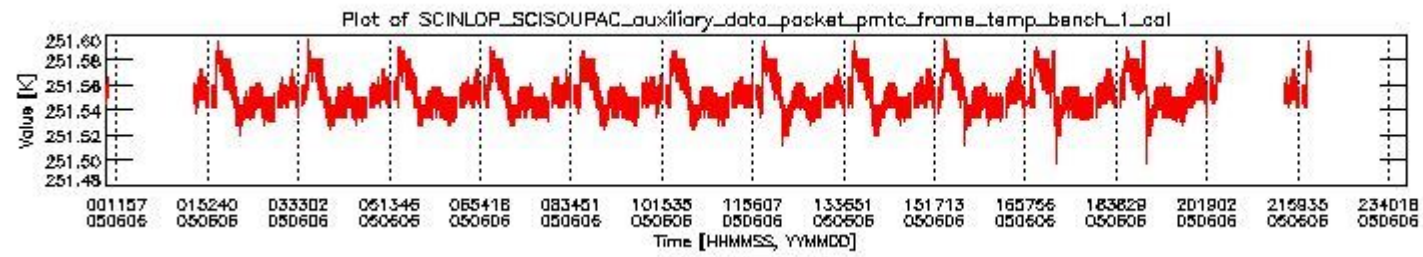

sciamachy_daily_report_level0_PFHS_5_32_N_20050606_0.PNG