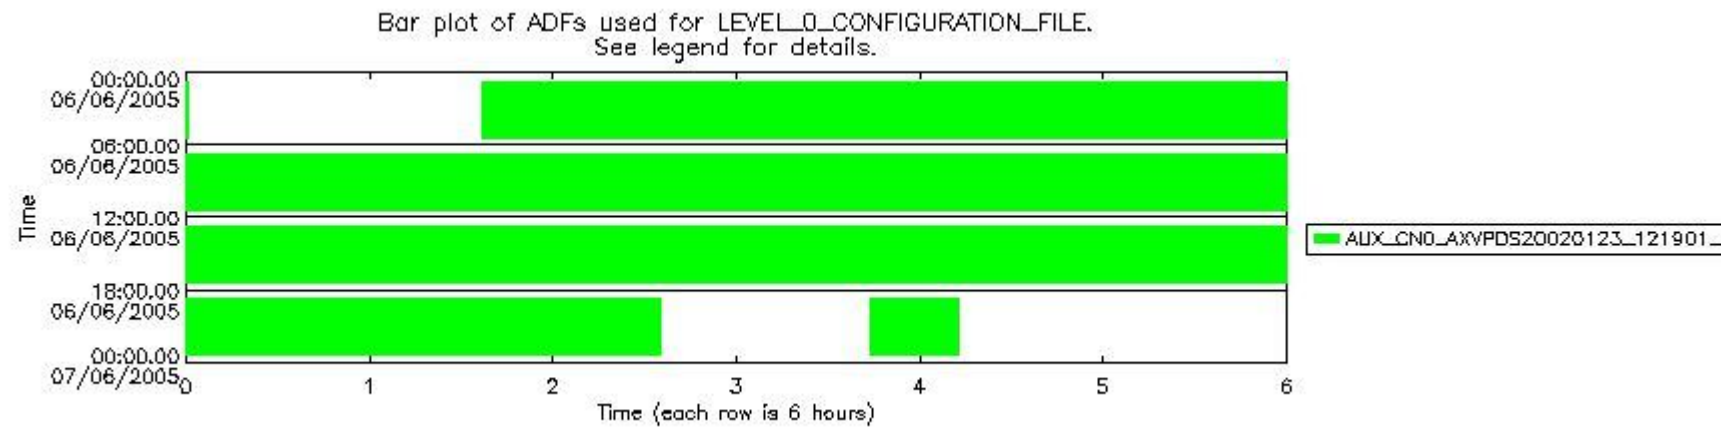

0.3 ADF monitoring

This section shows the (variation in) ADFs used for each of the products. It consists of:

- A table showing which ADFs were used for processing (red values indicate that multiple ADFs of the same type were used)
- Various time line plots, one for each ADF, which show when which ADF was used.

If multiple ADFs of a single type were used, these are marked **red** in the table.

Number	ADF
	CNO (LEVEL_0_CONFIGURATION_FILE)
0	AUX_CNO_AXVPDS20020123_121901_20020101_000000_20200101_000000
	FPO (ORBIT_STATE_VECTOR_FILE)
1	AUX_FPO_AXVPDS20050606_000614_20050605_191008_20050615_203620
2	AUX_FPO_AXVPDS20050606_000644_20050605_191008_20050615_203620

sciamachy_daily_report_level0_PFHS_5_32_N_20050606_5.PNG