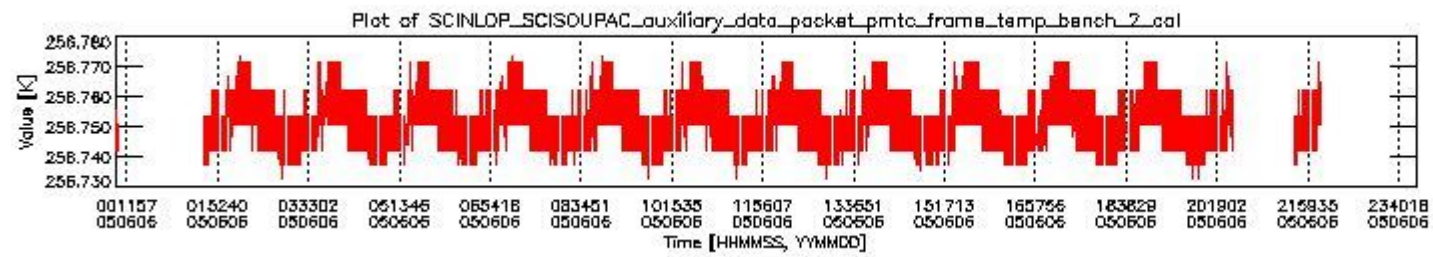

sciamachy_daily_report_level0_PFHS_5_32_N_20050606_1.PNG