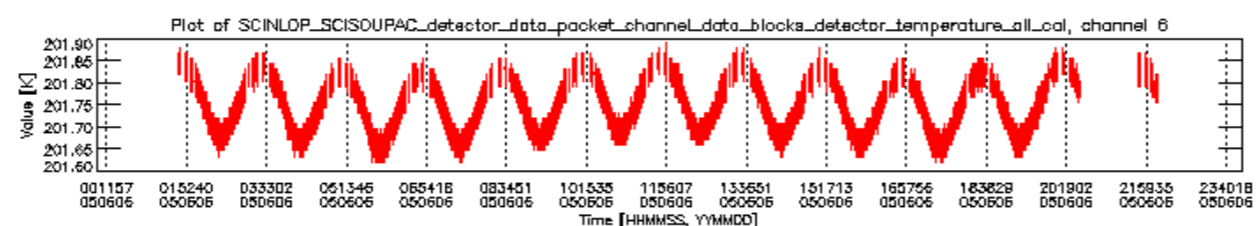

If multiple ADFs of a single type were used, these are marked **red** in the table.

Number	ADF
	<b>CNO (LEVEL_0_CONFIGURATION_FILE)</b>
0	AUX_CNO_AXVPDS20020123_121901_20020101_000000_20200101_000000
	<b>FPO (ORBIT_STATE_VECTOR_FILE)</b>
1	AUX_FPO_AXVPDS20050606_000614_20050605_191008_20050615_203620
2	AUX_FPO_AXVPDS20050606_000644_20050605_191008_20050615_203620

sciamachy\_daily\_report\_level0\_PFHS\_5\_32\_N\_20050606\_5.PNG

sciamachy\_daily\_report\_level0\_PFHS\_5\_32\_N\_20050606\_6.PNG

Bar plot of ADFs used for ORBIT\_STATE\_VECTOR\_FILE.  
See legend for details.