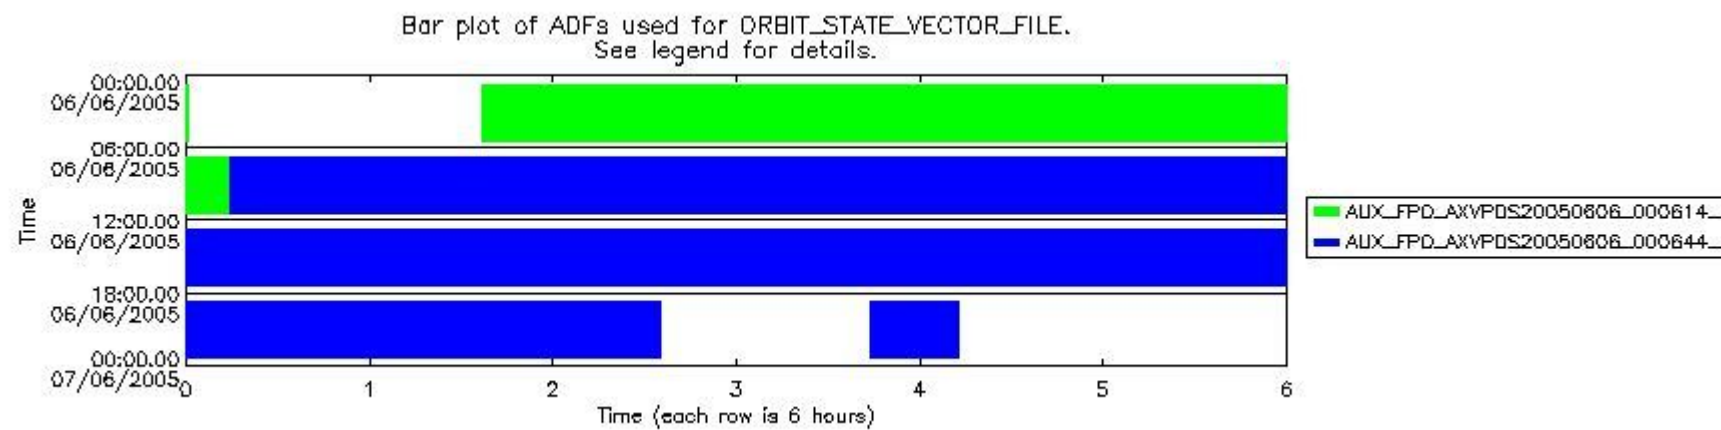

sciamachy_daily_report_level0_PFHS_5_32_N_20050606_6.PNG