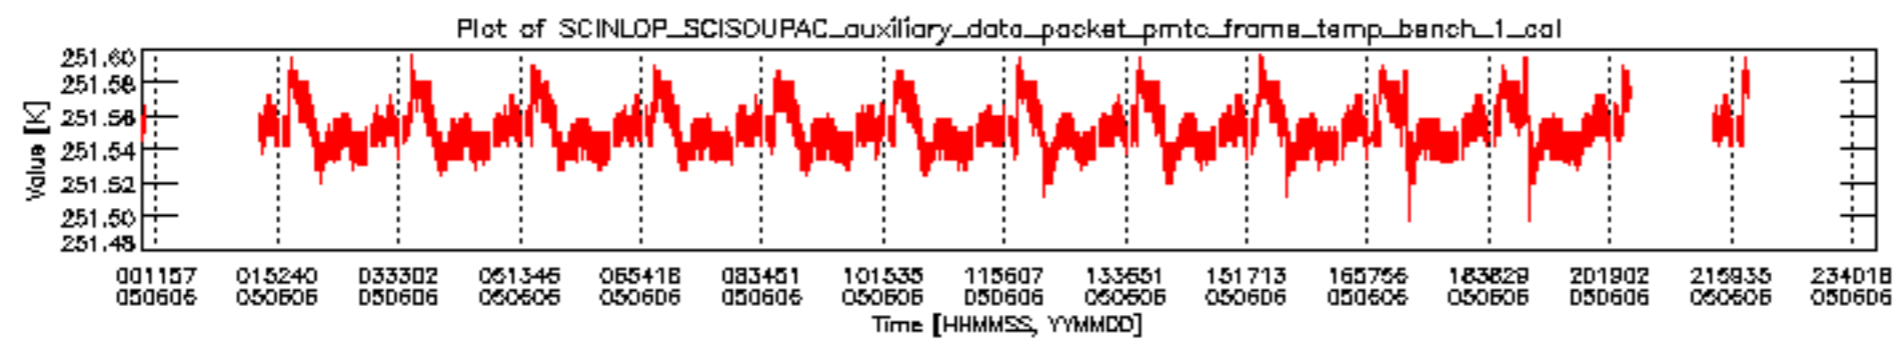

### 0.3 ADF monitoring

This section shows the (variation in) ADFs used for each of the products. It consists of:

- A table showing which ADFs were used for processing (red values indicate that multiple ADFs of the same type were used)
- Various time line plots, one for each ADF, which show when which ADF was used.

If multiple ADFs of a single type were used, these are marked **red** in the table.

Number	ADF
	<b>CNO (LEVEL_0_CONFIGURATION_FILE)</b>
0	AUX_CNO_AXVPDS20020123_121901_20020101_000000_20200101_000000
	<b>FPO (ORBIT_STATE_VECTOR_FILE)</b>
1	AUX_FPO_AXVPDS20050606_000614_20050605_191008_20050615_203620
2	AUX_FPO_AXVPDS20050606_000644_20050605_191008_20050615_203620

sciamachy\_daily\_report\_level0\_PFHS\_5\_32\_N\_20050606\_5.PNG

sciamachy\_daily\_report\_level0\_PFHS\_5\_32\_N\_20050606\_6.PNG

Bar plot of ADFs used for ORBIT\_STATE\_VECTOR\_FILE.  
See legend for details.