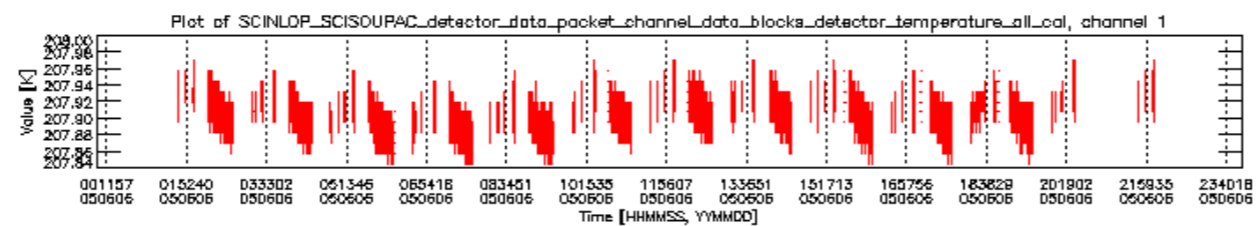

If multiple ADFs of a single type were used, these are marked **red** in the table.

Number	ADF
	<b>CNO (LEVEL_0_CONFIGURATION_FILE)</b>
0	AUX_CNO_AXVPDS20020123_121901_20020101_000000_20200101_000000
	<b>FPO (ORBIT_STATE_VECTOR_FILE)</b>
1	AUX_FPO_AXVPDS20050606_000614_20050605_191008_20050615_203620
2	AUX_FPO_AXVPDS20050606_000644_20050605_191008_20050615_203620

sciamachy\_daily\_report\_level0\_PFHS\_5\_32\_N\_20050606\_5.PNG

sciamachy\_daily\_report\_level0\_PFHS\_5\_32\_N\_20050606\_6.PNG

Bar plot of ADFs used for ORBIT\_STATE\_VECTOR\_FILE.  
See legend for details.