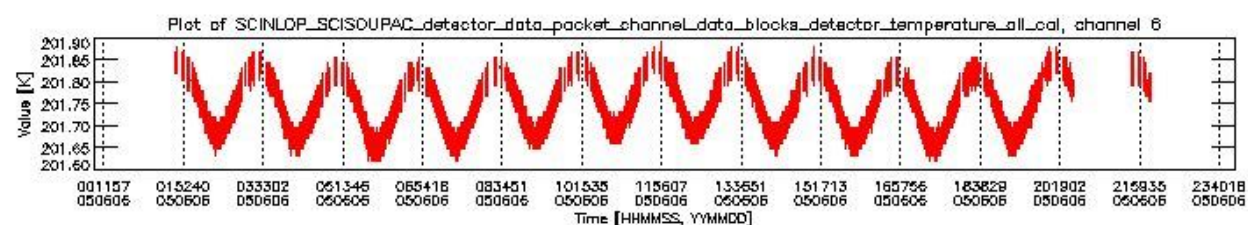

0.3 ADF monitoring

This section shows the (variation in) ADFs used for each of the products. It consists of:

- A table showing which ADFs were used for processing (red values indicate that multiple ADFs of the same type were used)
- Various time line plots, one for each ADF, which show when which ADF was used.

If multiple ADFs of a single type were used, these are marked **red** in the table.

Number	ADF
	CNO (LEVEL_0_CONFIGURATION_FILE)
0	AUX_CNO_AXVPDS20020123_121901_20020101_000000_20200101_000000
	FPO (ORBIT_STATE_VECTOR_FILE)
1	AUX_FPO_AXVPDS20050606_000614_20050605_191008_20050615_203620
2	AUX_FPO_AXVPDS20050606_000644_20050605_191008_20050615_203620