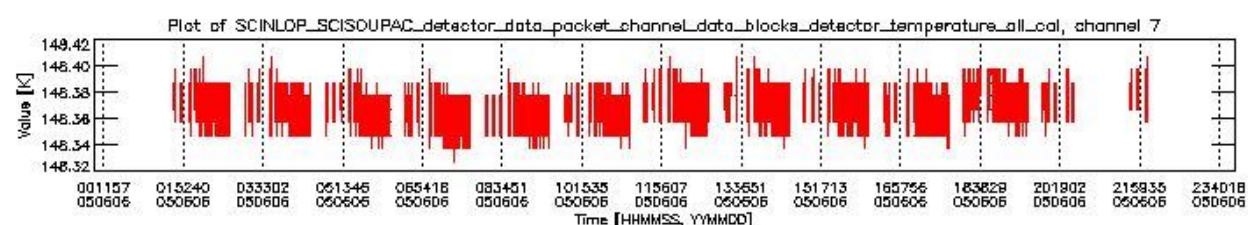

0.3 ADF monitoring

This section shows the (variation in) ADFs used for each of the products. It consists of:

- A table showing which ADFs were used for processing (red values indicate that multiple ADFs of the same type were used)
- Various time line plots, one for each ADF, which show when which ADF was used.

If multiple ADFs of a single type were used, these are marked **red** in the table.

Number	ADF
	CNO (LEVEL_0_CONFIGURATION_FILE)
0	AUX_CNO_AXVPDS20020123_121901_20020101_000000_20200101_000000
	FPO (ORBIT_STATE_VECTOR_FILE)
1	AUX_FPO_AXVPDS20050606_000614_20050605_191008_20050615_203620
2	AUX_FPO_AXVPDS20050606_000644_20050605_191008_20050615_203620