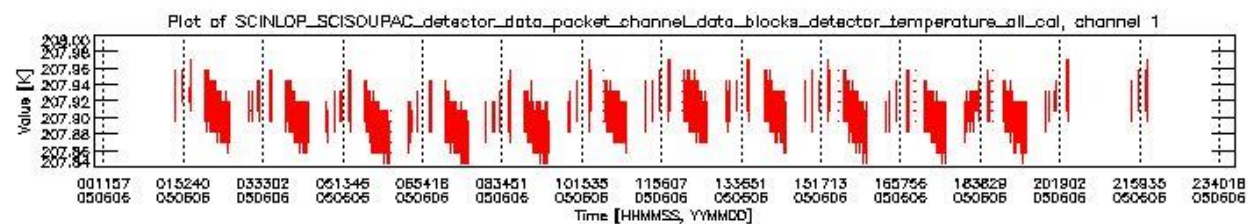

0.3 ADF monitoring

This section shows the (variation in) ADFs used for each of the products. It consists of:

- A table showing which ADFs were used for processing (red values indicate that multiple ADFs of the same type were used)
- Various time line plots, one for each ADF, which show when which ADF was used.

If multiple ADFs of a single type were used, these are marked **red** in the table.

Number	ADF
	CNO (LEVEL_0_CONFIGURATION_FILE)
0	AUX_CNO_AXVPDS20020123_121901_20020101_000000_20200101_000000
	FPO (ORBIT_STATE_VECTOR_FILE)
1	AUX_FPO_AXVPDS20050606_000614_20050605_191008_20050615_203620
2	AUX_FPO_AXVPDS20050606_000644_20050605_191008_20050615_203620