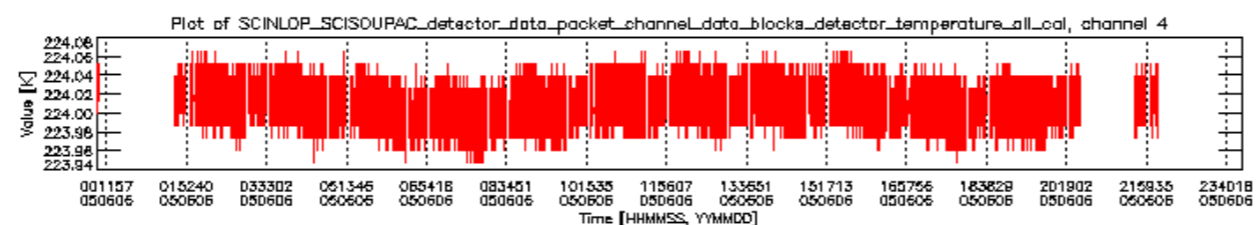

If multiple ADFs of a single type were used, these are marked **red** in the table.

Number	ADF
	<b>CNO (LEVEL_0_CONFIGURATION_FILE)</b>
0	AUX_CNO_AXVPDS20020123_121901_20020101_000000_20200101_000000
	<b>FPO (ORBIT_STATE_VECTOR_FILE)</b>
1	AUX_FPO_AXVPDS20050606_000614_20050605_191008_20050615_203620
2	AUX_FPO_AXVPDS20050606_000644_20050605_191008_20050615_203620

sciamachy\_daily\_report\_level0\_PFHS\_5\_32\_N\_20050606\_5.PNG

sciamachy\_daily\_report\_level0\_PFHS\_5\_32\_N\_20050606\_6.PNG

Bar plot of ADFs used for ORBIT\_STATE\_VECTOR\_FILE.  
See legend for details.