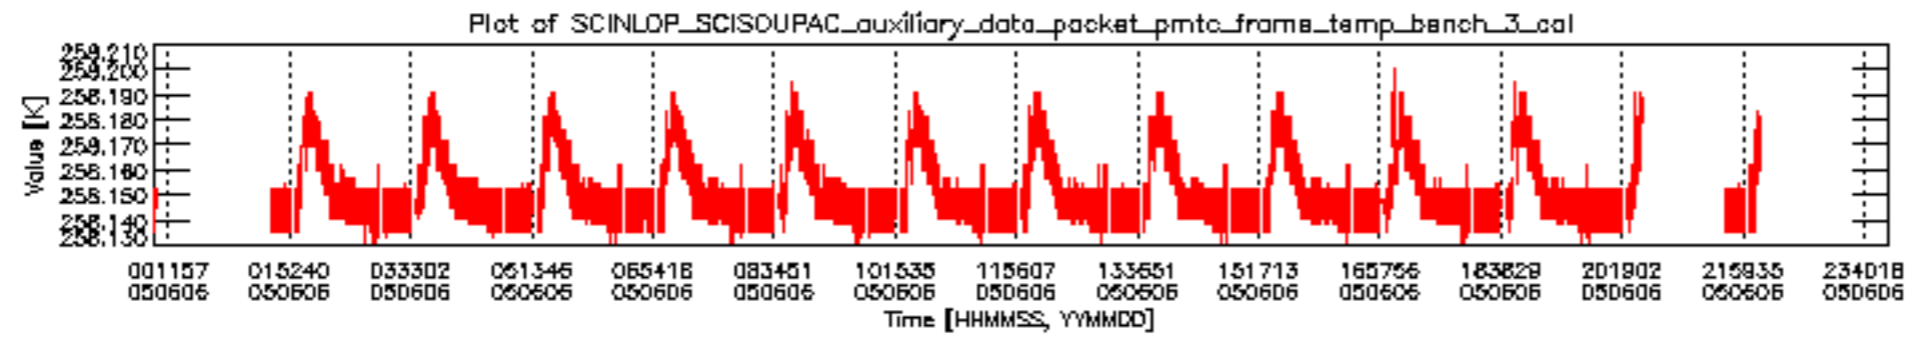

### 0.3 ADF monitoring

This section shows the (variation in) ADFs used for each of the products. It consists of:

- A table showing which ADFs were used for processing (red values indicate that multiple ADFs of the same type were used)
- Various time line plots, one for each ADF, which show when which ADF was used.

If multiple ADFs of a single type were used, these are marked **red** in the table.

Number	ADF
	<b>CNO (LEVEL_0_CONFIGURATION_FILE)</b>
0	AUX_CNO_AXVPDS20020123_121901_20020101_000000_20200101_000000
	<b>FPO (ORBIT_STATE_VECTOR_FILE)</b>
1	AUX_FPO_AXVPDS20050606_000614_20050605_191008_20050615_203620
2	AUX_FPO_AXVPDS20050606_000644_20050605_191008_20050615_203620

sciamachy\_daily\_report\_level0\_PFHS\_5\_32\_N\_20050606\_5.PNG

sciamachy\_daily\_report\_level0\_PFHS\_5\_32\_N\_20050606\_6.PNG

Bar plot of ADFs used for ORBIT\_STATE\_VECTOR\_FILE.  
See legend for details.