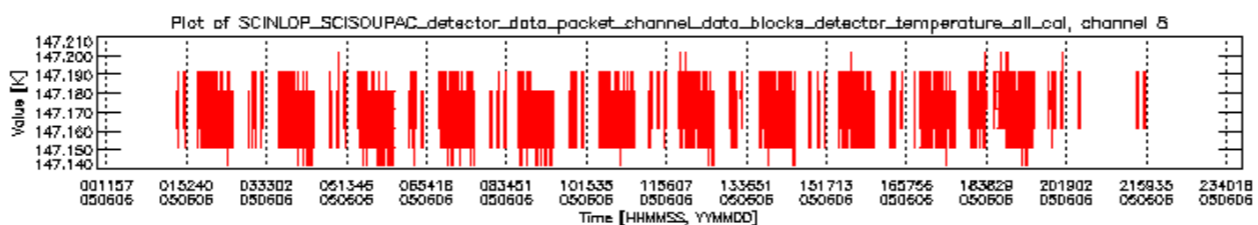

If multiple ADFs of a single type were used, these are marked **red** in the table.

Number	ADF
	<b>CNO (LEVEL_0_CONFIGURATION_FILE)</b>
0	AUX_CNO_AXVPDS20020123_121901_20020101_000000_20200101_000000
	<b>FPO (ORBIT_STATE_VECTOR_FILE)</b>
1	AUX_FPO_AXVPDS20050606_000614_20050605_191008_20050615_203620
2	AUX_FPO_AXVPDS20050606_000644_20050605_191008_20050615_203620

sciamachy\_daily\_report\_level0\_PFHS\_5\_32\_N\_20050606\_5.PNG

sciamachy\_daily\_report\_level0\_PFHS\_5\_32\_N\_20050606\_6.PNG

Bar plot of ADFs used for ORBIT\_STATE\_VECTOR\_FILE.  
See legend for details.