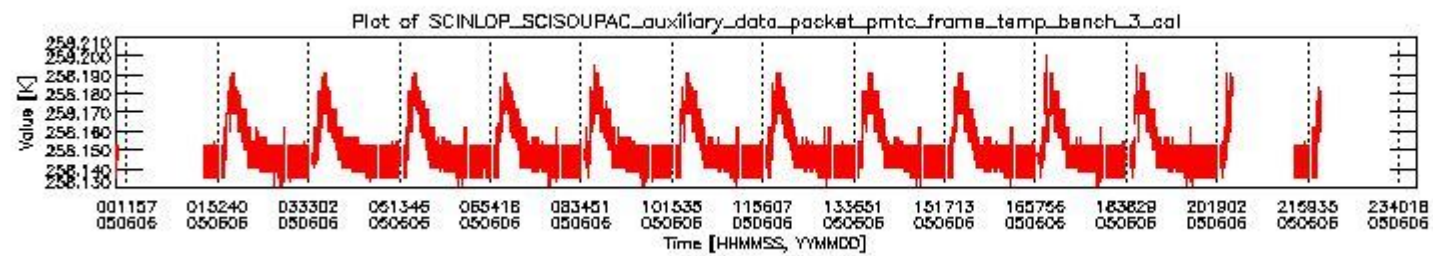

### 0.1.1 Report summary

The table below shows general characteristics of the data that are included into this report.

Item	Value
Report version	vdraft_20050403
Time of report generation	10JUN2005 07:16:12
Data source version	PFHS/5.32-N
Processing scope for products	06JUN2005 00:00:00 to 07JUN2005 00:00:00
Start time of first product within scope	05JUN2005 22:17:58
Stop time of last product within scope	06JUN2005 22:12:58
Total number of level 0 products	14
Number of level 0 products with errors	14

## 0.2 Product Quality Indicators

This section shows information about product quality, currently temperatures.

sciamachy\_daily\_report\_level0\_PFHS\_5\_32\_N\_20050606\_0.PNG

sciamachy\_daily\_report\_level0\_PFHS\_5\_32\_N\_20050606\_1.PNG