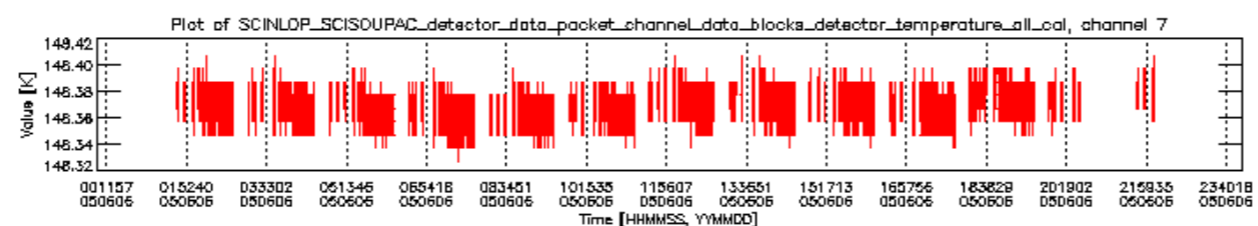

### 0.3 ADF monitoring

This section shows the (variation in) ADFs used for each of the products. It consists of:

- A table showing which ADFs were used for processing (red values indicate that multiple ADFs of the same type were used)
- Various time line plots, one for each ADF, which show when which ADF was used.

If multiple ADFs of a single type were used, these are marked **red** in the table.

Number	ADF
	<b>CNO (LEVEL_0_CONFIGURATION_FILE)</b>
0	AUX_CNO_AXVPDS20020123_121901_20020101_000000_20200101_000000
	<b>FPO (ORBIT_STATE_VECTOR_FILE)</b>
1	AUX_FPO_AXVPDS20050606_000614_20050605_191008_20050615_203620
2	AUX_FPO_AXVPDS20050606_000644_20050605_191008_20050615_203620

sciamachy\_daily\_report\_level0\_PFHS\_5\_32\_N\_20050606\_5.PNG

sciamachy\_daily\_report\_level0\_PFHS\_5\_32\_N\_20050606\_6.PNG

Bar plot of ADFs used for ORBIT\_STATE\_VECTOR\_FILE.  
See legend for details.