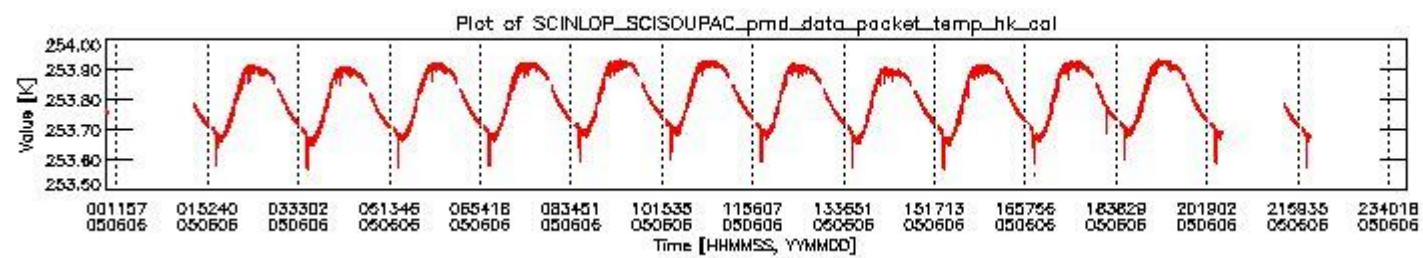

sciamachy_daily_report_level0_PFHS_5_32_N_20050606_3.PNG