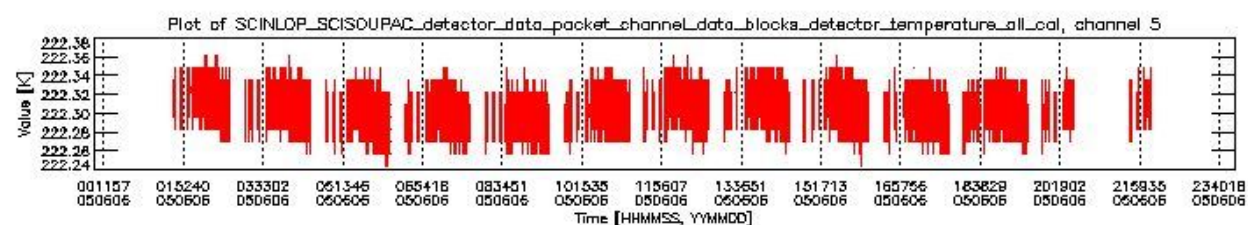

0.3 ADF monitoring

This section shows the (variation in) ADFs used for each of the products. It consists of:

- A table showing which ADFs were used for processing (red values indicate that multiple ADFs of the same type were used)
- Various time line plots, one for each ADF, which show when which ADF was used.

If multiple ADFs of a single type were used, these are marked **red** in the table.

Number	ADF
	CNO (LEVEL_0_CONFIGURATION_FILE)
0	AUX_CNO_AXVPDS20020123_121901_20020101_000000_20200101_000000
	FPO (ORBIT_STATE_VECTOR_FILE)
1	AUX_FPO_AXVPDS20050606_000614_20050605_191008_20050615_203620
2	AUX_FPO_AXVPDS20050606_000644_20050605_191008_20050615_203620