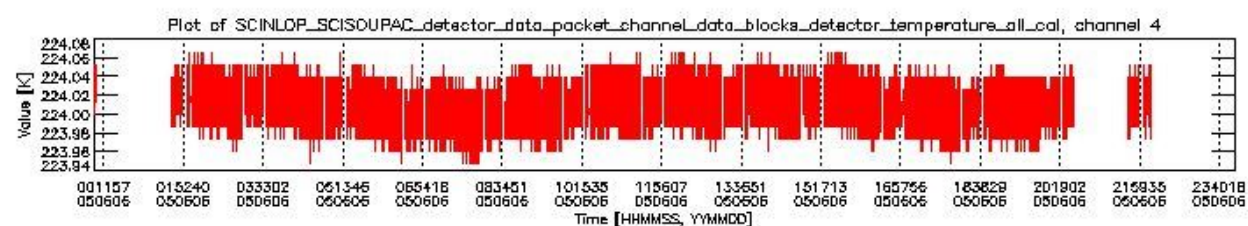

0.3 ADF monitoring

This section shows the (variation in) ADFs used for each of the products. It consists of:

- A table showing which ADFs were used for processing (red values indicate that multiple ADFs of the same type were used)
- Various time line plots, one for each ADF, which show when which ADF was used.

If multiple ADFs of a single type were used, these are marked **red** in the table.

Number	ADF
	CNO (LEVEL_0_CONFIGURATION_FILE)
0	AUX_CNO_AXVPDS20020123_121901_20020101_000000_20200101_000000
	FPO (ORBIT_STATE_VECTOR_FILE)
1	AUX_FPO_AXVPDS20050606_000614_20050605_191008_20050615_203620
2	AUX_FPO_AXVPDS20050606_000644_20050605_191008_20050615_203620