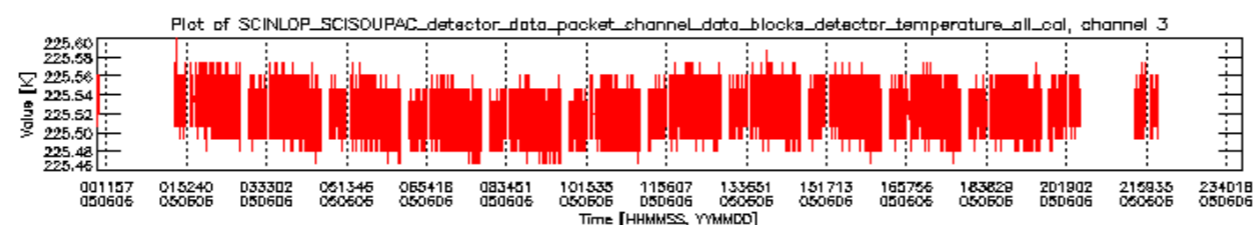

### 0.3 ADF monitoring

This section shows the (variation in) ADFs used for each of the products. It consists of:

- A table showing which ADFs were used for processing (red values indicate that multiple ADFs of the same type were used)
- Various time line plots, one for each ADF, which show when which ADF was used.

If multiple ADFs of a single type were used, these are marked **red** in the table.

Number	ADF
	<b>CNO (LEVEL_0_CONFIGURATION_FILE)</b>
0	AUX_CNO_AXVPDS20020123_121901_20020101_000000_20200101_000000
	<b>FPO (ORBIT_STATE_VECTOR_FILE)</b>
1	AUX_FPO_AXVPDS20050606_000614_20050605_191008_20050615_203620
2	AUX_FPO_AXVPDS20050606_000644_20050605_191008_20050615_203620

sciamachy\_daily\_report\_level0\_PFHS\_5\_32\_N\_20050606\_5.PNG

sciamachy\_daily\_report\_level0\_PFHS\_5\_32\_N\_20050606\_6.PNG

Bar plot of ADFs used for ORBIT\_STATE\_VECTOR\_FILE.  
See legend for details.