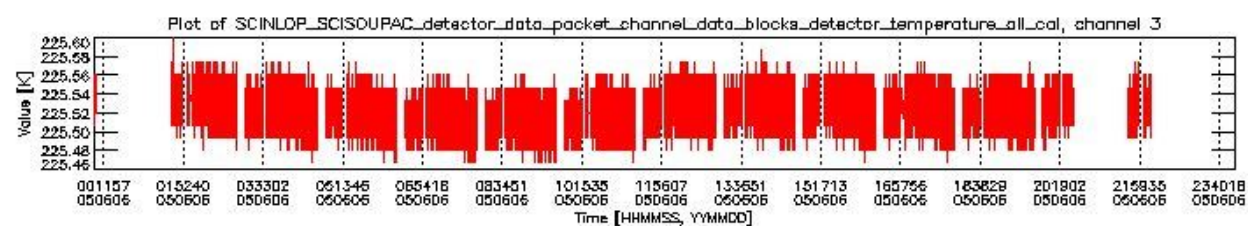

0.3 ADF monitoring

This section shows the (variation in) ADFs used for each of the products. It consists of:

- A table showing which ADFs were used for processing (red values indicate that multiple ADFs of the same type were used)
- Various time line plots, one for each ADF, which show when which ADF was used.

If multiple ADFs of a single type were used, these are marked **red** in the table.

Number	ADF
	CNO (LEVEL_0_CONFIGURATION_FILE)
0	AUX_CNO_AXVPDS20020123_121901_20020101_000000_20200101_000000
	FPO (ORBIT_STATE_VECTOR_FILE)
1	AUX_FPO_AXVPDS20050606_000614_20050605_191008_20050615_203620
2	AUX_FPO_AXVPDS20050606_000644_20050605_191008_20050615_203620