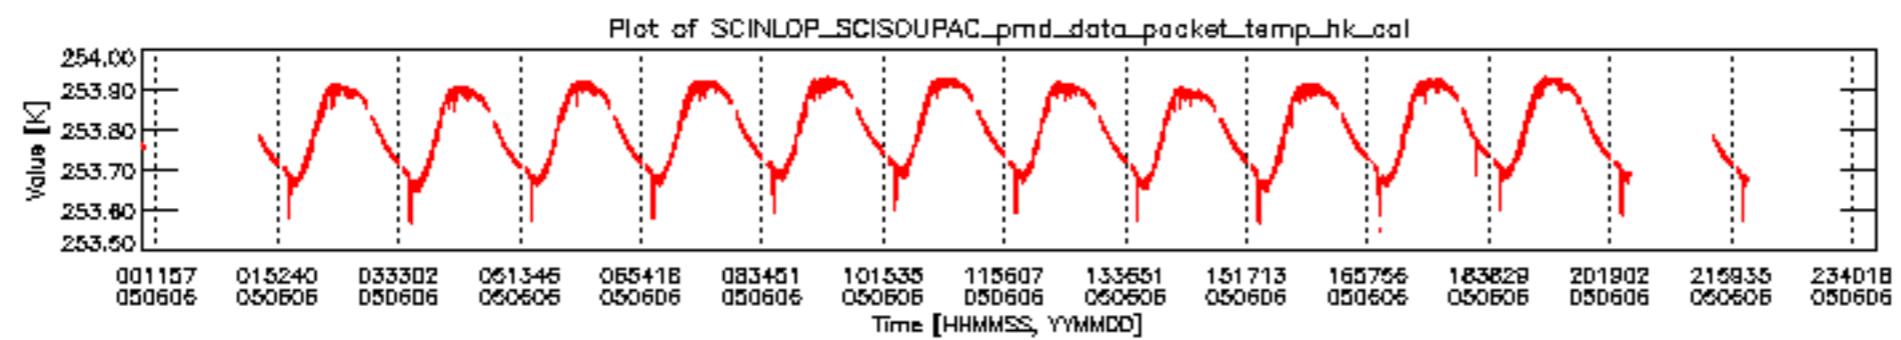

If multiple ADFs of a single type were used, these are marked **red** in the table.

Number	ADF
	<b>CNO (LEVEL_0_CONFIGURATION_FILE)</b>
0	AUX_CNO_AXVPDS20020123_121901_20020101_000000_20200101_000000
	<b>FPO (ORBIT_STATE_VECTOR_FILE)</b>
1	AUX_FPO_AXVPDS20050606_000614_20050605_191008_20050615_203620
2	AUX_FPO_AXVPDS20050606_000644_20050605_191008_20050615_203620

sciamachy\_daily\_report\_level0\_PFHS\_5\_32\_N\_20050606\_5.PNG

sciamachy\_daily\_report\_level0\_PFHS\_5\_32\_N\_20050606\_6.PNG

Bar plot of ADFs used for ORBIT\_STATE\_VECTOR\_FILE.  
See legend for details.