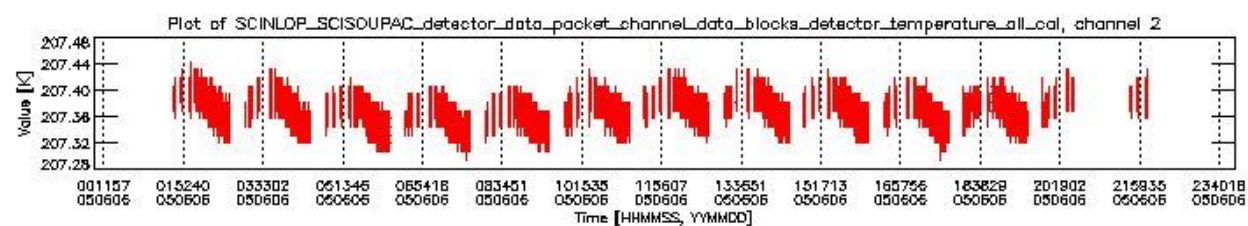

0.3 ADF monitoring

This section shows the (variation in) ADFs used for each of the products. It consists of:

- A table showing which ADFs were used for processing (red values indicate that multiple ADFs of the same type were used)
- Various time line plots, one for each ADF, which show when which ADF was used.

If multiple ADFs of a single type were used, these are marked **red** in the table.

Number	ADF
	CNO (LEVEL_0_CONFIGURATION_FILE)
0	AUX_CNO_AXVPDS20020123_121901_20020101_000000_20200101_000000
	FPO (ORBIT_STATE_VECTOR_FILE)
1	AUX_FPO_AXVPDS20050606_000614_20050605_191008_20050615_203620
2	AUX_FPO_AXVPDS20050606_000644_20050605_191008_20050615_203620