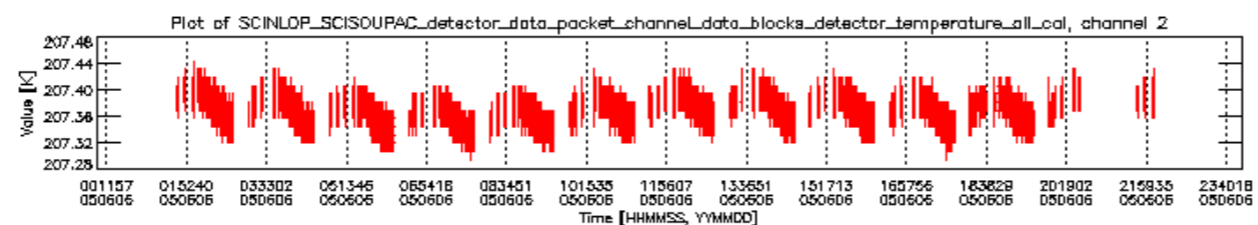

If multiple ADFs of a single type were used, these are marked **red** in the table.

Number	ADF
	<b>CNO (LEVEL_0_CONFIGURATION_FILE)</b>
0	AUX_CNO_AXVPDS20020123_121901_20020101_000000_20200101_000000
	<b>FPO (ORBIT_STATE_VECTOR_FILE)</b>
1	AUX_FPO_AXVPDS20050606_000614_20050605_191008_20050615_203620
2	AUX_FPO_AXVPDS20050606_000644_20050605_191008_20050615_203620

sciamachy\_daily\_report\_level0\_PFHS\_5\_32\_N\_20050606\_5.PNG

sciamachy\_daily\_report\_level0\_PFHS\_5\_32\_N\_20050606\_6.PNG

Bar plot of ADFs used for ORBIT\_STATE\_VECTOR\_FILE.  
See legend for details.