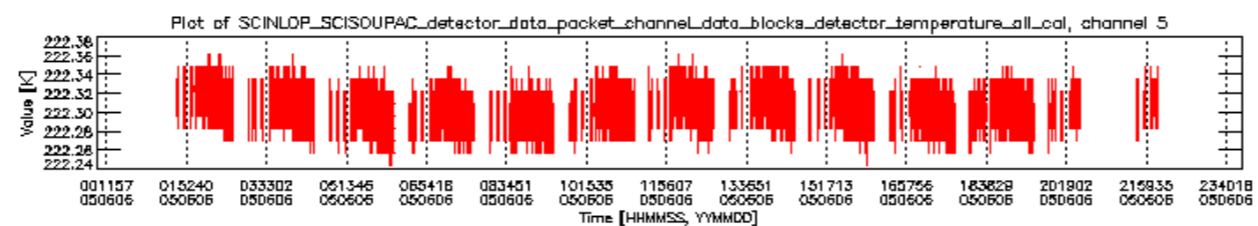

If multiple ADFs of a single type were used, these are marked **red** in the table.

Number	ADF
	<b>CNO (LEVEL_0_CONFIGURATION_FILE)</b>
0	AUX_CNO_AXVPDS20020123_121901_20020101_000000_20200101_000000
	<b>FPO (ORBIT_STATE_VECTOR_FILE)</b>
1	AUX_FPO_AXVPDS20050606_000614_20050605_191008_20050615_203620
2	AUX_FPO_AXVPDS20050606_000644_20050605_191008_20050615_203620

sciamachy\_daily\_report\_level0\_PFHS\_5\_32\_N\_20050606\_5.PNG

sciamachy\_daily\_report\_level0\_PFHS\_5\_32\_N\_20050606\_6.PNG

Bar plot of ADFs used for ORBIT\_STATE\_VECTOR\_FILE.  
See legend for details.