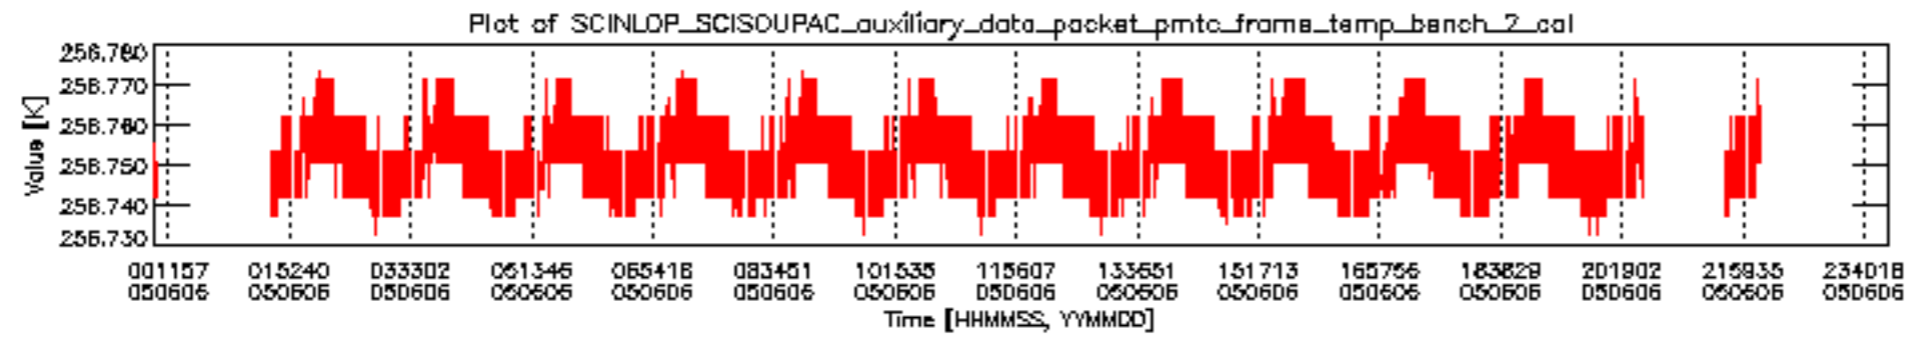

### 0.3 ADF monitoring

This section shows the (variation in) ADFs used for each of the products. It consists of:

- A table showing which ADFs were used for processing (red values indicate that multiple ADFs of the same type were used)
- Various time line plots, one for each ADF, which show when which ADF was used.

If multiple ADFs of a single type were used, these are marked **red** in the table.

Number	ADF
	<b>CNO (LEVEL_0_CONFIGURATION_FILE)</b>
0	AUX_CNO_AXVPDS20020123_121901_20020101_000000_20200101_000000
	<b>FPO (ORBIT_STATE_VECTOR_FILE)</b>
1	AUX_FPO_AXVPDS20050606_000614_20050605_191008_20050615_203620
2	AUX_FPO_AXVPDS20050606_000644_20050605_191008_20050615_203620

sciamachy\_daily\_report\_level0\_PFHS\_5\_32\_N\_20050606\_5.PNG

sciamachy\_daily\_report\_level0\_PFHS\_5\_32\_N\_20050606\_6.PNG

Bar plot of ADFs used for ORBIT\_STATE\_VECTOR\_FILE.  
See legend for details.