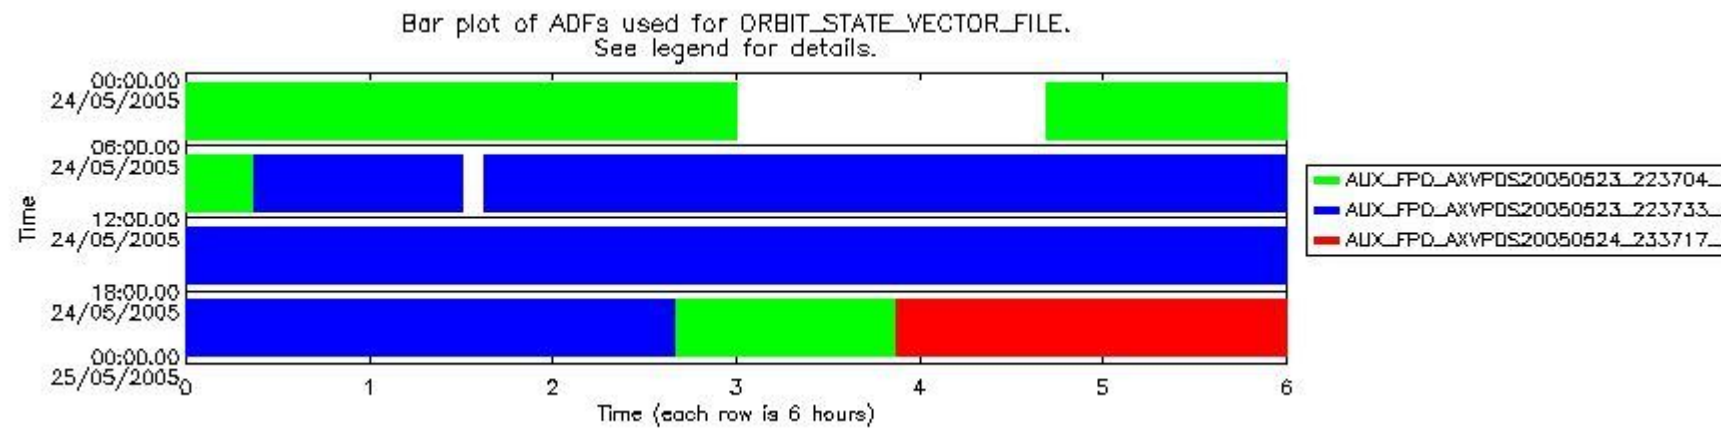

sciamachy_daily_report_level0_PFHS_5_32_N_20050524_6.PNG