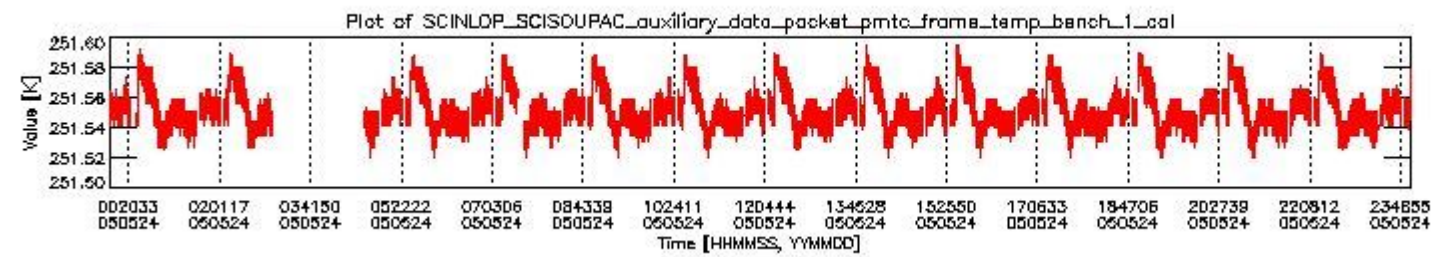

sciamachy_daily_report_level0_PFHS_5_32_N_20050524_0.PNG