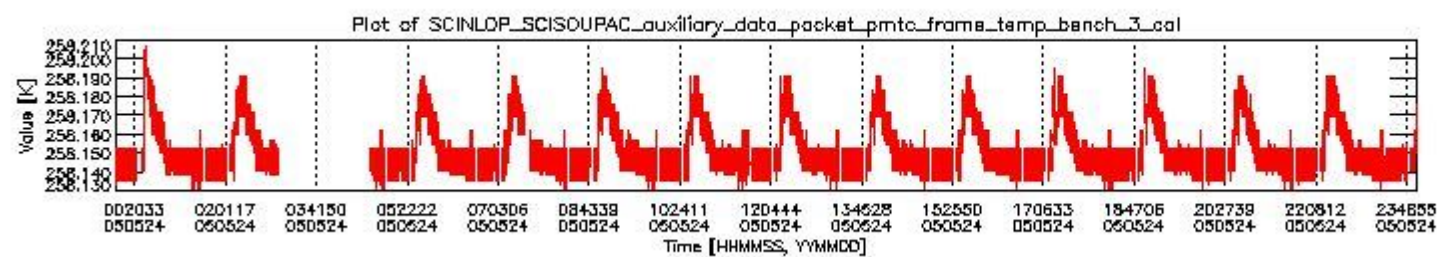

0.1.1 Report summary

The table below shows general characteristics of the data that are included into this report.

Item	Value
Report version	vdraft_20050403
Time of report generation	28MAY2005 23:55:19
Data source version	PFHS/5.32-N
Processing scope for products	24MAY2005 00:00:00 to 25MAY2005 00:00:00
Start time of first product within scope	23MAY2005 22:26:22
Stop time of last product within scope	25MAY2005 01:16:43
Total number of level 0 products	16
Number of level 0 products with errors	16

0.2 Product Quality Indicators

This section shows information about product quality, currently temperatures.

sciamachy_daily_report_level0_PFHS_5_32_N_20050524_0.PNG

sciamachy_daily_report_level0_PFHS_5_32_N_20050524_1.PNG

- A table showing which ADFs were used for processing (red values indicate that multiple ADFs of the same type were used)
- Various time line plots, one for each ADF, which show when which ADF was used.