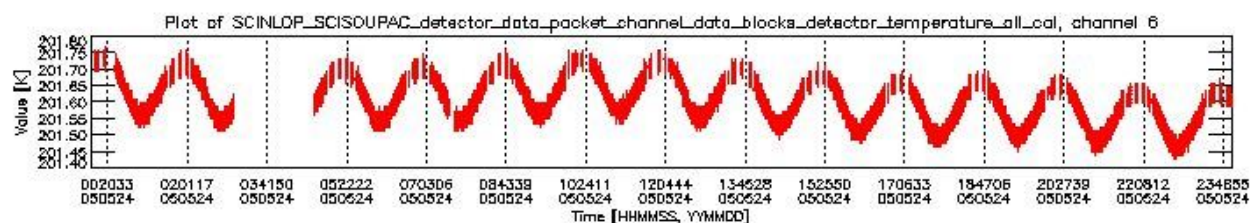

0.3 ADF monitoring

This section shows the (variation in) ADFs used for each of the products. It consists of:

- A table showing which ADFs were used for processing (red values indicate that multiple ADFs of the same type were used)
- Various time line plots, one for each ADF, which show when which ADF was used.

If multiple ADFs of a single type were used, these are marked **red** in the table.

Number	ADF
	CNO (LEVEL_0_CONFIGURATION_FILE)
0	AUX_CNO_AXVPDS20020123_121901_20020101_000000_20200101_000000
	FPO (ORBIT_STATE_VECTOR_FILE)
1	AUX_FPO_AXVPDS20050523_223704_20050523_191846_20050602_204459
2	AUX_FPO_AXVPDS20050523_223733_20050523_191846_20050602_204459
3	AUX_FPO_AXVPDS20050524_233717_20050524_184709_20050603_201322