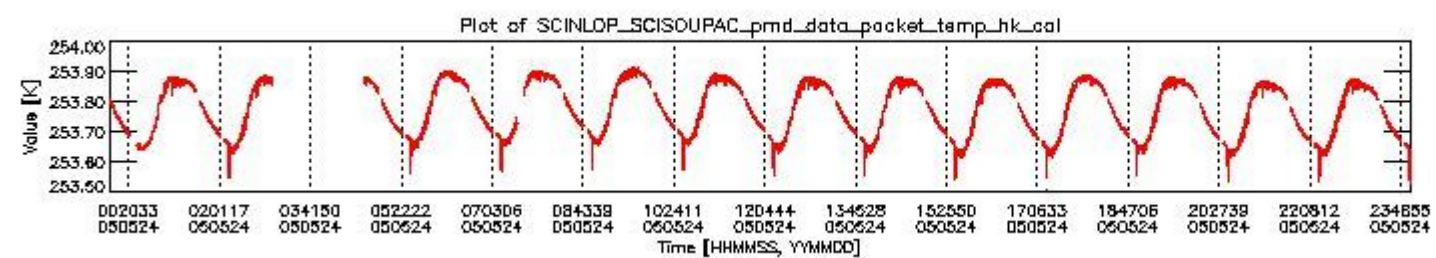

sciamachy_daily_report_level0_PFHS_5_32_N_20050524_3.PNG