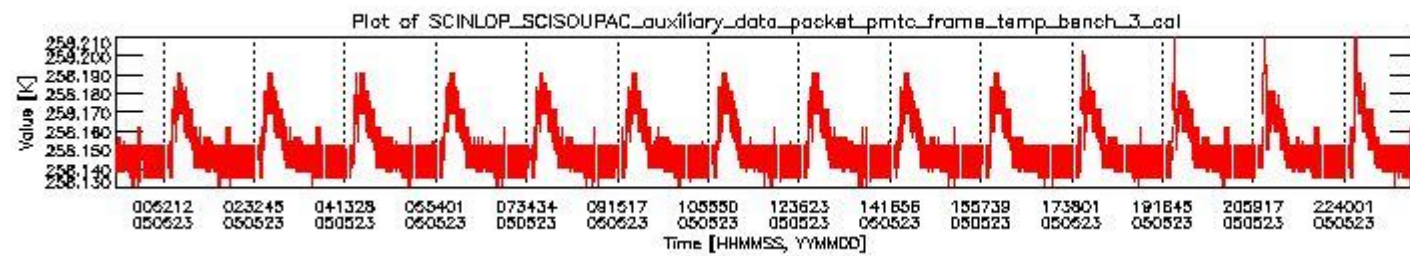

0.1.1 Report summary

The table below shows general characteristics of the data that are included into this report.

Item	Value
Report version	vdraft_20050403
Time of report generation	27MAY2005 04:25:16
Data source version	PFHS/5.32-N
Processing scope for products	23MAY2005 00:00:00 to 24MAY2005 00:00:00
Start time of first product within scope	22MAY2005 22:59:37
Stop time of last product within scope	24MAY2005 00:09:04
Total number of level 0 products	16
Number of level 0 products with errors	16

0.2 Product Quality Indicators

This section shows information about product quality, currently temperatures.

sciamachy_daily_report_level0_PFHS_5_32_N_20050523_0.PNG

sciamachy_daily_report_level0_PFHS_5_32_N_20050523_1.PNG

- A table showing which ADFs were used for processing (red values indicate that multiple ADFs of the same type were used)
- Various time line plots, one for each ADF, which show when which ADF was used.