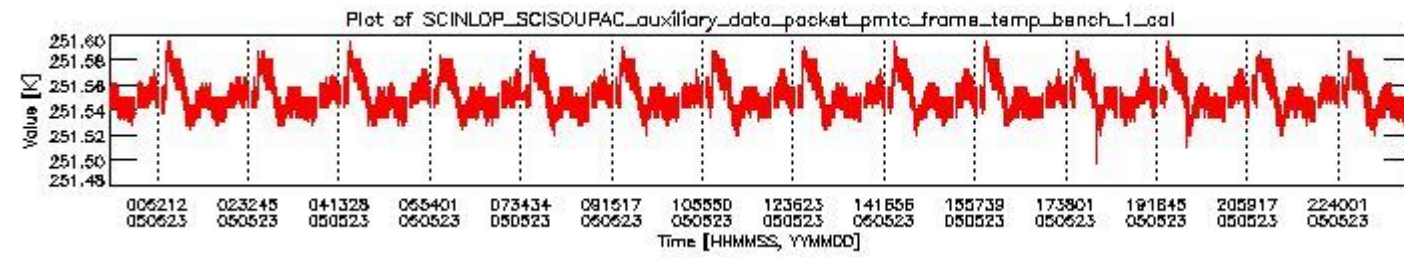

0. SCIAMACHY Daily Report for level 0 products

[0.1 General Info](#)

[0.2 Product Quality Indicators](#)

[0.3 ADF monitoring](#)

0.1 General Info

This report contains a daily analysis on parameters extracted from SCIAMACHY level 0 data (The SCI_NL__0P product).

0.1.1 Report summary

The table below shows general characteristics of the data that are included into this report.

Item	Value
Report version	vdraft_20050403
Time of report generation	27MAY2005 04:25:16
Data source version	PFHS/5.32-N
Processing scope for products	23MAY2005 00:00:00 to 24MAY2005 00:00:00
Start time of first product within scope	22MAY2005 22:59:37
Stop time of last product within scope	24MAY2005 00:09:04
Total number of level 0 products	16
Number of level 0 products with errors	16

0.2 Product Quality Indicators

This section shows information about product quality, currently temperatures.

sciamachy_daily_report_level0_PFHS_5_32_N_20050523_0.PNG

sciamachy_daily_report_level0_PFHS_5_32_N_20050523_1.PNG

- A table showing which ADFs were used for processing (red values indicate that multiple ADFs of the same type were used)
- Various time line plots, one for each ADF, which show when which ADF was used.