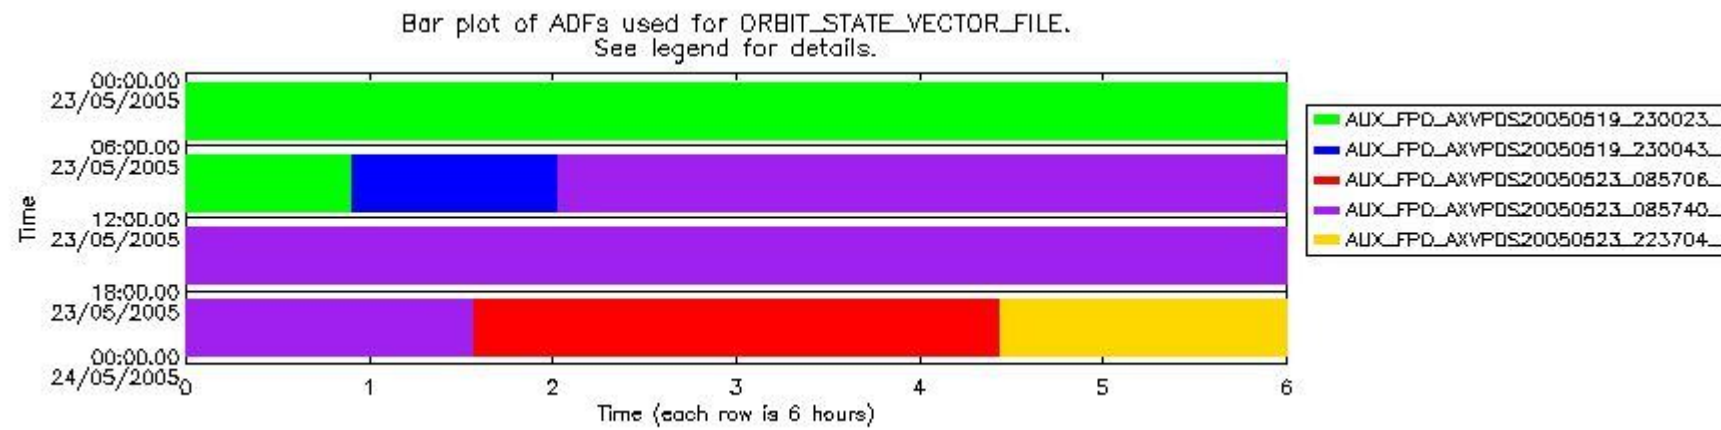

sciamachy_daily_report_level0_PFHS_5_32_N_20050523_6.PNG