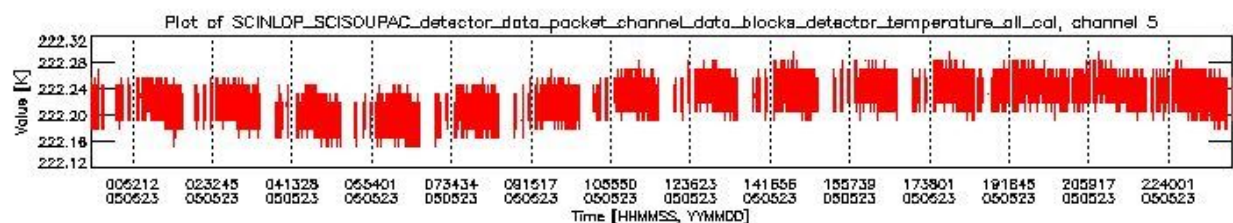

0.3 ADF monitoring

This section shows the (variation in) ADFs used for each of the products. It consists of:

- A table showing which ADFs were used for processing (red values indicate that multiple ADFs of the same type were used)
- Various time line plots, one for each ADF, which show when which ADF was used.

If multiple ADFs of a single type were used, these are marked **red** in the table.

Number	ADF
	CNO (LEVEL_0_CONFIGURATION_FILE)
0	AUX_CNO_AXVPDS20020123_121901_20020101_000000_20200101_000000
	FPO (ORBIT_STATE_VECTOR_FILE)
1	AUX_FPO_AXVPDS20050519_230023_20050519_194438_20050529_211052
2	AUX_FPO_AXVPDS20050519_230043_20050519_194438_20050529_211052
3	AUX_FPO_AXVPDS20050523_085706_20050522_195023_20050601_211636
4	AUX_FPO_AXVPDS20050523_085740_20050522_195023_20050601_211636
5	AUX_FPO_AXVPDS20050523_223704_20050523_191846_20050602_204459