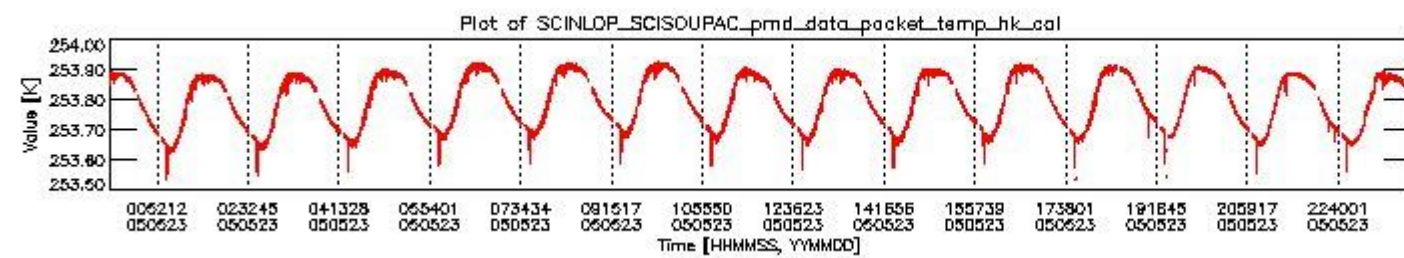

sciamachy_daily_report_level0_PFHS_5_32_N_20050523_3.PNG