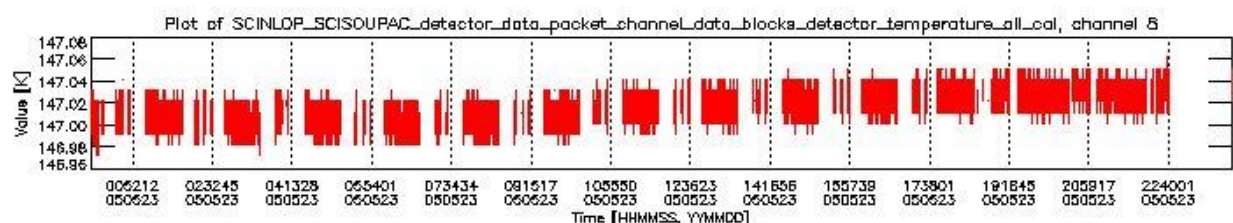

0.3 ADF monitoring

This section shows the (variation in) ADFs used for each of the products. It consists of:

- A table showing which ADFs were used for processing (red values indicate that multiple ADFs of the same type were used)
- Various time line plots, one for each ADF, which show when which ADF was used.

If multiple ADFs of a single type were used, these are marked **red** in the table.

Number	ADF
	CNO (LEVEL_0_CONFIGURATION_FILE)
0	AUX_CNO_AXVPDS20020123_121901_20020101_000000_20200101_000000
	FPO (ORBIT_STATE_VECTOR_FILE)
1	AUX_FPO_AXVPDS20050519_230023_20050519_194438_20050529_211052
2	AUX_FPO_AXVPDS20050519_230043_20050519_194438_20050529_211052
3	AUX_FPO_AXVPDS20050523_085706_20050522_195023_20050601_211636
4	AUX_FPO_AXVPDS20050523_085740_20050522_195023_20050601_211636
5	AUX_FPO_AXVPDS20050523_223704_20050523_191846_20050602_204459