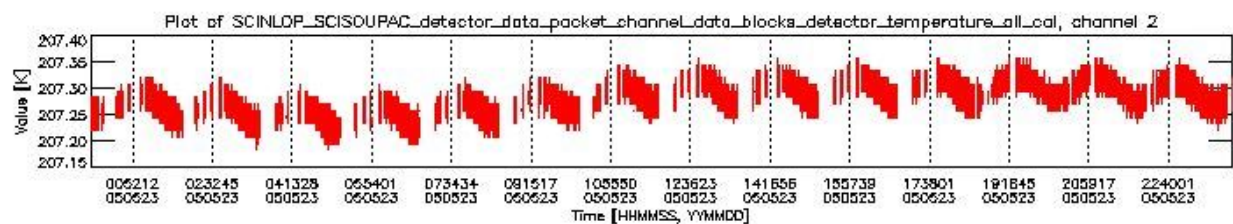

0.3 ADF monitoring

This section shows the (variation in) ADFs used for each of the products. It consists of:

- A table showing which ADFs were used for processing (red values indicate that multiple ADFs of the same type were used)
- Various time line plots, one for each ADF, which show when which ADF was used.

If multiple ADFs of a single type were used, these are marked **red** in the table.

Number	ADF
	CNO (LEVEL_0_CONFIGURATION_FILE)
0	AUX_CNO_AXVPDS20020123_121901_20020101_000000_20200101_000000
	FPO (ORBIT_STATE_VECTOR_FILE)
1	AUX_FPO_AXVPDS20050519_230023_20050519_194438_20050529_211052
2	AUX_FPO_AXVPDS20050519_230043_20050519_194438_20050529_211052
3	AUX_FPO_AXVPDS20050523_085706_20050522_195023_20050601_211636
4	AUX_FPO_AXVPDS20050523_085740_20050522_195023_20050601_211636
5	AUX_FPO_AXVPDS20050523_223704_20050523_191846_20050602_204459