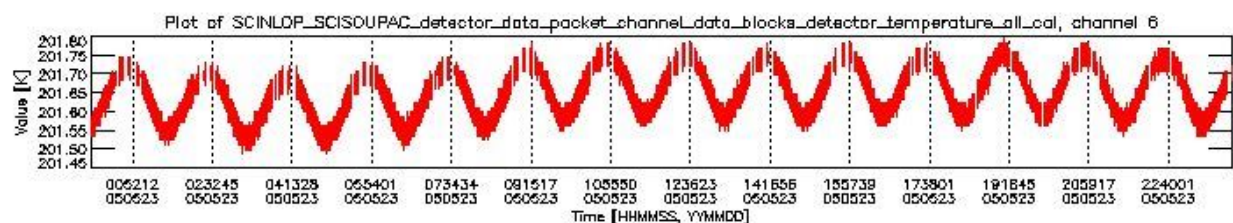

0.3 ADF monitoring

This section shows the (variation in) ADFs used for each of the products. It consists of:

- A table showing which ADFs were used for processing (red values indicate that multiple ADFs of the same type were used)
- Various time line plots, one for each ADF, which show when which ADF was used.

If multiple ADFs of a single type were used, these are marked **red** in the table.

Number	ADF
	CNO (LEVEL_0_CONFIGURATION_FILE)
0	AUX_CNO_AXVPDS20020123_121901_20020101_000000_20200101_000000
	FPO (ORBIT_STATE_VECTOR_FILE)
1	AUX_FPO_AXVPDS20050519_230023_20050519_194438_20050529_211052
2	AUX_FPO_AXVPDS20050519_230043_20050519_194438_20050529_211052
3	AUX_FPO_AXVPDS20050523_085706_20050522_195023_20050601_211636
4	AUX_FPO_AXVPDS20050523_085740_20050522_195023_20050601_211636
5	AUX_FPO_AXVPDS20050523_223704_20050523_191846_20050602_204459