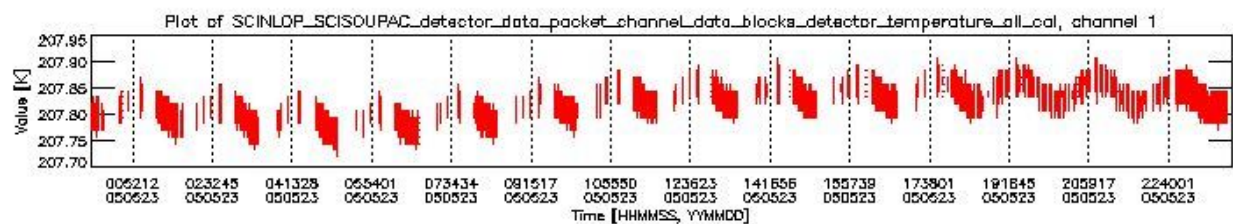

0.3 ADF monitoring

This section shows the (variation in) ADFs used for each of the products. It consists of:

- A table showing which ADFs were used for processing (red values indicate that multiple ADFs of the same type were used)
- Various time line plots, one for each ADF, which show when which ADF was used.

If multiple ADFs of a single type were used, these are marked **red** in the table.

Number	ADF
	CNO (LEVEL_0_CONFIGURATION_FILE)
0	AUX_CNO_AXVPDS20020123_121901_20020101_000000_20200101_000000
	FPO (ORBIT_STATE_VECTOR_FILE)
1	AUX_FPO_AXVPDS20050519_230023_20050519_194438_20050529_211052
2	AUX_FPO_AXVPDS20050519_230043_20050519_194438_20050529_211052
3	AUX_FPO_AXVPDS20050523_085706_20050522_195023_20050601_211636
4	AUX_FPO_AXVPDS20050523_085740_20050522_195023_20050601_211636
5	AUX_FPO_AXVPDS20050523_223704_20050523_191846_20050602_204459